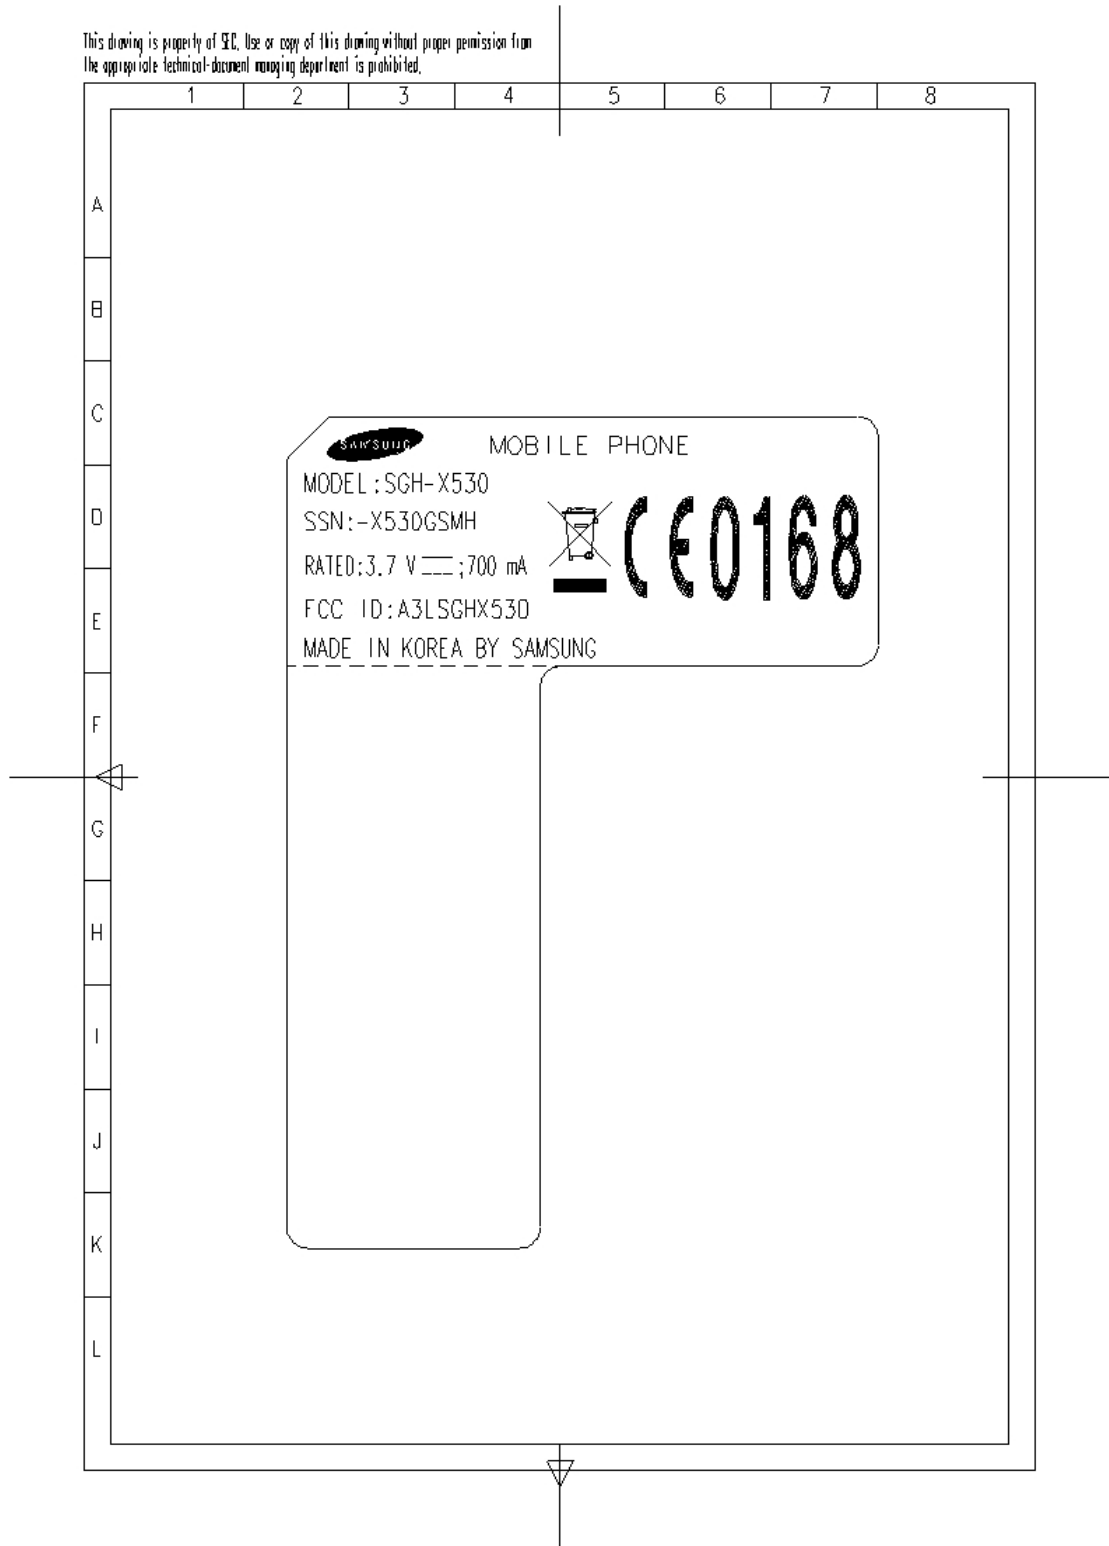

# 2. Sample Label

SGH-X530

# 3. FCC ID Label Location

SGH-X530

Note: The FCC ID label shown will be readily visible at the time of purchase.