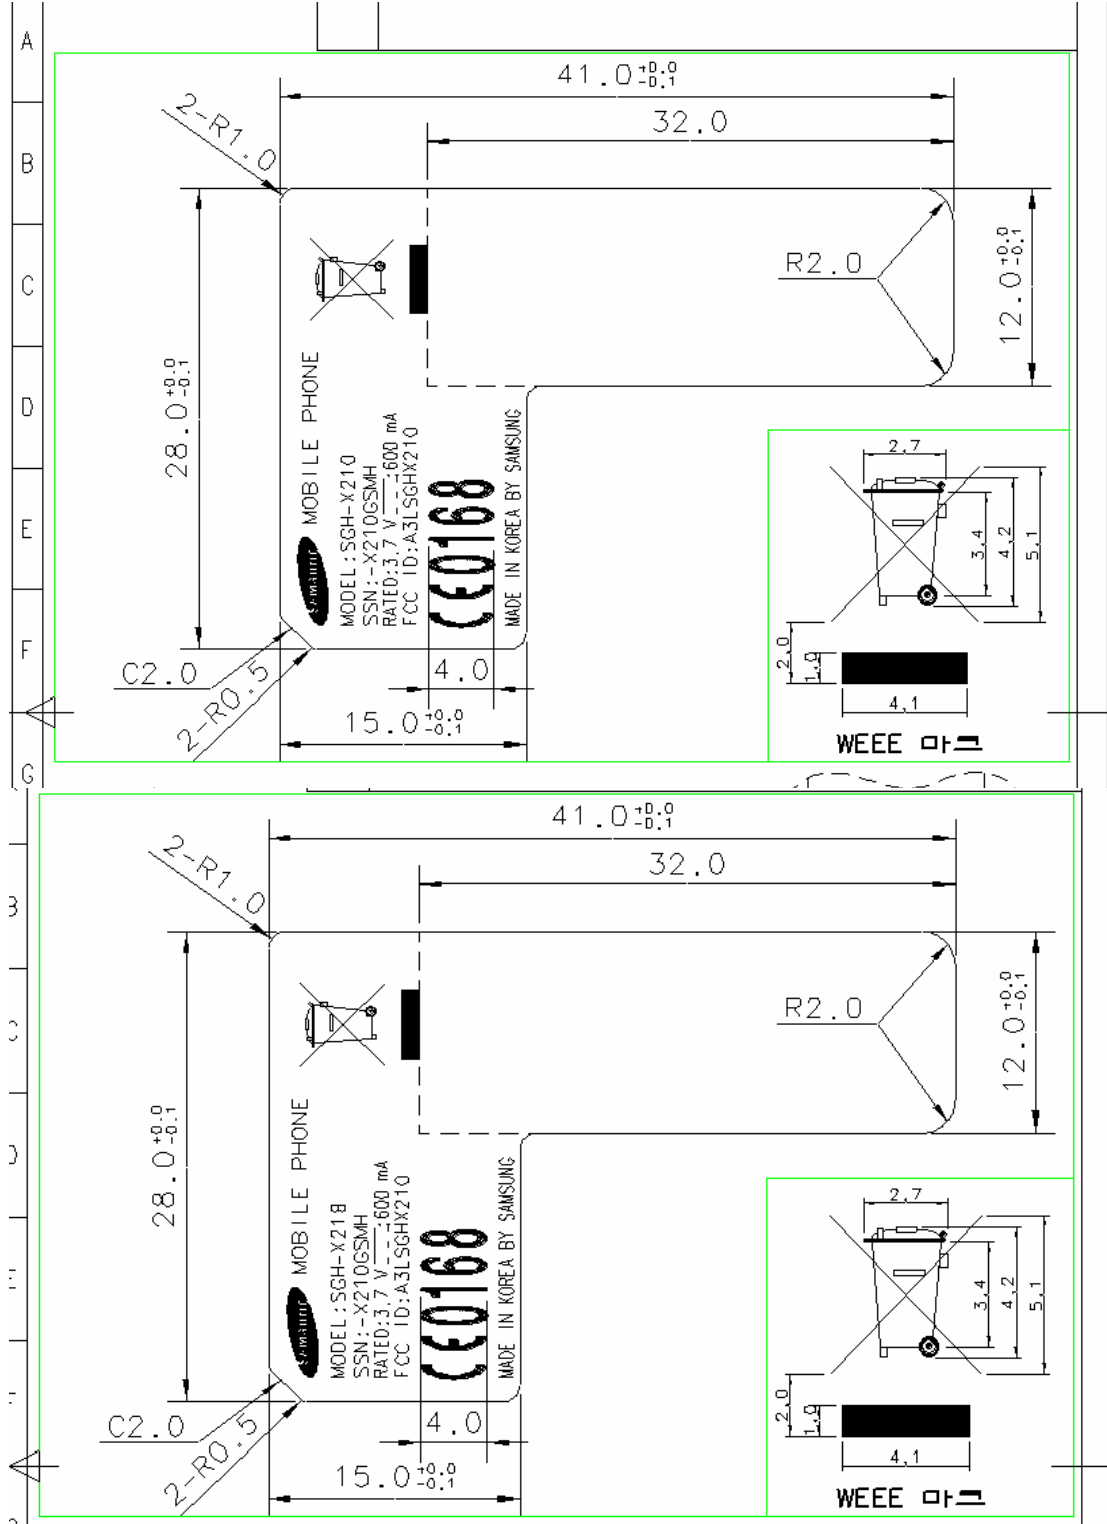

2. Sample Label

3. FCC ID Label Location (SGH-X210/218)