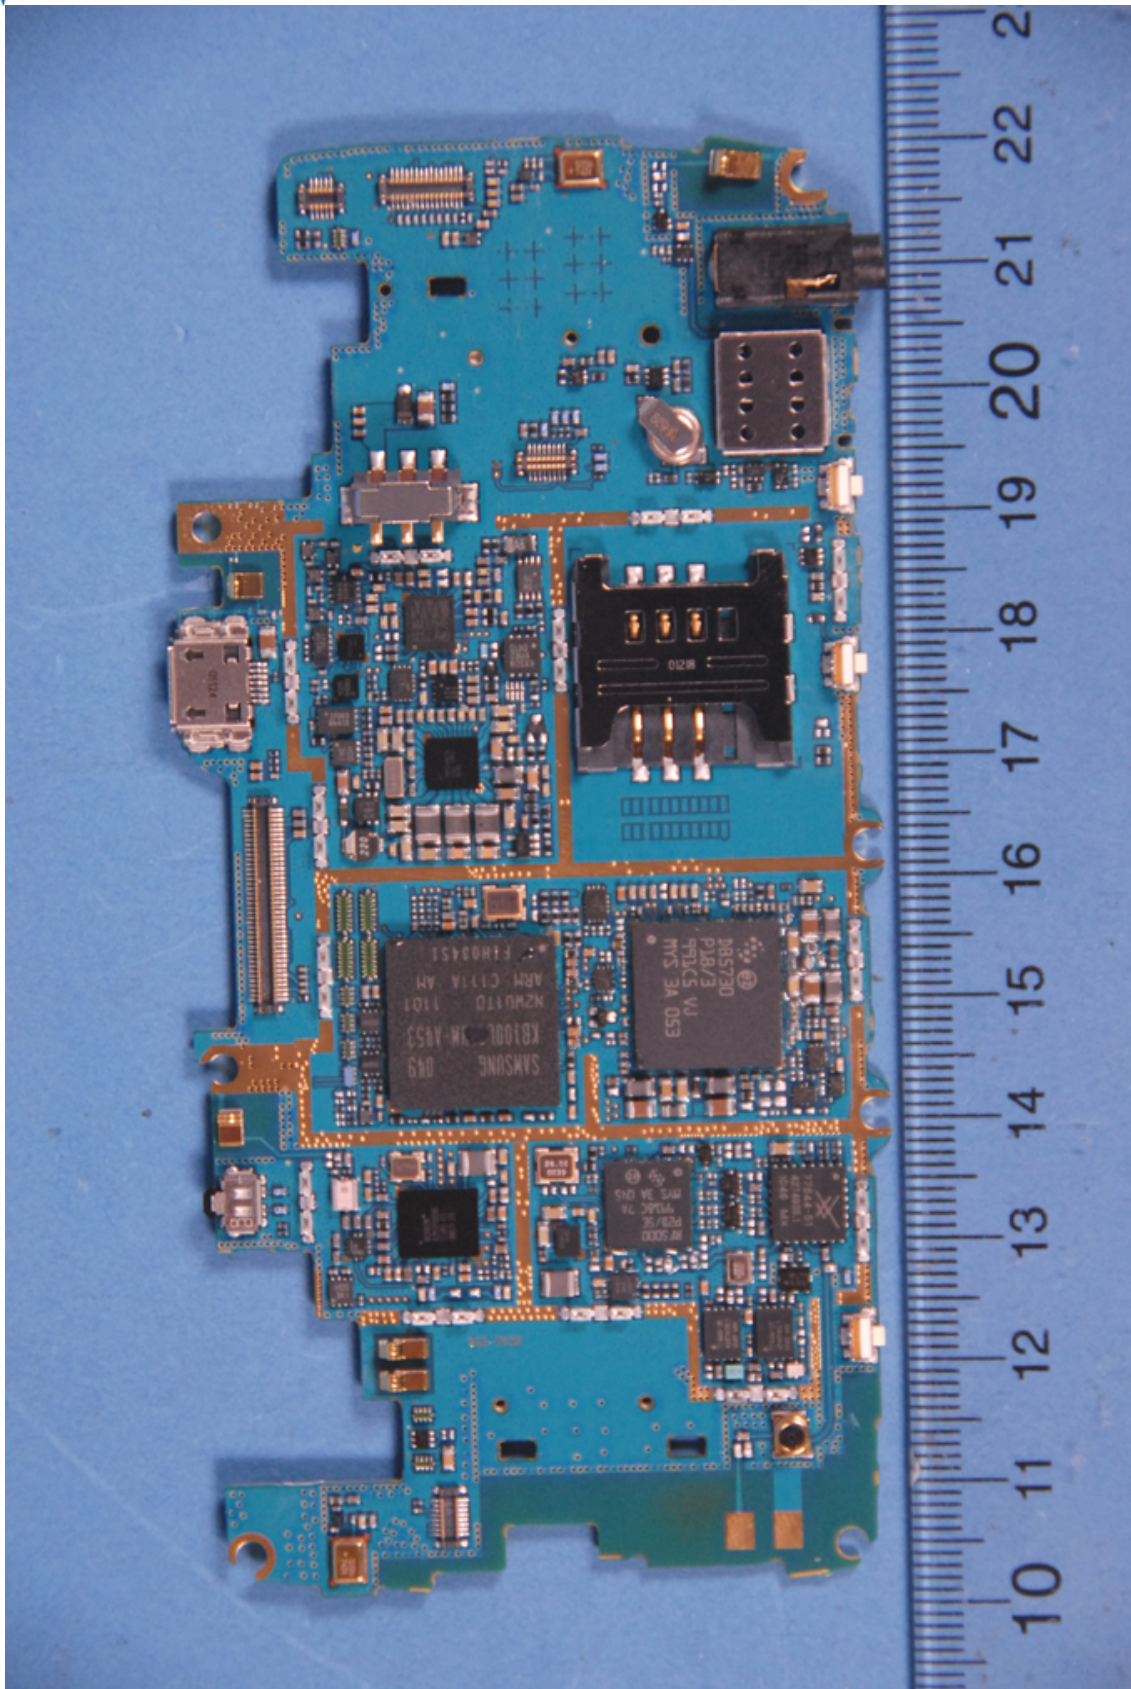

INTERNAL PHOTOGRAPHS

	Samsung Electronics Co., Ltd. FCC ID: A3LSGHT839	Model: SGH-T839
Internal Photos	EUT Type: Cellular/AWS/PCS CDMA Phone with Bluetooth	Page 1 of 14

	<p>Samsung Electronics Co., Ltd. FCC ID: A3LSGHT839</p>	<p>Model: SGH-T839</p>
<p>Internal Photos</p>	<p>EUT Type: Cellular/AWS/PCS CDMA Phone with Bluetooth</p>	<p>Page 2 of 14</p>

	Samsung Electronics Co., Ltd. FCC ID: A3LSGHT839	Model: SGH-T839
Internal Photos	EUT Type: Cellular/AWS/PCS CDMA Phone with Bluetooth	Page 3 of 14

	<p>Samsung Electronics Co., Ltd. FCC ID: A3LSGHT839</p>	<p>Model: SGH-T839</p>
<p>Internal Photos</p>	<p>EUT Type: Cellular/AWS/PCS CDMA Phone with Bluetooth</p>	<p>Page 5 of 14</p>

	Samsung Electronics Co., Ltd. FCC ID: A3LSGHT839	Model: SGH-T839
Internal Photos	EUT Type: Cellular/AWS/PCS CDMA Phone with Bluetooth	Page 7 of 14