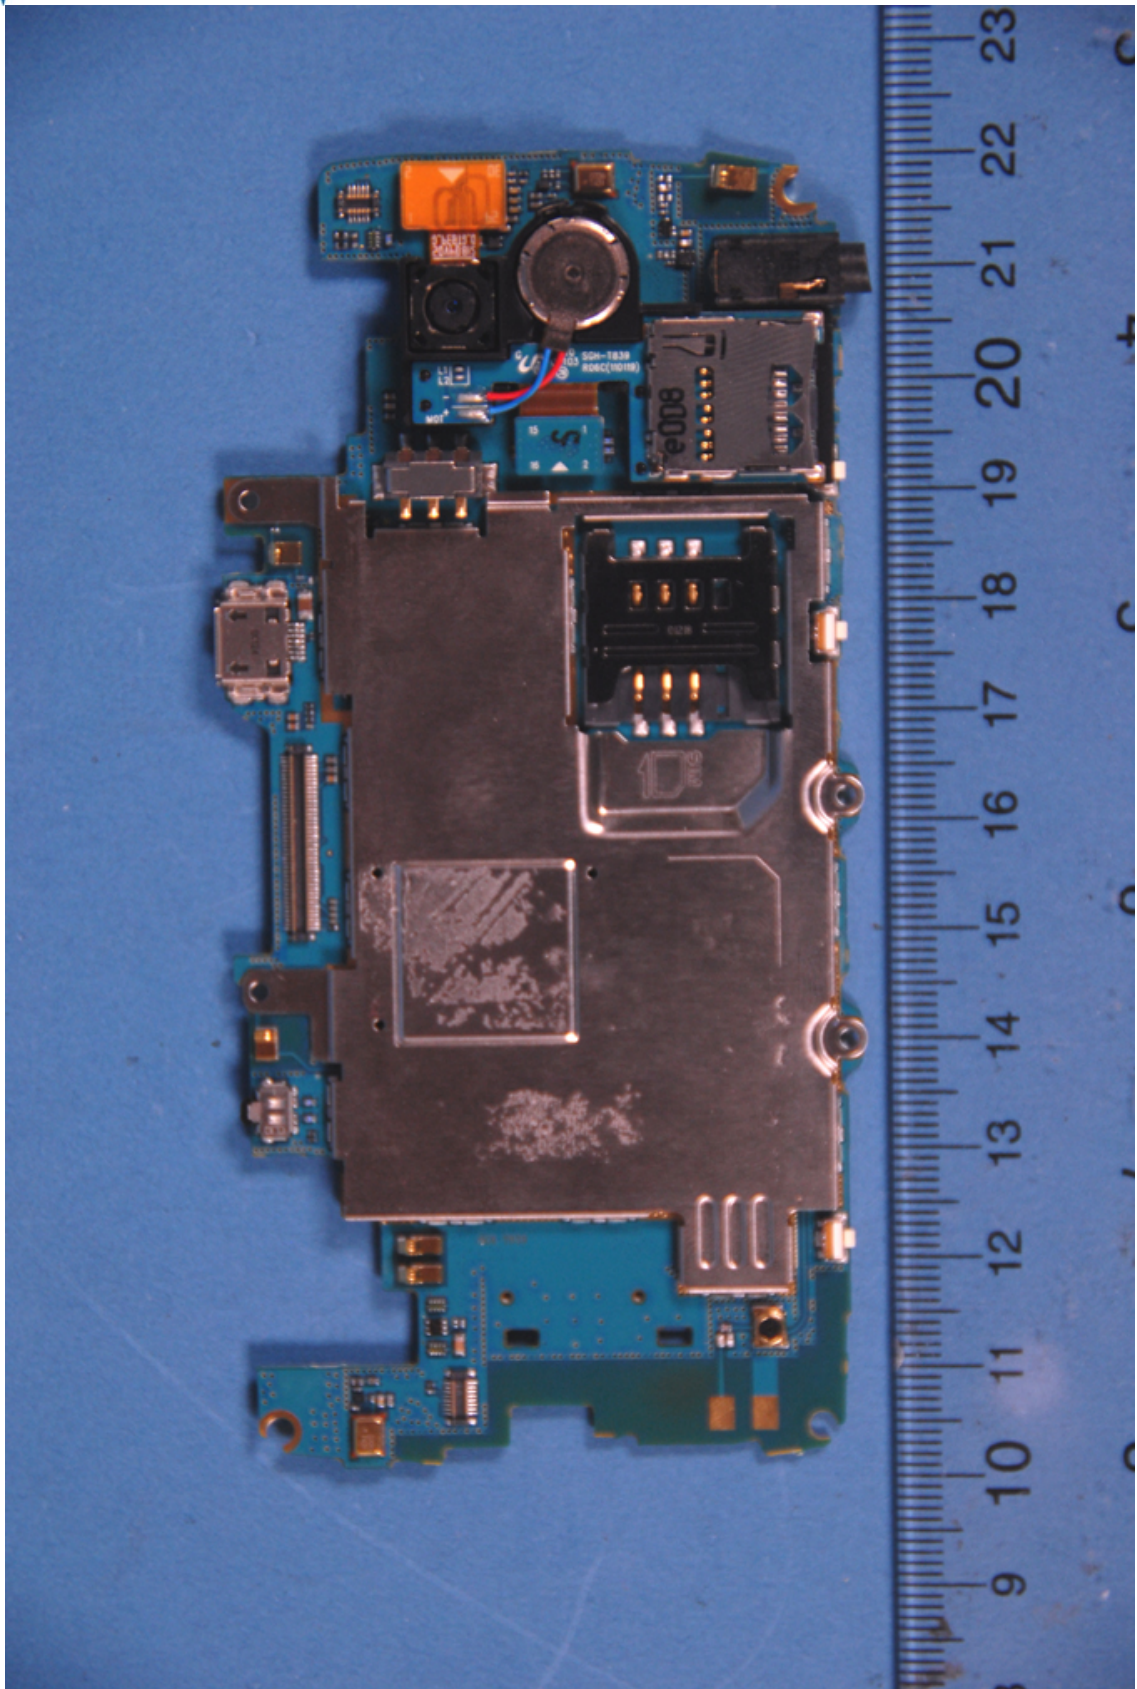

INTERNAL PHOTOGRAPHS

	Samsung Electronics Co., Ltd. FCC ID: A3LSGHT839	Model: SGH-T839
Internal Photos	EUT Type: Cellular/AWS/PCS CDMA Phone with Bluetooth	Page 1 of 14

	<p>Samsung Electronics Co., Ltd. FCC ID: A3LSGHT839</p>	<p>Model: SGH-T839</p>
<p>Internal Photos</p>	<p>EUT Type: Cellular/AWS/PCS CDMA Phone with Bluetooth</p>	<p>Page 2 of 14</p>

	Samsung Electronics Co., Ltd. FCC ID: A3LSGHT839	Model: SGH-T839
Internal Photos	EUT Type: Cellular/AWS/PCS CDMA Phone with Bluetooth	Page 3 of 14

	<p>Samsung Electronics Co., Ltd. FCC ID: A3LSGHT839</p>	<p>Model: SGH-T839</p>
<p>Internal Photos</p>	<p>EUT Type: Cellular/AWS/PCS CDMA Phone with Bluetooth</p>	<p>Page 5 of 14</p>

	Samsung Electronics Co., Ltd. FCC ID: A3LSGHT839	Model: SGH-T839
Internal Photos	EUT Type: Cellular/AWS/PCS CDMA Phone with Bluetooth	Page 7 of 14