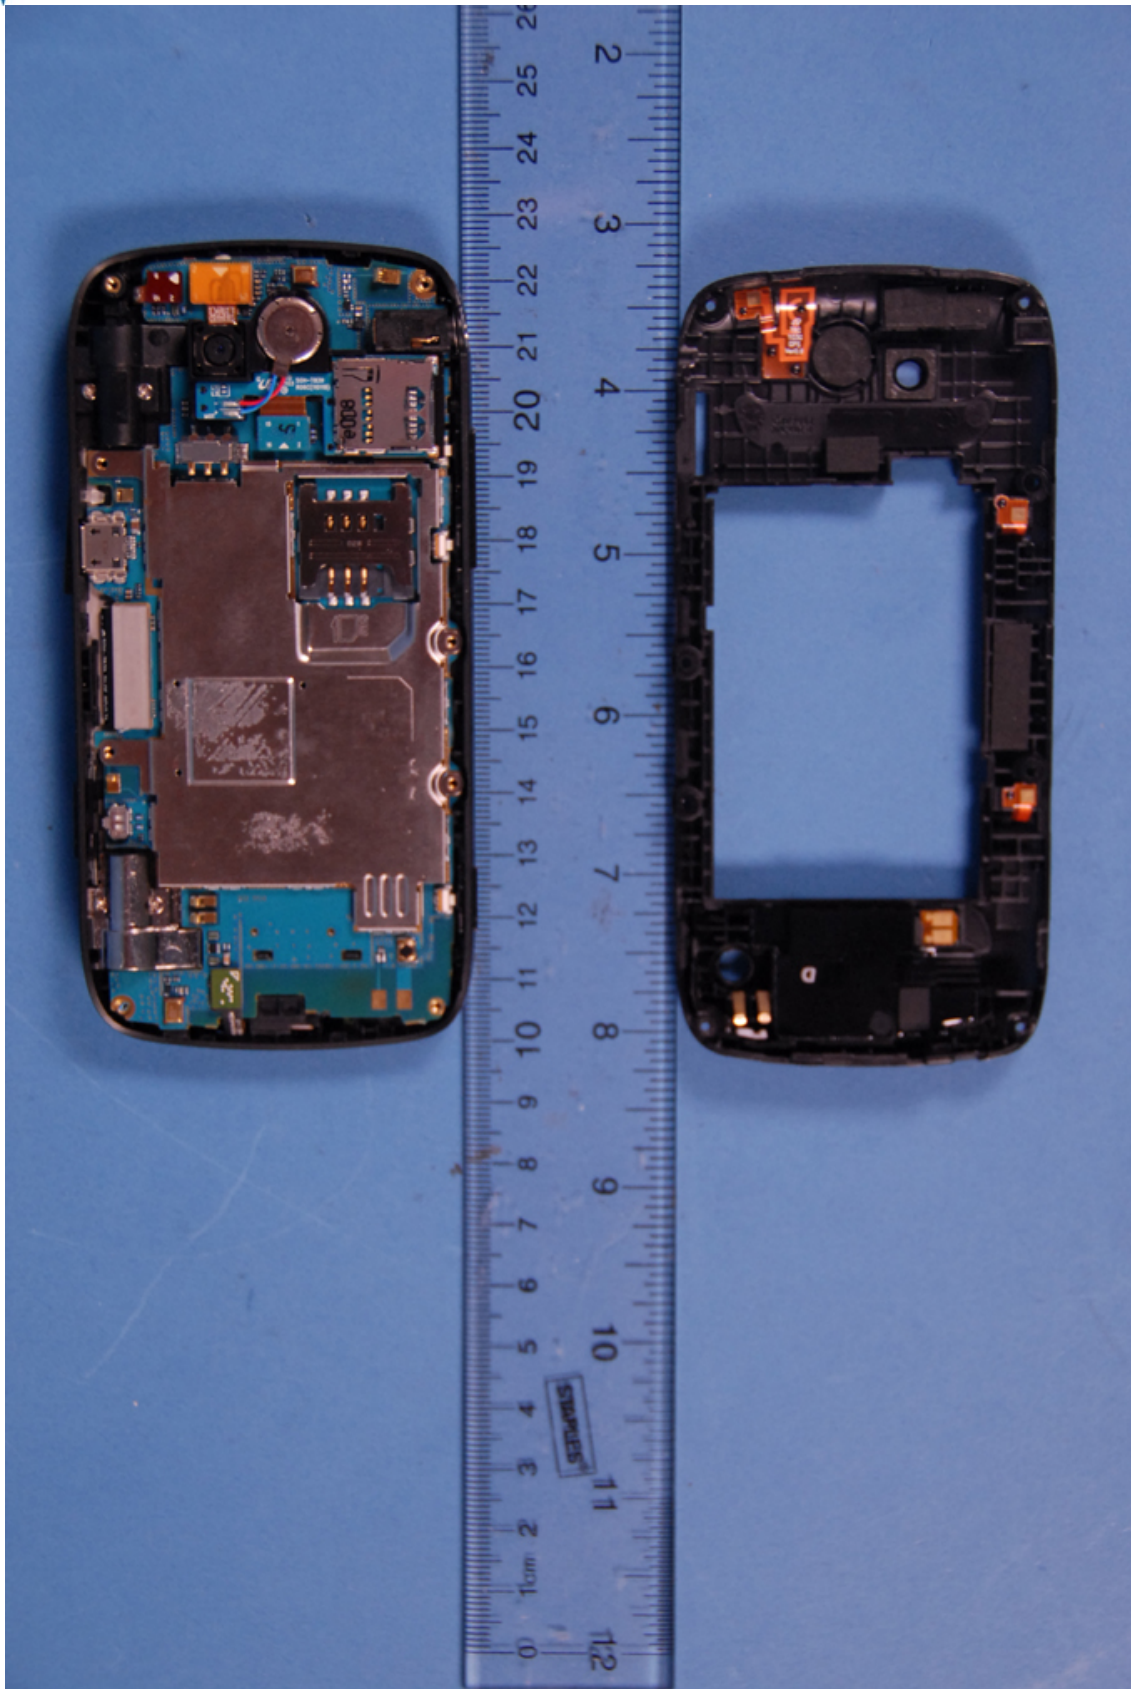

INTERNAL PHOTOGRAPHS

	Samsung Electronics Co., Ltd. FCC ID: A3LSGHT839	Model: SGH-T839
Internal Photos	EUT Type: Cellular/AWS/PCS CDMA Phone with Bluetooth	Page 1 of 14

	<p>Samsung Electronics Co., Ltd. FCC ID: A3LSGHT839</p>	<p>Model: SGH-T839</p>
<p>Internal Photos</p>	<p>EUT Type: Cellular/AWS/PCS CDMA Phone with Bluetooth</p>	<p>Page 2 of 14</p>

	Samsung Electronics Co., Ltd. FCC ID: A3LSGHT839	Model: SGH-T839
Internal Photos	EUT Type: Cellular/AWS/PCS CDMA Phone with Bluetooth	Page 3 of 14

	<p>Samsung Electronics Co., Ltd. FCC ID: A3LSGHT839</p>	<p>Model: SGH-T839</p>
<p>Internal Photos</p>	<p>EUT Type: Cellular/AWS/PCS CDMA Phone with Bluetooth</p>	<p>Page 5 of 14</p>

	Samsung Electronics Co., Ltd. FCC ID: A3LSGHT839	Model: SGH-T839
Internal Photos	EUT Type: Cellular/AWS/PCS CDMA Phone with Bluetooth	Page 7 of 14