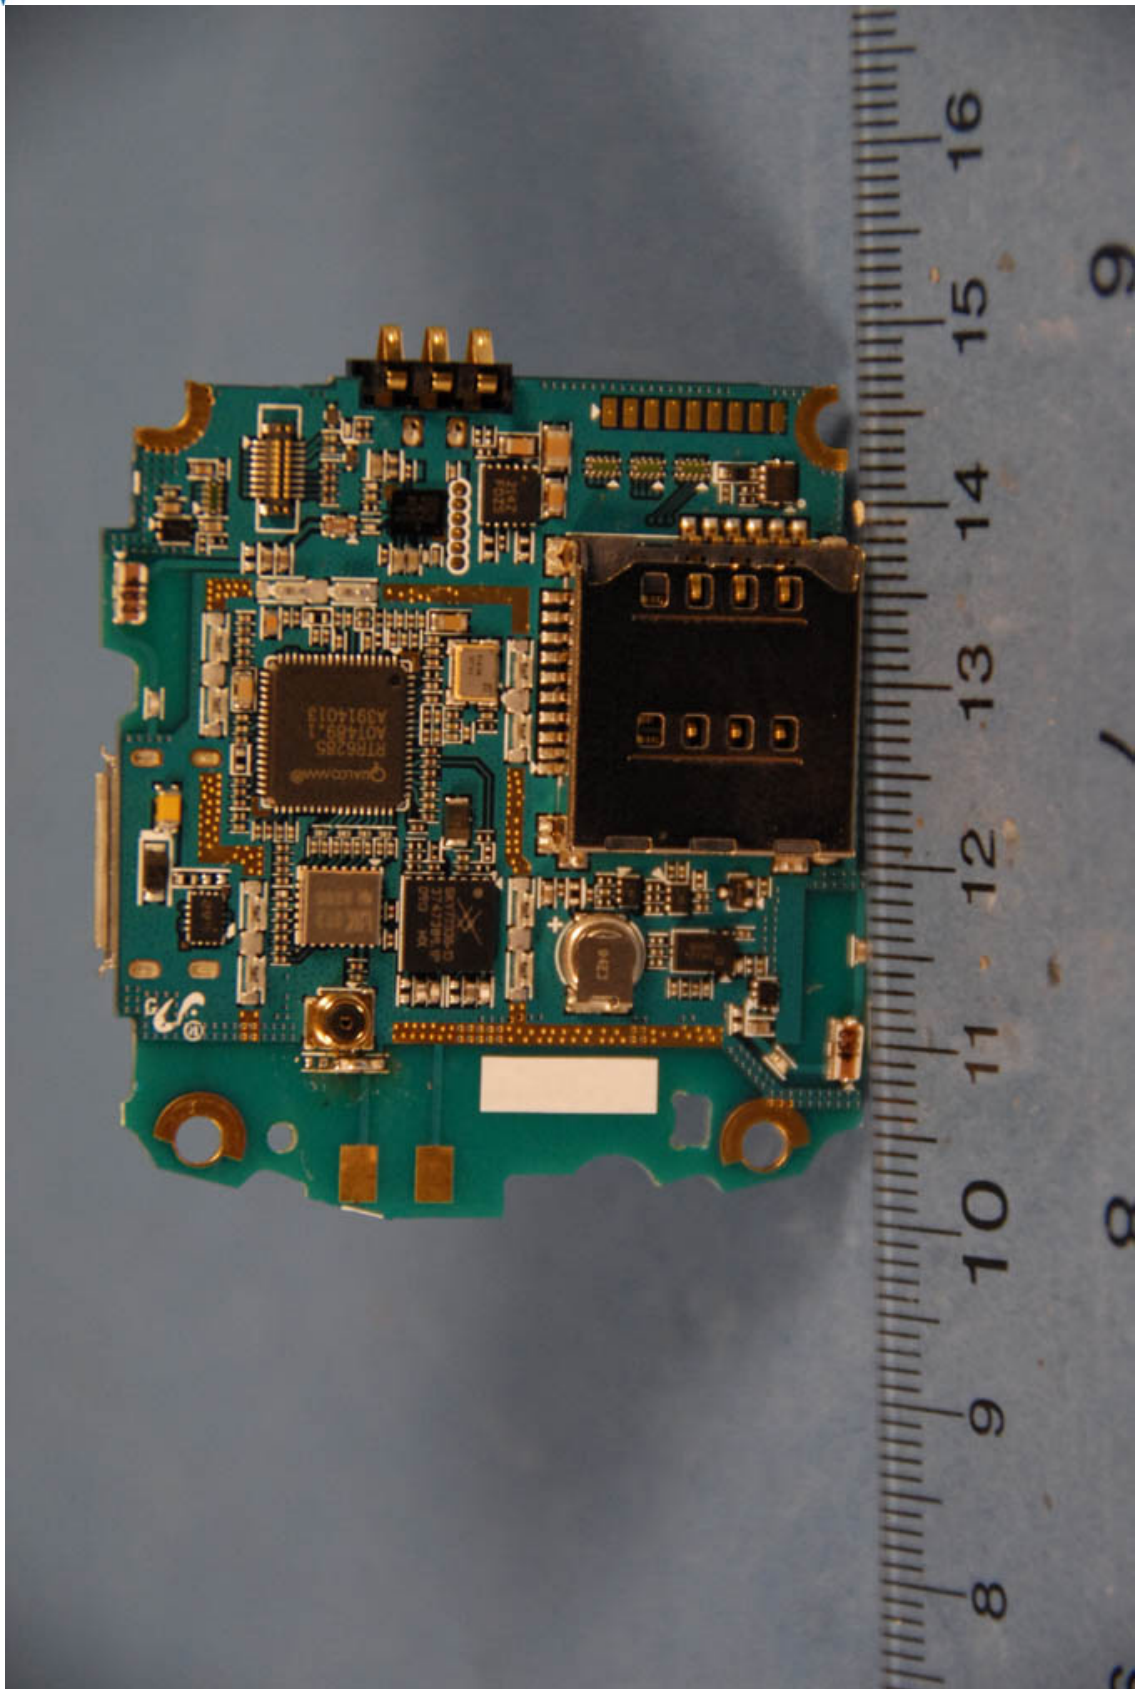

**INTERNAL PHOTOGRAPHS**

	Samsung Electronics Co., Ltd. FCC ID: A3LSGHT659	Model: SGH-T659
Internal Photos	EUT Type: 850/1900 GSM/GPRS/EDGE Phone with AWS WCDMA and Bluetooth	Page 1 of 12

	Samsung Electronics Co., Ltd. FCC ID: A3LSGHT659	Model: SGH-T659
Internal Photos	EUT Type: 850/1900 GSM/GPRS/EDGE Phone with AWS WCDMA and Bluetooth	Page 2 of 12

	Samsung Electronics Co., Ltd. FCC ID: A3LSGHT659	Model: SGH-T659
Internal Photos	EUT Type: 850/1900 GSM/GPRS/EDGE Phone with AWS WCDMA and Bluetooth	Page 4 of 12

	Samsung Electronics Co., Ltd. FCC ID: A3LSGHT659	Model: SGH-T659
Internal Photos	EUT Type: 850/1900 GSM/GPRS/EDGE Phone with AWS WCDMA and Bluetooth	Page 5 of 12

	Samsung Electronics Co., Ltd. FCC ID: A3LSGHT659	Model: SGH-T659
Internal Photos	EUT Type: 850/1900 GSM/GPRS/EDGE Phone with AWS WCDMA and Bluetooth	Page 6 of 12

	Samsung Electronics Co., Ltd. FCC ID: A3LSGHT659	Model: SGH-T659
Internal Photos	EUT Type: 850/1900 GSM/GPRS/EDGE Phone with AWS WCDMA and Bluetooth	Page 7 of 12

	Samsung Electronics Co., Ltd. FCC ID: A3LSGHT659	Model: SGH-T659
Internal Photos	EUT Type: 850/1900 GSM/GPRS/EDGE Phone with AWS WCDMA and Bluetooth	Page 9 of 12

	Samsung Electronics Co., Ltd. FCC ID: A3LSGHT659	Model: SGH-T659
Internal Photos	EUT Type: 850/1900 GSM/GPRS/EDGE Phone with AWS WCDMA and Bluetooth	Page 10 of 12