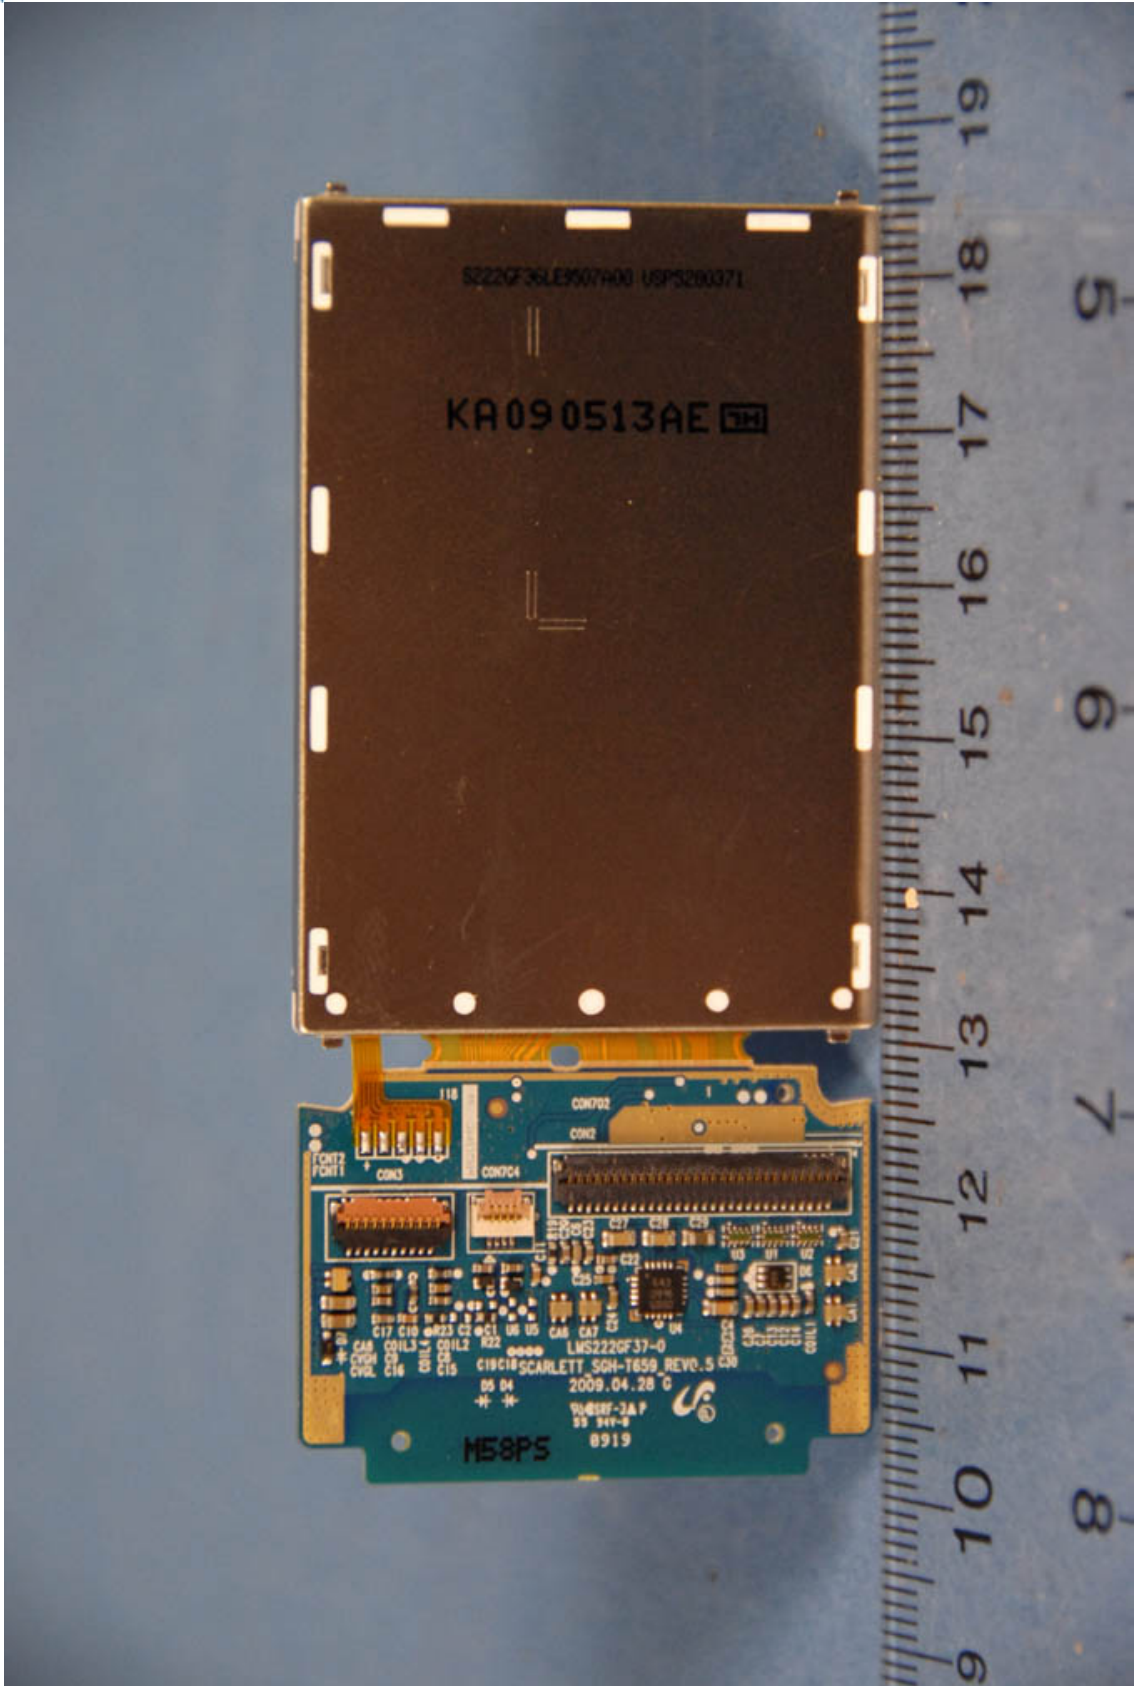

**INTERNAL PHOTOGRAPHS**

	Samsung Electronics Co., Ltd. FCC ID: A3LSGHT659	Model: SGH-T659
Internal Photos	EUT Type: 850/1900 GSM/GPRS/EDGE Phone with AWS WCDMA and Bluetooth	Page 1 of 12

	Samsung Electronics Co., Ltd. FCC ID: A3LSGHT659	Model: SGH-T659
Internal Photos	EUT Type: 850/1900 GSM/GPRS/EDGE Phone with AWS WCDMA and Bluetooth	Page 2 of 12

	Samsung Electronics Co., Ltd. FCC ID: A3LSGHT659	Model: SGH-T659
Internal Photos	EUT Type: 850/1900 GSM/GPRS/EDGE Phone with AWS WCDMA and Bluetooth	Page 4 of 12

	Samsung Electronics Co., Ltd. FCC ID: A3LSGHT659	Model: SGH-T659
Internal Photos	EUT Type: 850/1900 GSM/GPRS/EDGE Phone with AWS WCDMA and Bluetooth	Page 5 of 12

	Samsung Electronics Co., Ltd. FCC ID: A3LSGHT659	Model: SGH-T659
Internal Photos	EUT Type: 850/1900 GSM/GPRS/EDGE Phone with AWS WCDMA and Bluetooth	Page 6 of 12

	Samsung Electronics Co., Ltd. FCC ID: A3LSGHT659	Model: SGH-T659
Internal Photos	EUT Type: 850/1900 GSM/GPRS/EDGE Phone with AWS WCDMA and Bluetooth	Page 7 of 12

	Samsung Electronics Co., Ltd. FCC ID: A3LSGHT659	Model: SGH-T659
Internal Photos	EUT Type: 850/1900 GSM/GPRS/EDGE Phone with AWS WCDMA and Bluetooth	Page 9 of 12

	Samsung Electronics Co., Ltd. FCC ID: A3LSGHT659	Model: SGH-T659
Internal Photos	EUT Type: 850/1900 GSM/GPRS/EDGE Phone with AWS WCDMA and Bluetooth	Page 10 of 12