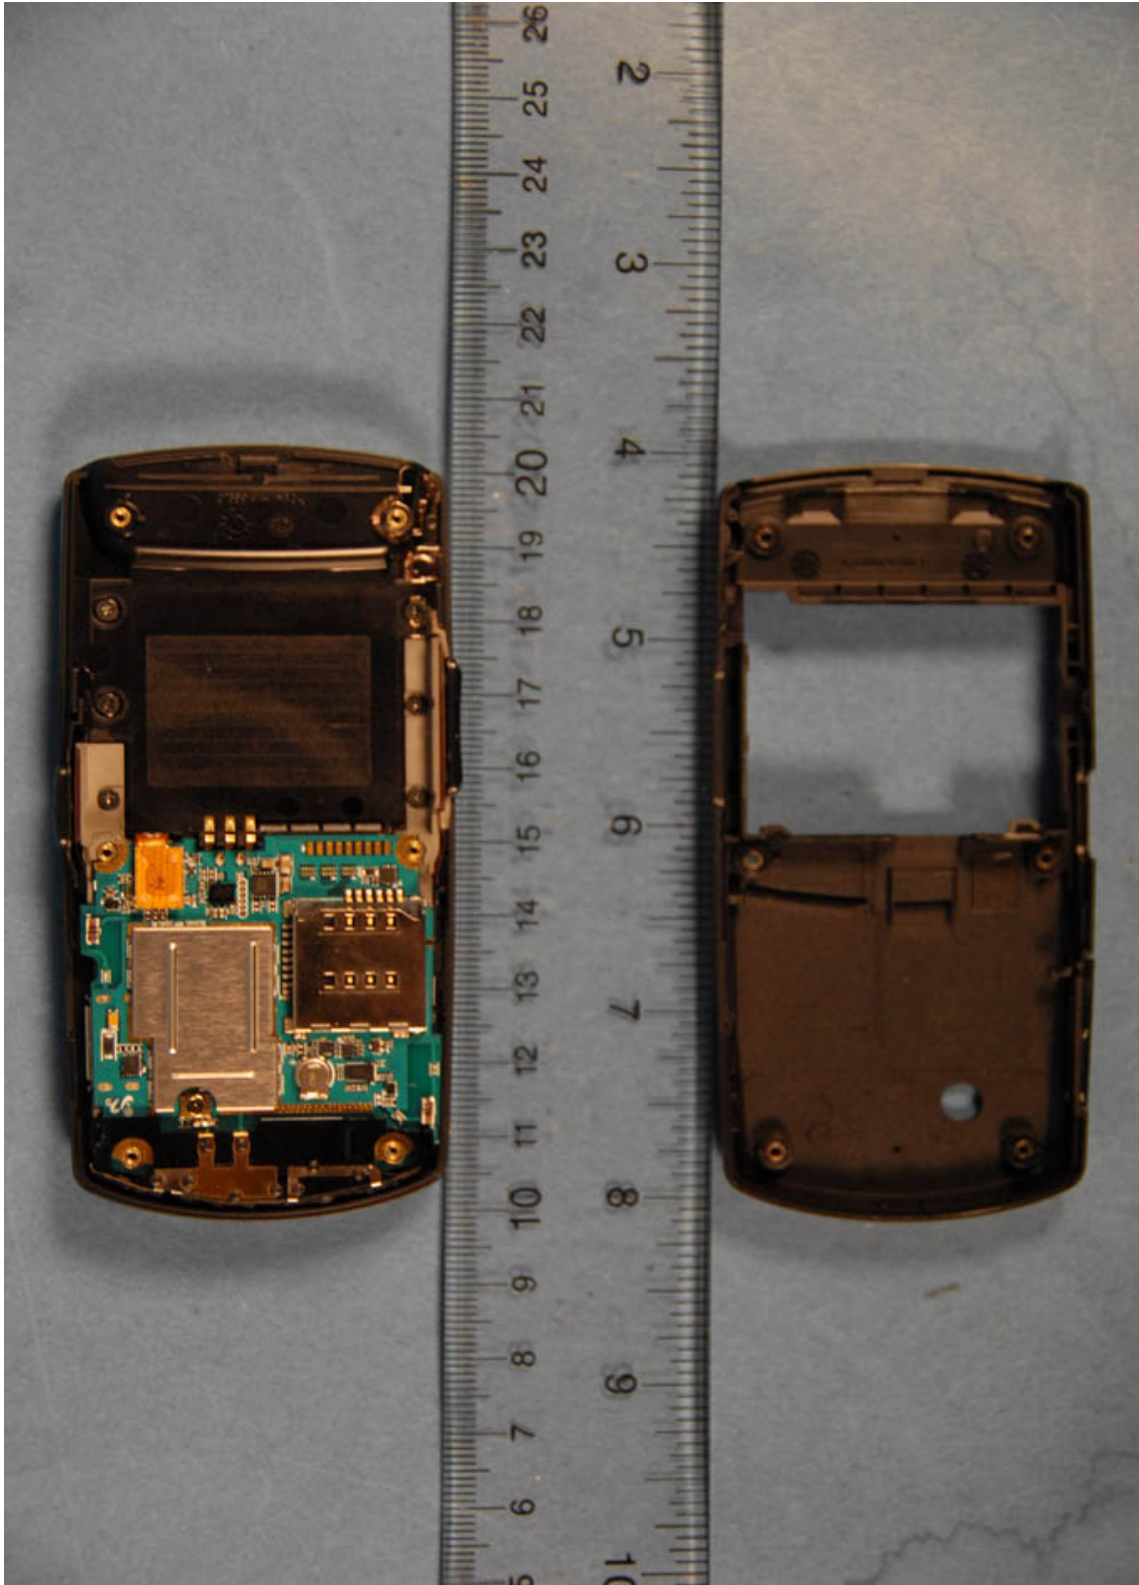

**INTERNAL PHOTOGRAPHS**

	Samsung Electronics Co., Ltd. FCC ID: A3LSGHT659	Model: SGH-T659
Internal Photos	EUT Type: 850/1900 GSM/GPRS/EDGE Phone with AWS WCDMA and Bluetooth	Page 1 of 12

	Samsung Electronics Co., Ltd. FCC ID: A3LSGHT659	Model: SGH-T659
Internal Photos	EUT Type: 850/1900 GSM/GPRS/EDGE Phone with AWS WCDMA and Bluetooth	Page 2 of 12

	Samsung Electronics Co., Ltd. FCC ID: A3LSGHT659	Model: SGH-T659
Internal Photos	EUT Type: 850/1900 GSM/GPRS/EDGE Phone with AWS WCDMA and Bluetooth	Page 4 of 12

	Samsung Electronics Co., Ltd. FCC ID: A3LSGHT659	Model: SGH-T659
Internal Photos	EUT Type: 850/1900 GSM/GPRS/EDGE Phone with AWS WCDMA and Bluetooth	Page 5 of 12

	Samsung Electronics Co., Ltd. FCC ID: A3LSGHT659	Model: SGH-T659
Internal Photos	EUT Type: 850/1900 GSM/GPRS/EDGE Phone with AWS WCDMA and Bluetooth	Page 6 of 12

	Samsung Electronics Co., Ltd. FCC ID: A3LSGHT659	Model: SGH-T659
Internal Photos	EUT Type: 850/1900 GSM/GPRS/EDGE Phone with AWS WCDMA and Bluetooth	Page 7 of 12