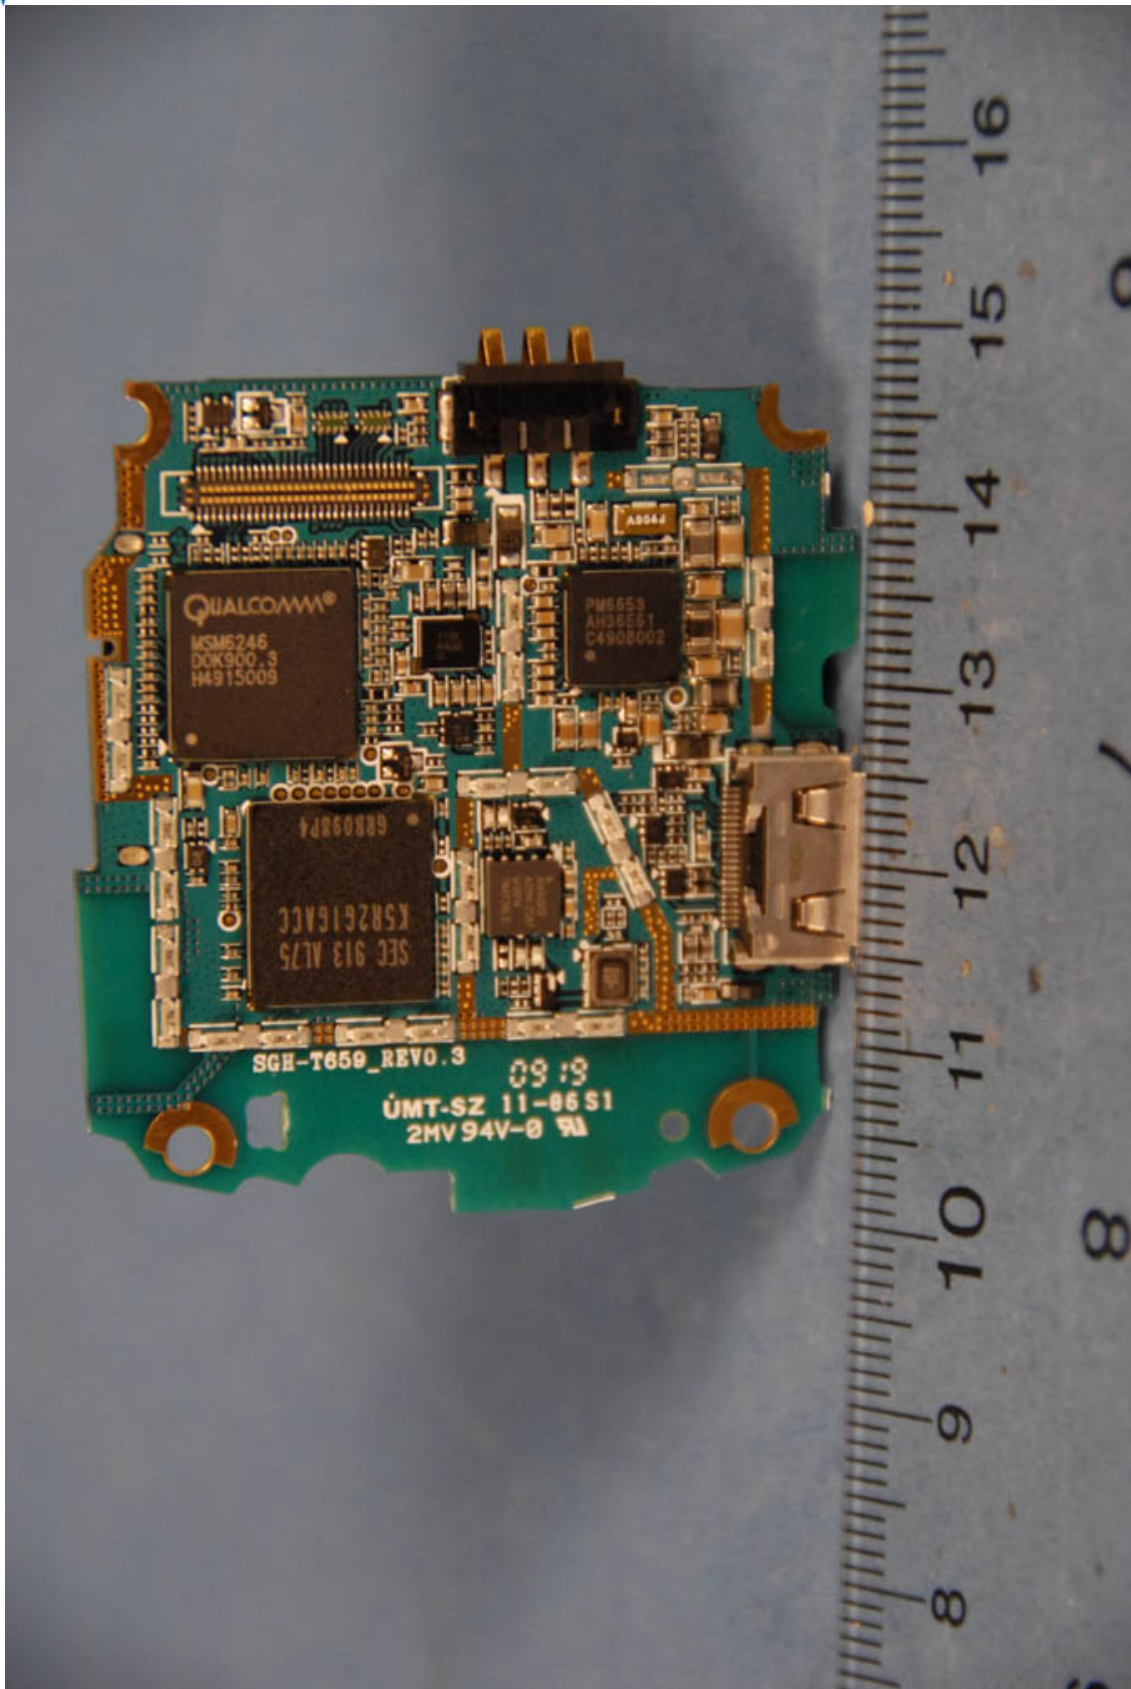

**INTERNAL PHOTOGRAPHS**

	Samsung Electronics Co., Ltd. FCC ID: A3LSGHT659	Model: SGH-T659
Internal Photos	EUT Type: 850/1900 GSM/GPRS/EDGE Phone with AWS WCDMA and Bluetooth	Page 1 of 12

	Samsung Electronics Co., Ltd. FCC ID: A3LSGHT659	Model: SGH-T659
Internal Photos	EUT Type: 850/1900 GSM/GPRS/EDGE Phone with AWS WCDMA and Bluetooth	Page 2 of 12

	Samsung Electronics Co., Ltd. FCC ID: A3LSGHT659	Model: SGH-T659
Internal Photos	EUT Type: 850/1900 GSM/GPRS/EDGE Phone with AWS WCDMA and Bluetooth	Page 4 of 12

	Samsung Electronics Co., Ltd. FCC ID: A3LSGHT659	Model: SGH-T659
Internal Photos	EUT Type: 850/1900 GSM/GPRS/EDGE Phone with AWS WCDMA and Bluetooth	Page 5 of 12

	Samsung Electronics Co., Ltd. FCC ID: A3LSGHT659	Model: SGH-T659
Internal Photos	EUT Type: 850/1900 GSM/GPRS/EDGE Phone with AWS WCDMA and Bluetooth	Page 6 of 12

	Samsung Electronics Co., Ltd. FCC ID: A3LSGHT659	Model: SGH-T659
Internal Photos	EUT Type: 850/1900 GSM/GPRS/EDGE Phone with AWS WCDMA and Bluetooth	Page 7 of 12

	Samsung Electronics Co., Ltd. FCC ID: A3LSGHT659	Model: SGH-T659
Internal Photos	EUT Type: 850/1900 GSM/GPRS/EDGE Phone with AWS WCDMA and Bluetooth	Page 9 of 12

	Samsung Electronics Co., Ltd. FCC ID: A3LSGHT659	Model: SGH-T659
Internal Photos	EUT Type: 850/1900 GSM/GPRS/EDGE Phone with AWS WCDMA and Bluetooth	Page 10 of 12