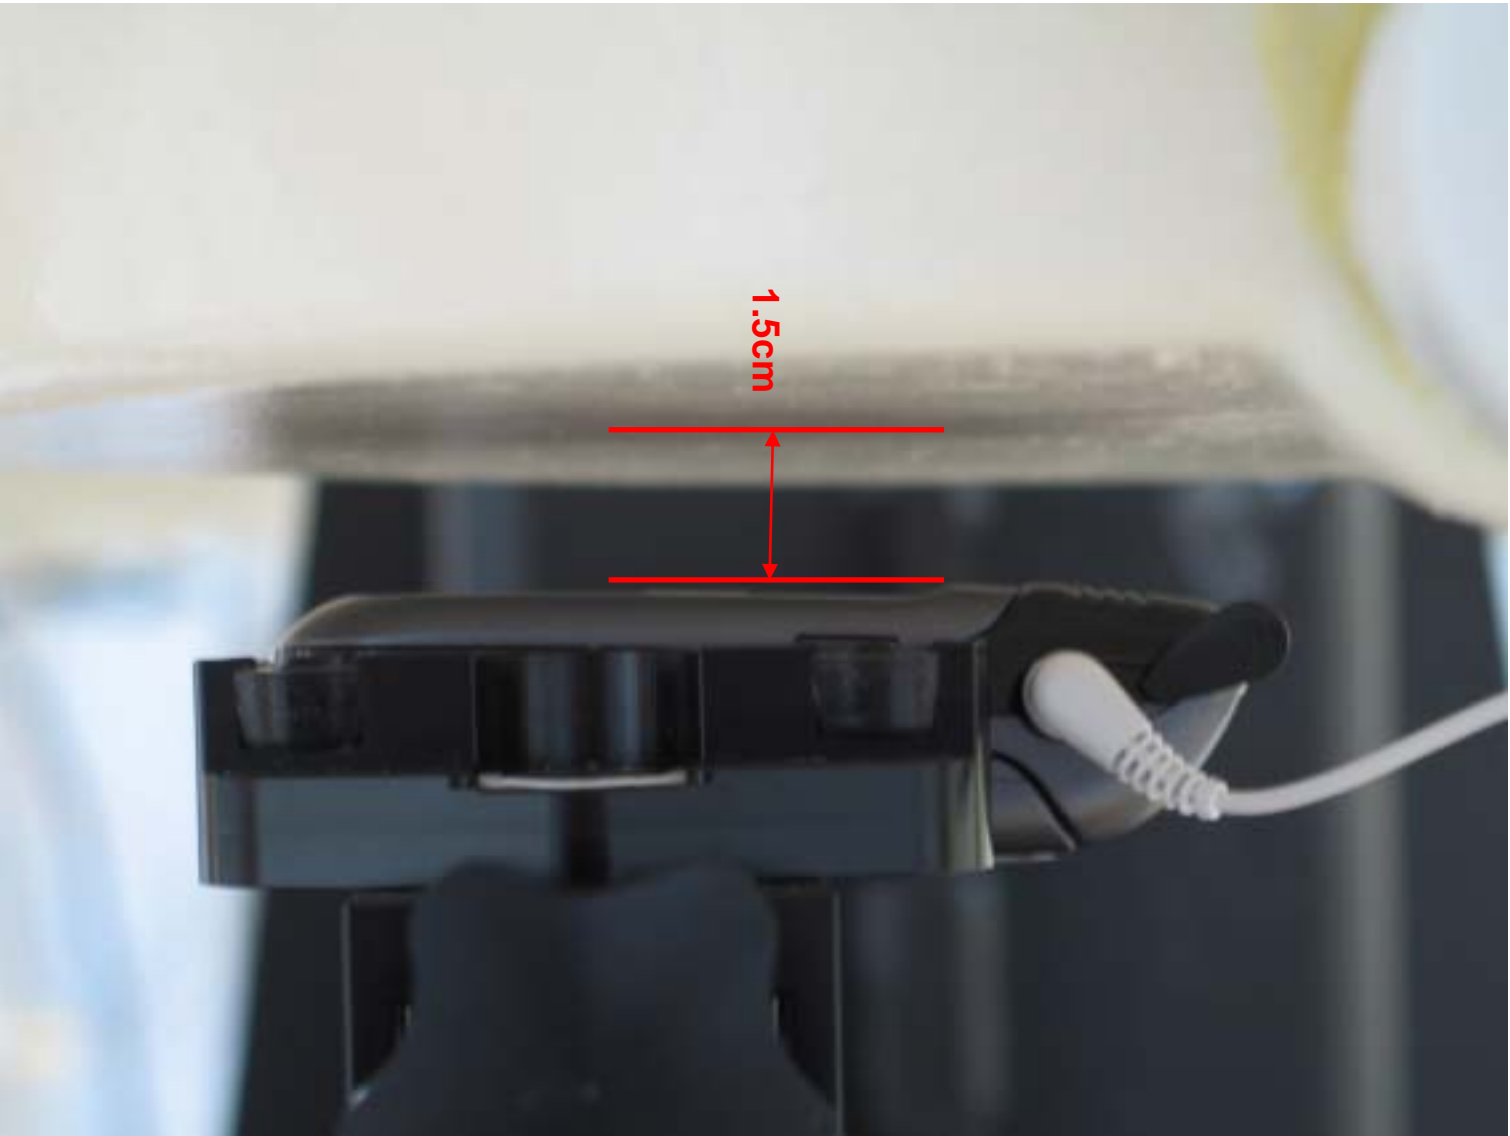

© 2005 SAMSUNG ELECTRONICS Co., Ltd.

SAMSUNG FCC ID: A3L SGHT309
Dual-Band GSM/850/1900 Phone

© 2005 SAMSUNG ELECTRONICS Co., Ltd.

SAMSUNG FCC ID: A3L SGHT309
Dual-Band GSM/850/1900 Phone

© 2005 SAMSUNG ELECTRONICS Co., Ltd.

SAMSUNG FCC ID: A3L SGHT309
Dual-Band GSM/850/1900 Phone

© 2005 SAMSUNG ELECTRONICS Co., Ltd.

SAMSUNG FCC ID: A3L SGHT309
Dual-Band GSM/850/1900 Phone

© 2005 SAMSUNG ELECTRONICS Co., Ltd.
SAMSUNG FCC ID: A3LSGHT309
Dual-Band GSM/850/1900 Phone