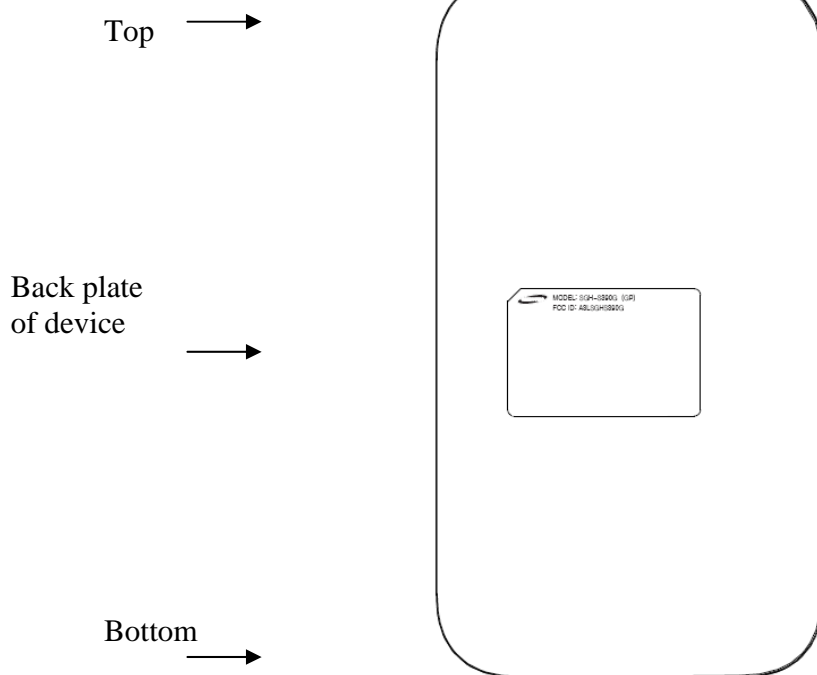

Label and Location

Samsung Phone Model: SGH-S390G
FCC ID: A3LSGHS390G

Label:

Location:

Label is placed inside of the battery compartment.