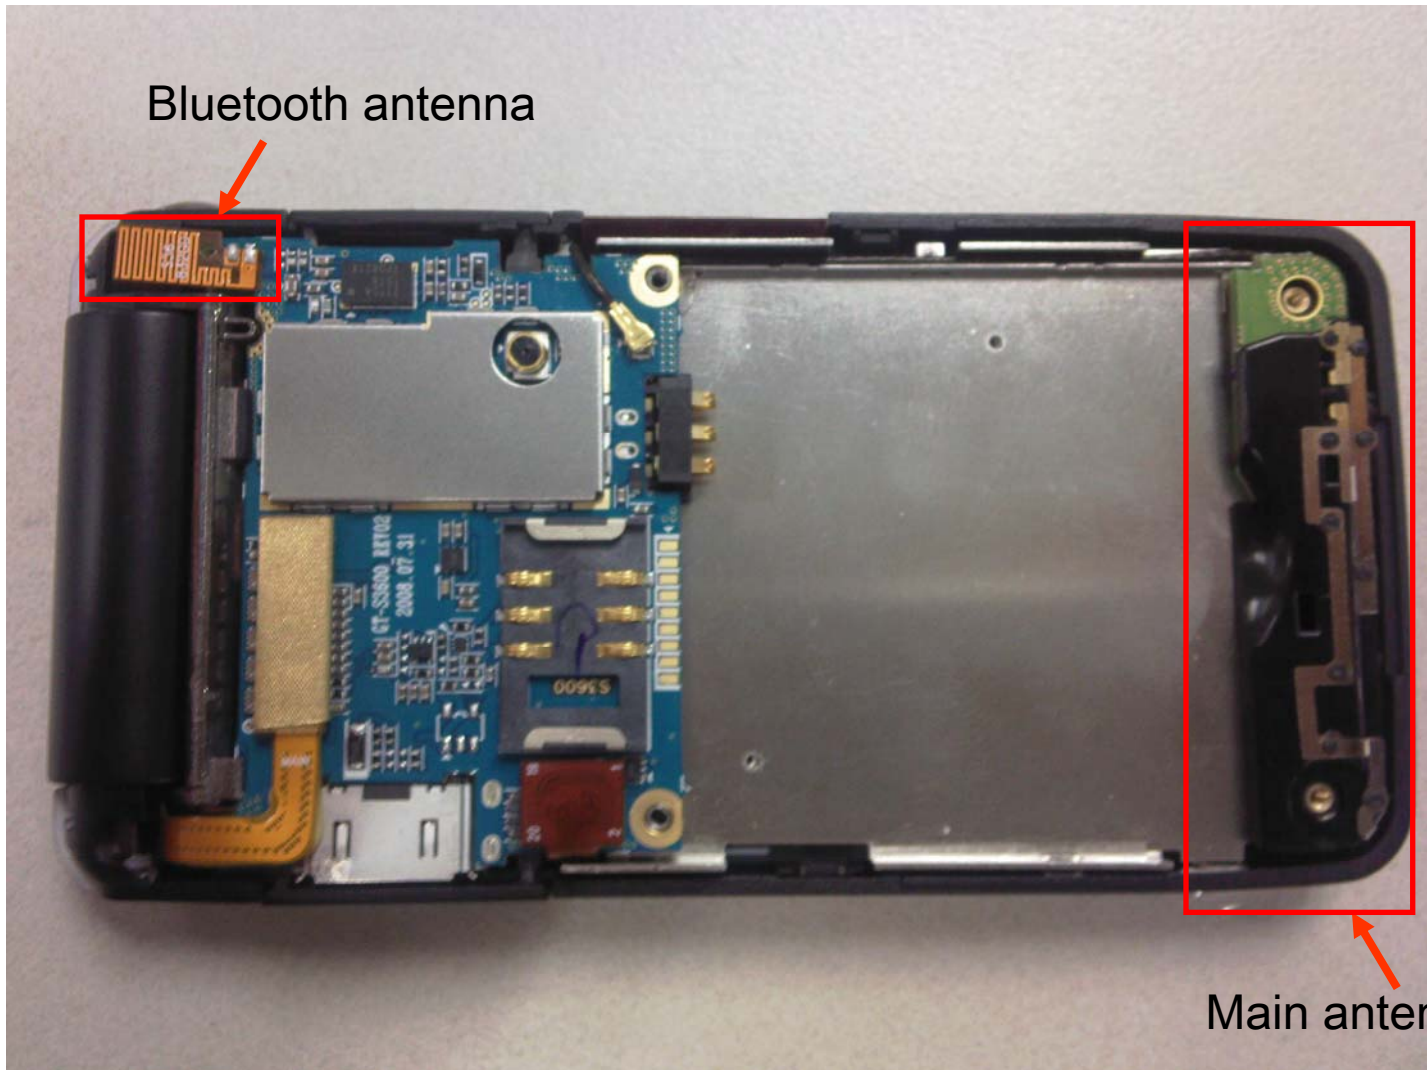

GT-S3600_LCD_REVO.4
2008.08.21

D8
817

* Placement of each Antenna(S366)

Bluetooth antenna

Main antenna

* Distance Between BT Antenna and Main Antenna

* Antenna pattern

GSM850, GSM900