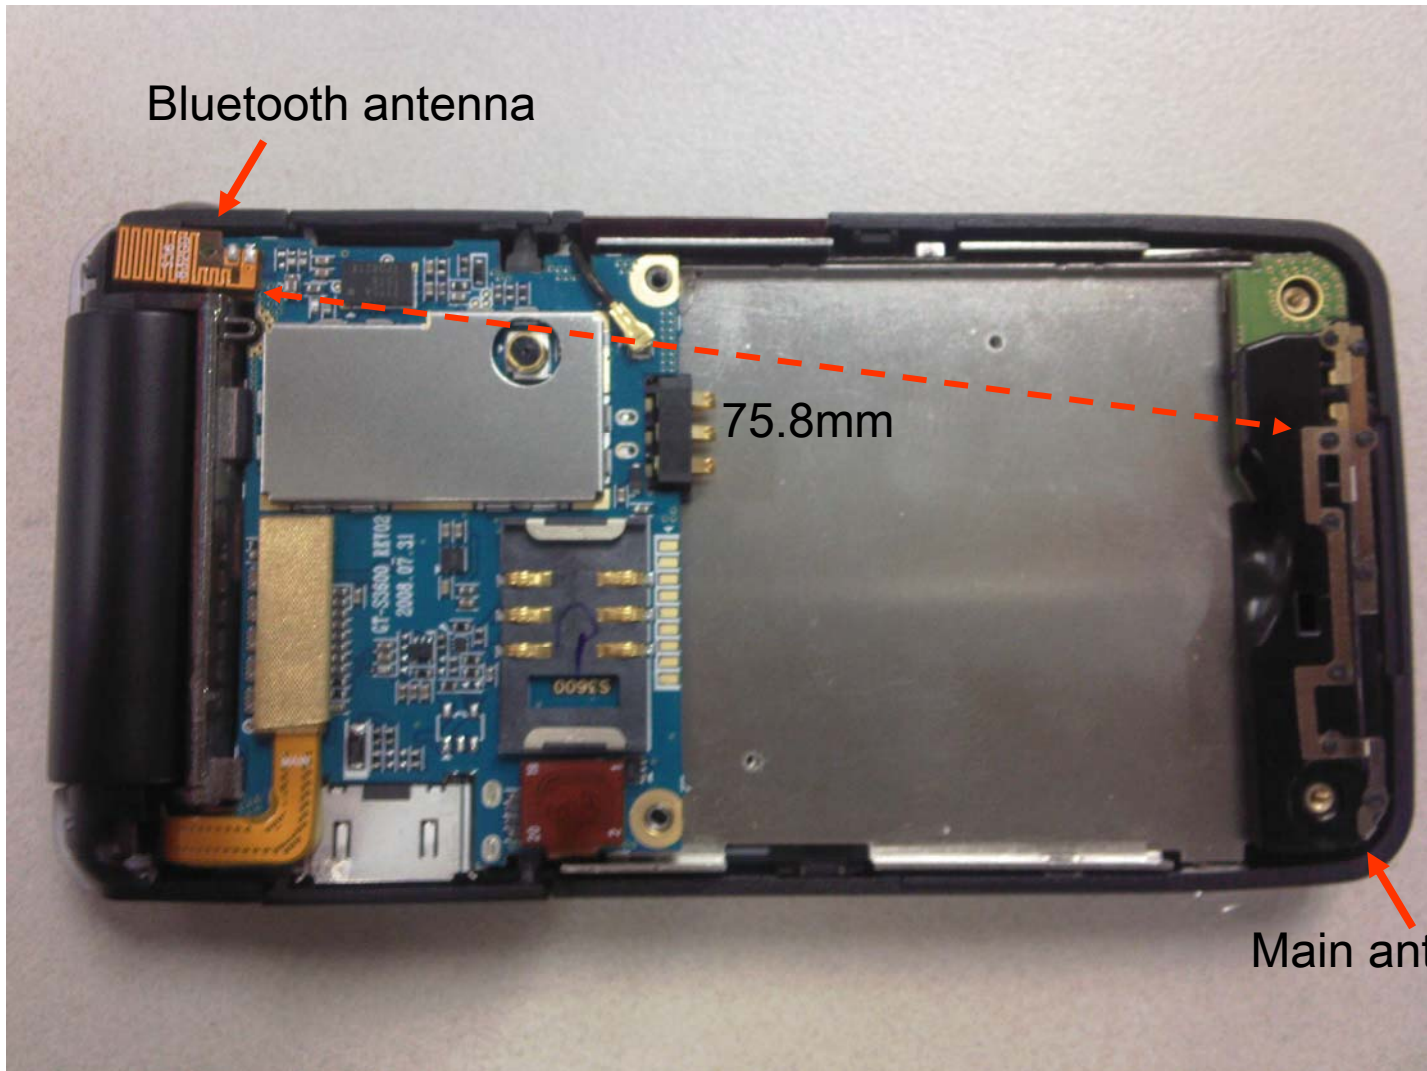

GT-S3600_LCD_REVO.4
2008.08.21

D8
817

* Placement of each Antenna(S366)

Bluetooth antenna

Main antenna

* Distance Between BT Antenna and Main Antenna

* Antenna pattern

GSM850, GSM900