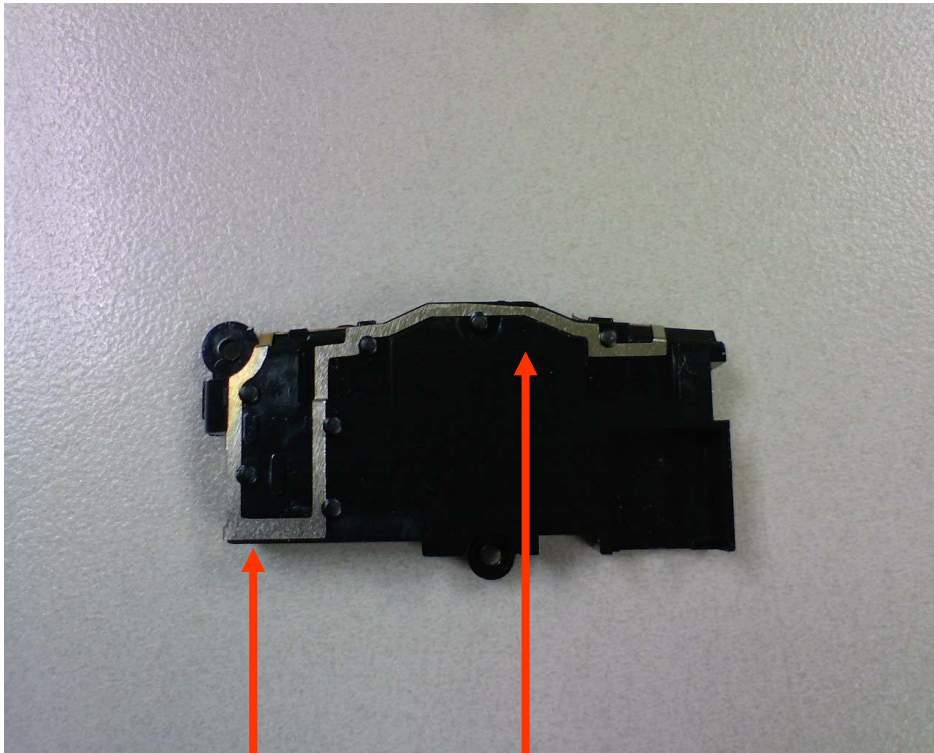

\* Placement of each antenna

– Main antenna

Master antenna : GSM900/DCS/PCS (It's on the top of the phone)

Slave antenna : GSM900/DCS (It's on the bottom of the phone)

– BT antenna : It is designed on the same antenna carrier of slave antenna

\* Antenna pattern

Maser antenna

DCS1800  
PCS1900

GSM900

Slave antenna/BT antenna

BT

DCS

GSM900