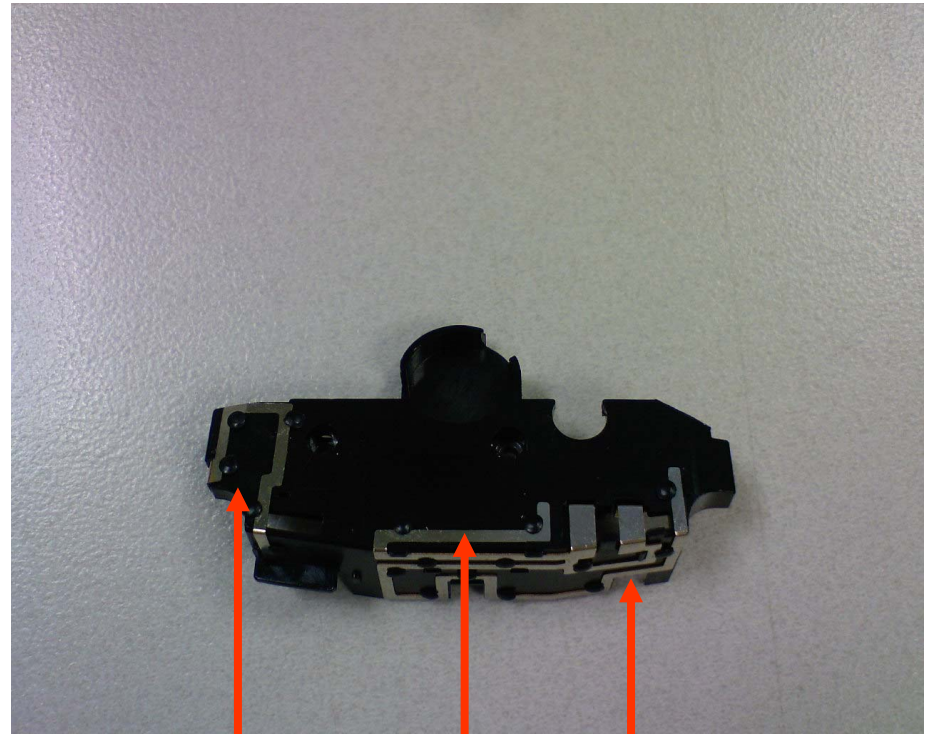

\* Placement of each antenna

– Main antenna

Master antenna : GSM900/DCS/PCS (It's on the top of the phone)

Slave antenna : GSM900/DCS (It's on the bottom of the phone)

– BT antenna : It is designed on the same antenna carrier of slave antenna

\* Antenna pattern

Maser antenna

DCS1800  
PCS1900

GSM900

Slave antenna/BT antenna

BT

DCS

GSM900

\* Distance between Bluetooth antenna and PCS antenna