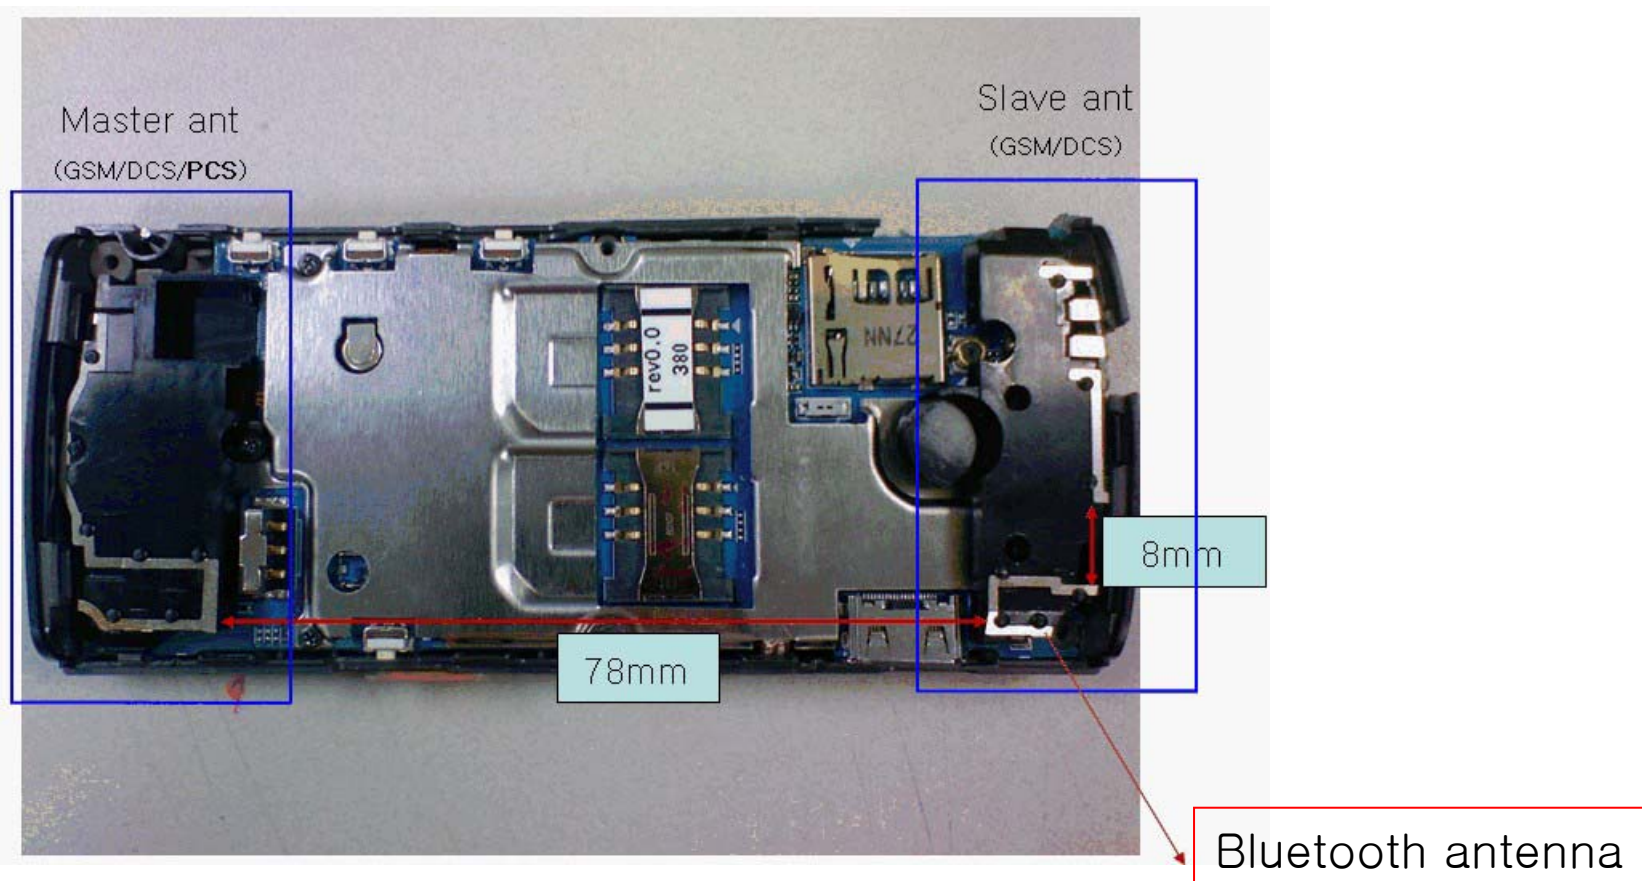

\* Placement of each antenna

– Main antenna

Master antenna : GSM900/DCS/PCS (It's on the top of the phone)

Slave antenna : GSM900/DCS (It's on the bottom of the phone)

– BT antenna : It is designed on the same antenna carrier of slave antenna

\* Antenna pattern

Maser antenna

DCS1800  
PCS1900

GSM900

Slave antenna/BT antenna

BT

DCS

GSM900