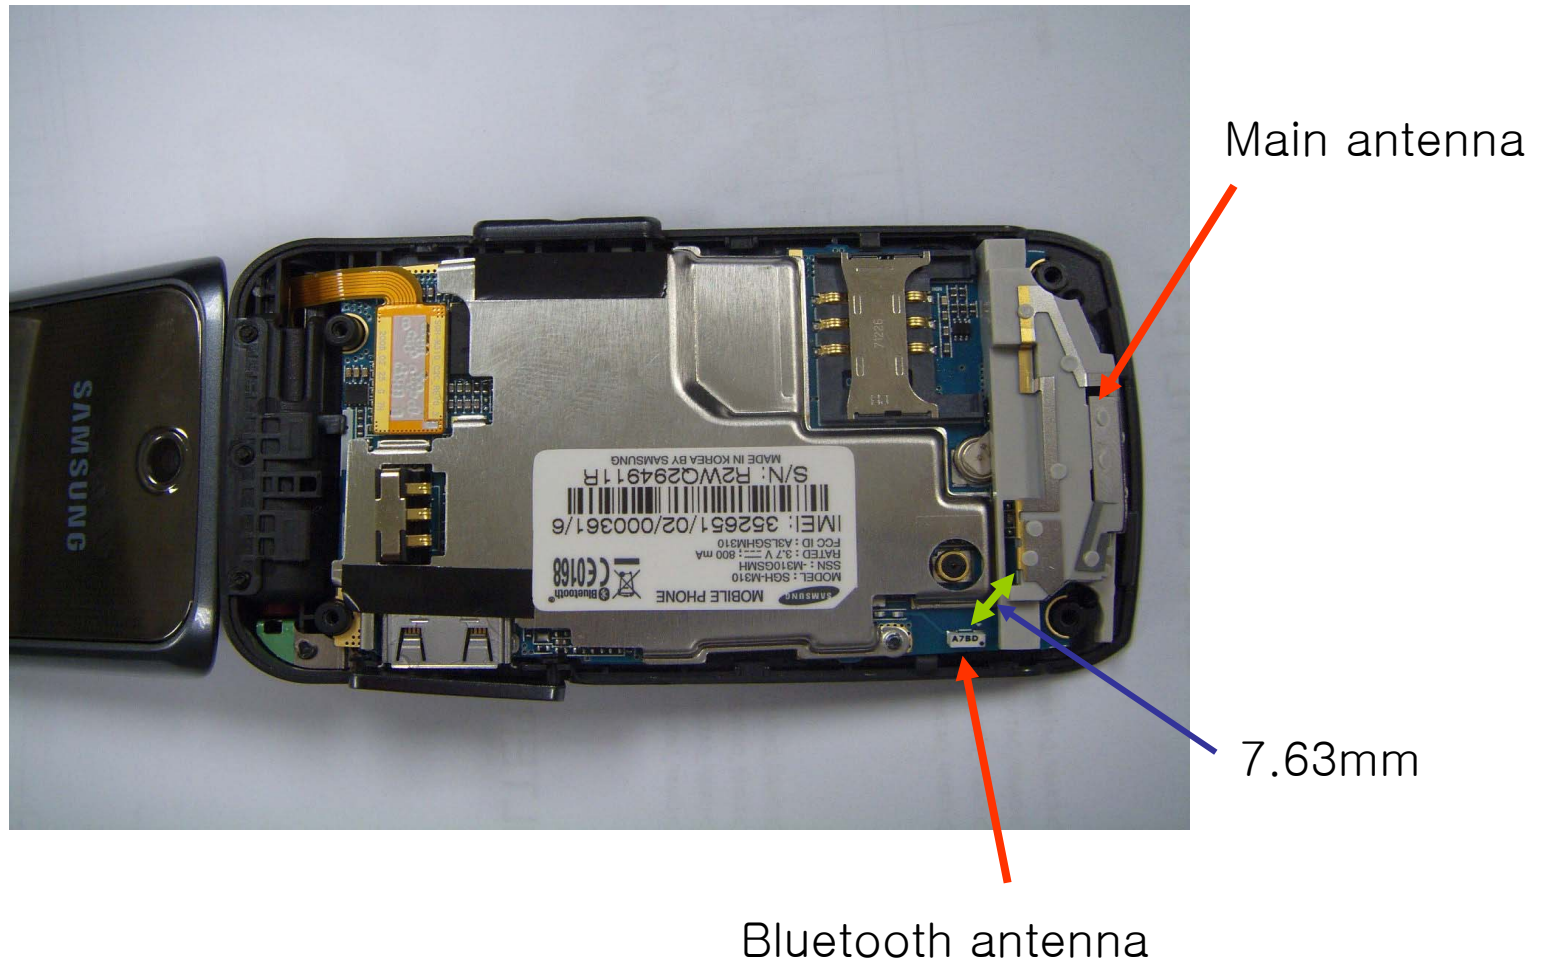

ZQ212601
021119
96A
SGH-M310V

A78D

* Placement of each antenna in folder close

Main antenna

Bluetooth antenna

* Placement of each antenna in folder open

* Antenna pattern

DCS1800

GSM850

PCS1900

GSM900

* Distance between Bluetooth antenna and PCS antenna

- No difference of distance between bluetooth antenna and PCS1900 antenna for each case of folder open and close, because antennas are in the same plastic all together.