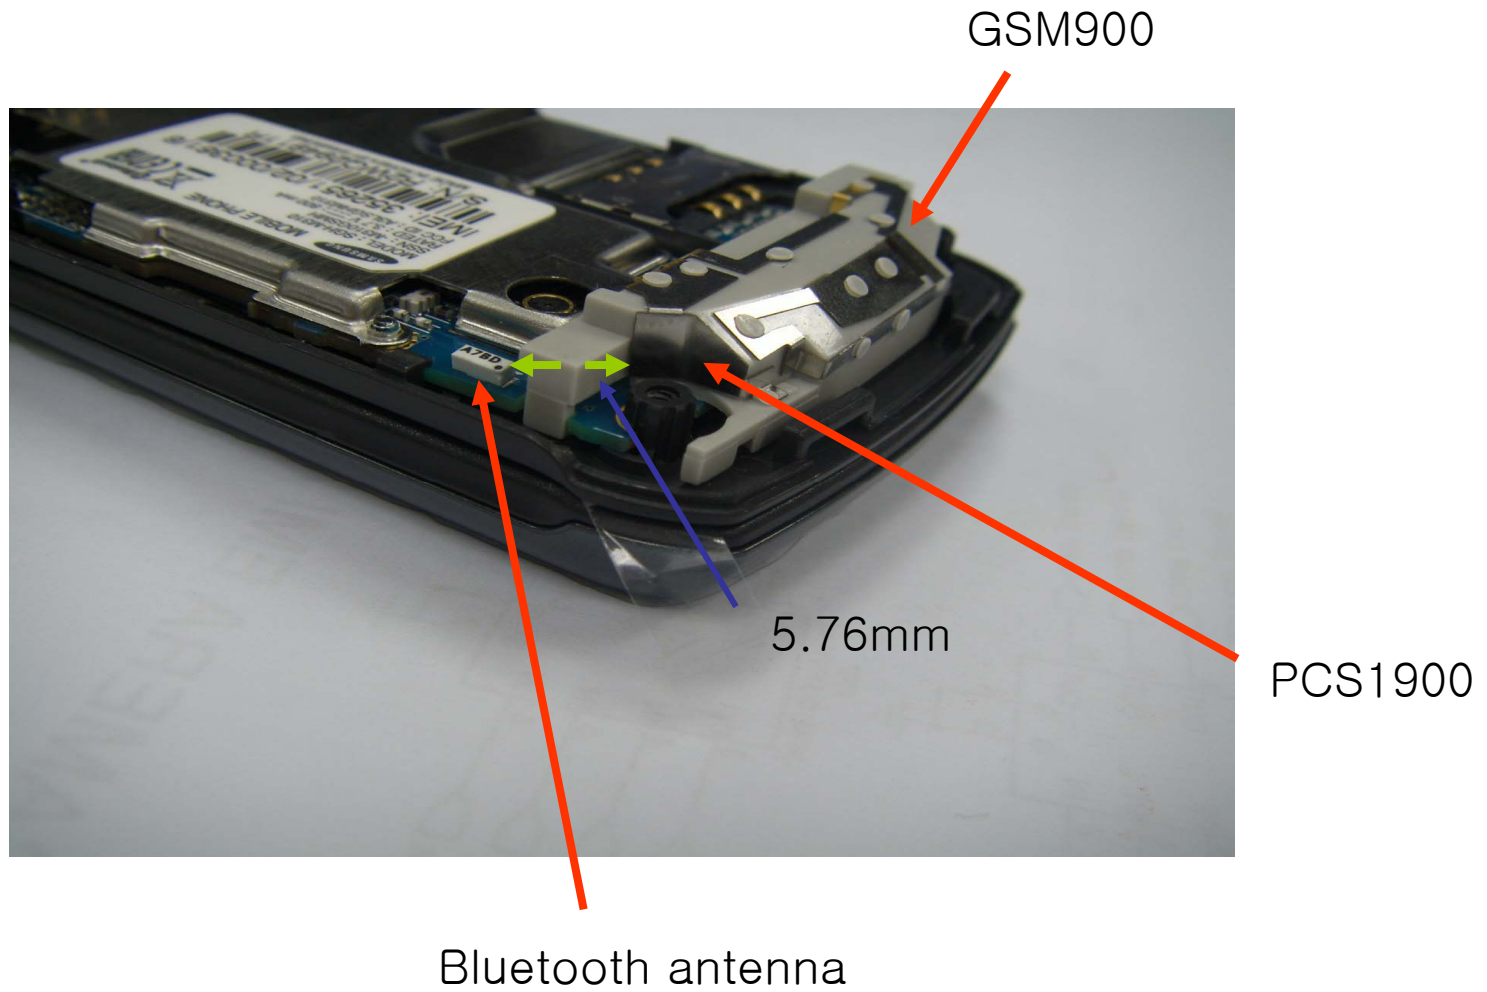

ZQ212601
021119
96A
SGH-M310V

A78D

* Placement of each antenna in folder close

Main antenna

Bluetooth antenna

* Placement of each antenna in folder open

* Antenna pattern

DCS1800

GSM850

PCS1900

GSM900

* Distance between Bluetooth antenna and PCS antenna

- No difference of distance between bluetooth antenna and PCS1900 antenna for each case of folder open and close, because antennas are in the same plastic all together.