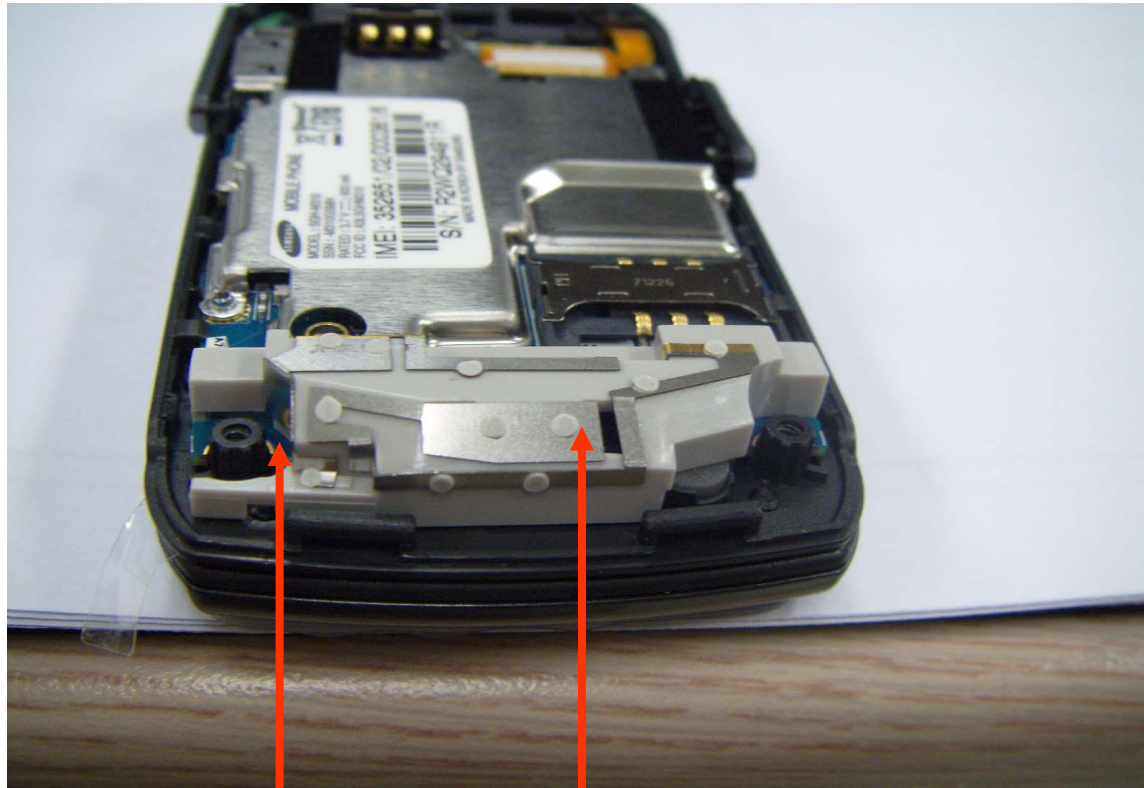

ZQ212601
021119
96A
SGH-M310V

A78D

* Placement of each antenna in folder close

Main antenna

Bluetooth antenna

* Placement of each antenna in folder open

* Antenna pattern

DCS1800

GSM850

PCS1900

GSM900

* Distance between Bluetooth antenna and PCS antenna

- No difference of distance between bluetooth antenna and PCS1900 antenna for each case of folder open and close, because antennas are in the same plastic all together.