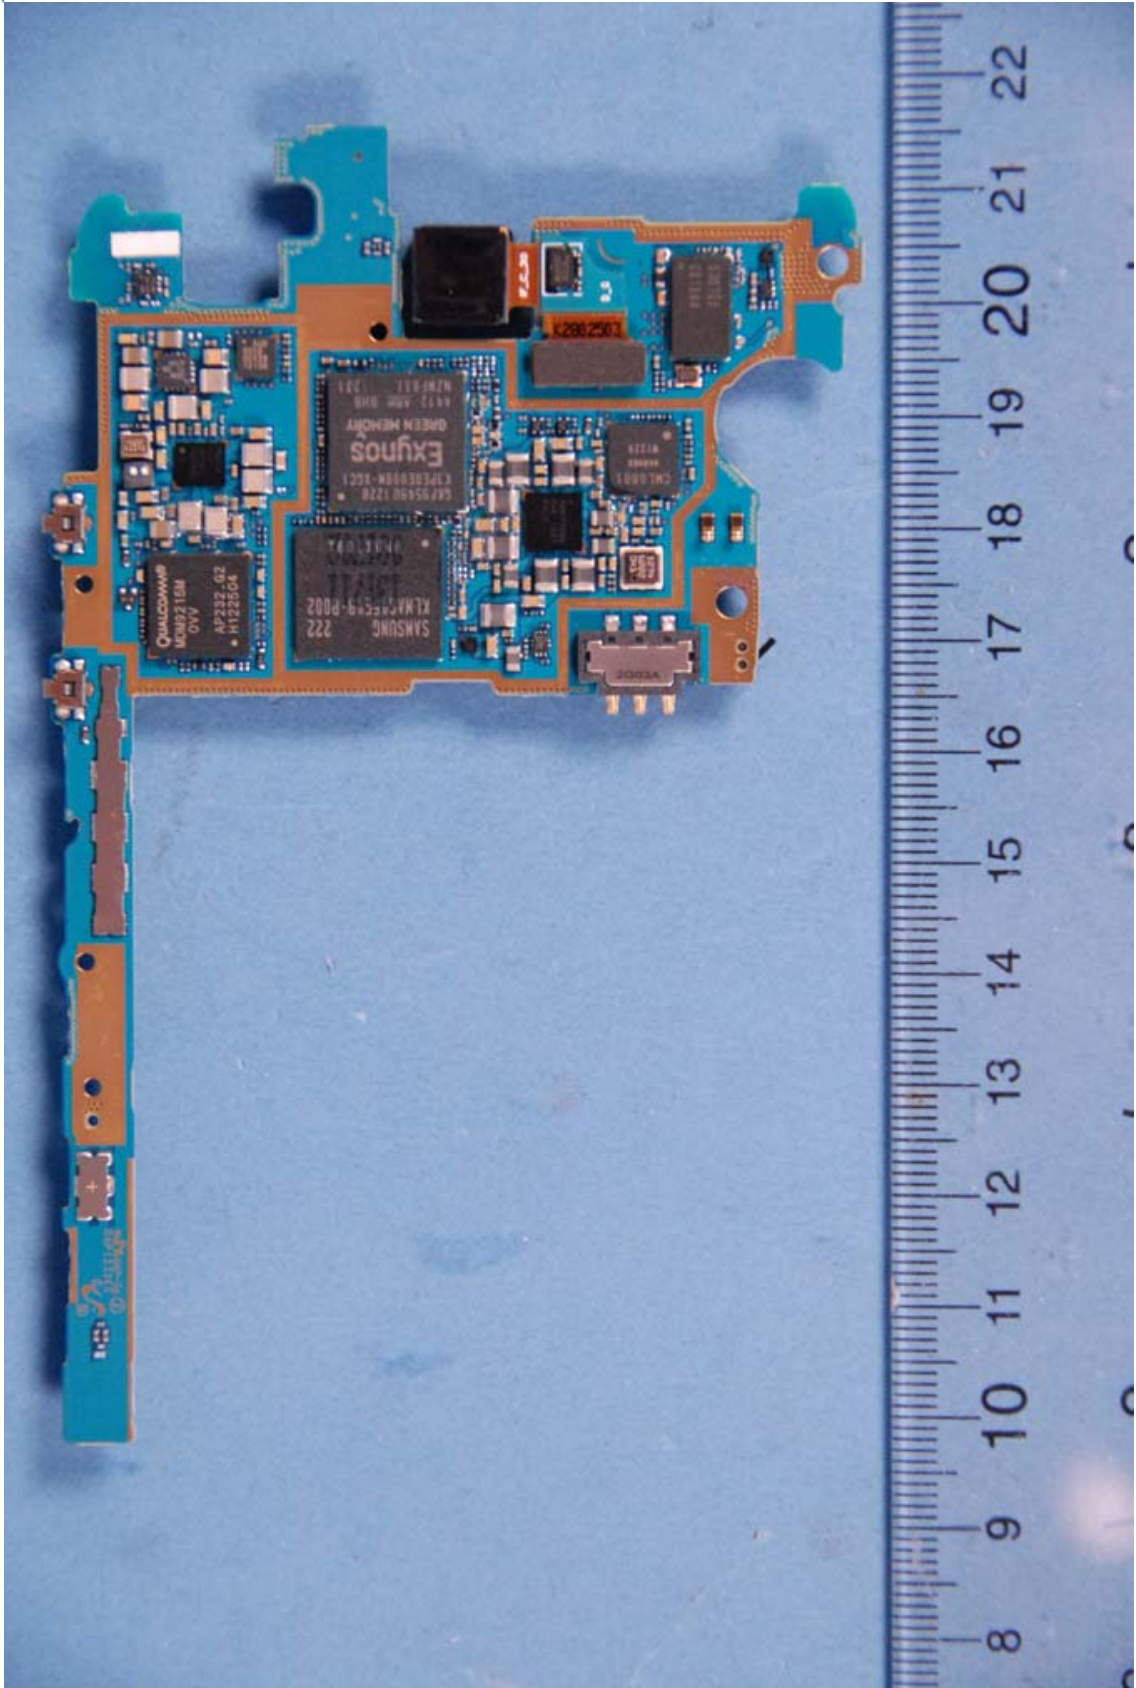

**INTERNAL PHOTOGRAPHS**

	<p>Samsung Electronics Co., Ltd. FCC ID: A3LSGHI317</p>	<p>Model: SGH-I317</p>
<p>Internal Photos</p>	<p>EUT Type: Portable Handset</p>	<p>Page 1 of 9</p>

	<p>Samsung Electronics Co., Ltd. FCC ID: A3LSGHI317</p>	<p>Model: SGH-I317</p>
<p>Internal Photos</p>	<p>EUT Type: Portable Handset</p>	<p>Page 2 of 9</p>

	Samsung Electronics Co., Ltd. FCC ID: A3LSGHI317	Model: SGH-I317
Internal Photos	EUT Type: Portable Handset	Page 3 of 9

	Samsung Electronics Co., Ltd. FCC ID: A3LSGHI317	Model: SGH-I317
Internal Photos	EUT Type: Portable Handset	Page 4 of 9

	Samsung Electronics Co., Ltd. FCC ID: A3LSGH1317	Model: SGH-I317
Internal Photos	EUT Type: Portable Handset	Page 5 of 9

	Samsung Electronics Co., Ltd. FCC ID: A3LSGH1317	Model: SGH-I317
Internal Photos	EUT Type: Portable Handset	Page 6 of 9