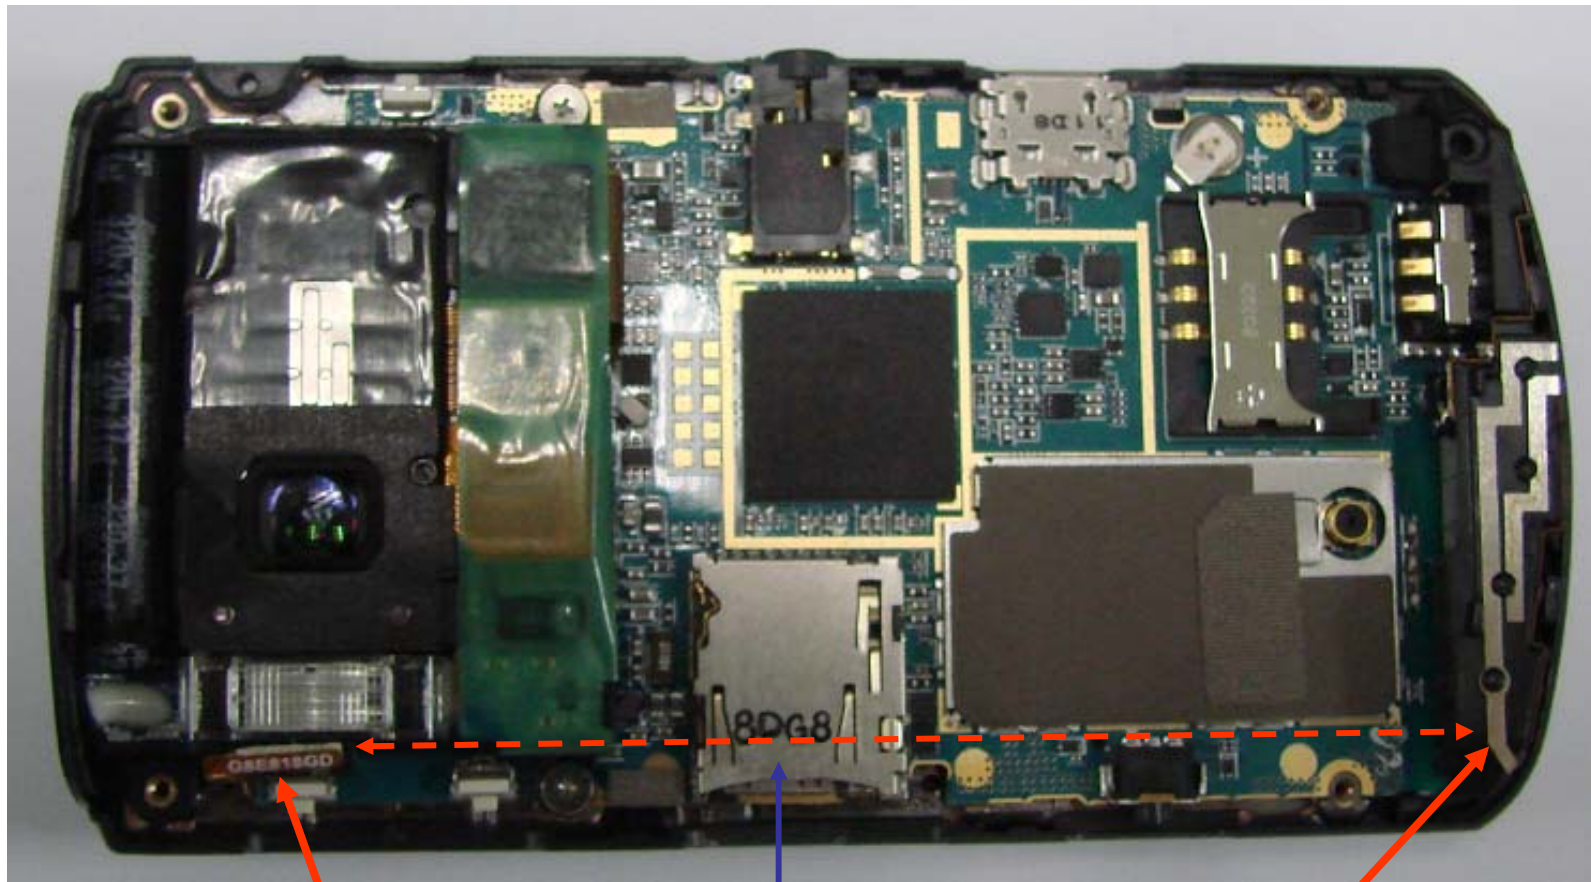

* Placement of each antenna in slide up

Bluetooth antenna

Main antenna

* Placement of each antenna in slide down

Bluetooth antenna

73 mm

Main antenna

* Antenna pattern

GSM850

GSM900

GPS

DCS1800

PCS1900

* Distance between Bluetooth antenna and PCS antenna

- No difference of distance between bluetooth antenna and PCS1900 antenna for each case of slide up and down, because antennas are in the same plastic all together.