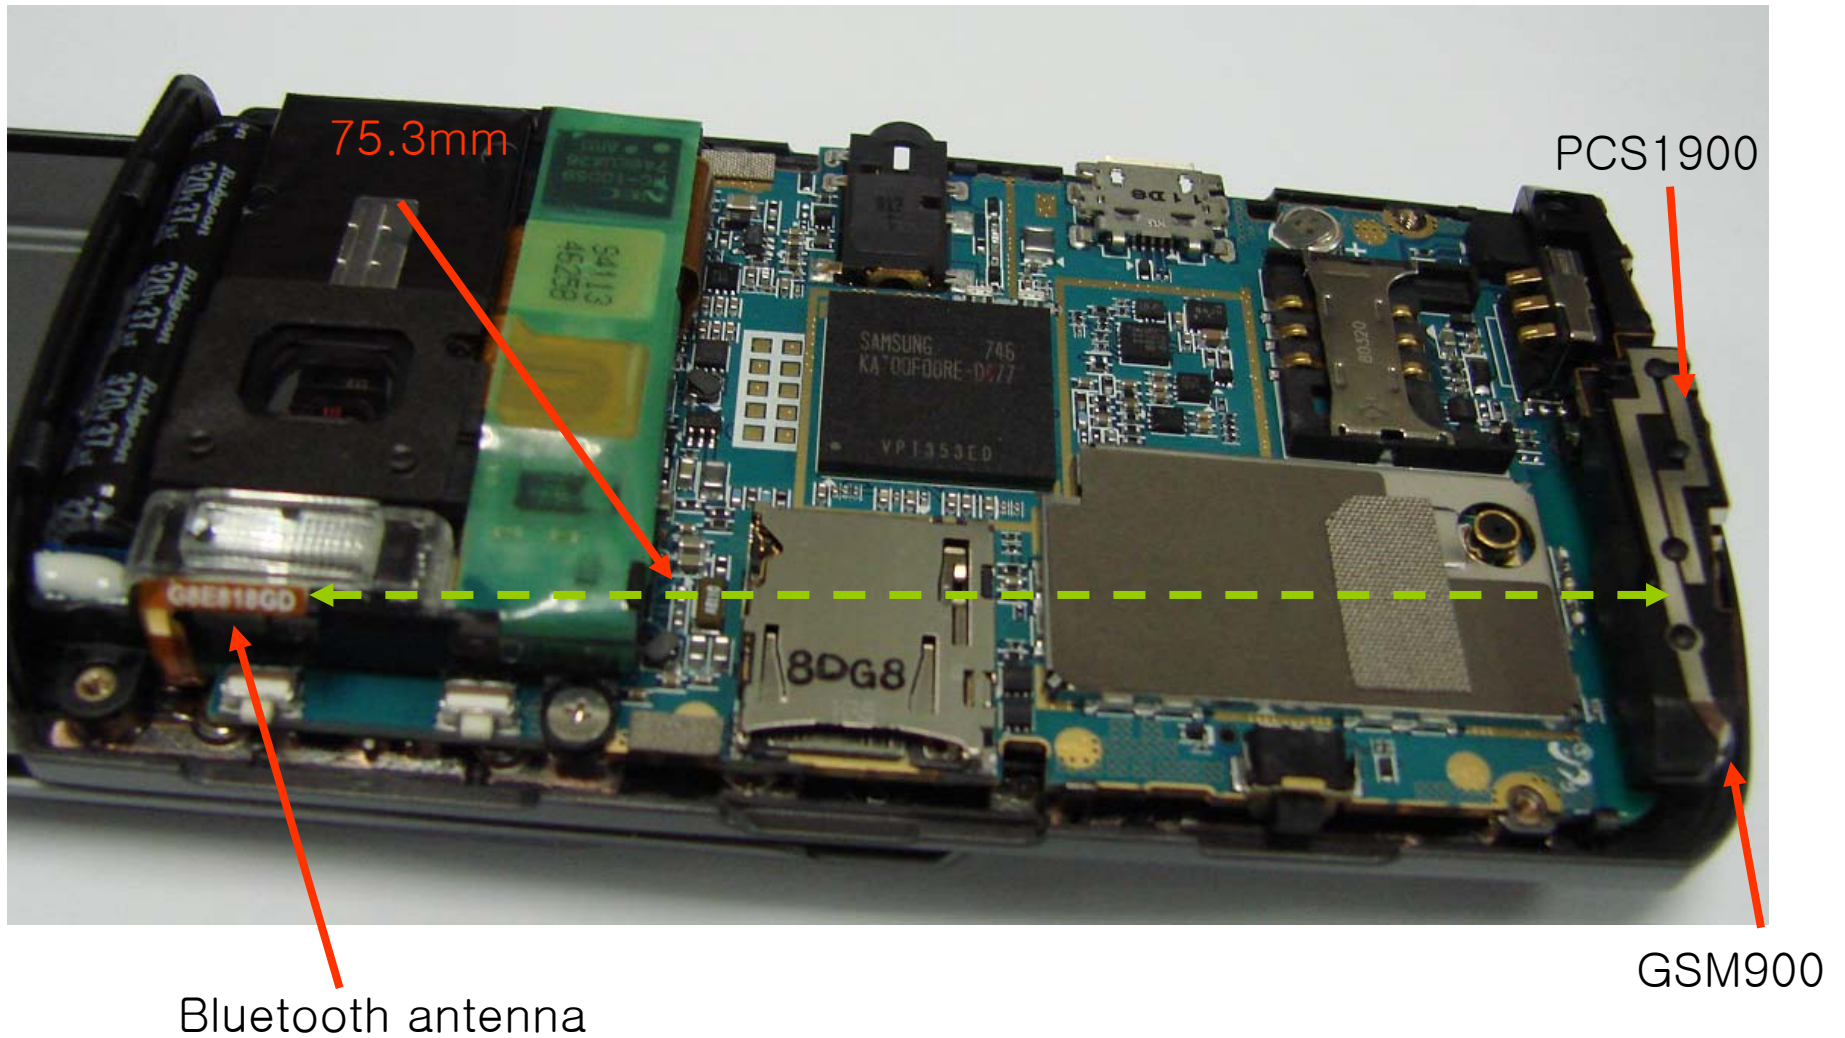

GSM850

GSM900

GPS

DCS1800

PCS1900

* Distance between Bluetooth antenna and PCS antenna

- No difference of distance between bluetooth antenna and PCS1900 antenna for each case of slide up and down, because antennas are in the same plastic all together.