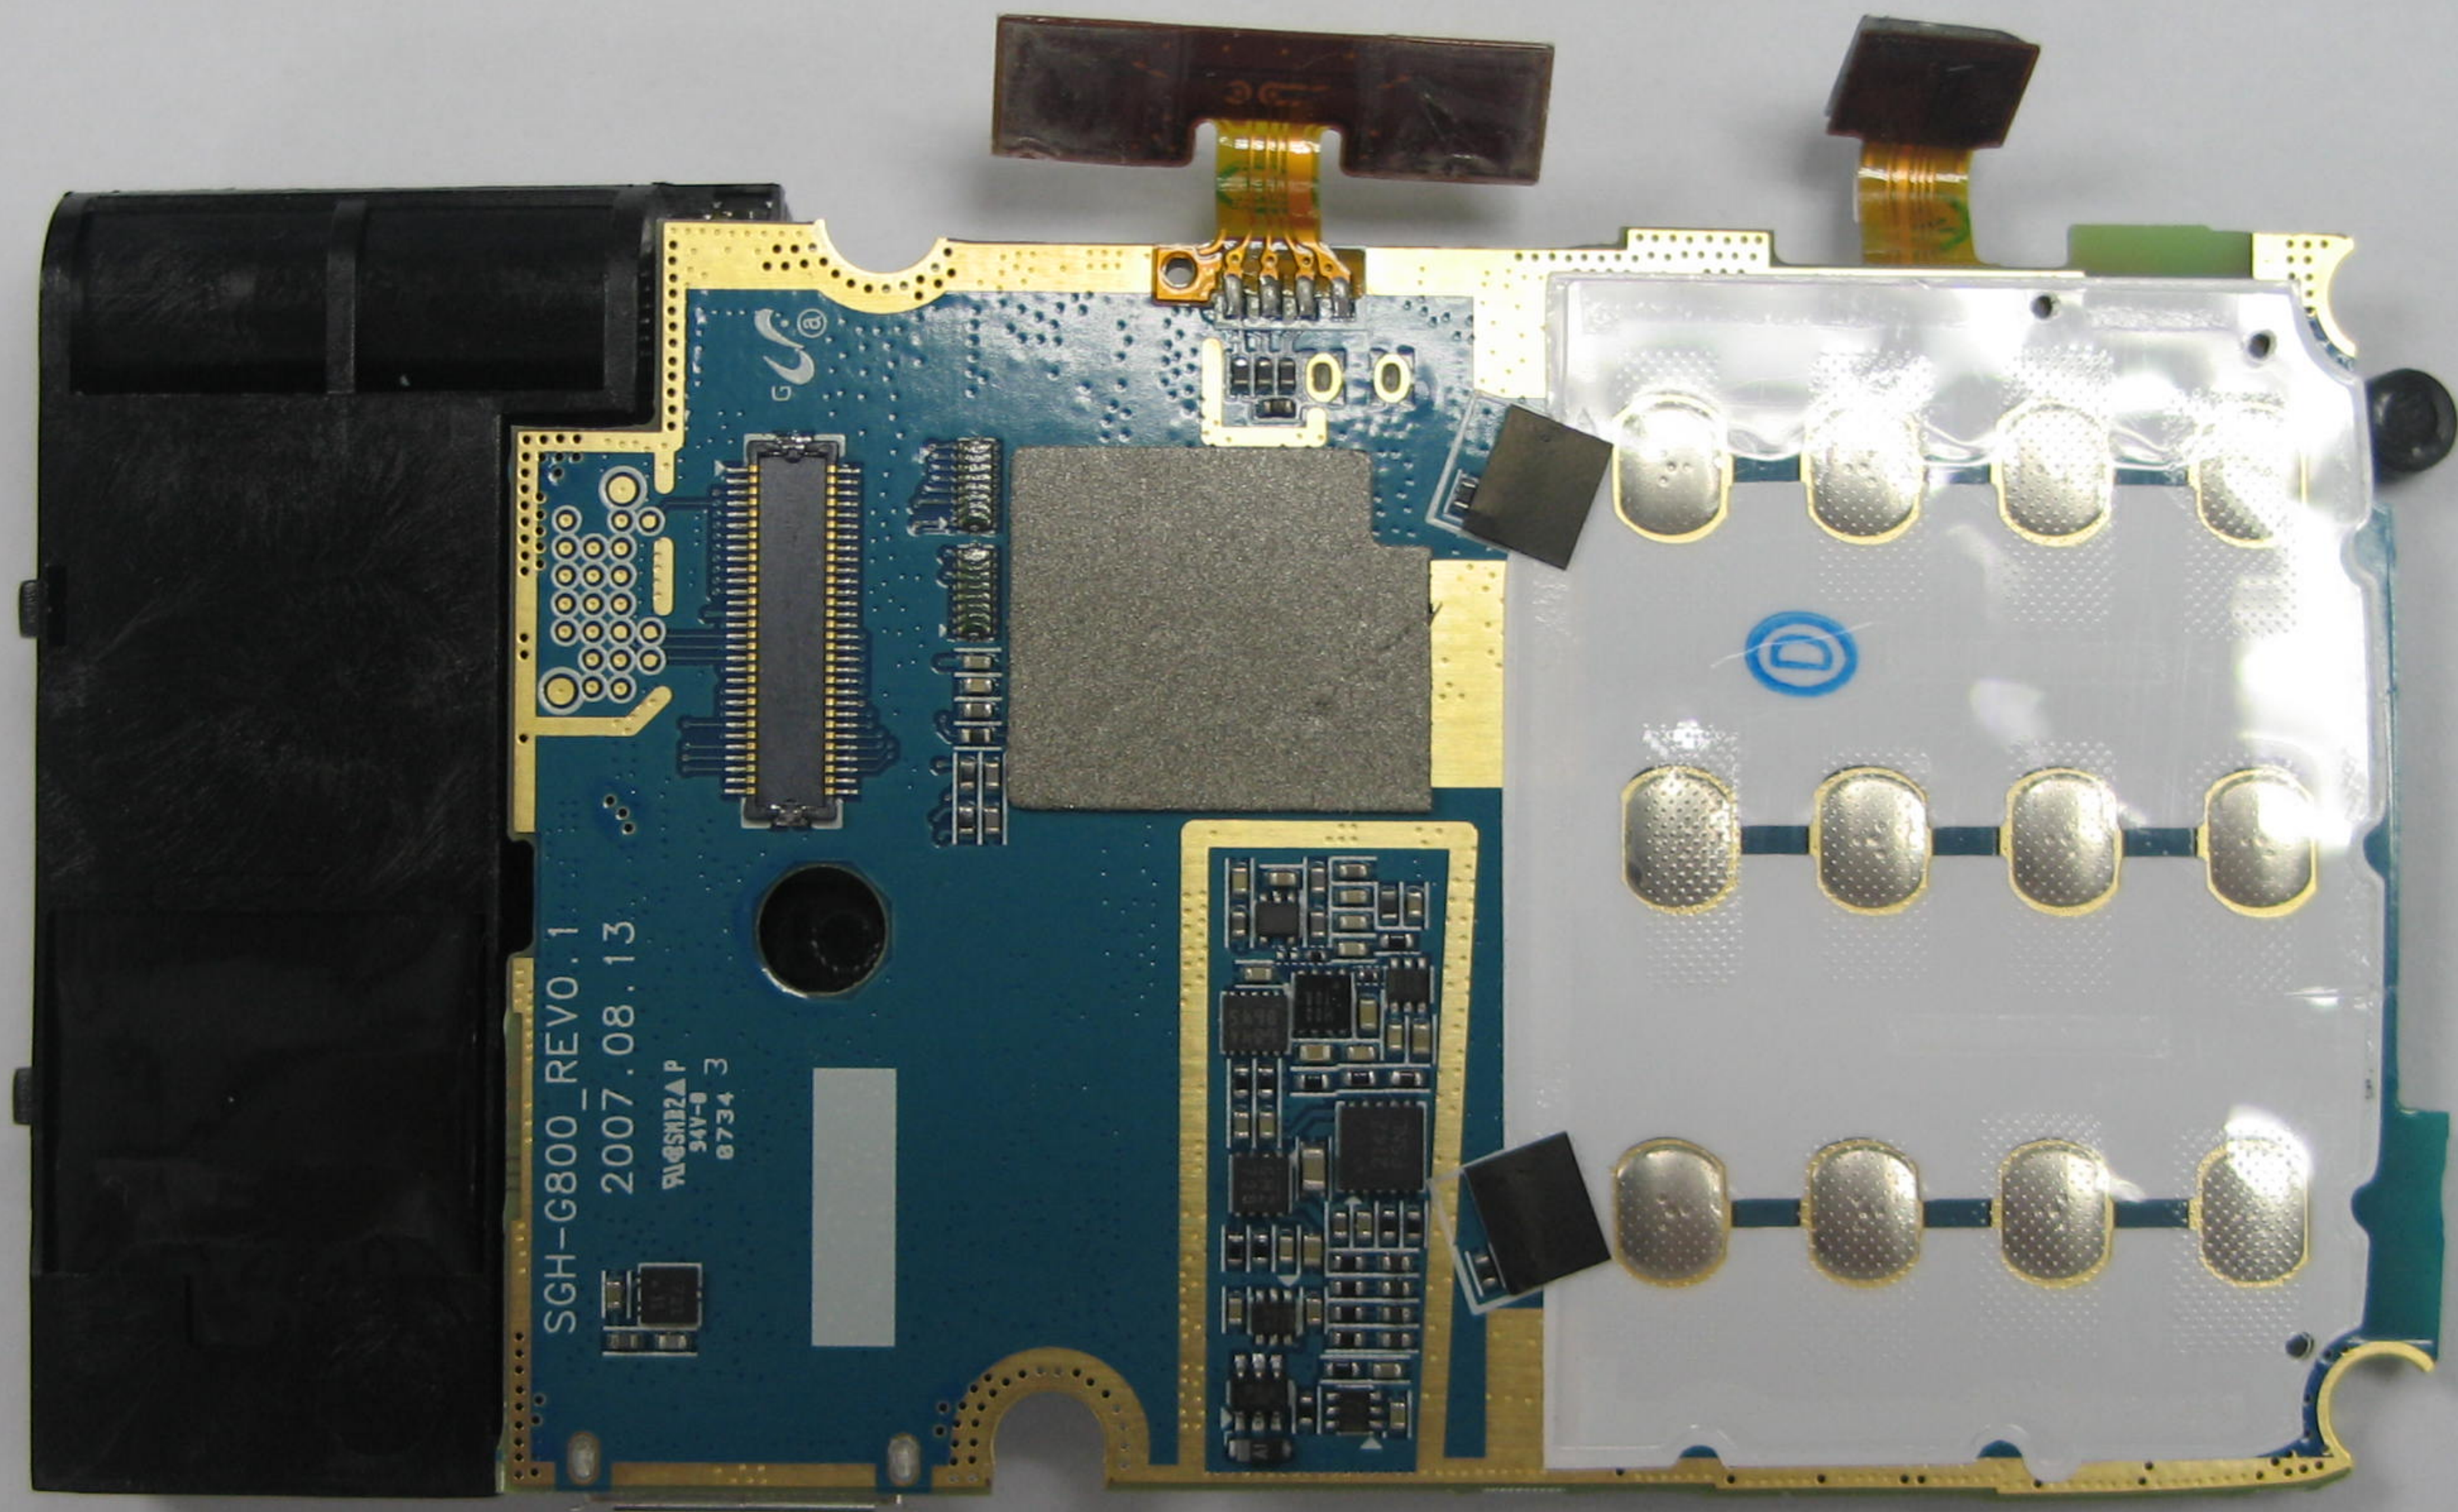

SGH-G800 MB R04
LFS.D@G 8732 3

C77A

QUALCOMM
MSM8280
822277.0
H5715008

PHOTO-FLASH
320v30µF
PHOTO-FLASH
320v30µF

SGH-G800
REV.0.5 G
S.7.03

SGH-G800_REVO.1
2007.08.13
P16SH12A P
34V-8
8734 3