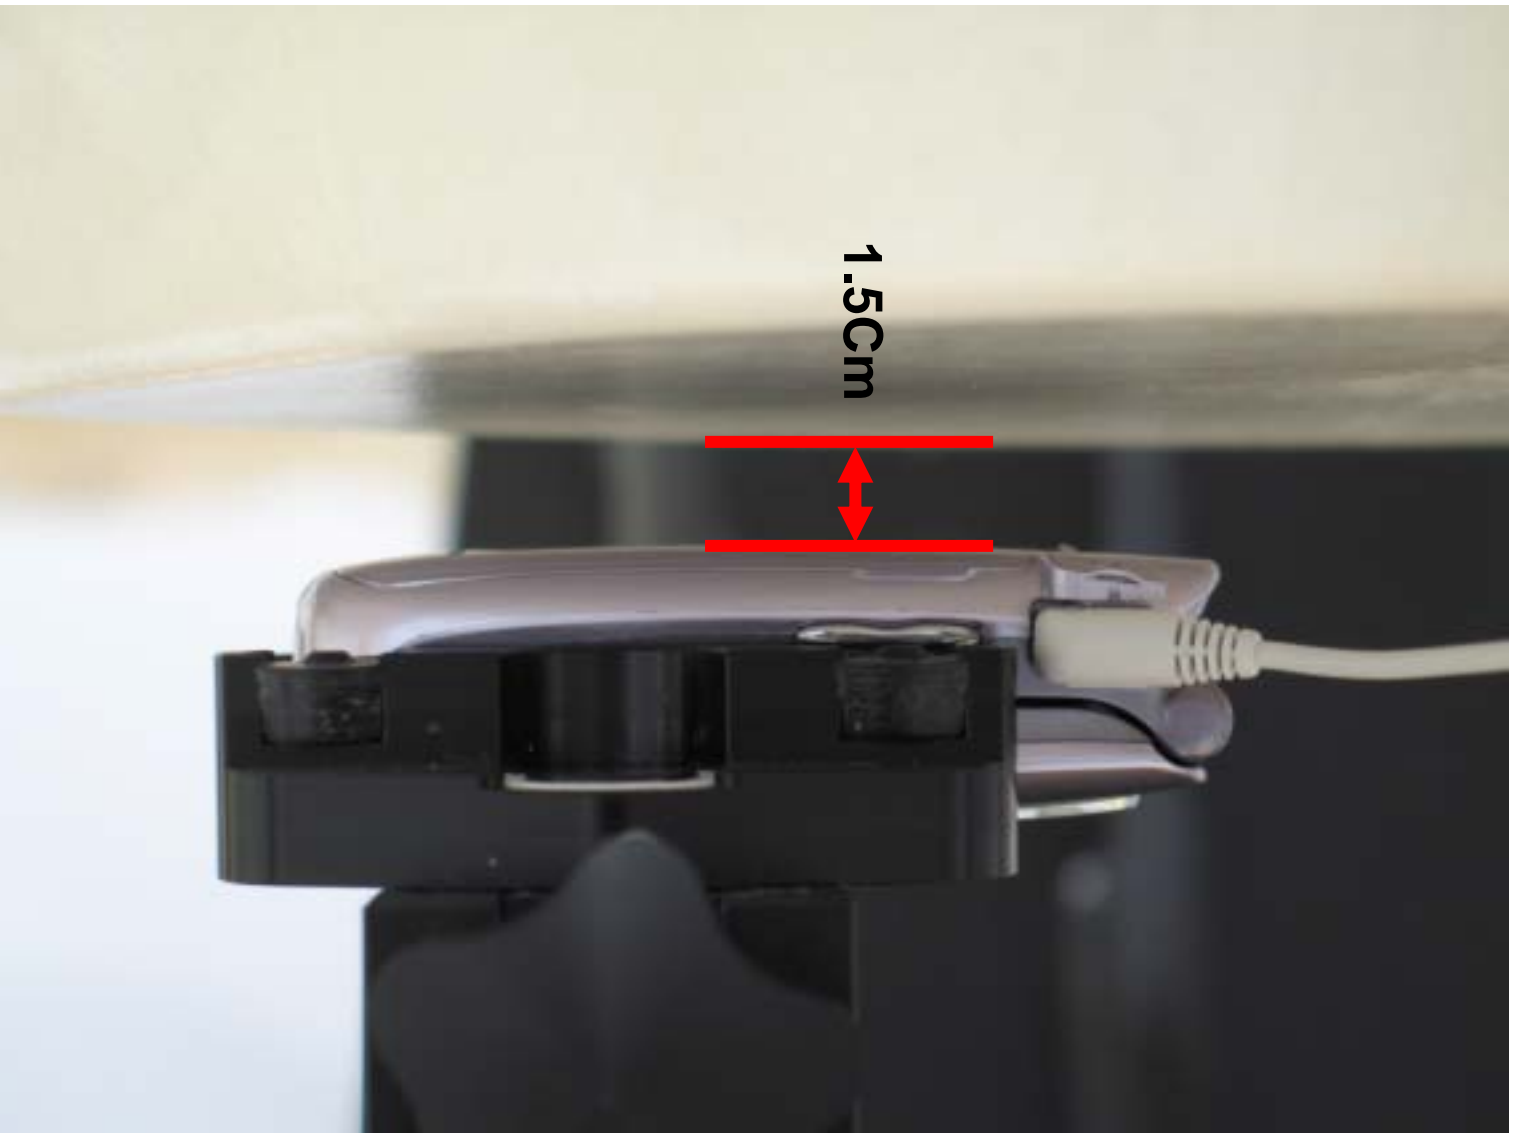

© 2005 SAMSUNG ELECTRONICS Co., Ltd.

SAMSUNG FCC ID: A3LSGHE640
Single-Band PCS GSM Phone with Bluetooth

© 2005 SAMSUNG ELECTRONICS Co., Ltd.

SAMSUNG FCC ID: A3LSGHE640
Single-Band PCS GSM Phone with Bluetooth