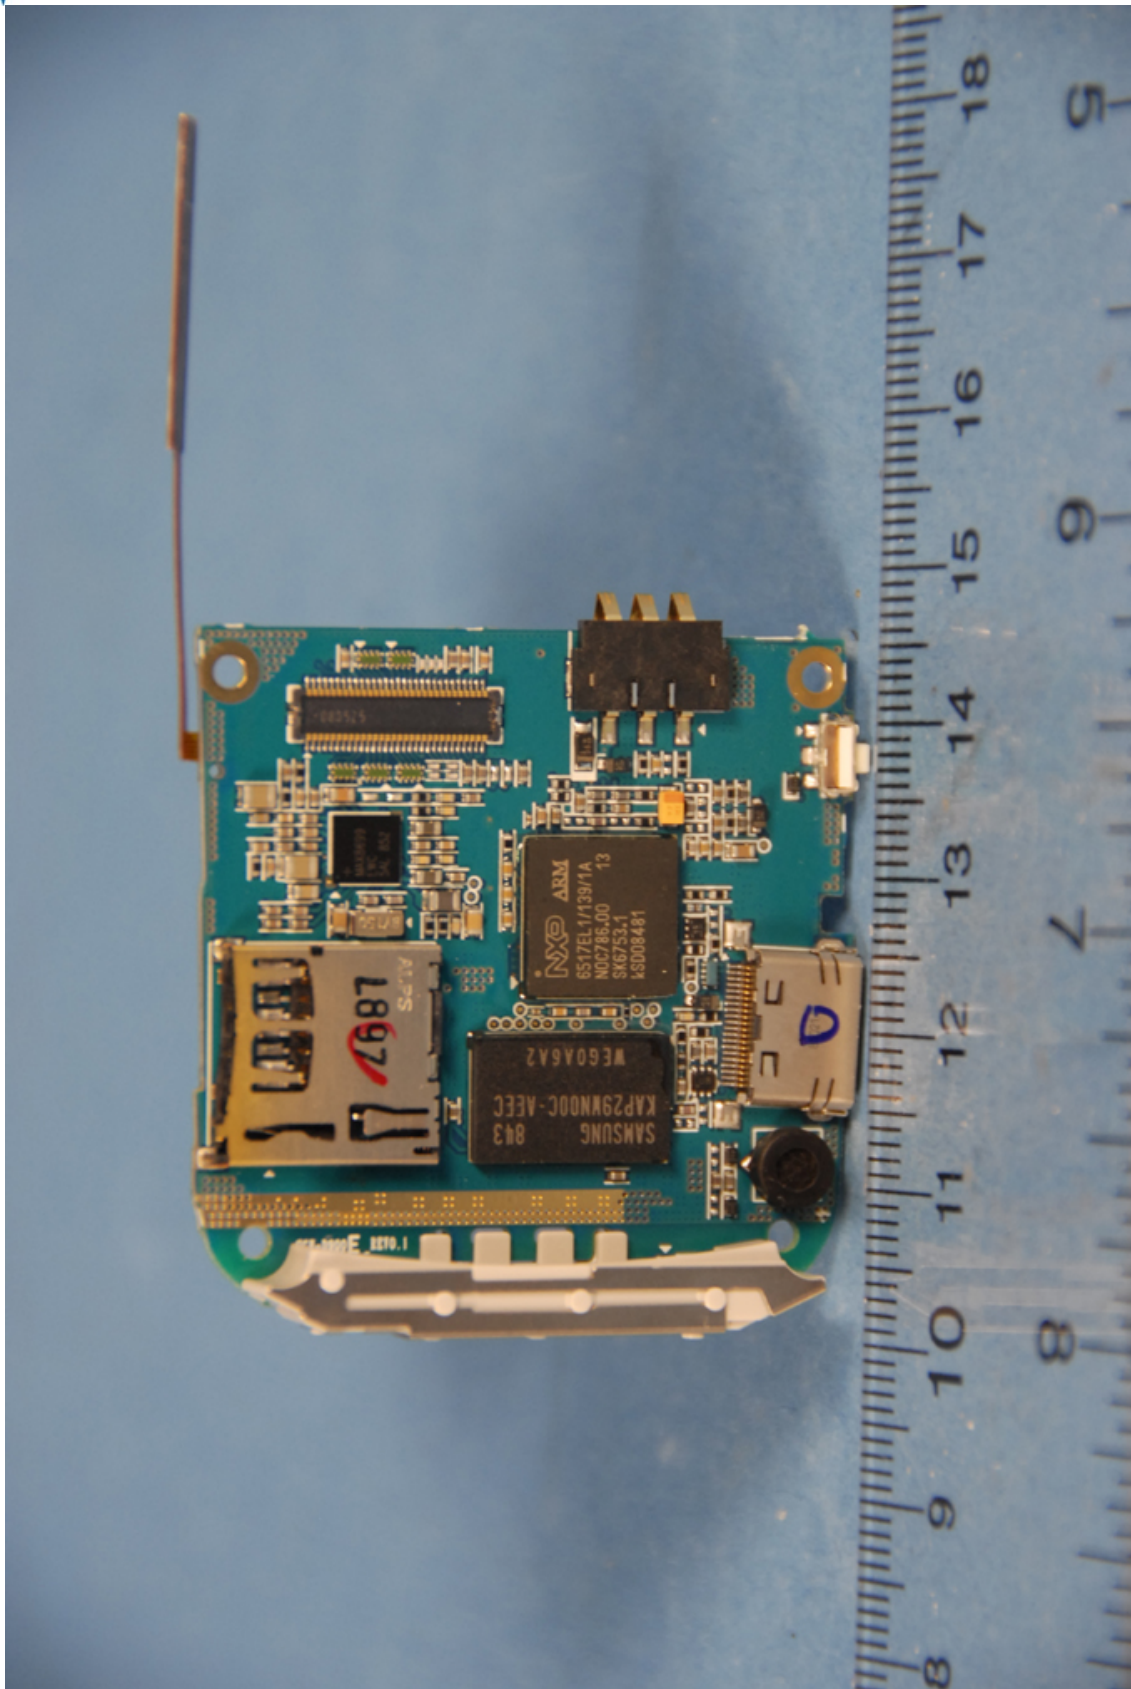

INTERNAL PHOTOGRAPHS

	Samsung Electronics Co., Ltd. FCC ID: A3LSGHD900E	Model: SGH-D900e
Internal Photos	EUT Type: 850/1900 GSM/GPRS/EDGE Phone with Bluetooth	Page 1 of 10

	<p>Samsung Electronics Co., Ltd. FCC ID: A3LSGHD900E</p>	<p>Model: SGH-D900e</p>
<p>Internal Photos</p>	<p>EUT Type: 850/1900 GSM/GPRS/EDGE Phone with Bluetooth</p>	<p>Page 2 of 10</p>

	<p>Samsung Electronics Co., Ltd. FCC ID: A3LSGHD900E</p>	<p>Model: SGH-D900e</p>
<p>Internal Photos</p>	<p>EUT Type: 850/1900 GSM/GPRS/EDGE Phone with Bluetooth</p>	<p>Page 3 of 10</p>

	Samsung Electronics Co., Ltd. FCC ID: A3LSGHD900E	Model: SGH-D900e
Internal Photos	EUT Type: 850/1900 GSM/GPRS/EDGE Phone with Bluetooth	Page 4 of 10

	<p>Samsung Electronics Co., Ltd. FCC ID: A3LSGHD900E</p>	<p>Model: SGH-D900e</p>
<p>Internal Photos</p>	<p>EUT Type: 850/1900 GSM/GPRS/EDGE Phone with Bluetooth</p>	<p>Page 5 of 10</p>

	<p>Samsung Electronics Co., Ltd. FCC ID: A3LSGHD900E</p>	<p>Model: SGH-D900e</p>
<p>Internal Photos</p>	<p>EUT Type: 850/1900 GSM/GPRS/EDGE Phone with Bluetooth</p>	<p>Page 6 of 10</p>

	Samsung Electronics Co., Ltd. FCC ID: A3LSGHD900E	Model: SGH-D900e
Internal Photos	EUT Type: 850/1900 GSM/GPRS/EDGE Phone with Bluetooth	Page 7 of 10

	Samsung Electronics Co., Ltd. FCC ID: A3LSGHD900E	Model: SGH-D900e
Internal Photos	EUT Type: 850/1900 GSM/GPRS/EDGE Phone with Bluetooth	Page 8 of 10