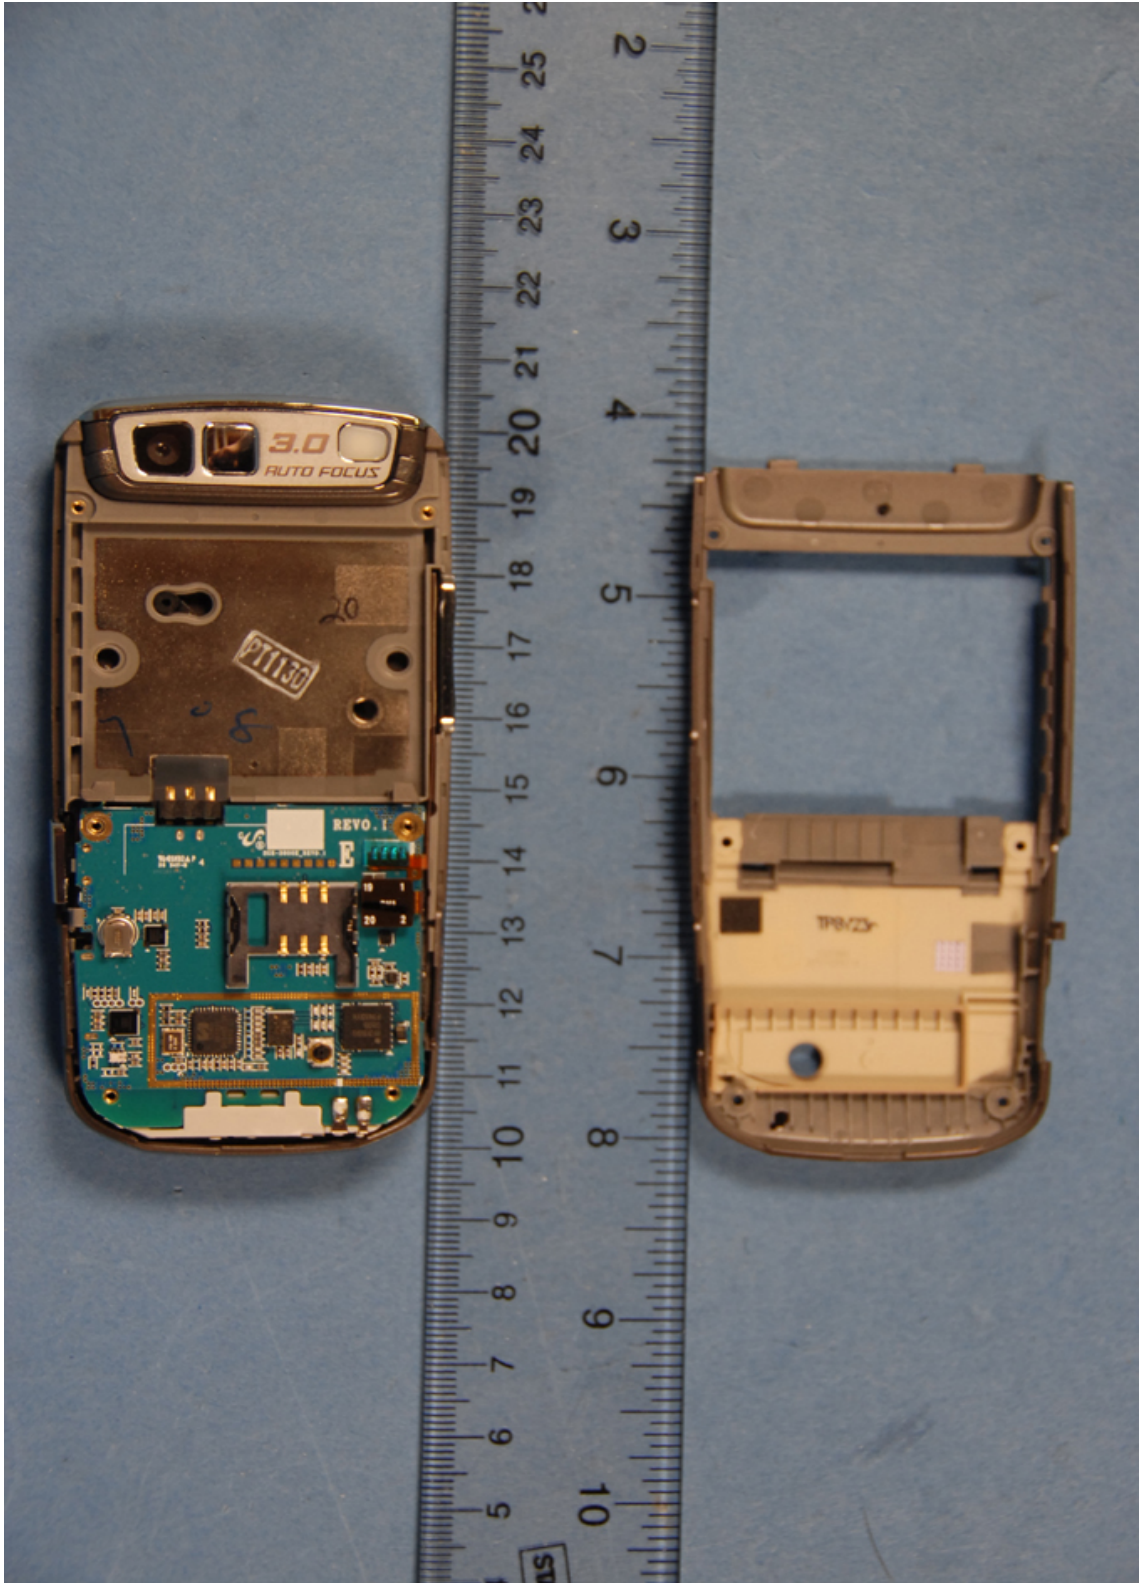

INTERNAL PHOTOGRAPHS

	Samsung Electronics Co., Ltd. FCC ID: A3LSGHD900E	Model: SGH-D900e
Internal Photos	EUT Type: 850/1900 GSM/GPRS/EDGE Phone with Bluetooth	Page 1 of 10

	<p>Samsung Electronics Co., Ltd. FCC ID: A3LSGHD900E</p>	<p>Model: SGH-D900e</p>
<p>Internal Photos</p>	<p>EUT Type: 850/1900 GSM/GPRS/EDGE Phone with Bluetooth</p>	<p>Page 2 of 10</p>

	<p>Samsung Electronics Co., Ltd. FCC ID: A3LSGHD900E</p>	<p>Model: SGH-D900e</p>
<p>Internal Photos</p>	<p>EUT Type: 850/1900 GSM/GPRS/EDGE Phone with Bluetooth</p>	<p>Page 3 of 10</p>

	Samsung Electronics Co., Ltd. FCC ID: A3LSGHD900E	Model: SGH-D900e
Internal Photos	EUT Type: 850/1900 GSM/GPRS/EDGE Phone with Bluetooth	Page 4 of 10

	<p>Samsung Electronics Co., Ltd. FCC ID: A3LSGHD900E</p>	<p>Model: SGH-D900e</p>
<p>Internal Photos</p>	<p>EUT Type: 850/1900 GSM/GPRS/EDGE Phone with Bluetooth</p>	<p>Page 5 of 10</p>

	<p>Samsung Electronics Co., Ltd. FCC ID: A3LSGHD900E</p>	<p>Model: SGH-D900e</p>
<p>Internal Photos</p>	<p>EUT Type: 850/1900 GSM/GPRS/EDGE Phone with Bluetooth</p>	<p>Page 6 of 10</p>

	Samsung Electronics Co., Ltd. FCC ID: A3LSGHD900E	Model: SGH-D900e
Internal Photos	EUT Type: 850/1900 GSM/GPRS/EDGE Phone with Bluetooth	Page 7 of 10

	Samsung Electronics Co., Ltd. FCC ID: A3LSGHD900E	Model: SGH-D900e
Internal Photos	EUT Type: 850/1900 GSM/GPRS/EDGE Phone with Bluetooth	Page 8 of 10