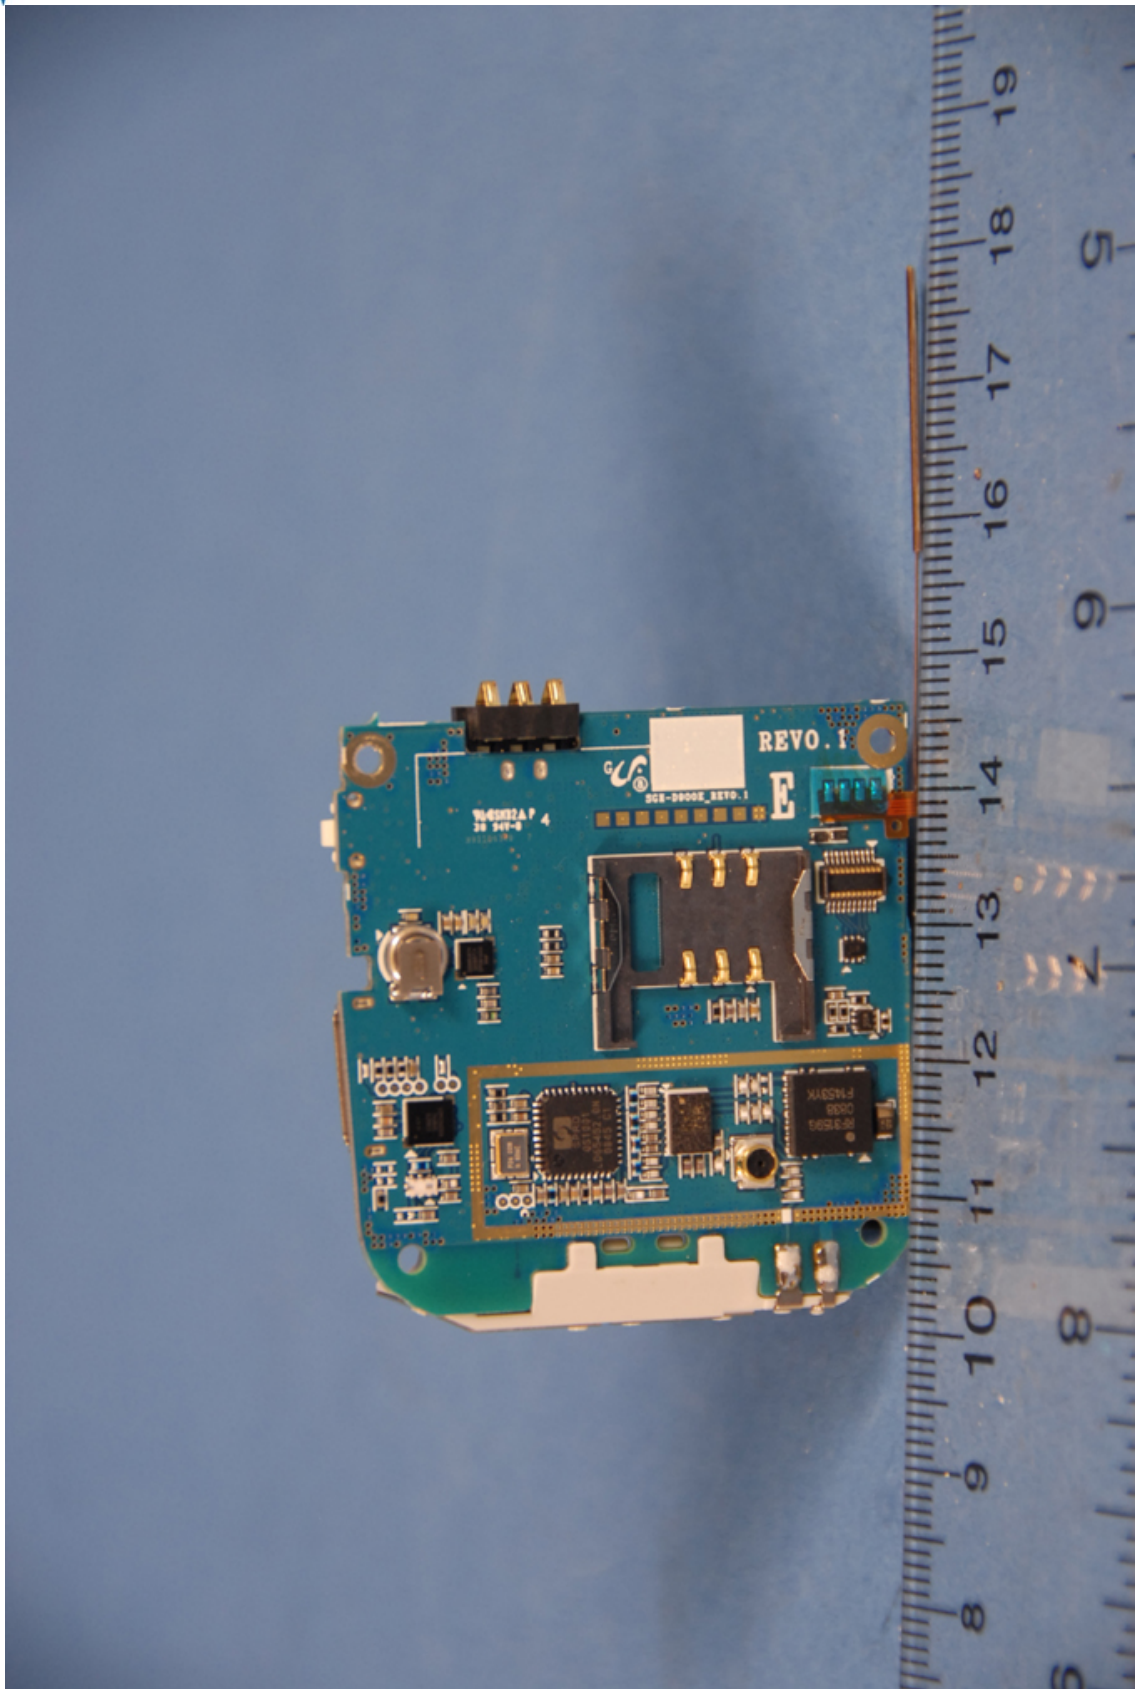

INTERNAL PHOTOGRAPHS

	Samsung Electronics Co., Ltd. FCC ID: A3LSGHD900E	Model: SGH-D900e
Internal Photos	EUT Type: 850/1900 GSM/GPRS/EDGE Phone with Bluetooth	Page 1 of 10

	<p>Samsung Electronics Co., Ltd. FCC ID: A3LSGHD900E</p>	<p>Model: SGH-D900e</p>
<p>Internal Photos</p>	<p>EUT Type: 850/1900 GSM/GPRS/EDGE Phone with Bluetooth</p>	<p>Page 2 of 10</p>

	<p>Samsung Electronics Co., Ltd. FCC ID: A3LSGHD900E</p>	<p>Model: SGH-D900e</p>
<p>Internal Photos</p>	<p>EUT Type: 850/1900 GSM/GPRS/EDGE Phone with Bluetooth</p>	<p>Page 3 of 10</p>

	Samsung Electronics Co., Ltd. FCC ID: A3LSGHD900E	Model: SGH-D900e
Internal Photos	EUT Type: 850/1900 GSM/GPRS/EDGE Phone with Bluetooth	Page 4 of 10

	<p>Samsung Electronics Co., Ltd. FCC ID: A3LSGHD900E</p>	<p>Model: SGH-D900e</p>
<p>Internal Photos</p>	<p>EUT Type: 850/1900 GSM/GPRS/EDGE Phone with Bluetooth</p>	<p>Page 5 of 10</p>

	<p>Samsung Electronics Co., Ltd. FCC ID: A3LSGHD900E</p>	<p>Model: SGH-D900e</p>
<p>Internal Photos</p>	<p>EUT Type: 850/1900 GSM/GPRS/EDGE Phone with Bluetooth</p>	<p>Page 6 of 10</p>

	Samsung Electronics Co., Ltd. FCC ID: A3LSGHD900E	Model: SGH-D900e
Internal Photos	EUT Type: 850/1900 GSM/GPRS/EDGE Phone with Bluetooth	Page 7 of 10

	Samsung Electronics Co., Ltd. FCC ID: A3LSGHD900E	Model: SGH-D900e
Internal Photos	EUT Type: 850/1900 GSM/GPRS/EDGE Phone with Bluetooth	Page 8 of 10