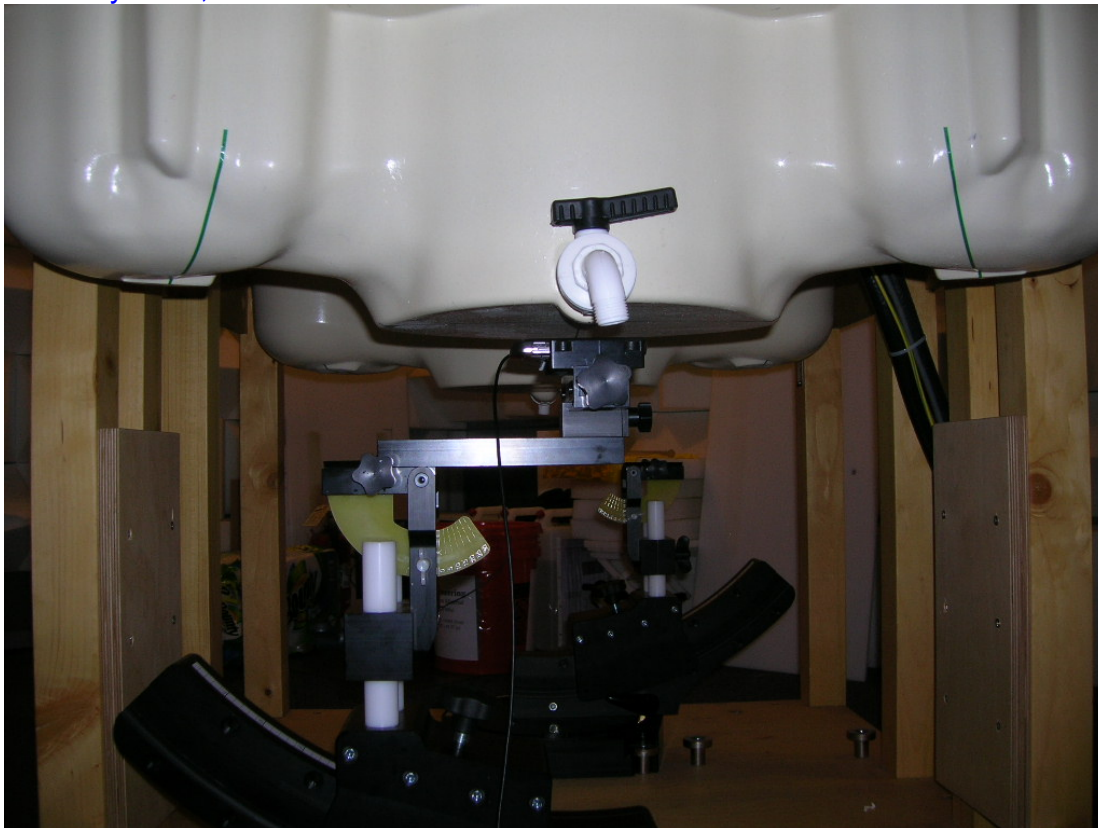

8. Left Head SAR, 15° Tilt, Slide In

9. Left Head SAR, Cheek Touch, Slide Out

10. Left Head SAR, 15° Tilt, Slide Out

11. Body SAR, Back Side

12. Body SAR, Back Side with 15mm Space

13. Body SAR, Front Side

14. Body SAR, Front Side with 15mm Space

	Samsung FCC ID: A3LSGHD900E	Model: SGH-D900e
SAR Test Setup Photos	850/1900 GSM/GPRS/EDGE Phone with Bluetooth	Page 7 of 7

© 2009 PCTEST Lab.

REV 2.1 05/24/2007