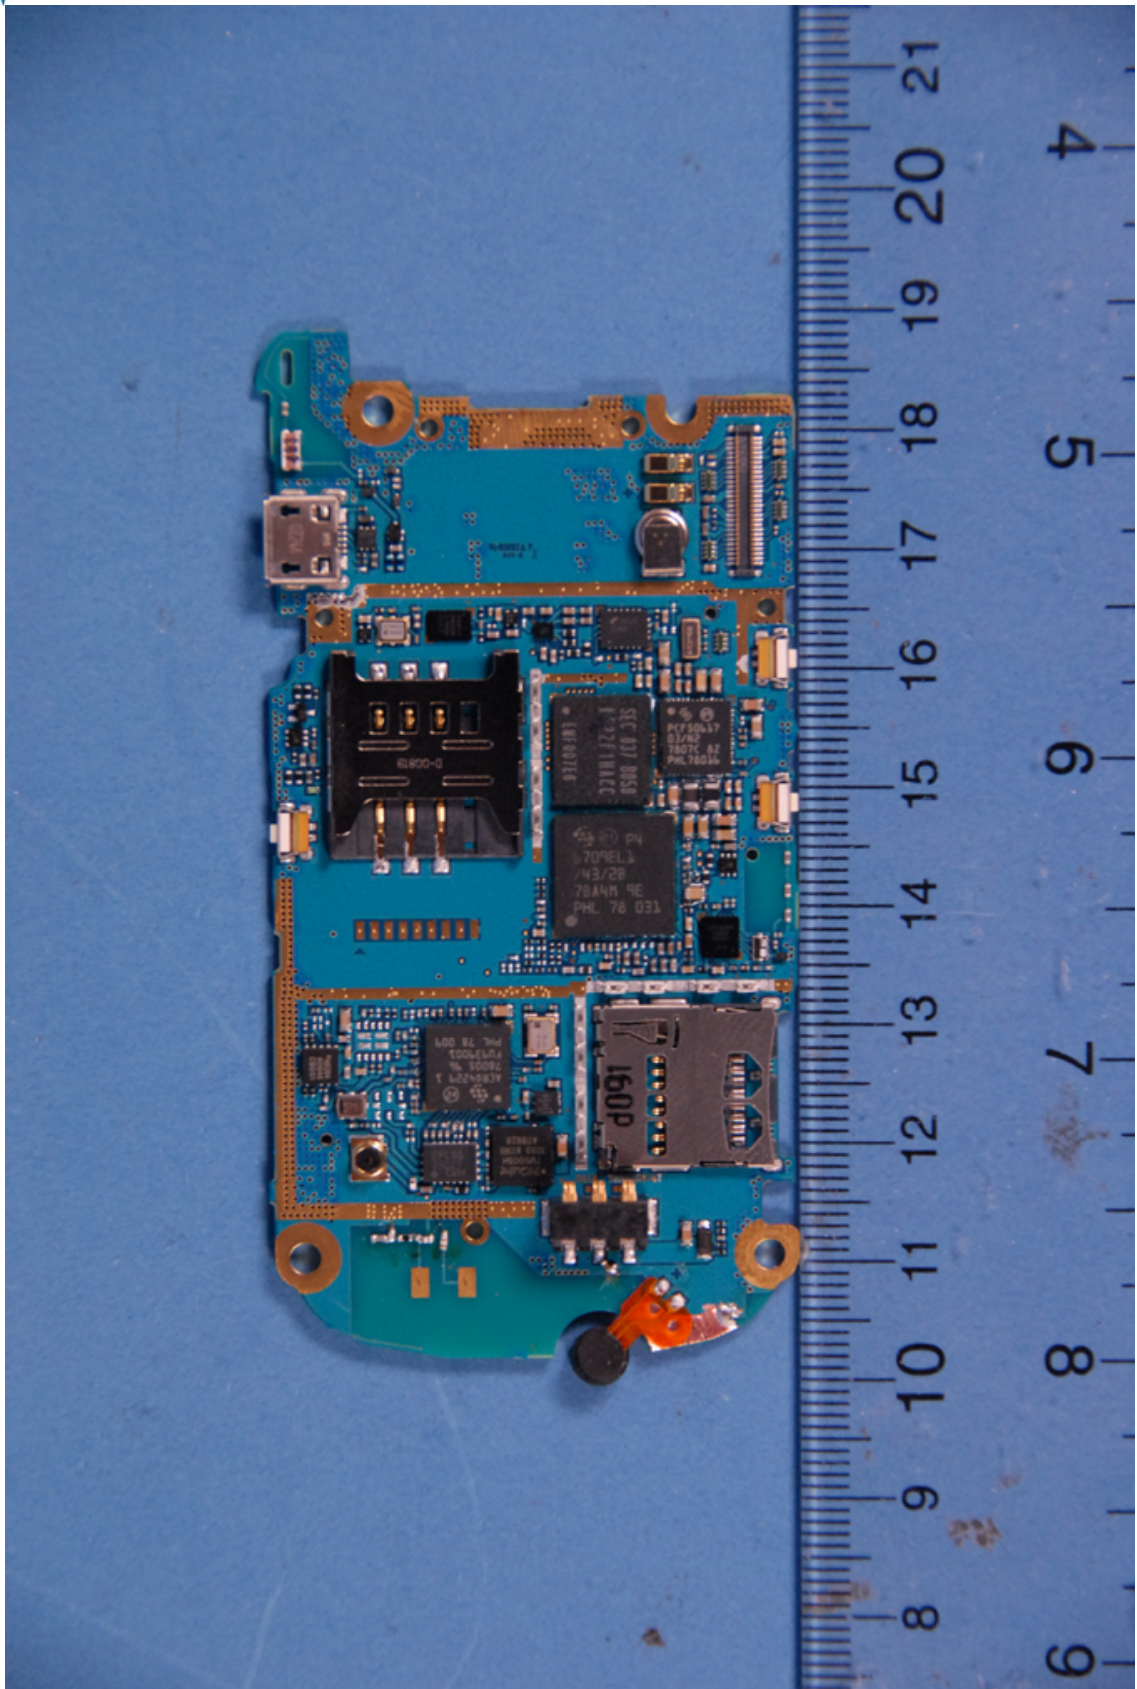

INTERNAL PHOTOGRAPHS

	<p>Samsung Electronics Co., Ltd. FCC ID: A3LSGHC414Y</p>	<p>Model: SGH-C414Y</p>
<p>Internal Photos</p>	<p>EUT Type: 850/1900 GSM/GPRS/EDGE and AWS WCDMA Phone with BT</p>	<p>Page 1 of 12</p>

	Samsung Electronics Co., Ltd. FCC ID: A3LSGHC414Y	Model: SGH-C414Y
Internal Photos	EUT Type: 850/1900 GSM/GPRS/EDGE and AWS WCDMA Phone with BT	Page 2 of 12

	Samsung Electronics Co., Ltd. FCC ID: A3LSGHC414Y	Model: SGH-C414Y
Internal Photos	EUT Type: 850/1900 GSM/GPRS/EDGE and AWS WCDMA Phone with BT	Page 3 of 12

	Samsung Electronics Co., Ltd. FCC ID: A3LSGHC414Y	Model: SGH-C414Y
Internal Photos	EUT Type: 850/1900 GSM/GPRS/EDGE and AWS WCDMA Phone with BT	Page 4 of 12

	Samsung Electronics Co., Ltd. FCC ID: A3LSGHC414Y	Model: SGH-C414Y
Internal Photos	EUT Type: 850/1900 GSM/GPRS/EDGE and AWS WCDMA Phone with BT	Page 5 of 12

	Samsung Electronics Co., Ltd. FCC ID: A3LSGHC414Y	Model: SGH-C414Y
Internal Photos	EUT Type: 850/1900 GSM/GPRS/EDGE and AWS WCDMA Phone with BT	Page 6 of 12

	<p>Samsung Electronics Co., Ltd. FCC ID: A3LSGHC414Y</p>	<p>Model: SGH-C414Y</p>
<p>Internal Photos</p>	<p>EUT Type: 850/1900 GSM/GPRS/EDGE and AWS WCDMA Phone with BT</p>	<p>Page 7 of 12</p>