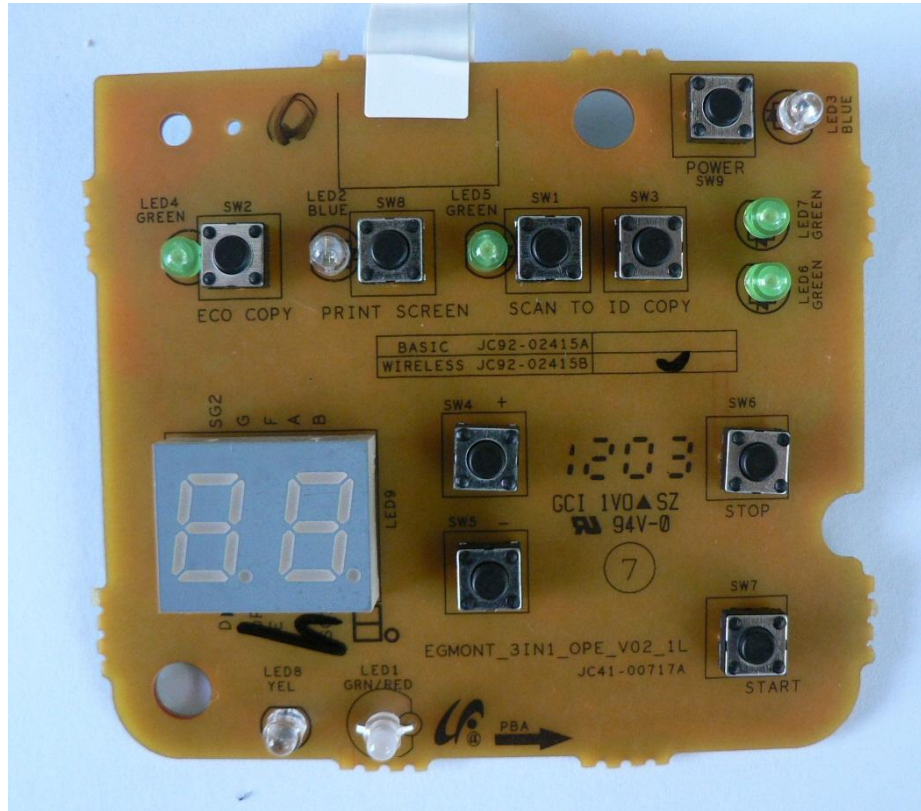

## **2. Internal Printer Photo**

**SCX-3405W Printer\_Front**

**SCX-3405W Printer\_Rear**

**SCX-3405W SIDE\_RIGHT**

**SCX-3405W SIDE\_LEFT**

**SCX-3405W TOP VIEW**

**SCX-3405W Bottom VIEW**

# **3. PBA Photo**

**SCX-3405W Main PBA\_Top**

**SCX-3405W Main PBA\_Bottom**

**SUNGHO, Bluejay V1  
SCX-3405W SMPS & HVPS PBA\_Rear**

**SHANDONG, Bluejay V1  
SCX-3405W SMPS & HVPS PBA\_Rear**

**SCX-3405W OPE PBA\_Front**

**SCX-3405W OPE PBA\_Rear**

**SCX-3405W**  
**Wireless module\_Front**

**SCX-3405W**  
**Wireless module\_Rear**