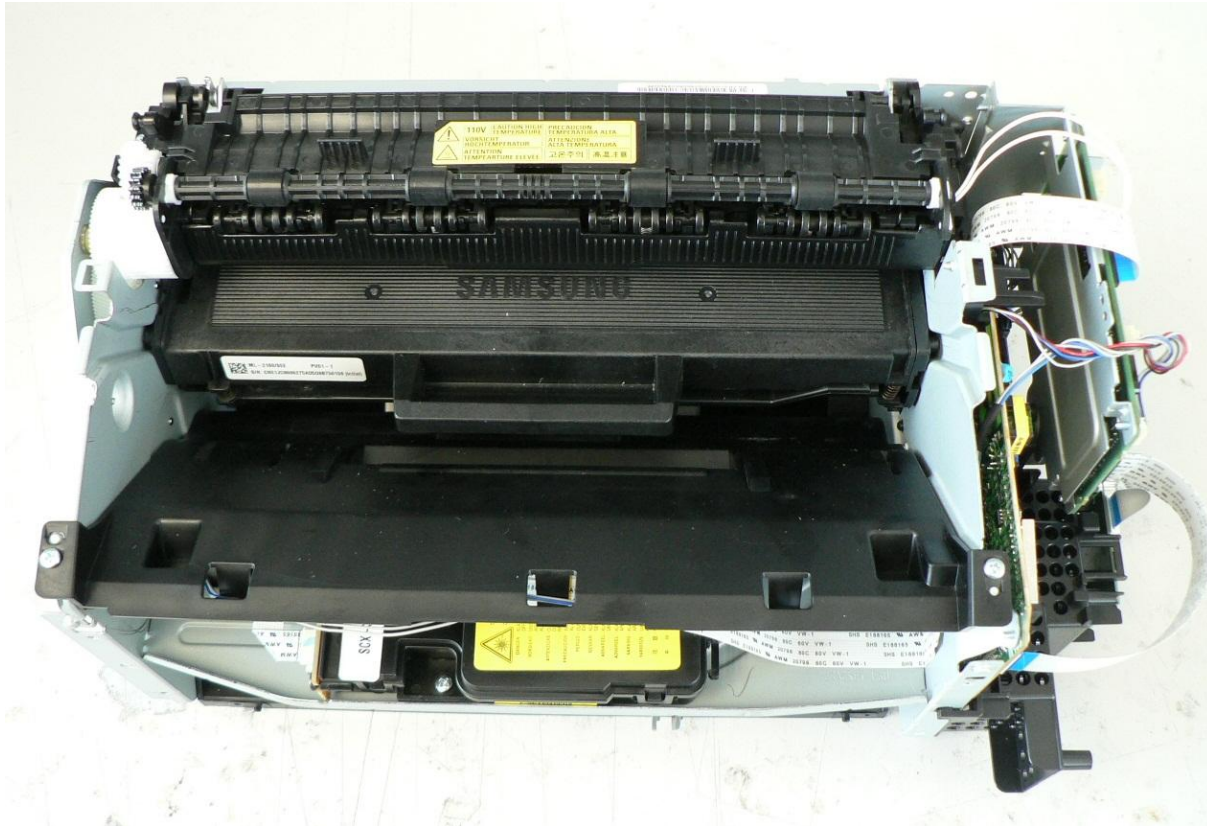

## **2. Internal Printer Photo**

**SCX-3405W Printer\_Front**

**SCX-3405W Printer\_Rear**

**SCX-3405W SIDE\_RIGHT**

**SCX-3405W SIDE\_LEFT**

**SCX-3405W TOP VIEW**

**SCX-3405W Bottom VIEW**

# **3. PBA Photo**

**SCX-3405W Main PBA\_Top**

**SCX-3405W Main PBA\_Bottom**

**SUNGHO, Bluejay V1  
SCX-3405W SMPS & HVPS PBA\_Rear**

**SHANDONG, Bluejay V1  
SCX-3405W SMPS & HVPS PBA\_Rear**

**SCX-3405W OPE PBA\_Front**

**SCX-3405W OPE PBA\_Rear**

**SCX-3405W**  
**Wireless module\_Front**

**SCX-3405W**  
**Wireless module\_Rear**