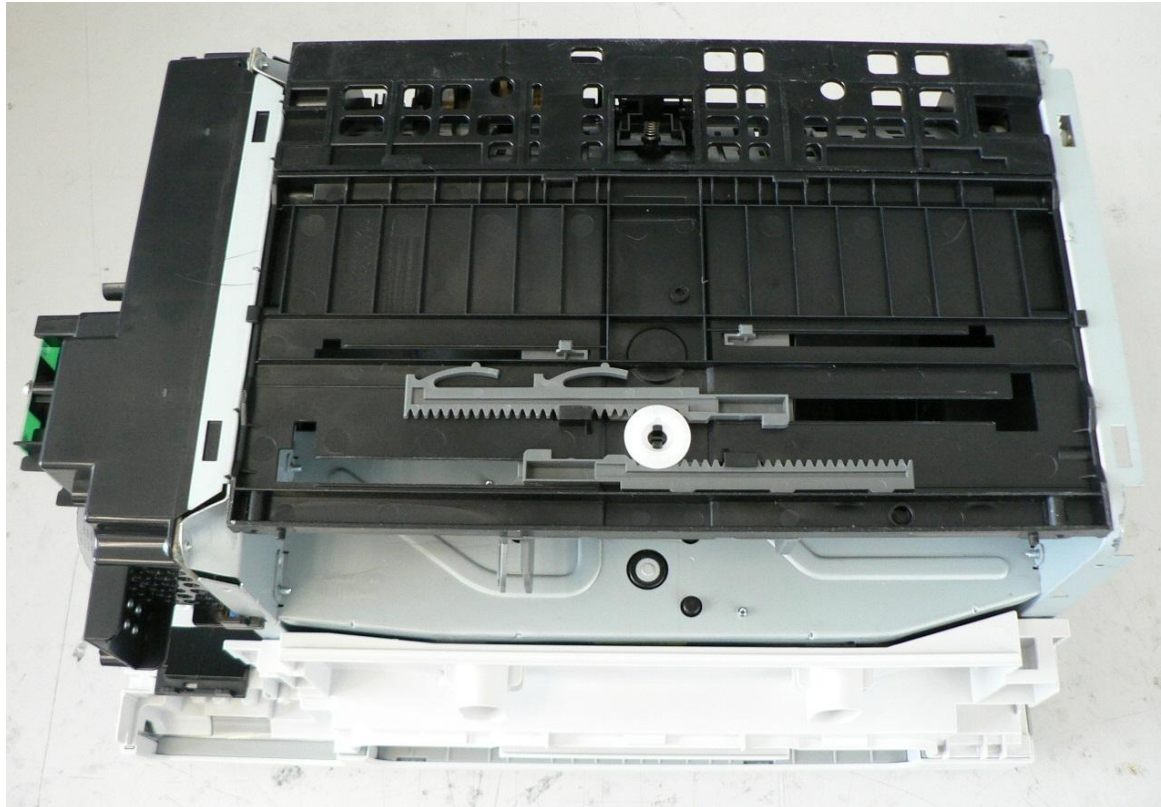

## **2. Internal Printer Photo**

**SCX-3405W Printer\_Front**

**SCX-3405W Printer\_Rear**

**SCX-3405W SIDE\_RIGHT**

**SCX-3405W SIDE\_LEFT**

**SCX-3405W TOP VIEW**

**SCX-3405W Bottom VIEW**

# **3. PBA Photo**

**SCX-3405W Main PBA\_Top**

**SCX-3405W Main PBA\_Bottom**

**SUNGHO, Bluejay V1  
SCX-3405W SMPS & HVPS PBA\_Rear**

**SHANDONG, Bluejay V1  
SCX-3405W SMPS & HVPS PBA\_Rear**

**SCX-3405W OPE PBA\_Front**