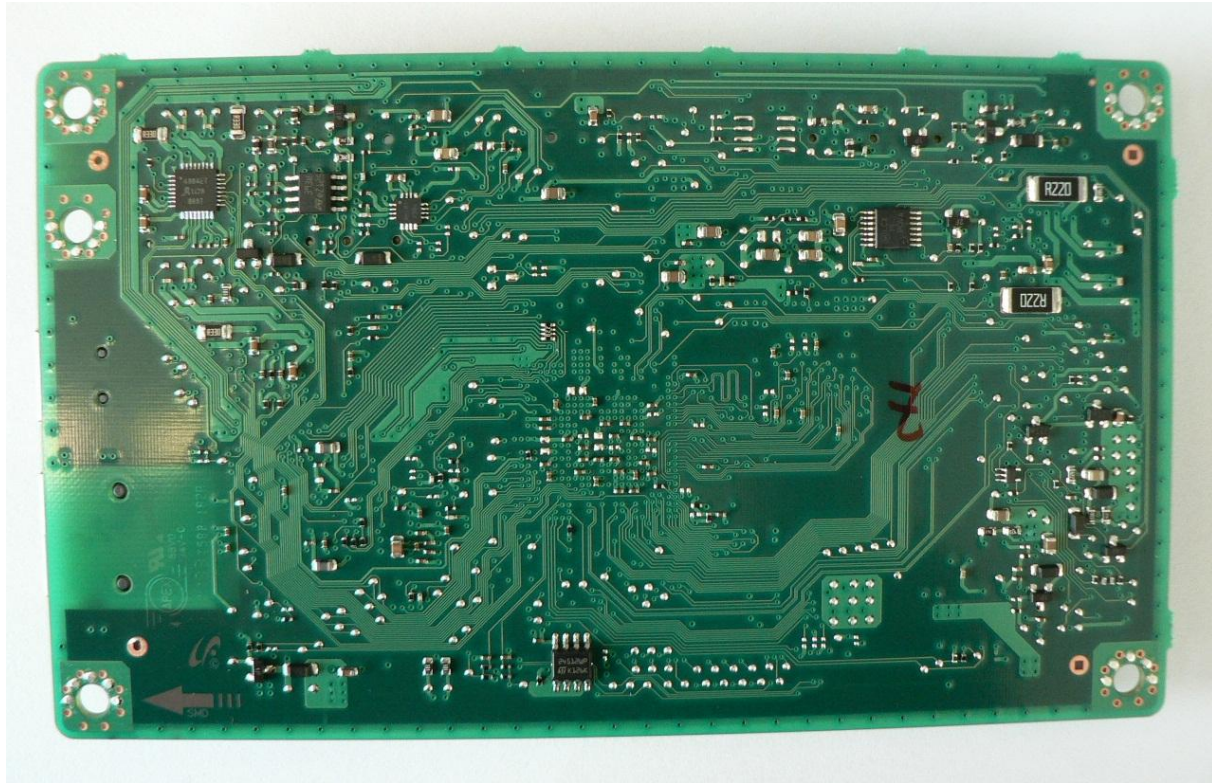

2. Internal Printer Photo

SCX-3405FW Printer_Front

SCX-3405FW Printer_Rear

SCX-3405FW SIDE_RIGHT

SCX-3405FW SIDE_LEFT

SCX-3405FW TOP VIEW

SCX-3405FW Bottom VIEW

3. PBA Photo

SCX-3405FW Main PBA_Top

SCX-3405FW Main PBA_Bottom

**SUNGHO, Bluejay V1
SCX-3405FW SMPS & HVPS PBA_Front**

**SUNGHO, Bluejay V1
SCX-3405FW SMPS & HVPS PBA_Rear**

**SHANDONG, Bluejay V1
SCX-3405FW SMPS & HVPS PBA_Front**

**SHANDONG, Bluejay V1
SCX-3405FW SMPS & HVPS PBA_Rear**

SCX-3405FW OPE PBA_Front

SCX-3405FW OPE PBA_Rear

SCX-3405FW
Wireless module_Front

SCX-3405FW
Wireless module_Rear

**SCX-3405FW
Fax module_Front**

SCX-3405FW
Fax module_Rear