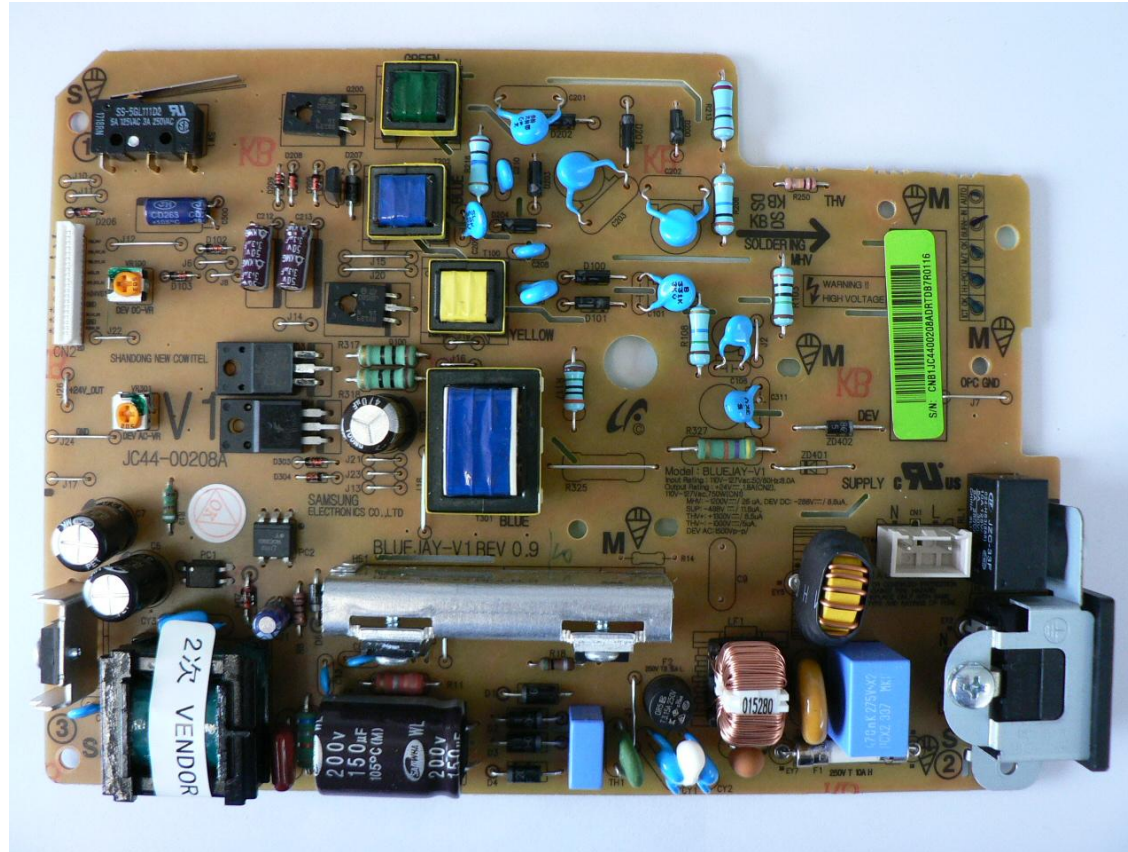

2. Internal Printer Photo

SCX-3405FW Printer_Front

SCX-3405FW Printer_Rear

SCX-3405FW SIDE_RIGHT

SCX-3405FW SIDE_LEFT

SCX-3405FW TOP VIEW

SCX-3405FW Bottom VIEW

3. PBA Photo

SCX-3405FW Main PBA_Top

SCX-3405FW Main PBA_Bottom

**SUNGHO, Bluejay V1
SCX-3405FW SMPS & HVPS PBA_Front**

**SUNGHO, Bluejay V1
SCX-3405FW SMPS & HVPS PBA_Rear**

**SHANDONG, Bluejay V1
SCX-3405FW SMPS & HVPS PBA_Front**

**SHANDONG, Bluejay V1
SCX-3405FW SMPS & HVPS PBA_Rear**

SCX-3405FW OPE PBA_Front

SCX-3405FW OPE PBA_Rear

SCX-3405FW
Wireless module_Front

SCX-3405FW
Wireless module_Rear

**SCX-3405FW
Fax module_Front**

SCX-3405FW
Fax module_Rear