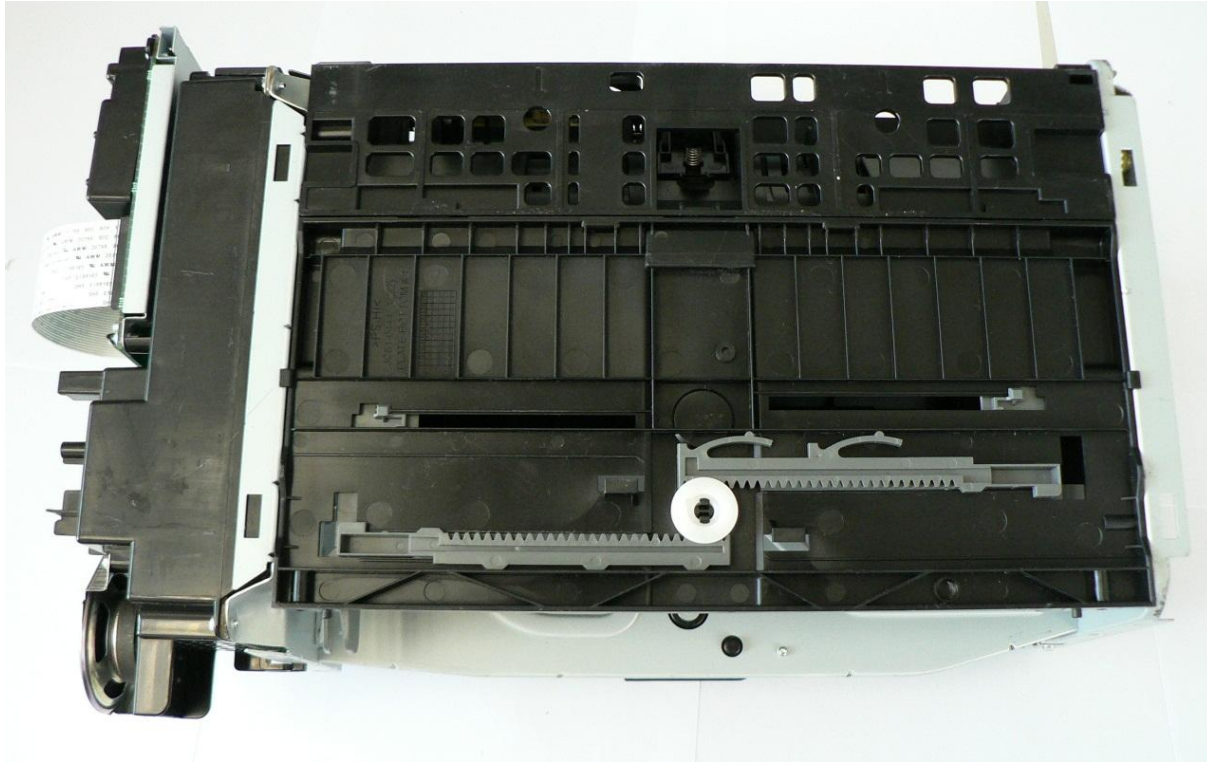

2. Internal Printer Photo

SCX-3405FW Printer_Front

SCX-3405FW Printer_Rear

SCX-3405FW SIDE_RIGHT

SCX-3405FW SIDE_LEFT

SCX-3405FW TOP VIEW

SCX-3405FW Bottom VIEW

3. PBA Photo

SCX-3405FW Main PBA_Top

SCX-3405FW Main PBA_Bottom

**SUNGHO, Bluejay V1
SCX-3405FW SMPS & HVPS PBA_Front**

**SUNGHO, Bluejay V1
SCX-3405FW SMPS & HVPS PBA_Rear**

**SHANDONG, Bluejay V1
SCX-3405FW SMPS & HVPS PBA_Front**

**SHANDONG, Bluejay V1
SCX-3405FW SMPS & HVPS PBA_Rear**

SCX-3405FW OPE PBA_Front

SCX-3405FW OPE PBA_Rear

SCX-3405FW
Wireless module_Front

SCX-3405FW
Wireless module_Rear

**SCX-3405FW
Fax module_Front**

SCX-3405FW
Fax module_Rear