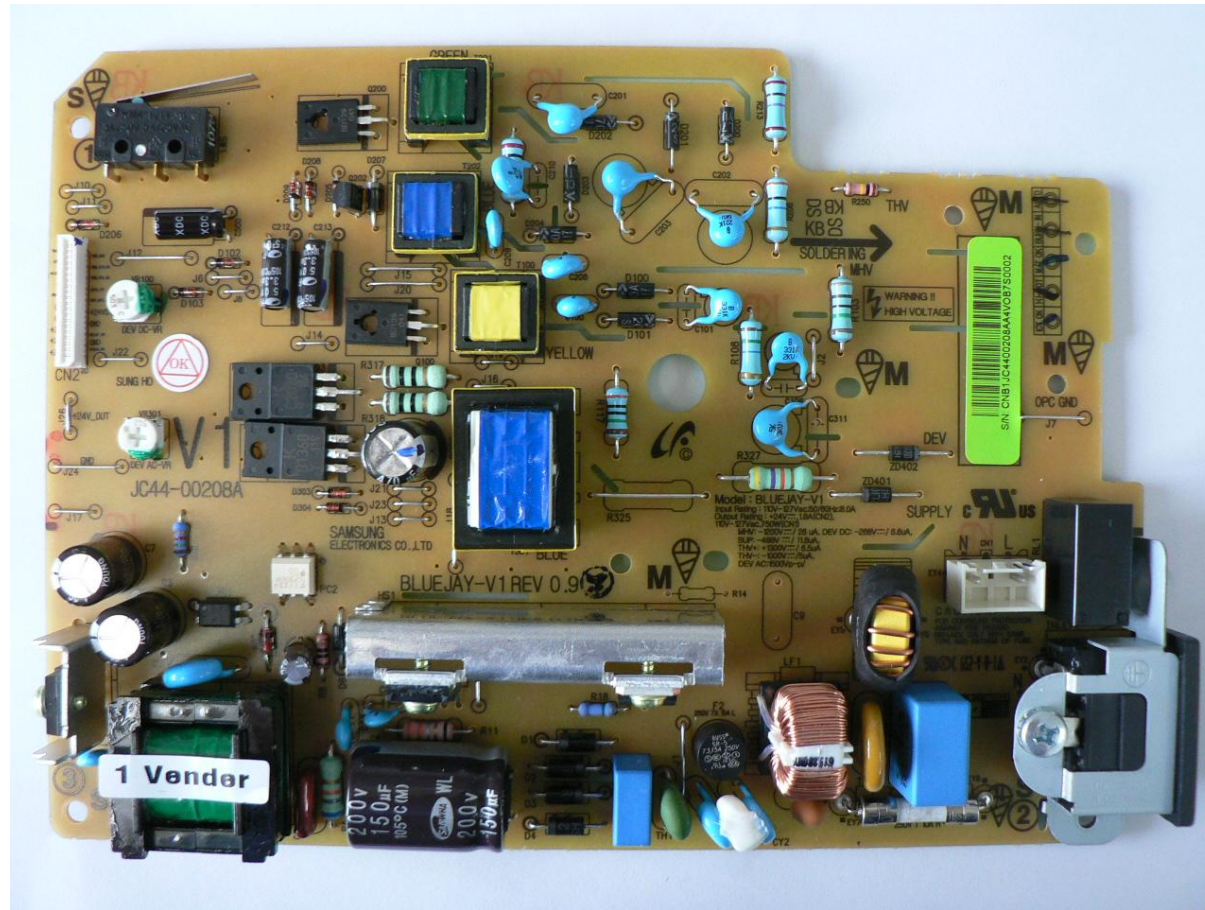

2. Internal Printer Photo

SCX-3405FW Printer_Front

SCX-3405FW Printer_Rear

SCX-3405FW SIDE_RIGHT

SCX-3405FW SIDE_LEFT

SCX-3405FW TOP VIEW

SCX-3405FW Bottom VIEW

3. PBA Photo

SCX-3405FW Main PBA_Top

SCX-3405FW Main PBA_Bottom

**SUNGHO, Bluejay V1
SCX-3405FW SMPS & HVPS PBA_Front**

**SUNGHO, Bluejay V1
SCX-3405FW SMPS & HVPS PBA_Rear**

**SHANDONG, Bluejay V1
SCX-3405FW SMPS & HVPS PBA_Front**

**SHANDONG, Bluejay V1
SCX-3405FW SMPS & HVPS PBA_Rear**

SCX-3405FW OPE PBA_Front

SCX-3405FW OPE PBA_Rear

SCX-3405FW
Wireless module_Front

SCX-3405FW
Wireless module_Rear

**SCX-3405FW
Fax module_Front**

SCX-3405FW
Fax module_Rear