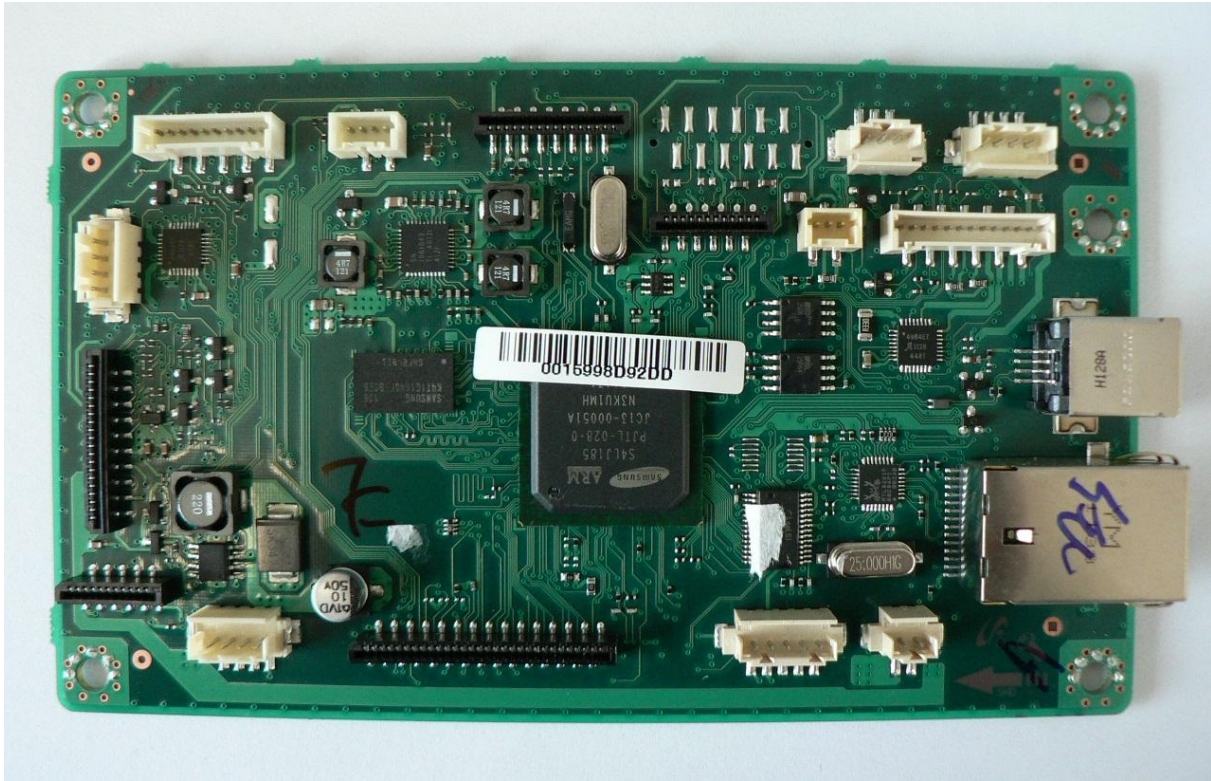

2. Internal Printer Photo

SCX-3405FW Printer_Front

SCX-3405FW Printer_Rear

SCX-3405FW SIDE_RIGHT

SCX-3405FW SIDE_LEFT

SCX-3405FW TOP VIEW

SCX-3405FW Bottom VIEW

3. PBA Photo

SCX-3405FW Main PBA_Top

SCX-3405FW Main PBA_Bottom

**SUNGHO, Bluejay V1
SCX-3405FW SMPS & HVPS PBA_Front**

**SUNGHO, Bluejay V1
SCX-3405FW SMPS & HVPS PBA_Rear**

**SHANDONG, Bluejay V1
SCX-3405FW SMPS & HVPS PBA_Front**

**SHANDONG, Bluejay V1
SCX-3405FW SMPS & HVPS PBA_Rear**

SCX-3405FW OPE PBA_Front

SCX-3405FW OPE PBA_Rear

SCX-3405FW
Wireless module_Front

SCX-3405FW
Wireless module_Rear

**SCX-3405FW
Fax module_Front**

SCX-3405FW
Fax module_Rear