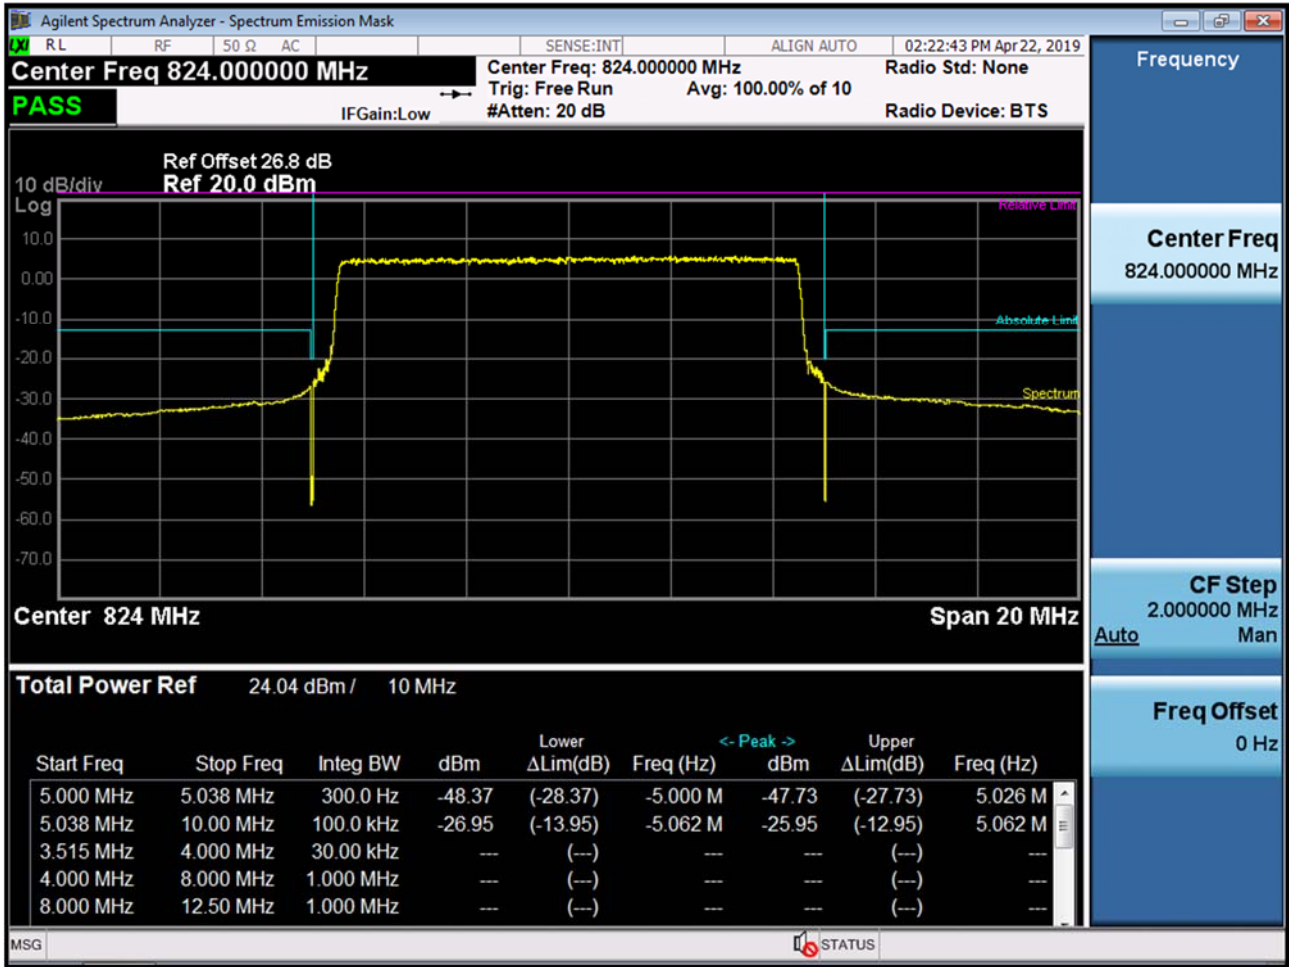

BAND 26. Channel Edge (10MHz_QPSK_Full RB)

BAND 26. Band Edge (1.4MHz_QPSK_RB 1_5)

BAND 26. Band Edge (1.4MHz_QPSK_FullRB)

BAND 26. Band Edge (3MHz_QPSK_RB 1_14)

BAND 26. Band Edge (3MHz_QPSK_FullRB)

BAND 26. Band Edge (5MHz_QPSK_RB 1_24)

BAND 26. Band Edge (5MHz_QPSK_FullRB)

BAND 26. Band Edge (10MHz_QPSK_RB 1_49)

BAND 26. Band Edge (10MHz_QPSK_FullIRB)

11. ANNEX A_ TEST SETUP PHOTO

Please refer to test setup photo file no. as follows;

No.	Description
1	HCT-RF-1904-FC028-P