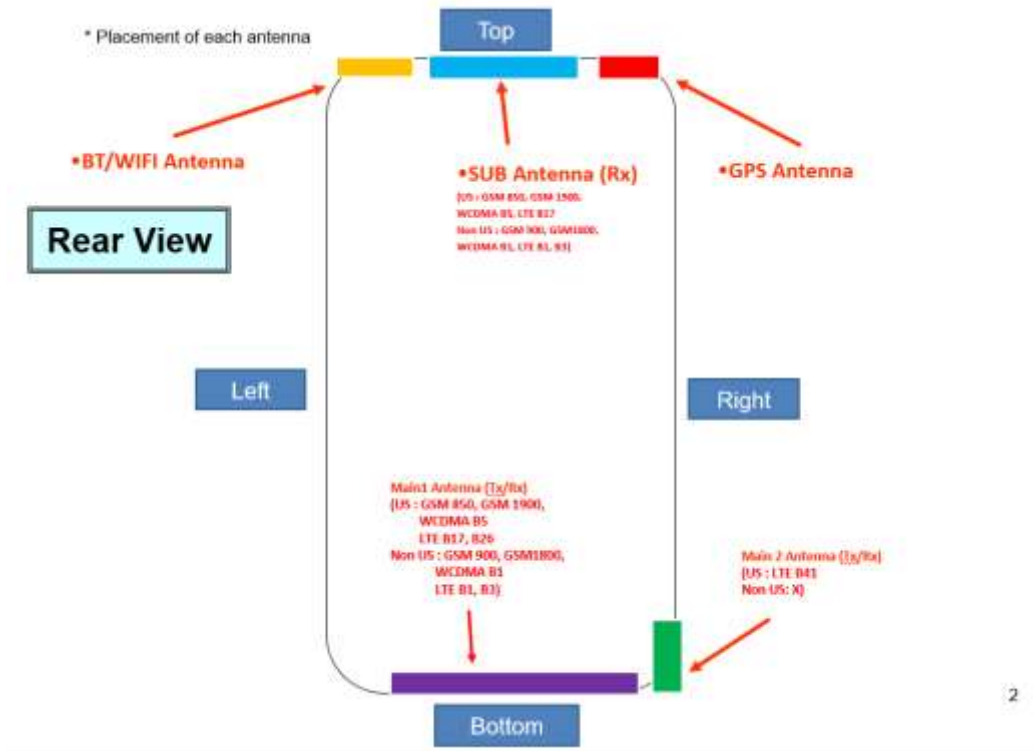

Attachment 8.

- DUT Antenna Information and SAR Test SETUP PHOTOGRAPHS

DUT Antenna Information

6

2

SAR Test Setup Photographs

■ Test Setup Photo(Left All)

■ Test Setup Photo(Left Touch/Tilt)

■ **Test Setup Photo(Right All)**

■ Test Setup Photo (Right Touch/Tilt)

■ **Test Setup Photo (Body All)**

■ **Test Setup Photo (Rear)**

[Distance of 10 mm from the EUT]

■ **Test Setup Photo (Rear)**

[Distance of 15 mm from the EUT]

■ **Test Setup Photo (Rear)**

[Distance of 0 mm from the EUT]

■ **Test Setup Photo (Front)**

[Distance of 10 mm from the EUT]

■ **Test Setup Photo (Front)**

[Distance of 15 mm from the EUT]

■ **Test Setup Photo (Front)**

[Distance of 0 mm from the EUT]

■ **Test Setup Photo (Left)**

[Distance of 10 mm from the EUT]

■ **Test Setup Photo (Right)**

[Distance of 10 mm from the EUT]

■ **Test Setup Photo (Right)**

[Distance of 0 mm from the EUT]