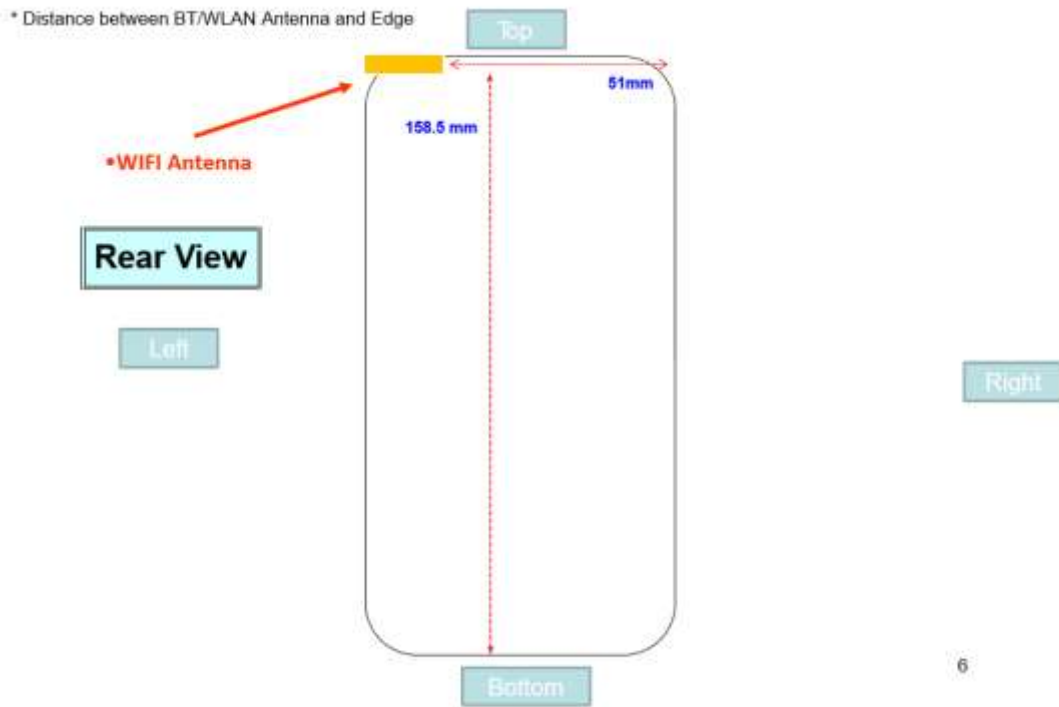

Attachment 8.

- DUT Antenna Information and SAR Test SETUP PHOTOGRAPHS

DUT Antenna Information

6

2

SAR Test Setup Photographs

■ Test Setup Photo(Left All)

■ Test Setup Photo(Left Touch/Tilt)

■ **Test Setup Photo(Right All)**

■ Test Setup Photo (Right Touch/Tilt)

■ **Test Setup Photo (Body All)**

■ **Test Setup Photo (Rear)**

[Distance of 10 mm from the EUT]

■ **Test Setup Photo (Rear)**

[Distance of 15 mm from the EUT]

■ **Test Setup Photo (Rear)**

[Distance of 0 mm from the EUT]

■ **Test Setup Photo (Front)**

[Distance of 10 mm from the EUT]

■ **Test Setup Photo (Front)**

[Distance of 15 mm from the EUT]

■ **Test Setup Photo (Front)**