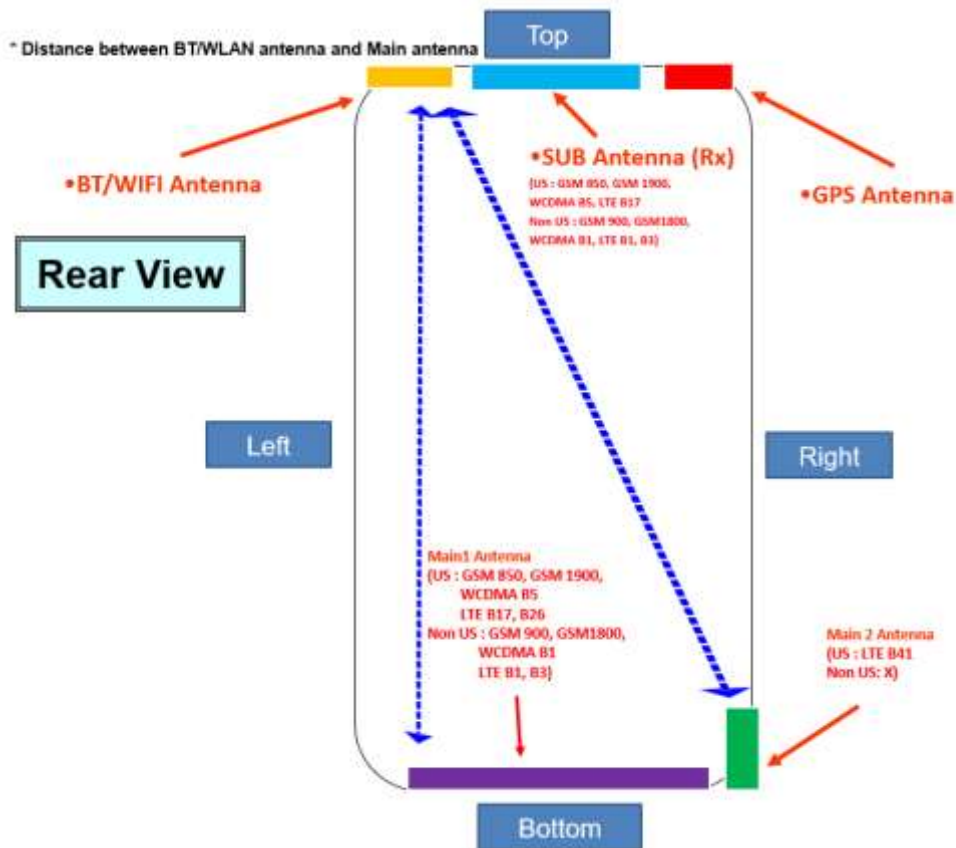

Attachment 8.

- DUT Antenna Information and SAR Test SETUP PHOTOGRAPHS

DUT Antenna Information

6

2

SAR Test Setup Photographs

■ Test Setup Photo(Left All)

■ Test Setup Photo(Left Touch/Tilt)

■ **Test Setup Photo(Right All)**

■ Test Setup Photo (Right Touch/Tilt)

■ **Test Setup Photo (Body All)**

■ **Test Setup Photo (Rear)**

[Distance of 10 mm from the EUT]

■ **Test Setup Photo (Rear)**

[Distance of 15 mm from the EUT]

■ **Test Setup Photo (Rear)**

[Distance of 0 mm from the EUT]

■ **Test Setup Photo (Front)**

[Distance of 10 mm from the EUT]

■ **Test Setup Photo (Front)**

[Distance of 15 mm from the EUT]

■ **Test Setup Photo (Front)**

[Distance of 0 mm from the EUT]

■ **Test Setup Photo (Left)**

[Distance of 10 mm from the EUT]

■ **Test Setup Photo (Right)**

[Distance of 10 mm from the EUT]

■ **Test Setup Photo (Right)**

[Distance of 0 mm from the EUT]