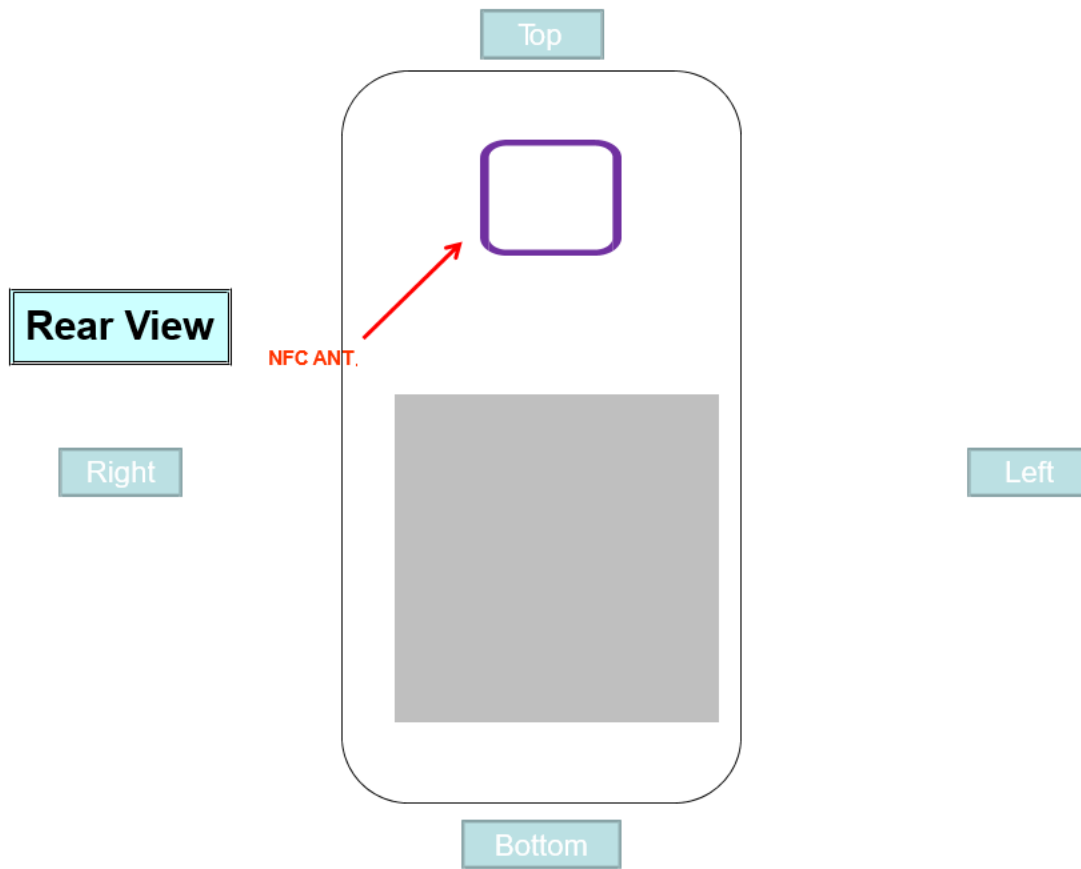

Attachment 8.

- DUT Antenna Information and SAR Test SETUP PHOTOGRAPHS

DUT Antenna Information

6

2

SAR Test Setup Photographs

■ Test Setup Photo(Left All)

■ Test Setup Photo(Left Touch/Tilt)

■ **Test Setup Photo(Right All)**

■ Test Setup Photo (Right Touch/Tilt)

■ **Test Setup Photo (Body All)**

■ **Test Setup Photo (Rear)**

[Distance of 10 mm from the EUT]

■ **Test Setup Photo (Rear)**

[Distance of 15 mm from the EUT]

■ **Test Setup Photo (Rear)**

[Distance of 0 mm from the EUT]

■ **Test Setup Photo (Front)**

[Distance of 10 mm from the EUT]

■ **Test Setup Photo (Front)**

[Distance of 15 mm from the EUT]

■ **Test Setup Photo (Front)**

[Distance of 0 mm from the EUT]

■ **Test Setup Photo (Left)**

[Distance of 10 mm from the EUT]

■ **Test Setup Photo (Right)**

[Distance of 10 mm from the EUT]

■ **Test Setup Photo (Right)**

[Distance of 0 mm from the EUT]