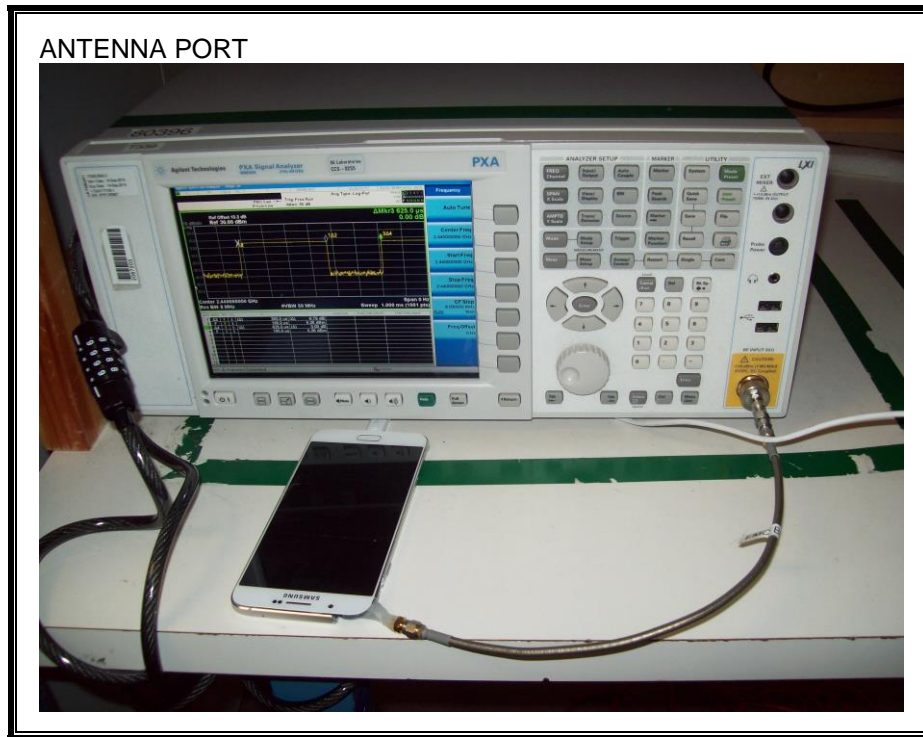

8. SETUP PHOTOS

ANTENNA PORT

RADIATED RF MEASUREMENT SETUP (BELOW 1 GHz)

RADIATED RF MEASUREMENT SETUP (ABOVE 1 GHz)

RADIATED RF MEASUREMENT SETUP FOR PORTABLE CONFIGURATION

POWERLINE CONDUCTED EMISSIONS MEASUREMENT SETUP