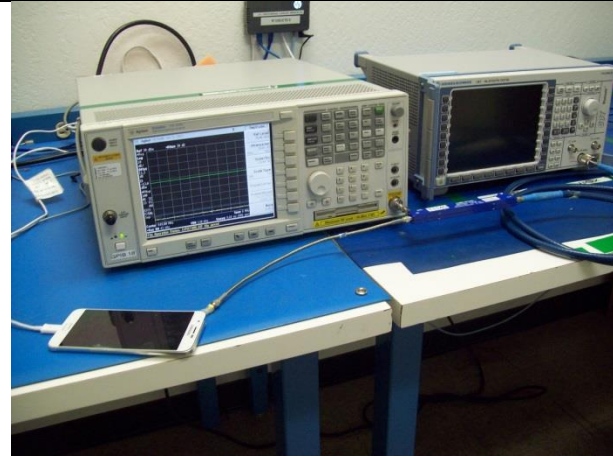

11. SETUP PHOTOS

RADIATED AND POWERLINE CONDUCTED EMISSIONS MEASUREMENT SETUP	
	
RADIATED FRONT PHOTO (BELOW 1 GHz)	RADIATED BACK PHOTO (BELOW 1 GHz)
	
RADIATED FRONT PHOTO (ABOVE 1 GHz)	RADIATED BACK PHOTO (ABOVE 1 GHz)
	
LINE CONDUCTED FRONT PHOTO	LINE CONDUCTED SIDE VIEW PHOTO

**ANTENNA PORT CONDUCTED RF MEASUREMENT SETUP AND
RADIATED RF MEASUREMENT SETUP FOR PORTABLE CONFIGURATION**

ANTENNA PORT CONDUCTED PHOTO

X-AXIS FRONT PHOTO

Y-AXIS FRONT PHOTO

Z-AXIS FRONT PHOTO

END OF REPORT