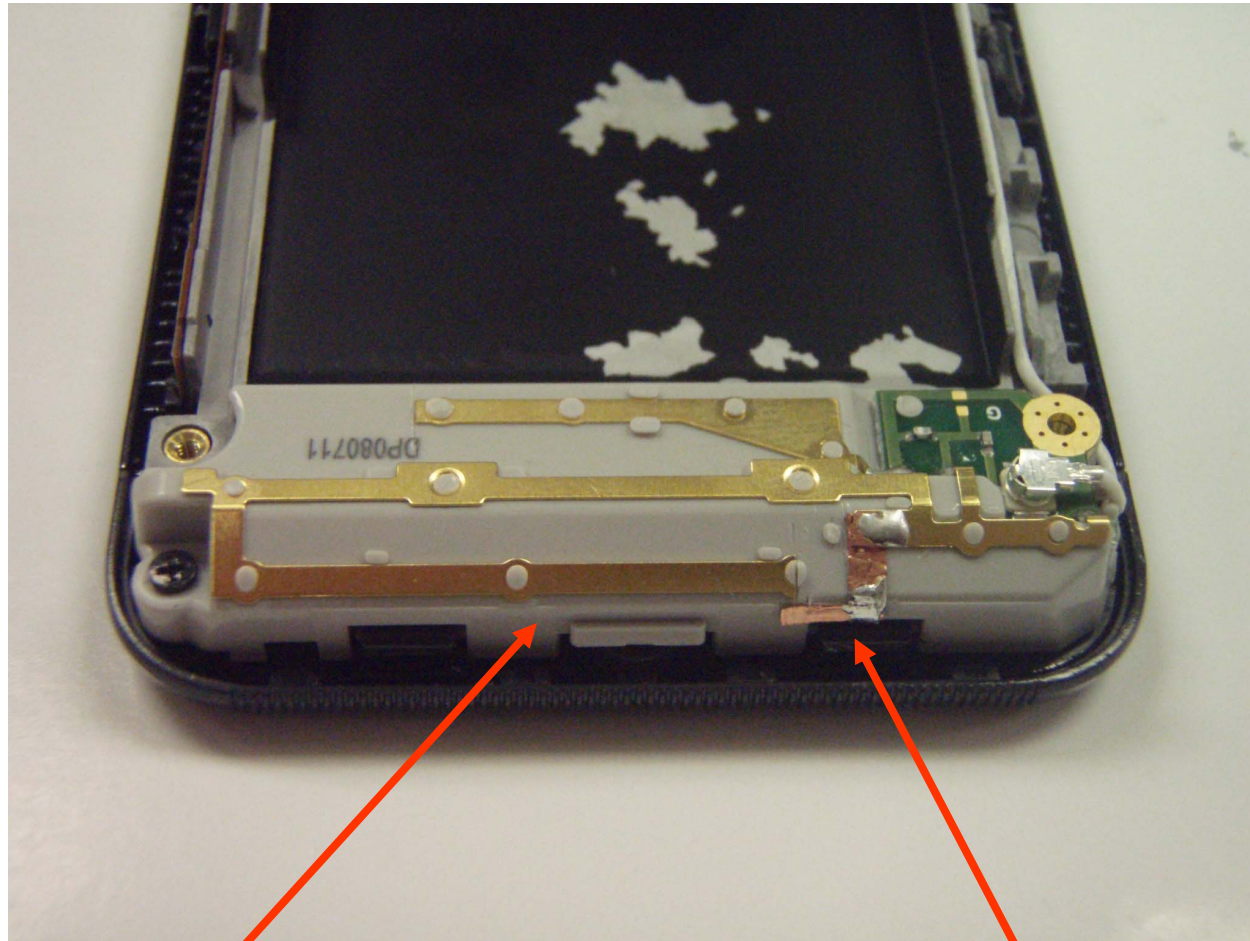

* Placement of each antenna

Bluetooth antenna

Main antenna

96.7mm

Bluetooth antenna contact

* Antenna pattern

CDMA

USPCS

* Distance between Bluetooth antenna and PCS antenna

Bluetooth antenna

Main antenna
(PCS)

100.79mm

Bluetooth antenna contact

- No difference of distance between bluetooth antenna and USPCS antenna for each case of slide up and down, because they are placed on the same PCB.