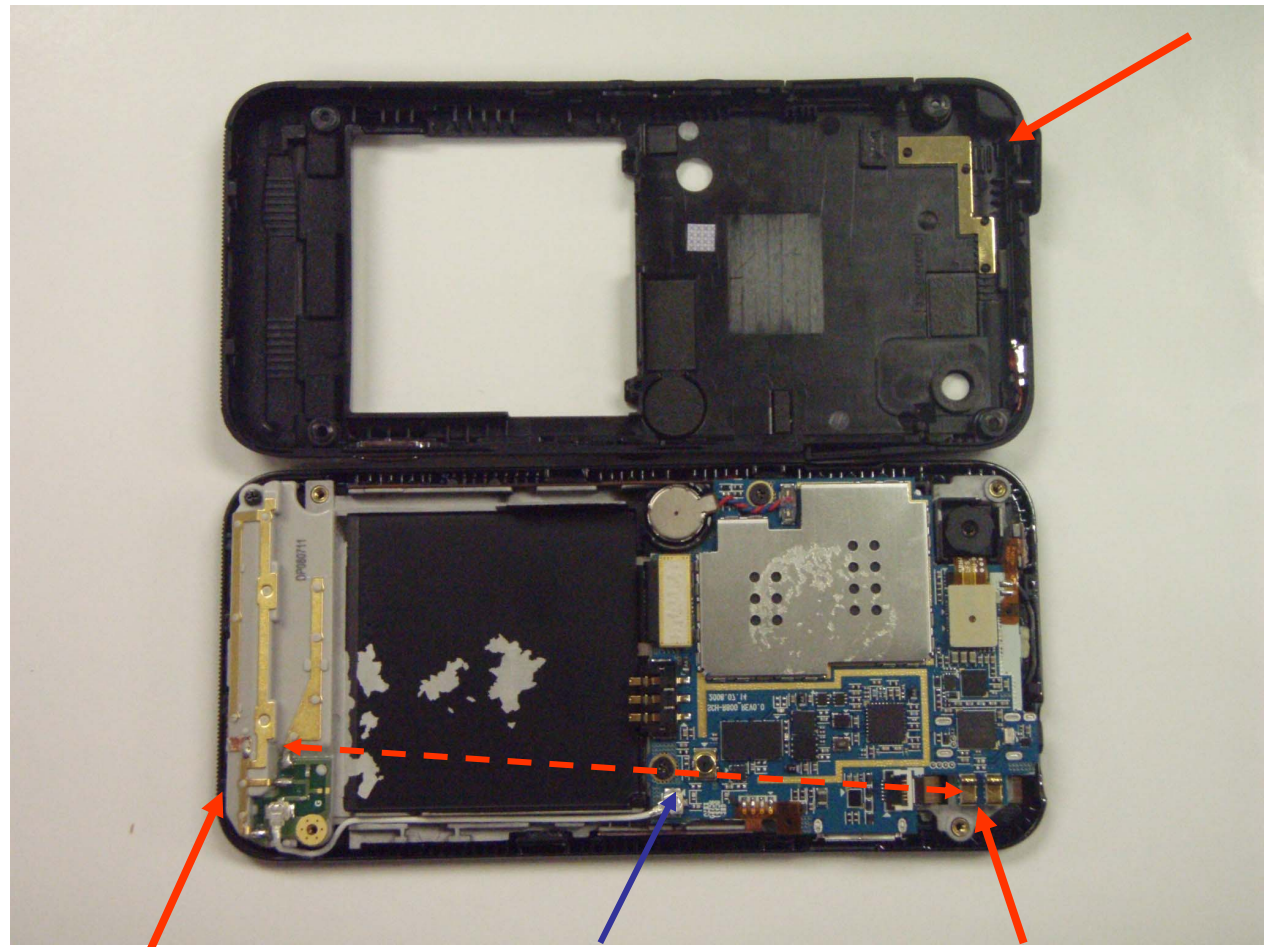

* Placement of each antenna

Bluetooth antenna

Main antenna

96.7mm

Bluetooth antenna contact

* Antenna pattern

CDMA

USPCS

* Distance between Bluetooth antenna and PCS antenna

Bluetooth antenna

Main antenna
(PCS)

100.79mm

Bluetooth antenna contact

- No difference of distance between bluetooth antenna and USPCS antenna for each case of slide up and down, because they are placed on the same PCB.