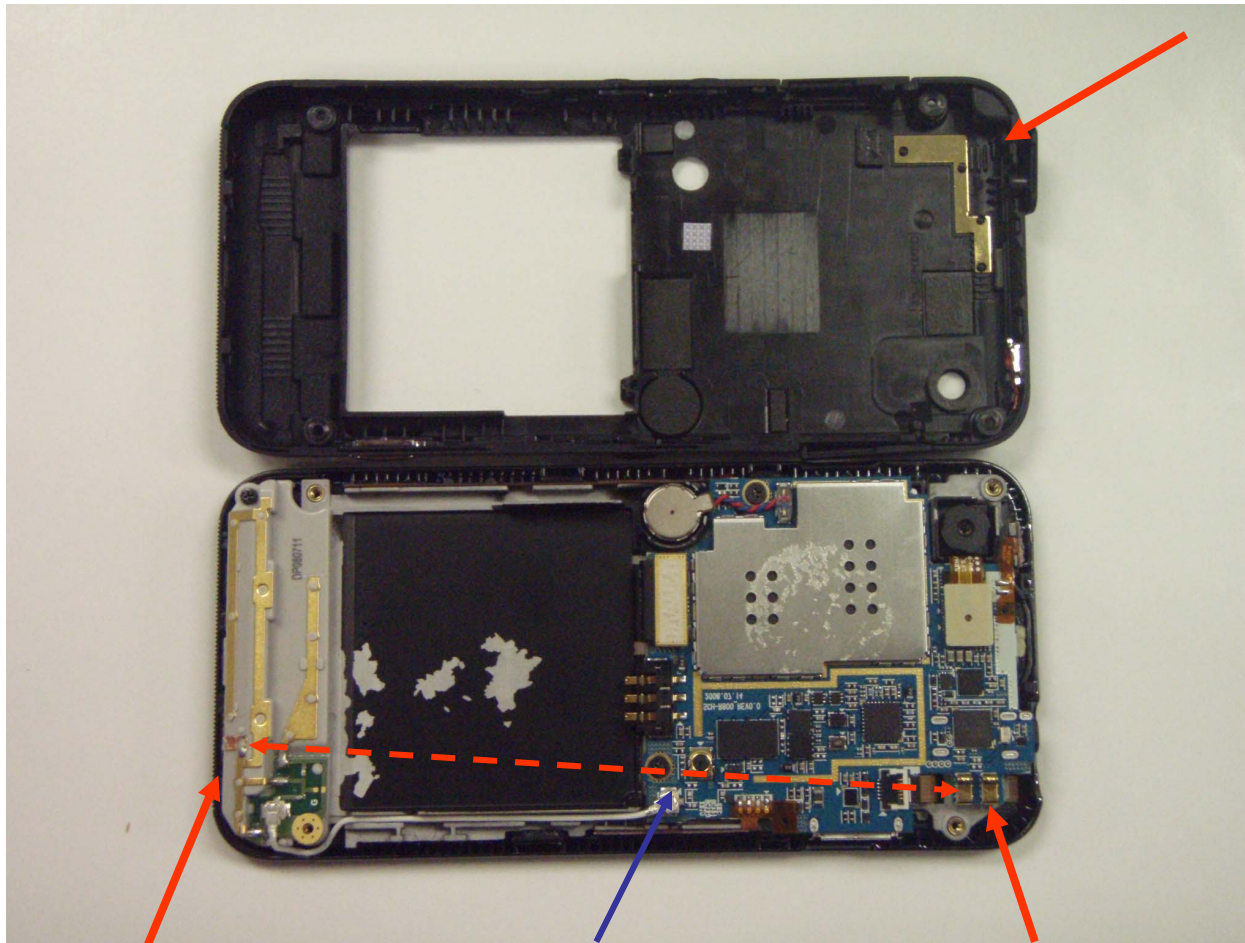

* Placement of each antenna

Bluetooth antenna

Main antenna

96.7mm

Bluetooth antenna contact

* Antenna pattern

CDMA

USPCS

* Distance between Bluetooth antenna and PCS antenna

Bluetooth antenna

Main antenna
(PCS)

100.79mm

Bluetooth antenna contact

- No difference of distance between bluetooth antenna and USPCS antenna for each case of slide up and down, because they are placed on the same PCB.