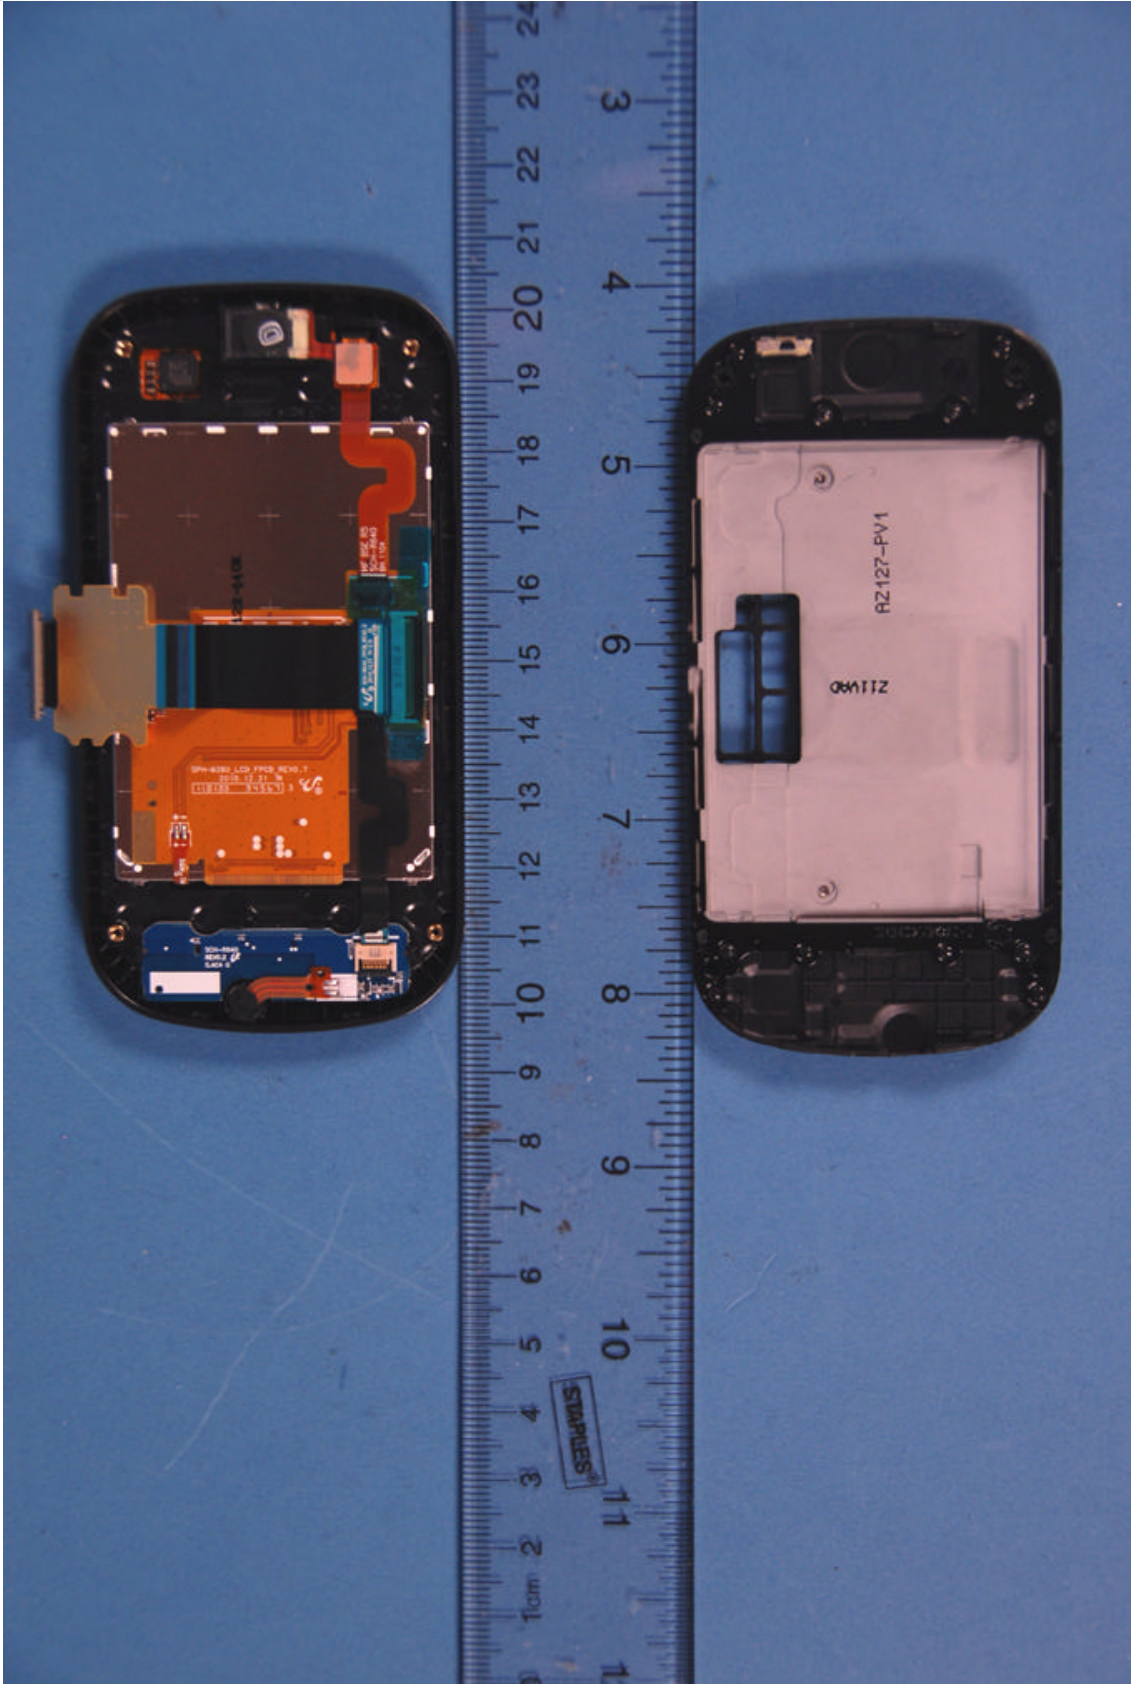

INTERNAL PHOTOGRAPHS

	<p>Samsung FCC ID: A3LSCHR640</p>	<p>Model: SCH-R640</p>
<p>Internal Photos</p>	<p>EUT Type: Cellular/PCS CDMA Phone with Bluetooth</p>	<p>Page 1 of 15</p>

	<p>Samsung FCC ID: A3LSCHR640</p>	<p>Model: SCH-R640</p>
<p>Internal Photos</p>	<p>EUT Type: Cellular/PCS CDMA Phone with Bluetooth</p>	<p>Page 2 of 15</p>

	<p>Samsung FCC ID: A3LSCHR640</p>	<p>Model: SCH-R640</p>
<p>Internal Photos</p>	<p>EUT Type: Cellular/PCS CDMA Phone with Bluetooth</p>	<p>Page 3 of 15</p>

	Samsung FCC ID: A3LSCHR640	Model: SCH-R640
Internal Photos	EUT Type: Cellular/PCS CDMA Phone with Bluetooth	Page 4 of 15

	<p>Samsung FCC ID: A3LSCHR640</p>	<p>Model: SCH-R640</p>
<p>Internal Photos</p>	<p>EUT Type: Cellular/PCS CDMA Phone with Bluetooth</p>	<p>Page 5 of 15</p>

	<p>Samsung FCC ID: A3LSCHR640</p>	<p>Model: SCH-R640</p>
<p>Internal Photos</p>	<p>EUT Type: Cellular/PCS CDMA Phone with Bluetooth</p>	<p>Page 6 of 15</p>

	Samsung FCC ID: A3LSCHR640	Model: SCH-R640
Internal Photos	EUT Type: Cellular/PCS CDMA Phone with Bluetooth	Page 7 of 15

	<p>Samsung FCC ID: A3LSCHR640</p>	<p>Model: SCH-R640</p>
<p>Internal Photos</p>	<p>EUT Type: Cellular/PCS CDMA Phone with Bluetooth</p>	<p>Page 8 of 15</p>