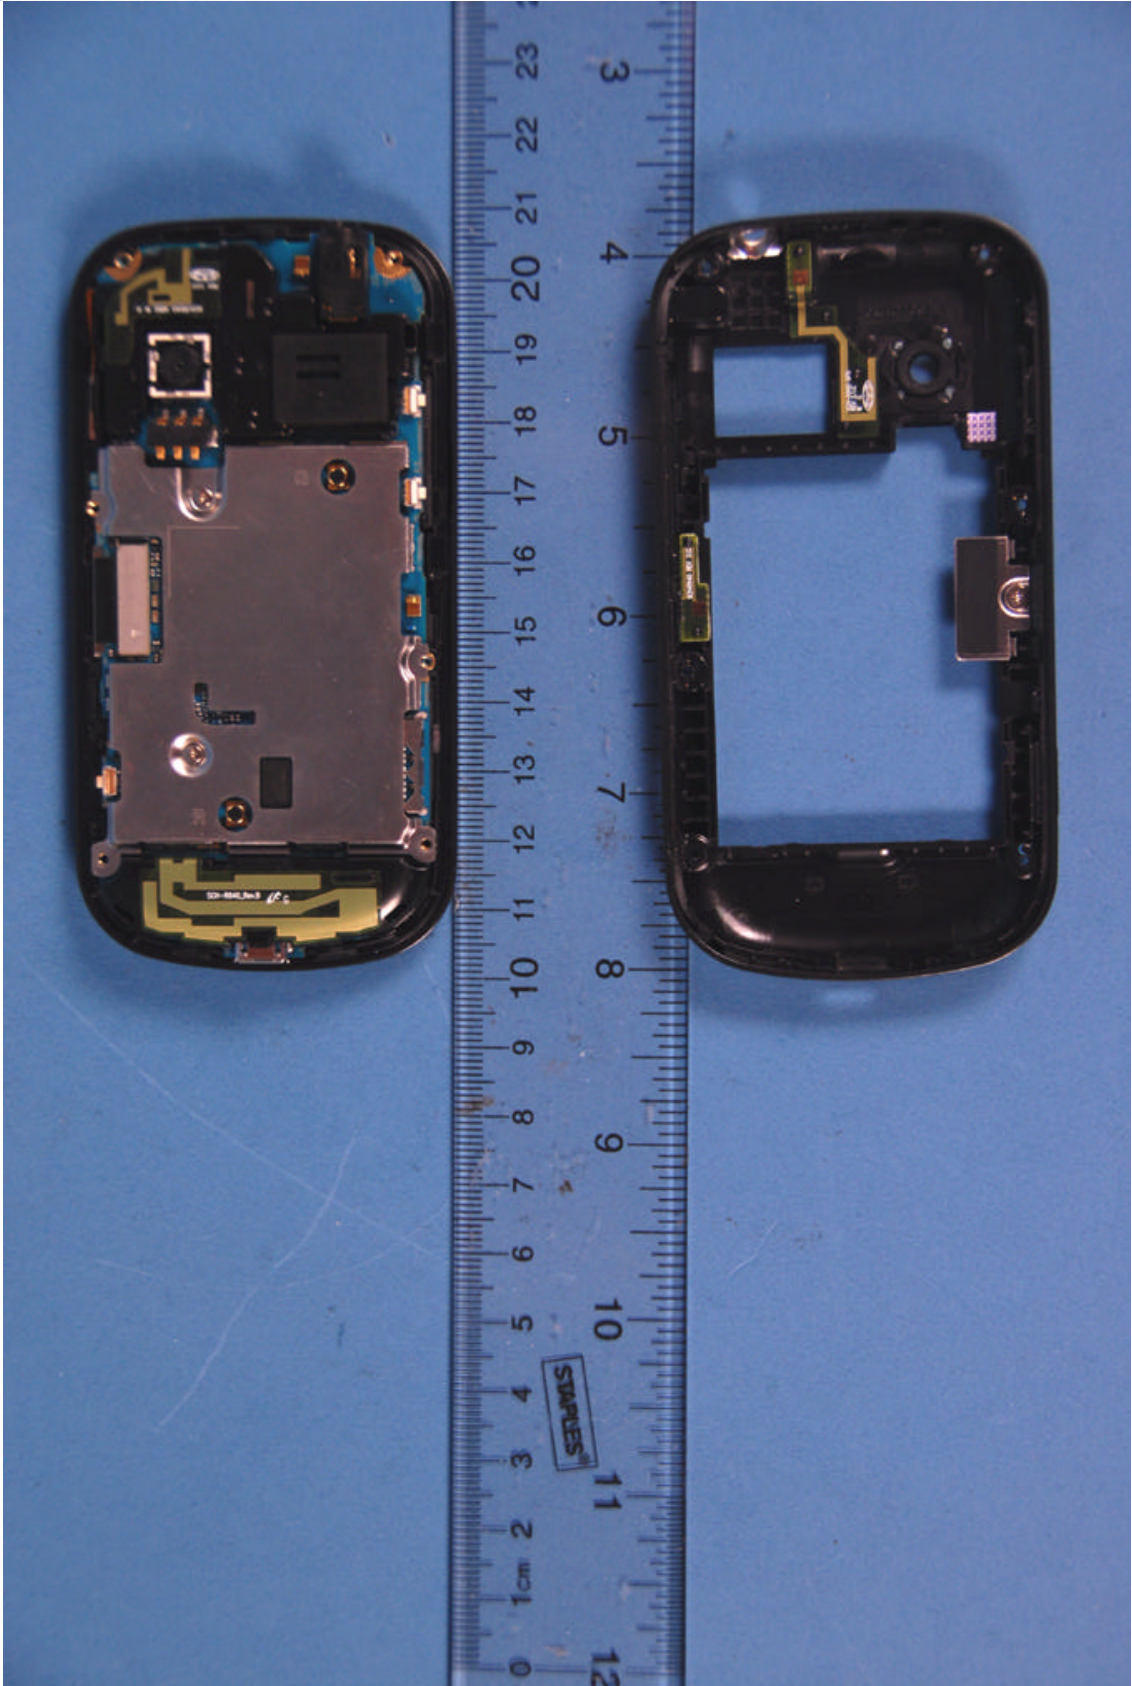

INTERNAL PHOTOGRAPHS

	<p>Samsung FCC ID: A3LSCHR640</p>	<p>Model: SCH-R640</p>
<p>Internal Photos</p>	<p>EUT Type: Cellular/PCS CDMA Phone with Bluetooth</p>	<p>Page 1 of 15</p>

	<p>Samsung FCC ID: A3LSCHR640</p>	<p>Model: SCH-R640</p>
<p>Internal Photos</p>	<p>EUT Type: Cellular/PCS CDMA Phone with Bluetooth</p>	<p>Page 2 of 15</p>

	<p>Samsung FCC ID: A3LSCHR640</p>	<p>Model: SCH-R640</p>
<p>Internal Photos</p>	<p>EUT Type: Cellular/PCS CDMA Phone with Bluetooth</p>	<p>Page 3 of 15</p>

	Samsung FCC ID: A3LSCHR640	Model: SCH-R640
Internal Photos	EUT Type: Cellular/PCS CDMA Phone with Bluetooth	Page 4 of 15

	<p>Samsung FCC ID: A3LSCHR640</p>	<p>Model: SCH-R640</p>
<p>Internal Photos</p>	<p>EUT Type: Cellular/PCS CDMA Phone with Bluetooth</p>	<p>Page 5 of 15</p>

	<p>Samsung FCC ID: A3LSCHR640</p>	<p>Model: SCH-R640</p>
<p>Internal Photos</p>	<p>EUT Type: Cellular/PCS CDMA Phone with Bluetooth</p>	<p>Page 6 of 15</p>

	Samsung FCC ID: A3LSCHR640	Model: SCH-R640
Internal Photos	EUT Type: Cellular/PCS CDMA Phone with Bluetooth	Page 7 of 15

	<p>Samsung FCC ID: A3LSCHR640</p>	<p>Model: SCH-R640</p>
<p>Internal Photos</p>	<p>EUT Type: Cellular/PCS CDMA Phone with Bluetooth</p>	<p>Page 8 of 15</p>