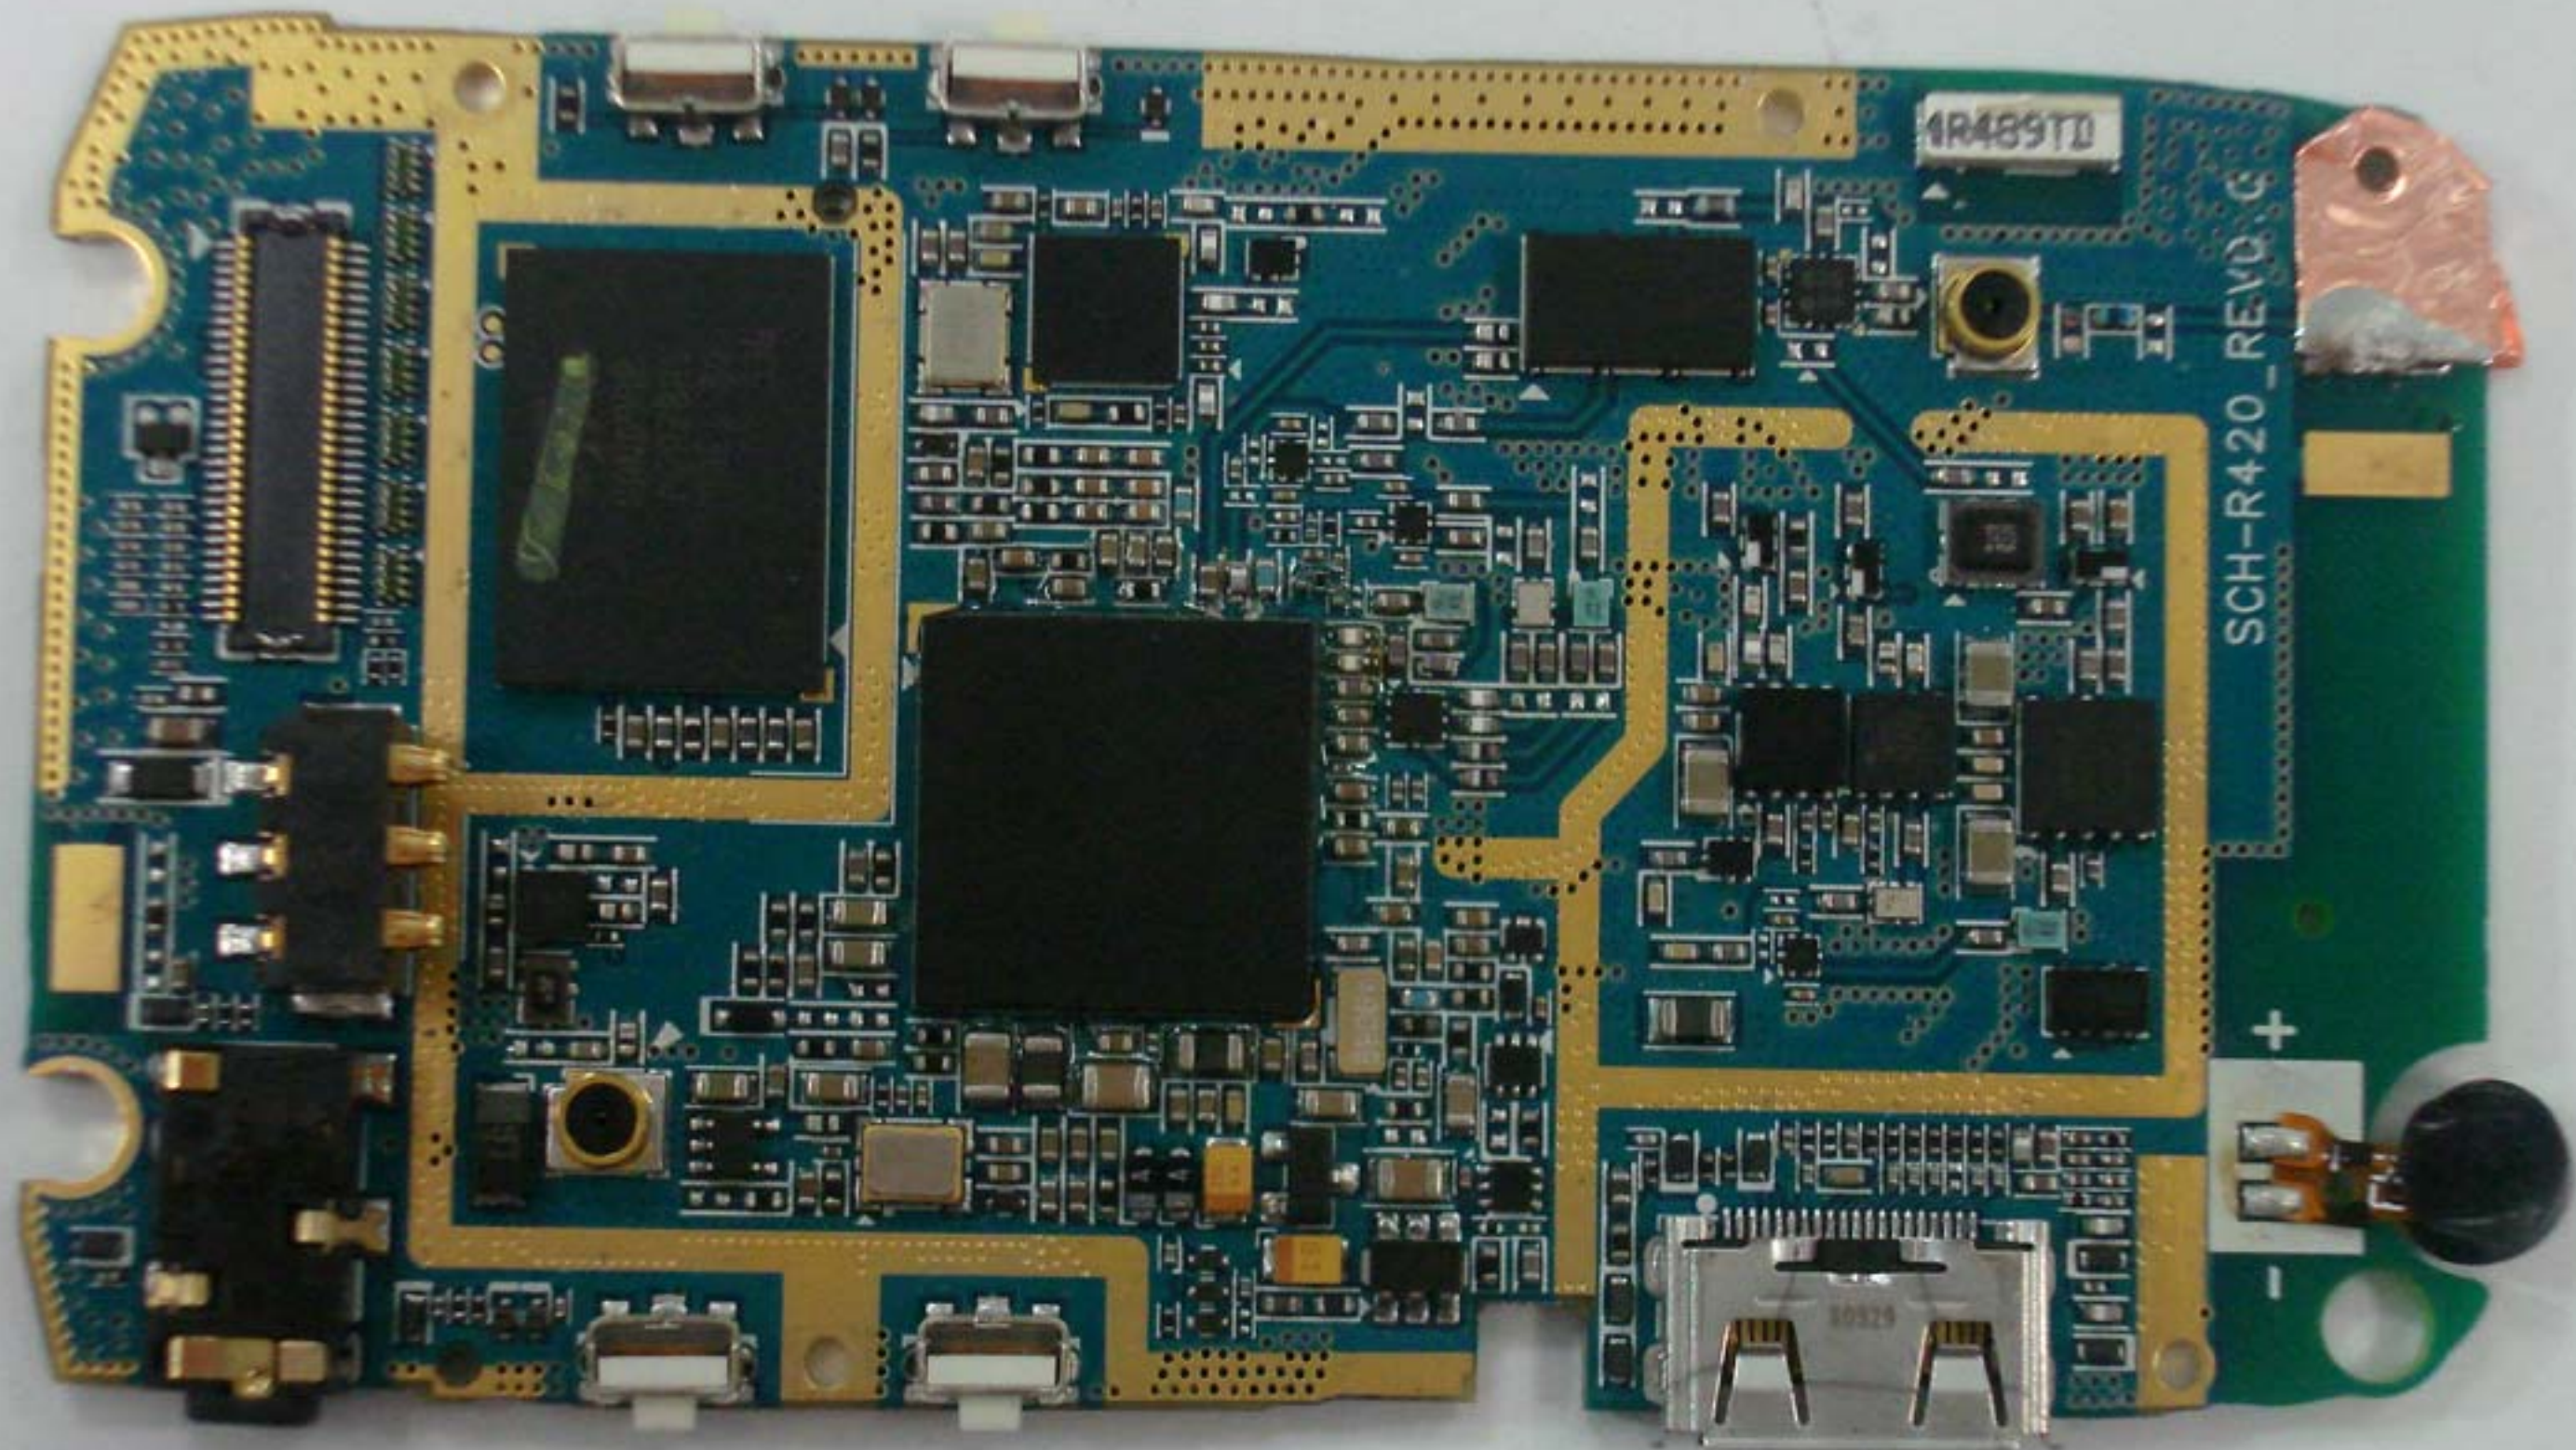

DP081026

1R489TD

SCH-R420\_REV.D.C

+  
-

30325

SCH-R420

\* Placement of each antenna

Bluetooth antenna

GPS Antenna PAD

Main antenna

GPS Antenna

\* Antenna pattern

CDMA

US PCS, AWS

\* Distance between Bluetooth antenna and PCS antenna