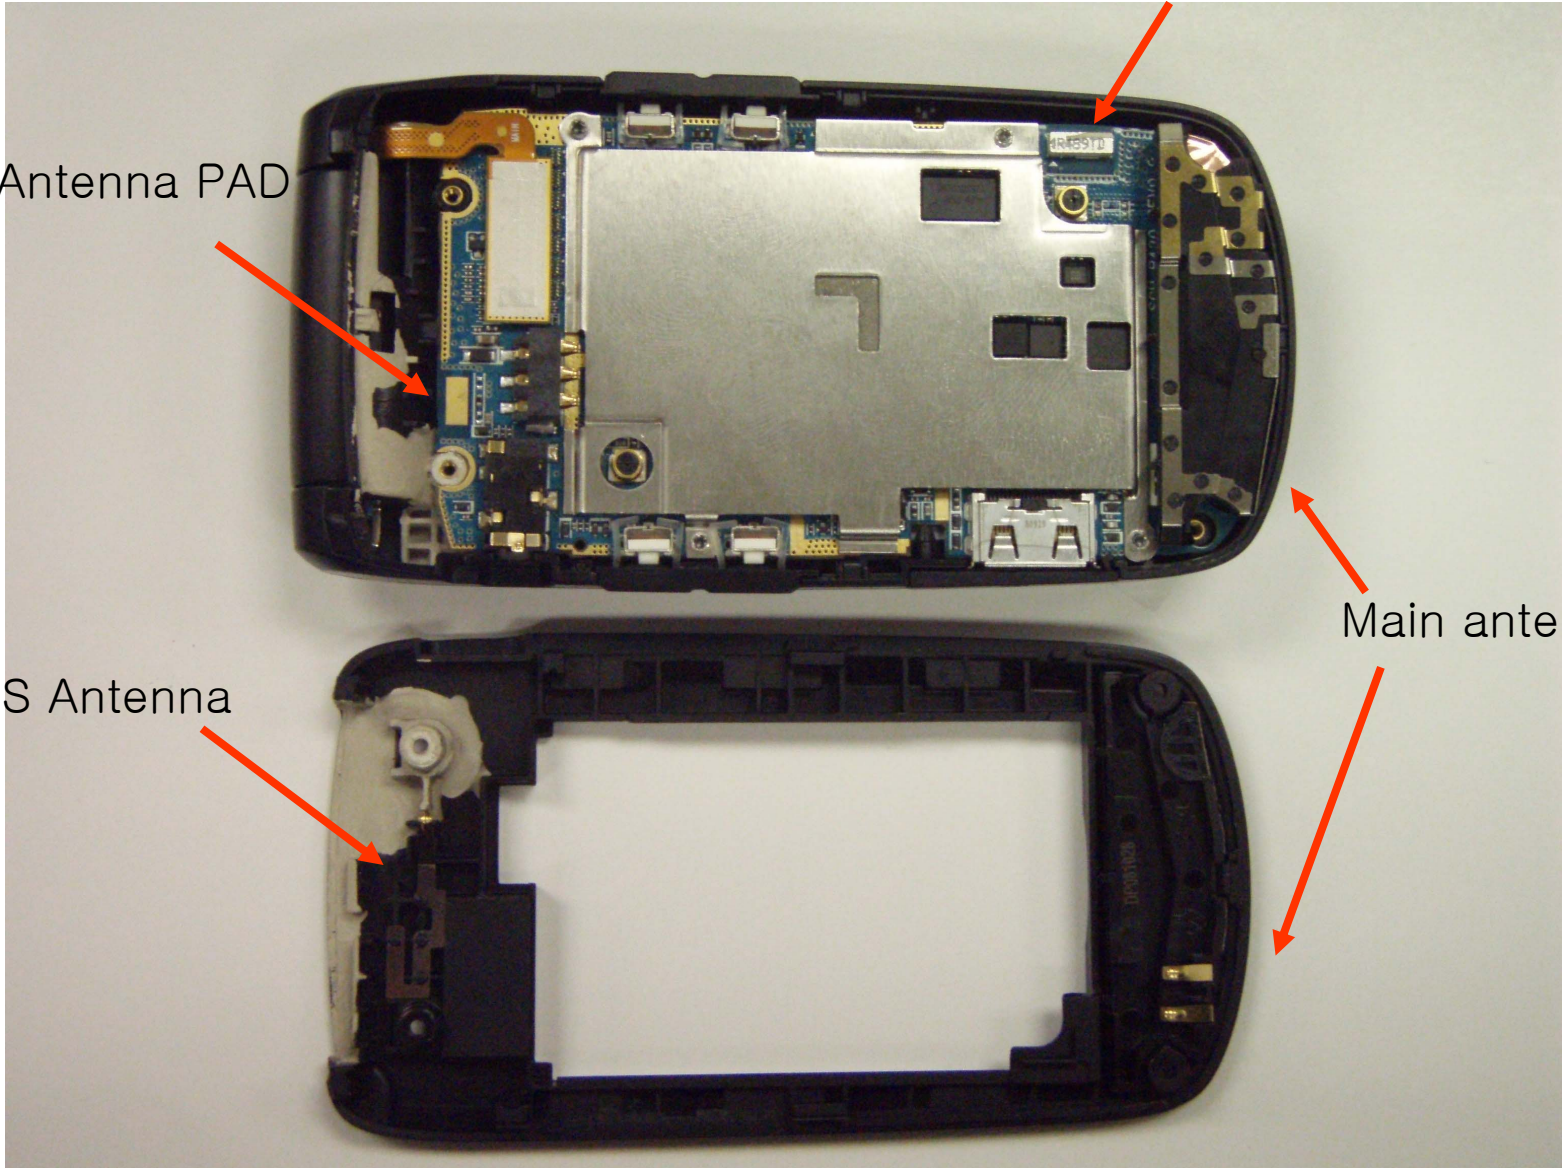

SCH-R420

* Placement of each antenna

Bluetooth antenna

GPS Antenna PAD

Main antenna

GPS Antenna