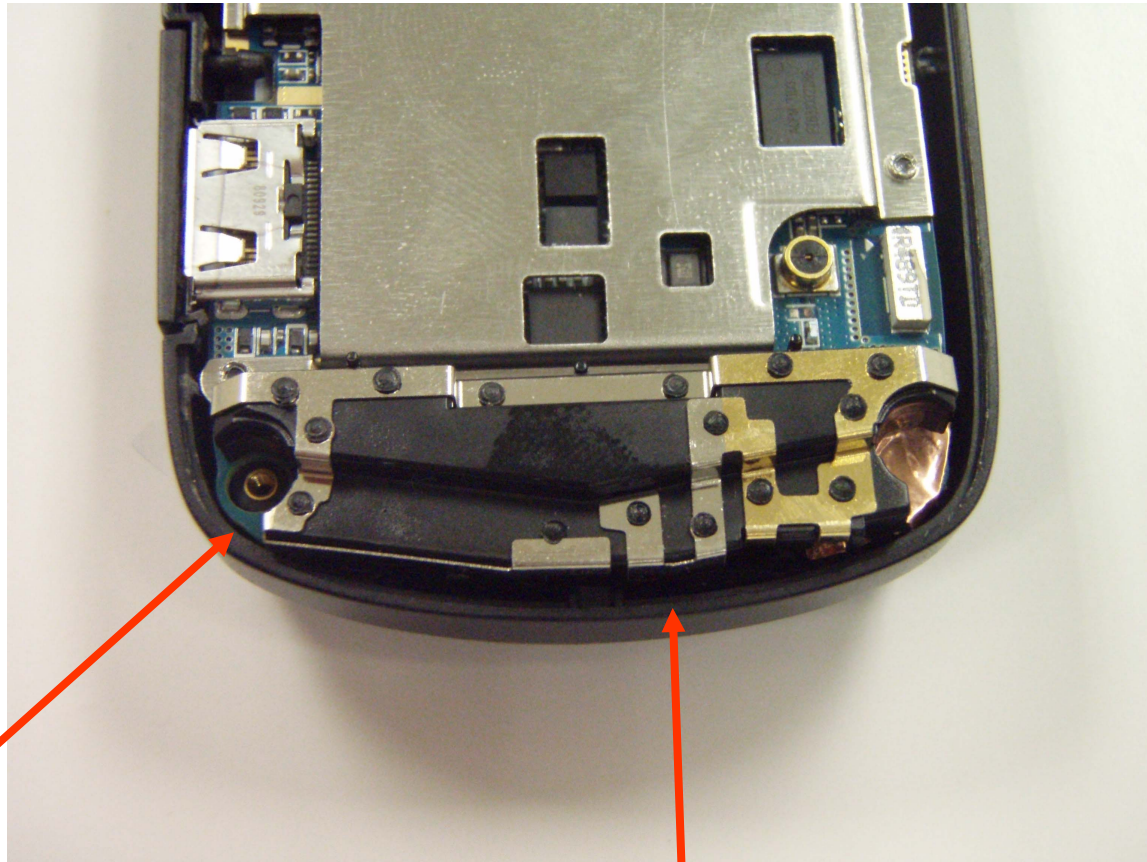

* Antenna pattern

CDMA

US PCS, AWS