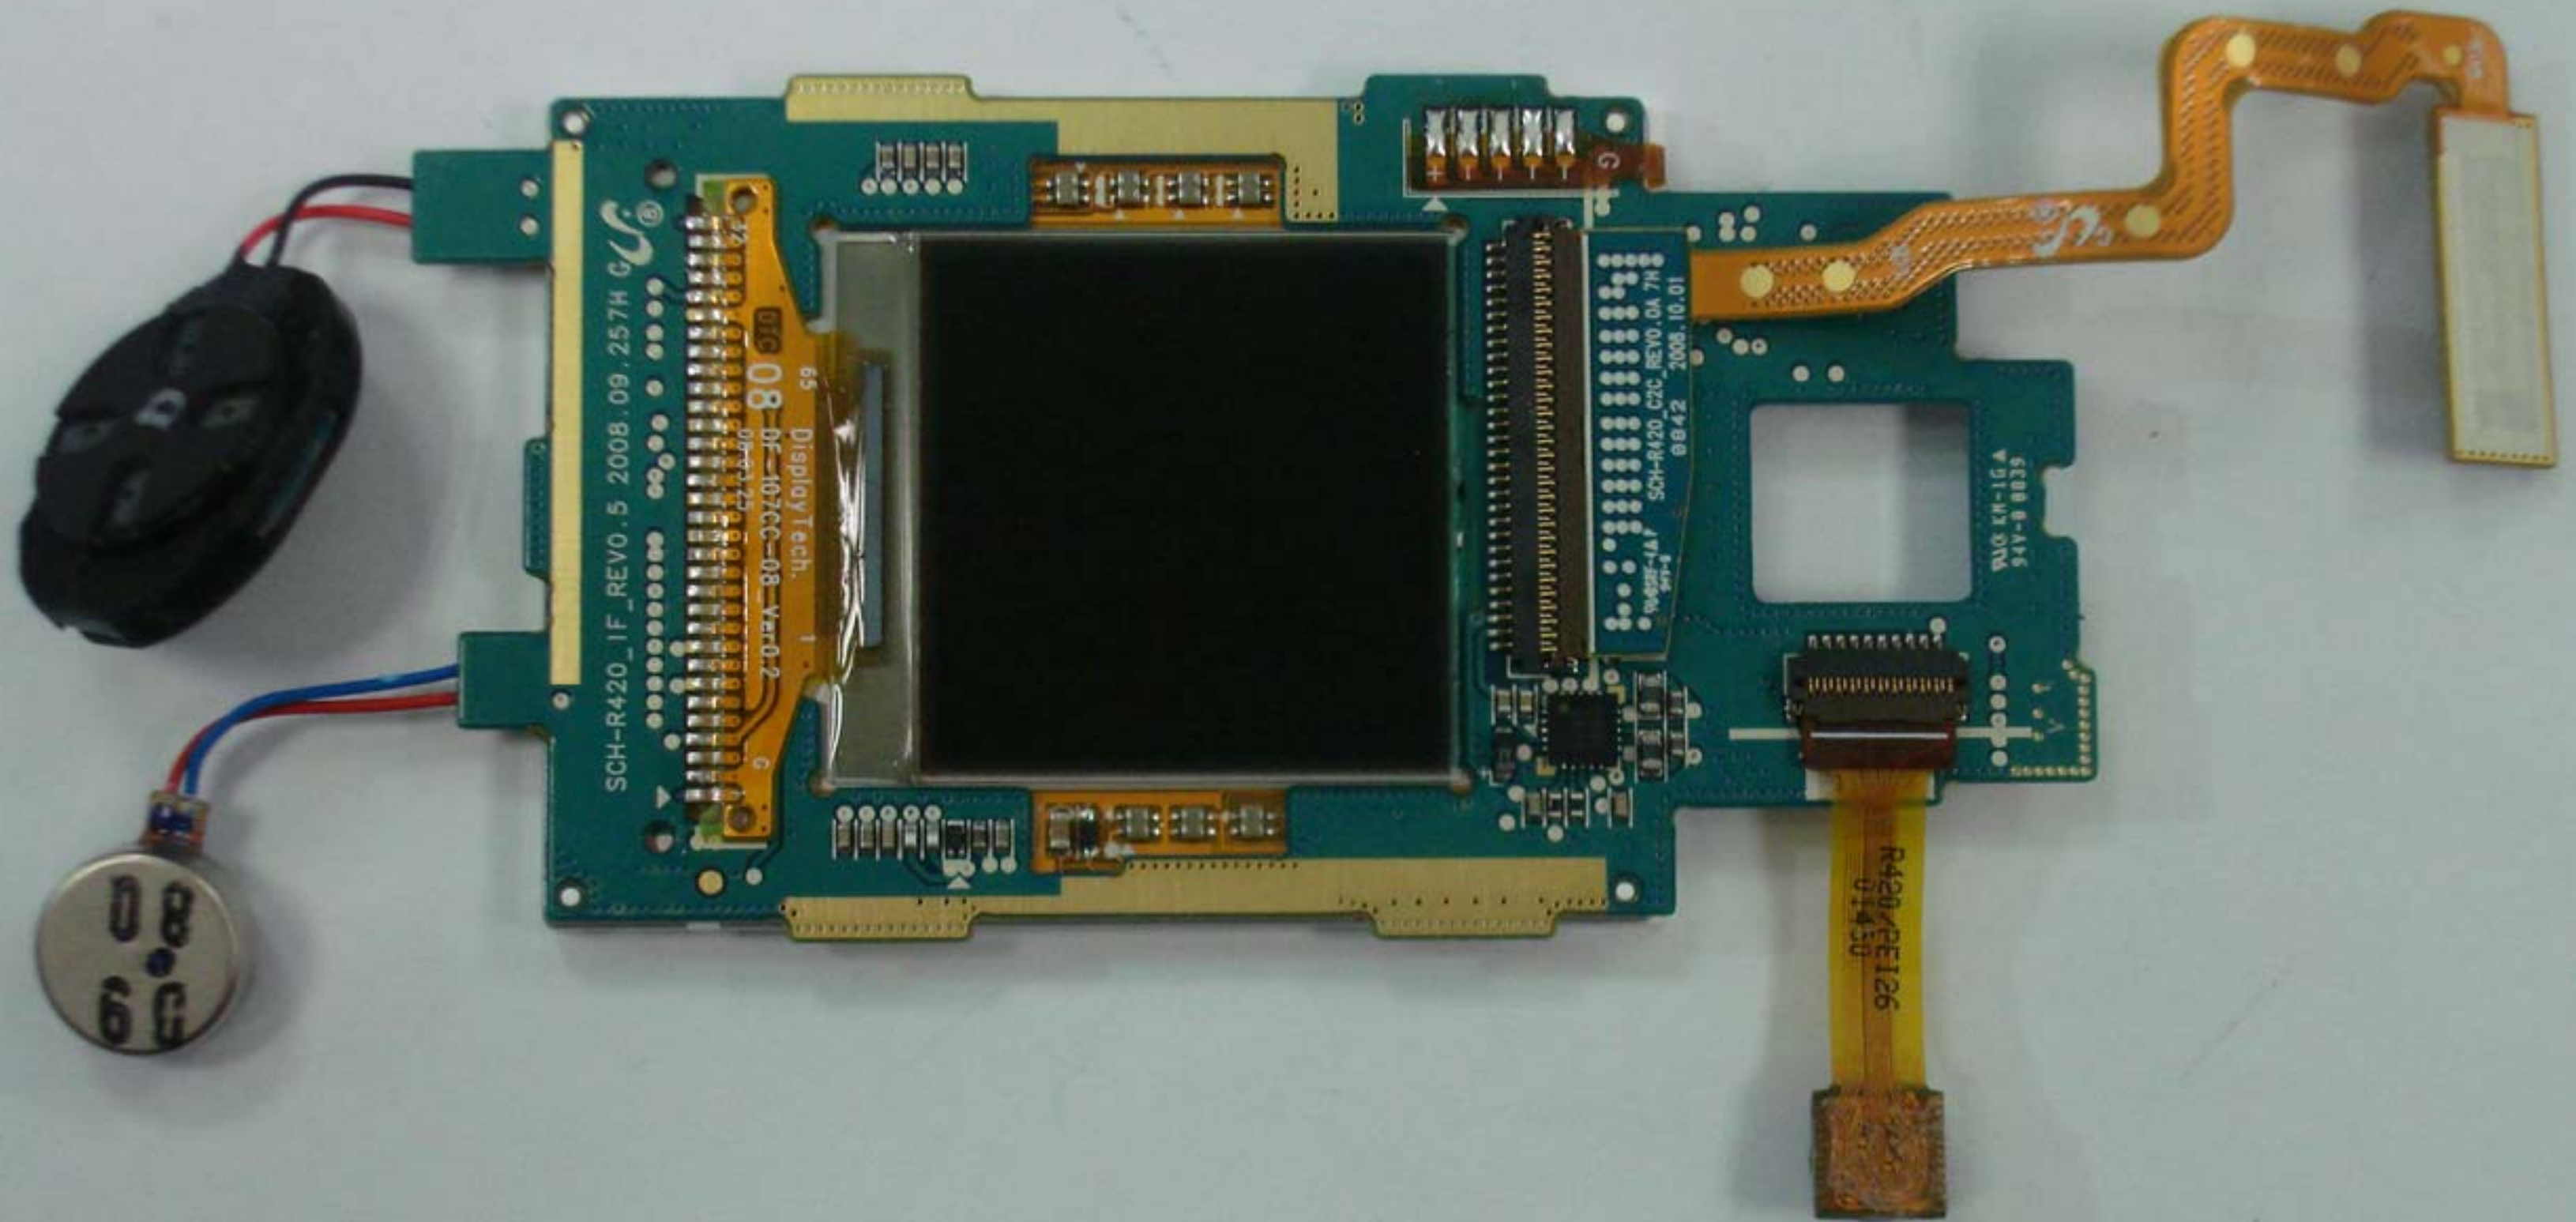

DP081026

1R489TD

SCH-R420\_REV.D.C

+  
-

30325

SCH-R420

\* Placement of each antenna

Bluetooth antenna

GPS Antenna PAD

Main antenna

GPS Antenna

\* Antenna pattern

CDMA

US PCS, AWS

\* Distance between Bluetooth antenna and PCS antenna