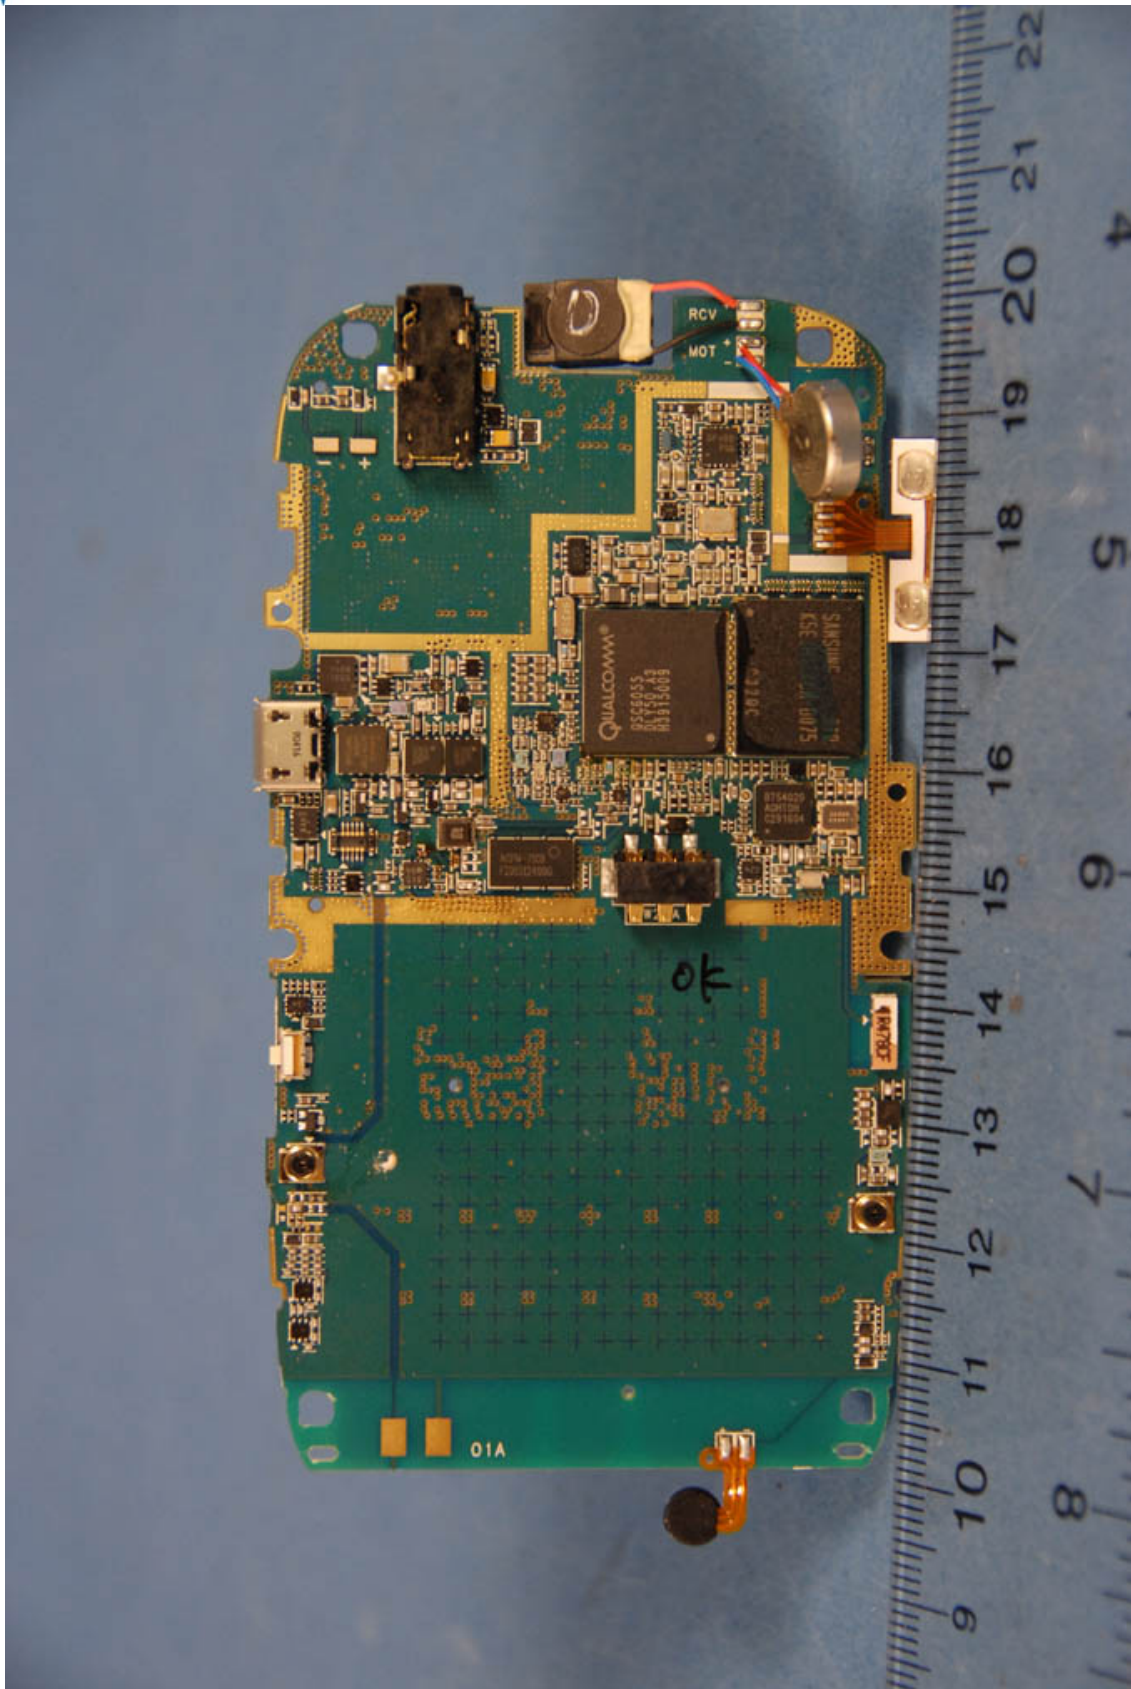

**INTERNAL PHOTOGRAPHS**

	<p>Samsung Electronics Co., Ltd. FCC ID: A3LSCHR350</p>	<p>Model: SCH-R350</p>
<p>Internal Photos</p>	<p>EUT Type: Cellular/AWS/PCS CDMA Phone with Bluetooth</p>	<p>Page 1 of 12</p>

	Samsung Electronics Co., Ltd. FCC ID: A3LSCHR350	Model: SCH-R350
Internal Photos	EUT Type: Cellular/AWS/PCS CDMA Phone with Bluetooth	Page 2 of 12

	Samsung Electronics Co., Ltd. FCC ID: A3LSCHR350	Model: SCH-R350
Internal Photos	EUT Type: Cellular/AWS/PCS CDMA Phone with Bluetooth	Page 3 of 12

	Samsung Electronics Co., Ltd. FCC ID: A3LSCHR350	Model: SCH-R350
Internal Photos	EUT Type: Cellular/AWS/PCS CDMA Phone with Bluetooth	Page 4 of 12

	Samsung Electronics Co., Ltd. FCC ID: A3LSCHR350	Model: SCH-R350
Internal Photos	EUT Type: Cellular/AWS/PCS CDMA Phone with Bluetooth	Page 5 of 12

	Samsung Electronics Co., Ltd. FCC ID: A3LSCHR350	Model: SCH-R350
Internal Photos	EUT Type: Cellular/AWS/PCS CDMA Phone with Bluetooth	Page 6 of 12

	Samsung Electronics Co., Ltd. FCC ID: A3LSCHR350	Model: SCH-R350
Internal Photos	EUT Type: Cellular/AWS/PCS CDMA Phone with Bluetooth	Page 7 of 12