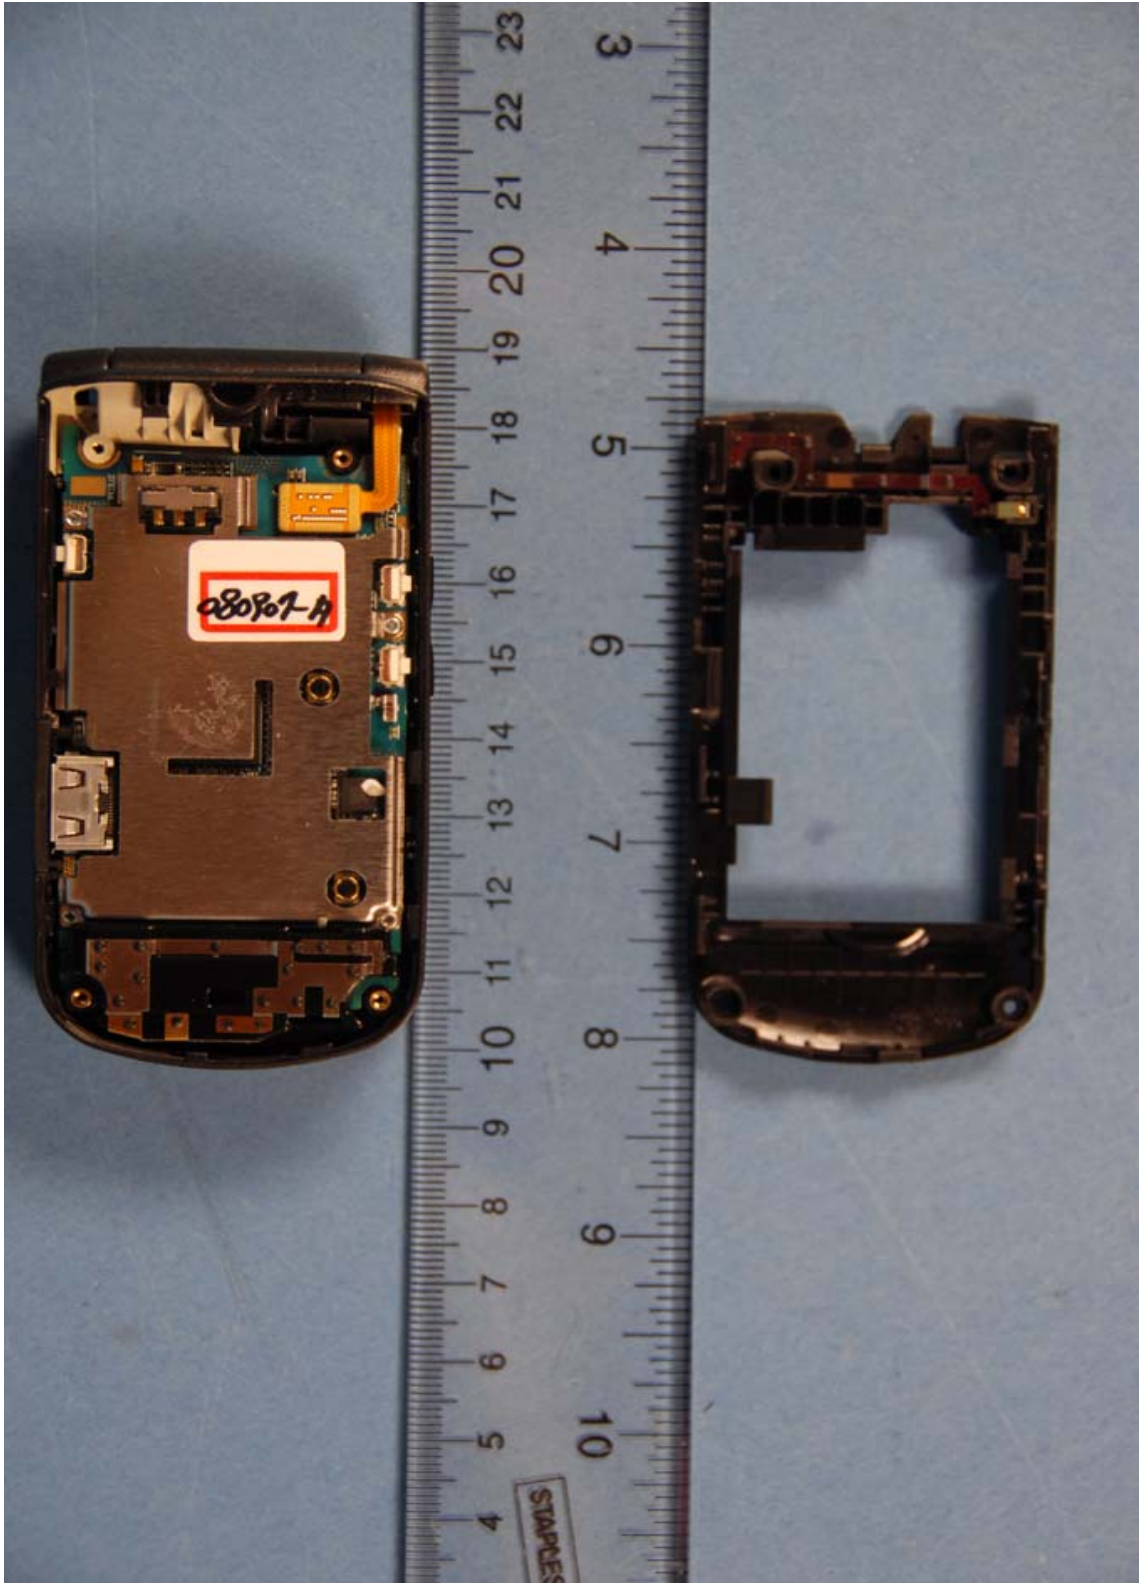

**INTERNAL PHOTOGRAPHS**

	SAMSUNG ELECTRONICS CO., LTD. FCC ID: A3LSCHR310	Model: SCH-R310
Internal Photos	EUT Type: Cellular/AWS/PCS CDMA Phone with Bluetooth	Page 1 of 12

 <p>PCTEST ENGINEERING LABORATORY, INC.</p>	SAMSUNG ELECTRONICS CO., LTD. FCC ID: A3LSCHR310	Model: SCH-R310
Internal Photos	EUT Type: Cellular/AWS/PCS CDMA Phone with Bluetooth	Page 2 of 12

	<p>SAMSUNG ELECTRONICS CO., LTD. FCC ID: A3LSCHR310</p>	<p>Model: SCH-R310</p>
<p>Internal Photos</p>	<p>EUT Type: Cellular/AWS/PCS CDMA Phone with Bluetooth</p>	<p>Page 3 of 12</p>

	<p>SAMSUNG ELECTRONICS CO., LTD. FCC ID: A3LSCHR310</p>	<p>Model: SCH-R310</p>
<p>Internal Photos</p>	<p>EUT Type: Cellular/AWS/PCS CDMA Phone with Bluetooth</p>	<p>Page 4 of 12</p>

	SAMSUNG ELECTRONICS CO., LTD. FCC ID: A3LSCHR310	Model: SCH-R310
Internal Photos	EUT Type: Cellular/AWS/PCS CDMA Phone with Bluetooth	Page 5 of 12

	SAMSUNG ELECTRONICS CO., LTD. FCC ID: A3LSCHR310	Model: SCH-R310
Internal Photos	EUT Type: Cellular/AWS/PCS CDMA Phone with Bluetooth	Page 6 of 12