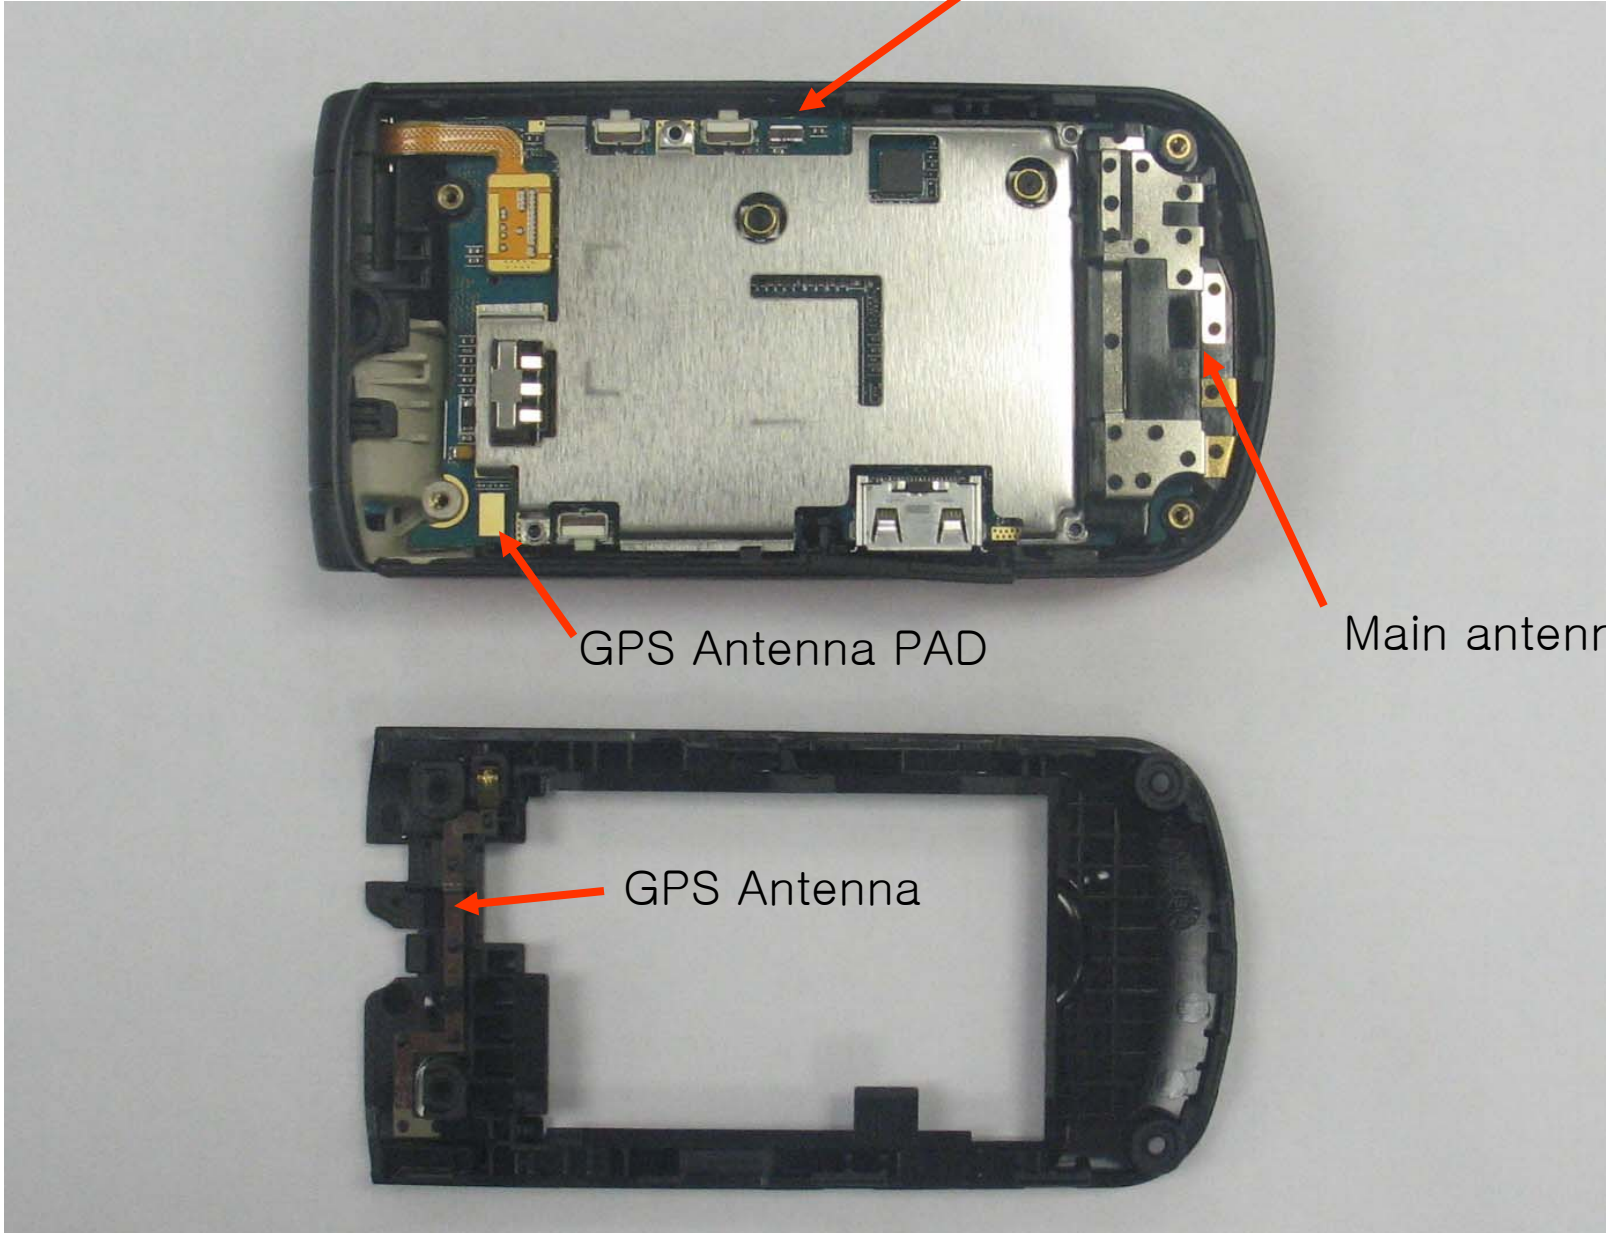

	<p>SAMSUNG ELECTRONICS CO., LTD. FCC ID: A3LSCHR310</p>	<p>Model: SCH-R310</p>
<p>Internal Photos</p>	<p>EUT Type: Cellular/AWS/PCS CDMA Phone with Bluetooth</p>	<p>Page 9 of 12</p>

	SAMSUNG ELECTRONICS CO., LTD. FCC ID: A3LSCHR310	Model: SCH-R310
Internal Photos	EUT Type: Cellular/AWS/PCS CDMA Phone with Bluetooth	Page 10 of 12

	SAMSUNG ELECTRONICS CO., LTD. FCC ID: A3LSCHR310	Model: SCH-R310
Internal Photos	EUT Type: Cellular/AWS/PCS CDMA Phone with Bluetooth	Page 11 of 12

	<p>SAMSUNG ELECTRONICS CO., LTD. FCC ID: A3LSCHR310</p>	<p>Model: SCH-R310</p>
<p>Internal Photos</p>	<p>EUT Type: Cellular/AWS/PCS CDMA Phone with Bluetooth</p>	<p>Page 12 of 12</p>

SCH-R310

\* Placement of each antenna

Bluetooth antenna

GPS Antenna PAD

Main antenna

GPS Antenna

\* Antenna pattern

CDMA