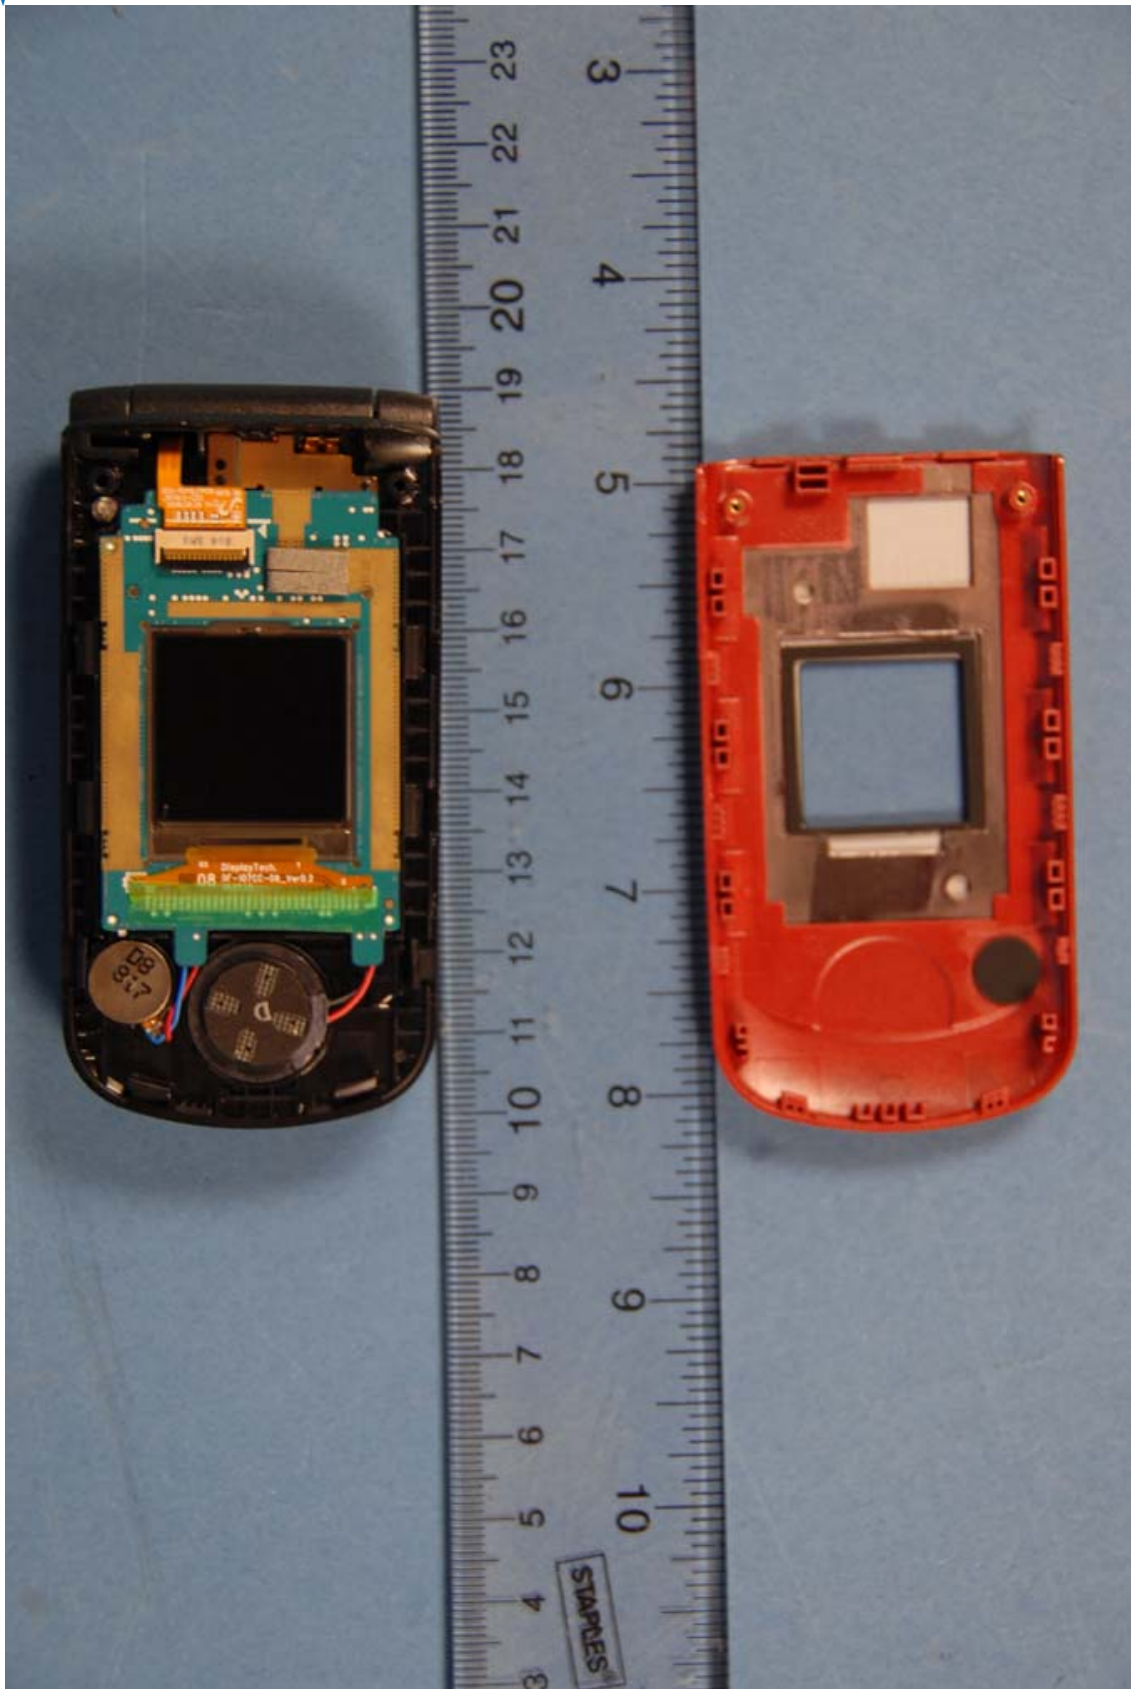

**INTERNAL PHOTOGRAPHS**

	SAMSUNG ELECTRONICS CO., LTD. FCC ID: A3LSCHR310	Model: SCH-R310
Internal Photos	EUT Type: Cellular/AWS/PCS CDMA Phone with Bluetooth	Page 1 of 12

 <p>PCTEST ENGINEERING LABORATORY, INC.</p>	SAMSUNG ELECTRONICS CO., LTD. FCC ID: A3LSCHR310	Model: SCH-R310
Internal Photos	EUT Type: Cellular/AWS/PCS CDMA Phone with Bluetooth	Page 2 of 12

	<p>SAMSUNG ELECTRONICS CO., LTD. FCC ID: A3LSCHR310</p>	<p>Model: SCH-R310</p>
<p>Internal Photos</p>	<p>EUT Type: Cellular/AWS/PCS CDMA Phone with Bluetooth</p>	<p>Page 3 of 12</p>

	<p>SAMSUNG ELECTRONICS CO., LTD. FCC ID: A3LSCHR310</p>	<p>Model: SCH-R310</p>
<p>Internal Photos</p>	<p>EUT Type: Cellular/AWS/PCS CDMA Phone with Bluetooth</p>	<p>Page 4 of 12</p>

	SAMSUNG ELECTRONICS CO., LTD. FCC ID: A3LSCHR310	Model: SCH-R310
Internal Photos	EUT Type: Cellular/AWS/PCS CDMA Phone with Bluetooth	Page 5 of 12

	SAMSUNG ELECTRONICS CO., LTD. FCC ID: A3LSCHR310	Model: SCH-R310
Internal Photos	EUT Type: Cellular/AWS/PCS CDMA Phone with Bluetooth	Page 6 of 12

	<p>SAMSUNG ELECTRONICS CO., LTD. FCC ID: A3LSCHR310</p>	<p>Model: SCH-R310</p>
<p>Internal Photos</p>	<p>EUT Type: Cellular/AWS/PCS CDMA Phone with Bluetooth</p>	<p>Page 7 of 12</p>

	SAMSUNG ELECTRONICS CO., LTD. FCC ID: A3LSCHR310	Model: SCH-R310
Internal Photos	EUT Type: Cellular/AWS/PCS CDMA Phone with Bluetooth	Page 8 of 12