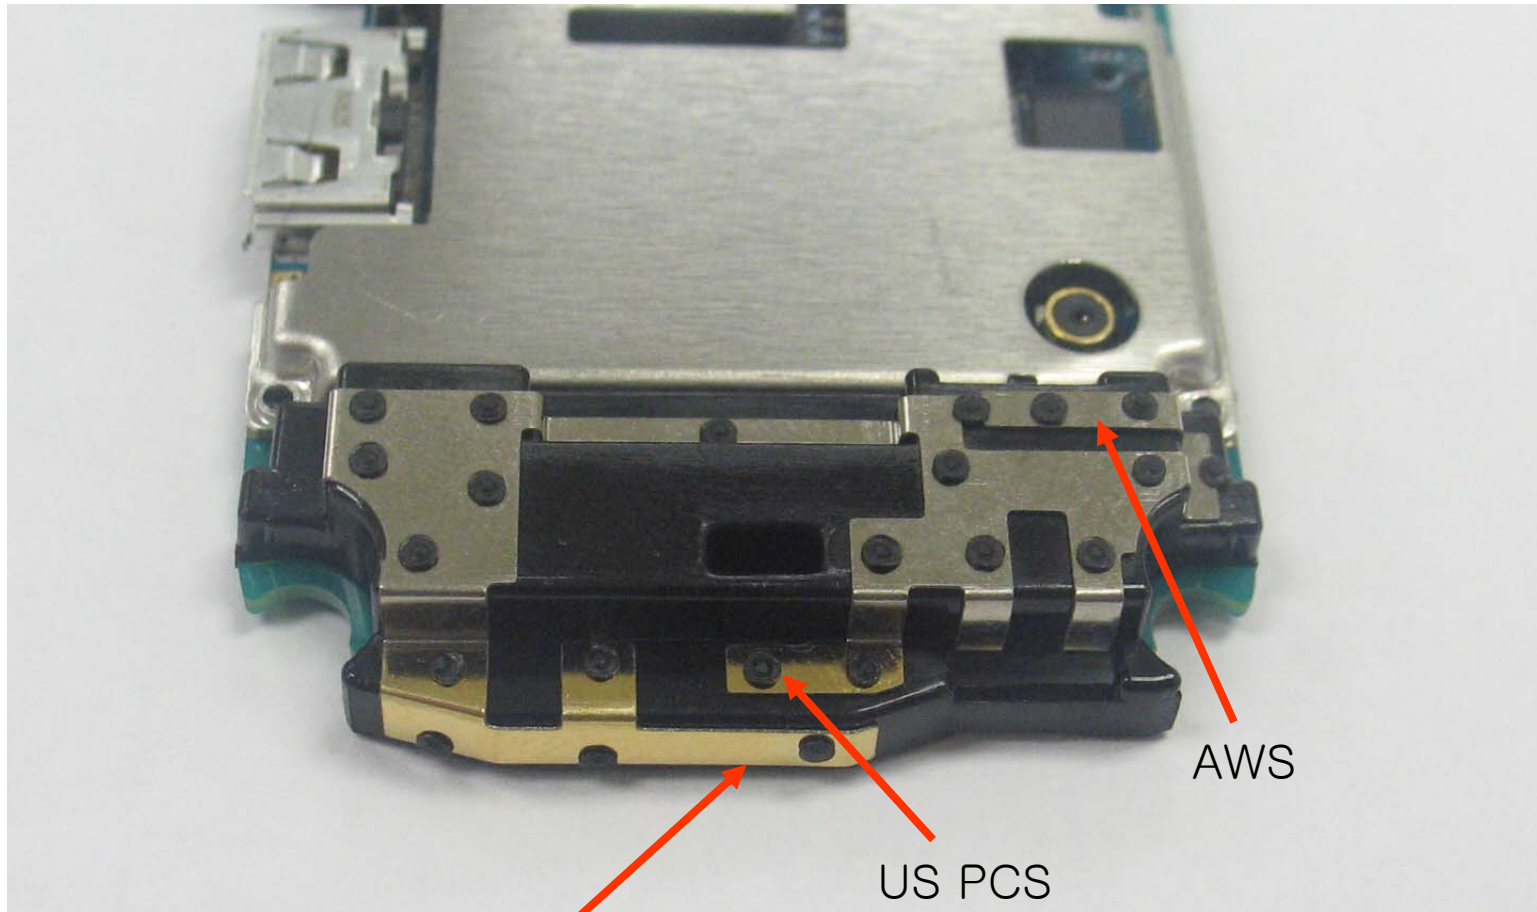

	SAMSUNG ELECTRONICS CO., LTD. FCC ID: A3LSCHR310	Model: SCH-R310
Internal Photos	EUT Type: Cellular/AWS/PCS CDMA Phone with Bluetooth	Page 11 of 12

	<p>SAMSUNG ELECTRONICS CO., LTD. FCC ID: A3LSCHR310</p>	<p>Model: SCH-R310</p>
<p>Internal Photos</p>	<p>EUT Type: Cellular/AWS/PCS CDMA Phone with Bluetooth</p>	<p>Page 12 of 12</p>

SCH-R310

\* Placement of each antenna

Bluetooth antenna

GPS Antenna PAD

Main antenna

GPS Antenna

\* Antenna pattern

CDMA