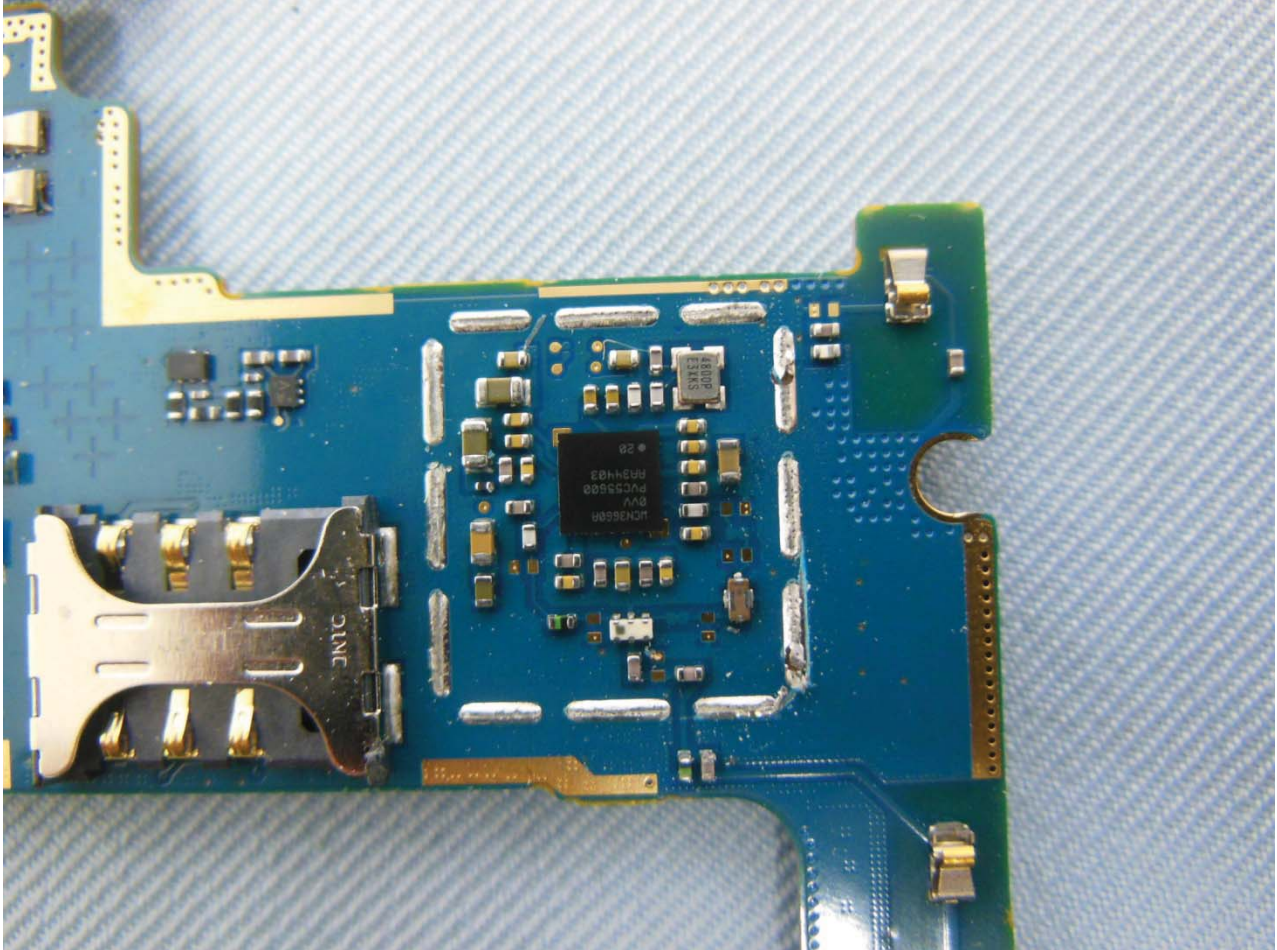

Brand Name: SAMSUNG / Model Name: SCH-P709E