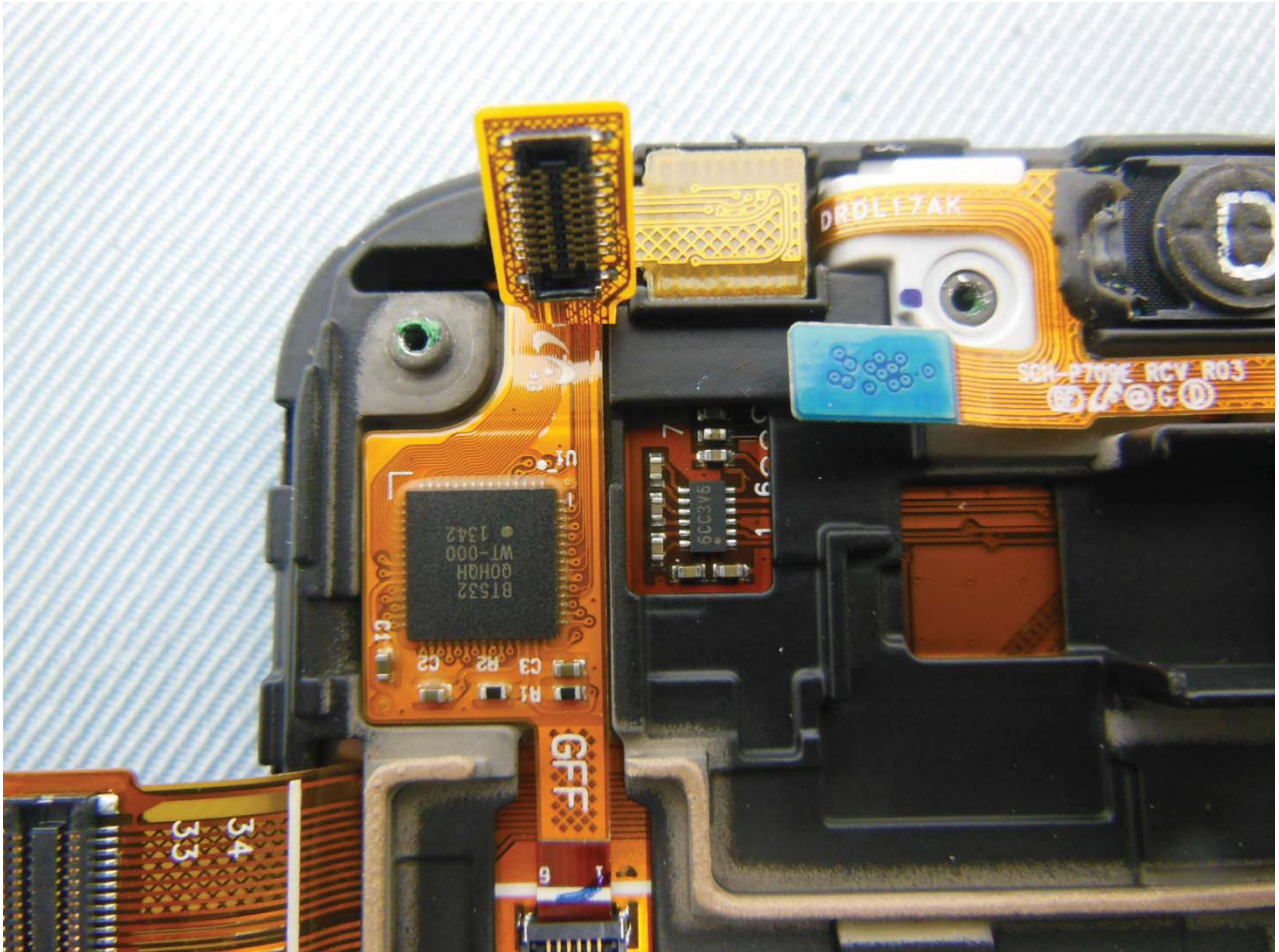

3. Internal Photograph of EUT

Brand Name: SAMSUNG / Model Name: SCH-P709E

Brand Name: SAMSUNG / Model Name: SCH-P709E

Brand Name: SAMSUNG / Model Name: SCH-P709E

Brand Name: SAMSUNG / Model Name: SCH-P709E

Brand Name: SAMSUNG / Model Name: SCH-P709E

Brand Name: SAMSUNG / Model Name: SCH-P709E

Brand Name: SAMSUNG / Model Name: SCH-P709E

Brand Name: SAMSUNG / Model Name: SCH-P709E

Brand Name: SAMSUNG / Model Name: SCH-P709E