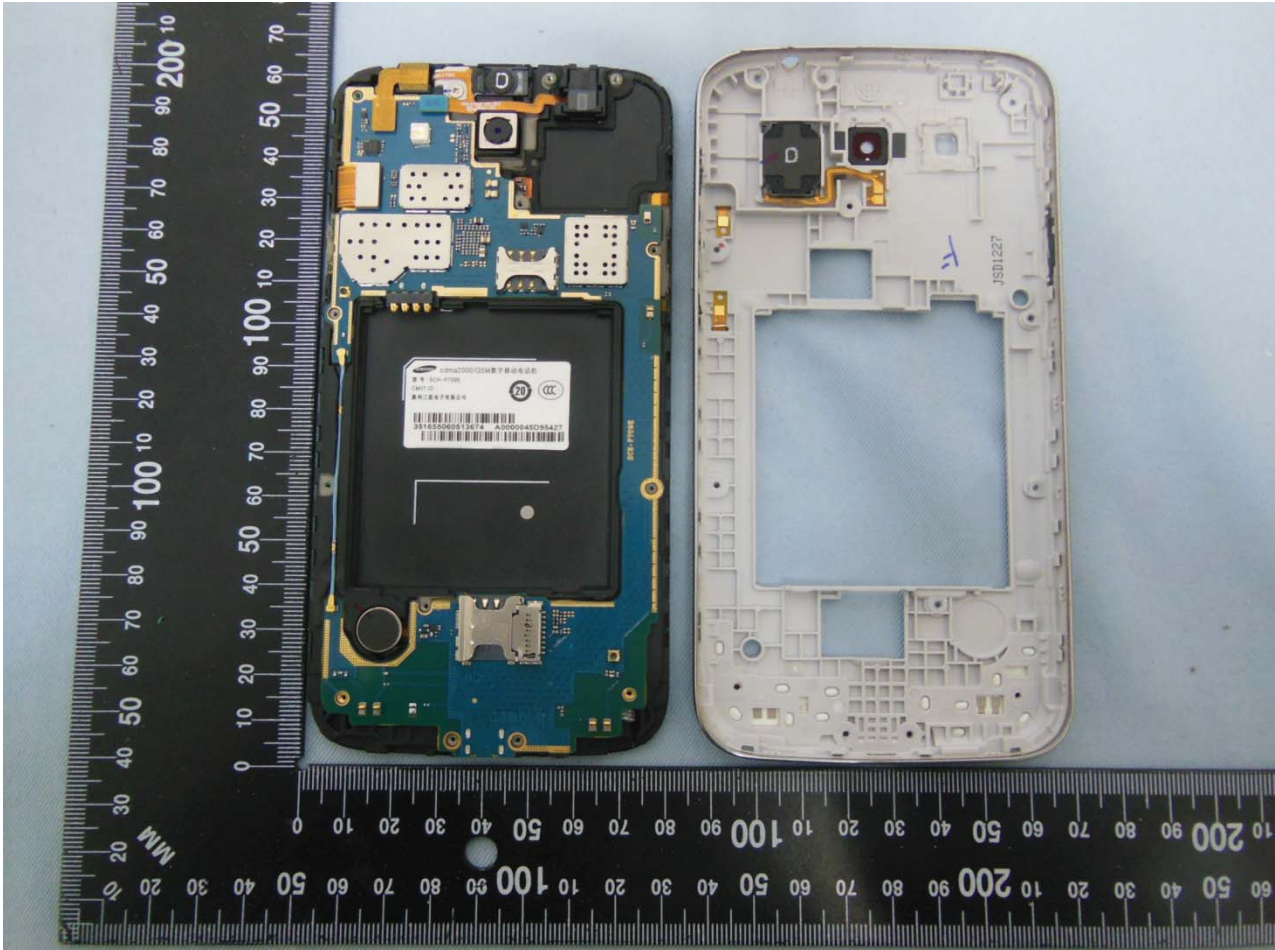

3. Internal Photograph of EUT

Brand Name: SAMSUNG / Model Name: SCH-P709E

Brand Name: SAMSUNG / Model Name: SCH-P709E

Brand Name: SAMSUNG / Model Name: SCH-P709E

Brand Name: SAMSUNG / Model Name: SCH-P709E