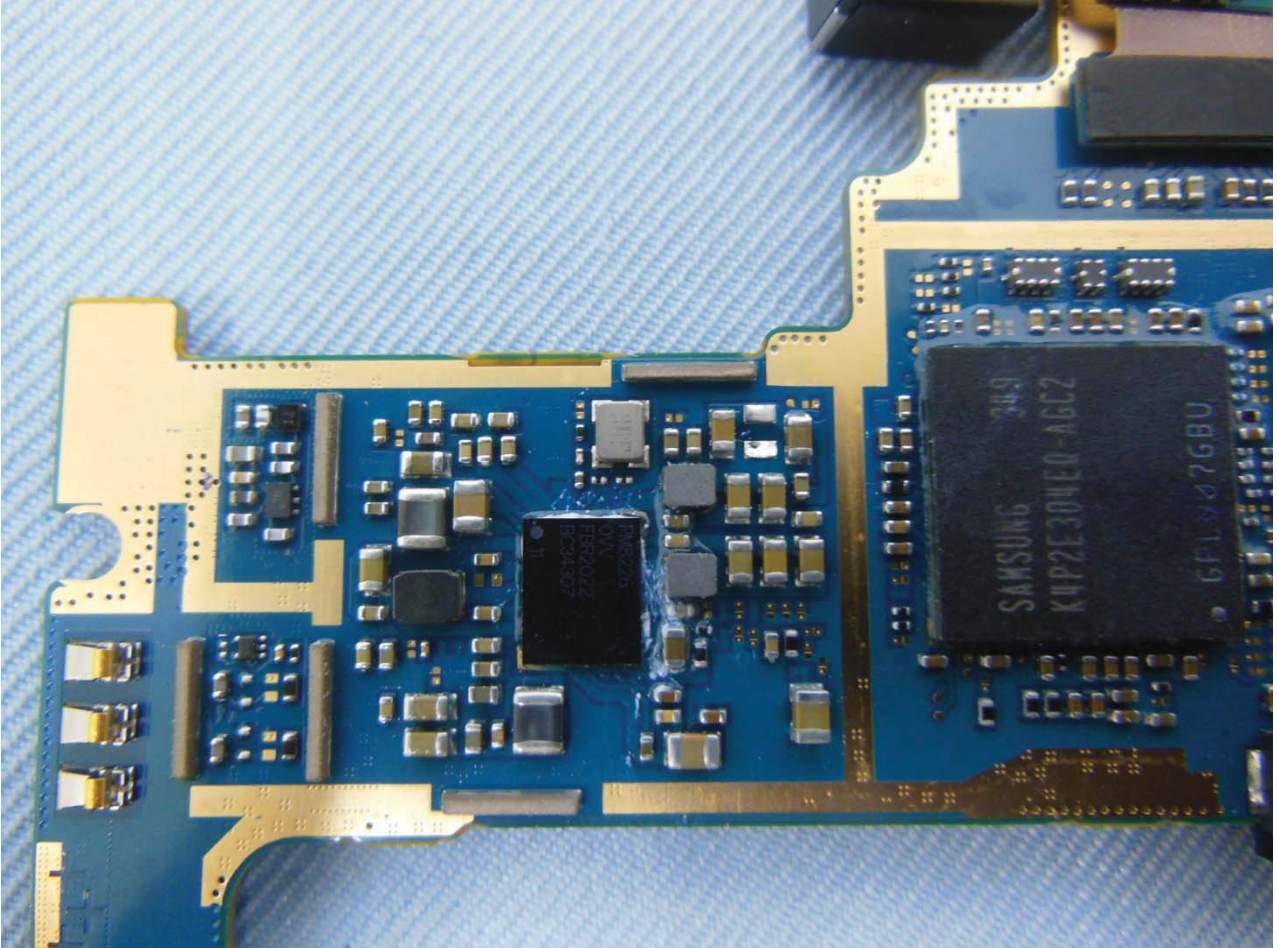

Brand Name: SAMSUNG / Model Name: SCH-P709E

Brand Name: SAMSUNG / Model Name: SCH-P709E

Brand Name: SAMSUNG / Model Name: SCH-P709E

Brand Name: SAMSUNG / Model Name: SCH-P709E

Brand Name: SAMSUNG / Model Name: SCH-P709E

Brand Name: SAMSUNG / Model Name: SCH-P709E

Brand Name: SAMSUNG / Model Name: SCH-P709E

Brand Name: SAMSUNG / Model Name: SCH-P709E

WWAN Antenna 1 <Tx/Rx>
(GSM850, GSM900, GSM1800, GSM1900, WCDMA Band I, Band II, Band V)