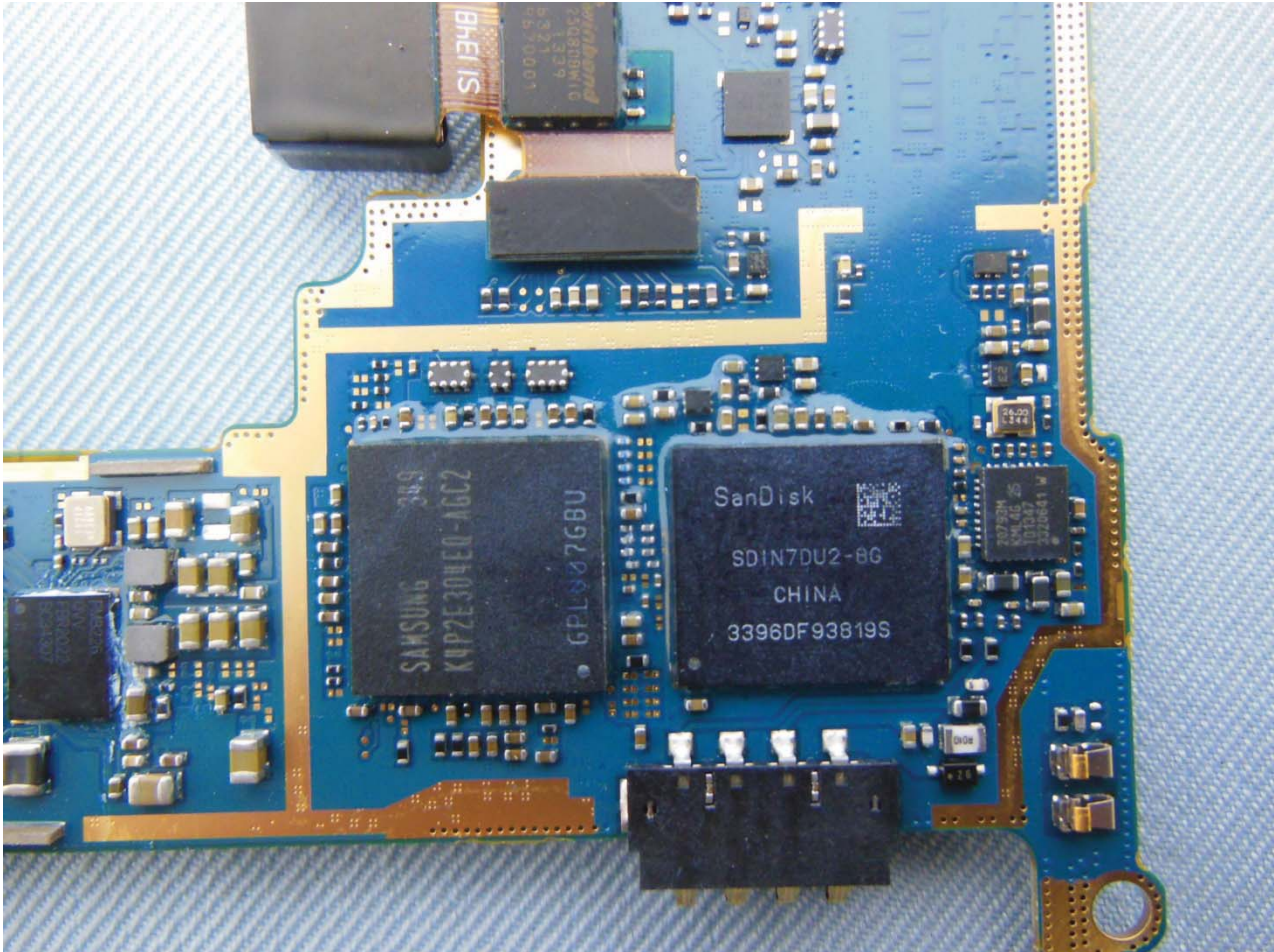

Brand Name: SAMSUNG / Model Name: SCH-P709E

Brand Name: SAMSUNG / Model Name: SCH-P709E

Brand Name: SAMSUNG / Model Name: SCH-P709E

Brand Name: SAMSUNG / Model Name: SCH-P709E

Brand Name: SAMSUNG / Model Name: SCH-P709E

Brand Name: SAMSUNG / Model Name: SCH-P709E

Brand Name: SAMSUNG / Model Name: SCH-P709E

Brand Name: SAMSUNG / Model Name: SCH-P709E

WWAN Antenna 1 <Tx/Rx>
(GSM850, GSM900, GSM1800, GSM1900, WCDMA Band I, Band II, Band V)