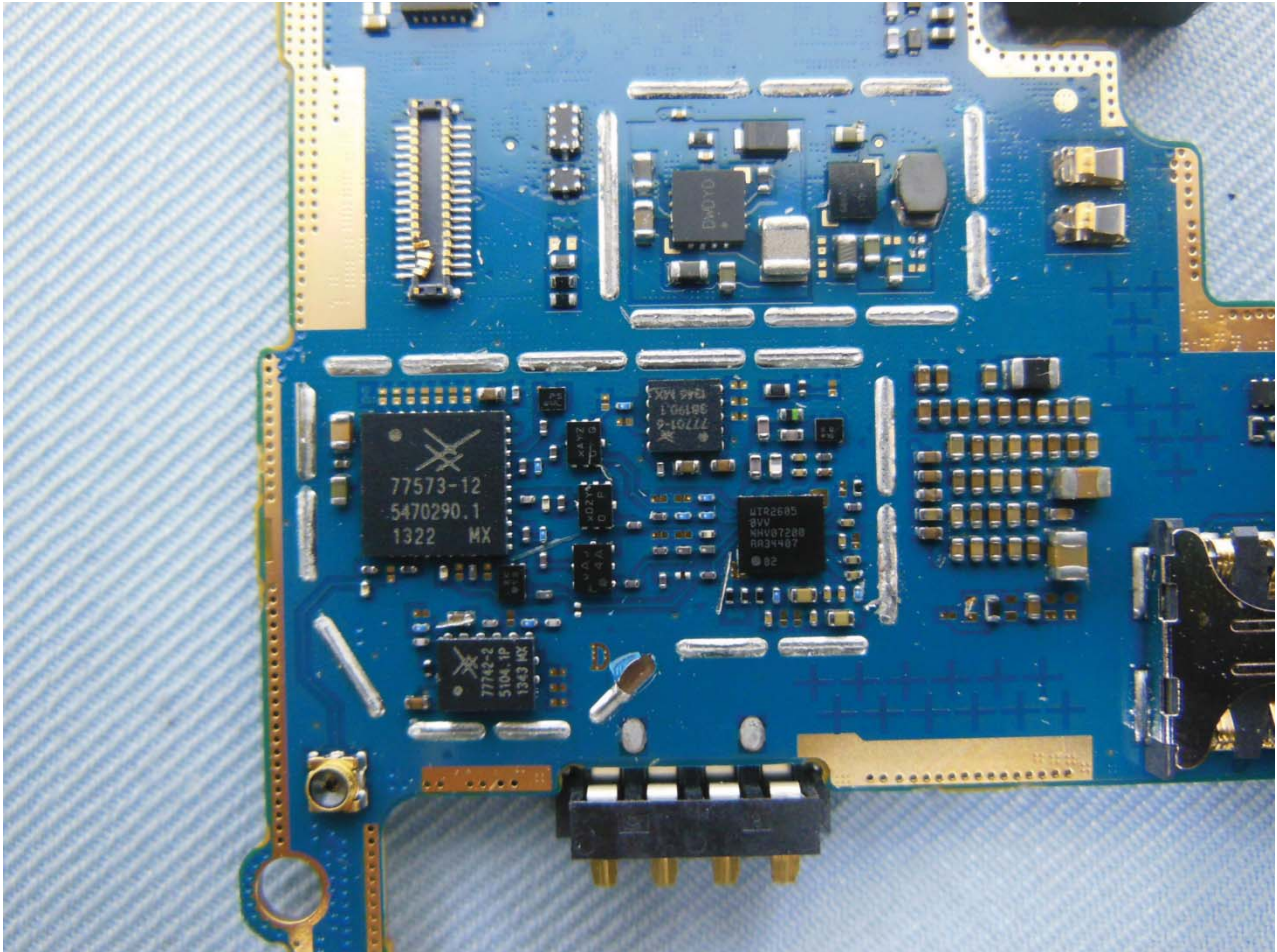

Brand Name: SAMSUNG / Model Name: SCH-P709E

Brand Name: SAMSUNG / Model Name: SCH-P709E

Brand Name: SAMSUNG / Model Name: SCH-P709E

Brand Name: SAMSUNG / Model Name: SCH-P709E

Brand Name: SAMSUNG / Model Name: SCH-P709E

Brand Name: SAMSUNG / Model Name: SCH-P709E

Brand Name: SAMSUNG / Model Name: SCH-P709E

Brand Name: SAMSUNG / Model Name: SCH-P709E

WWAN Antenna 1 <Tx/Rx>
(GSM850, GSM900, GSM1800, GSM1900, WCDMA Band I, Band II, Band V)