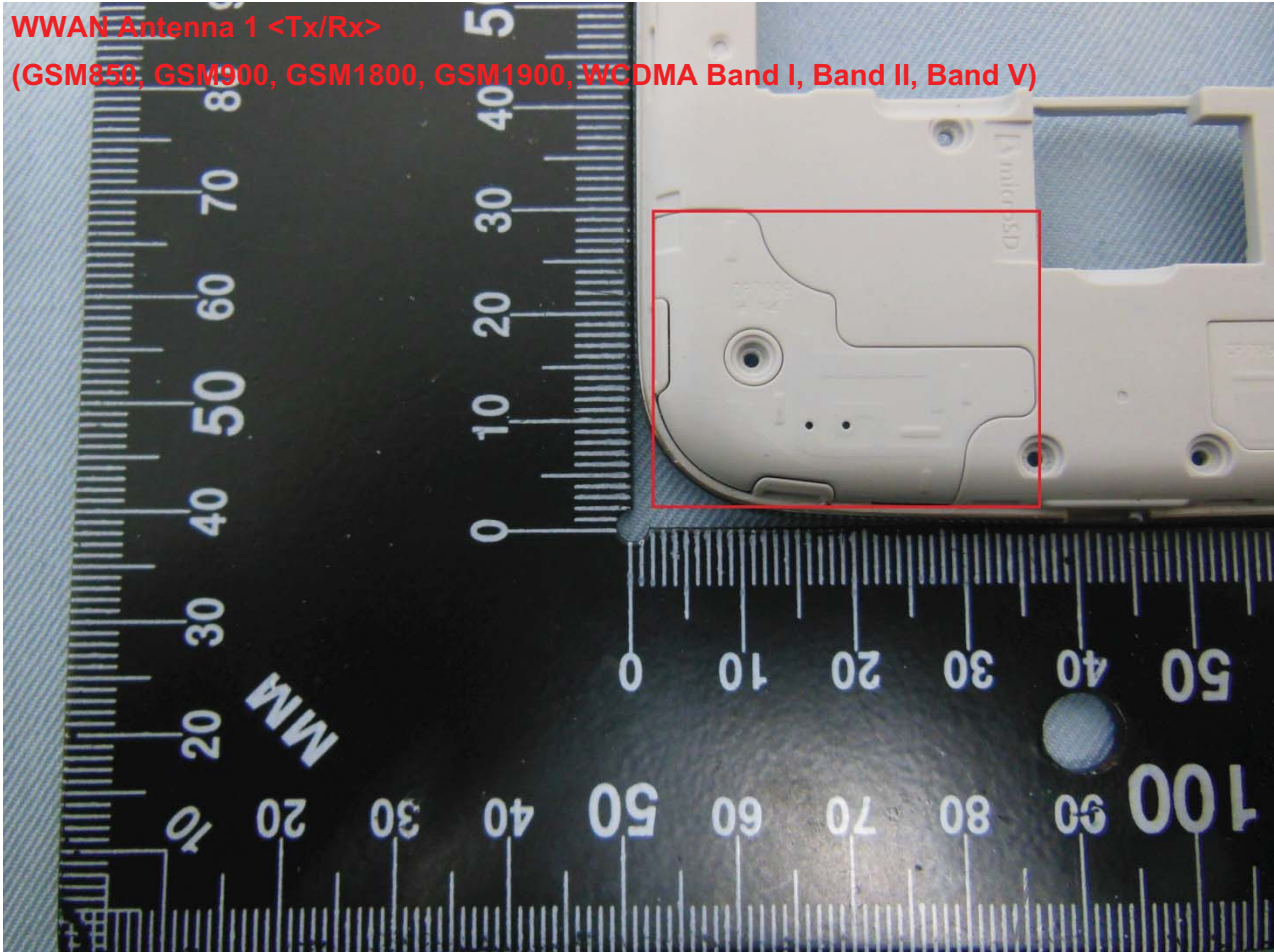

Brand Name: SAMSUNG / Model Name: SCH-P709E

Brand Name: SAMSUNG / Model Name: SCH-P709E

Brand Name: SAMSUNG / Model Name: SCH-P709E

WWAN Antenna 1 <Tx/Rx>
(GSM850, GSM900, GSM1800, GSM1900, WCDMA Band I, Band II, Band V)