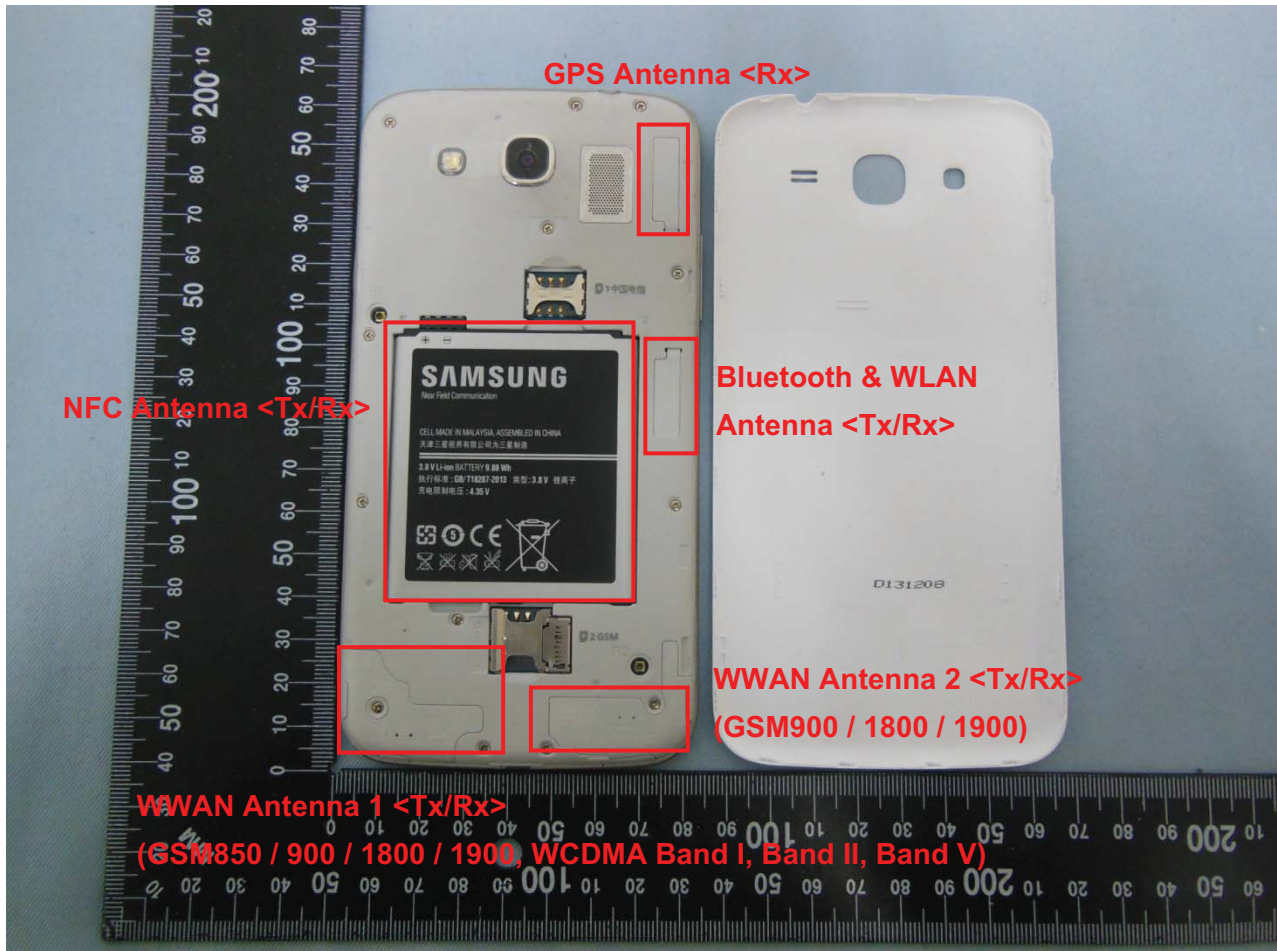

3. Internal Photograph of EUT

Brand Name: SAMSUNG / Model Name: SCH-P709E

Brand Name: SAMSUNG / Model Name: SCH-P709E

Brand Name: SAMSUNG / Model Name: SCH-P709E

Brand Name: SAMSUNG / Model Name: SCH-P709E