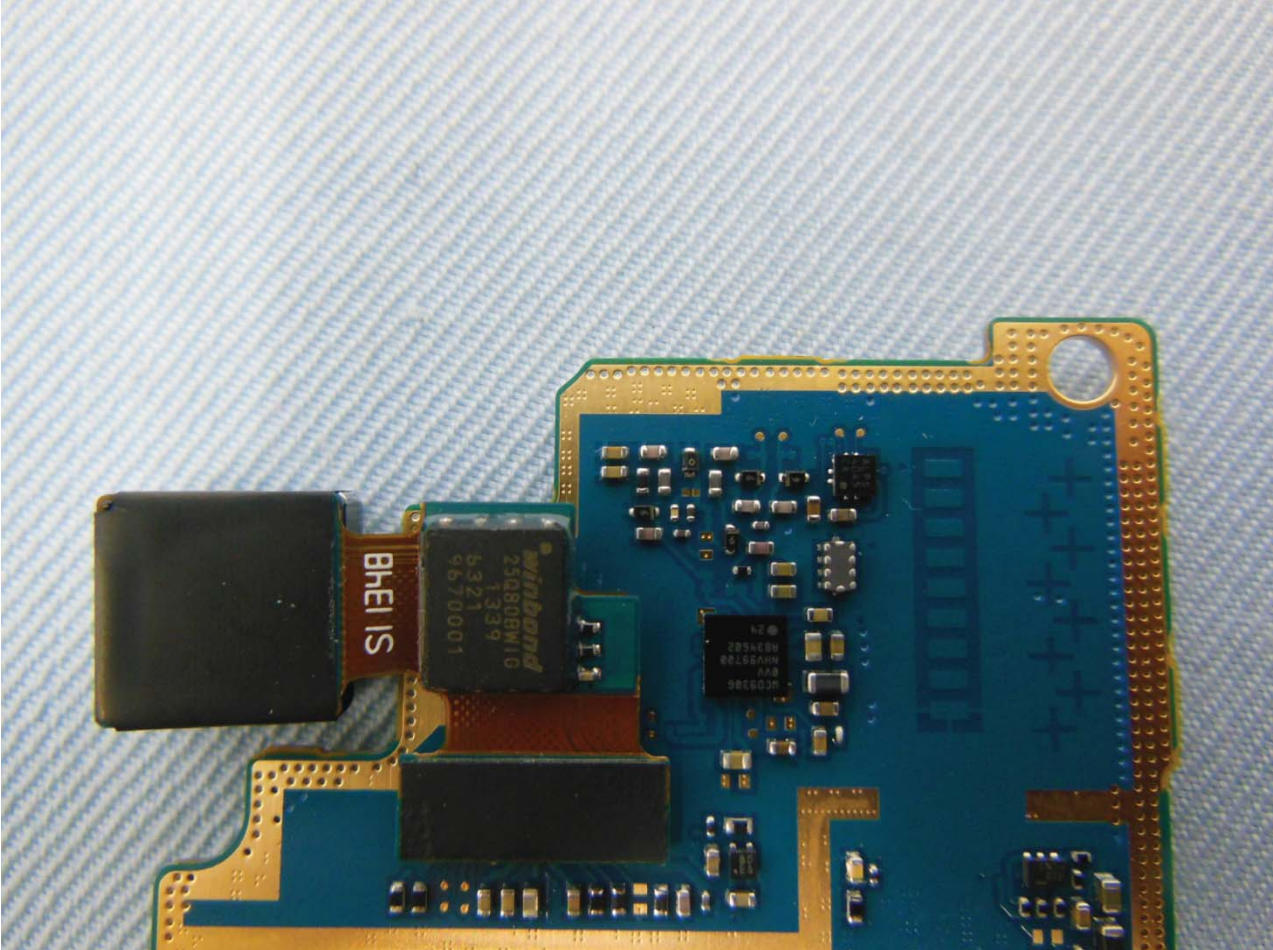

Brand Name: SAMSUNG / Model Name: SCH-P709E

Brand Name: SAMSUNG / Model Name: SCH-P709E

Brand Name: SAMSUNG / Model Name: SCH-P709E

Brand Name: SAMSUNG / Model Name: SCH-P709E

Brand Name: SAMSUNG / Model Name: SCH-P709E

Brand Name: SAMSUNG / Model Name: SCH-P709E

Brand Name: SAMSUNG / Model Name: SCH-P709E

Brand Name: SAMSUNG / Model Name: SCH-P709E

WWAN Antenna 1 <Tx/Rx>
(GSM850, GSM900, GSM1800, GSM1900, WCDMA Band I, Band II, Band V)