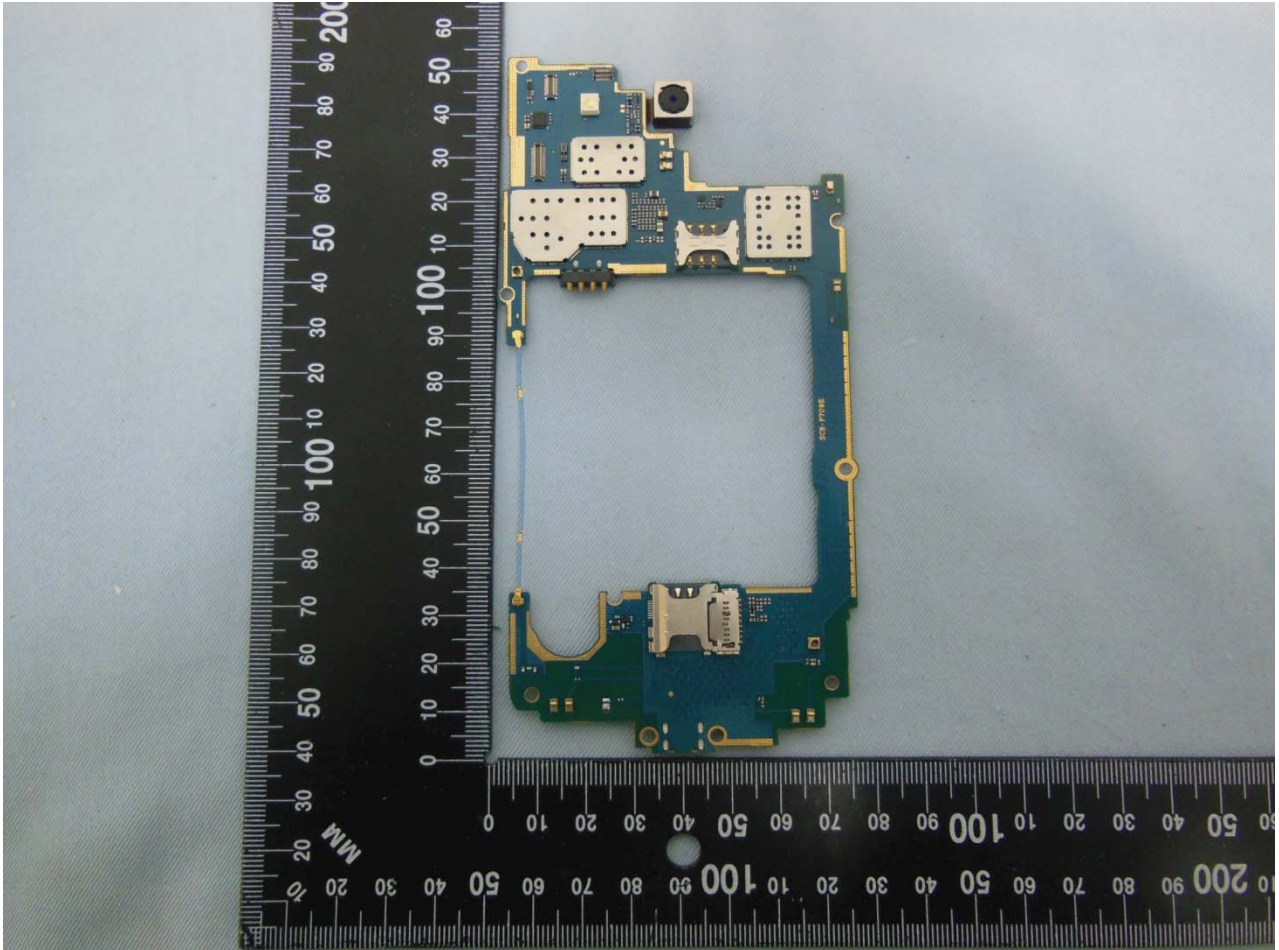

Brand Name: SAMSUNG / Model Name: SCH-P709E