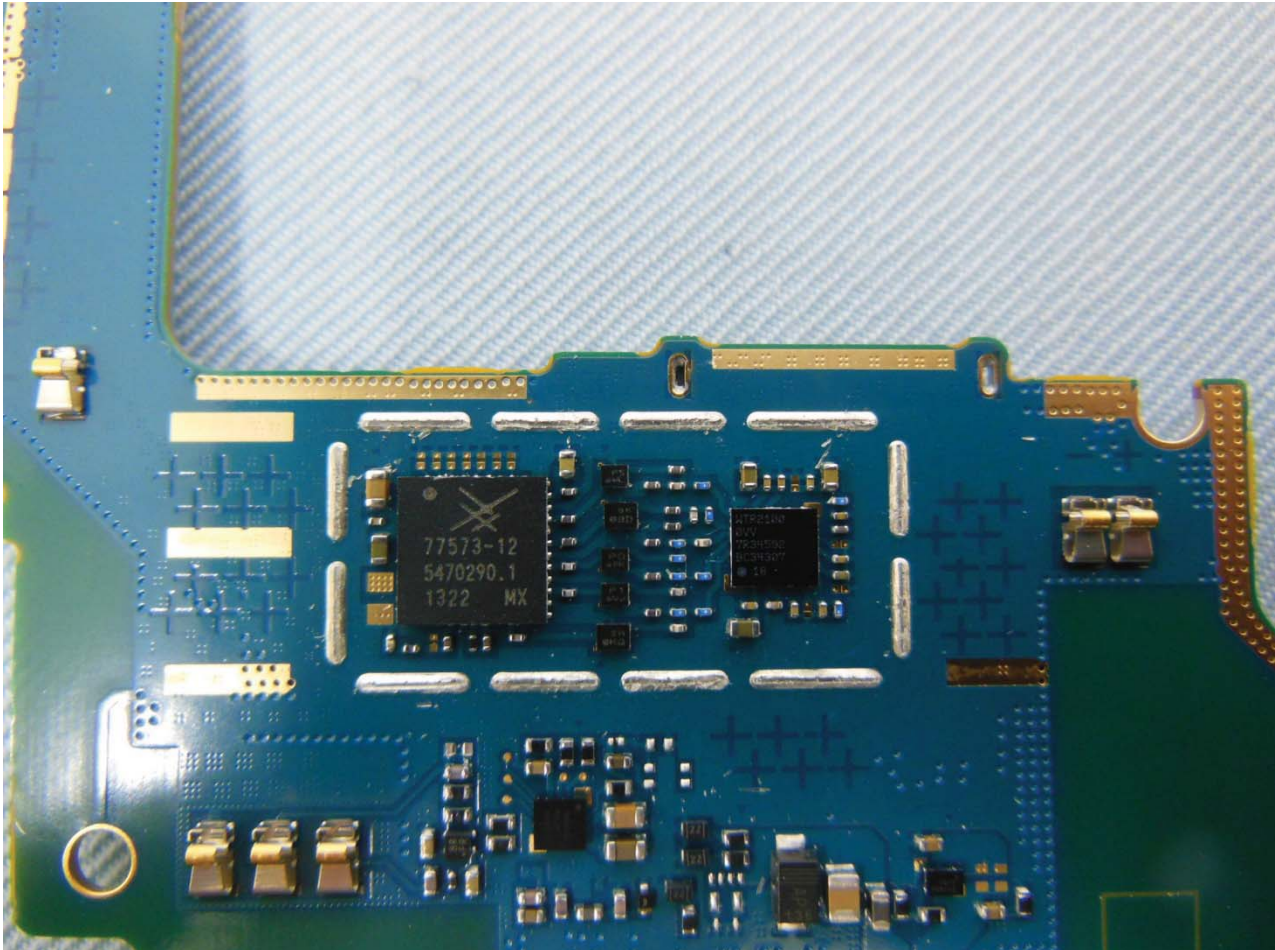

Brand Name: SAMSUNG / Model Name: SCH-P709E

Brand Name: SAMSUNG / Model Name: SCH-P709E

Brand Name: SAMSUNG / Model Name: SCH-P709E

WWAN Antenna 1 <Tx/Rx>
(GSM850, GSM900, GSM1800, GSM1900, WCDMA Band I, Band II, Band V)