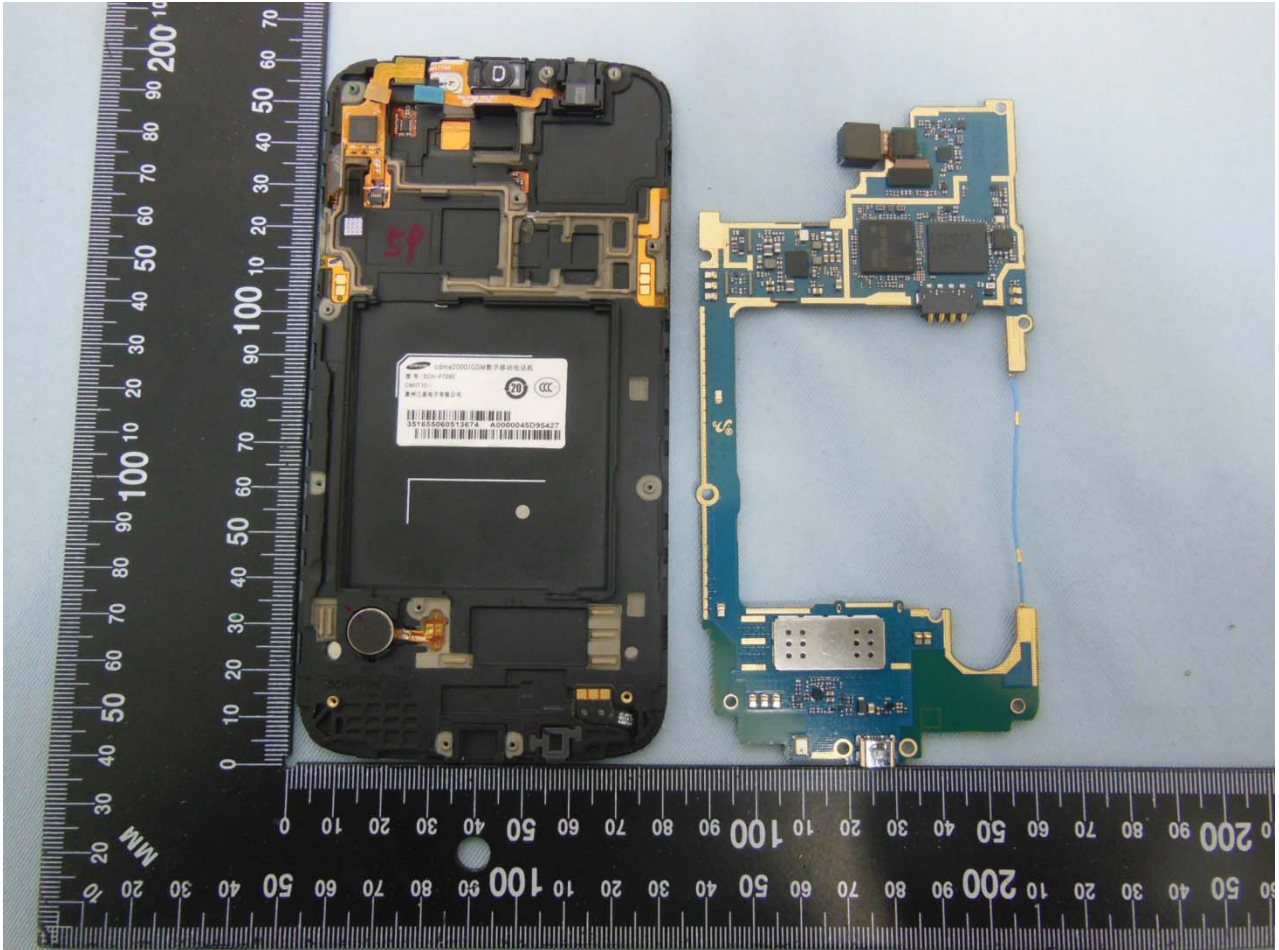

3. Internal Photograph of EUT

Brand Name: SAMSUNG / Model Name: SCH-P709E

Brand Name: SAMSUNG / Model Name: SCH-P709E

Brand Name: SAMSUNG / Model Name: SCH-P709E

Brand Name: SAMSUNG / Model Name: SCH-P709E

Brand Name: SAMSUNG / Model Name: SCH-P709E

Brand Name: SAMSUNG / Model Name: SCH-P709E

Brand Name: SAMSUNG / Model Name: SCH-P709E

Brand Name: SAMSUNG / Model Name: SCH-P709E

Brand Name: SAMSUNG / Model Name: SCH-P709E