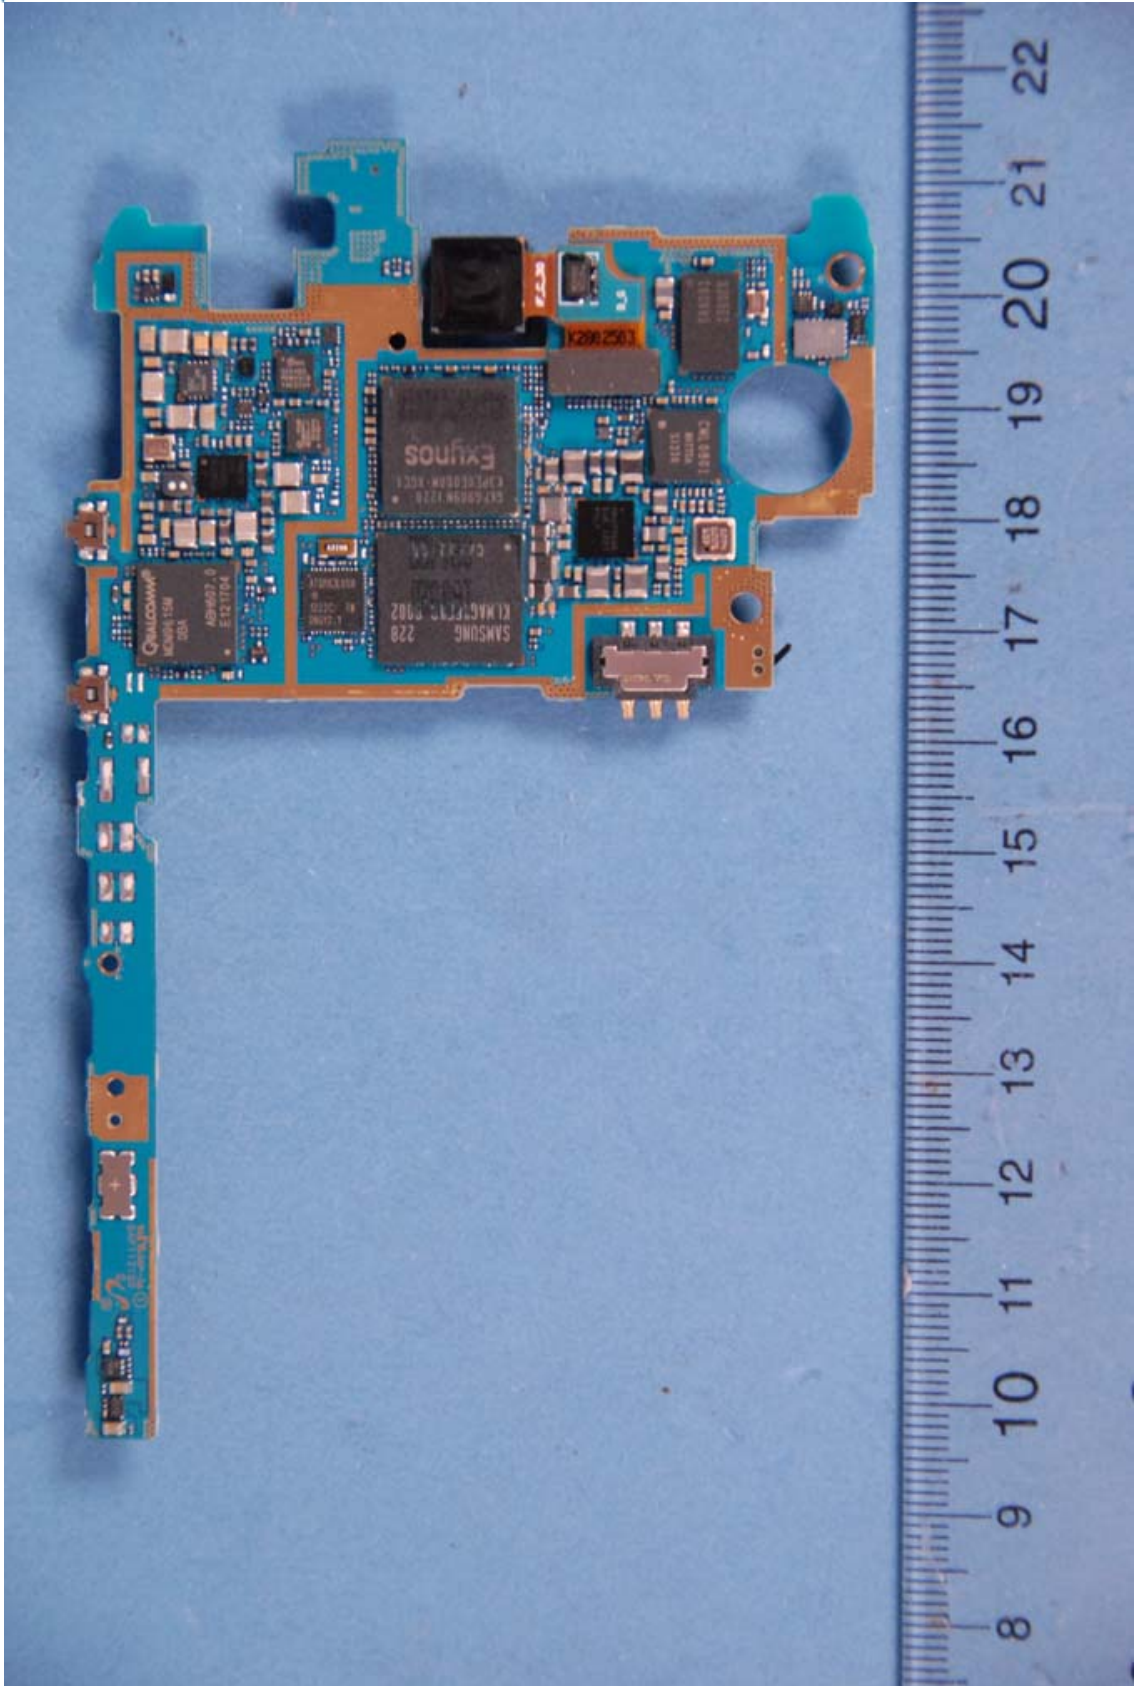

INTERNAL PHOTOGRAPHS

	SAMSUNG ELECTRONICS FCC ID: A3LSCHI605	Model: SCH-I605
Internal Photos	EUT Type: PORTABLE HANDSET	Page 1 of 9

	<p>SAMSUNG ELECTRONICS FCC ID: A3LSCHI605</p>	<p>Model: SCH-I605</p>
<p>Internal Photos</p>	<p>EUT Type: PORTABLE HANDSET</p>	<p>Page 2 of 9</p>

 <p>PCTEST ENGINEERING LABORATORY, INC.</p>	SAMSUNG ELECTRONICS FCC ID: A3LSCHI605	Model: SCH-I605
Internal Photos	EUT Type: PORTABLE HANDSET	Page 3 of 9

	SAMSUNG ELECTRONICS FCC ID: A3LSCHI605	Model: SCH-I605
Internal Photos	EUT Type: PORTABLE HANDSET	Page 4 of 9

	<p>SAMSUNG ELECTRONICS FCC ID: A3LSCHI605</p>	<p>Model: SCH-I605</p>
<p>Internal Photos</p>	<p>EUT Type: PORTABLE HANDSET</p>	<p>Page 5 of 9</p>

	<p>SAMSUNG ELECTRONICS FCC ID: A3LSCHI605</p>	<p>Model: SCH-I605</p>
<p>Internal Photos</p>	<p>EUT Type: PORTABLE HANDSET</p>	<p>Page 6 of 9</p>

	SAMSUNG ELECTRONICS FCC ID: A3LSCHI605	Model: SCH-I605
Internal Photos	EUT Type: PORTABLE HANDSET	Page 7 of 9

	SAMSUNG ELECTRONICS FCC ID: A3LSCHI605	Model: SCH-I605
Internal Photos	EUT Type: PORTABLE HANDSET	Page 8 of 9