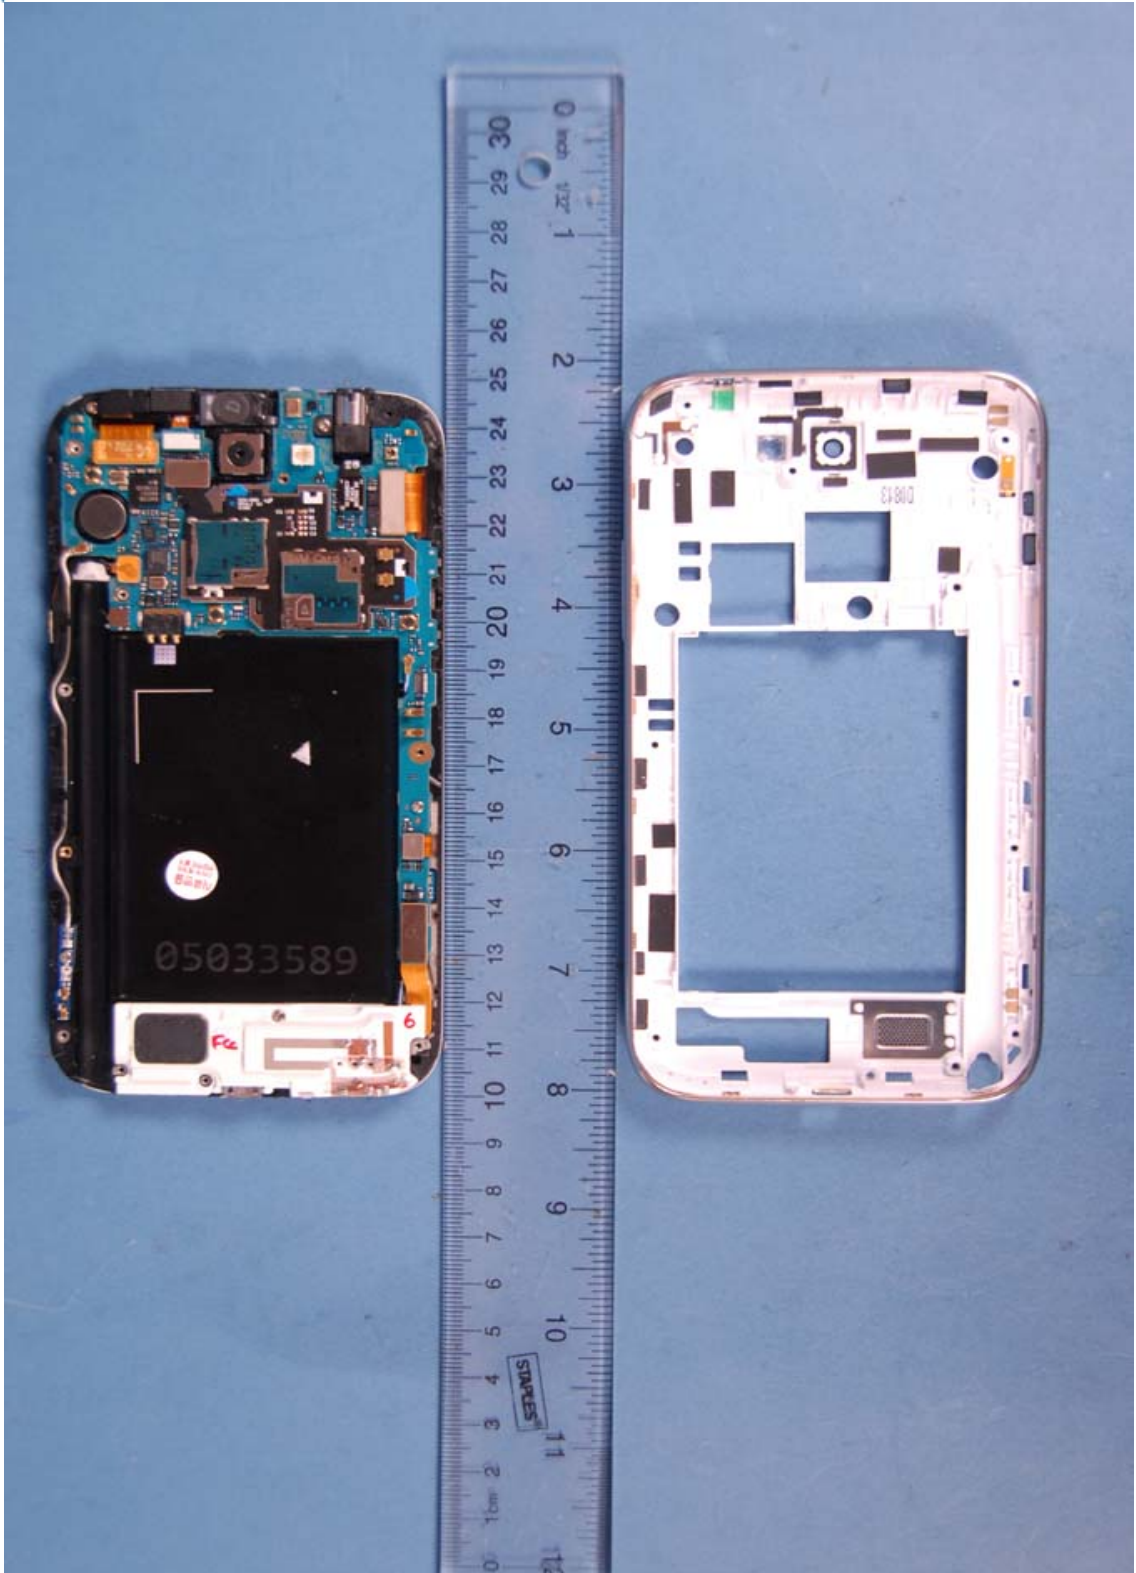

INTERNAL PHOTOGRAPHS

	SAMSUNG ELECTRONICS FCC ID: A3LSCHI605	Model: SCH-I605
Internal Photos	EUT Type: PORTABLE HANDSET	Page 1 of 9

	<p>SAMSUNG ELECTRONICS FCC ID: A3LSCHI605</p>	<p>Model: SCH-I605</p>
<p>Internal Photos</p>	<p>EUT Type: PORTABLE HANDSET</p>	<p>Page 2 of 9</p>

 <p>PCTEST ENGINEERING LABORATORY, INC.</p>	SAMSUNG ELECTRONICS FCC ID: A3LSCHI605	Model: SCH-I605
Internal Photos	EUT Type: PORTABLE HANDSET	Page 3 of 9

	SAMSUNG ELECTRONICS FCC ID: A3LSCHI605	Model: SCH-I605
Internal Photos	EUT Type: PORTABLE HANDSET	Page 4 of 9

	<p>SAMSUNG ELECTRONICS FCC ID: A3LSCHI605</p>	<p>Model: SCH-I605</p>
<p>Internal Photos</p>	<p>EUT Type: PORTABLE HANDSET</p>	<p>Page 5 of 9</p>

	<p>SAMSUNG ELECTRONICS FCC ID: A3LSCHI605</p>	<p>Model: SCH-I605</p>
<p>Internal Photos</p>	<p>EUT Type: PORTABLE HANDSET</p>	<p>Page 6 of 9</p>

	SAMSUNG ELECTRONICS FCC ID: A3LSCHI605	Model: SCH-I605
Internal Photos	EUT Type: PORTABLE HANDSET	Page 7 of 9

	SAMSUNG ELECTRONICS FCC ID: A3LSCHI605	Model: SCH-I605
Internal Photos	EUT Type: PORTABLE HANDSET	Page 8 of 9