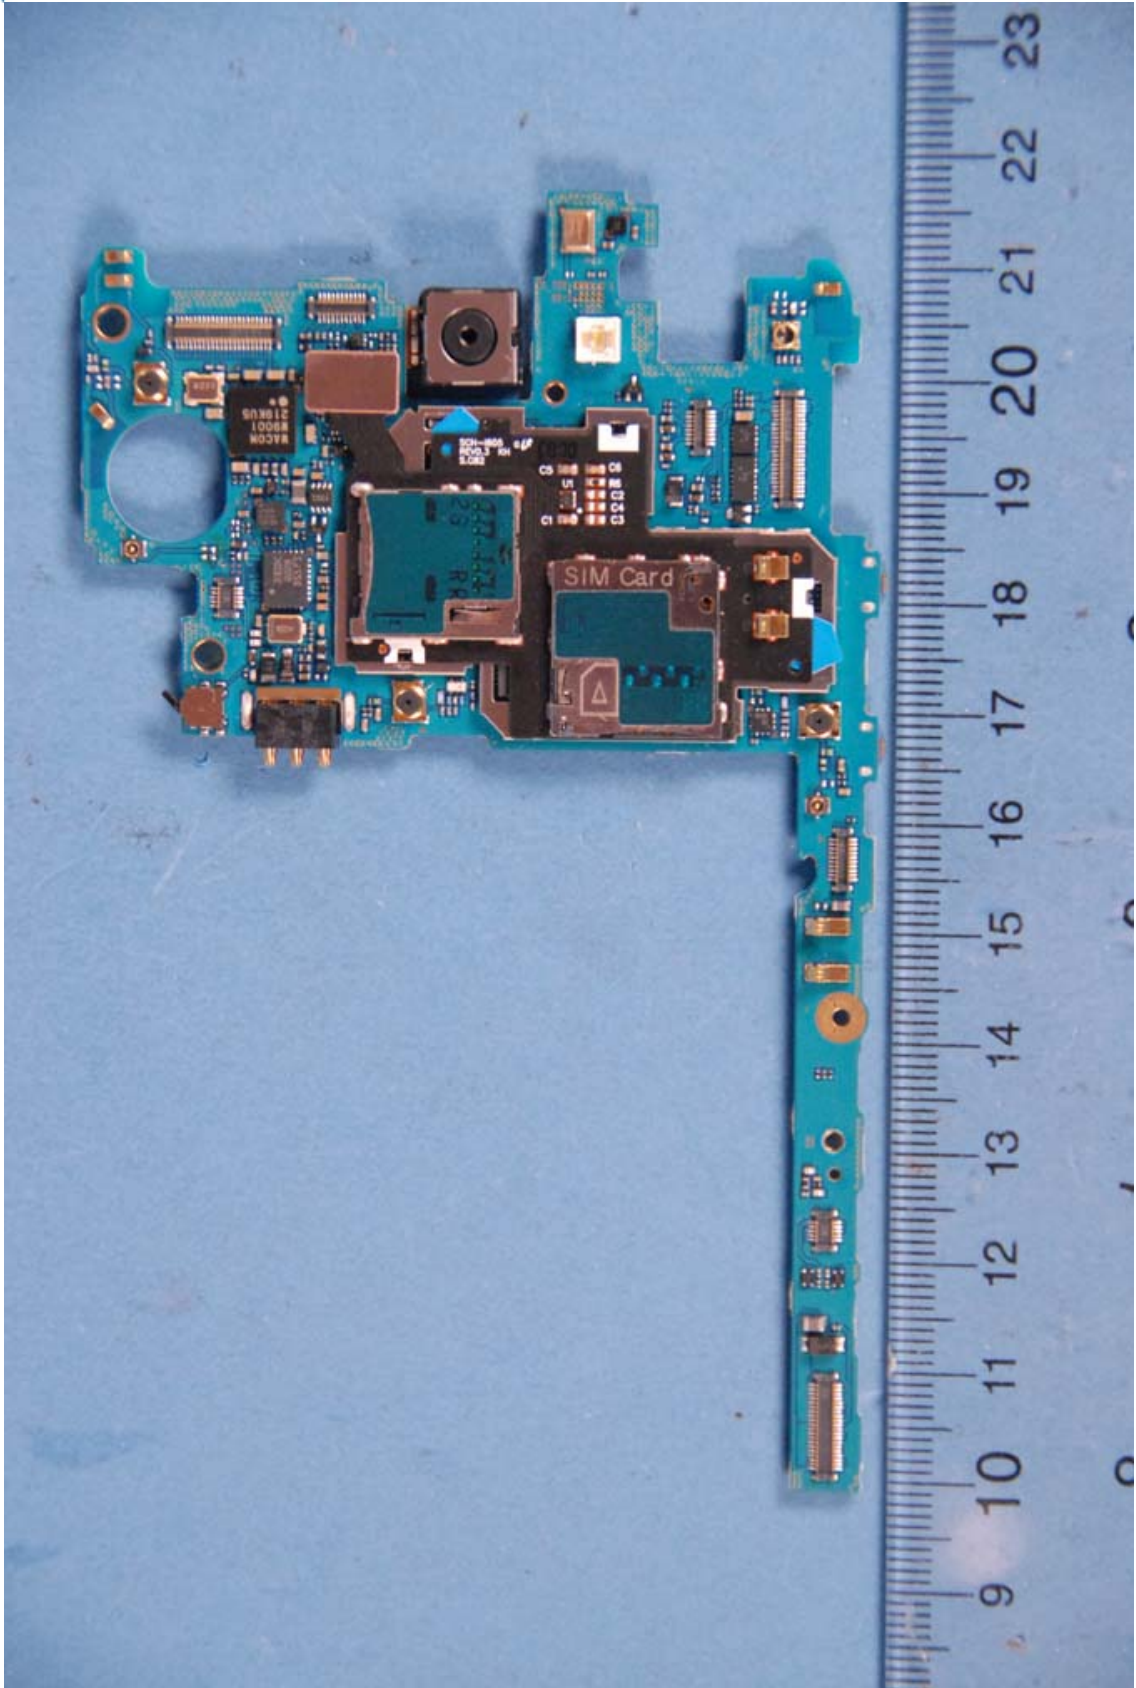

INTERNAL PHOTOGRAPHS

	SAMSUNG ELECTRONICS FCC ID: A3LSCHI605	Model: SCH-I605
Internal Photos	EUT Type: PORTABLE HANDSET	Page 1 of 9

	<p>SAMSUNG ELECTRONICS FCC ID: A3LSCHI605</p>	<p>Model: SCH-I605</p>
<p>Internal Photos</p>	<p>EUT Type: PORTABLE HANDSET</p>	<p>Page 2 of 9</p>

 <p>PCTEST ENGINEERING LABORATORY, INC.</p>	SAMSUNG ELECTRONICS FCC ID: A3LSCHI605	Model: SCH-I605
Internal Photos	EUT Type: PORTABLE HANDSET	Page 3 of 9

	SAMSUNG ELECTRONICS FCC ID: A3LSCHI605	Model: SCH-I605
Internal Photos	EUT Type: PORTABLE HANDSET	Page 4 of 9

	<p>SAMSUNG ELECTRONICS FCC ID: A3LSCHI605</p>	<p>Model: SCH-I605</p>
<p>Internal Photos</p>	<p>EUT Type: PORTABLE HANDSET</p>	<p>Page 5 of 9</p>

	<p>SAMSUNG ELECTRONICS FCC ID: A3LSCHI605</p>	<p>Model: SCH-I605</p>
<p>Internal Photos</p>	<p>EUT Type: PORTABLE HANDSET</p>	<p>Page 6 of 9</p>

	SAMSUNG ELECTRONICS FCC ID: A3LSCHI605	Model: SCH-I605
Internal Photos	EUT Type: PORTABLE HANDSET	Page 7 of 9

	SAMSUNG ELECTRONICS FCC ID: A3LSCHI605	Model: SCH-I605
Internal Photos	EUT Type: PORTABLE HANDSET	Page 8 of 9