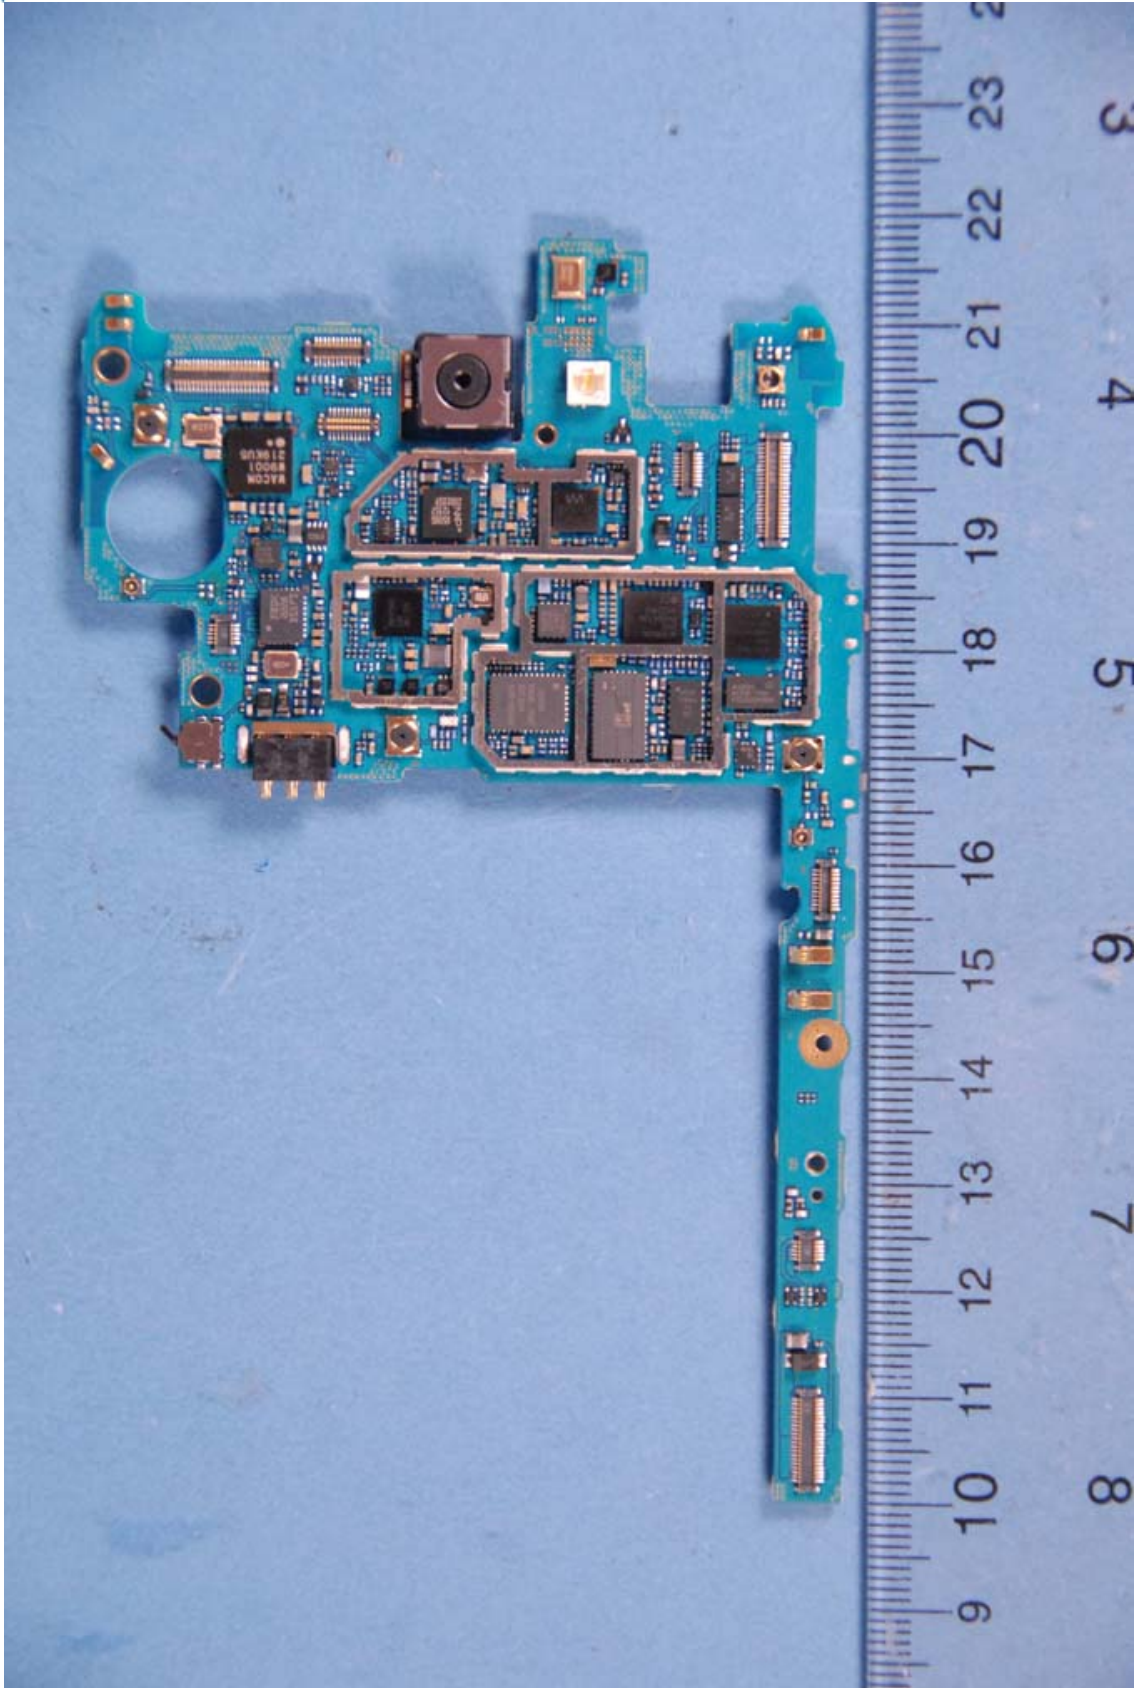

INTERNAL PHOTOGRAPHS

	SAMSUNG ELECTRONICS FCC ID: A3LSCHI605	Model: SCH-I605
Internal Photos	EUT Type: PORTABLE HANDSET	Page 1 of 9

	<p>SAMSUNG ELECTRONICS FCC ID: A3LSCHI605</p>	<p>Model: SCH-I605</p>
<p>Internal Photos</p>	<p>EUT Type: PORTABLE HANDSET</p>	<p>Page 2 of 9</p>

 <p>PCTEST ENGINEERING LABORATORY, INC.</p>	SAMSUNG ELECTRONICS FCC ID: A3LSCHI605	Model: SCH-I605
Internal Photos	EUT Type: PORTABLE HANDSET	Page 3 of 9

	SAMSUNG ELECTRONICS FCC ID: A3LSCHI605	Model: SCH-I605
Internal Photos	EUT Type: PORTABLE HANDSET	Page 4 of 9

	<p>SAMSUNG ELECTRONICS FCC ID: A3LSCHI605</p>	<p>Model: SCH-I605</p>
<p>Internal Photos</p>	<p>EUT Type: PORTABLE HANDSET</p>	<p>Page 5 of 9</p>

	<p>SAMSUNG ELECTRONICS FCC ID: A3LSCHI605</p>	<p>Model: SCH-I605</p>
<p>Internal Photos</p>	<p>EUT Type: PORTABLE HANDSET</p>	<p>Page 6 of 9</p>

	SAMSUNG ELECTRONICS FCC ID: A3LSCHI605	Model: SCH-I605
Internal Photos	EUT Type: PORTABLE HANDSET	Page 7 of 9

	SAMSUNG ELECTRONICS FCC ID: A3LSCHI605	Model: SCH-I605
Internal Photos	EUT Type: PORTABLE HANDSET	Page 8 of 9