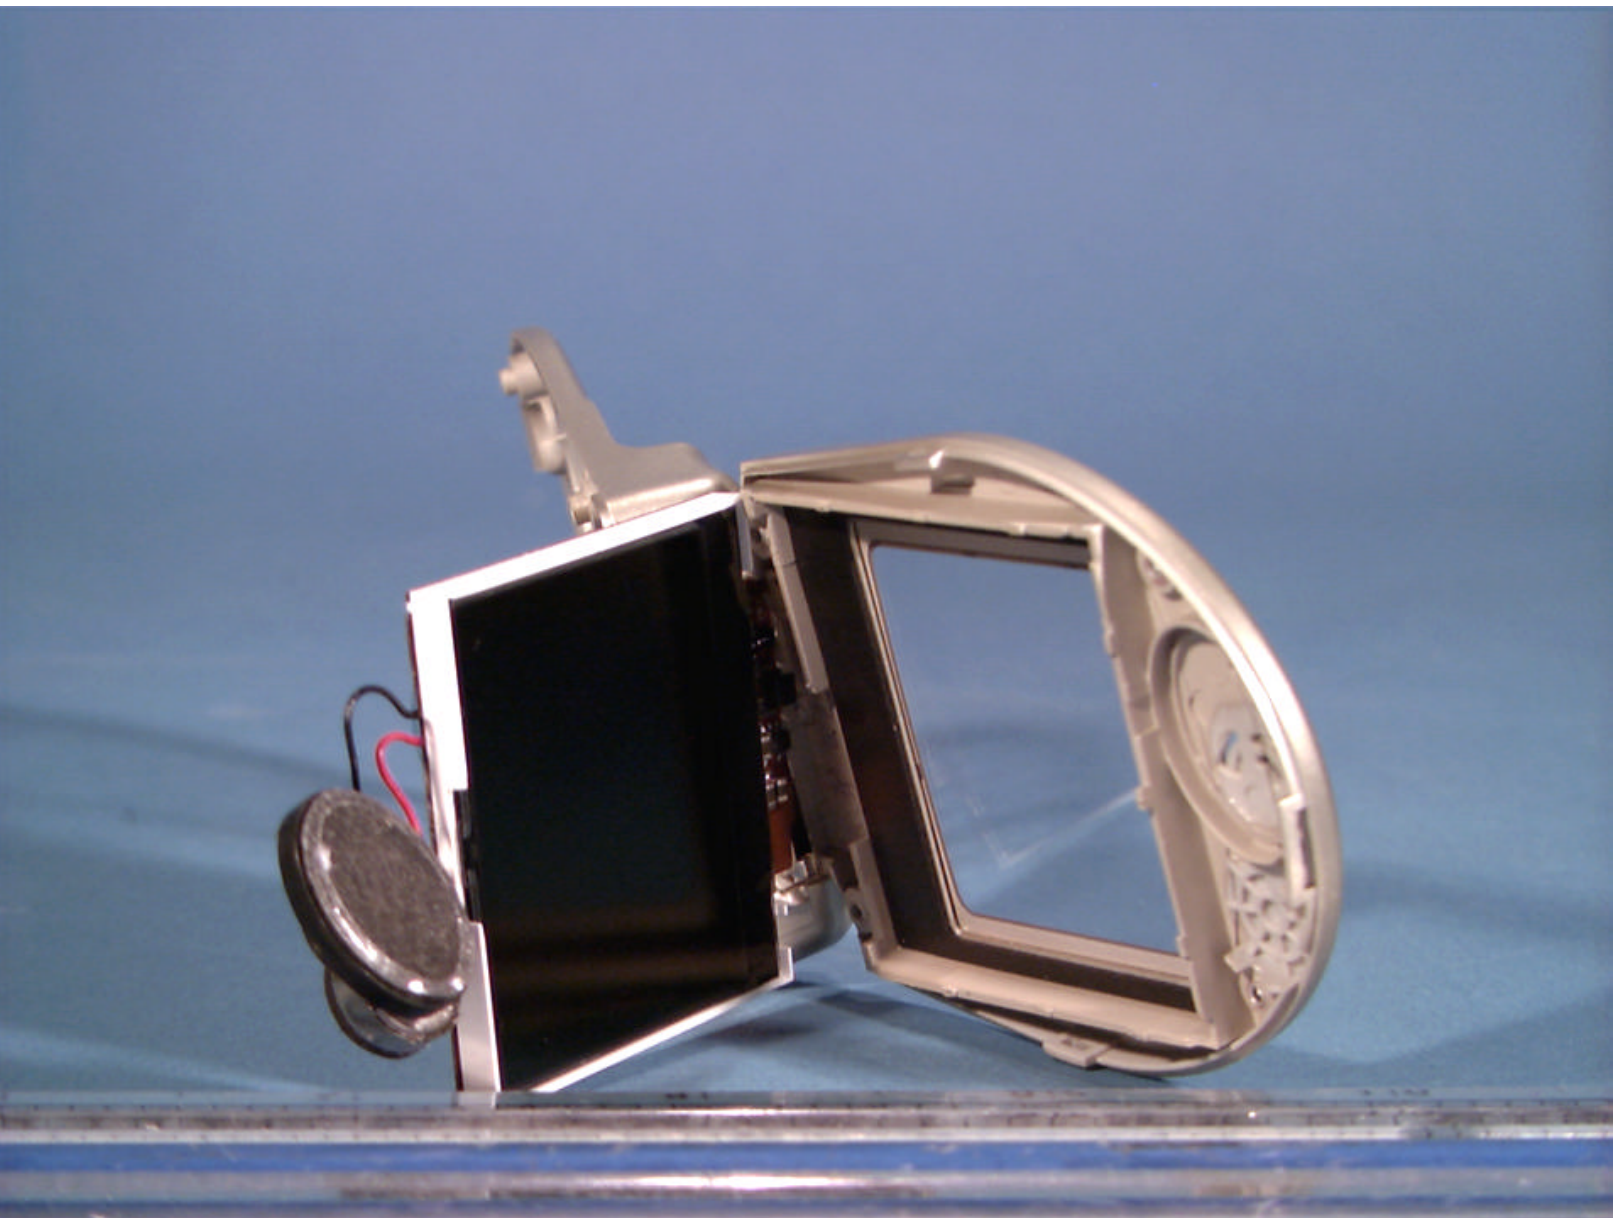

© 2002 PCTEST Lab

SAMSUNG FCC ID: A31SCHA220
Dual-Band CDMA Phone (Model: SCH-A220)

© 2002 PCTEST Lab

SAMSUNG FCC ID: A31SCHA220
Dual-Band CDMA Phone (Model: SCH-A220)

© 2002 PCTEST Lab

SAMSUNG FCC ID: A31SCHA220
Dual-Band CDMA Phone (Model: SCH-A220)

© 2002 PCTEST Lab

SAMSUNG FCC ID: A31SCHA220
Dual-Band CDMA Phone (Model: SCH-A220)

© 2002 PCTEST Lab

SAMSUNG FCC ID: A31SCHA220
Dual-Band CDMA Phone (Model: SCH-A220)