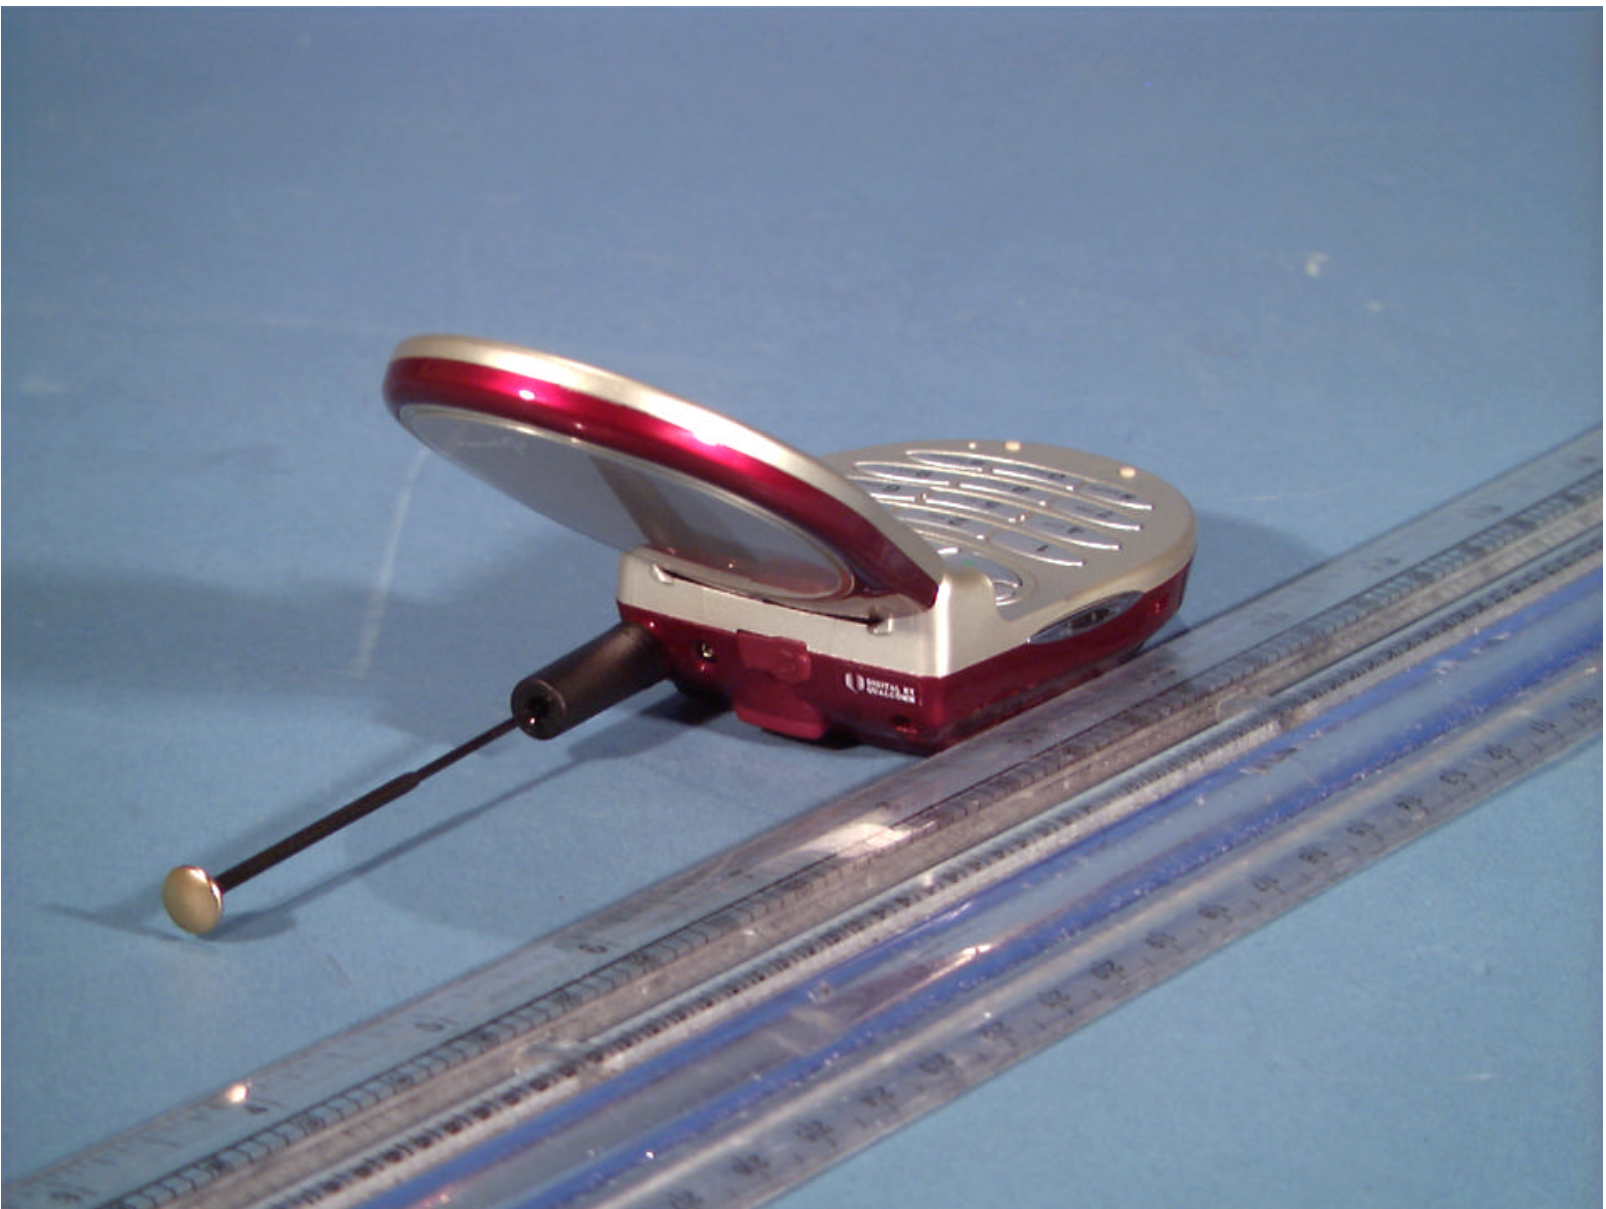

© 2002 PCTEST Lab

SAMSUNG FCC ID: A31SCHA220
Dual-Band CDMA Phone (Model: SCH-A220)

© 2002 PCTEST Lab

SAMSUNG FCC ID: A31SCHA220
Dual-Band CDMA Phone (Model: SCH-A220)