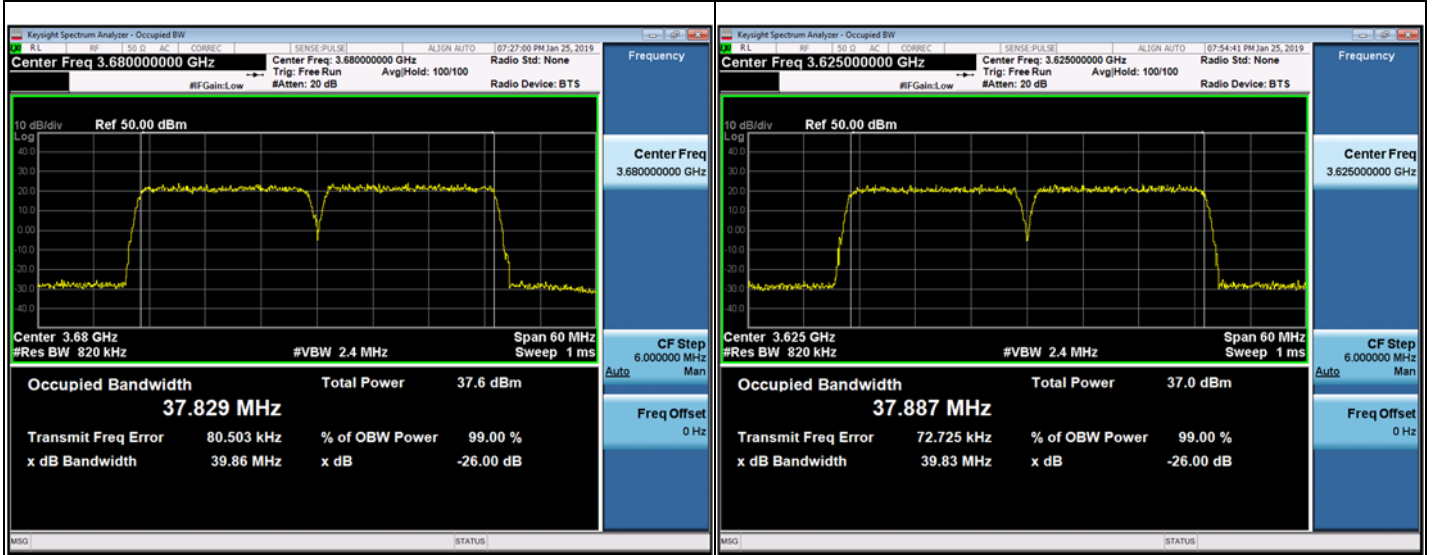

20 MHz Bandwidth + 20 MHz Bandwidth / 2 Carriers

Port	0	Port	1
Modulation:	QPSK	Modulation:	64QAM
Channel:	High	Channel:	Middle