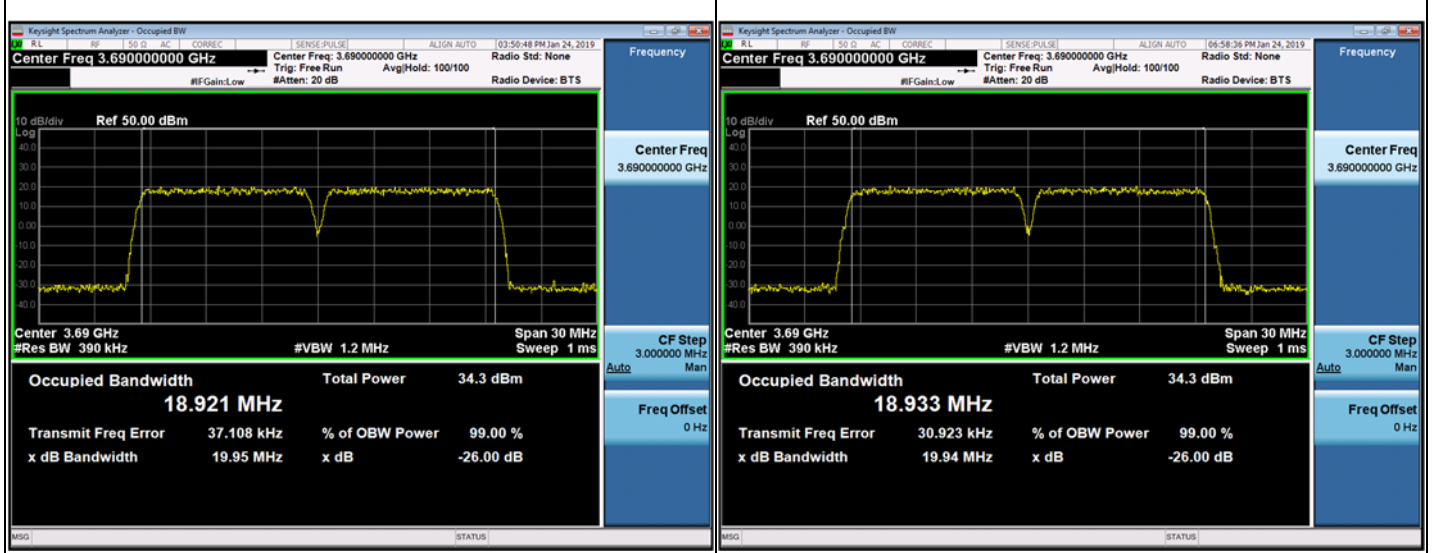

**20 MHz Bandwidth / 1 Carriers**

Port	0	Port	1
Modulation:	256QAM	Modulation:	QPSK
Channel:	High	Channel:	High
Port	2	Port	3
Modulation:	256QAM	Modulation:	16QAM
Channel:	High	Channel:	High

**10 MHz Bandwidth + 10 MHz Bandwidth / 2 Carriers**

Port	0	Port	1
Modulation:	QPSK	Modulation:	QPSK
Channel:	High	Channel:	High

Port	2	Port	3
Modulation:	256QAM	Modulation:	64QAM
Channel:	High	Channel:	High

**20 MHz Bandwidth + 10 MHz Bandwidth / 2 Carriers**