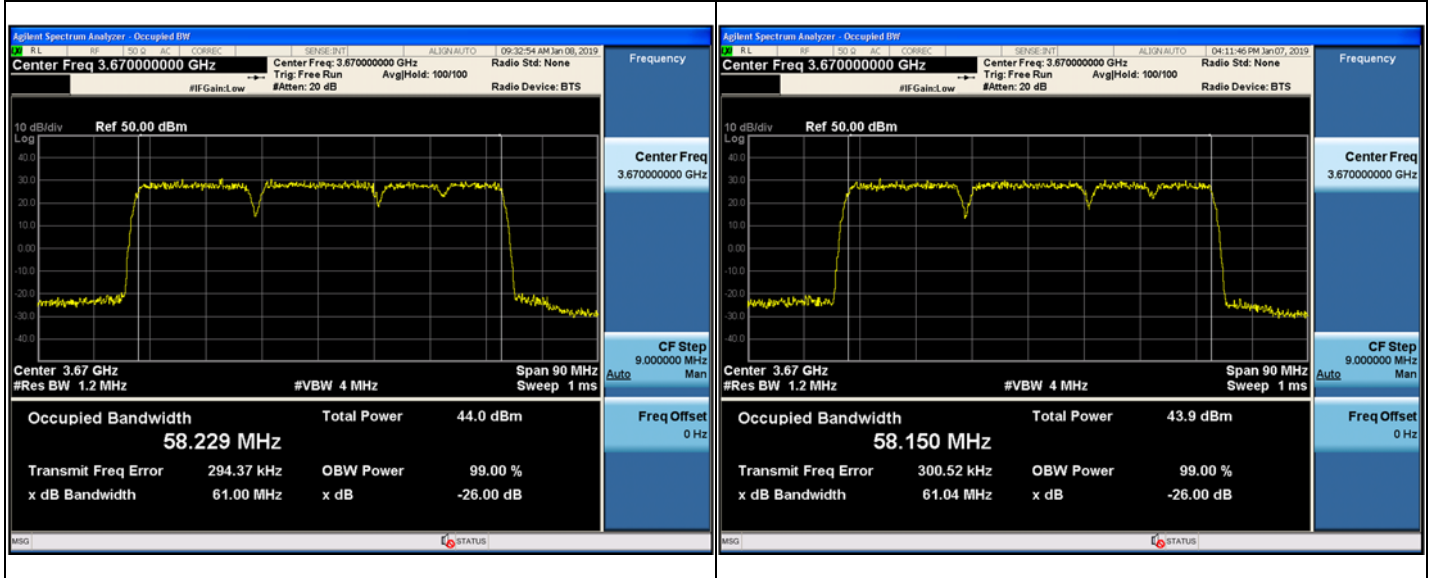

20 MHz Bandwidth + 20 MHz Bandwidth + 10 MHz Bandwidth + 10 MHz Bandwidth/ 4 Carriers

Port	0	Port	1
Modulation:	QPSK	Modulation:	QPSK
Channel:	High	Channel:	High