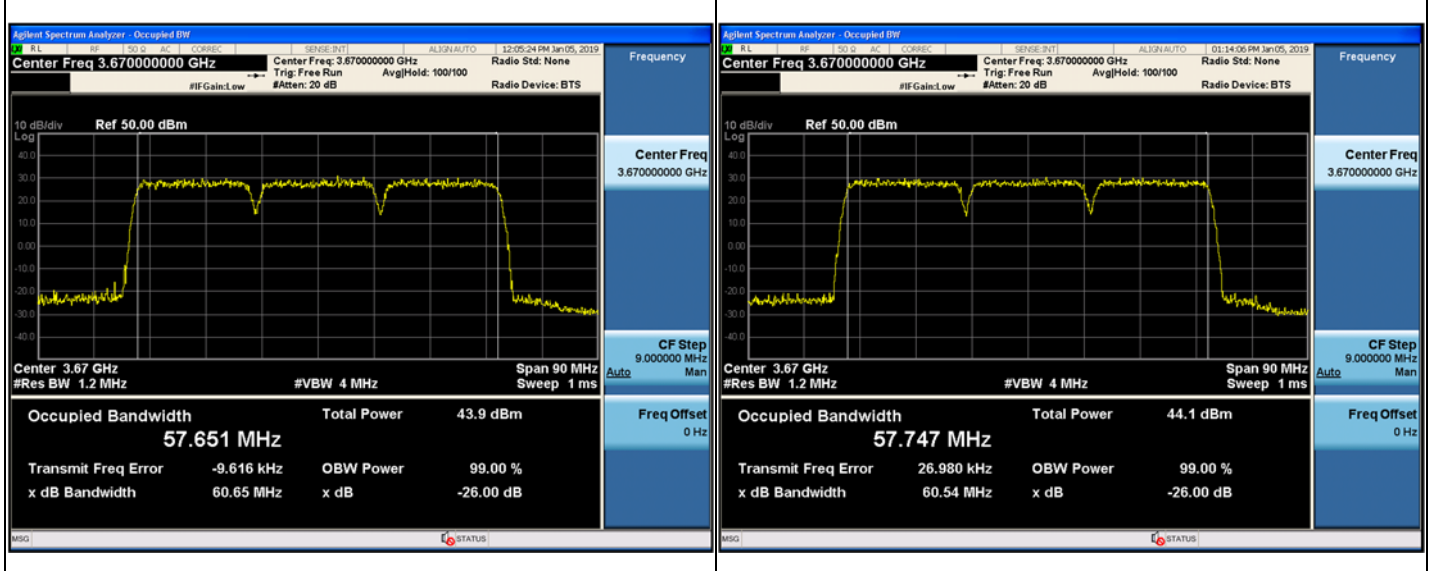

**20 MHz Bandwidth + 20 MHz Bandwidth + 20 MHz Bandwidth / 3 Carriers**

Port	0	Port	1
Modulation:	QPSK	Modulation:	256QAM
Channel:	High	Channel:	Middle

Port	2	Port	3
Modulation:	64QAM	Modulation:	256QAM
Channel:	High	Channel:	High

**10 MHz Bandwidth + 10 MHz Bandwidth + 10 MHz Bandwidth + 10 MHz Bandwidth/ 4 Carriers**

Port	0	Port	1
Modulation:	256QAM	Modulation:	256QAM
Channel:	High	Channel:	Middle
Port	2	Port	3
Modulation:	64QAM	Modulation:	QPSK
Channel:	High	Channel:	High

**20 MHz Bandwidth + 10 MHz Bandwidth + 10 MHz Bandwidth + 10 MHz Bandwidth/ 4 Carriers**

Port	0	Port	1
Modulation:	64QAM	Modulation:	QPSK
Channel:	High	Channel:	High
Port	2	Port	3
Modulation:	QPSK	Modulation:	64QAM
Channel:	High	Channel:	High