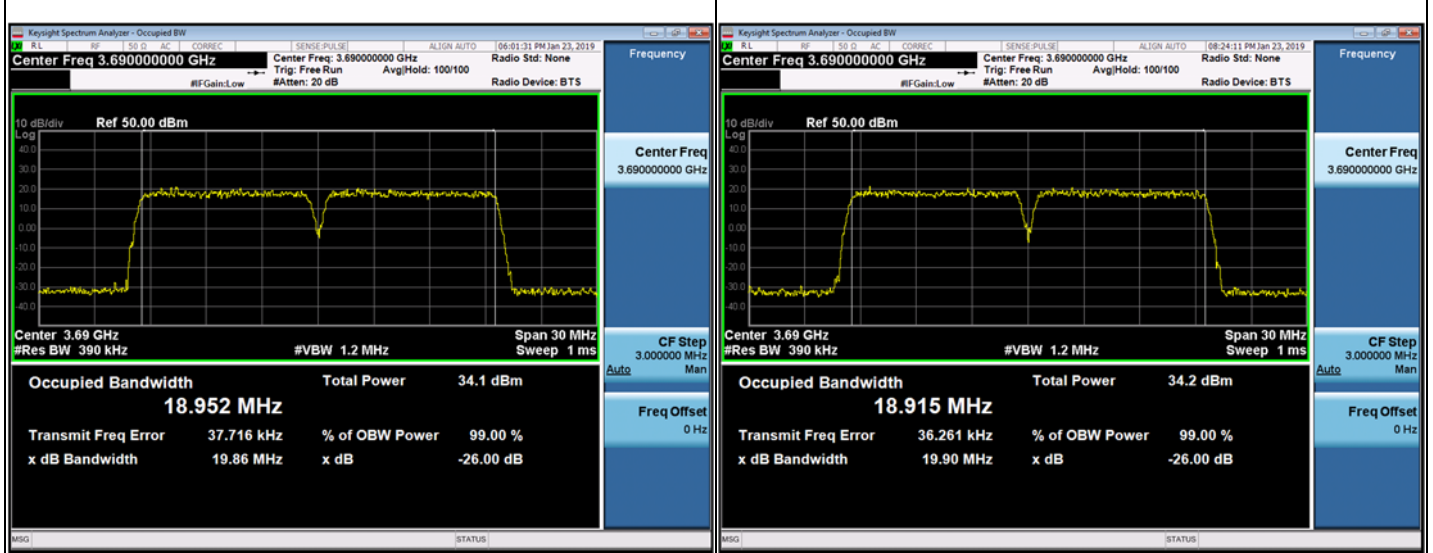

10 MHz Bandwidth + 10 MHz Bandwidth / 2 Carriers

Port	0	Port	1
Modulation:	QPSK	Modulation:	QPSK
Channel:	High	Channel:	High