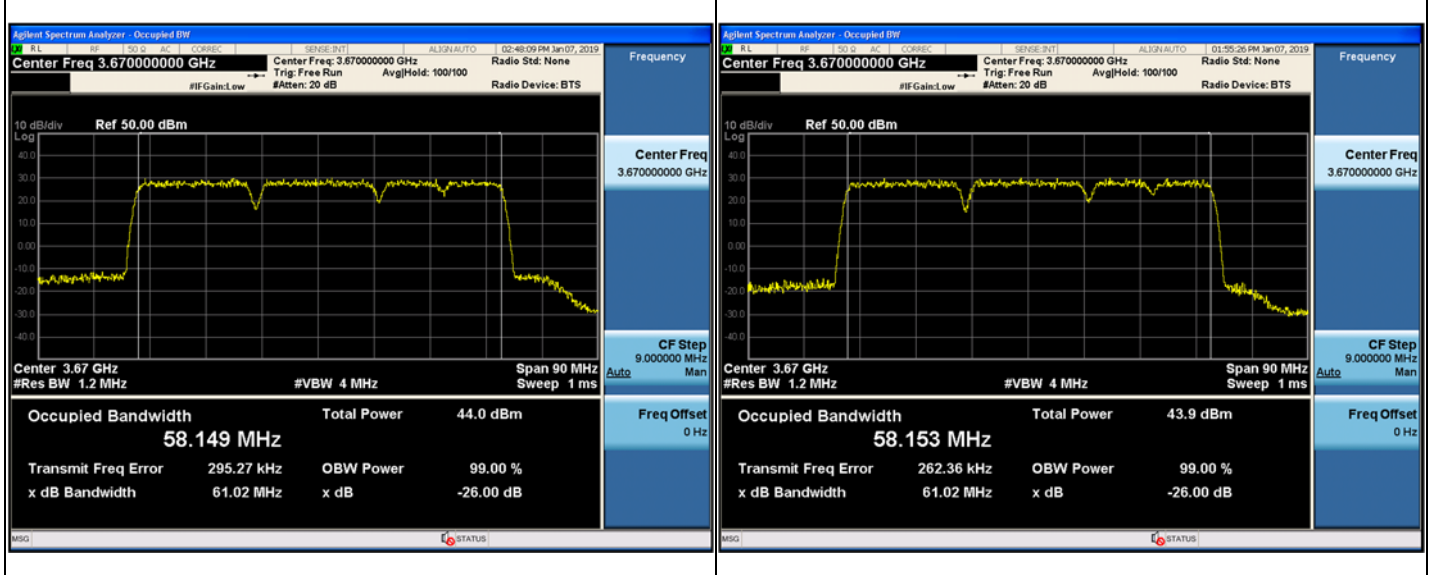

**20 MHz Bandwidth + 10 MHz Bandwidth + 10 MHz Bandwidth + 10 MHz Bandwidth/ 4 Carriers**

Port	0	Port	1
Modulation:	64QAM	Modulation:	QPSK
Channel:	High	Channel:	High
Port	2	Port	3
Modulation:	QPSK	Modulation:	64QAM
Channel:	High	Channel:	High

**20 MHz Bandwidth + 20 MHz Bandwidth + 10 MHz Bandwidth + 10 MHz Bandwidth/ 4 Carriers**

Port	0	Port	1
Modulation:	QPSK	Modulation:	QPSK
Channel:	High	Channel:	High

Port	2	Port	3
Modulation:	256QAM	Modulation:	256QAM
Channel:	High	Channel:	High

**20 MHz Bandwidth + 20 MHz Bandwidth + 20 MHz Bandwidth + 10 MHz Bandwidth/ 4 Carriers**

Port	0	Port	1
Modulation:	256QAM	Modulation:	256QAM
Channel:	High	Channel:	High
Port	2	Port	3
Modulation:	256QAM	Modulation:	64QAM
Channel:	High	Channel:	High