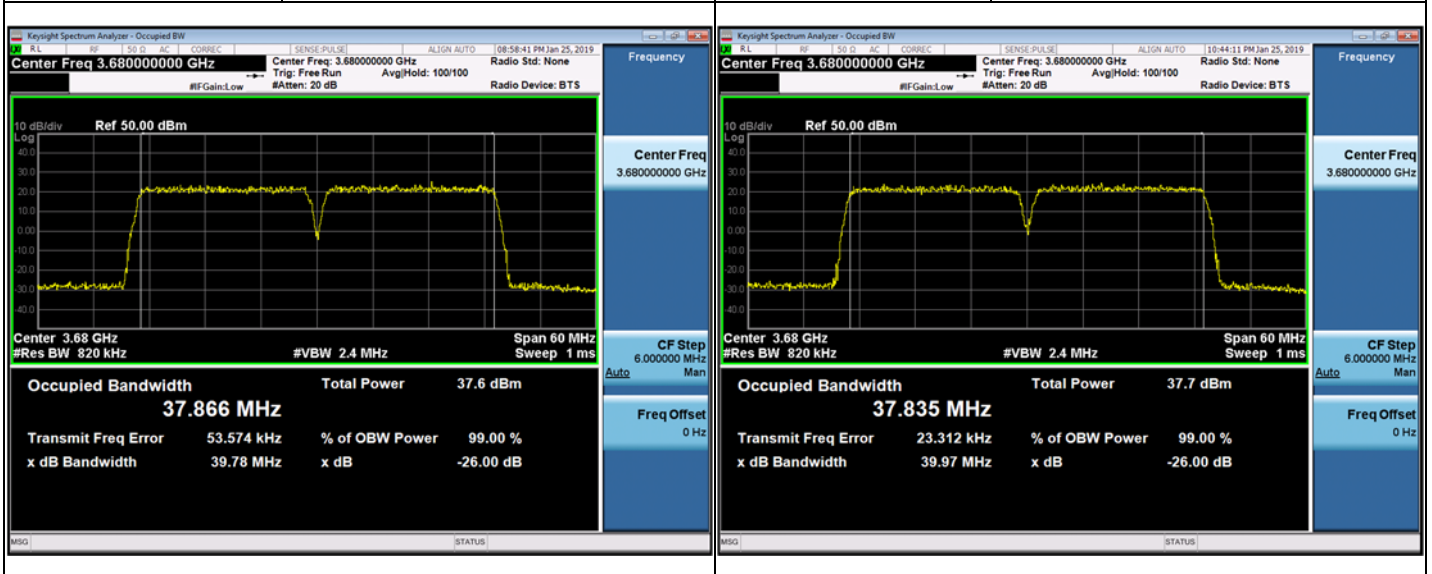

Port	2	Port	3
Modulation:	QPSK	Modulation:	64QAM
Channel:	High	Channel:	High