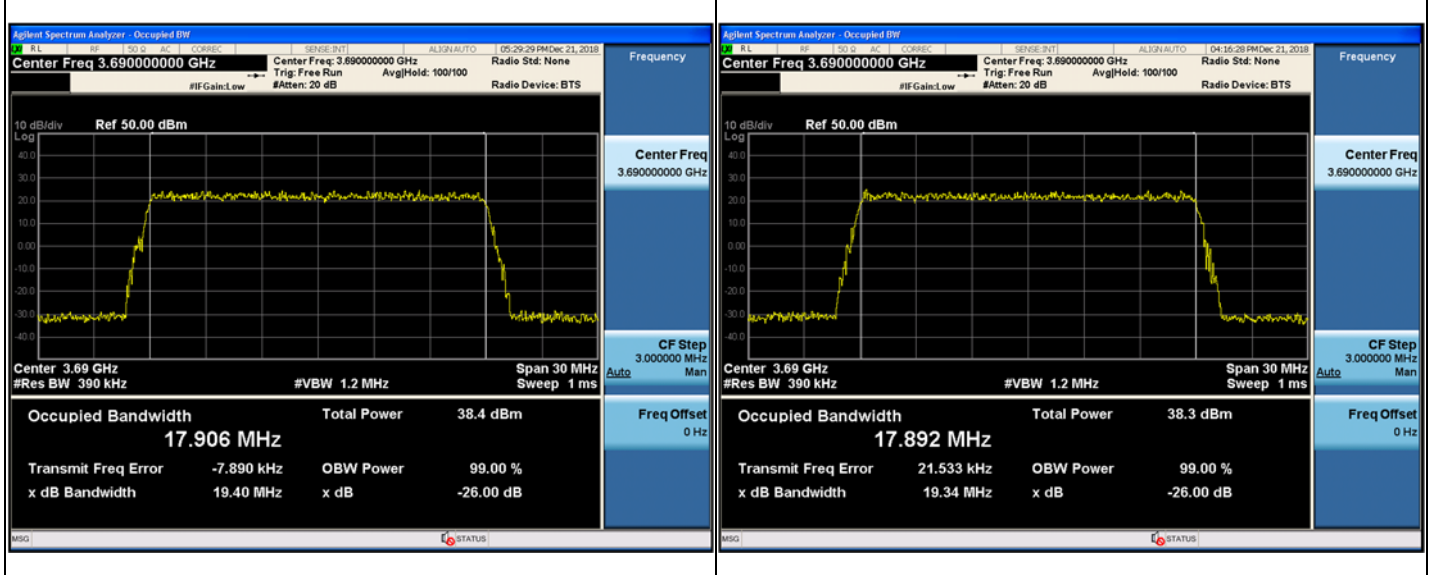

20 MHz Bandwidth / 1 Carriers

Port	0	Port	1
Modulation:	64QAM	Modulation:	64QAM
Channel:	High	Channel:	High

Port	2	Port	3
Modulation:	64QAM	Modulation:	256QAM
Channel:	High	Channel:	High

10 MHz Bandwidth + 10 MHz Bandwidth / 2 Carriers