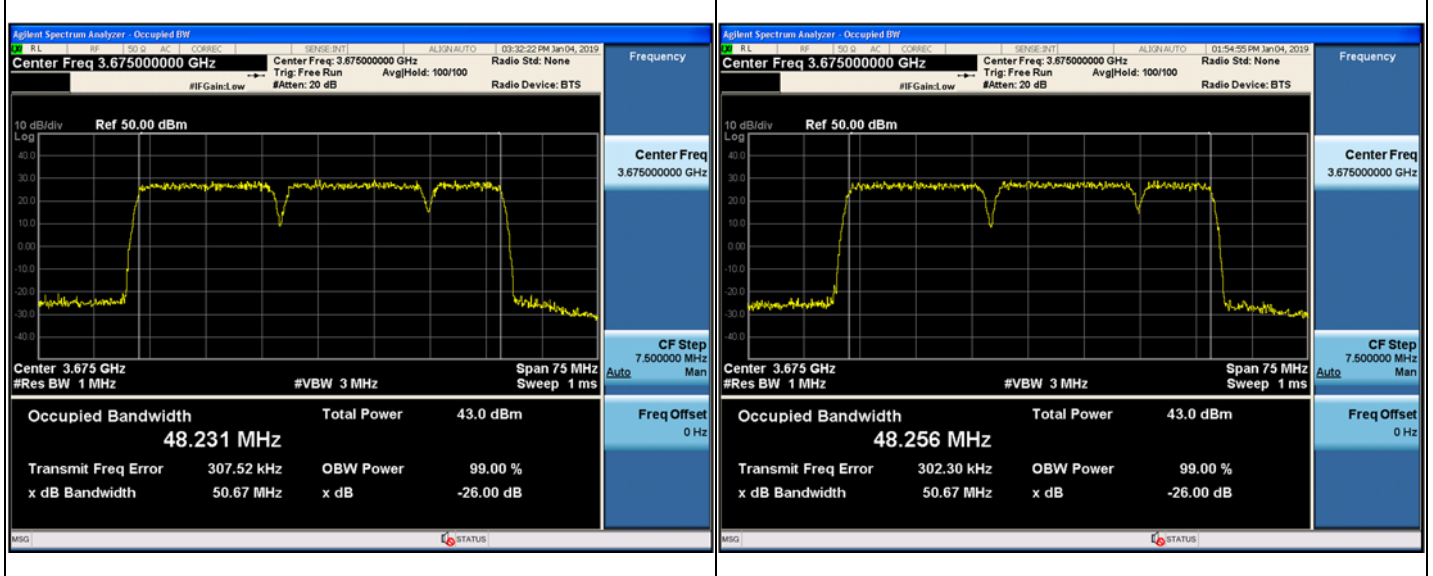

20 MHz Bandwidth + 20 MHz Bandwidth + 10 MHz Bandwidth / 3 Carriers

Port	0	Port	1
Modulation:	256QAM	Modulation:	QPSK
Channel:	High	Channel:	High