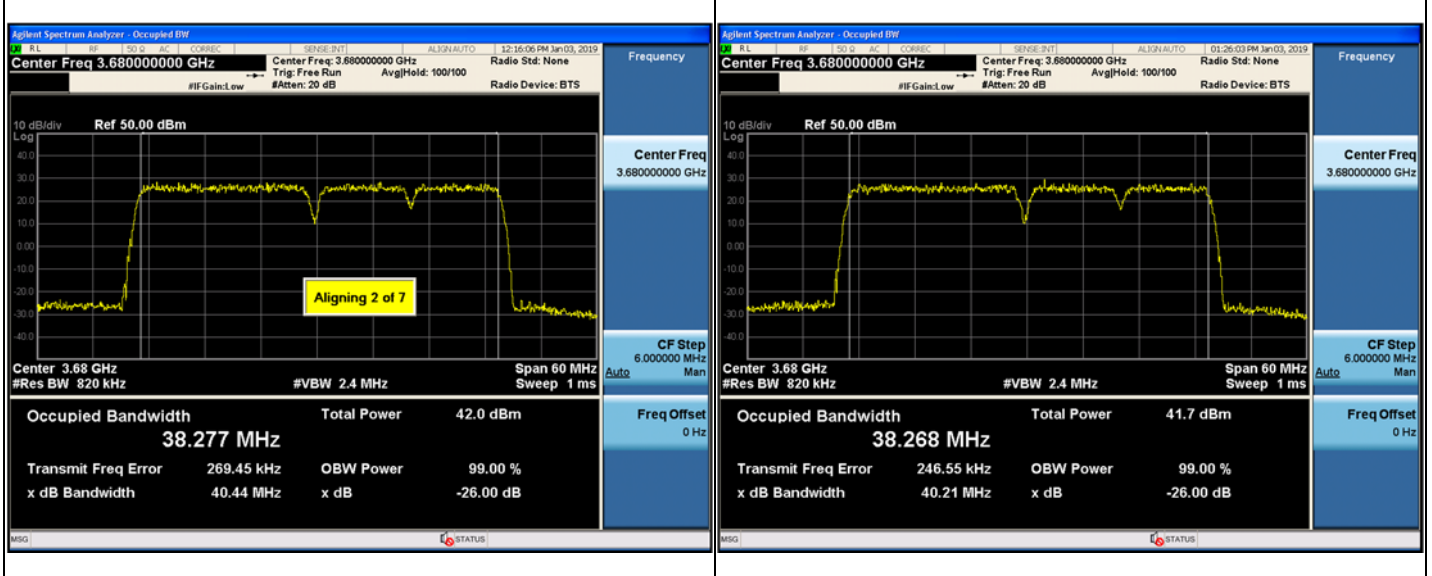

20 MHz Bandwidth + 10 MHz Bandwidth + 10 MHz Bandwidth / 3 Carriers

Port	0	Port	1
Modulation:	256QAM	Modulation:	64QAM
Channel:	High	Channel:	High