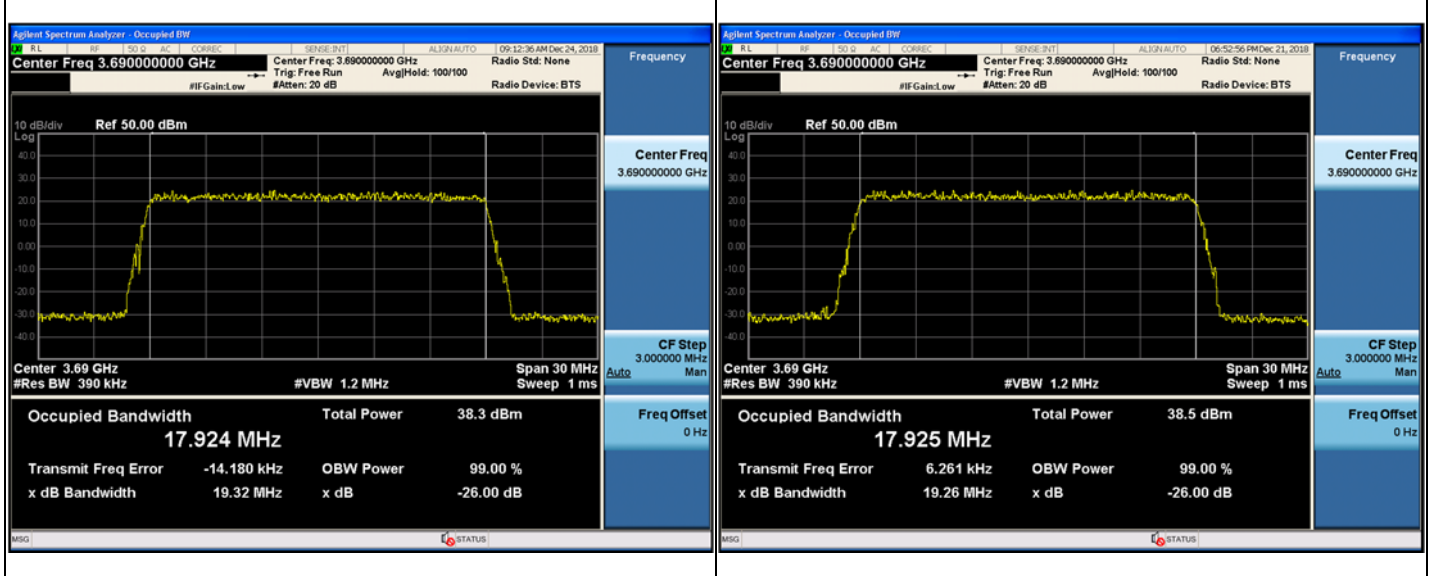

20 MHz Bandwidth / 1 Carriers

Port	0	Port	1
Modulation:	64QAM	Modulation:	64QAM
Channel:	High	Channel:	High

Port	2	Port	3
Modulation:	64QAM	Modulation:	256QAM
Channel:	High	Channel:	High

10 MHz Bandwidth + 10 MHz Bandwidth / 2 Carriers