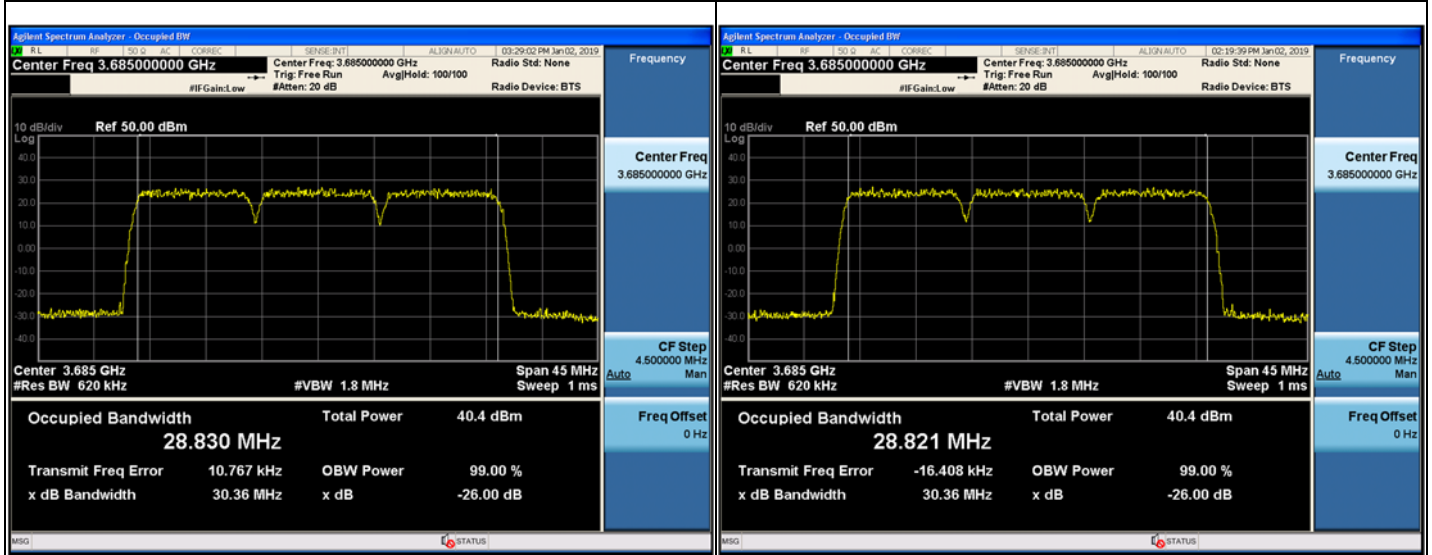

10 MHz Bandwidth + 10 MHz Bandwidth + 10 MHz Bandwidth / 3 Carriers

Port	0	Port	1
Modulation:	QPSK	Modulation:	64QAM
Channel:	High	Channel:	High