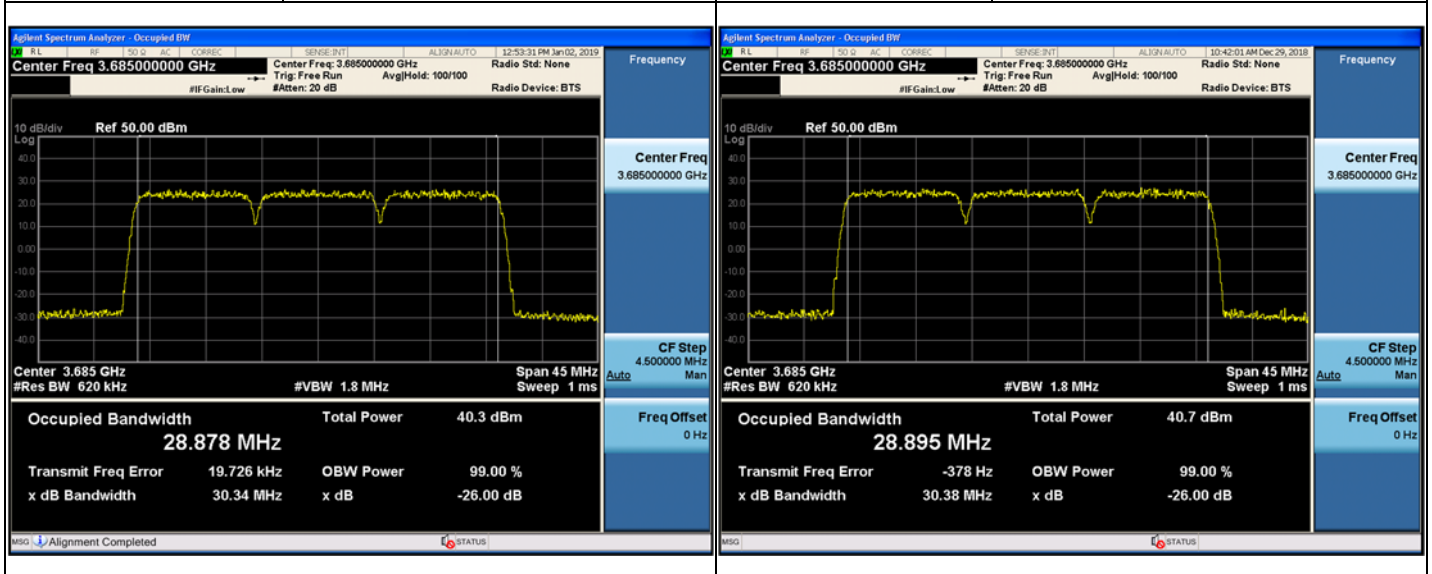

Port	2	Port	3
Modulation:	QPSK	Modulation:	256QAM
Channel:	High	Channel:	High