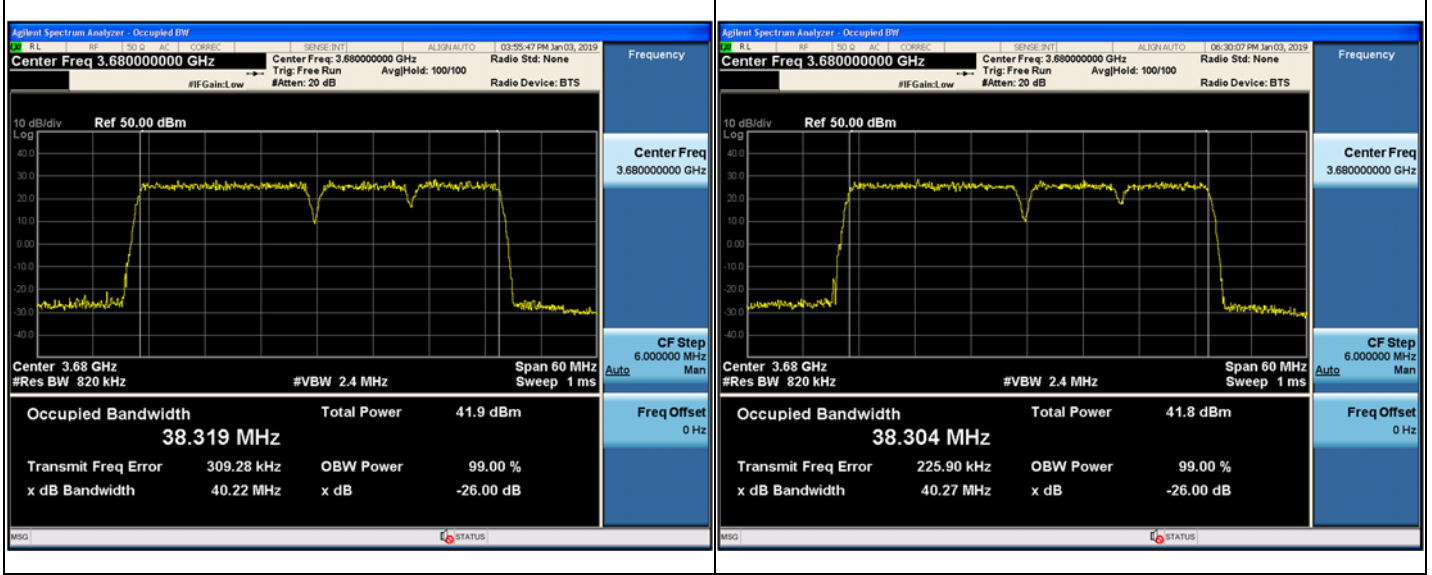

Port	2	Port	3
Modulation:	QPSK	Modulation:	QPSK
Channel:	High	Channel:	High