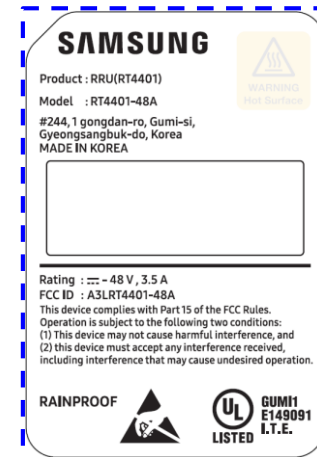

CBRS RRH Label

CLEI Label (25.5x9.5mm/EP68-00317A)

+

Protection Vinyl(24.5x8.5mm/EC69-00121A)

Additional Certification Label
(29x22mm/EP68-00519A)

+

Protection Vinyl
(27x20mm/EP69-00752A)

Certification Label
(45mmx30mm/EP68-00549A)