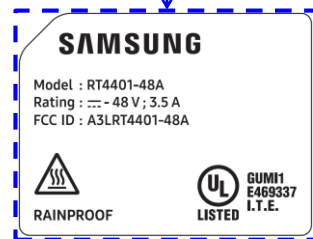

CBRS RRH Label

CLEI Label (25.5x9.5mm/EP68-00317A)

+

Protection Vinyl(24.5x8.5mm/EC69-00121A)

Additional Certification Label
(29x22mm/EP68-00519A)

+

Protection Vinyl
(27x20mm/EP69-00752A)

Certification Label
(45mmx30mm/EP68-00549A)