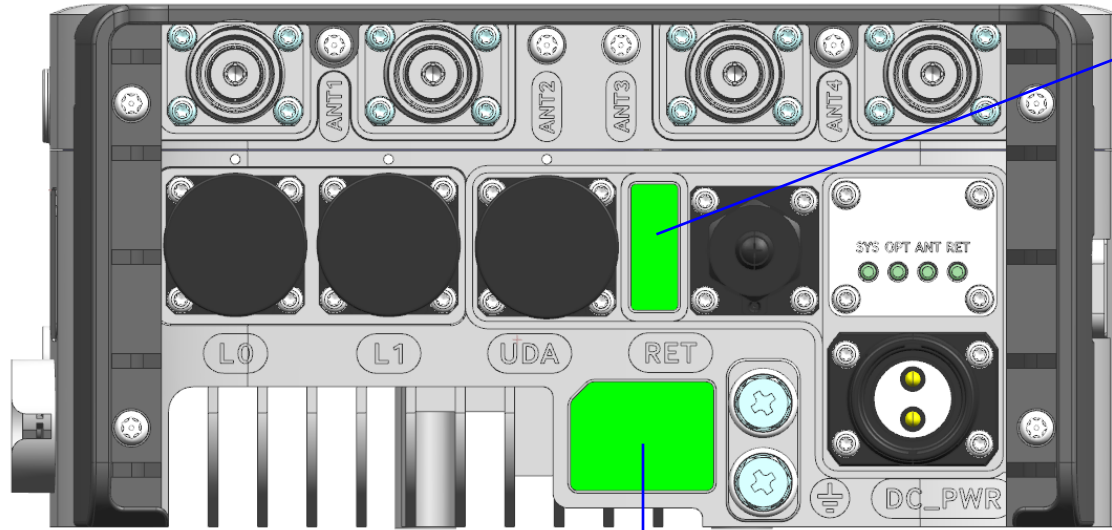

CBRS RRH Label

CLEI Label (25.5x9.5mm/EP68-00317A)

+

Protection Vinyl(24.5x8.5mm/EC69-00121A)

Additional Certification Label
(29x22mm/EP68-00519A)

+

Protection Vinyl
(27x20mm/EP69-00752A)

Certification Label
(45mmx30mm/EP68-00549A)