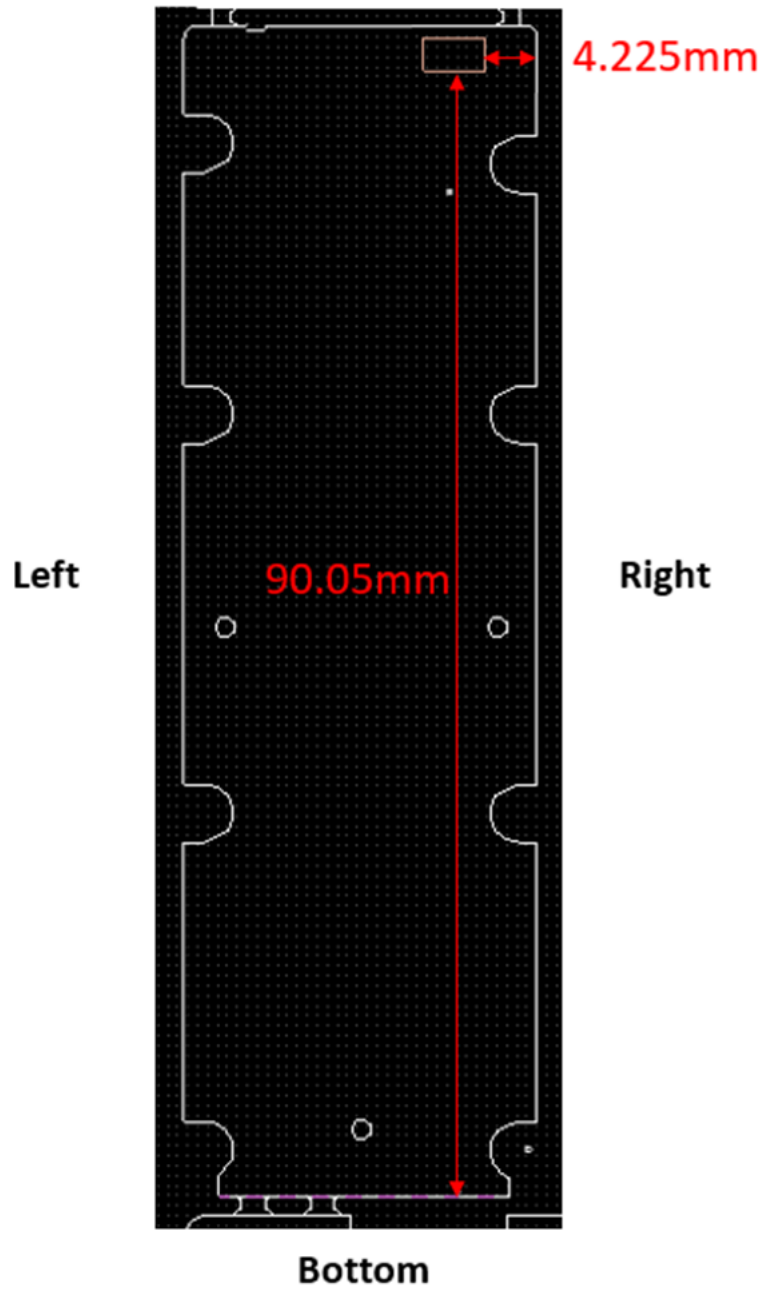

APPENDIX F: DUT ANTENNA DIAGRAM & SAR TEST SETUP PHOTOGRAPHS

DUT Antenna Location

Top view

Top

Figure F-1 Antenna Location

SAR Test Setup Photographs

Top from Flat Phantom (Separation Distance: 0 cm)

Front from Flat Phantom (Separation Distance: 0 cm)

Rear from Flat Phantom (Separation Distance: 0 cm)

Right from Flat Phantom (Separation Distance: 0 cm)

Left from Flat Phantom (Separation Distance: 0 cm)