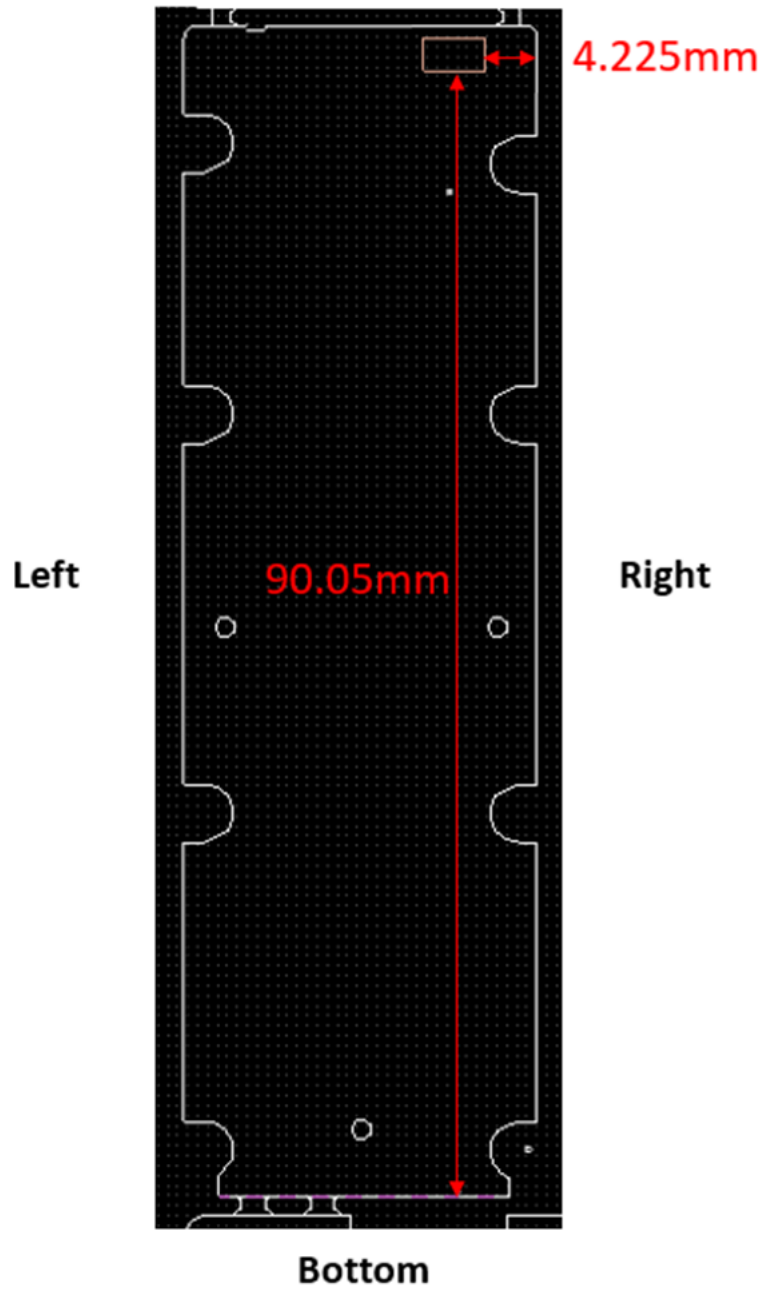

## **APPENDIX F: DUT ANTENNA DIAGRAM & SAR TEST SETUP PHOTOGRAPHS**

DUT Antenna Location

Top view

Top

Figure F-1 Antenna Location

**SAR Test Setup Photographs**

**Top from Flat Phantom (Separation Distance: 0 cm)**

**Front from Flat Phantom (Separation Distance: 0 cm)**

**Rear from Flat Phantom (Separation Distance: 0 cm)**

**Right from Flat Phantom (Separation Distance: 0 cm)**

**Left from Flat Phantom (Separation Distance: 0 cm)**