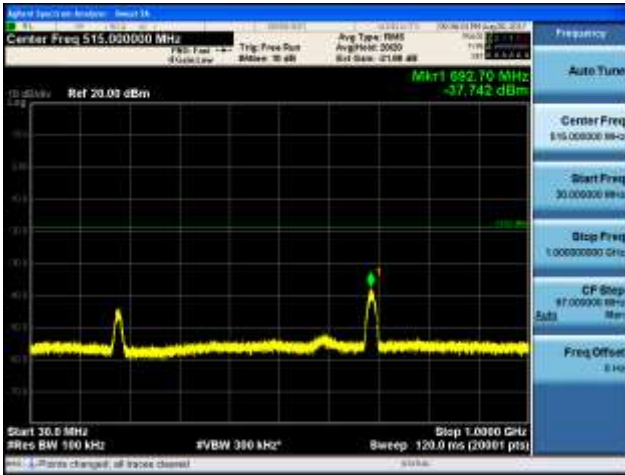

Report No.:  
 CTK-2017-01618-1  
 Page (434) / (893)  
 Pages

[64QAM]

9 kHz - 150 kHz

150 kHz - 30 MHz

30 MHz - 1000 MHz

1000 MHz - 2099 MHz

**CTK Co., Ltd.**  
 (Ho-dong), 113, Yejik-ro, Cheoin-gu,  
 Yongin-si, Gyeonggi-do, Korea  
 Tel: +82-31-339-9970  
 Fax: +82-31-624-9501