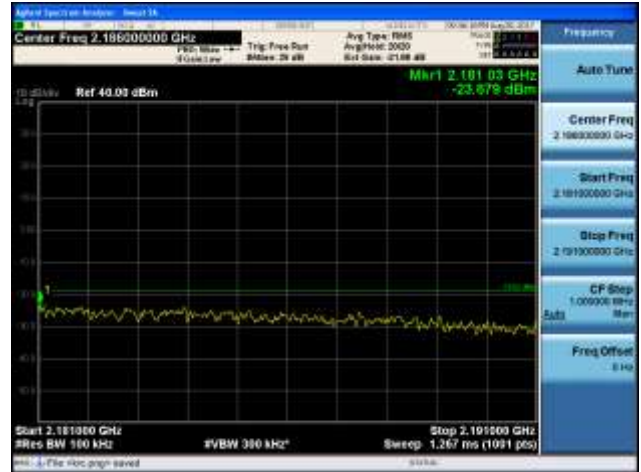

2181 MHz - 2191 MHz