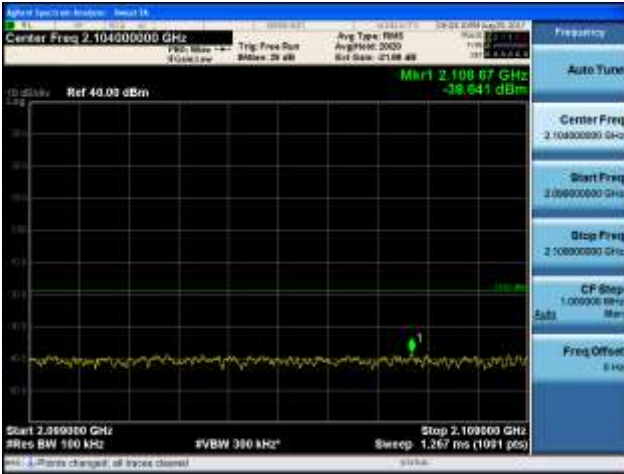

CTK Co., Ltd.
(Ho-dong), 113, Yejik-ro, Cheoin-gu,
Yongin-si, Gyeonggi-do, Korea
Tel: +82-31-339-9970
Fax: +82-31-624-9501

Report No.:
CTK-2017-01618-1
Page (467) / (893)
Pages

2099 MHz - 2109 MHz