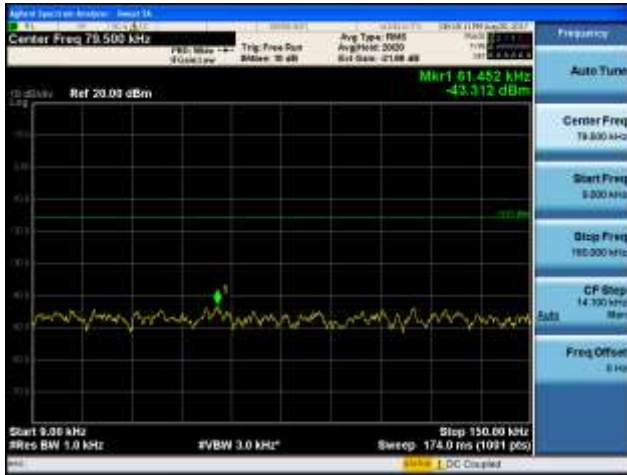

CTK Co., Ltd.
(Ho-dong), 113, Yejik-ro, Cheoin-gu,
Yongin-si, Gyeonggi-do, Korea
Tel: +82-31-339-9970
Fax: +82-31-624-9501

Report No.:
CTK-2017-01618-1
Page (412) / (893)
Pages

[256QAM]

9 kHz - 150 kHz