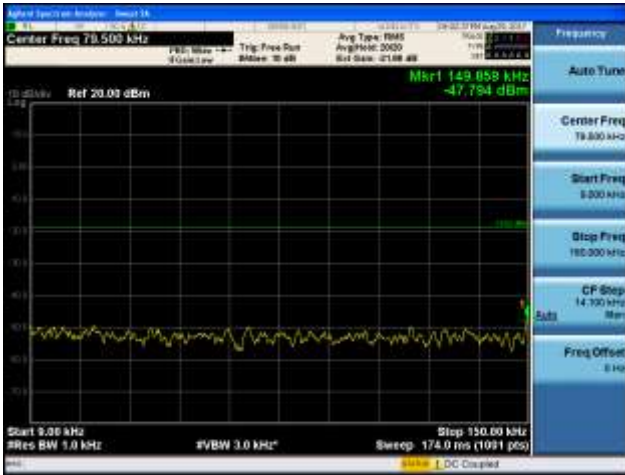

CTK Co., Ltd.
(Ho-dong), 113, Yejik-ro, Cheoin-gu,
Yongin-si, Gyeonggi-do, Korea
Tel: +82-31-339-9970
Fax: +82-31-624-9501

Report No.:
CTK-2017-01618-1
Page (466) / (893)
Pages

[64QAM]

9 kHz - 150 kHz