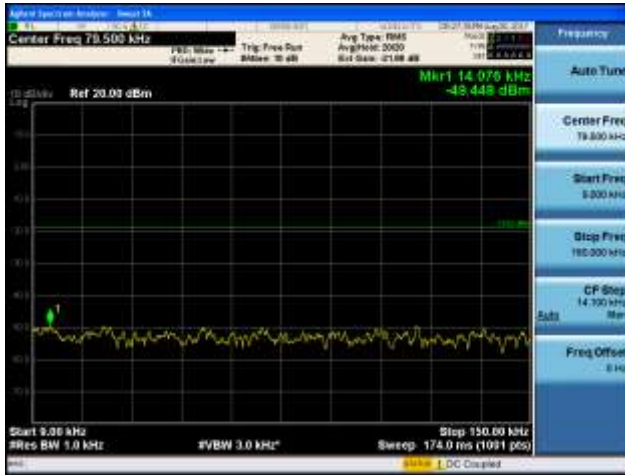

CTK Co., Ltd.
(Ho-dong), 113, Yejik-ro, Cheoin-gu,
Yongin-si, Gyeonggi-do, Korea
Tel: +82-31-339-9970
Fax: +82-31-624-9501

Report No.:
CTK-2017-01618-1
Page (404) / (893)
Pages

[256QAM]

9 kHz - 150 kHz