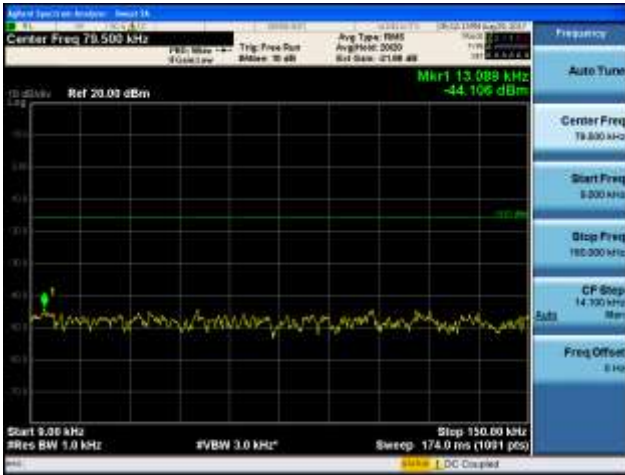

CTK Co., Ltd.
(Ho-dong), 113, Yejik-ro, Cheoin-gu,
Yongin-si, Gyeonggi-do, Korea
Tel: +82-31-339-9970
Fax: +82-31-624-9501

Report No.:
CTK-2017-01618-1
Page (448) / (893)
Pages

[16QAM]

9 kHz - 150 kHz