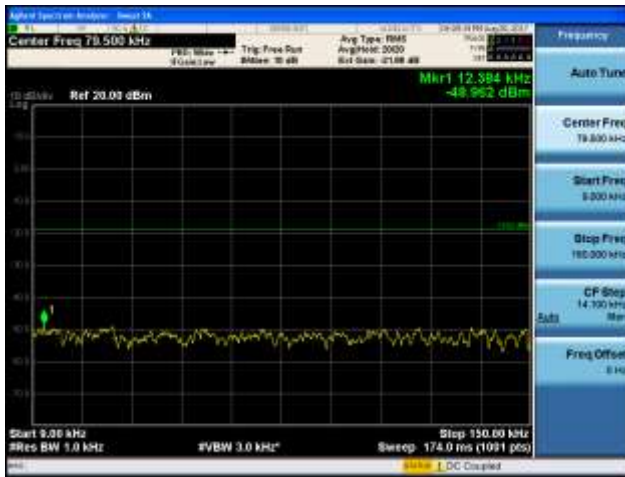

CTK Co., Ltd.
(Ho-dong), 113, Yejik-ro, Cheoin-gu,
Yongin-si, Gyeonggi-do, Korea
Tel: +82-31-339-9970
Fax: +82-31-624-9501

Report No.:
CTK-2017-01618-1
Page (394) / (893)
Pages

[64QAM]

9 kHz - 150 kHz