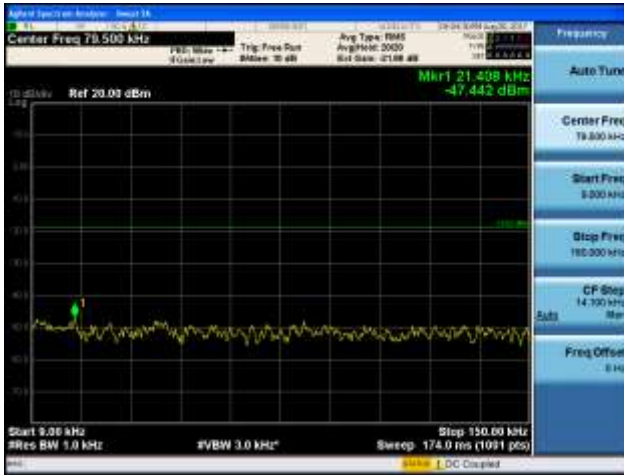

CTK Co., Ltd.
(Ho-dong), 113, Yejik-ro, Cheoin-gu,
Yongin-si, Gyeonggi-do, Korea
Tel: +82-31-339-9970
Fax: +82-31-624-9501

Report No.:
CTK-2017-01618-1
Page (392) / (893)
Pages

[16QAM]

9 kHz - 150 kHz