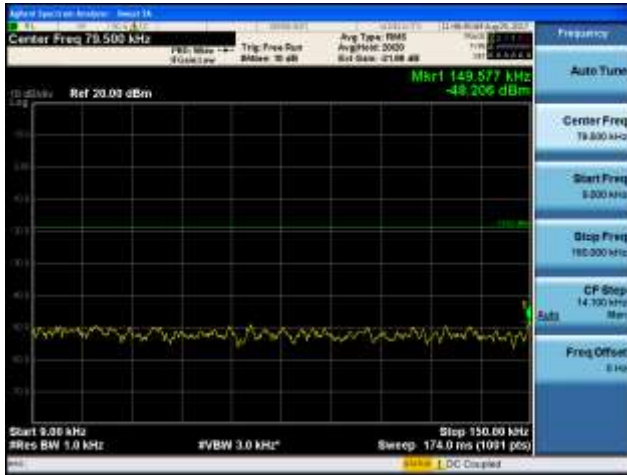

CTK Co., Ltd.
(Ho-dong), 113, Yejik-ro, Cheoin-gu,
Yongin-si, Gyeonggi-do, Korea
Tel: +82-31-339-9970
Fax: +82-31-624-9501

Report No.:
CTK-2017-01618-1
Page (458) / (893)
Pages

[64QAM]

9 kHz - 150 kHz