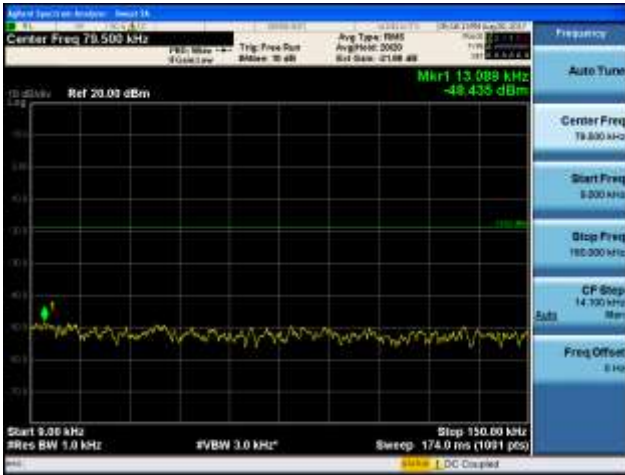

CTK Co., Ltd.
(Ho-dong), 113, Yejik-ro, Cheoin-gu,
Yongin-si, Gyeonggi-do, Korea
Tel: +82-31-339-9970
Fax: +82-31-624-9501

Report No.:
CTK-2017-01618-1
Page (400) / (893)
Pages

[16QAM]

9 kHz - 150 kHz