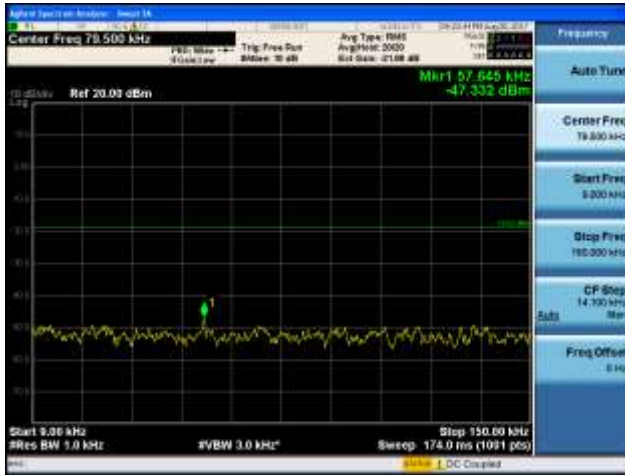

CTK Co., Ltd.
(Ho-dong), 113, Yejik-ro, Cheoin-gu,
Yongin-si, Gyeonggi-do, Korea
Tel: +82-31-339-9970
Fax: +82-31-624-9501

Report No.:
CTK-2017-01618-1
Page (396) / (893)
Pages

[256QAM]

9 kHz - 150 kHz