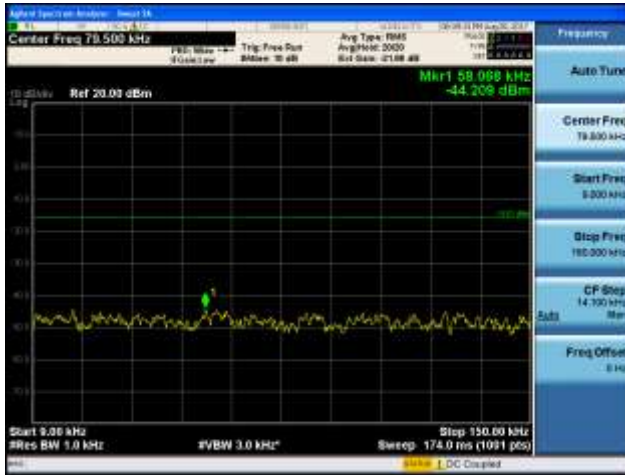

CTK Co., Ltd.
(Ho-dong), 113, Yejik-ro, Cheoin-gu,
Yongin-si, Gyeonggi-do, Korea
Tel: +82-31-339-9970
Fax: +82-31-624-9501

Report No.:
CTK-2017-01618-1
Page (420) / (893)
Pages

[256QAM]

9 kHz - 150 kHz