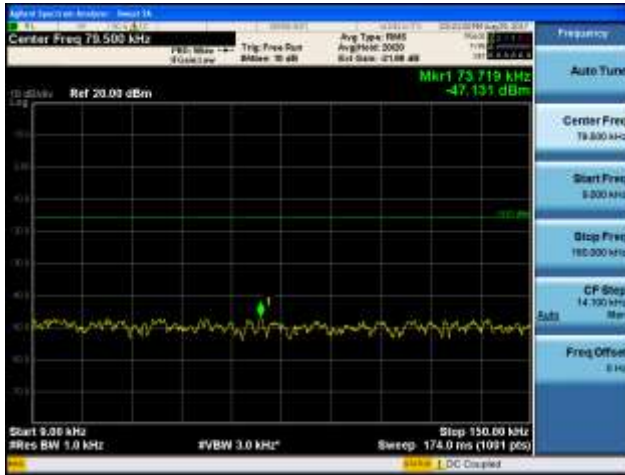

CTK Co., Ltd.
(Ho-dong), 113, Yejik-ro, Cheoin-gu,
Yongin-si, Gyeonggi-do, Korea
Tel: +82-31-339-9970
Fax: +82-31-624-9501

Report No.:
CTK-2017-01618-1
Page (484) / (893)
Pages

[256QAM]

9 kHz - 150 kHz