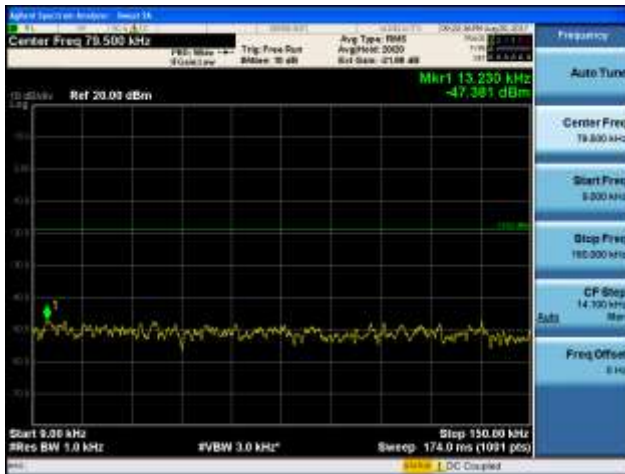

CTK Co., Ltd.
(Ho-dong), 113, Yejik-ro, Cheoin-gu,
Yongin-si, Gyeonggi-do, Korea
Tel: +82-31-339-9970
Fax: +82-31-624-9501

Report No.:
CTK-2017-01618-1
Page (432) / (893)
Pages

[16QAM]

9 kHz - 150 kHz