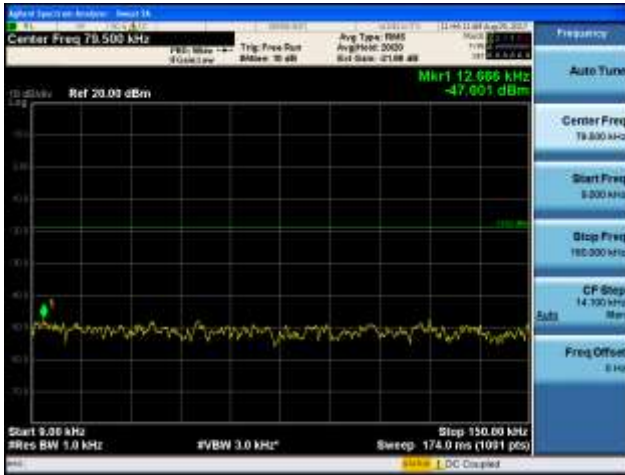

CTK Co., Ltd.
(Ho-dong), 113, Yejik-ro, Cheoin-gu,
Yongin-si, Gyeonggi-do, Korea
Tel: +82-31-339-9970
Fax: +82-31-624-9501

Report No.:
CTK-2017-01618-1
Page (456) / (893)
Pages

[16QAM]

9 kHz - 150 kHz