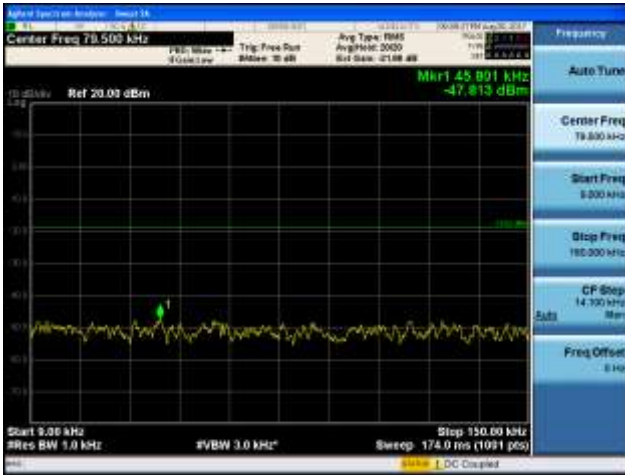

CTK Co., Ltd.
(Ho-dong), 113, Yejik-ro, Cheoin-gu,
Yongin-si, Gyeonggi-do, Korea
Tel: +82-31-339-9970
Fax: +82-31-624-9501

Report No.:
CTK-2017-01618-1
Page (428) / (893)
Pages

[256QAM]

9 kHz - 150 kHz