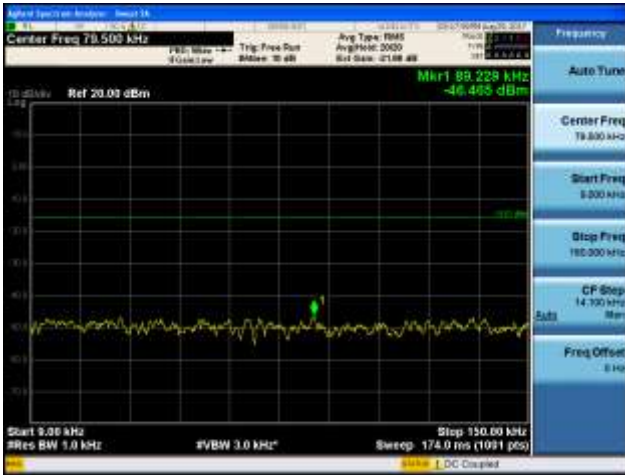

CTK Co., Ltd.
(Ho-dong), 113, Yejik-ro, Cheoin-gu,
Yongin-si, Gyeonggi-do, Korea
Tel: +82-31-339-9970
Fax: +82-31-624-9501

Report No.:
CTK-2017-01618-1
Page (482) / (893)
Pages

[64QAM]

9 kHz - 150 kHz