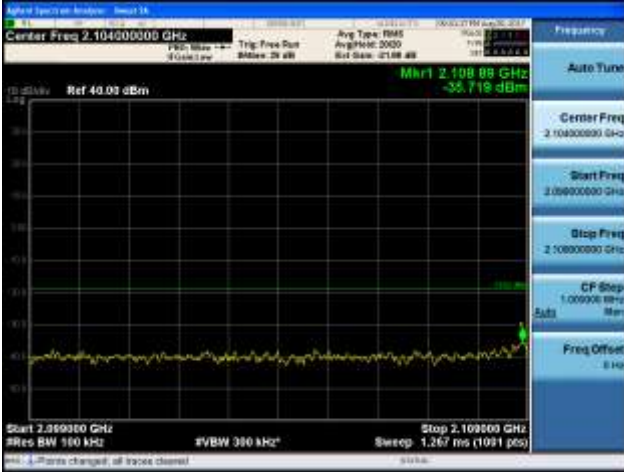

CTK Co., Ltd.
(Ho-dong), 113, Yejik-ro, Cheoin-gu,
Yongin-si, Gyeonggi-do, Korea
Tel: +82-31-339-9970
Fax: +82-31-624-9501

Report No.:
CTK-2017-01618-1
Page (425) / (893)
Pages

2099 MHz - 2109 MHz