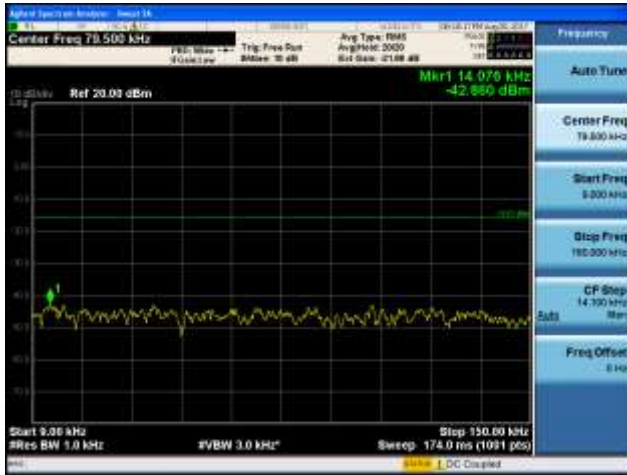

CTK Co., Ltd.
(Ho-dong), 113, Yejik-ro, Cheoin-gu,
Yongin-si, Gyeonggi-do, Korea
Tel: +82-31-339-9970
Fax: +82-31-624-9501

Report No.:
CTK-2017-01618-1
Page (408) / (893)
Pages

[16QAM]

9 kHz - 150 kHz