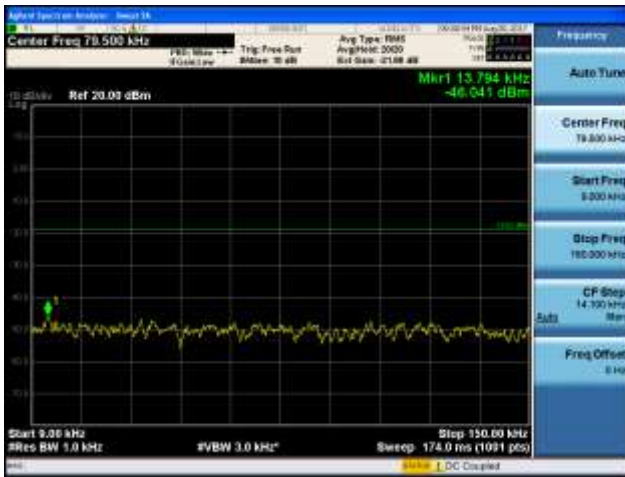

CTK Co., Ltd.
(Ho-dong), 113, Yejik-ro, Cheoin-gu,
Yongin-si, Gyeonggi-do, Korea
Tel: +82-31-339-9970
Fax: +82-31-624-9501

Report No.:
CTK-2017-01618-1
Page (424) / (893)
Pages

[16QAM]

9 kHz - 150 kHz