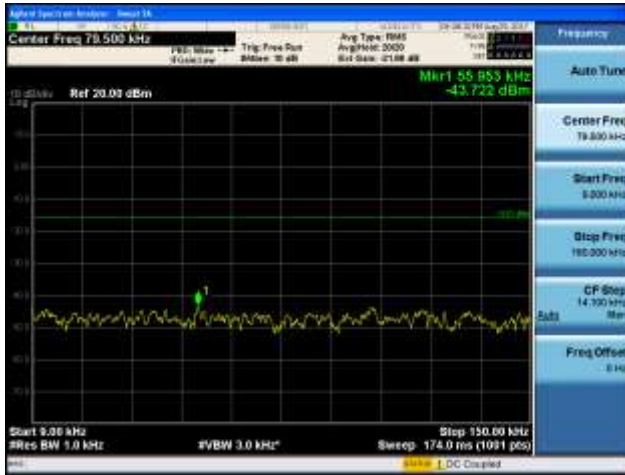

CTK Co., Ltd.
(Ho-dong), 113, Yejik-ro, Cheoin-gu,
Yongin-si, Gyeonggi-do, Korea
Tel: +82-31-339-9970
Fax: +82-31-624-9501

Report No.:
CTK-2017-01618-1
Page (440) / (893)
Pages

[16QAM]

9 kHz - 150 kHz