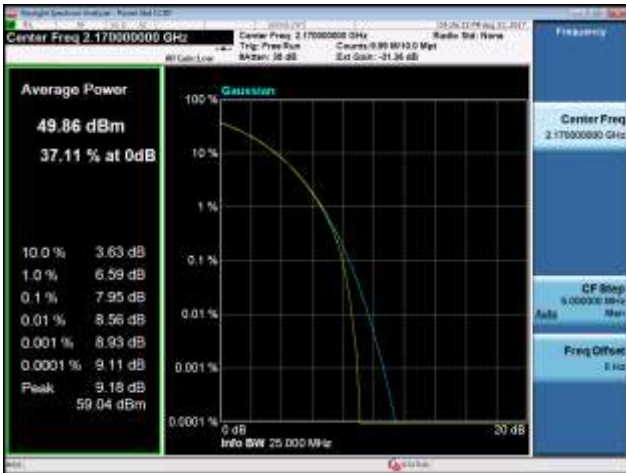

Band 66, BW 20MHz, Single carrier, 2TX, Top

64QAM