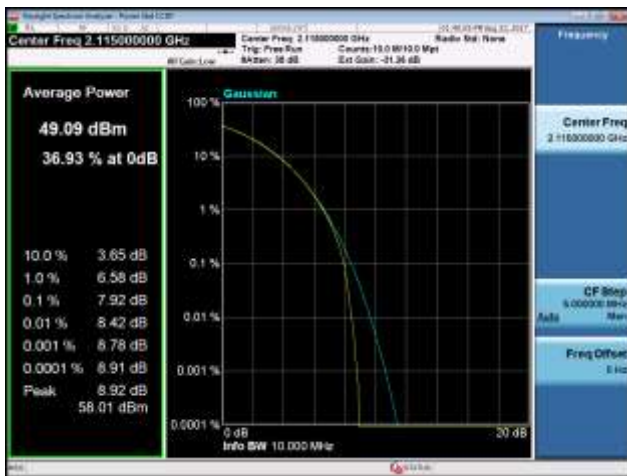

Band 66, BW 10MHz, Single carrier, 2TX, Bottom

64QAM