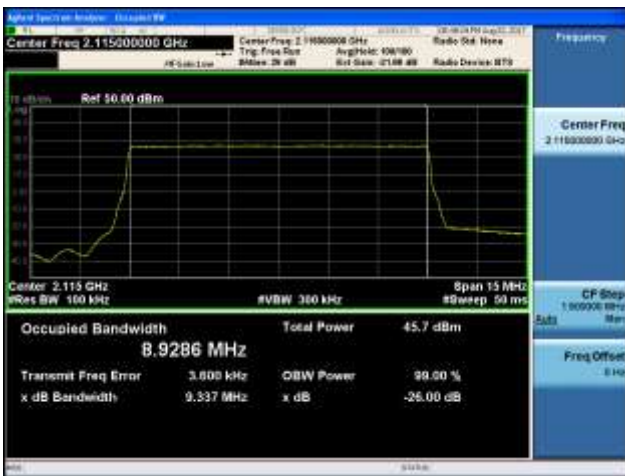

Band 66, BW 10MHz, Single 1 carrier, 4TX, Bottom

64QAM