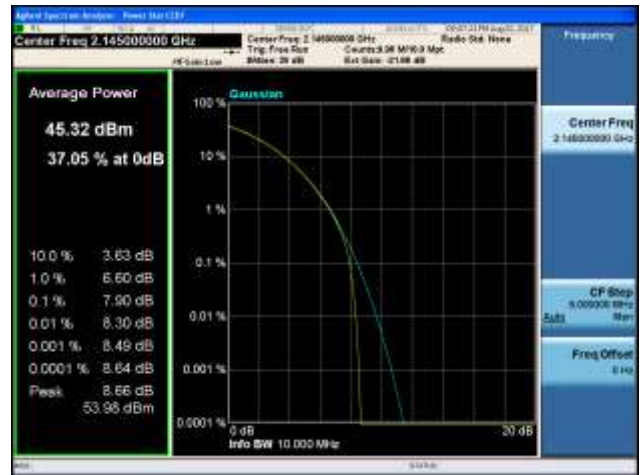

16QAM

64QAM

256QAM

**Band 66, BW 10MHz, Single carrier, 4TX, Middle**

QPSK

16QAM

64QAM

256QAM