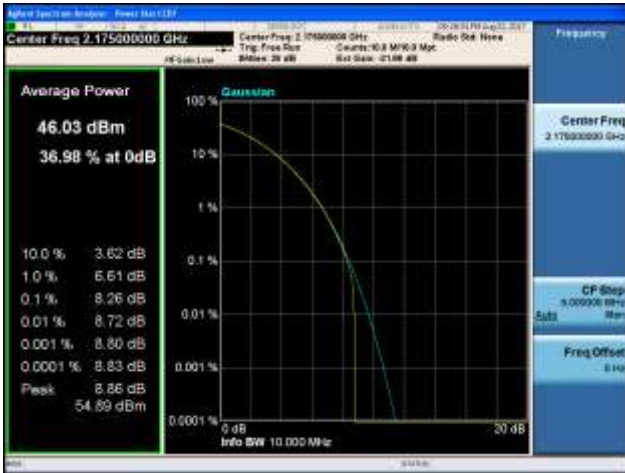

CTK Co., Ltd.
(Ho-dong), 113, Yejik-ro, Cheoin-gu,
Yongin-si, Gyeonggi-do, Korea
Tel: +82-31-339-9970
Fax: +82-31-624-9501

Report No.:
CTK-2017-01618-1
Page (127) / (893)
Pages

Band 66, BW 10MHz, Single carrier, 4TX, Top

QPSK