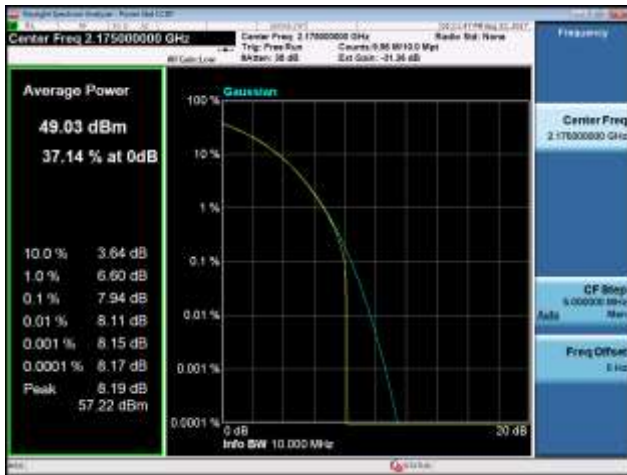

CTK Co., Ltd.
(Ho-dong), 113, Yejik-ro, Cheoin-gu,
Yongin-si, Gyeonggi-do, Korea
Tel: +82-31-339-9970
Fax: +82-31-624-9501

Report No.:
CTK-2017-01618-1
Page (124) / (893)
Pages

Band 66, BW 10MHz, Single carrier, 2TX, Top

QPSK