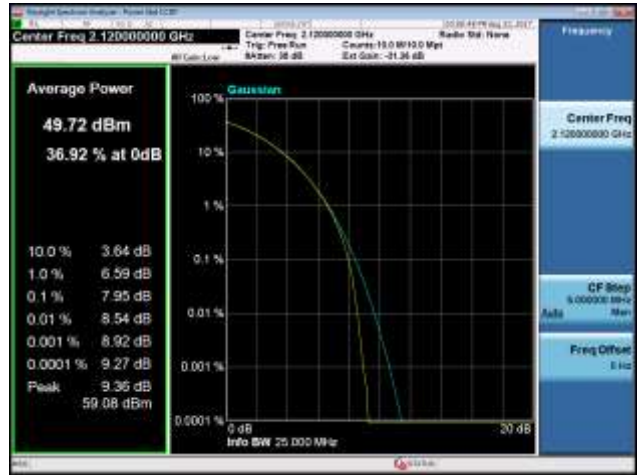

CTK Co., Ltd.
(Ho-dong), 113, Yejik-ro, Cheoin-gu,
Yongin-si, Gyeonggi-do, Korea
Tel: +82-31-339-9970
Fax: +82-31-624-9501

Report No.:
CTK-2017-01618-1
Page (128) / (893)
Pages

Band 66, BW 20MHz, Single carrier, 2TX, Bottom

16QAM