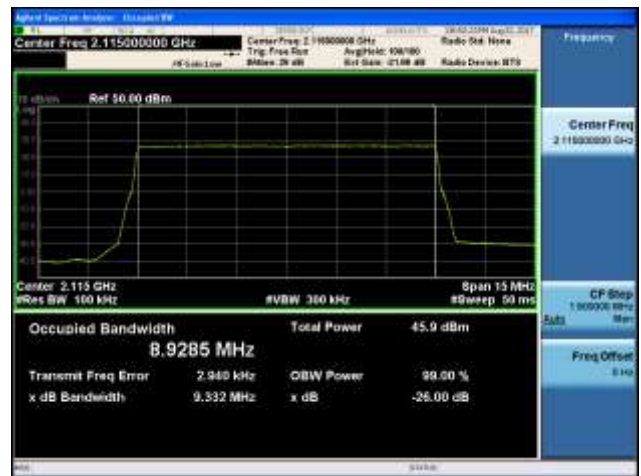

Band 66, BW 10MHz, Single 1 carrier, 4TX, Bottom

256QAM