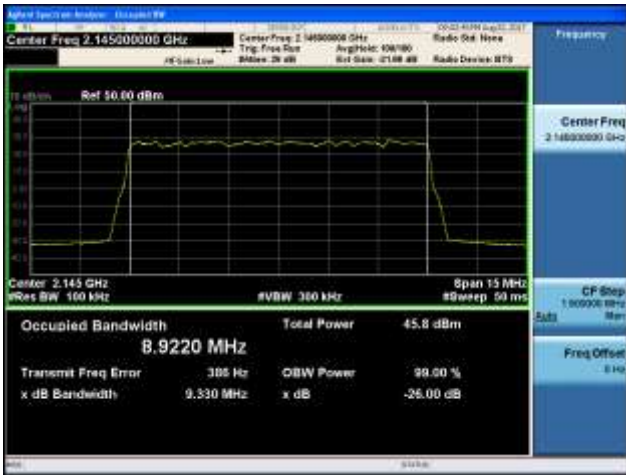

CTK Co., Ltd.
(Ho-dong), 113, Yejik-ro, Cheoin-gu,
Yongin-si, Gyeonggi-do, Korea
Tel: +82-31-339-9970
Fax: +82-31-624-9501

Report No.:
CTK-2017-01618-1
Page (156) / (893)
Pages

Band 66, BW 10MHz, Single 1 carrier, 4TX, Middle

QPSK