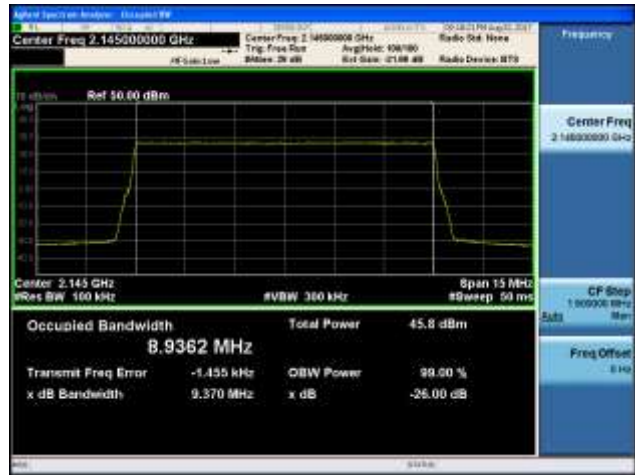

**Band 66, BW 10MHz, Single 1 carrier, 4TX, Middle**

QPSK

16QAM

64QAM

256QAM

**Band 66, BW 10MHz, Single 1 carrier, 4TX Top**

QPSK

16QAM