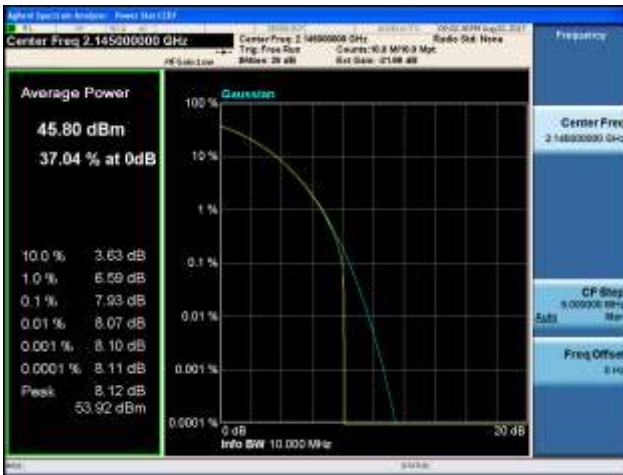

16QAM

64QAM

256QAM

**Band 66, BW 10MHz, Single carrier, 4TX, Middle**

QPSK

16QAM

64QAM

256QAM