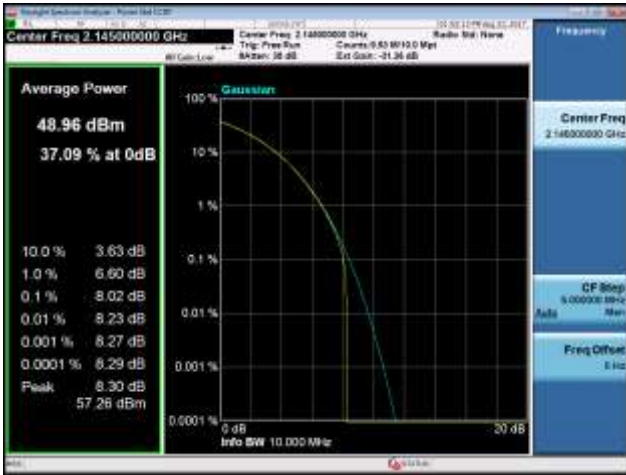

CTK Co., Ltd.
(Ho-dong), 113, Yejik-ro, Cheoin-gu,
Yongin-si, Gyeonggi-do, Korea
Tel: +82-31-339-9970
Fax: +82-31-624-9501

Report No.:
CTK-2017-01618-1
Page (123) / (893)
Pages

Band 66, BW 10MHz, Single carrier, 2TX, Middle

QPSK