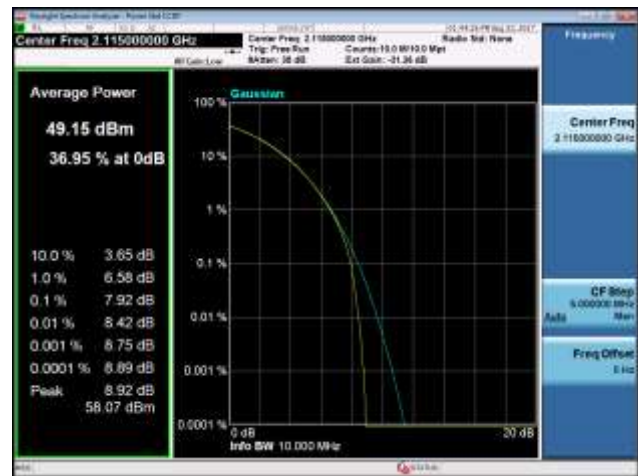

Band 66, BW 10MHz, Single carrier, 2TX, Bottom

256QAM