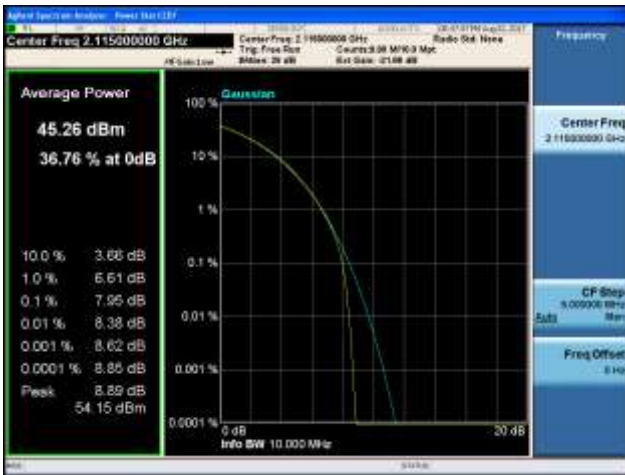

Band 66, BW 10MHz, Single carrier, 4TX, Bottom

64QAM