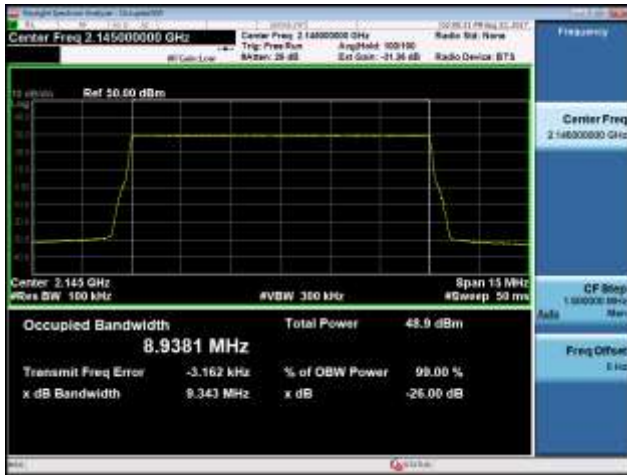

Report No.:  
 CTK-2017-01618-1  
 Page (150) / (893)  
 Pages

**Band 66, BW 10MHz, Single 1 carrier, 2TX, Middle**

QPSK

16QAM

64QAM

256QAM

**CTK Co., Ltd.**  
 (Ho-dong), 113, Yejik-ro, Cheoin-gu,  
 Yongin-si, Gyeonggi-do, Korea  
 Tel: +82-31-339-9970  
 Fax: +82-31-624-9501