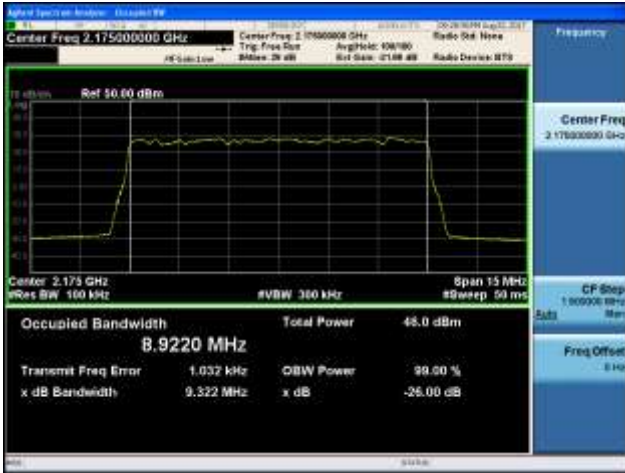

**Band 66, BW 10MHz, Single 1 carrier, 4TX, Middle**

QPSK

16QAM

64QAM

256QAM

**Band 66, BW 10MHz, Single 1 carrier, 4TX Top**

QPSK

16QAM