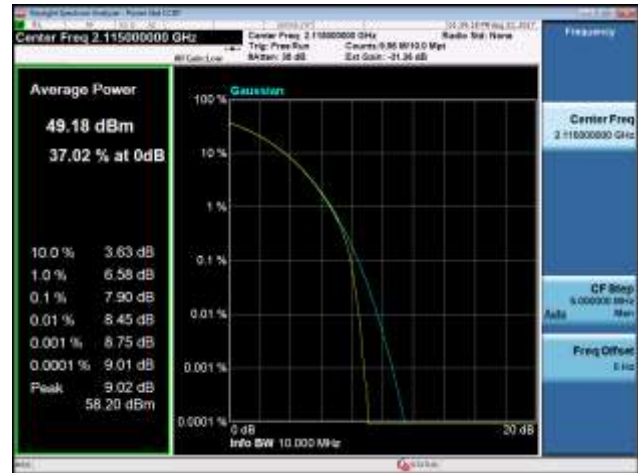

Band 66, BW 10MHz, Single carrier, 2TX, Bottom

16QAM