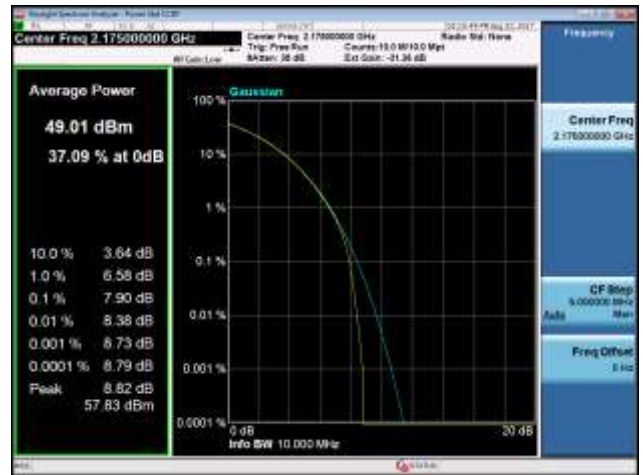

CTK Co., Ltd.
(Ho-dong), 113, Yejik-ro, Cheoin-gu,
Yongin-si, Gyeonggi-do, Korea
Tel: +82-31-339-9970
Fax: +82-31-624-9501

Report No.:
CTK-2017-01618-1
Page (124) / (893)
Pages

Band 66, BW 10MHz, Single carrier, 2TX, Top

16QAM