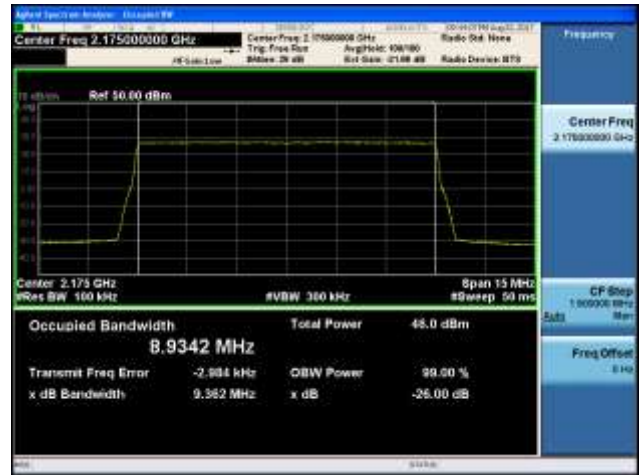

Band 66, BW 10MHz, Single 1 carrier, 4TX Top

256QAM