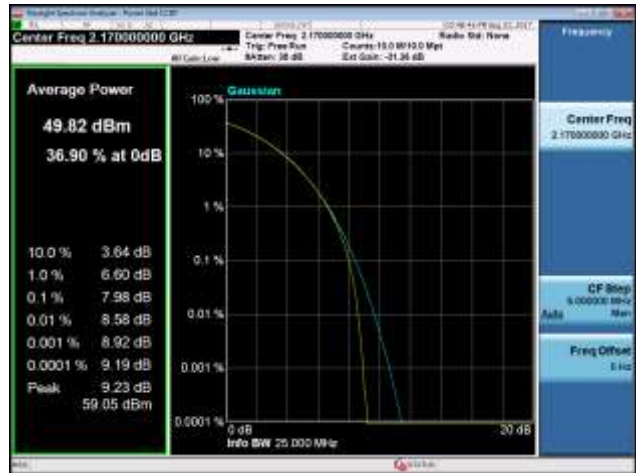

Band 66, BW 20MHz, Single carrier, 2TX, Top

256QAM