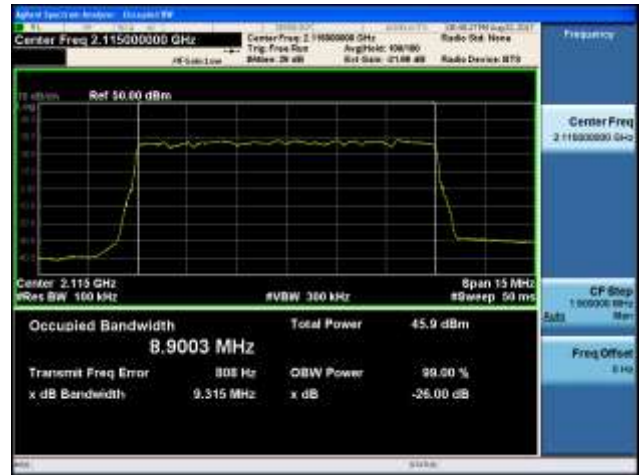

Band 66, BW 10MHz, Single 1 carrier, 4TX, Bottom

16QAM