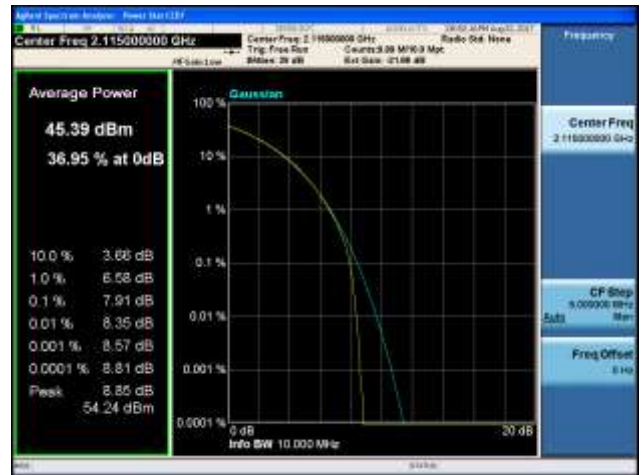

Band 66, BW 10MHz, Single carrier, 4TX, Bottom

256QAM