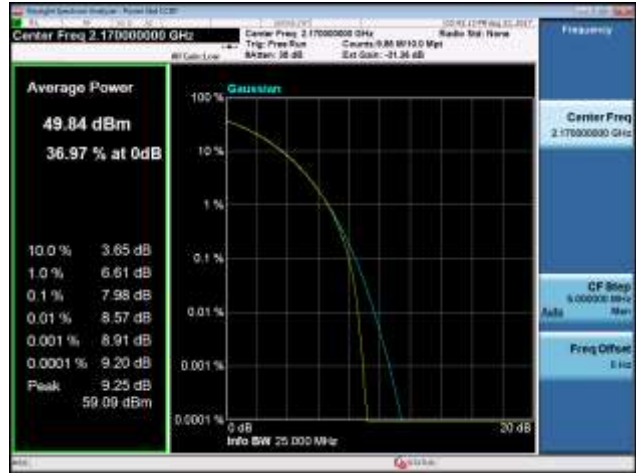

Band 66, BW 20MHz, Single carrier, 2TX, Top

16QAM