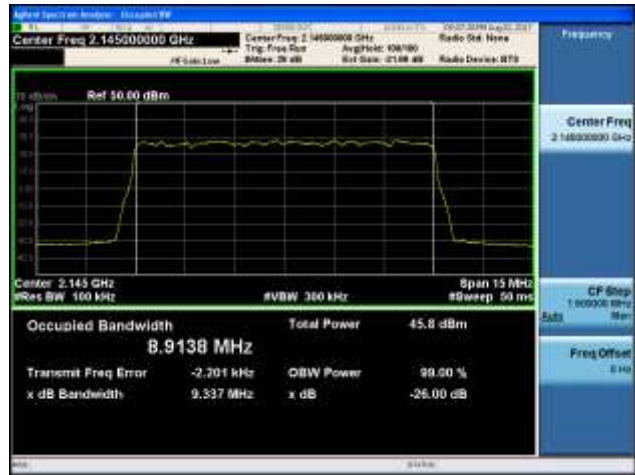

CTK Co., Ltd.
(Ho-dong), 113, Yejik-ro, Cheoin-gu,
Yongin-si, Gyeonggi-do, Korea
Tel: +82-31-339-9970
Fax: +82-31-624-9501

Report No.:
CTK-2017-01618-1
Page (156) / (893)
Pages

Band 66, BW 10MHz, Single 1 carrier, 4TX, Middle

QPSK

16QAM

64QAM

256QAM