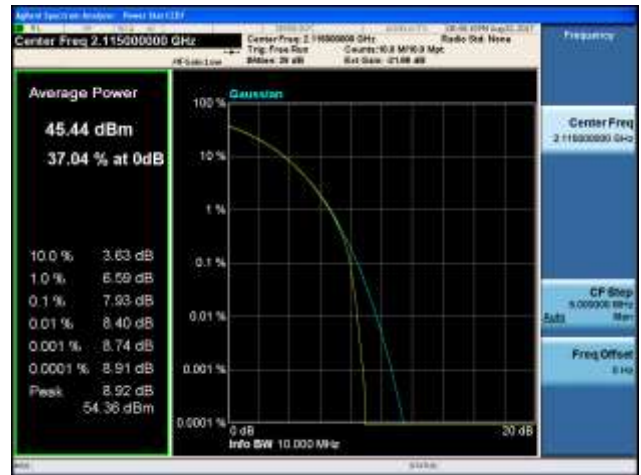

Band 66, BW 10MHz, Single carrier, 4TX, Bottom

16QAM