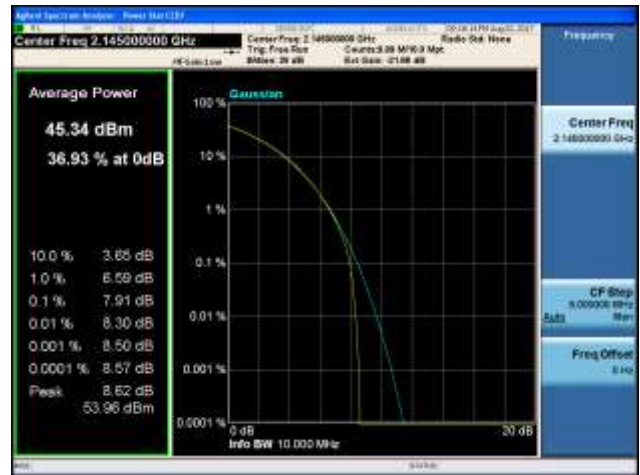

16QAM

64QAM

256QAM

**Band 66, BW 10MHz, Single carrier, 4TX, Middle**

QPSK

16QAM

64QAM

256QAM