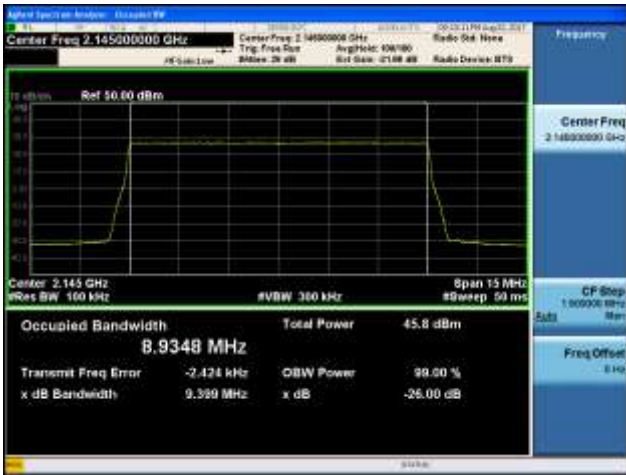

**Band 66, BW 10MHz, Single 1 carrier, 4TX, Middle**

QPSK

16QAM

64QAM

256QAM

**Band 66, BW 10MHz, Single 1 carrier, 4TX Top**

QPSK

16QAM