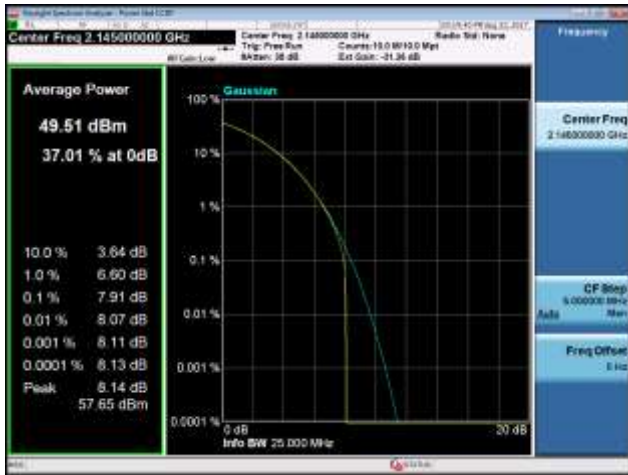

CTK Co., Ltd.
(Ho-dong), 113, Yejik-ro, Cheoin-gu,
Yongin-si, Gyeonggi-do, Korea
Tel: +82-31-339-9970
Fax: +82-31-624-9501

Report No.:
CTK-2017-01618-1
Page (129) / (893)
Pages

Band 66, BW 20MHz, Single carrier, 2TX, Middle

QPSK