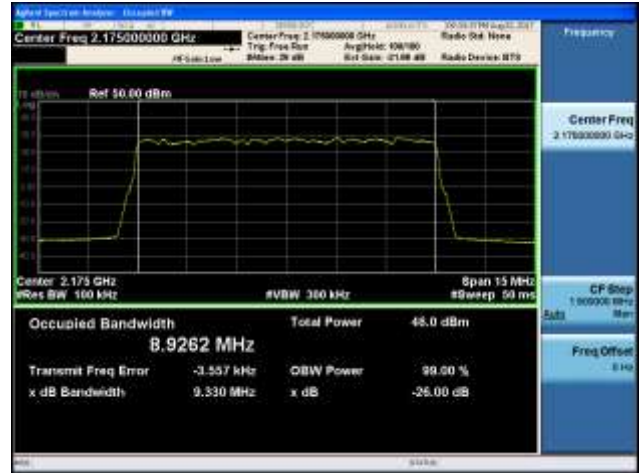

**Band 66, BW 10MHz, Single 1 carrier, 4TX, Middle**

QPSK

16QAM

64QAM

256QAM

**Band 66, BW 10MHz, Single 1 carrier, 4TX Top**

QPSK

16QAM