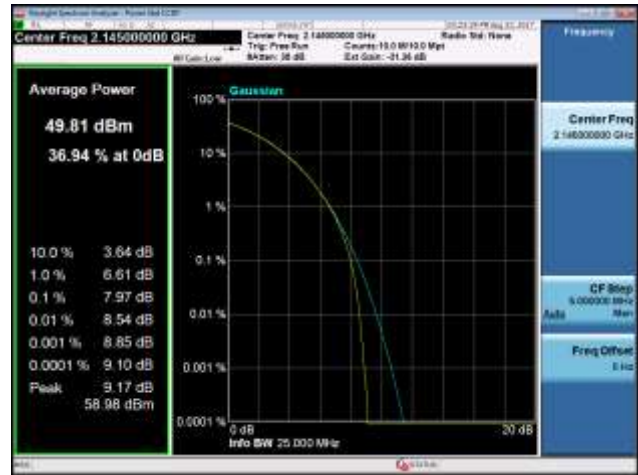

CTK Co., Ltd.
(Ho-dong), 113, Yejik-ro, Cheoin-gu,
Yongin-si, Gyeonggi-do, Korea
Tel: +82-31-339-9970
Fax: +82-31-624-9501

Report No.:
CTK-2017-01618-1
Page (129) / (893)
Pages

Band 66, BW 20MHz, Single carrier, 2TX, Middle

16QAM