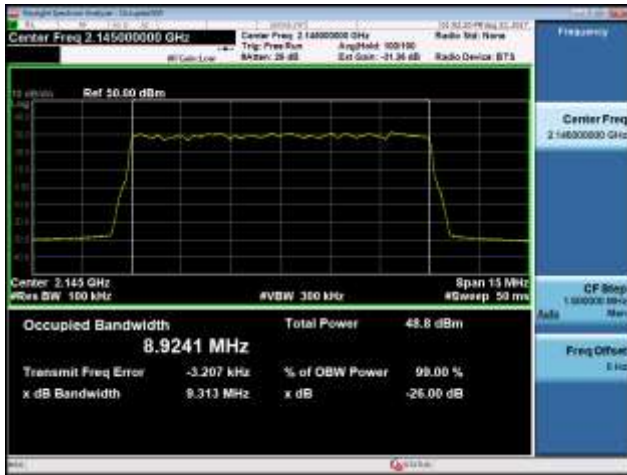

CTK Co., Ltd.
(Ho-dong), 113, Yejik-ro, Cheoin-gu,
Yongin-si, Gyeonggi-do, Korea
Tel: +82-31-339-9970
Fax: +82-31-624-9501

Report No.:
CTK-2017-01618-1
Page (150) / (893)
Pages

Band 66, BW 10MHz, Single 1 carrier, 2TX, Middle

QPSK