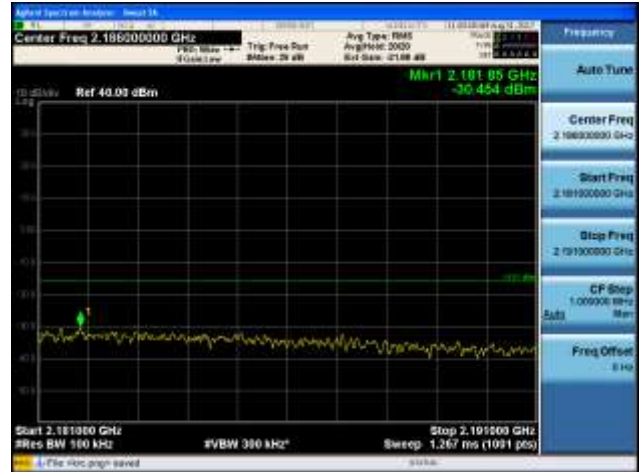

2181 MHz - 2191 MHz