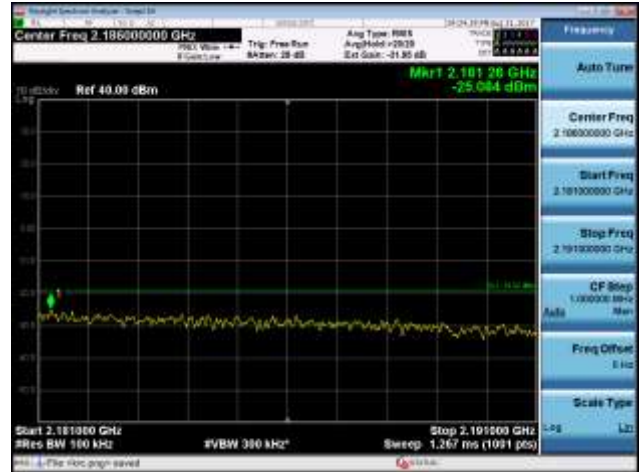

2181 MHz - 2191 MHz