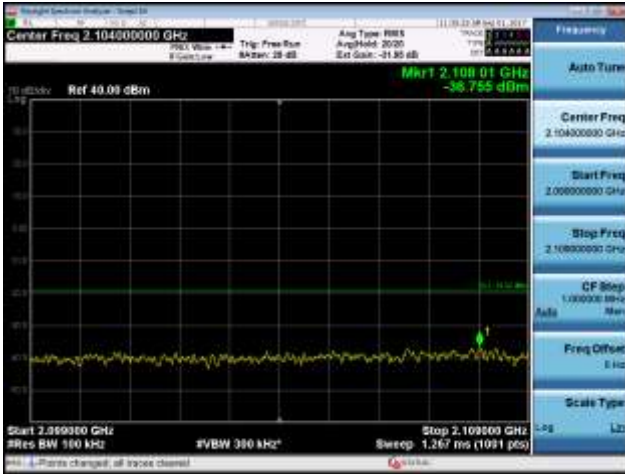

CTK Co., Ltd.
(Ho-dong), 113, Yejik-ro, Cheoin-gu,
Yongin-si, Gyeonggi-do, Korea
Tel: +82-31-339-9970
Fax: +82-31-624-9501

Report No.:
CTK-2017-01618-1
Page (701) / (893)
Pages

2099 MHz - 2109 MHz