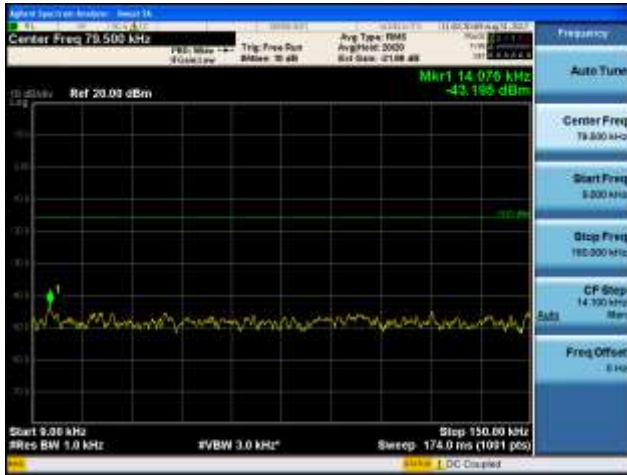

CTK Co., Ltd.
(Ho-dong), 113, Yejik-ro, Cheoin-gu,
Yongin-si, Gyeonggi-do, Korea
Tel: +82-31-339-9970
Fax: +82-31-624-9501

Report No.:
CTK-2017-01618-1
Page (628) / (893)
Pages

[256QAM]

9 kHz - 150 kHz