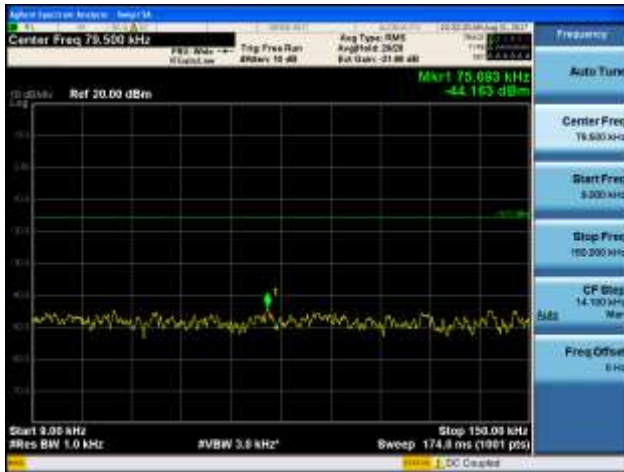

CTK Co., Ltd.
(Ho-dong), 113, Yejik-ro, Cheoin-gu,
Yongin-si, Gyeonggi-do, Korea
Tel: +82-31-339-9970
Fax: +82-31-624-9501

Report No.:
CTK-2017-01618-1
Page (616) / (893)
Pages

[16QAM]

9 kHz - 150 kHz