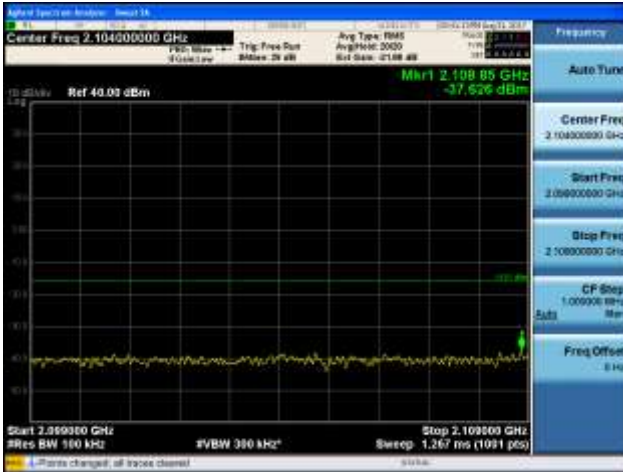

CTK Co., Ltd.
(Ho-dong), 113, Yejik-ro, Cheoin-gu,
Yongin-si, Gyeonggi-do, Korea
Tel: +82-31-339-9970
Fax: +82-31-624-9501

Report No.:
CTK-2017-01618-1
Page (683) / (893)
Pages

2099 MHz - 2109 MHz