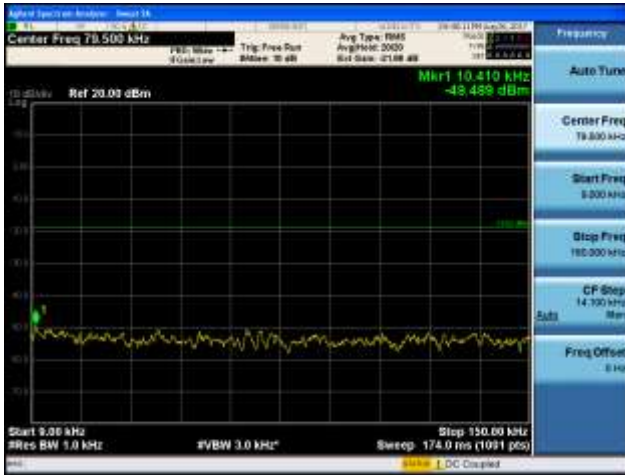

CTK Co., Ltd.
(Ho-dong), 113, Yejik-ro, Cheoin-gu,
Yongin-si, Gyeonggi-do, Korea
Tel: +82-31-339-9970
Fax: +82-31-624-9501

Report No.:
CTK-2017-01618-1
Page (610) / (893)
Pages

[64QAM]

9 kHz - 150 kHz