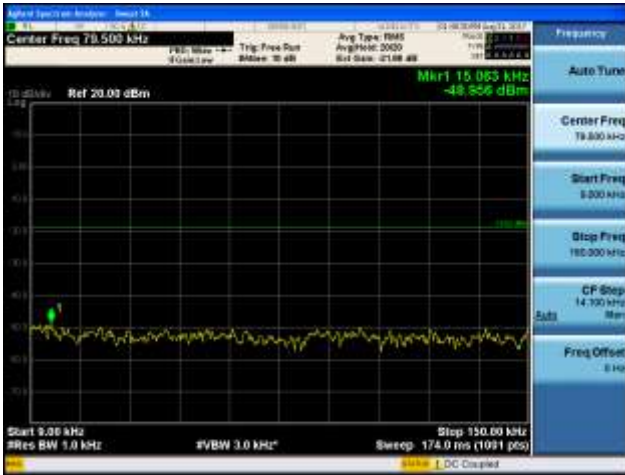

CTK Co., Ltd.
(Ho-dong), 113, Yejik-ro, Cheoin-gu,
Yongin-si, Gyeonggi-do, Korea
Tel: +82-31-339-9970
Fax: +82-31-624-9501

Report No.:
CTK-2017-01618-1
Page (652) / (893)
Pages

[256QAM]

9 kHz - 150 kHz