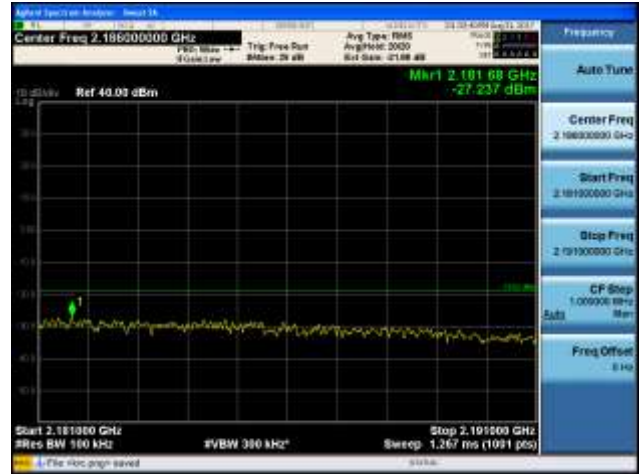

2181 MHz - 2191 MHz