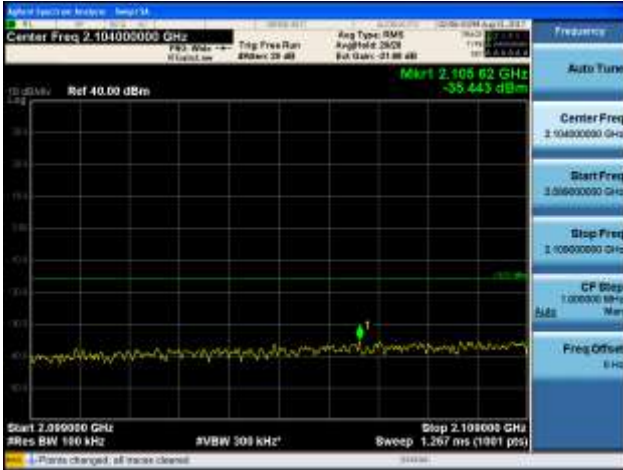

CTK Co., Ltd.
(Ho-dong), 113, Yejik-ro, Cheoin-gu,
Yongin-si, Gyeonggi-do, Korea
Tel: +82-31-339-9970
Fax: +82-31-624-9501

Report No.:
CTK-2017-01618-1
Page (669) / (893)
Pages

2099 MHz - 2109 MHz