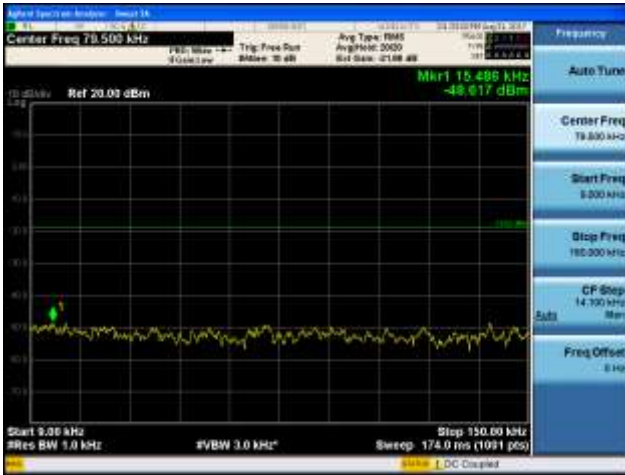

CTK Co., Ltd.
(Ho-dong), 113, Yejik-ro, Cheoin-gu,
Yongin-si, Gyeonggi-do, Korea
Tel: +82-31-339-9970
Fax: +82-31-624-9501

Report No.:
CTK-2017-01618-1
Page (648) / (893)
Pages

[16QAM]

9 kHz - 150 kHz