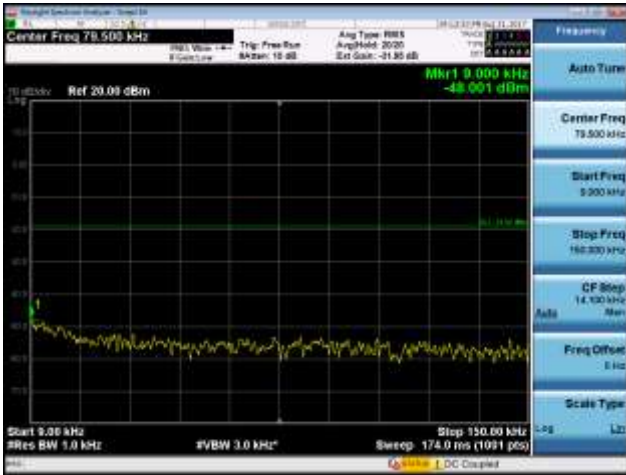

CTK Co., Ltd.
(Ho-dong), 113, Yejik-ro, Cheoin-gu,
Yongin-si, Gyeonggi-do, Korea
Tel: +82-31-339-9970
Fax: +82-31-624-9501

Report No.:
CTK-2017-01618-1
Page (656) / (893)
Pages

[16QAM]

9 kHz - 150 kHz