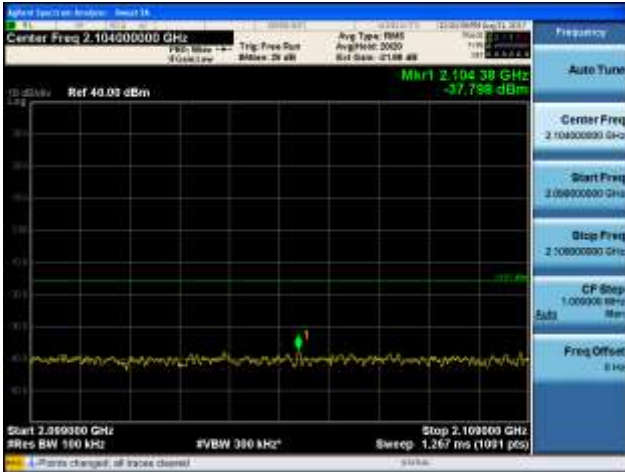

CTK Co., Ltd.
(Ho-dong), 113, Yejik-ro, Cheoin-gu,
Yongin-si, Gyeonggi-do, Korea
Tel: +82-31-339-9970
Fax: +82-31-624-9501

Report No.:
CTK-2017-01618-1
Page (633) / (893)
Pages

2099 MHz - 2109 MHz