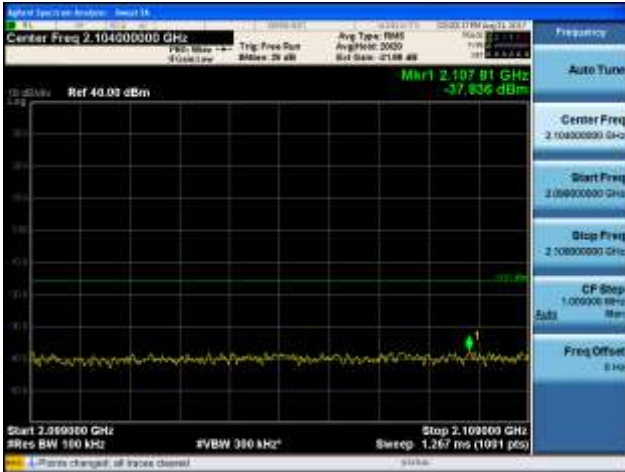

CTK Co., Ltd.
(Ho-dong), 113, Yejik-ro, Cheoin-gu,
Yongin-si, Gyeonggi-do, Korea
Tel: +82-31-339-9970
Fax: +82-31-624-9501

Report No.:
CTK-2017-01618-1
Page (671) / (893)
Pages

2099 MHz - 2109 MHz