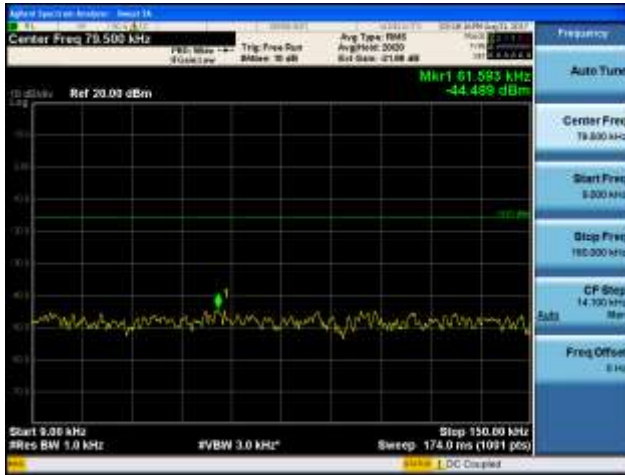

CTK Co., Ltd.
(Ho-dong), 113, Yejik-ro, Cheoin-gu,
Yongin-si, Gyeonggi-do, Korea
Tel: +82-31-339-9970
Fax: +82-31-624-9501

Report No.:
CTK-2017-01618-1
Page (676) / (893)
Pages

[256QAM]

9 kHz - 150 kHz