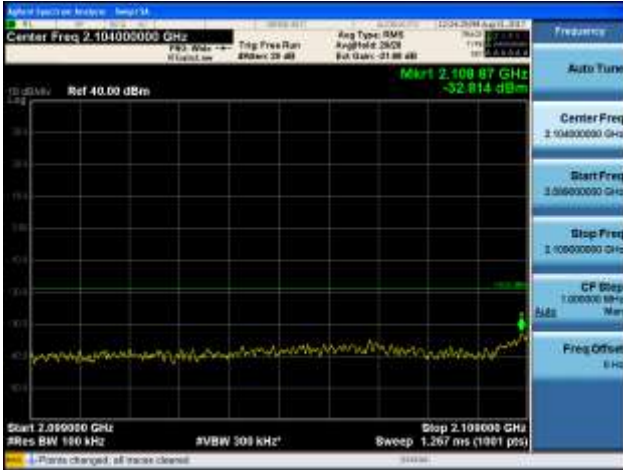

CTK Co., Ltd.
(Ho-dong), 113, Yejik-ro, Cheoin-gu,
Yongin-si, Gyeonggi-do, Korea
Tel: +82-31-339-9970
Fax: +82-31-624-9501

Report No.:
CTK-2017-01618-1
Page (641) / (893)
Pages

2099 MHz - 2109 MHz