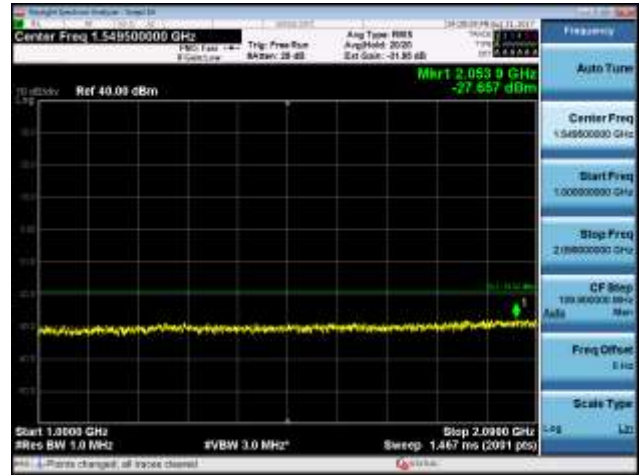

Report No.:  
CTK-2017-01618-1  
Page (660) / (893)  
Pages

[256QAM]

9 kHz - 150 kHz

150 kHz - 30 MHz

30 MHz - 1000 MHz

1000 MHz - 2099 MHz

**CTK Co., Ltd.**  
 (Ho-dong), 113, Yejik-ro, Cheoin-gu,  
 Yongin-si, Gyeonggi-do, Korea  
 Tel: +82-31-339-9970  
 Fax: +82-31-624-9501