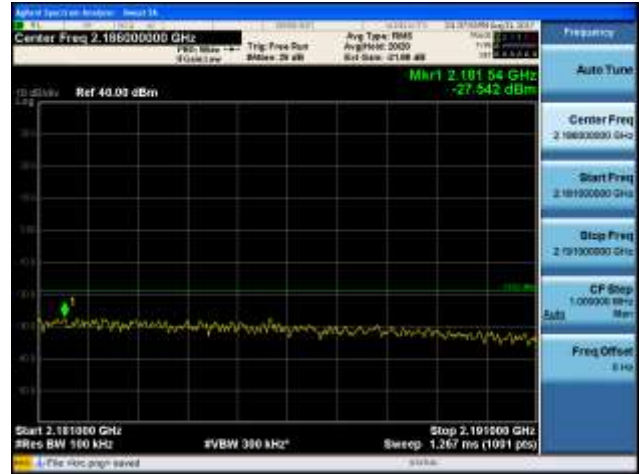

2181 MHz - 2191 MHz