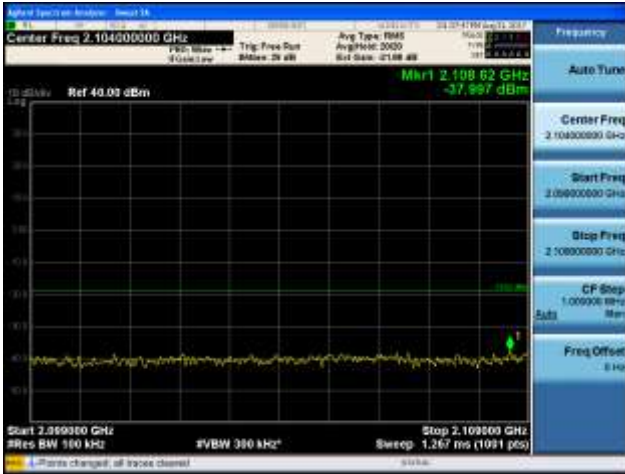

CTK Co., Ltd.
(Ho-dong), 113, Yejik-ro, Cheoin-gu,
Yongin-si, Gyeonggi-do, Korea
Tel: +82-31-339-9970
Fax: +82-31-624-9501

Report No.:
CTK-2017-01618-1
Page (651) / (893)
Pages

2099 MHz - 2109 MHz