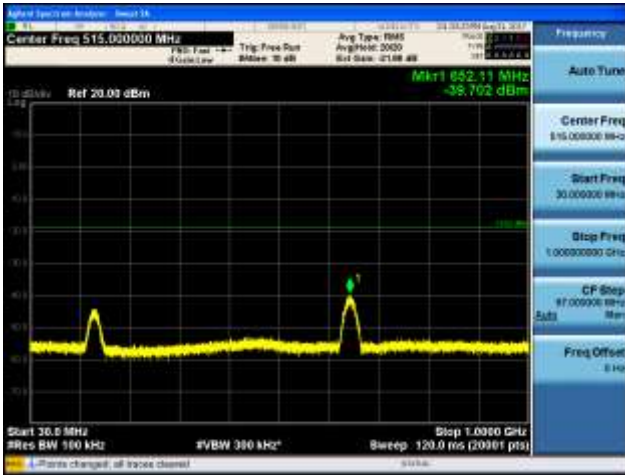

Report No.:  
 CTK-2017-01618-1  
 Page (648) / (893)  
 Pages

[16QAM]

9 kHz - 150 kHz

150 kHz - 30 MHz

30 MHz - 1000 MHz

1000 MHz - 2099 MHz

**CTK Co., Ltd.**  
 (Ho-dong), 113, Yejik-ro, Cheoin-gu,  
 Yongin-si, Gyeonggi-do, Korea  
 Tel: +82-31-339-9970  
 Fax: +82-31-624-9501