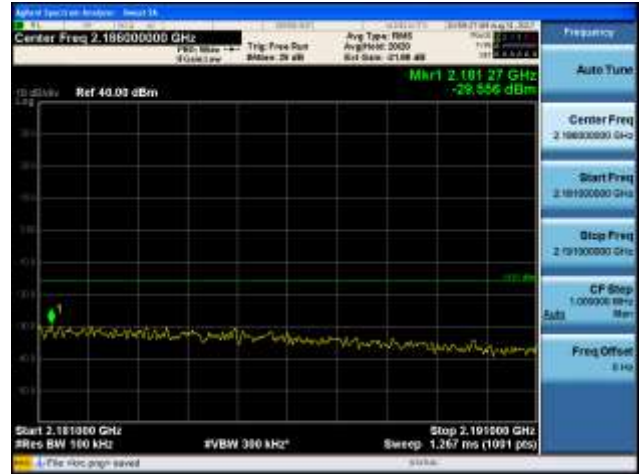

2181 MHz - 2191 MHz