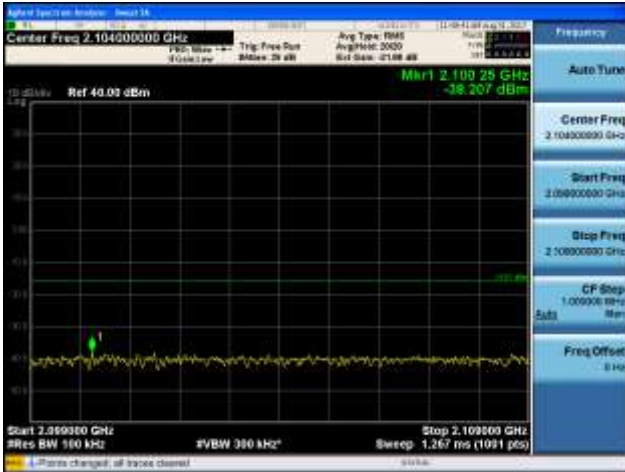

CTK Co., Ltd.
(Ho-dong), 113, Yejik-ro, Cheoin-gu,
Yongin-si, Gyeonggi-do, Korea
Tel: +82-31-339-9970
Fax: +82-31-624-9501

Report No.:
CTK-2017-01618-1
Page (635) / (893)
Pages

2099 MHz - 2109 MHz