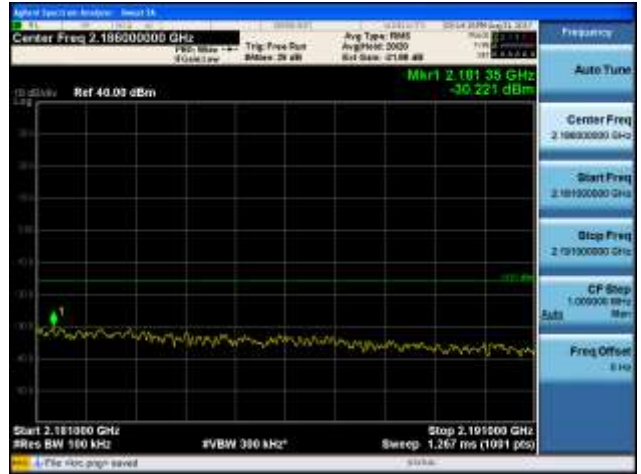

2181 MHz - 2191 MHz