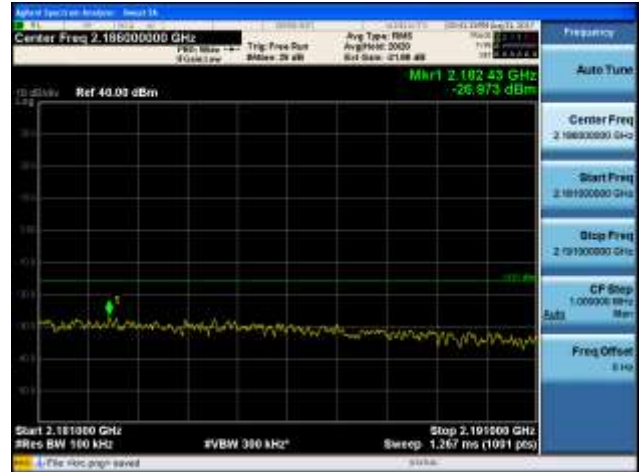

2181 MHz - 2191 MHz