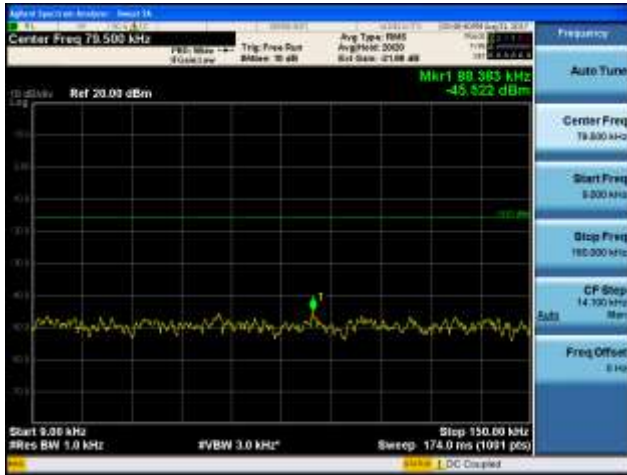

CTK Co., Ltd.
(Ho-dong), 113, Yejik-ro, Cheoin-gu,
Yongin-si, Gyeonggi-do, Korea
Tel: +82-31-339-9970
Fax: +82-31-624-9501

Report No.:
CTK-2017-01618-1
Page (682) / (893)
Pages

[64QAM]

9 kHz - 150 kHz