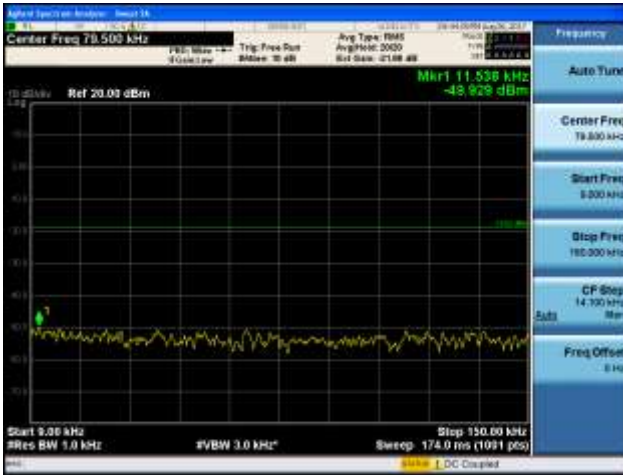

CTK Co., Ltd.
(Ho-dong), 113, Yejik-ro, Cheoin-gu,
Yongin-si, Gyeonggi-do, Korea
Tel: +82-31-339-9970
Fax: +82-31-624-9501

Report No.:
CTK-2017-01618-1
Page (612) / (893)
Pages

[256QAM]

9 kHz - 150 kHz