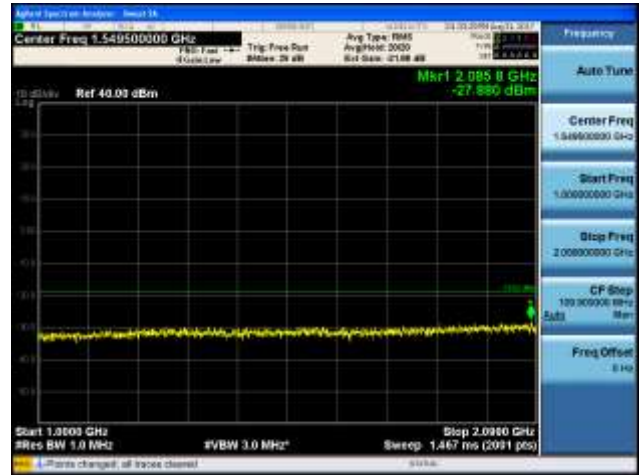

Report No.:  
 CTK-2017-01618-1  
 Page (648) / (893)  
 Pages

[16QAM]

9 kHz - 150 kHz

150 kHz - 30 MHz

30 MHz - 1000 MHz

1000 MHz - 2099 MHz

**CTK Co., Ltd.**  
 (Ho-dong), 113, Yejik-ro, Cheoin-gu,  
 Yongin-si, Gyeonggi-do, Korea  
 Tel: +82-31-339-9970  
 Fax: +82-31-624-9501