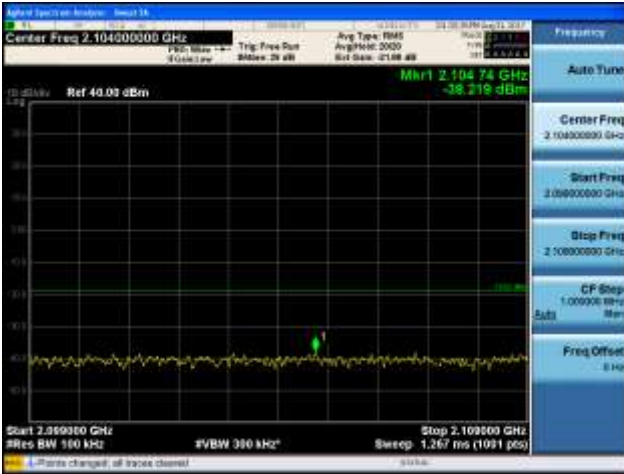

CTK Co., Ltd.
(Ho-dong), 113, Yejik-ro, Cheoin-gu,
Yongin-si, Gyeonggi-do, Korea
Tel: +82-31-339-9970
Fax: +82-31-624-9501

Report No.:
CTK-2017-01618-1
Page (649) / (893)
Pages

2099 MHz - 2109 MHz