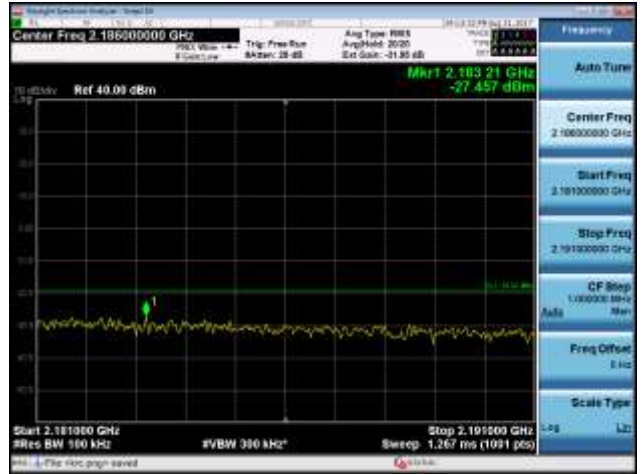

2181 MHz - 2191 MHz