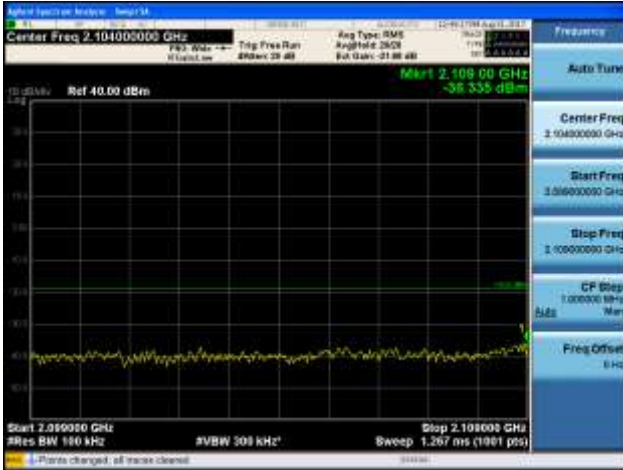

CTK Co., Ltd.
(Ho-dong), 113, Yejik-ro, Cheoin-gu,
Yongin-si, Gyeonggi-do, Korea
Tel: +82-31-339-9970
Fax: +82-31-624-9501

Report No.:
CTK-2017-01618-1
Page (645) / (893)
Pages

2099 MHz - 2109 MHz