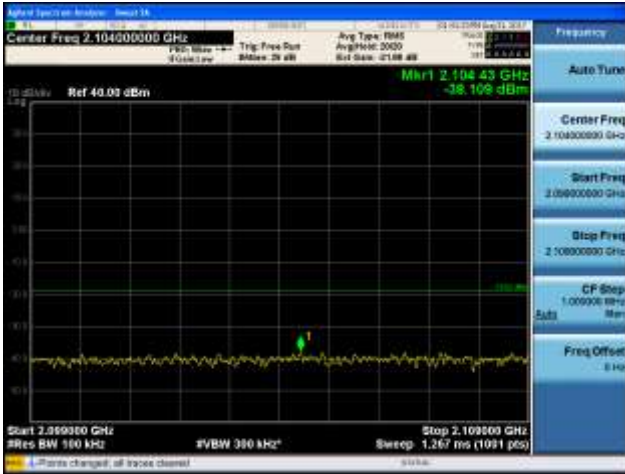

CTK Co., Ltd.
(Ho-dong), 113, Yejik-ro, Cheoin-gu,
Yongin-si, Gyeonggi-do, Korea
Tel: +82-31-339-9970
Fax: +82-31-624-9501

Report No.:
CTK-2017-01618-1
Page (653) / (893)
Pages

2099 MHz - 2109 MHz