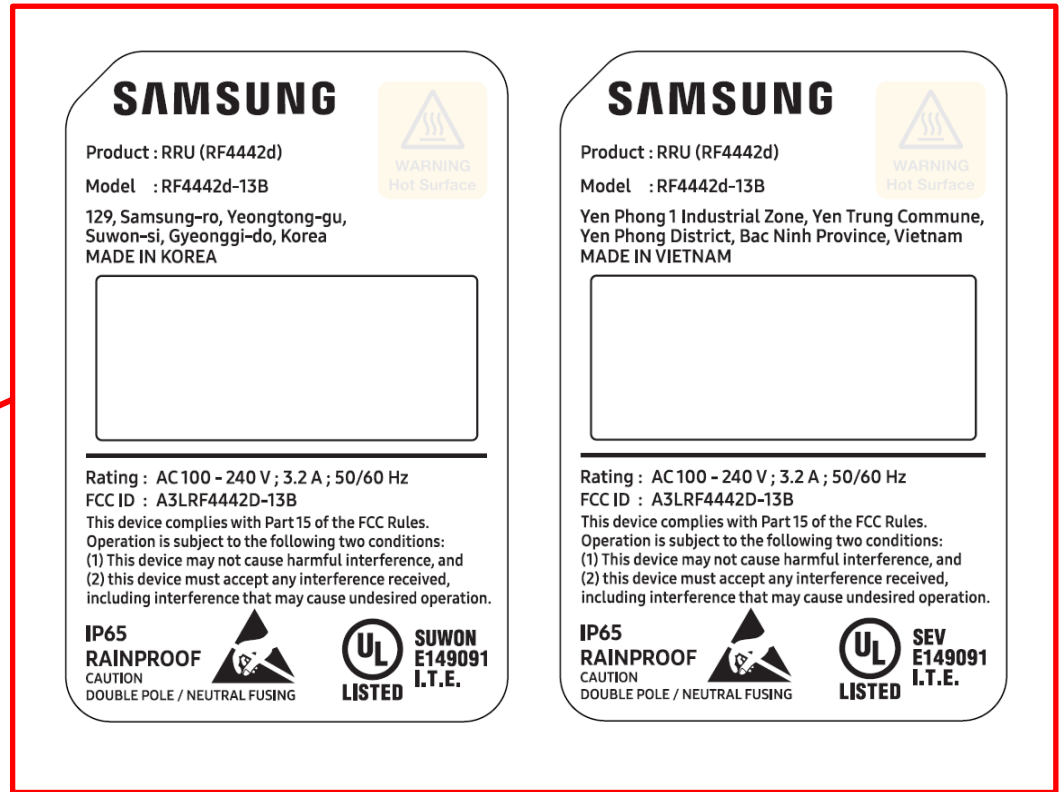

RF4442d-13B – Label attached location

- Sticker Label is on the right side wall of the product.
- The label is a plastic sticker affixed to the product via permanent adhesive.
- It is designed to last the expected lifetime of the product in the environment in which the product is to be operated.