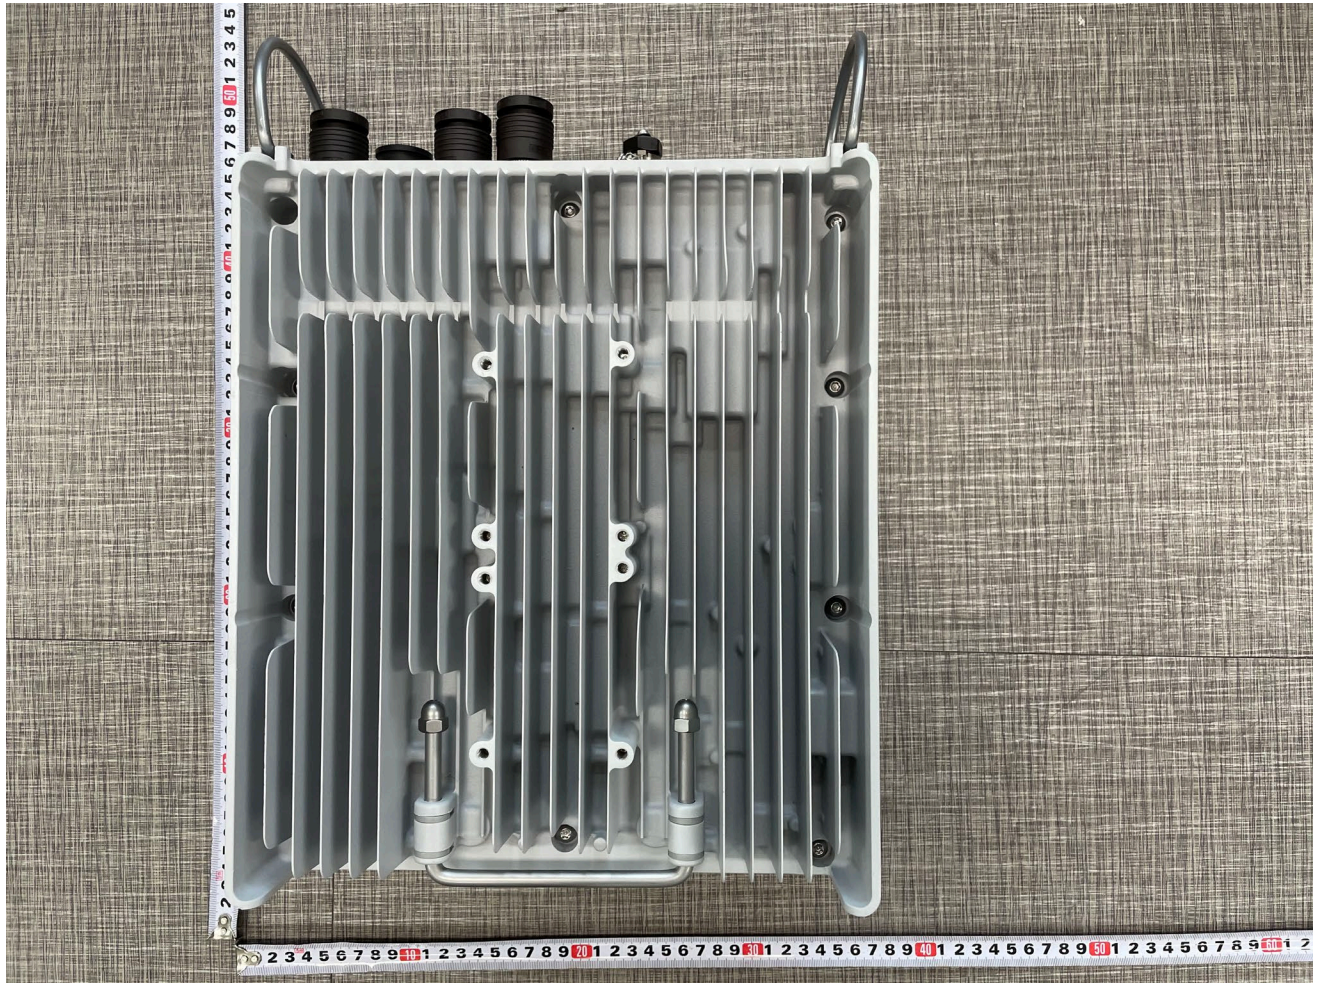

EXTERNAL PHOTOGRAPHS

1. External Photo (Front view)

 Proud to be part of element	Samsung Electronics Co., Ltd.	FCC ID: A3LRF4442D-13B	Model: RF4442d-13B
External Photos	EUT Type: RRU (RF4442d)		Page 1 of 5

2. External Photo (Rear view)

 Proud to be part of element	Samsung Electronics Co., Ltd.	FCC ID: A3LRF4442D-13B	Model: RF4442d-13B
External Photos	EUT Type: RRU (RF4442d)		Page 2 of 5

3. External Photo (Bottom view)

	Samsung Electronics Co., Ltd.	FCC ID: A3LRF4442D-13B	Model: RF4442d-13B
External Photos	EUT Type: RRU (RF4442d)		Page 3 of 5

4. External Photo (Top view)

 Proud to be part of element	Samsung Electronics Co., Ltd.	FCC ID: A3LRF4442D-13B	Model: RF4442d-13B
External Photos	EUT Type: RRU (RF4442d)		Page 4 of 5

5. External Photo (Left side view)

6. External Photo (Right side view)

	Samsung Electronics Co., Ltd.	FCC ID: A3LRF4442D-13B	Model: RF4442d-13B
External Photos	EUT Type: RRU (RF4442d)		Page 5 of 5