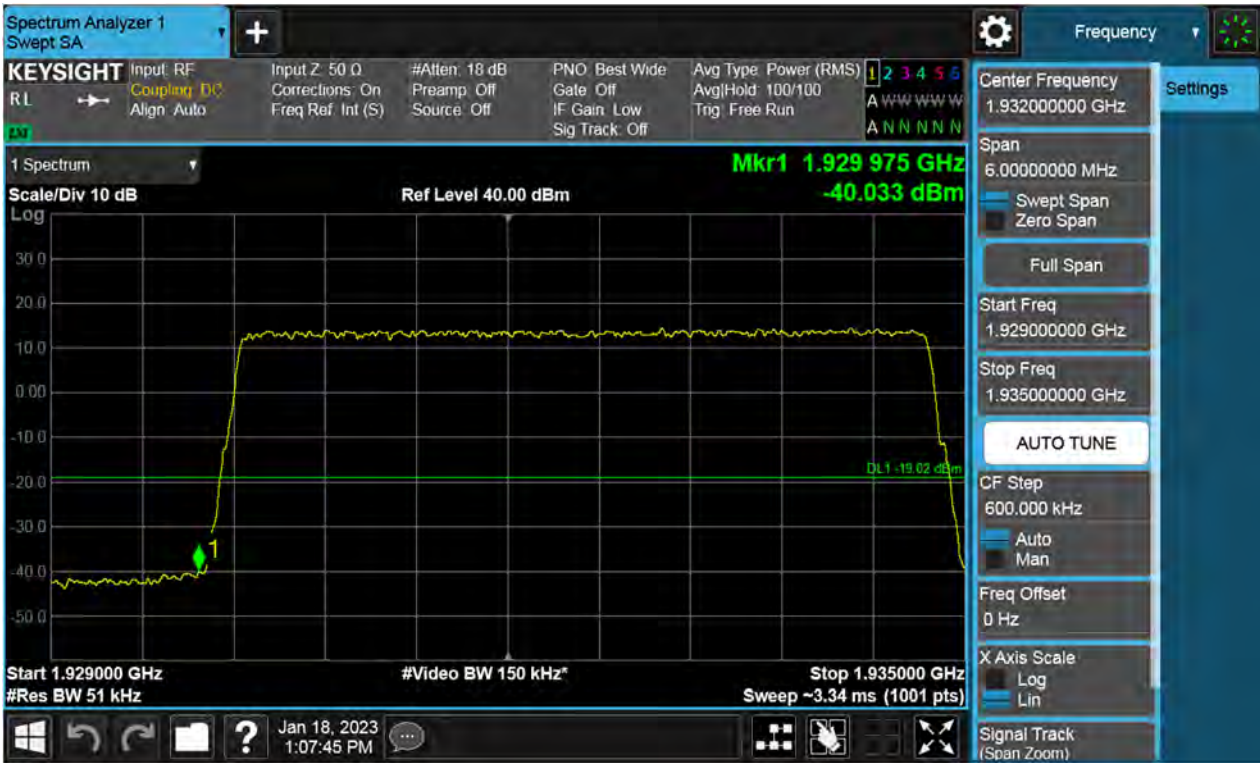

Antenna 0 / (4 Port) DSS B2 10 MHz 1 Carrer + 5G NR n2 5 MHz 1 Carrier + 5G NR n2 15 MHz 1 Carrer [3 Carrier] / 16QAM / High

Antenna 2 / (4 Port) DSS B2 10 MHz 1 Carrier + 5G NR n2 5 MHz 1 Carrier + LTE B2 5 MHz 1 Carrer [3 Carrier] / QPSK / Low

Antenna 2 / (4 Port) DSS B2 10 MHz 1 Carrier + 5G NR n2 5 MHz 1 Carrier + LTE B2 5 MHz 1 Carrer [3 Carrier] / 16QAM/ High

Antenna 0 / (4 Port) DSS B2 10 MHz 1 Carrier + 5G NR n2 15 MHz 1 Carrier + LTE B2 5 MHz 1 Carrer [3 Carrier] / 256QAM / Low