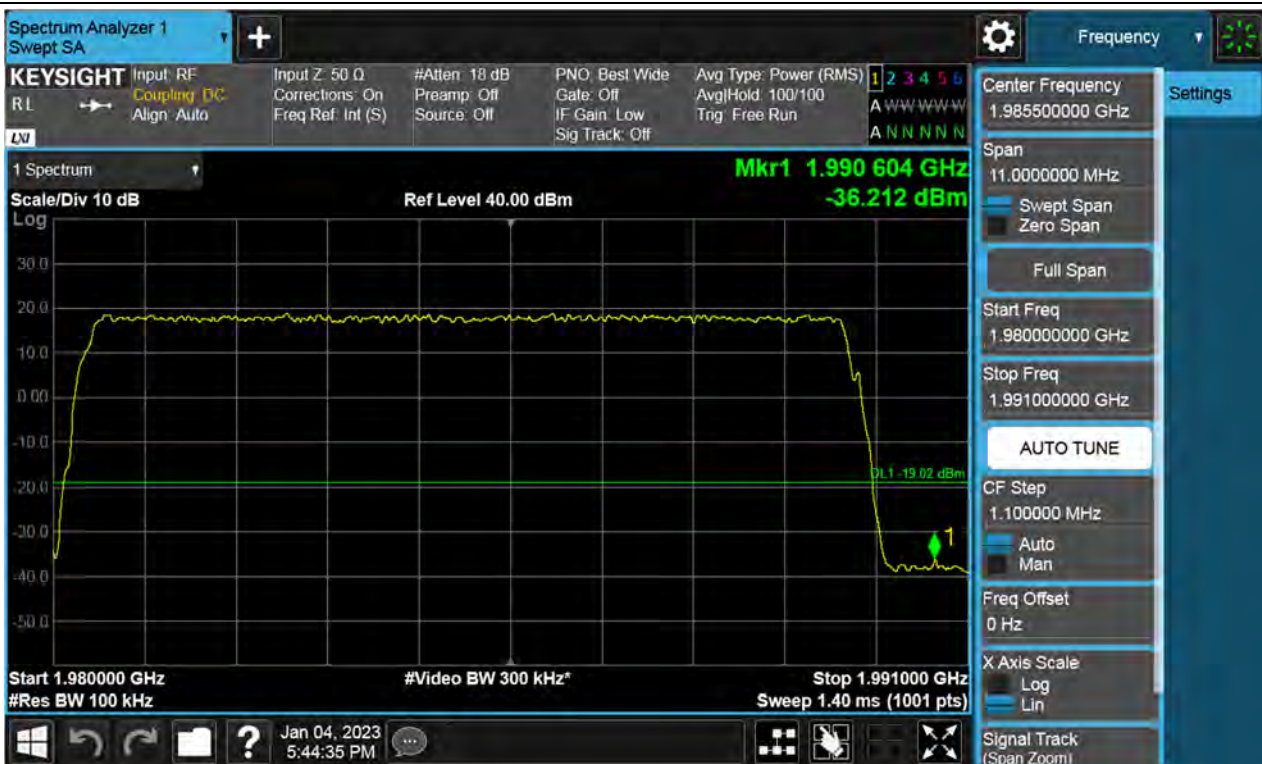

Antenna 0 / (4 Port) DSS B66 20 MHz 5to5 [1 Carrier] / 64QAM / Low

Antenna 1 / (4 Port) DSS B66 20 MHz 5to5 [1 Carrier] / QPSK / High

Antenna 2 / (4 Port) DSS B66 20 MHz 9to1 [1 Carrier] / 64QAM / Low

Antenna 1 / (4 Port) DSS B66 20 MHz 9to1 [1 Carrier] / 16QAM / High

Antenna 0 / (4 Port) DSS B2 10 MHz 1 Carrier + DSS B2 10 MHz 1 Carrier [2 Carrier] / 64QAM / Low

Antenna 2 / (4 Port) DSS B2 10 MHz 1 Carrier + DSS B2 10 MHz 1 Carrier [2 Carrier] / 256QAM / High

Antenna 0 / (4 Port) 5G NR n2 5 MHz 1 Carrier + 5G NR n2 5 MHz 1 Carrier + 5G NR n2 5 MHz 1 Carrier [3 Carrier] / 16 QAM / Low