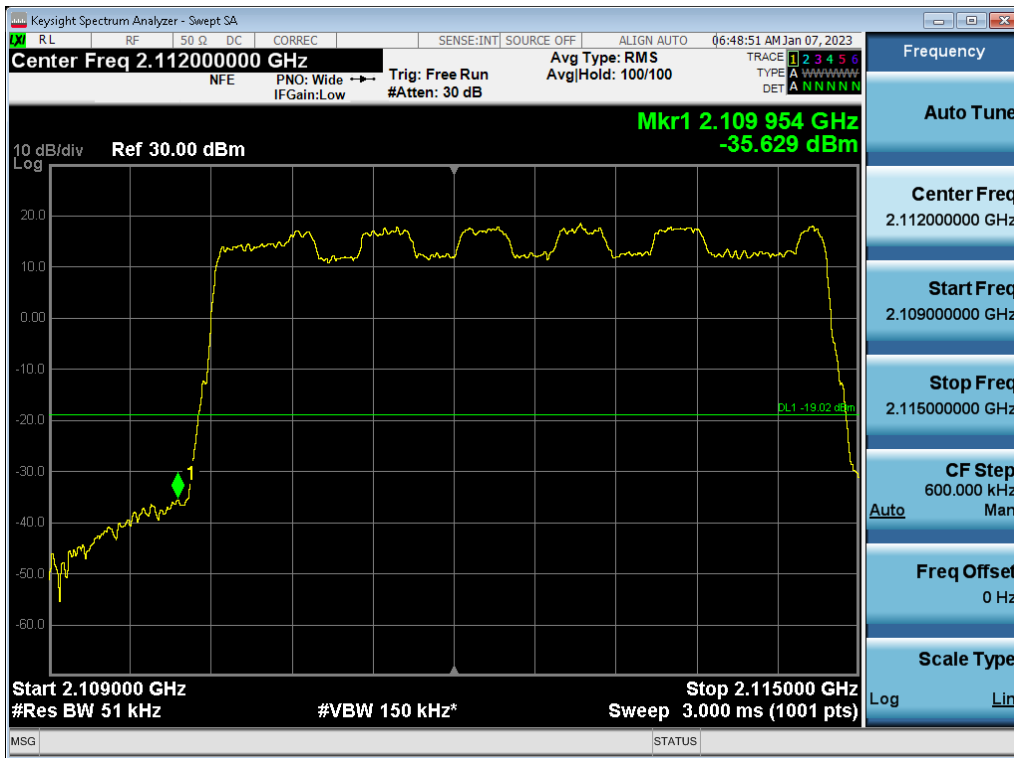

Antenna 1 / (4 Port) 5G NR n66 5 MHz 1 Carrier + 5G NR n66 5 MHz 1 Carrier + DSS B66 10 MHz 1 Carrier [3 Carrier]
[2C+1C] / 16QAM / Low / Non-Contiguous