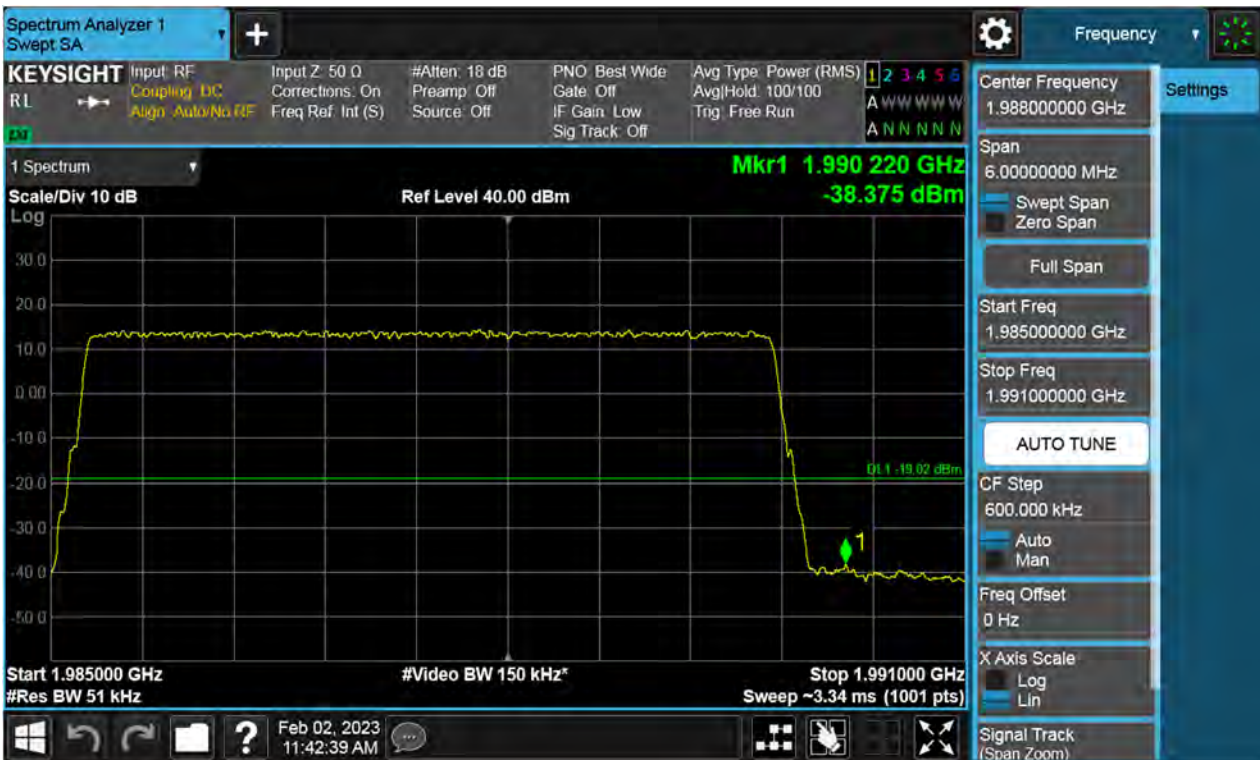

Antenna 2 / (4 Port) 5G NR n2 20 MHz 1 Carrier + 5G NR n2 5 MHz 1 Carrier + 5G NR n2 5 MHz 1 Carrier [3 Carrier][2C+1C]
/ 256QAM / High / Non-Contiguous