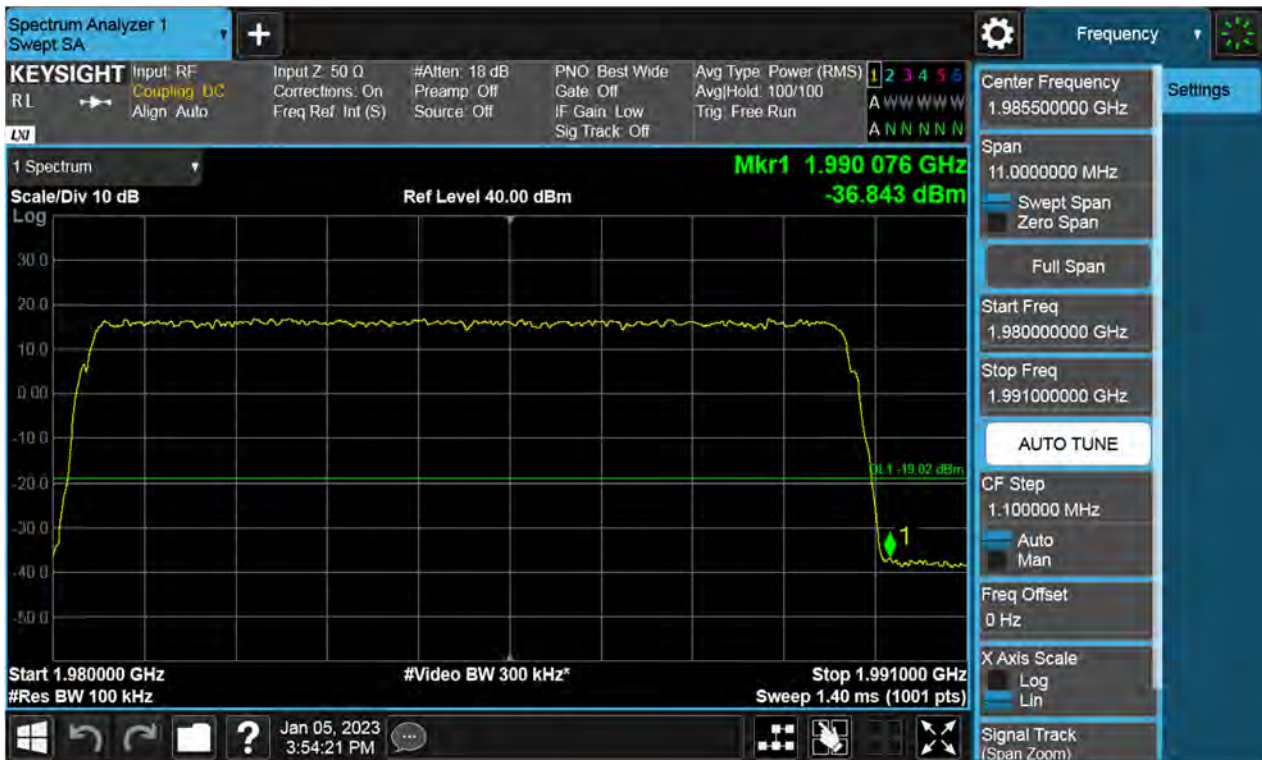

Antenna 1 / (4 Port) DSS B2 10 MHz 1 Carrier + DSS B2 10 MHz 1 Carrier + DSS B2 10 MHz 1 Carrier [3 Carrier] / 64QAM / High