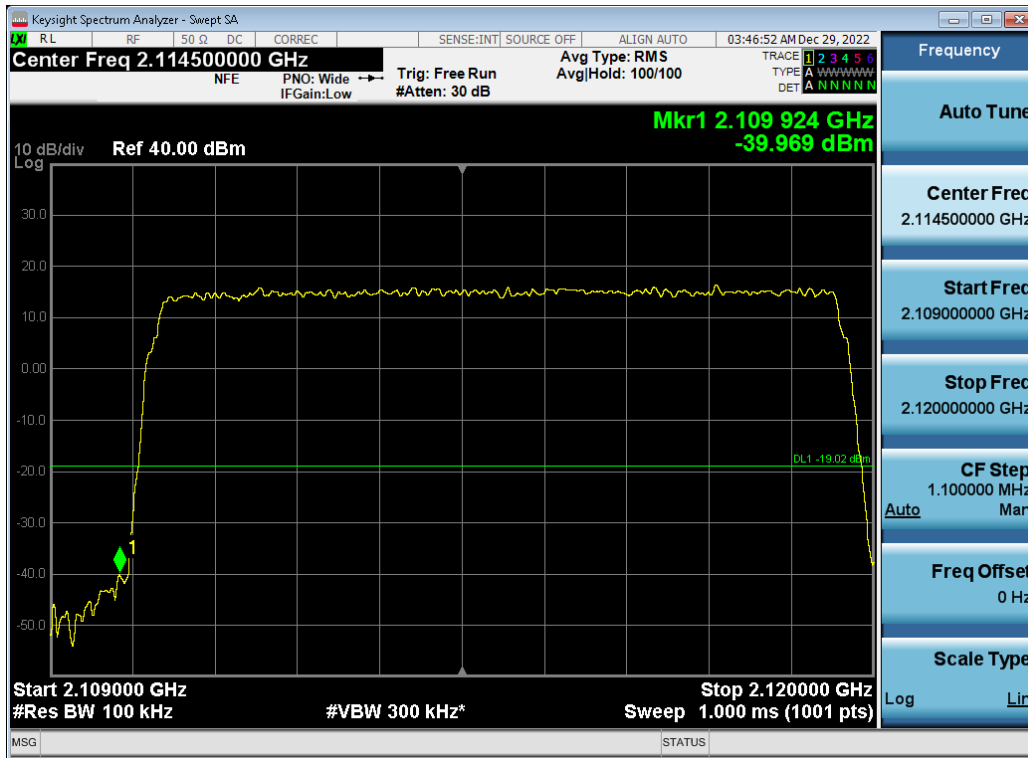

Antenna 1 / (4 Port) DSS B66 10 MHz 1 Carrier + DSS B66 10 MHz 1 Carrier + DSS B66 20 MHz 1 Carrier [3 Carrier]
[1C+2C] / 64QAM / Low / Non-Contiguous