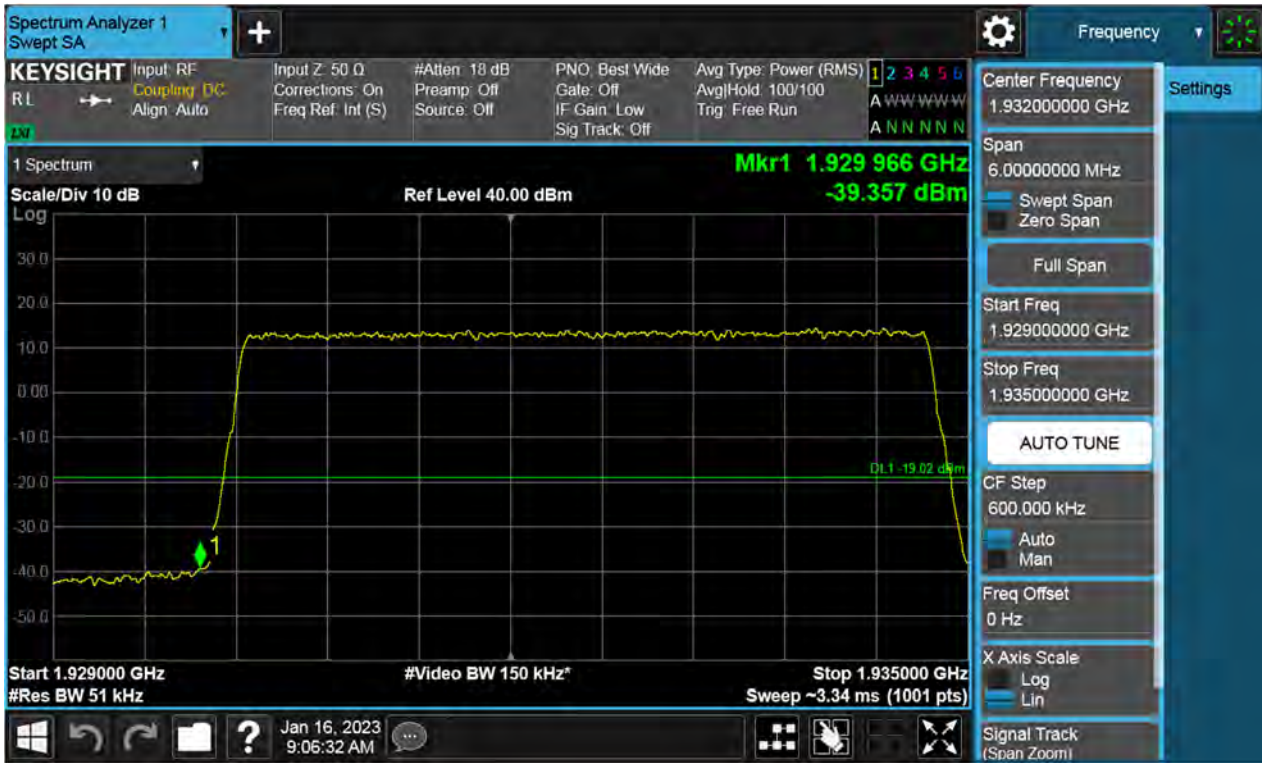

Antenna 2 / (4 Port) 5G NR n2 5 MHz 1 Carrier + 5G NR n2 5 MHz 1 Carrier + 5G NR n2 5 MHz 1 Carrier [3 Carrier] / 64 QAM / High

Antenna 0 / (4 Port) 5G NR n2 20 MHz 1 Carrier + 5G NR n2 5 MHz 1 Carrier + 5G NR n2 5 MHz 1 Carrier [3 Carrier] / 256QAM / Low

Antenna 1 / (4 Port) 5G NR n2 20 MHz 1 Carrier + 5G NR n2 5 MHz 1 Carrier + 5G NR n2 5 MHz 1 Carrier [3 Carrier] / QPSK / High

Antenna 2 / (4 Port) 5G NR n2 5 MHz 1 Carrier + 5G NR n2 5 MHz 1 Carrier + LTE B2 5 MHz 1 Carrier [3 Carrier] / QPSK / Low

Antenna 0 / (4 Port) 5G NR n2 5 MHz 1 Carrier + 5G NR n2 5 MHz 1 Carrier + LTE B2 5 MHz 1 Carrier [3 Carrier] / 64QAM / High

Antenna 2 / (4 Port) 5G NR n2 5 MHz 1 Carrer + 5G NR n2 20 MHz 1 Carrier + LTE B2 5 MHz 1 Carrer [3 Carrier] / 64QAM / Low