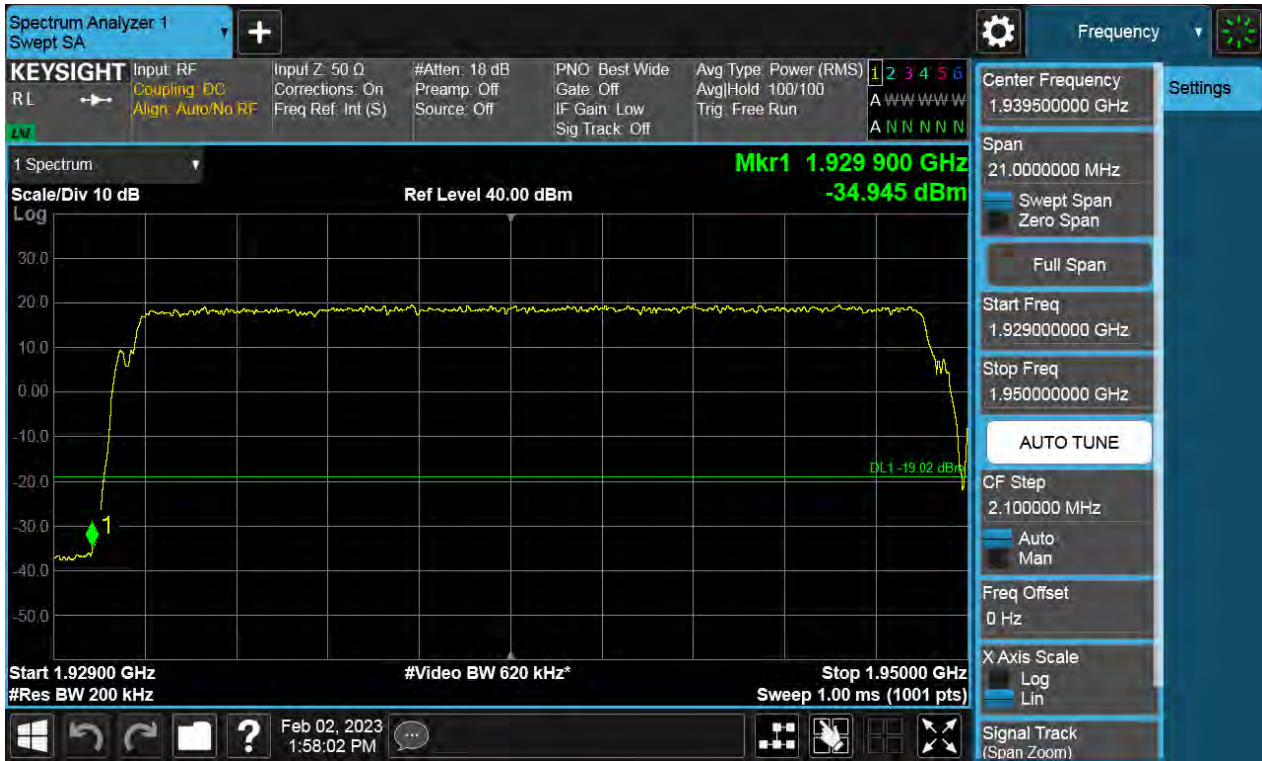

Antenna 2 / (4 Port) DSS B2 10 MHz 1 Carrier + LTE B2 5 MHz 1 Carrier + LTE B2 5 MHz 1 Carrier [3 Carrier][1C+2C] / 256QAM / High / Non-Contiguous

Antenna 0 / (4 Port) DSS B2 10 MHz 1 Carrier + LTE B2 5 MHz 1 Carrier + LTE B2 5 MHz 1 Carrier [3 Carrier][2C+1C] / 16QAM / Low / Non-Contiguous

Antenna 1 / (4 Port) DSS B2 10 MHz 1 Carrier + LTE B2 5 MHz 1 Carrier + LTE B2 5 MHz 1 Carrier [3 Carrier][2C+1C] / 16QAM / High / Non-Contiguous

Antenna 2 / (4 Port) DSS B2 20 MHz 1 Carrier + LTE B2 5 MHz 1 Carrier + LTE B2 5 MHz 1 Carrier [3 Carrier][1C+2C] / QPSK / Low / Non-Contiguous

Antenna 1 / (4 Port) DSS B2 20 MHz 1 Carrier + LTE B2 5 MHz 1 Carrier + LTE B2 5 MHz 1 Carrier [3 Carrier][1C+2C] / 16QAM / High / Non-Contiguous

Antenna 1 / (4 Port) DSS B2 20 MHz 1 Carrier + LTE B2 5 MHz 1 Carrier + LTE B2 5 MHz 1 Carrier [3 Carrier][2C+1C] / QPSK / Low / Non-Contiguous