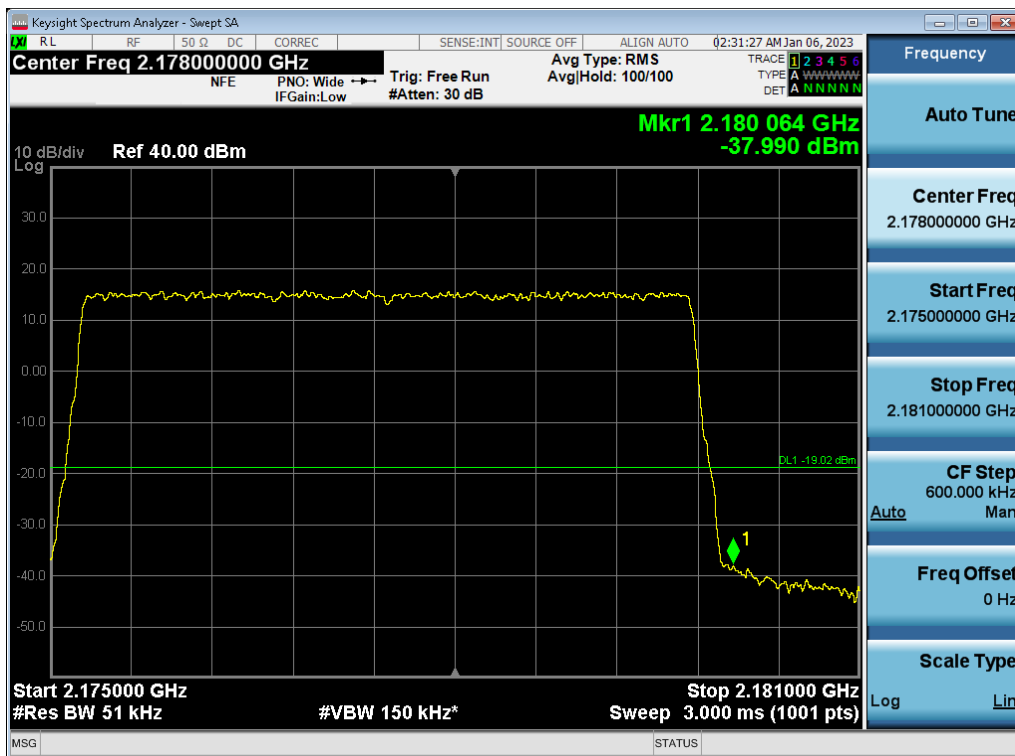

Antenna 0 / (4 Port) LTE B66 5 MHz 1 Carrier + 5G NR n66 5 MHz 1 Carrier + 5G NR n66 5 MHz 1 Carrier + 5G NR n66 5 MHz 1 Carrier [4 Carrier] [1C+3C] / QPSK / High / Non-Contiguous