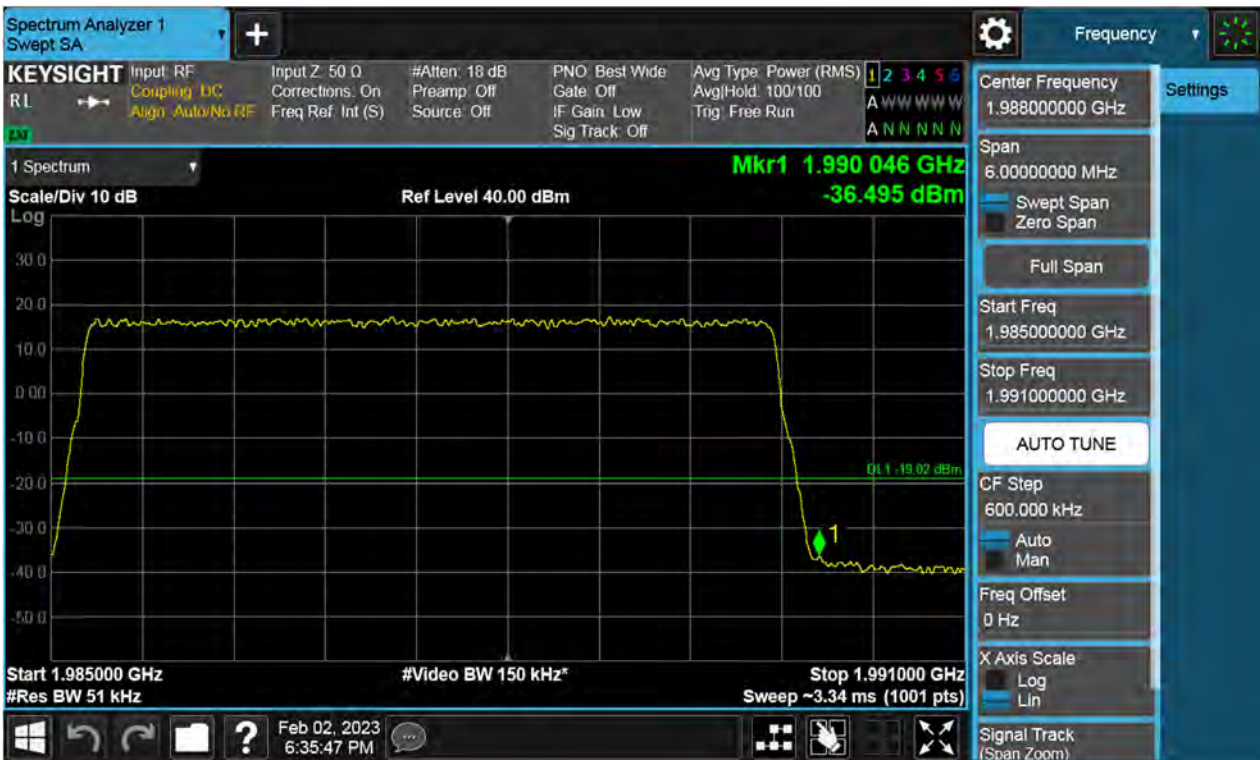

Antenna 3 / (4 Port) 5G NR n2 5 MHz 1 Carrier + 5G NR n2 5 MHz 1 Carrier + 5G NR n2 5 MHz 1 Carrier [3 Carrier][2C+1C] / 64QAM / High / Non-Contiguous