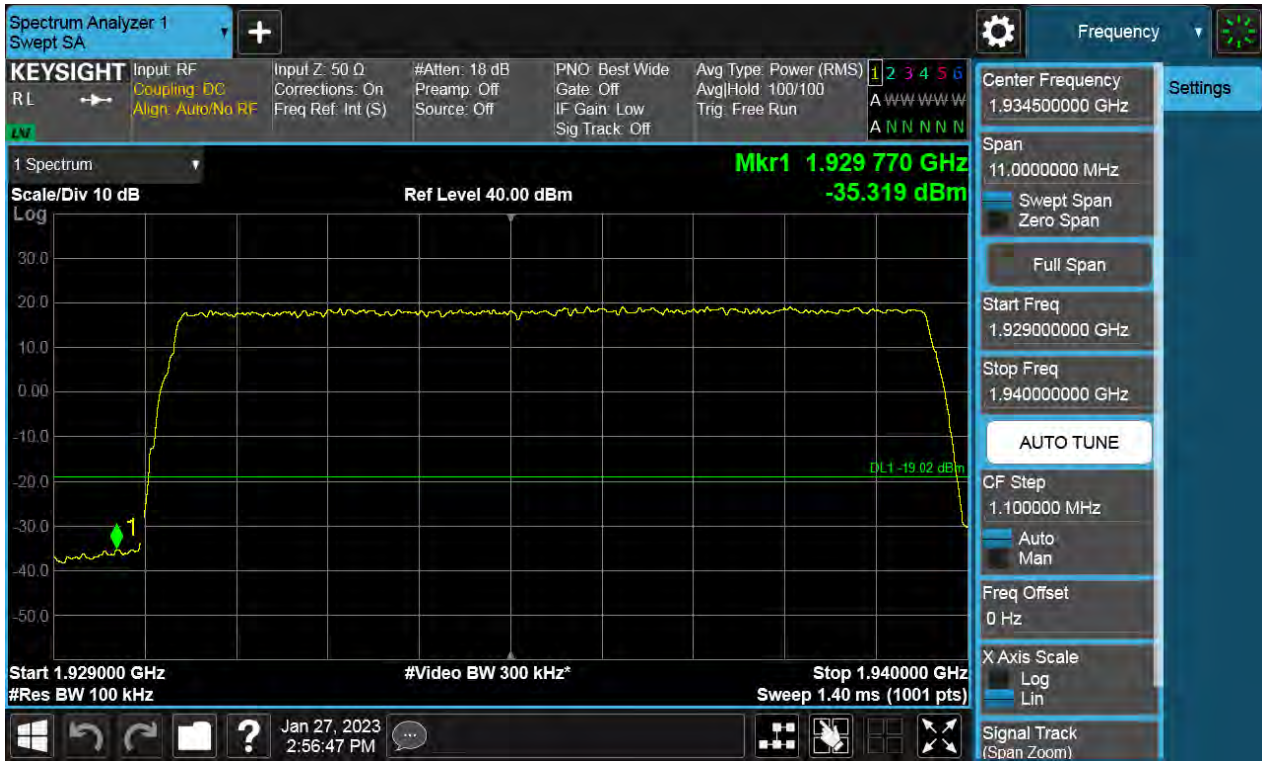

Antenna 1 / (4 Port) DSS B2 10 MHz 1 Carrer + 5G NR n2 5 MHz 1 Carrier + 5G NR n2 15 MHz 1 Carrer [3 Carrier][2C+1C] / 16QAM / High / Non-Contiguous

Antenna 3 / (4 Port) DSS B2 10 MHz 1 Carrier + 5G NR n2 5 MHz 1 Carrier + LTE B2 5 MHz 1 Carrer [3 Carrier][1C+2C] / 16QAM / Low / Non-Contiguous

Antenna 2 / (4 Port) DSS B2 10 MHz 1 Carrier + 5G NR n2 5 MHz 1 Carrier + LTE B2 5 MHz 1 Carrer [3 Carrier][1C+2C] / QPSK / High / Non-Contiguous

Antenna 0 / (4 Port) DSS B2 10 MHz 1 Carrier + 5G NR n2 5 MHz 1 Carrier + LTE B2 5 MHz 1 Carrer [3 Carrier][2C+1C] / QPSK/ Low / Non-Contiguous