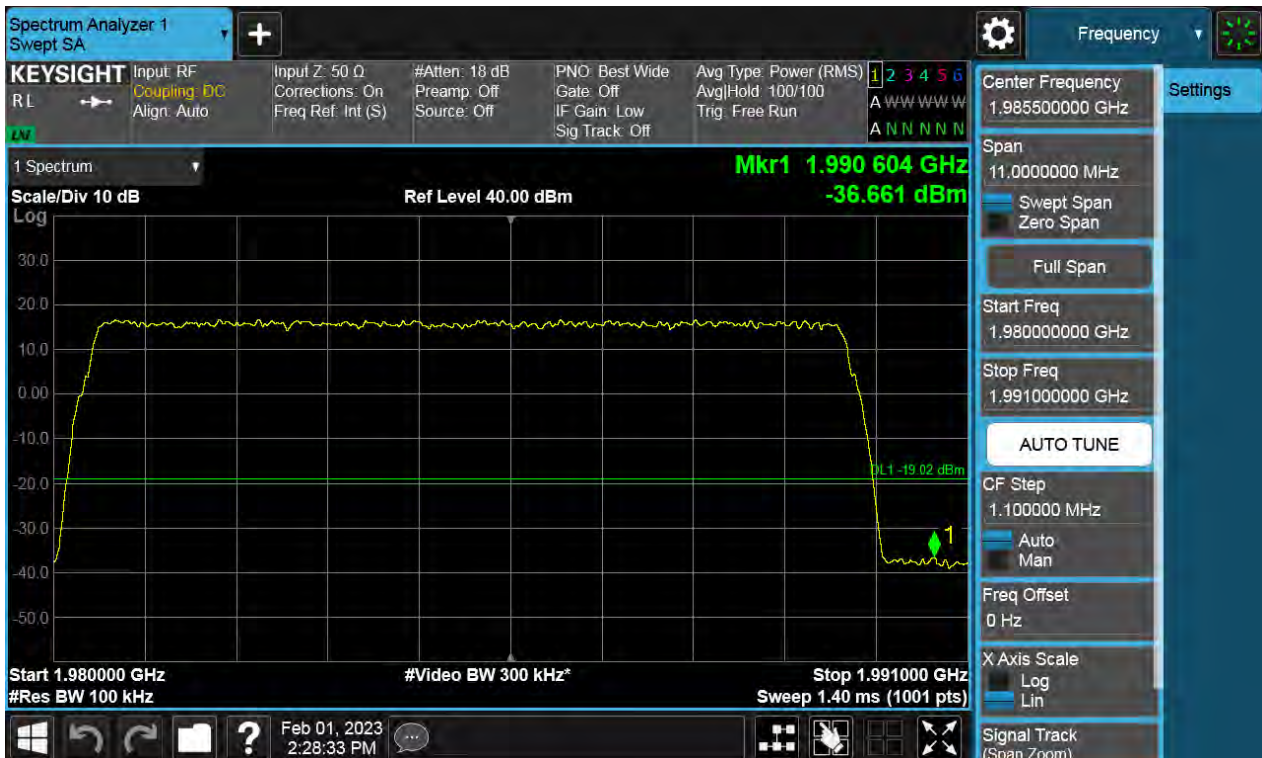

Antenna 2 / (4 Port) DSS B2 10 MHz 1 Carrier + DSS B2 10 MHz 1 Carrier + DSS B2 10 MHz 1 Carrier [3 Carrier][2C+1C] / QPSK / High / Non-Contiguous