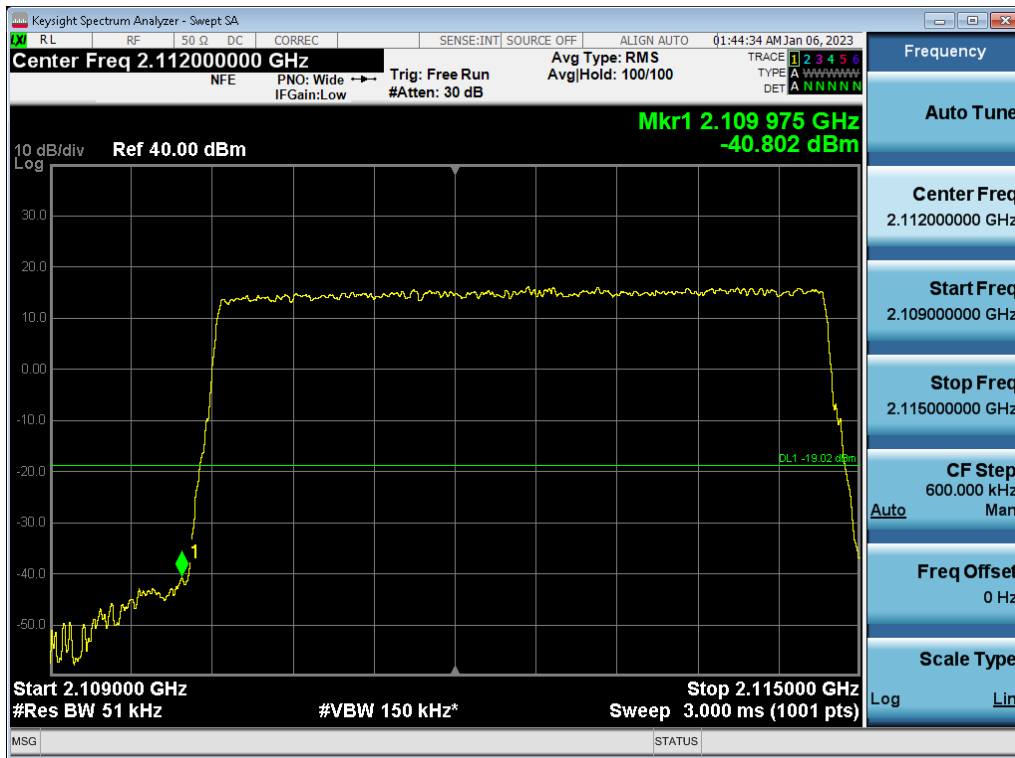

Antenna 0 / (4 Port) DSS B66 10 MHz 1 Carrier + DSS B66 10 MHz 1 Carrier + DSS B66 20 MHz 1 Carrier [3 Carrier]
[2C+1C] / 64QAM / High / Non-Contiguous

Antenna 1 / (4 Port) LTE B66 5 MHz 1 Carrier + 5G NR n66 5 MHz 1 Carrier + 5G NR n66 5 MHz 1 Carrier + 5G NR n66 5 MHz 1 Carrier [4 Carrier] [1C+3C] / 64QAM / Low / Non-Contiguous

Antenna 0 / (4 Port) LTE B66 5 MHz 1 Carrier + 5G NR n66 5 MHz 1 Carrier + 5G NR n66 5 MHz 1 Carrier + 5G NR n66 5 MHz 1 Carrier [4 Carrier] [1C+3C] / QPSK / High / Non-Contiguous

Antenna 0 / (4 Port) LTE B66 5 MHz 1 Carrier + 5G NR n66 5 MHz 1 Carrier + 5G NR n66 5 MHz 1 Carrier + 5G NR n66 5 MHz 1 Carrier [4 Carrier] [3C+1C] / 64QAM / Low / Non-Contiguous