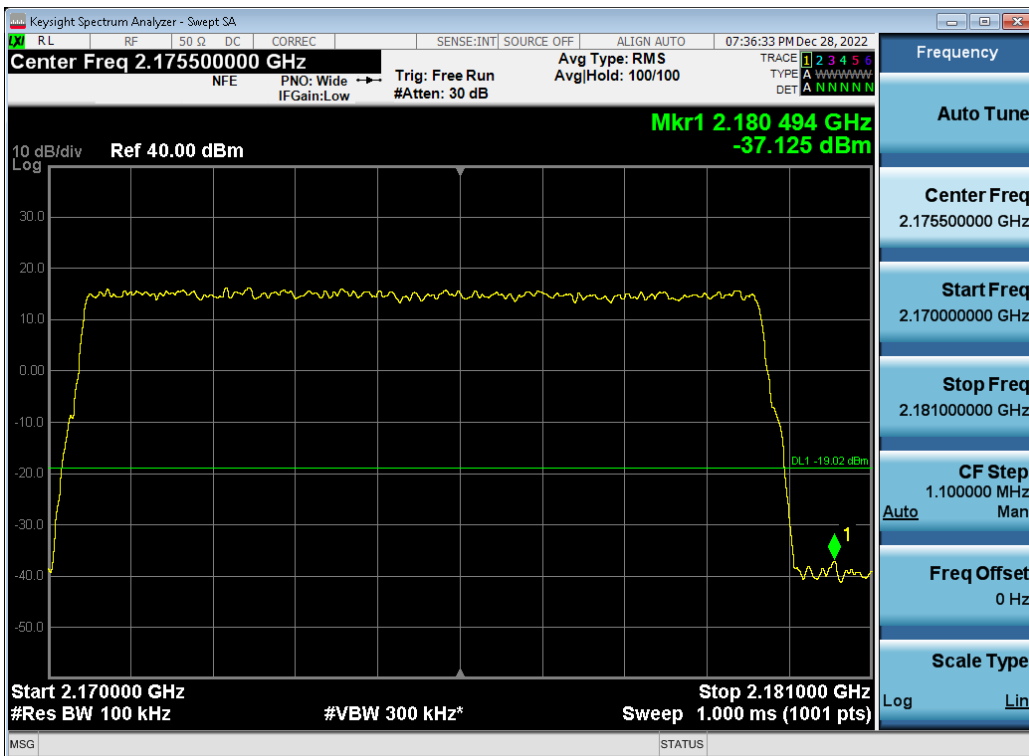

Antenna 2 / (4 Port) DSS B66 10 MHz 1 Carrier + DSS B66 10 MHz 1 Carrier + DSS B66 10 MHz 1 Carrier [3 Carrier]
[2C+1C] / 256QAM / High / Non-Contiguous