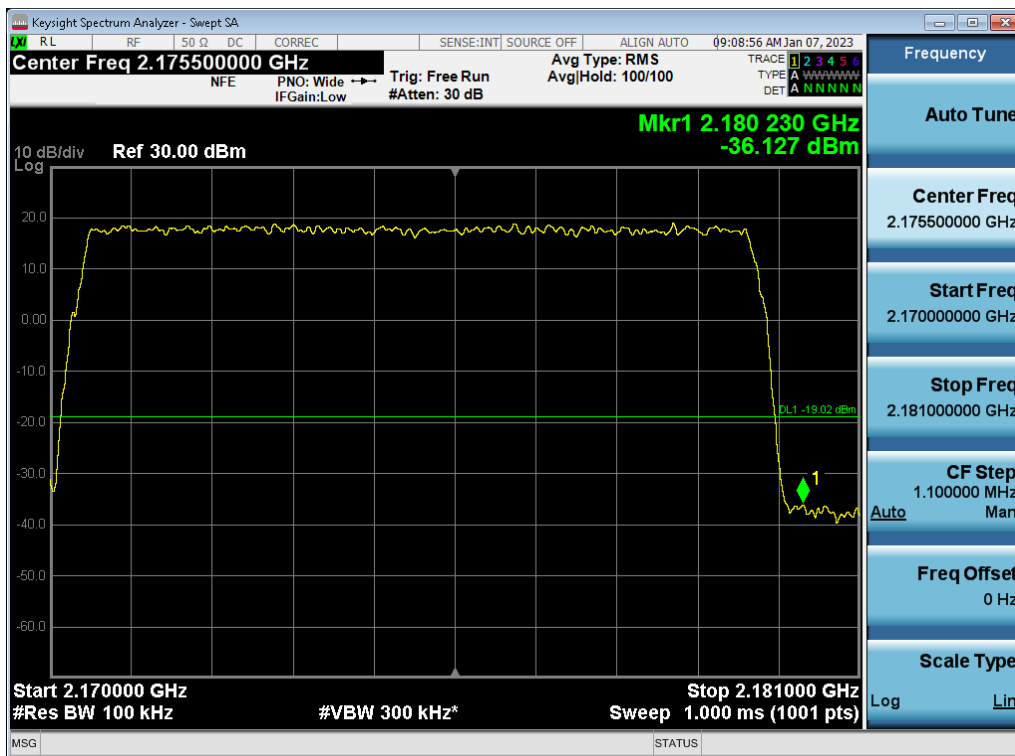

Antenna 3 / (4 Port) 5G NR n66 5 MHz 1 Carrier + 5G NR n66 5 MHz 1 Carrier + DSS B66 10 MHz 1 Carrier [3 Carrier]
[1C+2C] / 256QAM / High / Non-Contiguous