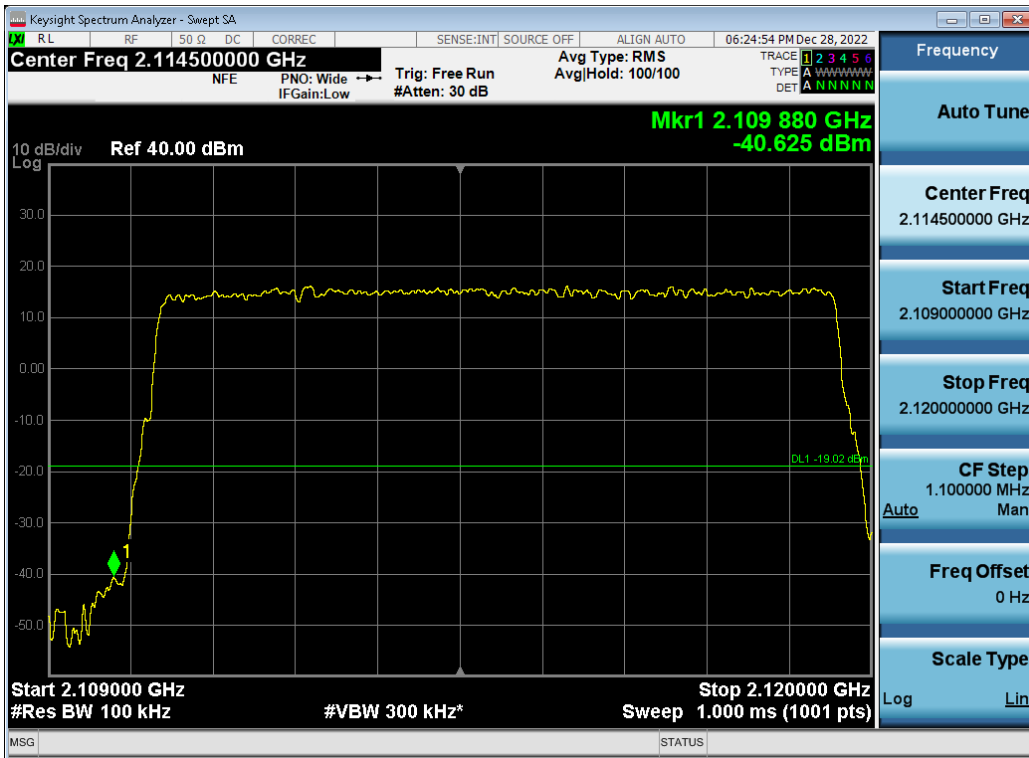

Antenna 0 / (4 Port) DSS B66 10 MHz 1 Carrier + DSS B66 10 MHz 1 Carrier + DSS B66 10 MHz 1 Carrier [3 Carrier]
[2C+1C] / QPSK / Low / Non-Contiguous