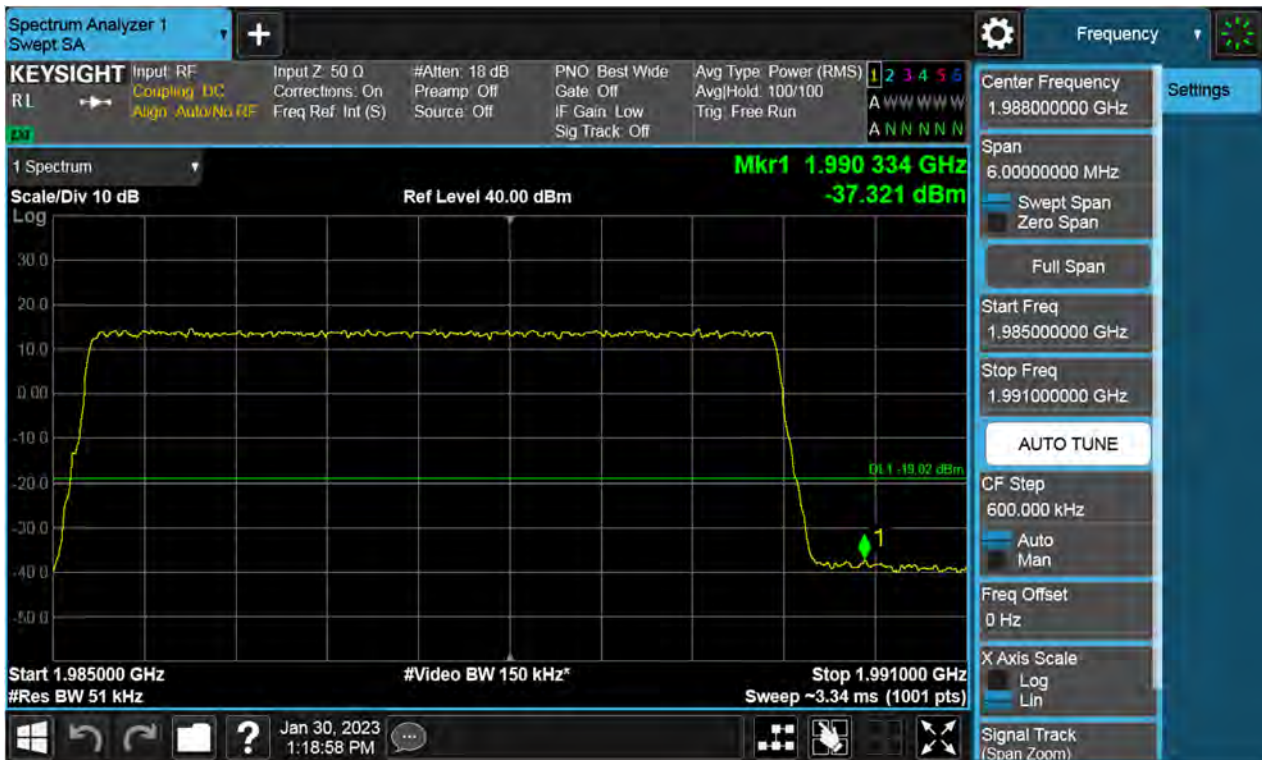

Antenna 1 / (4 Port) 5G NR n2 5 MHz 1 Carrier + 5G NR n2 20 MHz 1 Carrier + LTE B2 5 MHz 1 Carrier [3 Carrier][2C+1C] / 64QAM / High / Non-Contiguous