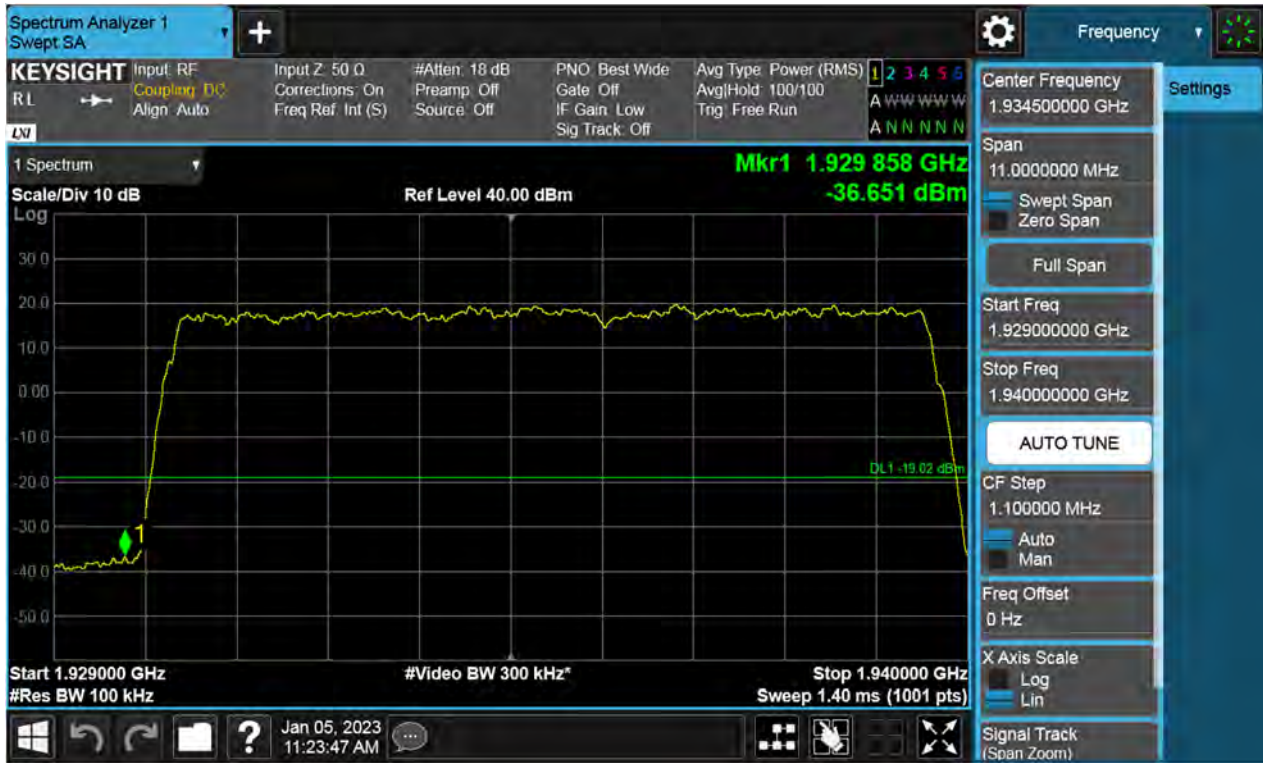

Antenna 0 / (4 Port) LTE B66 5 MHz 1 Carrier + 5G NR n66 5 MHz 1 Carrier + DSS B66 10 MHz 1 Carrier + 5G NR n66 20 MHz 1 Carrier [4 Carrier] / QPSK / High / Contiguous

Antenna 0 / (4 Port) DSS B66 5 MHz 1 Carrier + LTE B66 5 MHz 1 Carrier + LTE B66 5 MHz 1 Carrier + LTE B66 10 MHz 1 Carrier [4 Carrier] / 16QAM / Low / Contiguous

Antenna 0 / (4 Port) DSS B66 5 MHz 1 Carrier + LTE B66 5 MHz 1 Carrier + LTE B66 5 MHz 1 Carrier + LTE B66 10 MHz 1 Carrier [4 Carrier] / 64QAM / High / Contiguous

Antenna 0 / (4 Port) LTE B66 5 MHz 1 Carrier + DSS B66 10 MHz 1 Carrier + DSS B66 10 MHz 1 Carrier + DSS B66 15 MHz 1 Carrier [4 Carrier] / 16QAM / Low / Contiguous

Antenna 0 / (4 Port) LTE B66 5 MHz 1 Carrier + DSS B66 10 MHz 1 Carrier + DSS B66 10 MHz 1 Carrier + DSS B66 15 MHz 1 Carrier [4 Carrier] / 64QAM / High / Contiguous

Antenna 3 / (4 Port) DSS B2 10 MHz 1 Carrier + DSS B2 10 MHz 1 Carrier [2 Carrier][1C+1C] / 16QAM / Low / Non-Contiguous