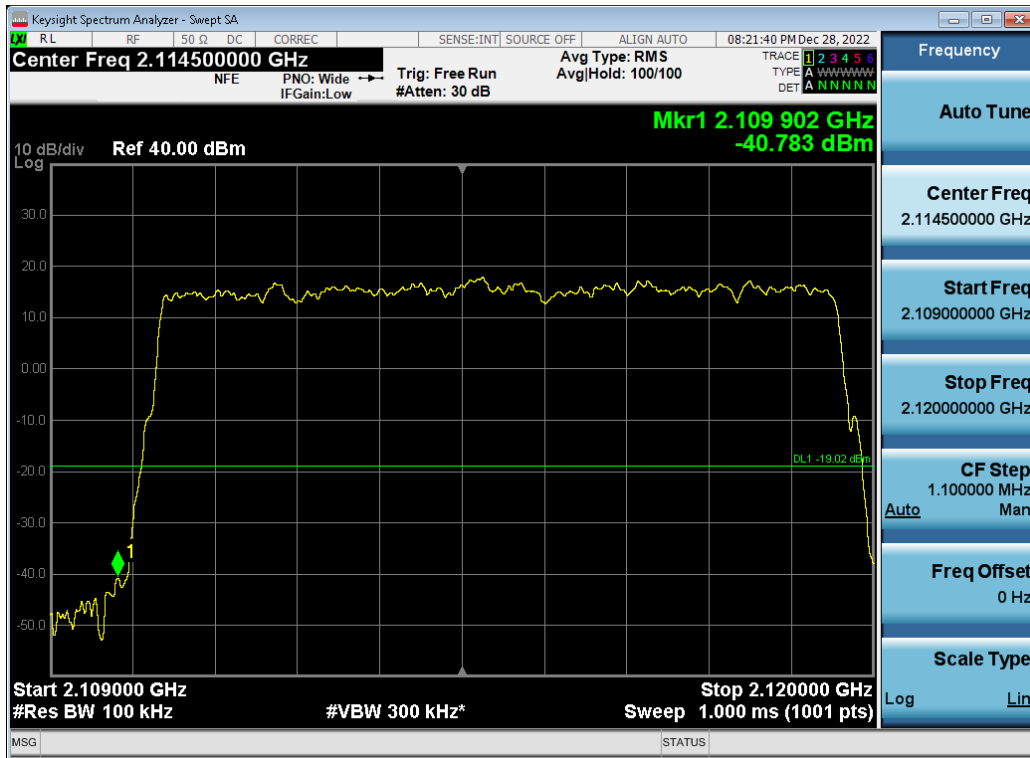

Antenna 3 / (4 Port) 5G NR n66 5 MHz 1 Carrier + 5G NR n66 5 MHz 1 Carrier + DSS B66 10 MHz 1 Carrier [3 Carrier]
[2C+1C] / QPSK / High / Non-Contiguous

Antenna 0 / (4 Port) DSS B66 10 MHz 1 Carrier + 5G NR n66 10 MHz 1 Carrier + 5G NR n66 20 MHz 1 Carrier [3 Carrier]
[1C+2C] / 64QAM / Low / Non-Contiguous

Antenna 0 / (4 Port) DSS B66 10 MHz 1 Carrier + 5G NR n66 10 MHz 1 Carrier + 5G NR n66 20 MHz 1 Carrier [3 Carrier]
[1C+2C] / 256QAM / High / Non-Contiguous

Antenna 0 / (4 Port) DSS B66 10 MHz 1 Carrier + 5G NR n66 10 MHz 1 Carrier + 5G NR n66 20 MHz 1 Carrier [3 Carrier]
[2C+1C] / 64QAM / Low / Non-Contiguous

Antenna 0 / (4 Port) DSS B66 10 MHz 1 Carrier + 5G NR n66 10 MHz 1 Carrier + 5G NR n66 20 MHz 1 Carrier [3 Carrier]
[2C+1C] / 64QAM / High / Non-Contiguous

Antenna 1 / (4 Port) DSS B66 10 MHz 1 Carrier + DSS B66 10 MHz 1 Carrier + DSS B66 10 MHz 1 Carrier [3 Carrier]
[1C+2C] / 16QAM / Low / Non-Contiguous