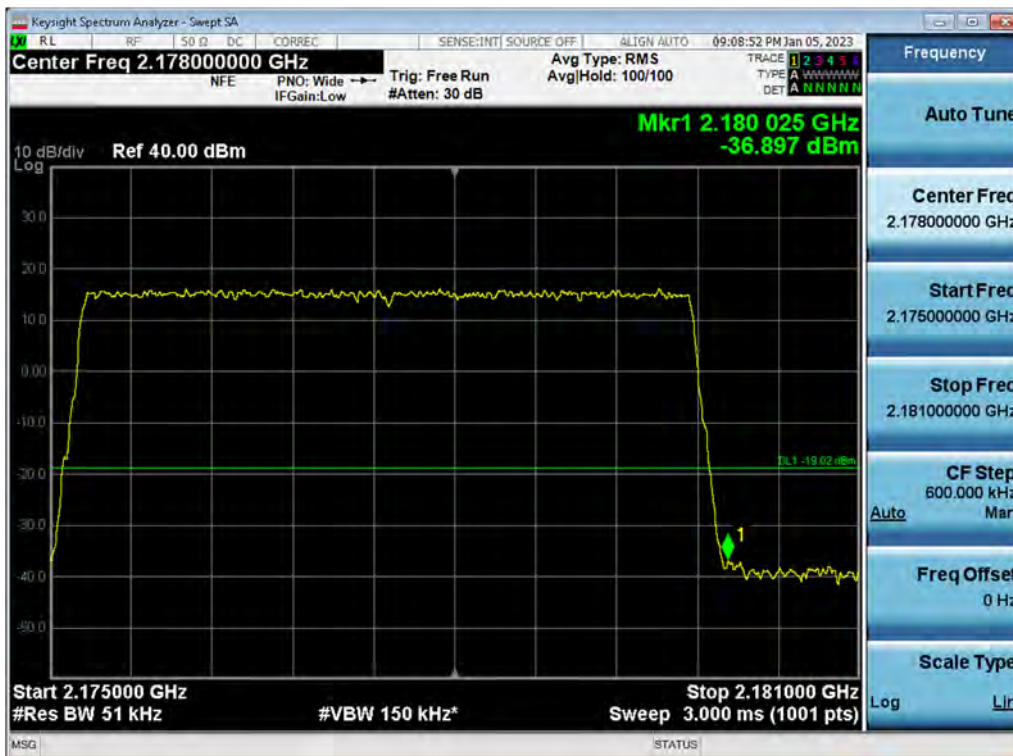

Antenna 1 / (4 Port) LTE B66 5 MHz 1 Carrier + 5G NR n66 5 MHz 1 Carrier + 5G NR n66 5 MHz 1 Carrier + 5G NR n66 5 MHz 1 Carrier [4 Carrier] / QPSK / High / Contiguous