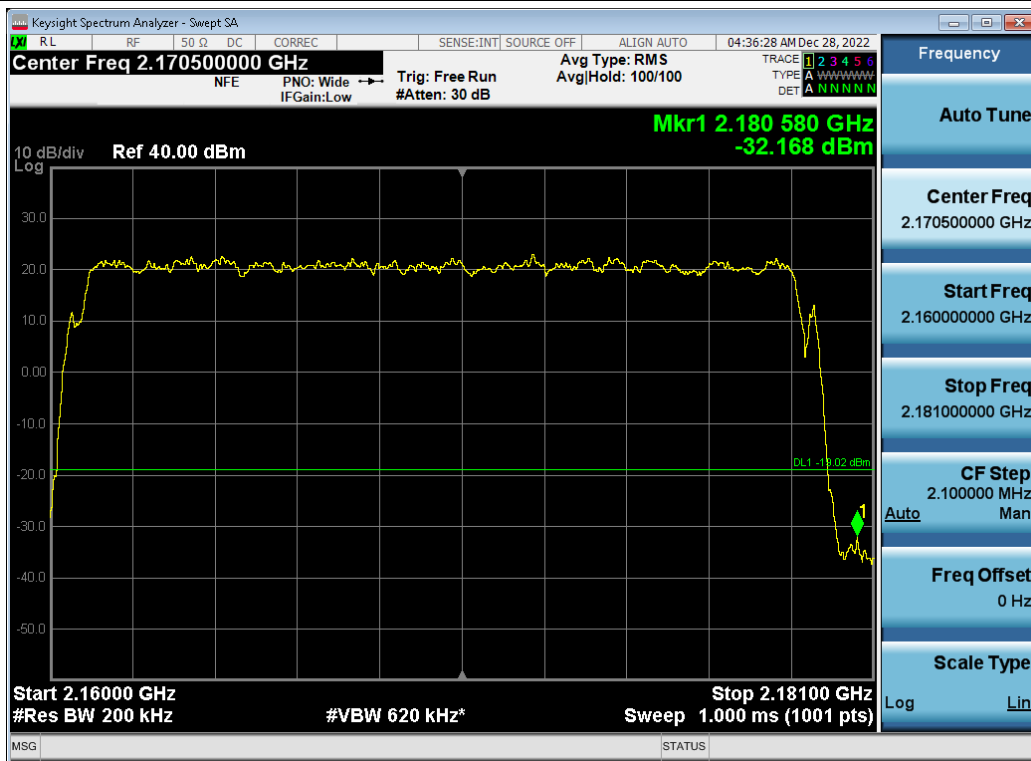

Antenna 0 / (4 Port) DSS B66 20 MHz 5to5 [1 Carrier] / 64QAM / Low

Antenna 1 / (4 Port) DSS B66 20 MHz 5to5 [1 Carrier] / QPSK / High

Antenna 2 / (4 Port) DSS B66 20 MHz 9to1 [1 Carrier] / 64QAM / Low

Antenna 1 / (4 Port) DSS B66 20 MHz 9to1 [1 Carrier] / 16QAM / High

Antenna 0 / (4 Port) DSS B2 10 MHz 1 Carrier + DSS B2 10 MHz 1 Carrier [2 Carrier] / 64QAM / Low

Antenna 2 / (4 Port) DSS B2 10 MHz 1 Carrier + DSS B2 10 MHz 1 Carrier [2 Carrier] / 256QAM / High

Antenna 0 / (4 Port) 5G NR n2 5 MHz 1 Carrier + 5G NR n2 5 MHz 1 Carrier + 5G NR n2 5 MHz 1 Carrier [3 Carrier] / 16 QAM / Low