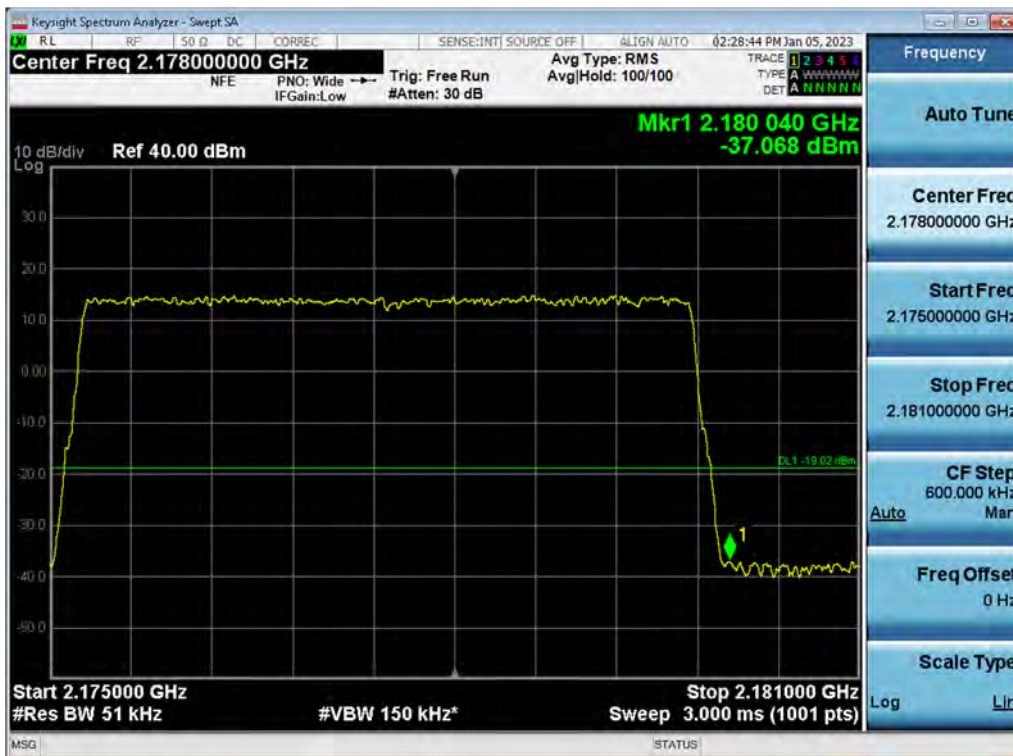

Antenna 0 / (4 Port) DSS B66 5 MHz 1 Carrier + LTE B66 5 MHz 1 Carrier + LTE B66 5 MHz 1 Carrier + LTE B66 10 MHz 1 Carrier [4 Carrier] / 64QAM / High / Contiguous