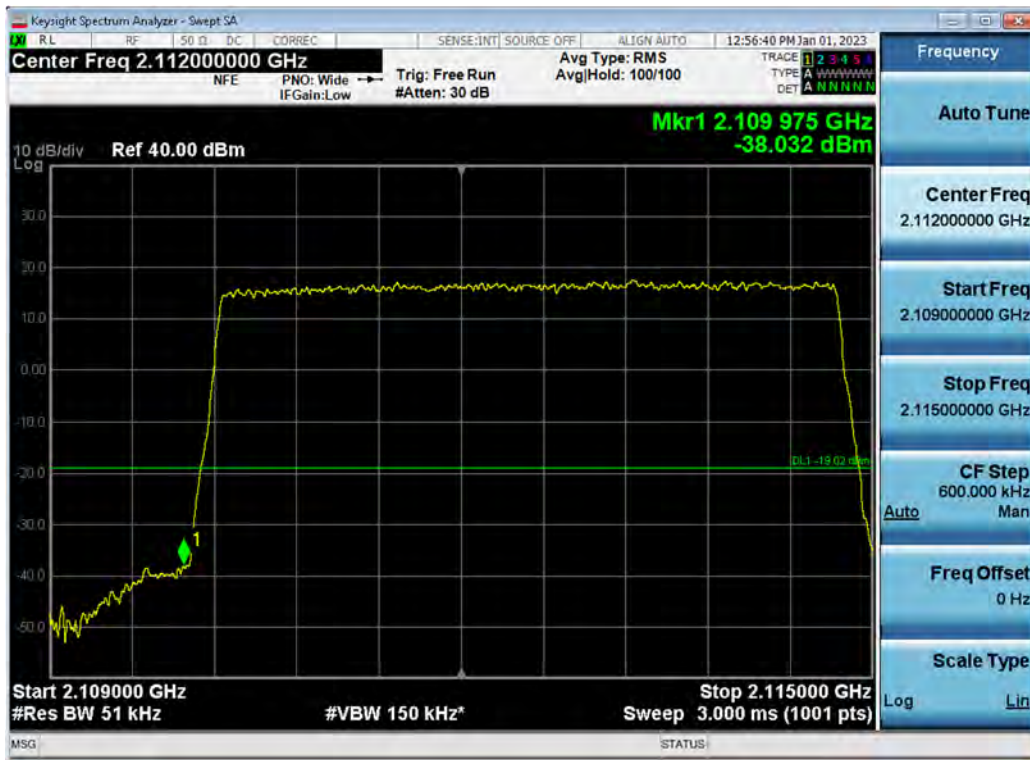

Antenna 2 / (4 Port) DSS B2 10 MHz 1 Carrier + 5G NR n2 5 MHz 1 Carrier + LTE B2 5 MHz 1 Carrer [3 Carrier] / 16QAM/ High

Antenna 0 / (4 Port) DSS B2 10 MHz 1 Carrier + 5G NR n2 15 MHz 1 Carrier + LTE B2 5 MHz 1 Carrer [3 Carrier] / 256QAM / Low

Antenna 1 / (4 Port) DSS B2 10 MHz 1 Carrier + 5G NR n2 15 MHz 1 Carrier + LTE B2 5 MHz 1 Carrer [3 Carrier] / 64QAM / High

Antenna 2 / (4 Port) DSS B2 10 MHz 1 Carrier + DSS B2 10 MHz 1 Carrier + DSS B2 10 MHz 1 Carrier [3 Carrier] / 16QAM / Low

Antenna 1 / (4 Port) DSS B2 10 MHz 1 Carrier + DSS B2 10 MHz 1 Carrier + DSS B2 10 MHz 1 Carrier [3 Carrier] / 64QAM / High

Antenna 2 / (4 Port) 5G NR n66 5 MHz 1 Carrier + 5G NR n66 5 MHz 1 Carrier + 5G NR n66 5 MHz 1 Carrier [3 Carrier] / 64QAM / Low / Contiguous