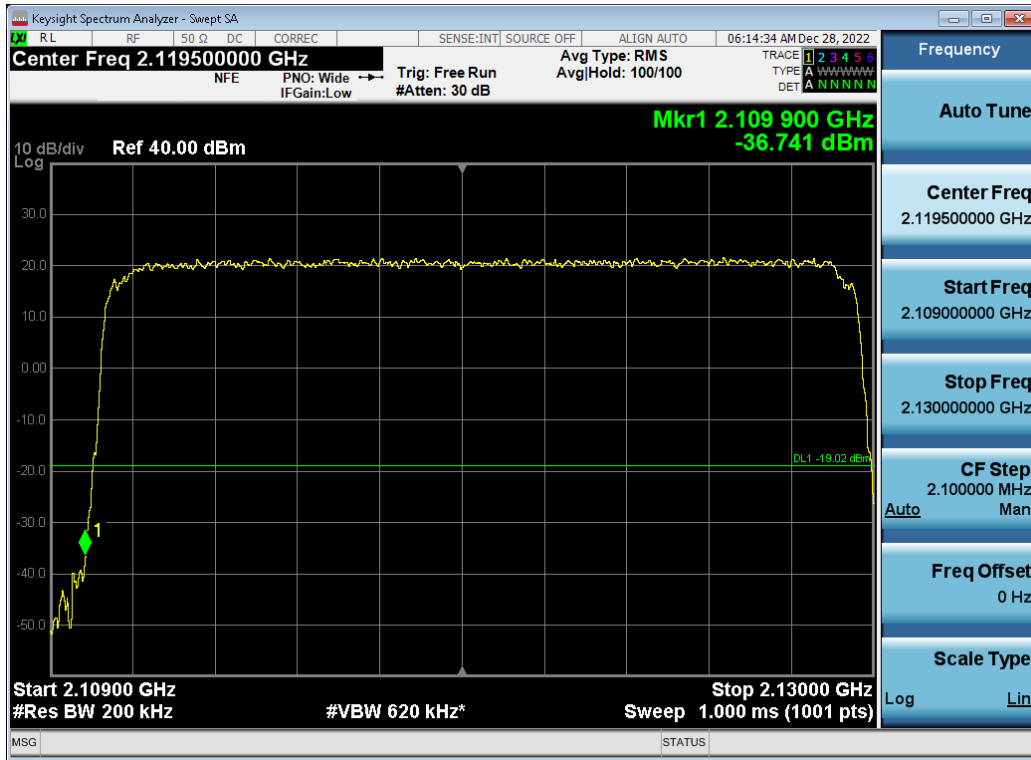

Antenna 0 / (4 Port) DSS B66 20 MHz 5to5 [1 Carrier] / 64QAM / Low