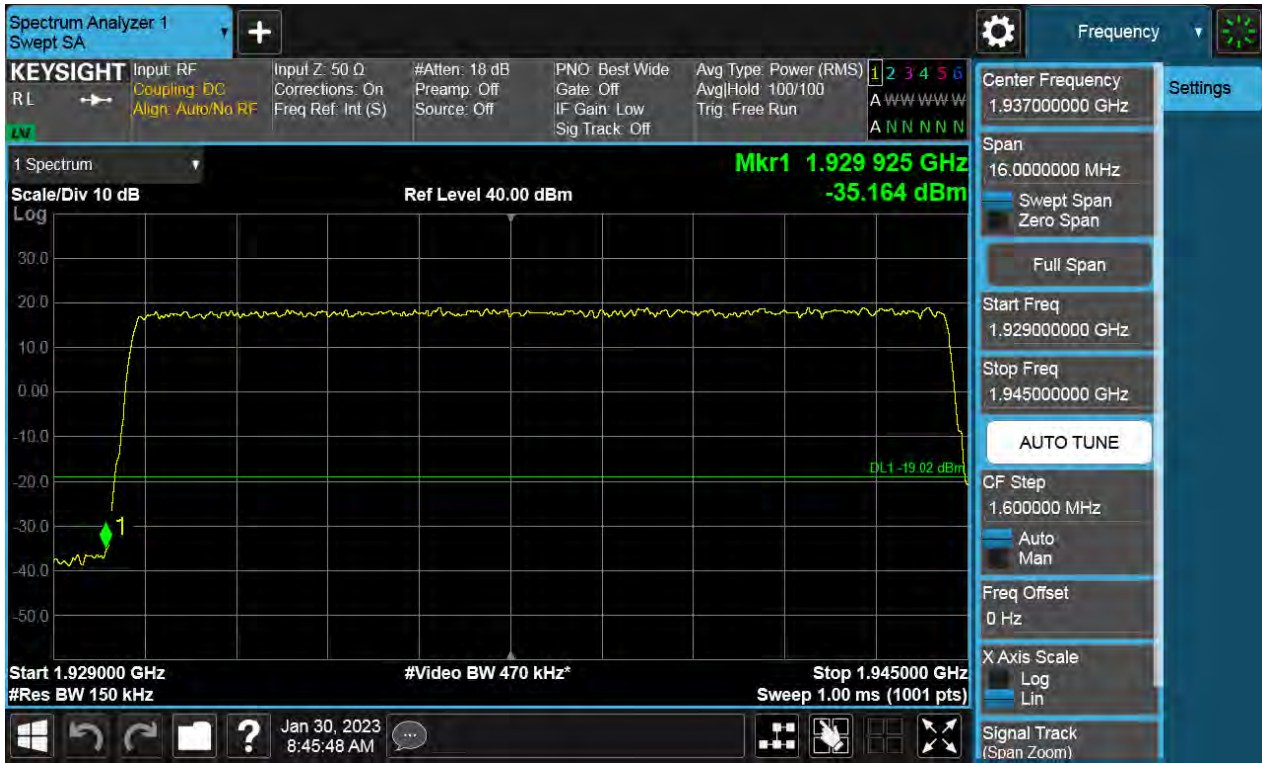

Antenna 2 / (4 Port) DSS B2 10 MHz 1 Carrier + 5G NR n2 5 MHz 1 Carrier + LTE B2 5 MHz 1 Carrer [3 Carrier][1C+2C] / QPSK / High / Non-Contiguous

Antenna 0 / (4 Port) DSS B2 10 MHz 1 Carrier + 5G NR n2 5 MHz 1 Carrier + LTE B2 5 MHz 1 Carrer [3 Carrier][2C+1C] / QPSK/ Low / Non-Contiguous

Antenna 3 / (4 Port) DSS B2 10 MHz 1 Carrier + 5G NR n2 5 MHz 1 Carrier + LTE B2 5 MHz 1 Carrer [3 Carrier][2C+1C] / QPSK/ High / Non-Contiguous

Antenna 3 / (4 Port) DSS B2 10 MHz 1 Carrier + 5G NR n2 15 MHz 1 Carrier + LTE B2 5 MHz 1 Carrer [3 Carrier][1C+2C] / 256QAM / Low / Non-Contiguous

Antenna 1 / (4 Port) DSS B2 10 MHz 1 Carrier + 5G NR n2 15 MHz 1 Carrier + LTE B2 5 MHz 1 Carrer [3 Carrier][1C+2C] / 16QAM / High / Non-Contiguous

Antenna 2 / (4 Port) DSS B2 10 MHz 1 Carrier + 5G NR n2 15 MHz 1 Carrier + LTE B2 5 MHz 1 Carrer [3 Carrier][2C+1C] / QPSK / Low / Non-Contiguous