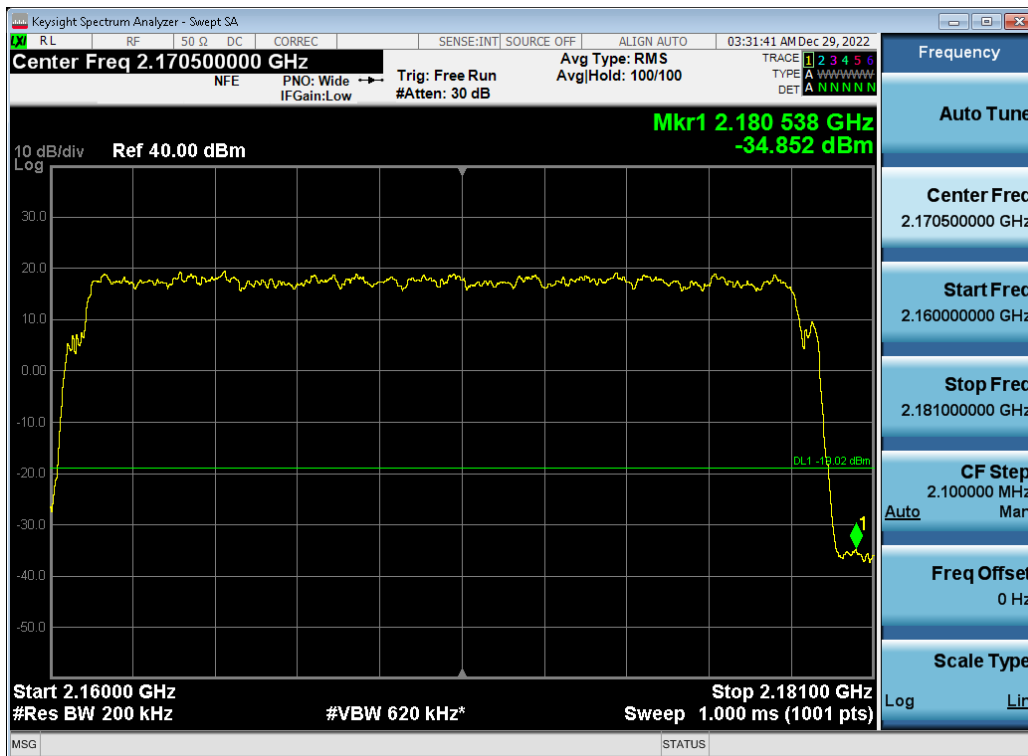

Antenna 3 / (4 Port) DSS B66 10 MHz 1 Carrier + DSS B66 10 MHz 1 Carrier + DSS B66 20 MHz 1 Carrier [3 Carrier]
[1C+2C] / 16QAM / High / Non-Contiguous