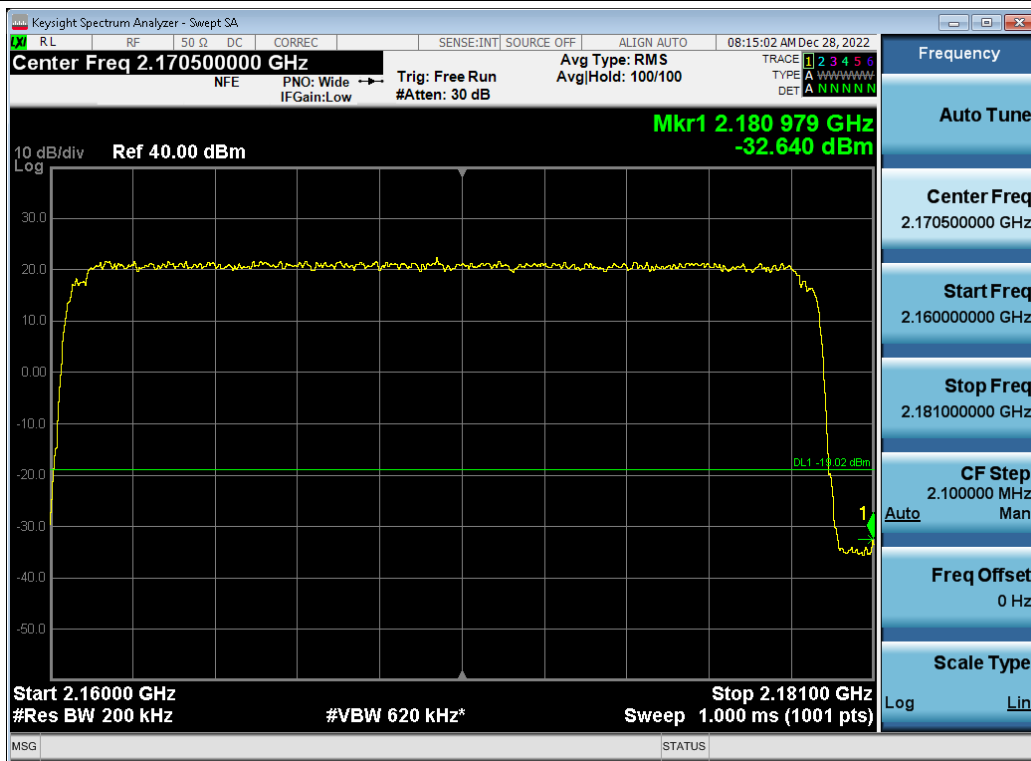

Antenna 1 / (4 Port) DSS B66 20 MHz 5to5 [1 Carrier] / QPSK / High