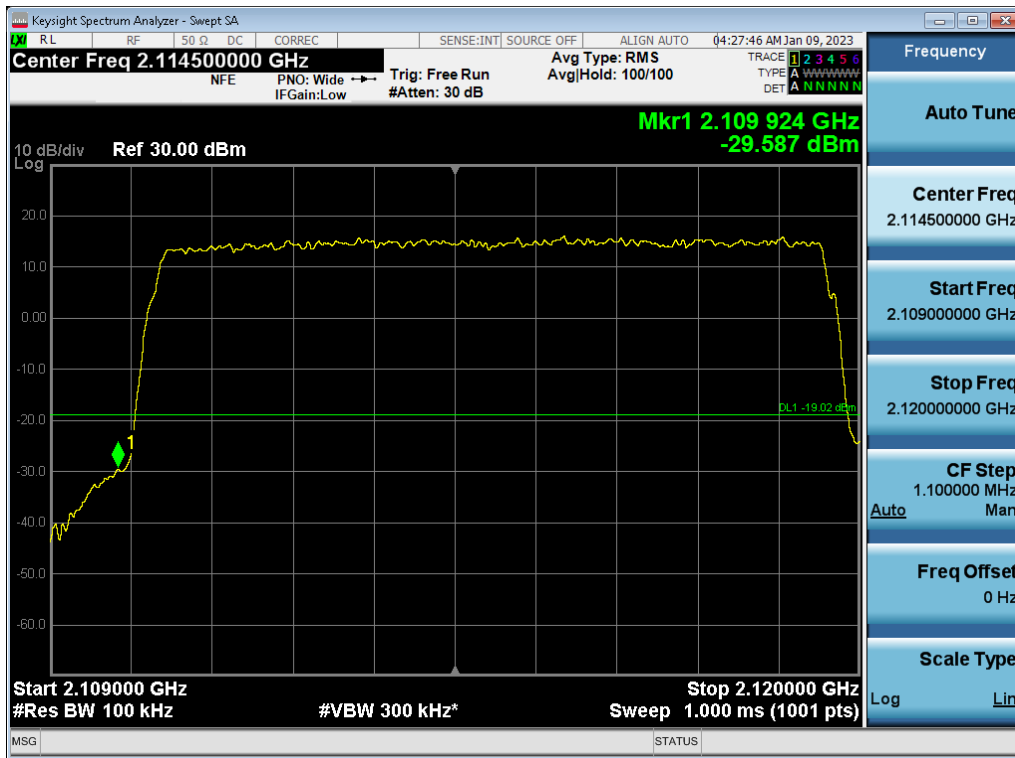

Antenna 3 / (4 Port) 5G NR n66 5 MHz 1 Carrier + 5G NR n66 5 MHz 1 Carrier + DSS B66 10 MHz 1 Carrier [3 Carrier]
[2C+1C] / QPSK / High / Non-Contiguous

Antenna 0 / (4 Port) DSS B66 10 MHz 1 Carrier + 5G NR n66 10 MHz 1 Carrier + 5G NR n66 20 MHz 1 Carrier [3 Carrier]
[1C+2C] / 64QAM / Low / Non-Contiguous

Antenna 0 / (4 Port) DSS B66 10 MHz 1 Carrier + 5G NR n66 10 MHz 1 Carrier + 5G NR n66 20 MHz 1 Carrier [3 Carrier]
[1C+2C] / 256QAM / High / Non-Contiguous

Antenna 0 / (4 Port) DSS B66 10 MHz 1 Carrier + 5G NR n66 10 MHz 1 Carrier + 5G NR n66 20 MHz 1 Carrier [3 Carrier]
[2C+1C] / 64QAM / Low / Non-Contiguous