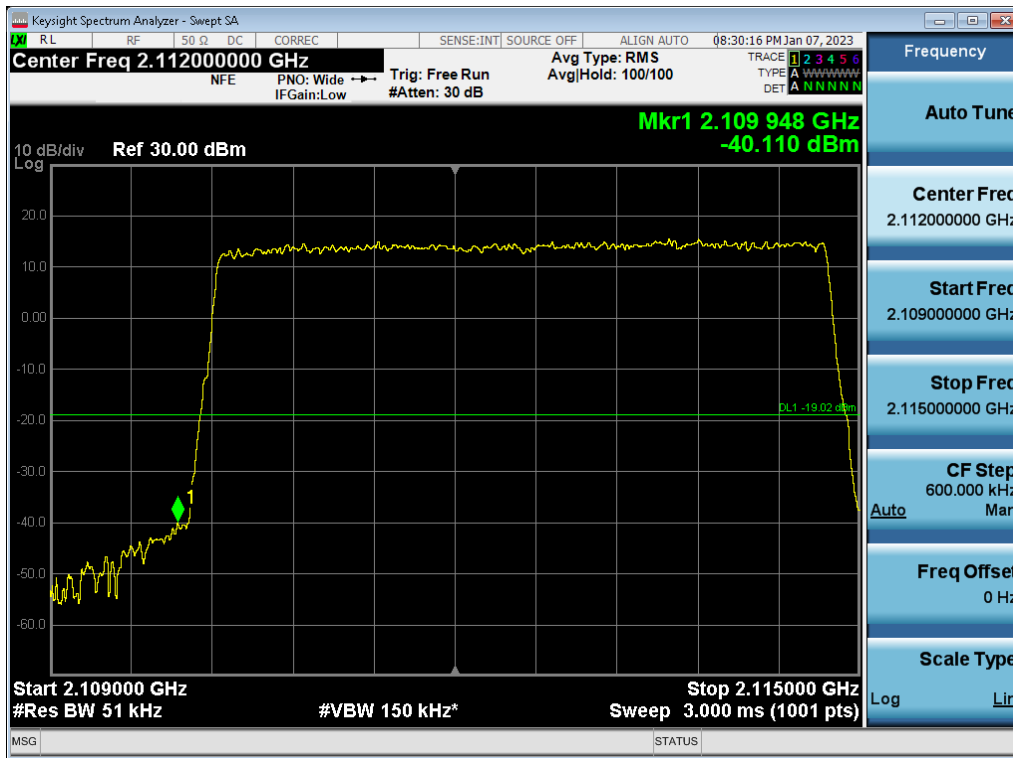

Antenna 1 / (4 Port) LTE B66 5 MHz 1 Carrier + 5G NR n66 5 MHz 1 Carrier + 5G NR n66 5 MHz 1 Carrier + DSS B66 10 MHz 1 Carrier [4 Carrier] [1C+3C] / 256QAM / Low / Non-Contiguous