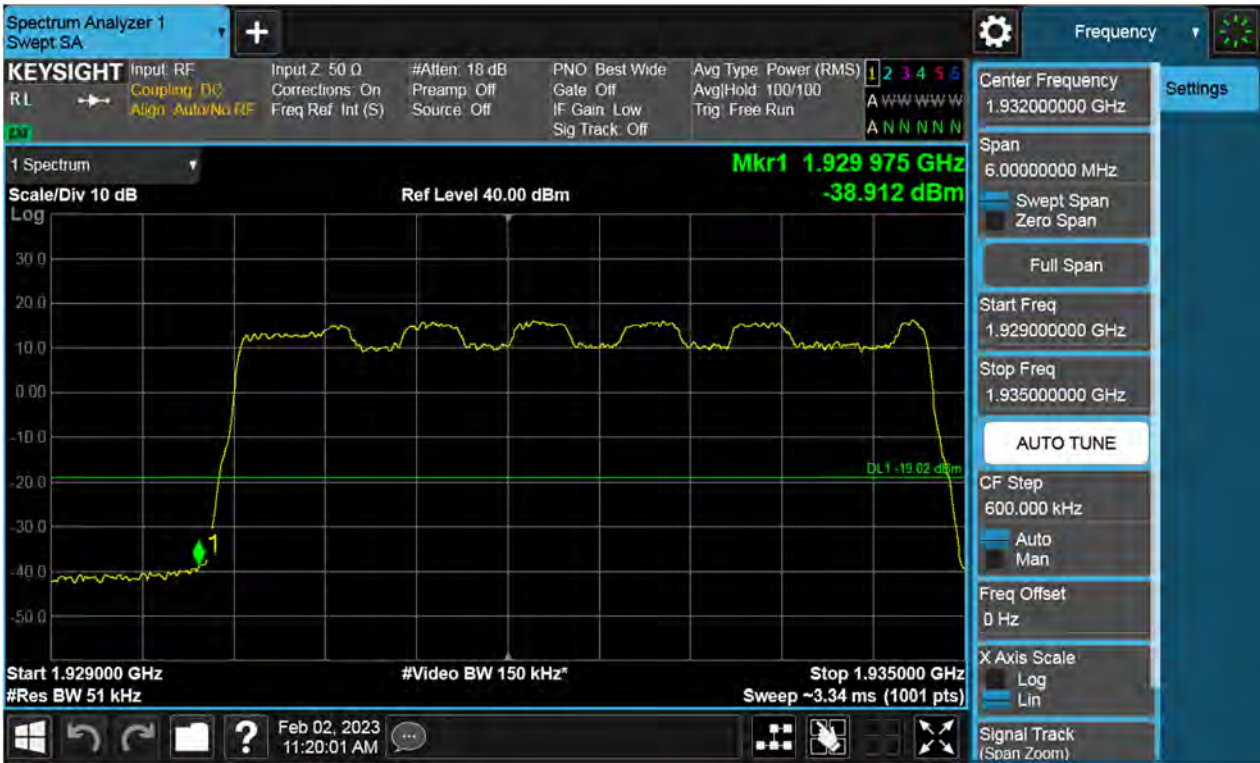

Antenna 1 / (4 Port) 5G NR n2 5 MHz 1 Carrier + 5G NR n2 5 MHz 1 Carrier + 5G NR n2 5 MHz 1 Carrier [3 Carrier][1C+2C] / 64QAM / High / Non-Contiguous

Antenna 0 / (4 Port) 5G NR n2 5 MHz 1 Carrier + 5G NR n2 5 MHz 1 Carrier + 5G NR n2 5 MHz 1 Carrier [3 Carrier][2C+1C] / 256QAM / Low / Non-Contiguous

Antenna 3 / (4 Port) 5G NR n2 5 MHz 1 Carrier + 5G NR n2 5 MHz 1 Carrier + 5G NR n2 5 MHz 1 Carrier [3 Carrier][2C+1C] / 64QAM / High / Non-Contiguous

Antenna 0 / (4 Port) 5G NR n2 20 MHz 1 Carrier + 5G NR n2 5 MHz 1 Carrier + 5G NR n2 5 MHz 1 Carrier [3 Carrier][1C+2C]
/ 16QAM / Low / Non-Contiguous