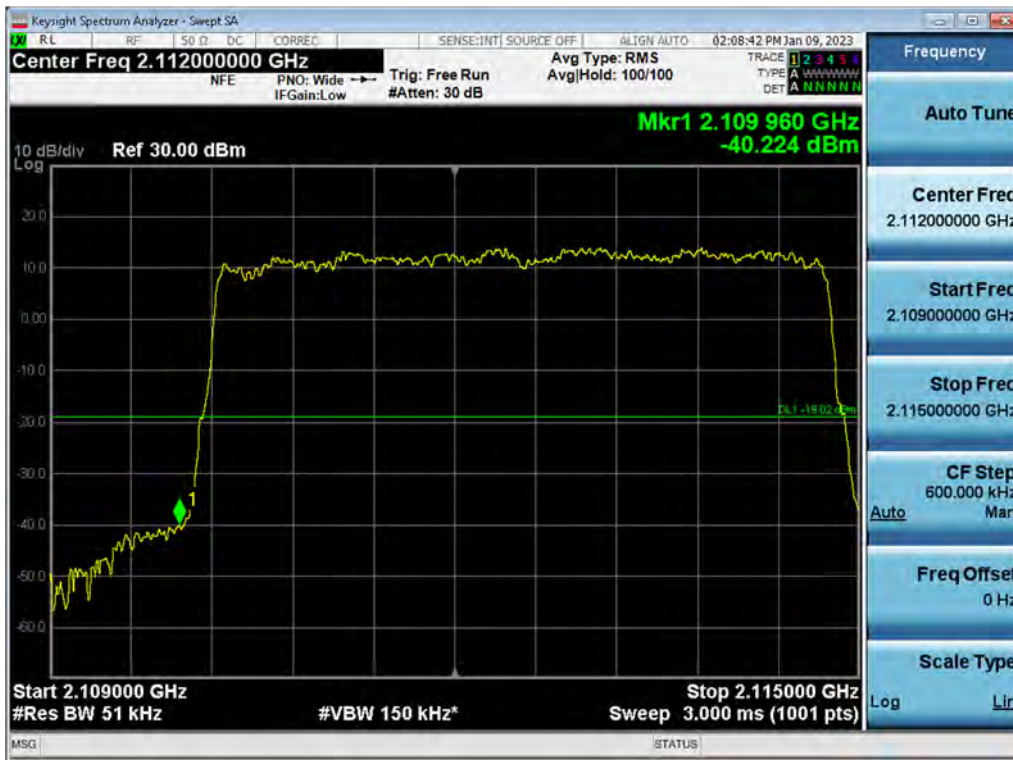

Antenna 1 / (4 Port) LTE B66 5 MHz 1 Carrier + 5G NR n66 5 MHz 1 Carrier + 5G NR n66 5 MHz 1 Carrier + DSS B66 10 MHz 1 Carrier [4 Carrier] / 16QAM / High / Contiguous

Antenna 0 / (4 Port) LTE B66 5 MHz 1 Carrier + 5G NR n66 5 MHz 1 Carrier + DSS B66 10 MHz 1 Carrier + 5G NR n66 20 MHz 1 Carrier [4 Carrier] / QPSK / Low / Contiguous

Antenna 0 / (4 Port) LTE B66 5 MHz 1 Carrier + 5G NR n66 5 MHz 1 Carrier + DSS B66 10 MHz 1 Carrier + 5G NR n66 20 MHz 1 Carrier [4 Carrier] / QPSK / High / Contiguous

Antenna 0 / (4 Port) DSS B66 5 MHz 1 Carrier + LTE B66 5 MHz 1 Carrier + LTE B66 5 MHz 1 Carrier + LTE B66 10 MHz 1 Carrier [4 Carrier] / 16QAM / Low / Contiguous

Antenna 0 / (4 Port) DSS B66 5 MHz 1 Carrier + LTE B66 5 MHz 1 Carrier + LTE B66 5 MHz 1 Carrier + LTE B66 10 MHz 1 Carrier [4 Carrier] / 64QAM / High / Contiguous

Antenna 0 / (4 Port) LTE B66 5 MHz 1 Carrier + DSS B66 10 MHz 1 Carrier + DSS B66 10 MHz 1 Carrier + DSS B66 15 MHz 1 Carrier [4 Carrier] / 16QAM / Low / Contiguous