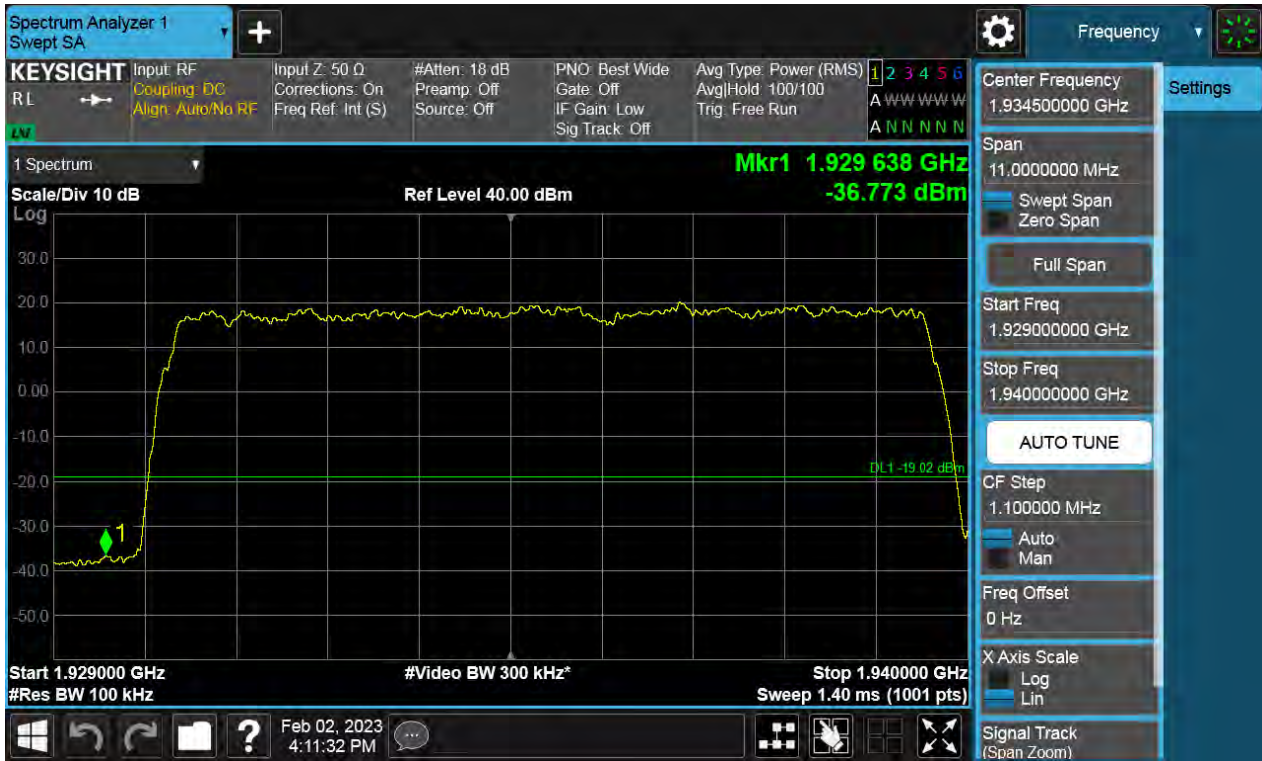

Antenna 0 / (4 Port) 5G NR n2 5 MHz 1 Carrier + 5G NR n2 20 MHz 1 Carrier + LTE B2 5 MHz 1 Carrier [3 Carrier][1C+2C] / 64QAM / High / Non-Contiguous

Antenna 1 / (4 Port) 5G NR n2 5 MHz 1 Carrier + 5G NR n2 20 MHz 1 Carrier + LTE B2 5 MHz 1 Carrier [3 Carrier][2C+1C] / QPSK / Low / Non-Contiguous

Antenna 1 / (4 Port) 5G NR n2 5 MHz 1 Carrier + 5G NR n2 20 MHz 1 Carrier + LTE B2 5 MHz 1 Carrier [3 Carrier][2C+1C] / 64QAM / High / Non-Contiguous

Antenna 3 / (4 Port) DSS B2 10 MHz 1 Carrier + LTE B2 5 MHz 1 Carrier + LTE B2 5 MHz 1 Carrier [3 Carrier][1C+2C] / 256QAM / Low / Non-Contiguous

Antenna 2 / (4 Port) DSS B2 10 MHz 1 Carrier + LTE B2 5 MHz 1 Carrier + LTE B2 5 MHz 1 Carrier [3 Carrier][1C+2C] / 256QAM / High / Non-Contiguous

Antenna 0 / (4 Port) DSS B2 10 MHz 1 Carrier + LTE B2 5 MHz 1 Carrier + LTE B2 5 MHz 1 Carrier [3 Carrier][2C+1C] / 16QAM / Low / Non-Contiguous