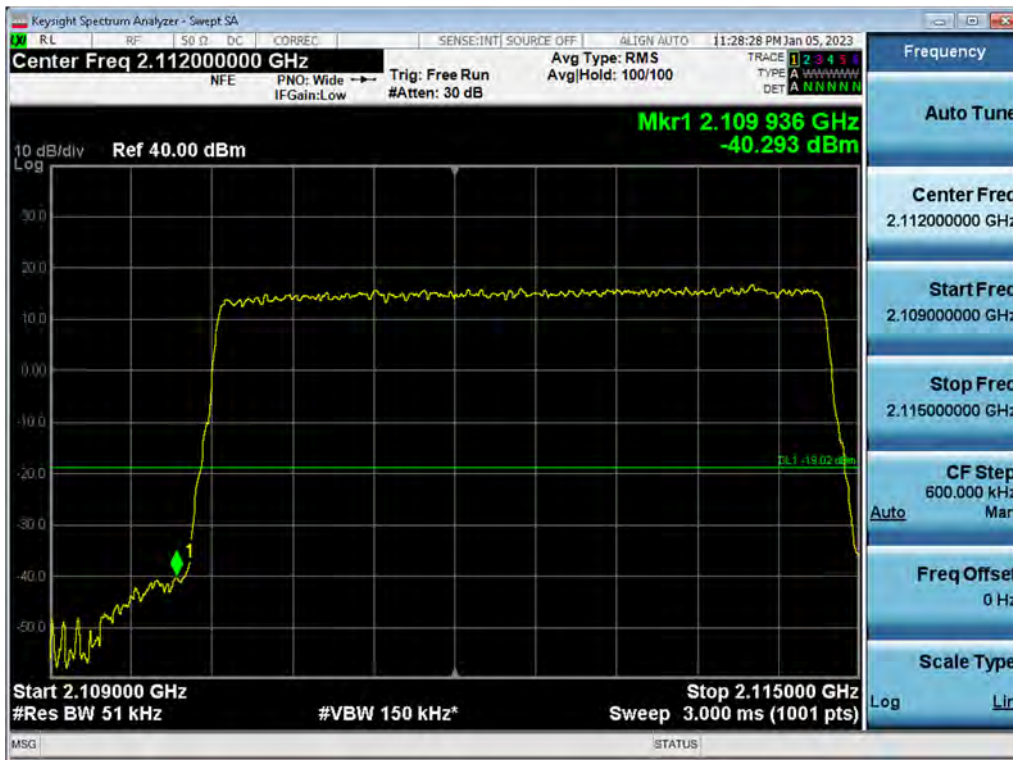

Antenna 0 / (4 Port) DSS B66 10 MHz 1 Carrier + DSS B66 10 MHz 1 Carrier + DSS B66 10 MHz 1 Carrier [3 Carrier] / 256QAM / High / Contiguous

Antenna 2 / (4 Port) DSS B66 10 MHz 1 Carrier + DSS B66 10 MHz 1 Carrier + DSS B66 20 MHz 1 Carrier [3 Carrier] / QPSK / Low / Contiguous

Antenna 1 / (4 Port) DSS B66 10 MHz 1 Carrier + DSS B66 10 MHz 1 Carrier + DSS B66 20 MHz 1 Carrier [3 Carrier] / 256QAM / High / Contiguous

Antenna 0 / (4 Port) LTE B66 5 MHz 1 Carrier + 5G NR n66 5 MHz 1 Carrier + 5G NR n66 5 MHz 1 Carrier + 5G NR n66 5 MHz 1 Carrier [4 Carrier] / 256QAM / Low / Contiguous