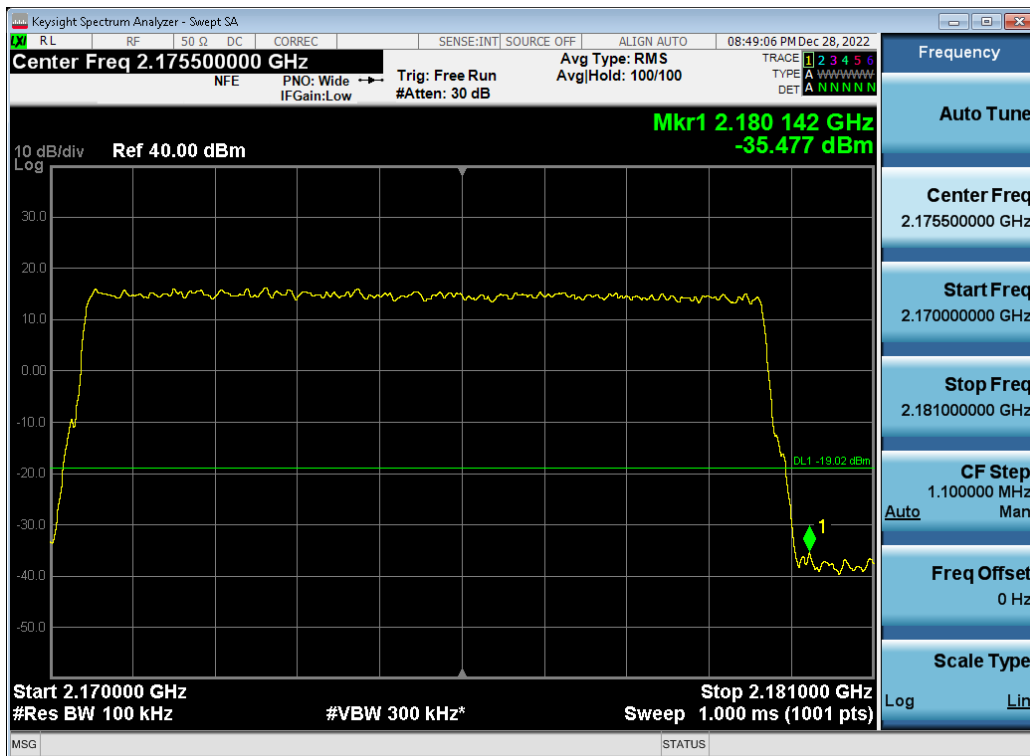

Antenna 3 / (4 Port) DSS B66 10 MHz 1 Carrier + DSS B66 10 MHz 1 Carrier + DSS B66 10 MHz 1 Carrier [3 Carrier]
[1C+2C] / 64QAM / High / Non-Contiguous