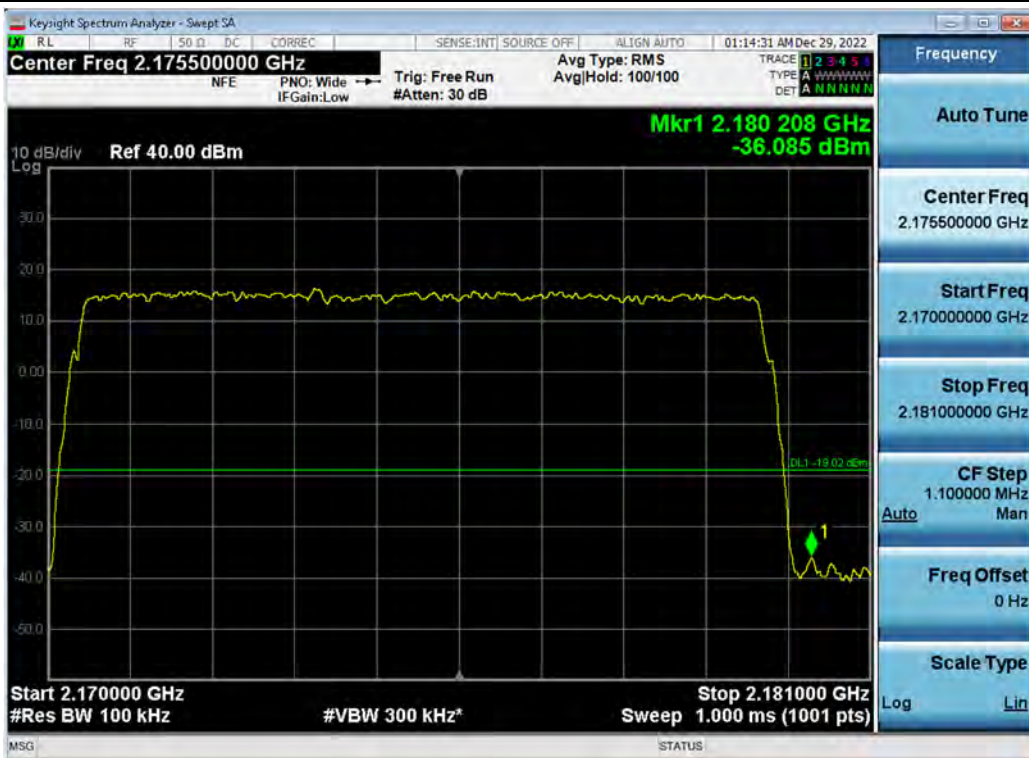

Antenna 1 / (4 Port) DSS B66 10 MHz 1 Carrier + DSS B66 10 MHz 1 Carrier + DSS B66 20 MHz 1 Carrier [3 Carrier] / 256QAM / High / Contiguous