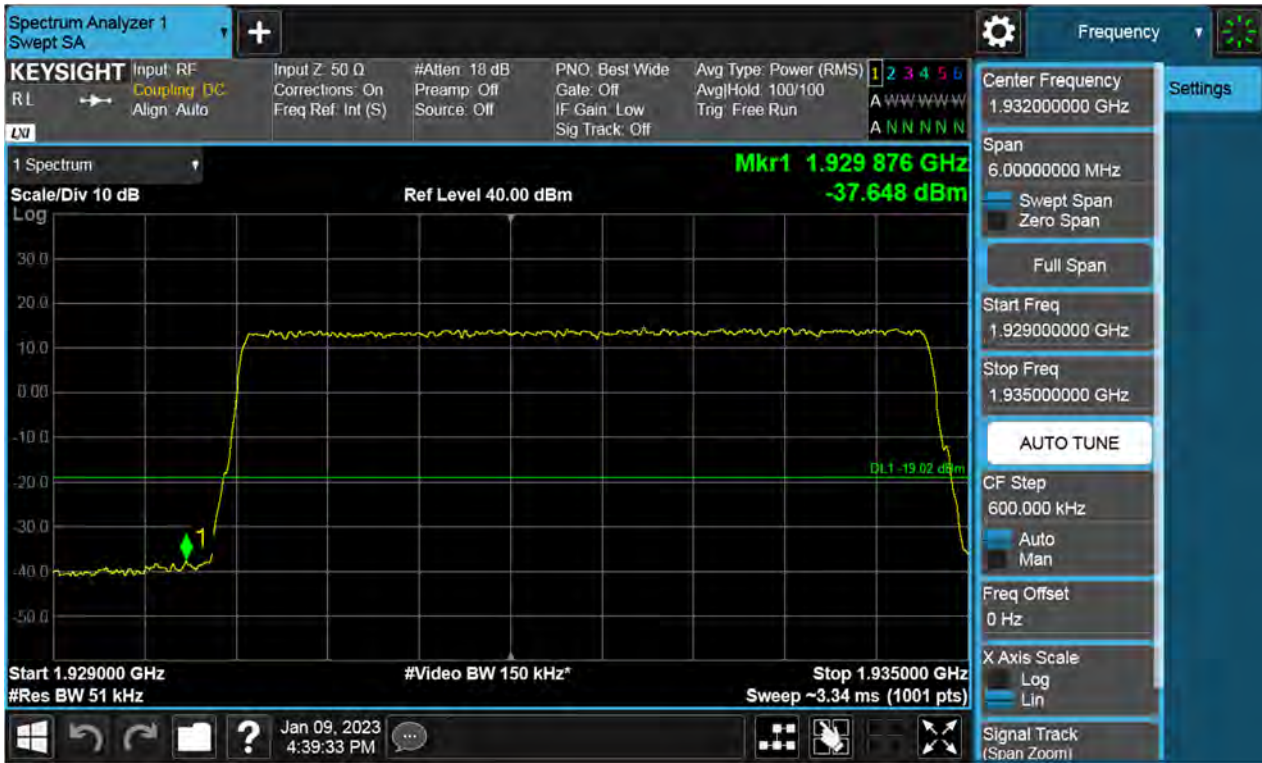

Antenna 0 / (4 Port) DSS B2 10 MHz 1 Carrier + DSS B2 10 MHz 1 Carrier [2 Carrier] / 64QAM / Low

Antenna 2 / (4 Port) DSS B2 10 MHz 1 Carrier + DSS B2 10 MHz 1 Carrier [2 Carrier] / 256QAM / High

Antenna 0 / (4 Port) 5G NR n2 5 MHz 1 Carrier + 5G NR n2 5 MHz 1 Carrier + 5G NR n2 5 MHz 1 Carrier [3 Carrier] / 16 QAM / Low

Antenna 2 / (4 Port) 5G NR n2 5 MHz 1 Carrier + 5G NR n2 5 MHz 1 Carrier + 5G NR n2 5 MHz 1 Carrier [3 Carrier] / 64 QAM / High

Antenna 0 / (4 Port) 5G NR n2 20 MHz 1 Carrier + 5G NR n2 5 MHz 1 Carrier + 5G NR n2 5 MHz 1 Carrier [3 Carrier] / 256QAM / Low

Antenna 1 / (4 Port) 5G NR n2 20 MHz 1 Carrier + 5G NR n2 5 MHz 1 Carrier + 5G NR n2 5 MHz 1 Carrier [3 Carrier] / QPSK / High

Antenna 2 / (4 Port) 5G NR n2 5 MHz 1 Carrier + 5G NR n2 5 MHz 1 Carrier + LTE B2 5 MHz 1 Carrier [3 Carrier] / QPSK / Low