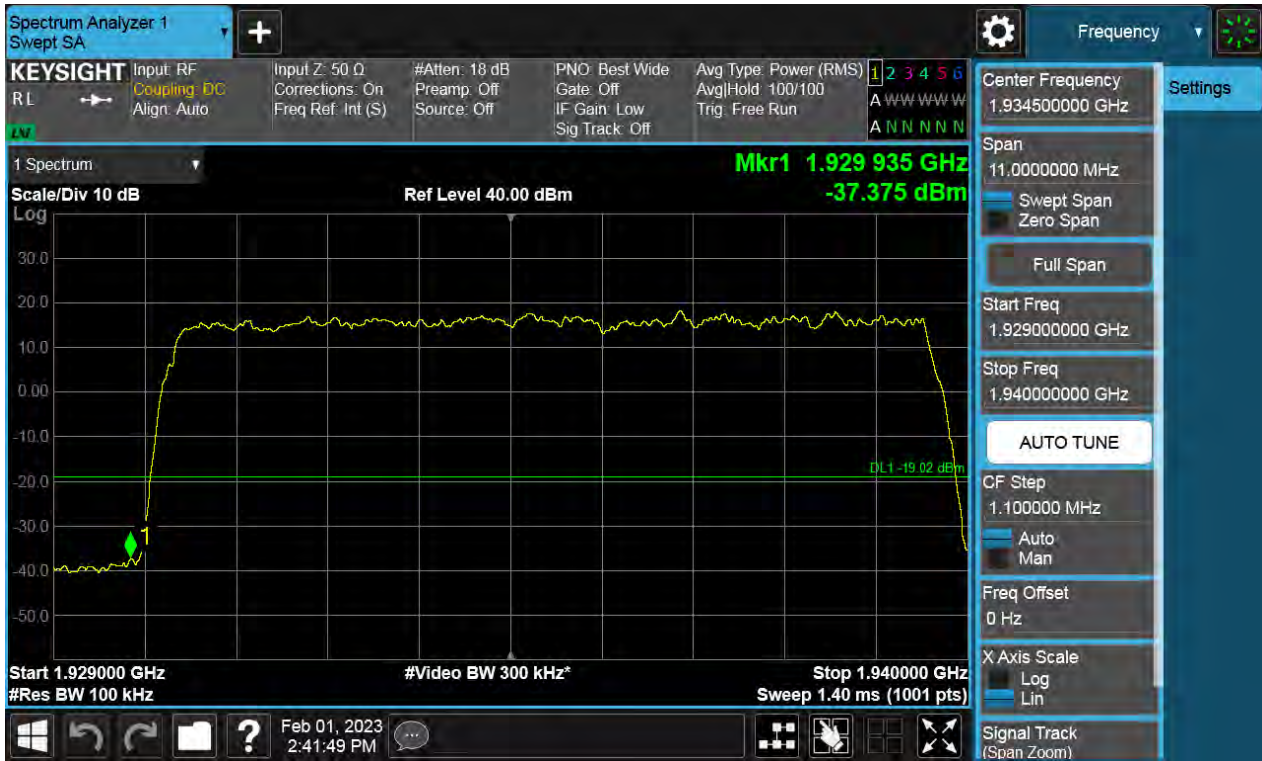

Antenna 1 / (4 Port) DSS B2 10 MHz 1 Carrier + 5G NR n2 15 MHz 1 Carrier + LTE B2 5 MHz 1 Carrer [3 Carrier][1C+2C] / 16QAM / High / Non-Contiguous

Antenna 2 / (4 Port) DSS B2 10 MHz 1 Carrier + 5G NR n2 15 MHz 1 Carrier + LTE B2 5 MHz 1 Carrer [3 Carrier][2C+1C] / QPSK / Low / Non-Contiguous

Antenna 2 / (4 Port) DSS B2 10 MHz 1 Carrier + 5G NR n2 15 MHz 1 Carrier + LTE B2 5 MHz 1 Carrer [3 Carrier][2C+1C] / 64QAM / High / Non-Contiguous

Antenna 1 / (4 Port) DSS B2 10 MHz 1 Carrier + DSS B2 10 MHz 1 Carrier + DSS B2 10 MHz 1 Carrier [3 Carrier][1C+2C] / 16QAM / Low / Non-Contiguous

Antenna 3 / (4 Port) DSS B2 10 MHz 1 Carrier + DSS B2 10 MHz 1 Carrier + DSS B2 10 MHz 1 Carrier [3 Carrier][1C+2C] / 16QAM / High / Non-Contiguous

Antenna 0 / (4 Port) DSS B2 10 MHz 1 Carrier + DSS B2 10 MHz 1 Carrier + DSS B2 10 MHz 1 Carrier [3 Carrier][2C+1C] / 16QAM / Low / Non-Contiguous