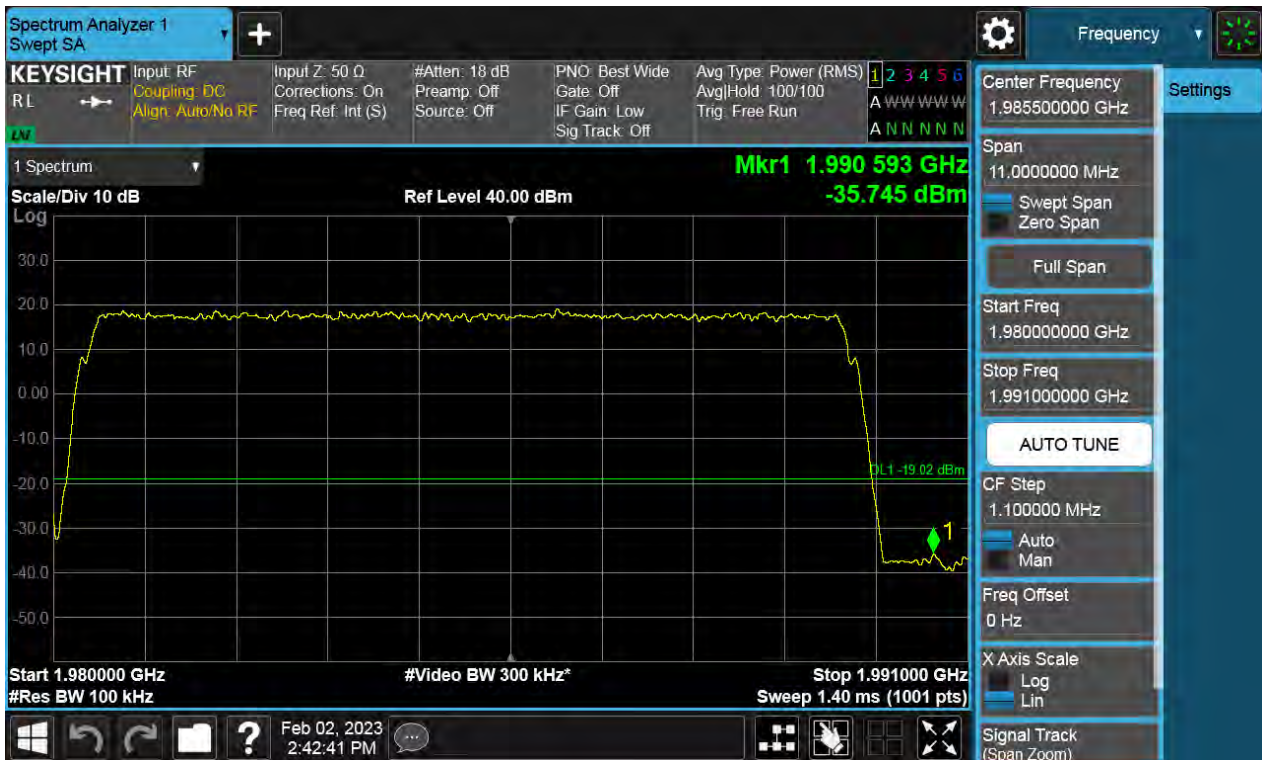

Antenna 2 / (4 Port) DSS B2 10 MHz 1 Carrier + LTE B2 5 MHz 1 Carrier + LTE B2 5 MHz 1 Carrier [3 Carrier][1C+2C] / 256QAM / High / Non-Contiguous