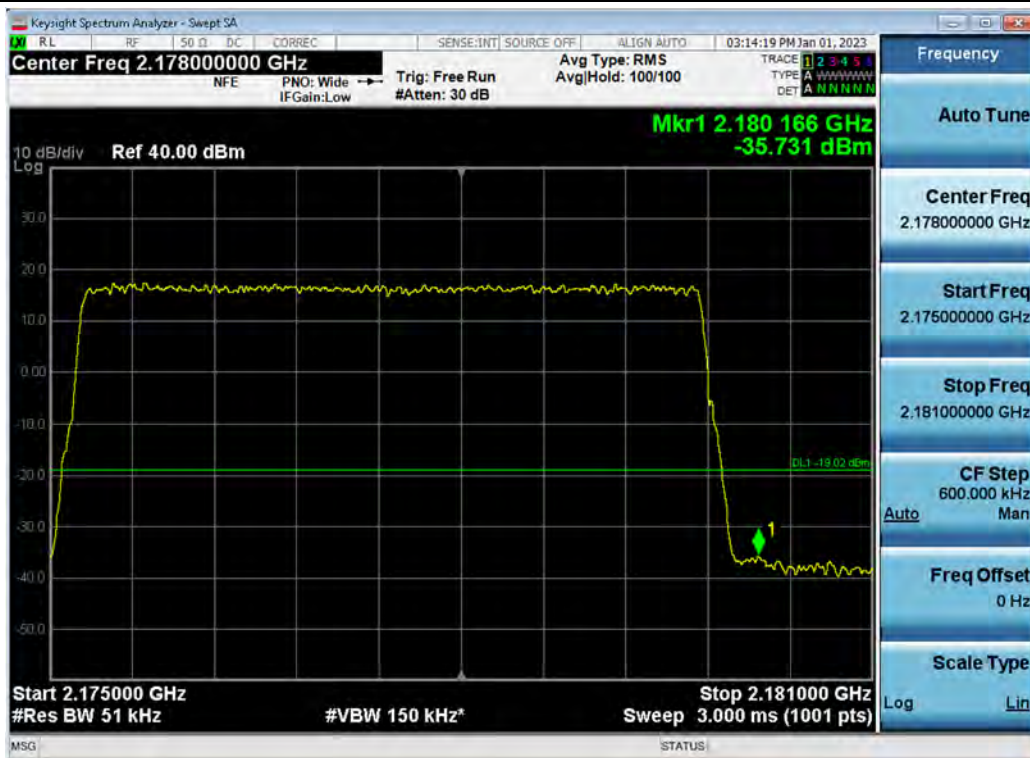

Antenna 1 / (4 Port) 5G NR n66 5 MHz 1 Carrier + 5G NR n66 5 MHz 1 Carrier + 5G NR n66 5 MHz 1 Carrier [3 Carrier] / 64QAM / High / Contiguous