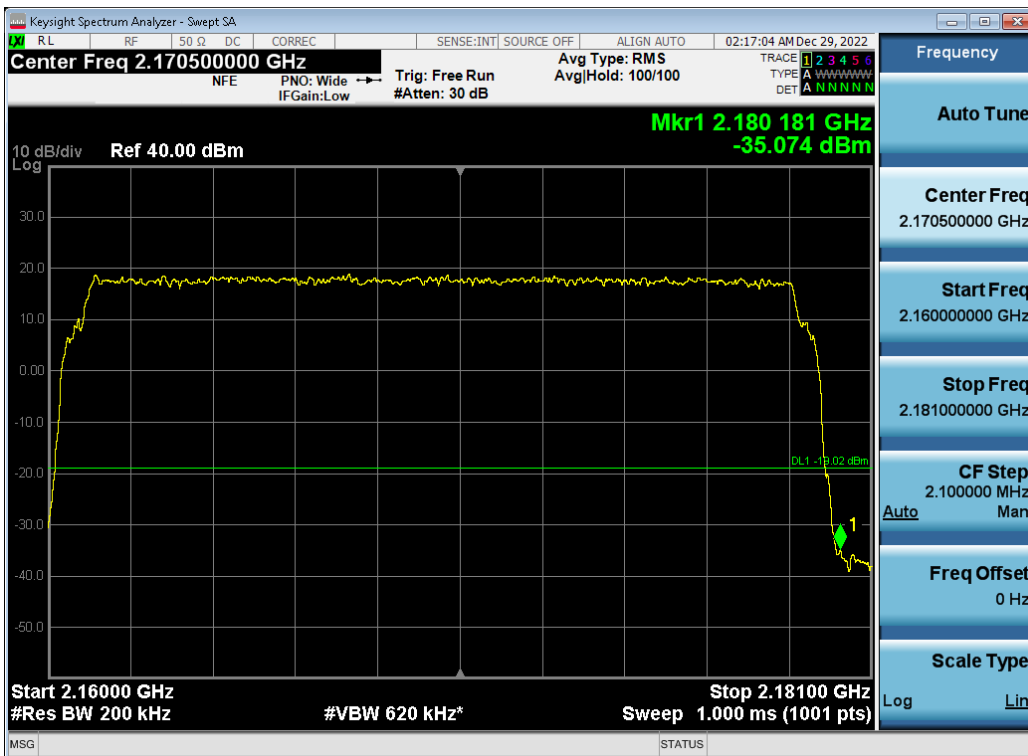

Antenna 0 / (4 Port) DSS B66 10 MHz 1 Carrier + DSS B66 10 MHz 1 Carrier + DSS B66 20 MHz 1 Carrier [3 Carrier]
[2C+1C] / 64QAM / High / Non-Contiguous