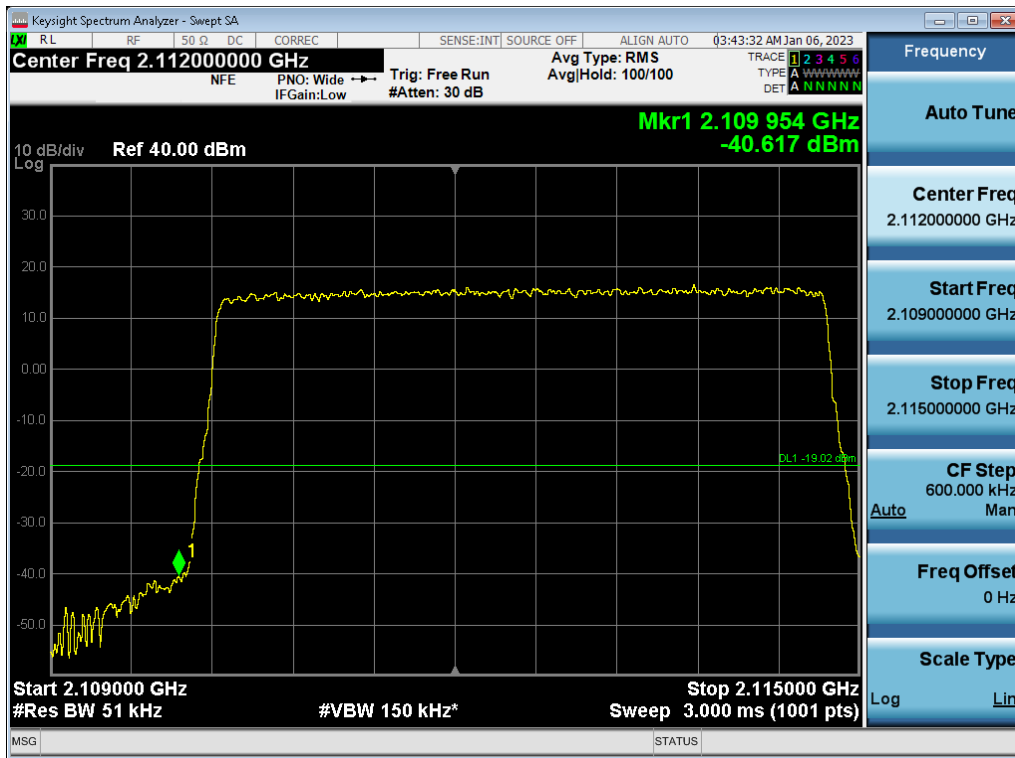

Antenna 1 / (4 Port) LTE B66 5 MHz 1 Carrier + 5G NR n66 5 MHz 1 Carrier + 5G NR n66 5 MHz 1 Carrier + 5G NR n66 5 MHz 1 Carrier [4 Carrier] [1C+3C] / 64QAM / Low / Non-Contiguous