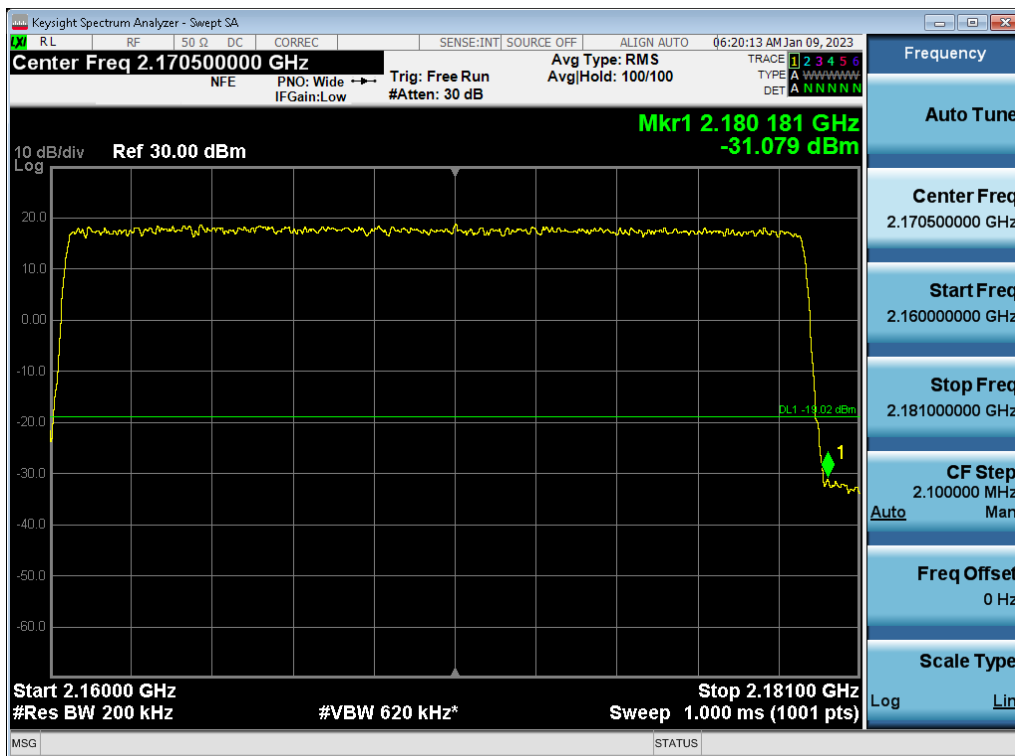

Antenna 0 / (4 Port) DSS B66 10 MHz 1 Carrier + 5G NR n66 10 MHz 1 Carrier + 5G NR n66 20 MHz 1 Carrier [3 Carrier]
[1C+2C] / 256QAM / High / Non-Contiguous