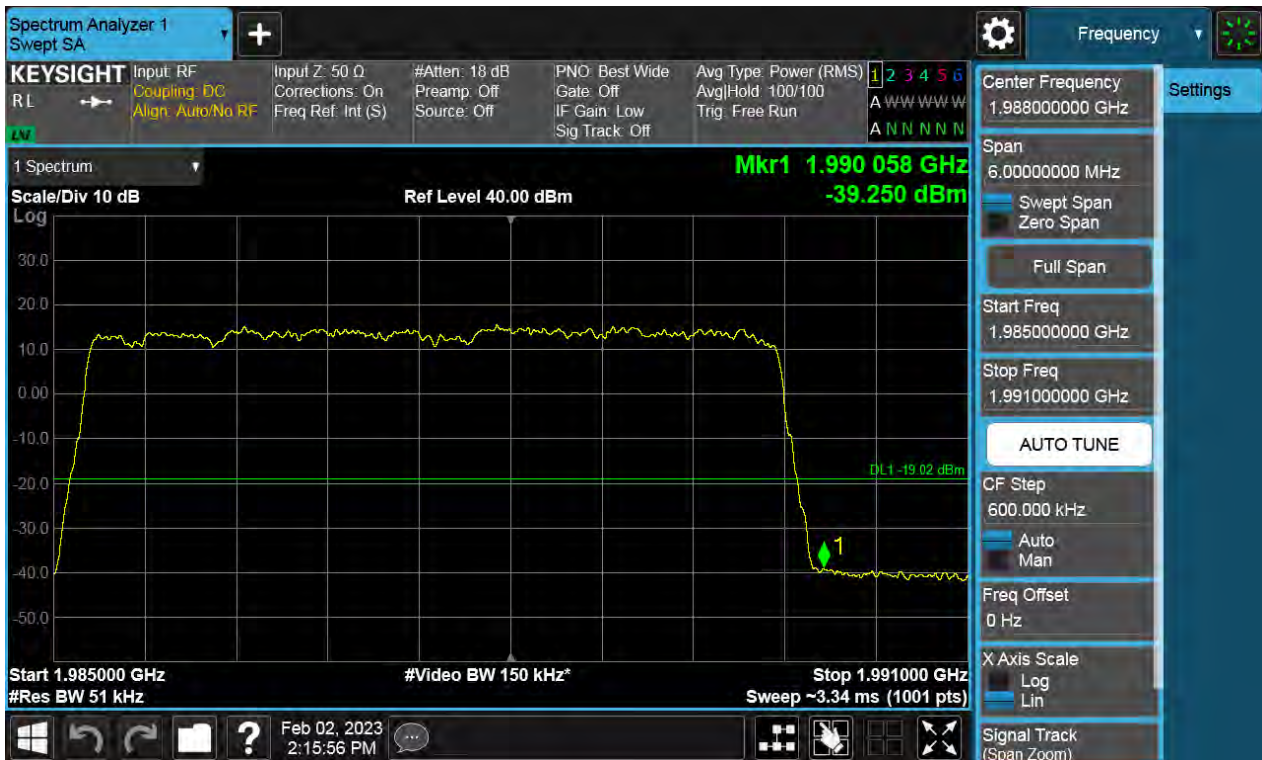

Antenna 3 / (4 Port) DSS B2 20 MHz 1 Carrier + LTE B2 5 MHz 1 Carrier + LTE B2 5 MHz 1 Carrier [3 Carrier][2C+1C] / 16QAM / High / Non-Contiguous