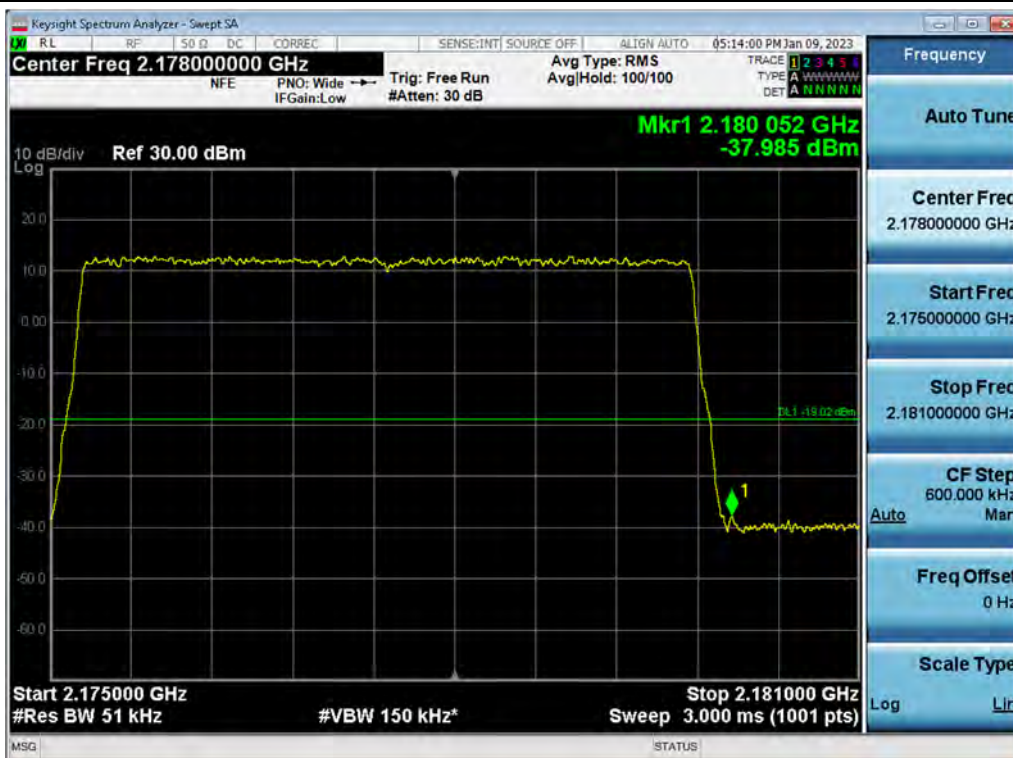

Antenna 0 / (4 Port) LTE B66 5 MHz 1 Carrier + DSS B66 10 MHz 1 Carrier + DSS B66 10 MHz 1 Carrier + DSS B66 15 MHz 1 Carrier [4 Carrier] / 64QAM / High / Contiguous