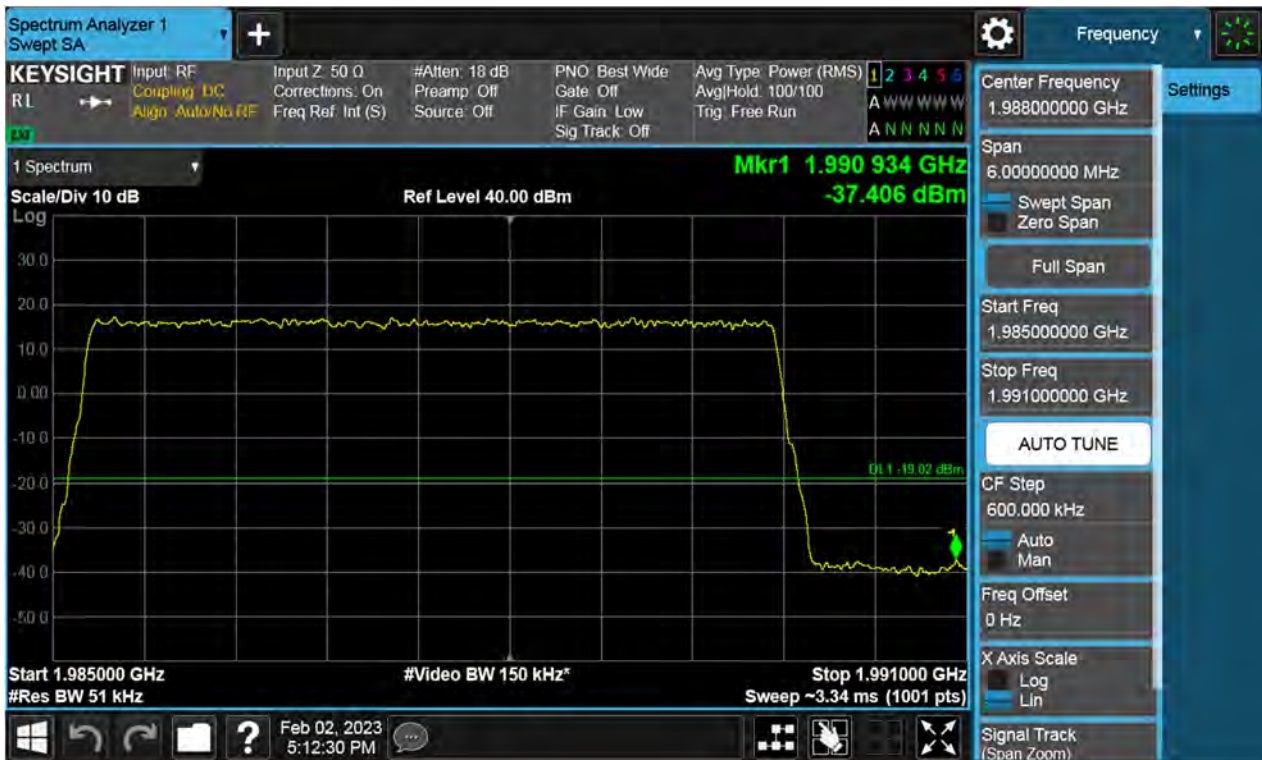

Antenna 1 / (4 Port) 5G NR n2 5 MHz 1 Carrier + 5G NR n2 5 MHz 1 Carrier + 5G NR n2 5 MHz 1 Carrier [3 Carrier][1C+2C] / 64QAM / High / Non-Contiguous