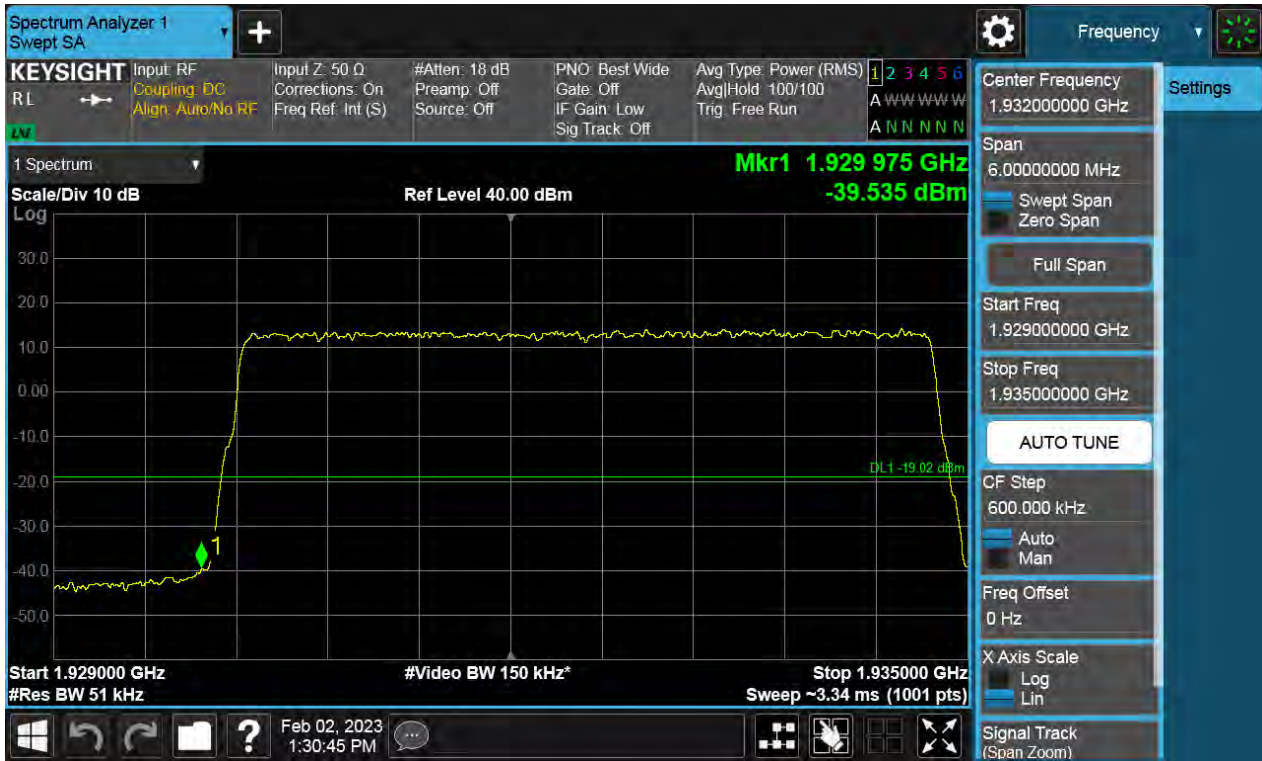

Antenna 1 / (4 Port) 5G NR n2 5 MHz 1 Carrier + 5G NR n2 20 MHz 1 Carrier + LTE B2 5 MHz 1 Carrier [3 Carrier][2C+1C] / 64QAM / High / Non-Contiguous

Antenna 3 / (4 Port) DSS B2 10 MHz 1 Carrier + LTE B2 5 MHz 1 Carrier + LTE B2 5 MHz 1 Carrier [3 Carrier][1C+2C] / 256QAM / Low / Non-Contiguous

Antenna 2 / (4 Port) DSS B2 10 MHz 1 Carrier + LTE B2 5 MHz 1 Carrier + LTE B2 5 MHz 1 Carrier [3 Carrier][1C+2C] / 256QAM / High / Non-Contiguous

Antenna 0 / (4 Port) DSS B2 10 MHz 1 Carrier + LTE B2 5 MHz 1 Carrier + LTE B2 5 MHz 1 Carrier [3 Carrier][2C+1C] / 16QAM / Low / Non-Contiguous

Antenna 1 / (4 Port) DSS B2 10 MHz 1 Carrier + LTE B2 5 MHz 1 Carrier + LTE B2 5 MHz 1 Carrier [3 Carrier][2C+1C] / 16QAM / High / Non-Contiguous

Antenna 2 / (4 Port) DSS B2 20 MHz 1 Carrier + LTE B2 5 MHz 1 Carrier + LTE B2 5 MHz 1 Carrier [3 Carrier][1C+2C] / QPSK / Low / Non-Contiguous