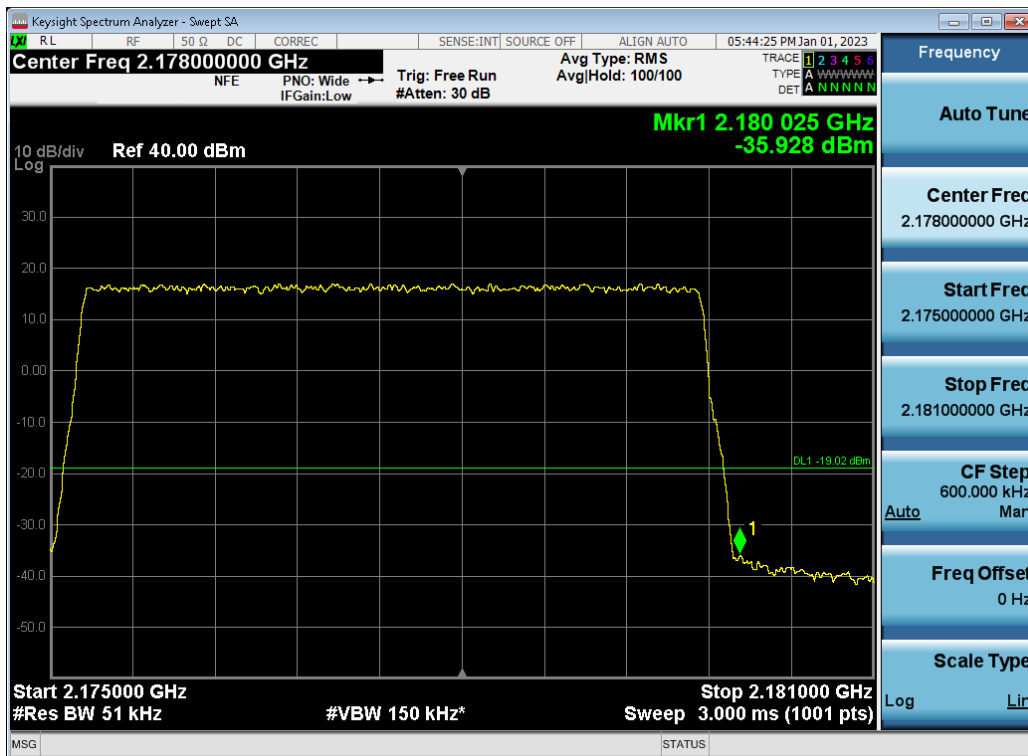

Antenna 0 / (4 Port) 5G NR n66 5 MHz 1 Carrier + 5G NR n66 5 MHz 1 Carrier + 5G NR n66 5 MHz 1 Carrier [3 Carrier]
[1C+2C] / 64QAM / High / Non-Contiguous