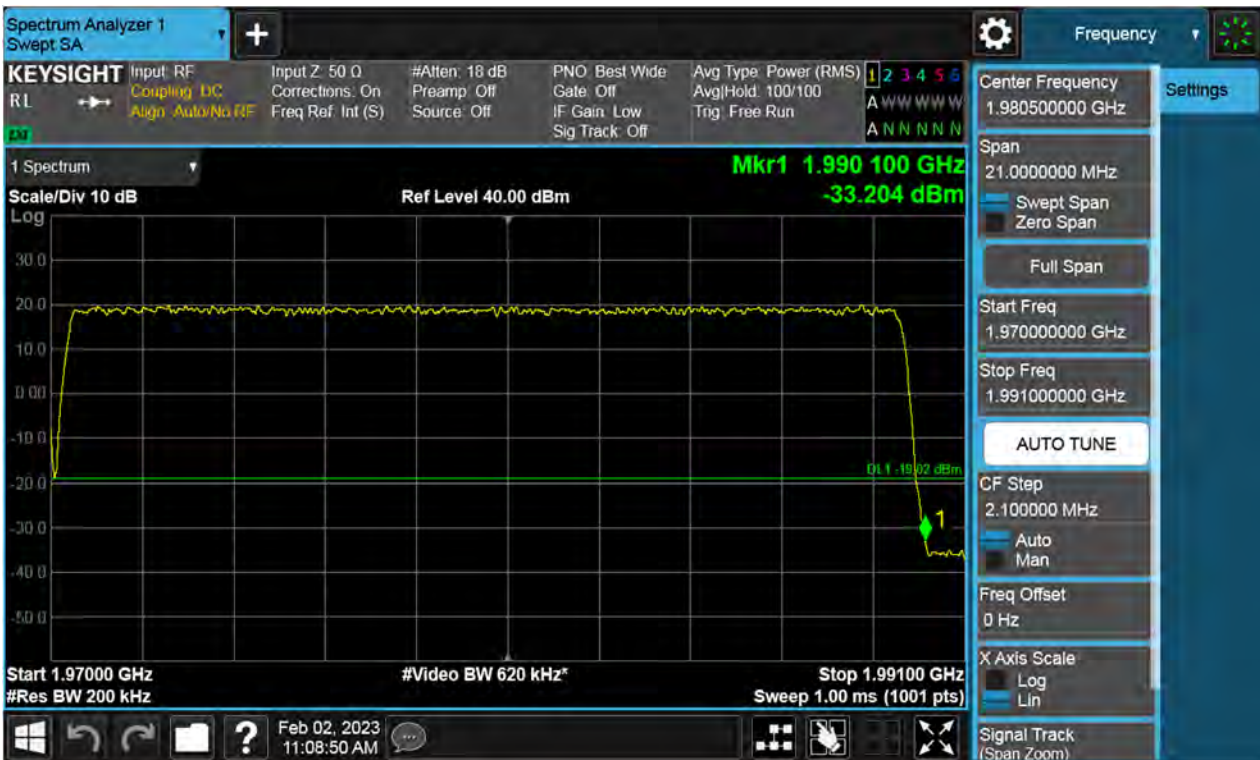

Antenna 2 / (4 Port) 5G NR n2 20 MHz 1 Carrier + 5G NR n2 5 MHz 1 Carrier + 5G NR n2 5 MHz 1 Carrier [3 Carrier][1C+2C]
/ 64QAM / High / Non-Contiguous