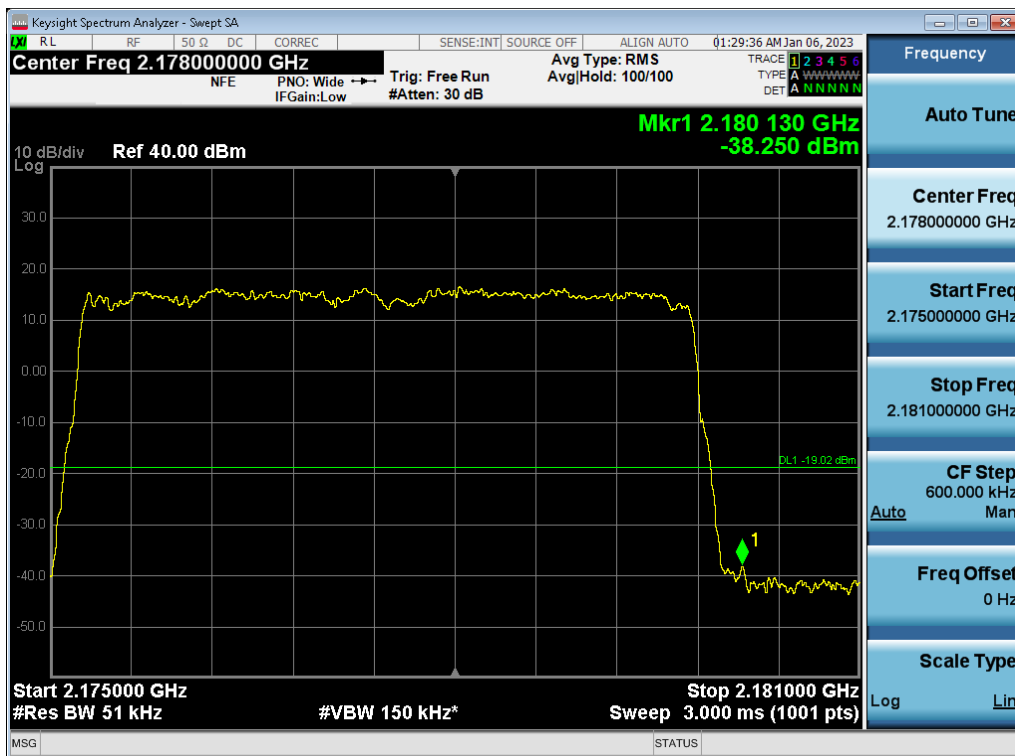

Antenna 2 / (4 Port) LTE B66 5 MHz 1 Carrier + 5G NR n66 5 MHz 1 Carrier + 5G NR n66 5 MHz 1 Carrier + 5G NR n66 5 MHz 1 Carrier [4 Carrier] [3C+1C] / 16QAM / High / Non-Contiguous