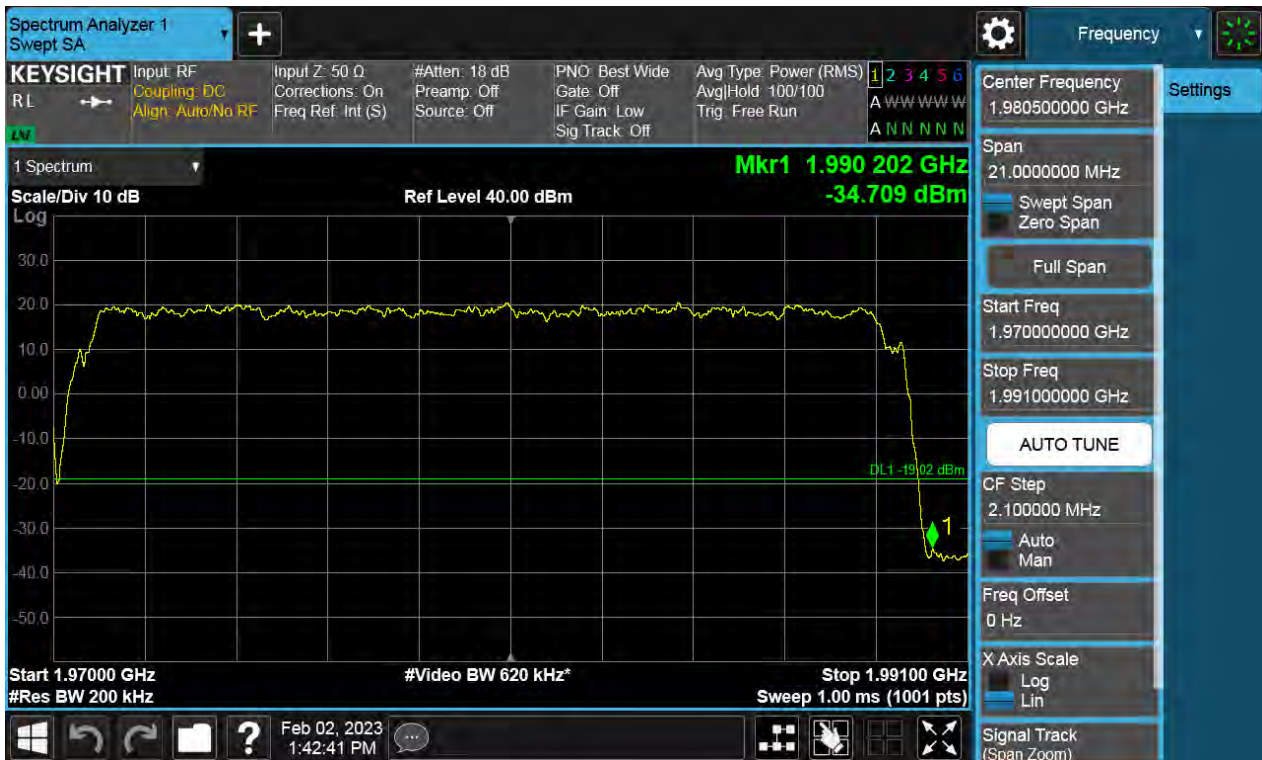

Antenna 1 / (4 Port) DSS B2 20 MHz 1 Carrier + LTE B2 5 MHz 1 Carrier + LTE B2 5 MHz 1 Carrier [3 Carrier][1C+2C] / 16QAM / High / Non-Contiguous