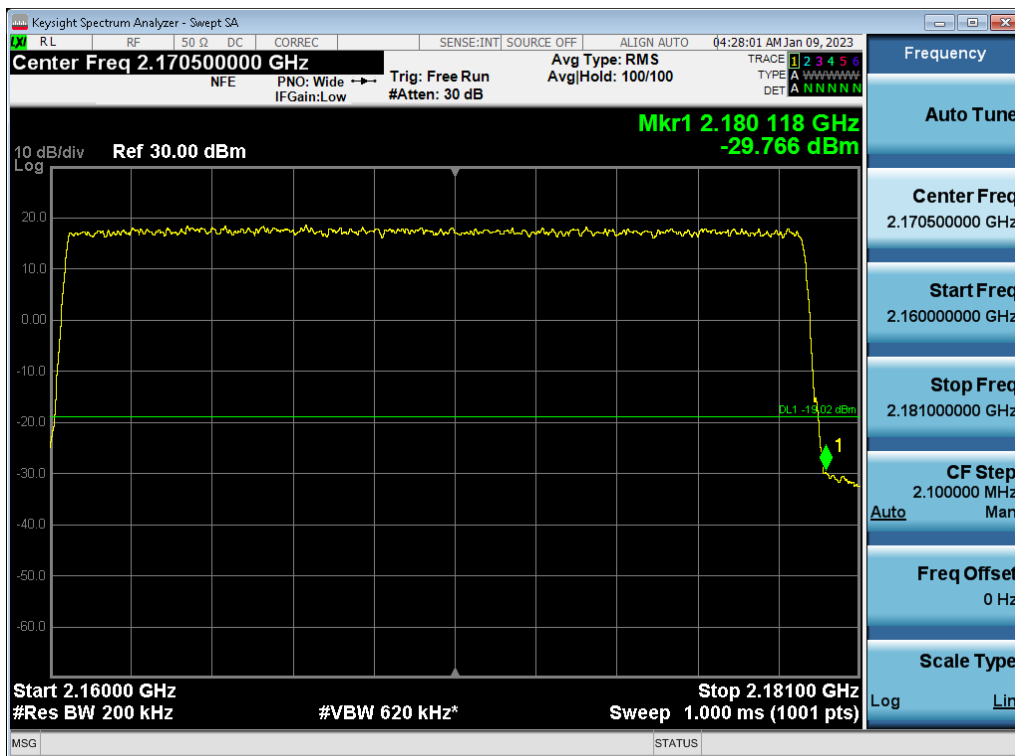

Antenna 0 / (4 Port) DSS B66 10 MHz 1 Carrier + 5G NR n66 10 MHz 1 Carrier + 5G NR n66 20 MHz 1 Carrier [3 Carrier]
[2C+1C] / 64QAM / High / Non-Contiguous