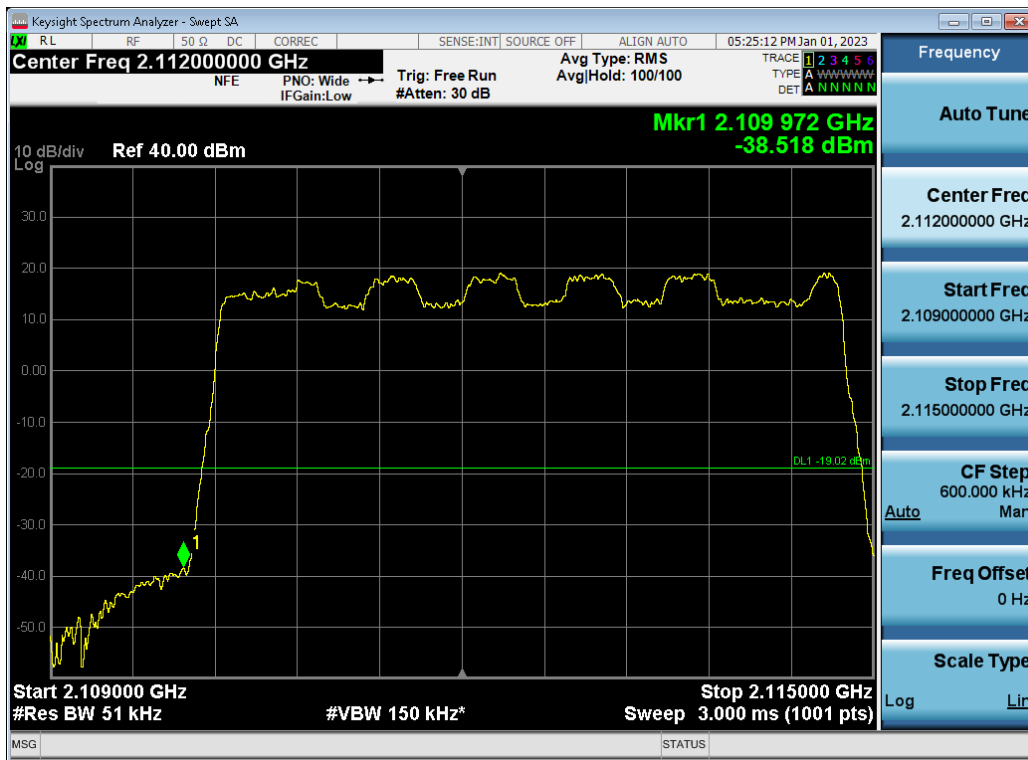

Antenna 3 / (4 Port) DSS B2 10 MHz 1 Carrier + DSS B2 10 MHz 1 Carrier + DSS B2 10 MHz 1 Carrier [3 Carrier][1C+2C] / 16QAM / High / Non-Contiguous

Antenna 0 / (4 Port) DSS B2 10 MHz 1 Carrier + DSS B2 10 MHz 1 Carrier + DSS B2 10 MHz 1 Carrier [3 Carrier][2C+1C] / 16QAM / Low / Non-Contiguous

Antenna 2 / (4 Port) DSS B2 10 MHz 1 Carrier + DSS B2 10 MHz 1 Carrier + DSS B2 10 MHz 1 Carrier [3 Carrier][2C+1C] / QPSK / High / Non-Contiguous

Antenna 0 / (4 Port) 5G NR n66 5 MHz 1 Carrier + 5G NR n66 5 MHz 1 Carrier + 5G NR n66 5 MHz 1 Carrier [3 Carrier]
[1C+2C] / 16QAM / Low / Non-Contiguous