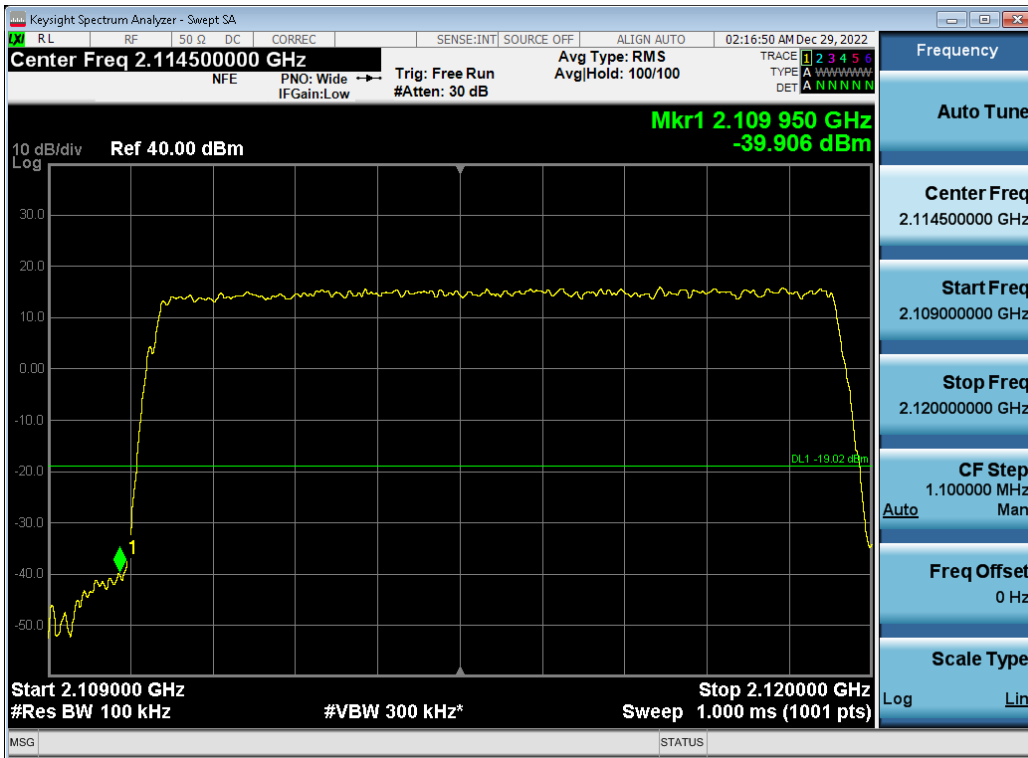

Antenna 0 / (4 Port) DSS B66 10 MHz 1 Carrier + DSS B66 10 MHz 1 Carrier + DSS B66 20 MHz 1 Carrier [3 Carrier]
[2C+1C] / 64QAM / Low / Non-Contiguous