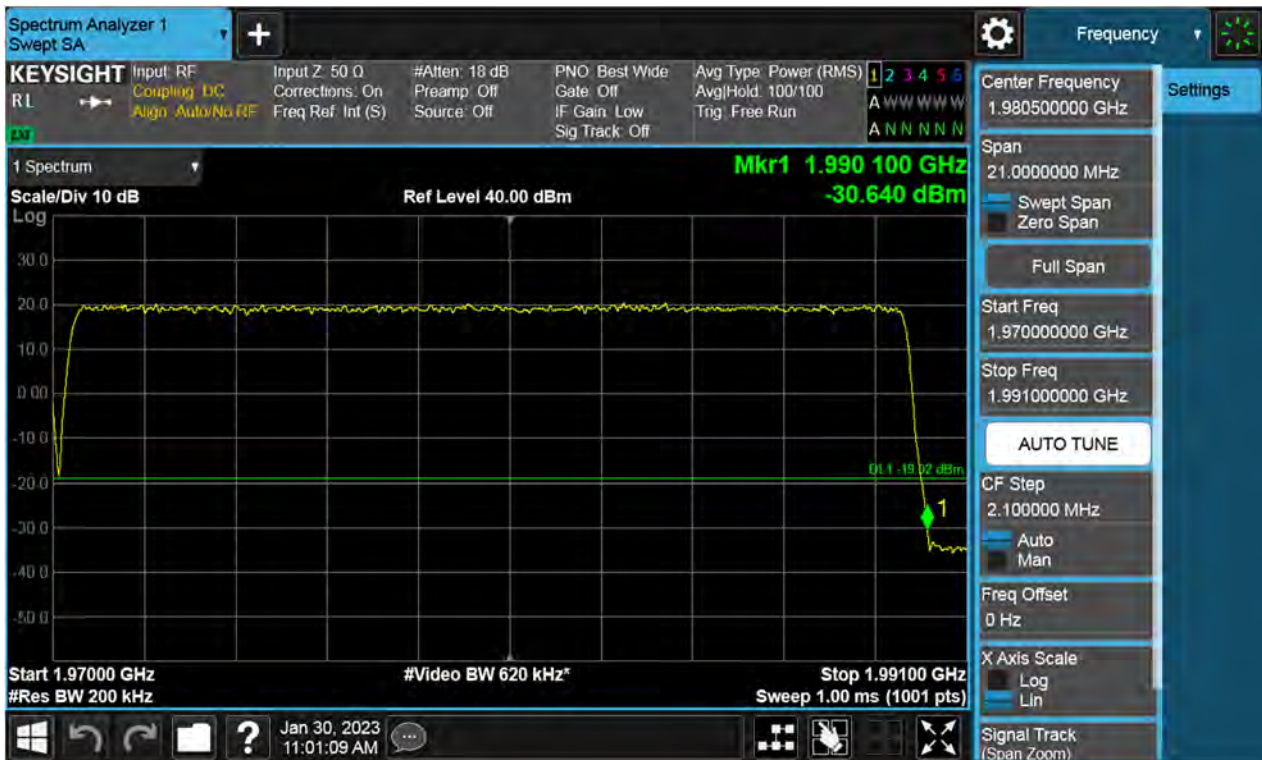

Antenna 0 / (4 Port) 5G NR n2 5 MHz 1 Carrier + 5G NR n2 20 MHz 1 Carrier + LTE B2 5 MHz 1 Carrier [3 Carrier][1C+2C] / 64QAM / High / Non-Contiguous