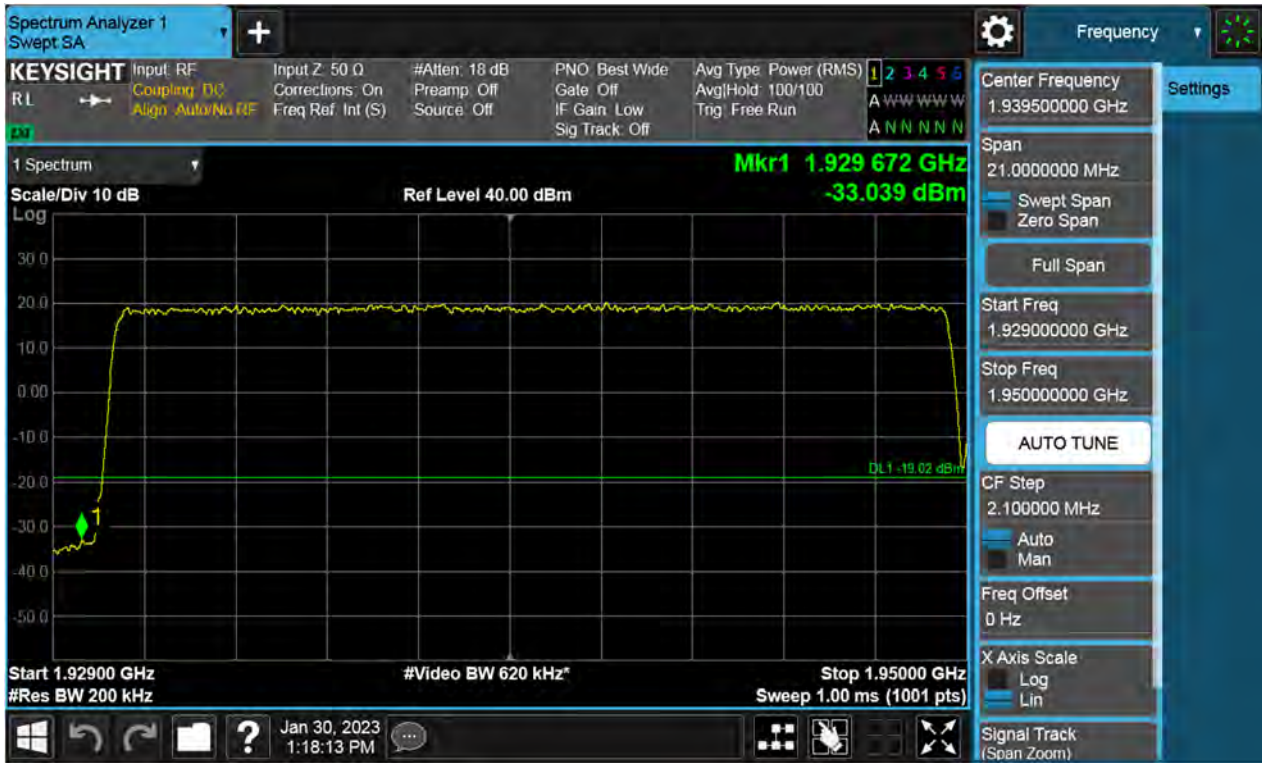

Antenna 3 / (4 Port) 5G NR n2 5 MHz 1 Carrier + 5G NR n2 5 MHz 1 Carrier + LTE B2 5 MHz 1 Carrier [3 Carrier][2C+1C] / 16QAM / High / Non-Contiguous

Antenna 3 / (4 Port) 5G NR n2 5 MHz 1 Carrier + 5G NR n2 20 MHz 1 Carrier + LTE B2 5 MHz 1 Carrier [3 Carrier][1C+2C] / 256QAM / Low / Non-Contiguous

Antenna 0 / (4 Port) 5G NR n2 5 MHz 1 Carrier + 5G NR n2 20 MHz 1 Carrier + LTE B2 5 MHz 1 Carrier [3 Carrier][1C+2C] / 64QAM / High / Non-Contiguous

Antenna 1 / (4 Port) 5G NR n2 5 MHz 1 Carrier + 5G NR n2 20 MHz 1 Carrier + LTE B2 5 MHz 1 Carrier [3 Carrier][2C+1C] / QPSK / Low / Non-Contiguous