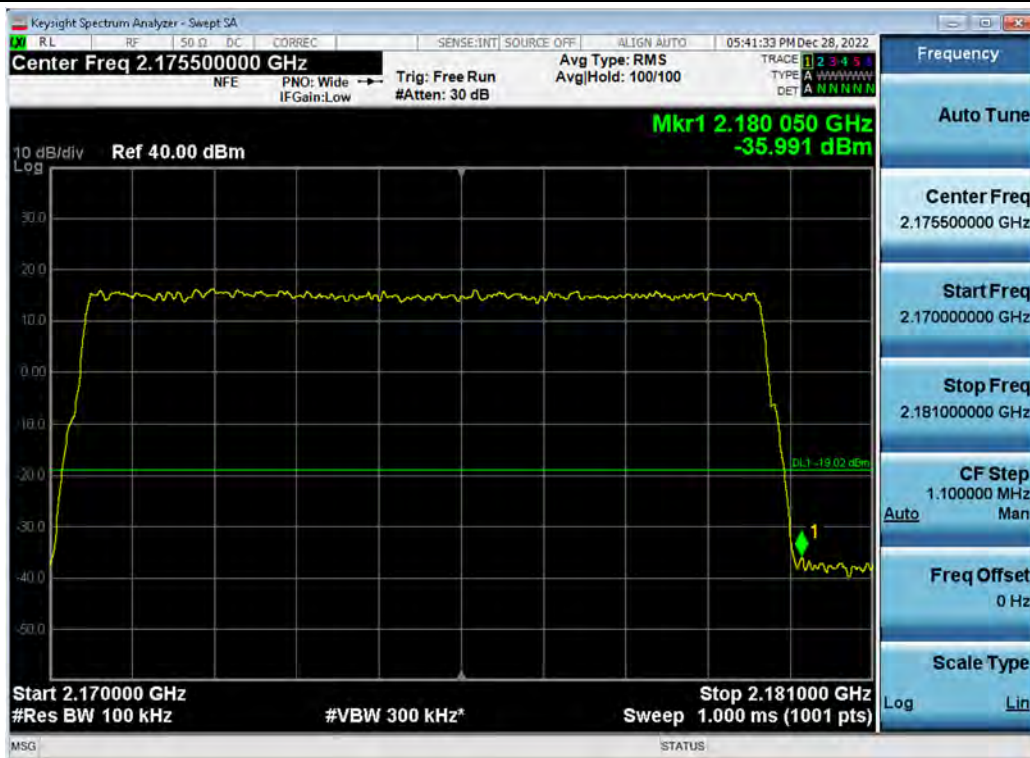

Antenna 0 / (4 Port) DSS B66 10 MHz 1 Carrier + DSS B66 10 MHz 1 Carrier + DSS B66 10 MHz 1 Carrier [3 Carrier] / 256QAM / High / Contiguous