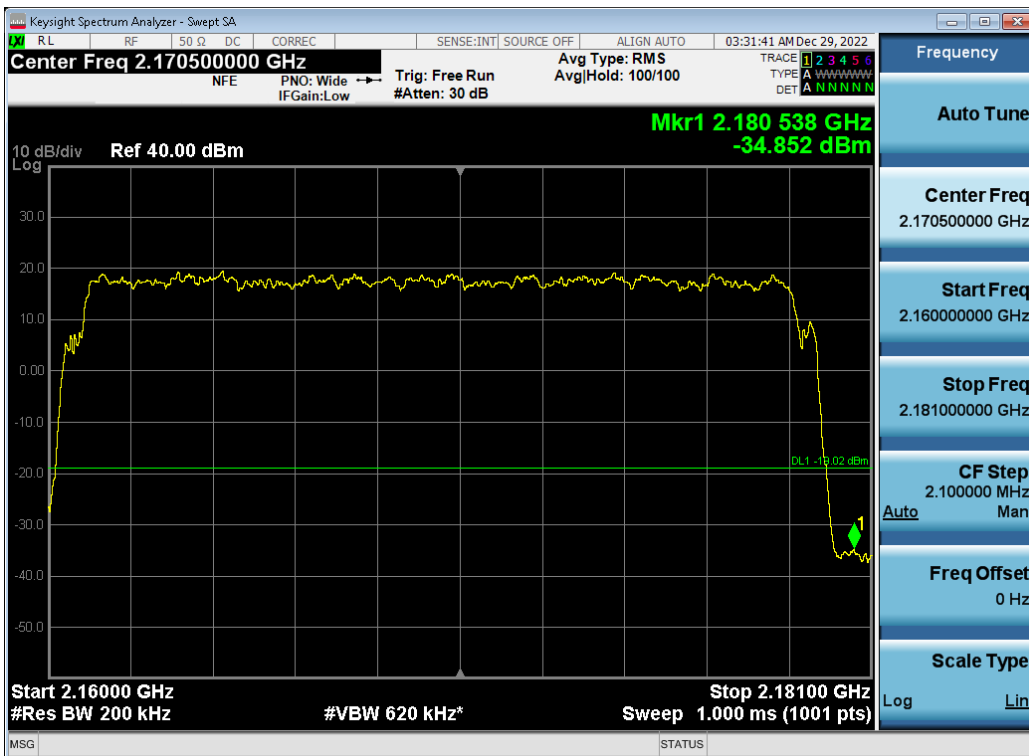

Antenna 3 / (4 Port) DSS B66 10 MHz 1 Carrier + DSS B66 10 MHz 1 Carrier + DSS B66 20 MHz 1 Carrier [3 Carrier]
[1C+2C] / 16QAM / High / Non-Contiguous