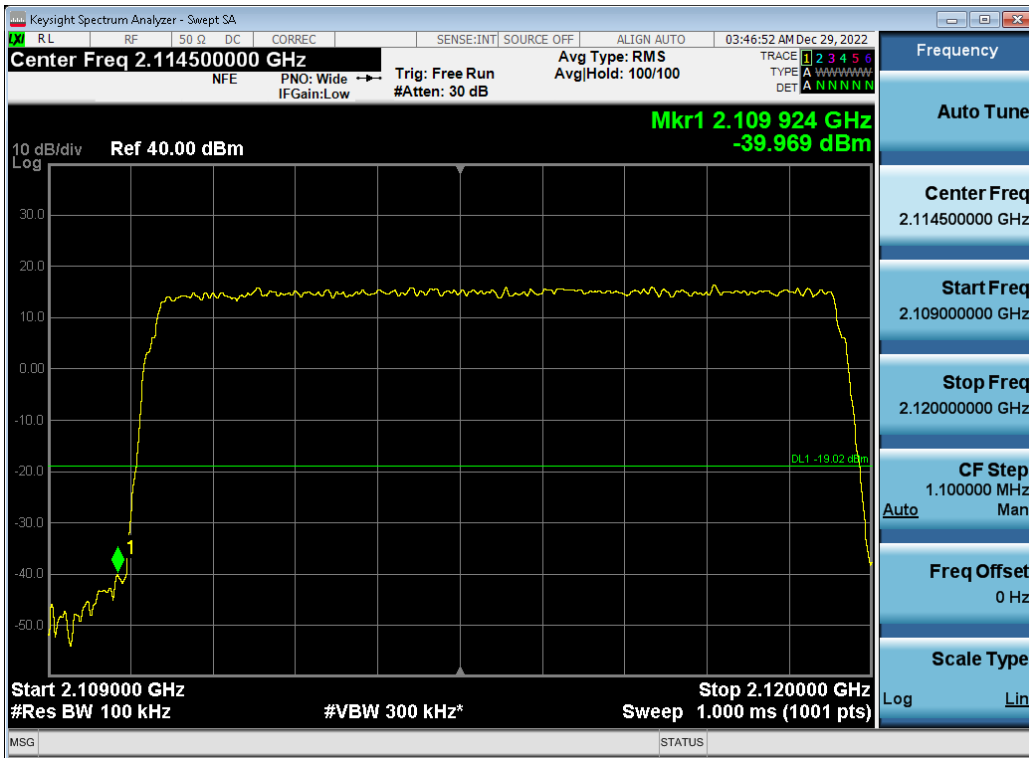

Antenna 1 / (4 Port) DSS B66 10 MHz 1 Carrier + DSS B66 10 MHz 1 Carrier + DSS B66 20 MHz 1 Carrier [3 Carrier]
[1C+2C] / 64QAM / Low / Non-Contiguous