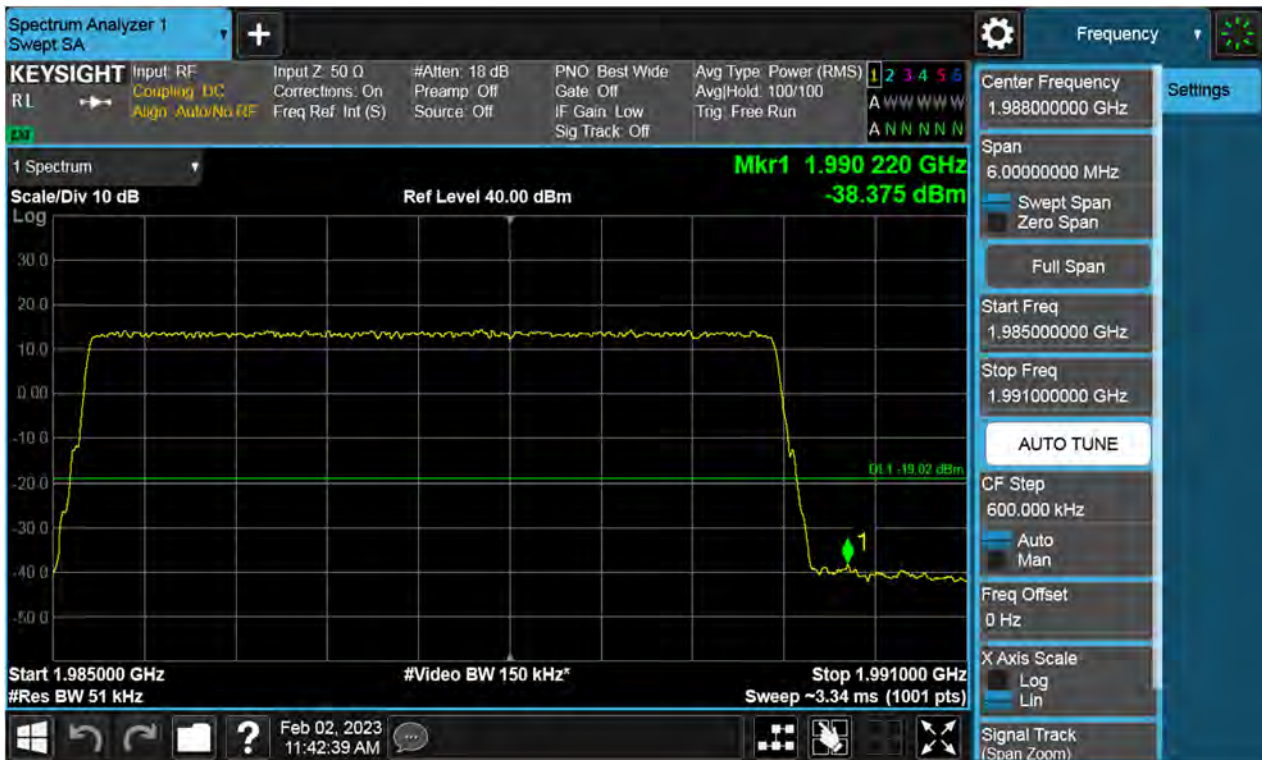

Antenna 2 / (4 Port) 5G NR n2 20 MHz 1 Carrier + 5G NR n2 5 MHz 1 Carrier + 5G NR n2 5 MHz 1 Carrier [3 Carrier][2C+1C]
/ 256QAM / High / Non-Contiguous