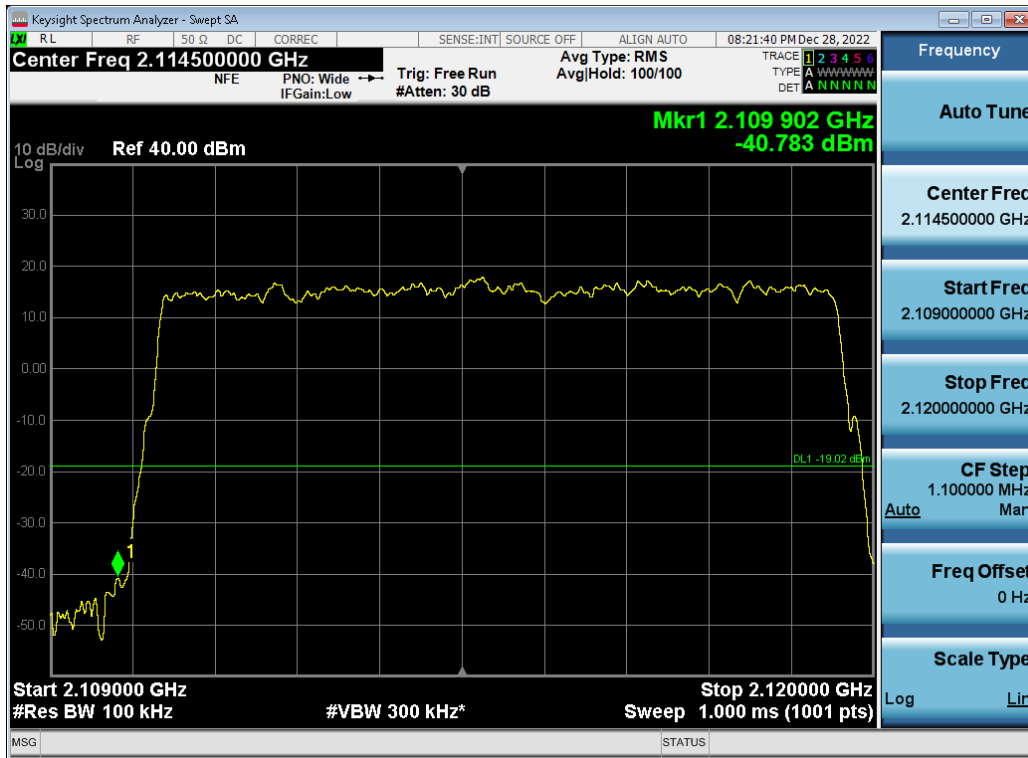

Antenna 3 / (4 Port) 5G NR n66 5 MHz 1 Carrier + 5G NR n66 5 MHz 1 Carrier + DSS B66 10 MHz 1 Carrier [3 Carrier]
[2C+1C] / QPSK / High / Non-Contiguous

Antenna 0 / (4 Port) DSS B66 10 MHz 1 Carrier + 5G NR n66 10 MHz 1 Carrier + 5G NR n66 20 MHz 1 Carrier [3 Carrier]
[1C+2C] / 64QAM / Low / Non-Contiguous

Antenna 0 / (4 Port) DSS B66 10 MHz 1 Carrier + 5G NR n66 10 MHz 1 Carrier + 5G NR n66 20 MHz 1 Carrier [3 Carrier]
[1C+2C] / 256QAM / High / Non-Contiguous

Antenna 0 / (4 Port) DSS B66 10 MHz 1 Carrier + 5G NR n66 10 MHz 1 Carrier + 5G NR n66 20 MHz 1 Carrier [3 Carrier]
[2C+1C] / 64QAM / Low / Non-Contiguous

Antenna 0 / (4 Port) DSS B66 10 MHz 1 Carrier + 5G NR n66 10 MHz 1 Carrier + 5G NR n66 20 MHz 1 Carrier [3 Carrier]
[2C+1C] / 64QAM / High / Non-Contiguous

Antenna 1 / (4 Port) DSS B66 10 MHz 1 Carrier + DSS B66 10 MHz 1 Carrier + DSS B66 10 MHz 1 Carrier [3 Carrier]
[1C+2C] / 16QAM / Low / Non-Contiguous