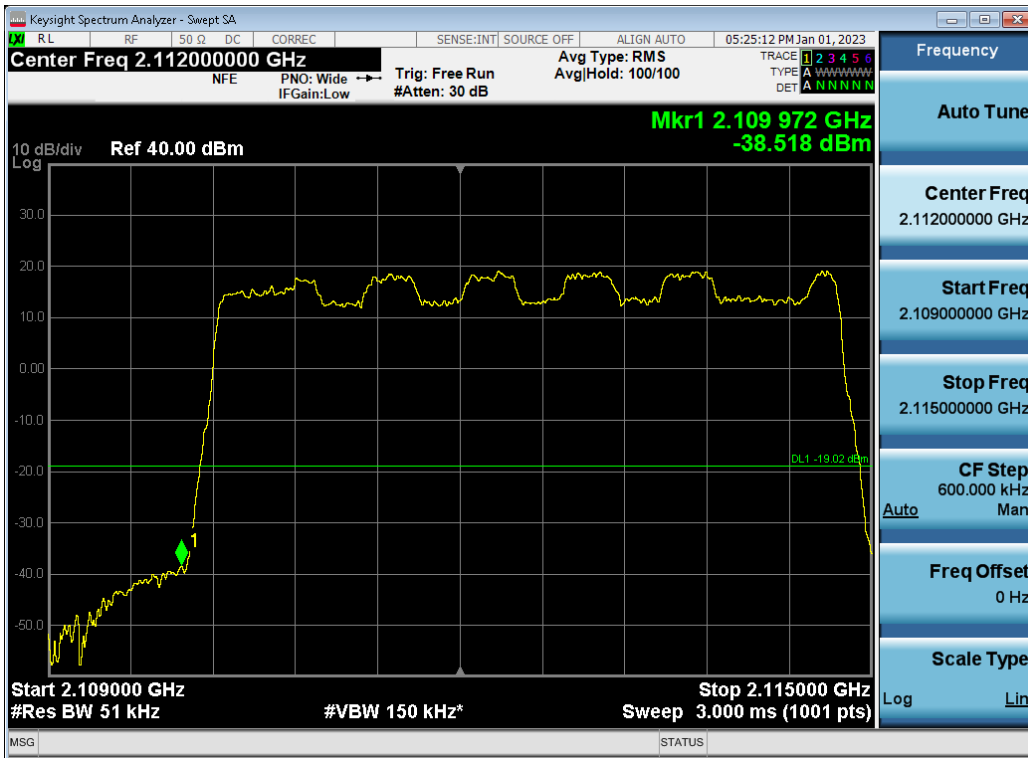

Antenna 3 / (4 Port) DSS B2 10 MHz 1 Carrier + DSS B2 10 MHz 1 Carrier + DSS B2 10 MHz 1 Carrier [3 Carrier][1C+2C] / 16QAM / High / Non-Contiguous

Antenna 0 / (4 Port) DSS B2 10 MHz 1 Carrier + DSS B2 10 MHz 1 Carrier + DSS B2 10 MHz 1 Carrier [3 Carrier][2C+1C] / 16QAM / Low / Non-Contiguous

Antenna 2 / (4 Port) DSS B2 10 MHz 1 Carrier + DSS B2 10 MHz 1 Carrier + DSS B2 10 MHz 1 Carrier [3 Carrier][2C+1C] / QPSK / High / Non-Contiguous

Antenna 0 / (4 Port) 5G NR n66 5 MHz 1 Carrier + 5G NR n66 5 MHz 1 Carrier + 5G NR n66 5 MHz 1 Carrier [3 Carrier]
[1C+2C] / 16QAM / Low / Non-Contiguous