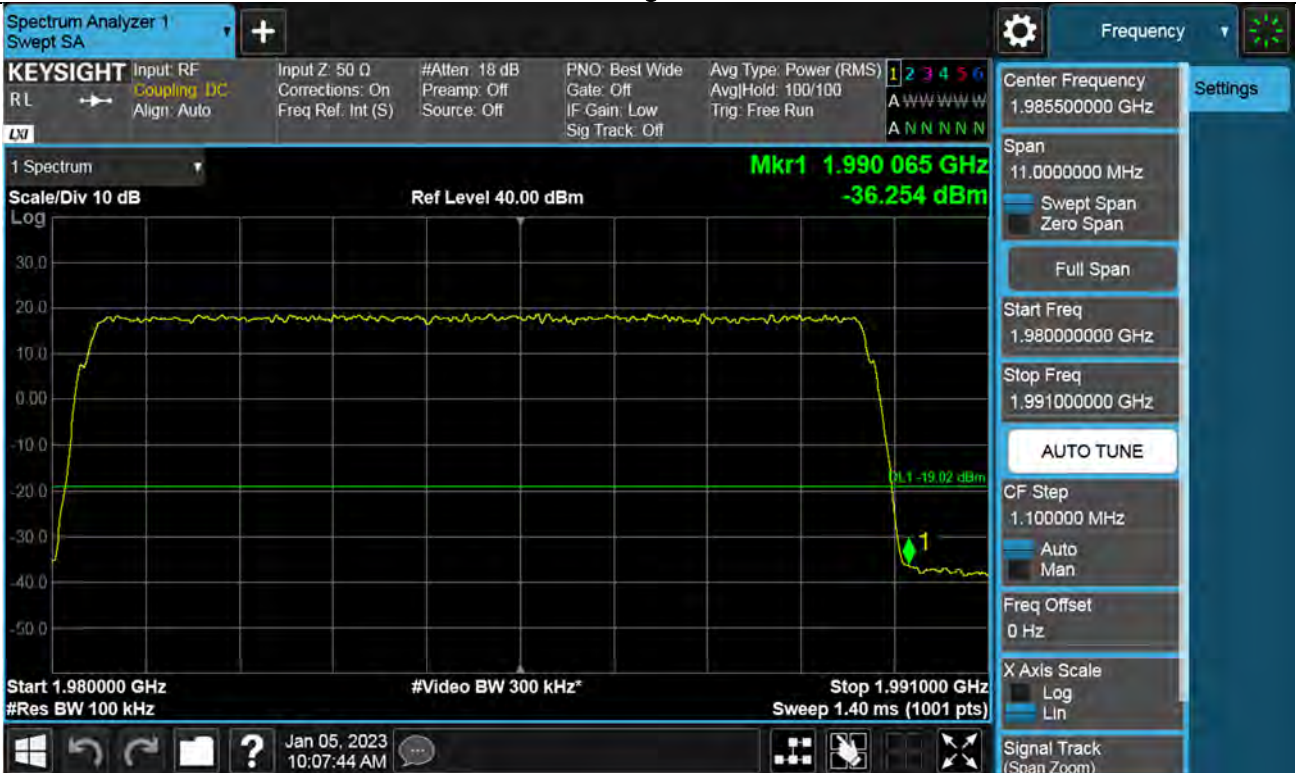

Antenna 2 / (4 Port) DSS B2 10 MHz 1 Carrier + DSS B2 10 MHz 1 Carrier [2 Carrier][1C+1C] / QPSK / High / Non-Contiguous