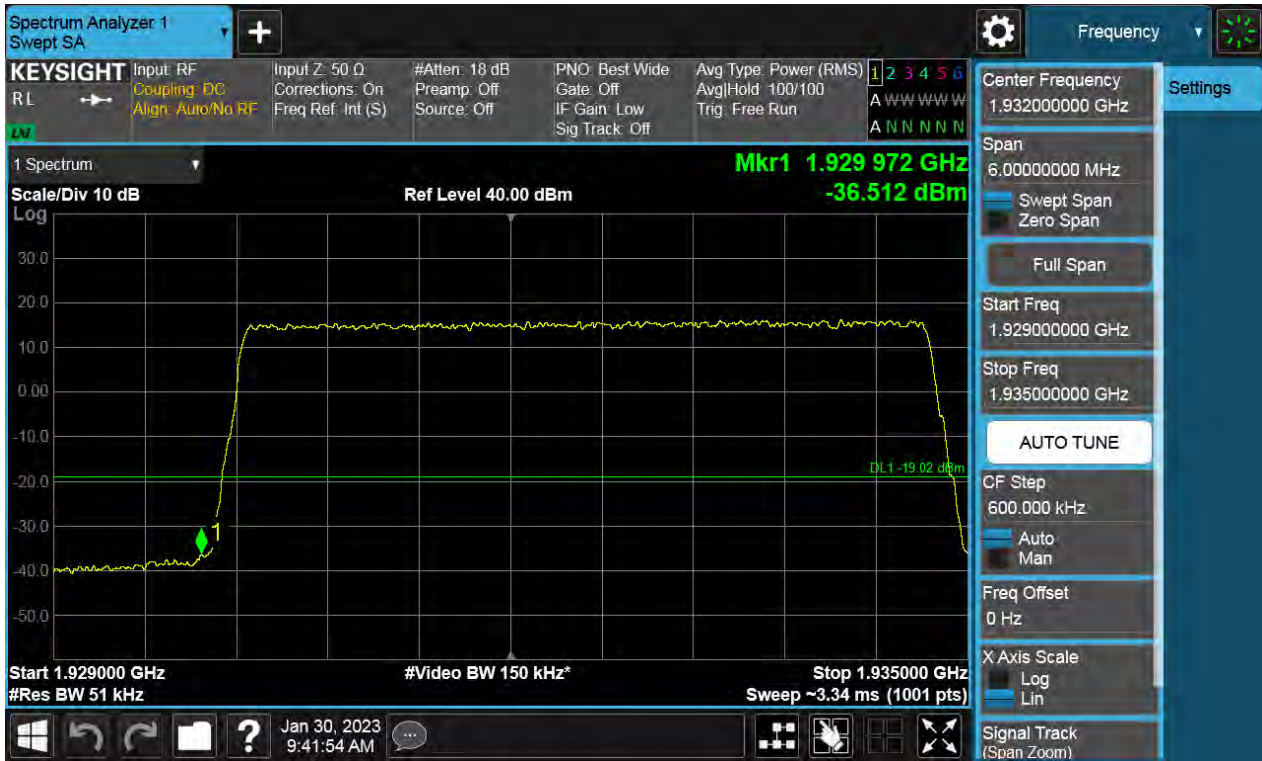

Antenna 1 / (4 Port) DSS B2 10 MHz 1 Carrier + LTE B2 5 MHz 1 Carrier + LTE B2 5 MHz 1 Carrier [3 Carrier][2C+1C] / 16QAM / High / Non-Contiguous

Antenna 2 / (4 Port) DSS B2 20 MHz 1 Carrier + LTE B2 5 MHz 1 Carrier + LTE B2 5 MHz 1 Carrier [3 Carrier][1C+2C] / QPSK / Low / Non-Contiguous

Antenna 1 / (4 Port) DSS B2 20 MHz 1 Carrier + LTE B2 5 MHz 1 Carrier + LTE B2 5 MHz 1 Carrier [3 Carrier][1C+2C] / 16QAM / High / Non-Contiguous

Antenna 1 / (4 Port) DSS B2 20 MHz 1 Carrier + LTE B2 5 MHz 1 Carrier + LTE B2 5 MHz 1 Carrier [3 Carrier][2C+1C] / QPSK / Low / Non-Contiguous

Antenna 3 / (4 Port) DSS B2 20 MHz 1 Carrier + LTE B2 5 MHz 1 Carrier + LTE B2 5 MHz 1 Carrier [3 Carrier][2C+1C] / 16QAM / High / Non-Contiguous

Antenna 2 / (4 Port) DSS B2 10 MHz 1 Carrier + 5G NR n2 5 MHz 1 Carrier + 5G NR n2 5 MHz 1 Carrer [3 Carrier][1C+2C] / 256QAM / Low / Non-Contiguous