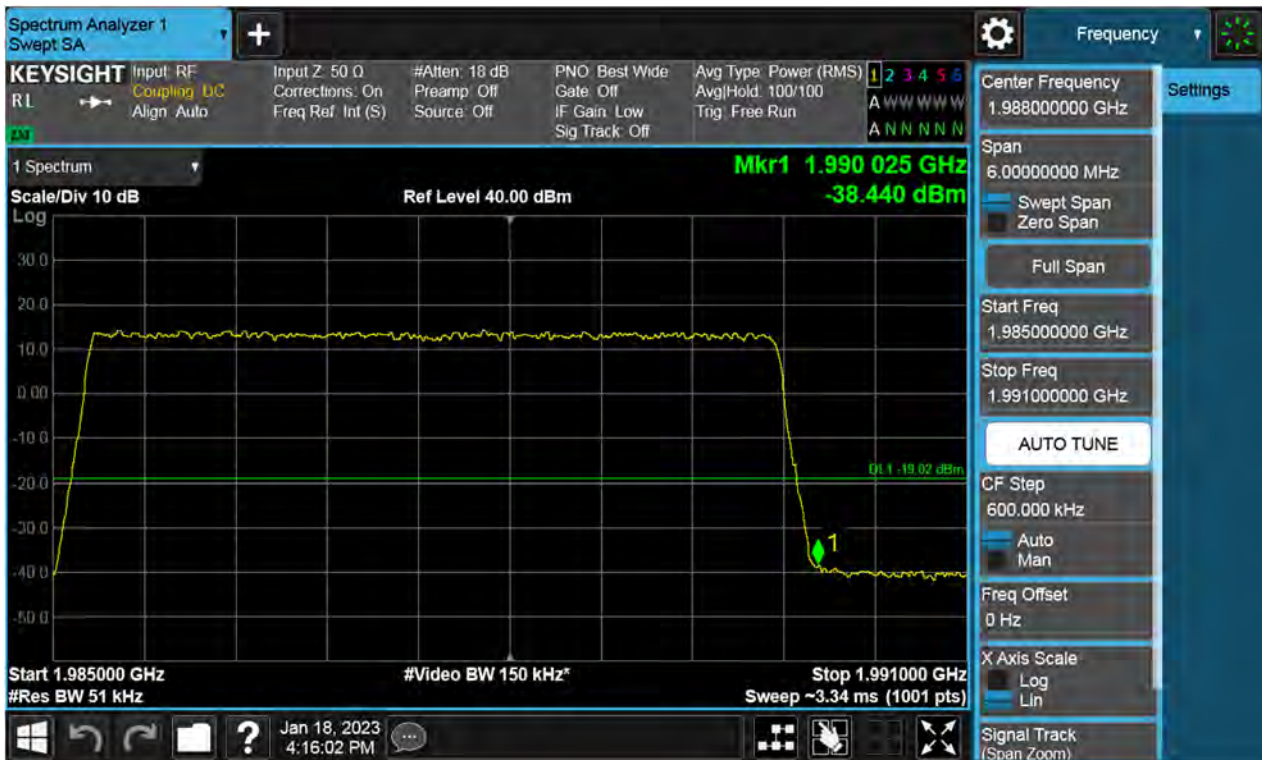

Antenna 1 / (4 Port) DSS B2 10 MHz 1 Carrier + 5G NR n2 15 MHz 1 Carrier + LTE B2 5 MHz 1 Carrer [3 Carrier] / 64QAM / High