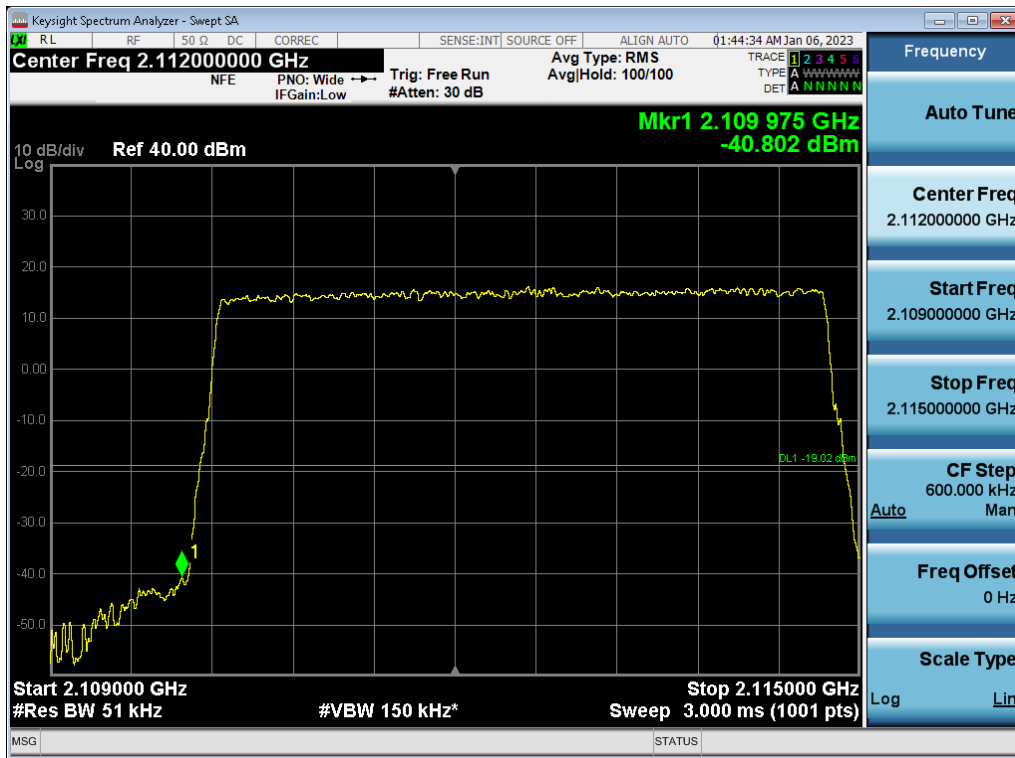

Antenna 0 / (4 Port) LTE B66 5 MHz 1 Carrier + 5G NR n66 5 MHz 1 Carrier + 5G NR n66 5 MHz 1 Carrier + 5G NR n66 5 MHz 1 Carrier [4 Carrier] [3C+1C] / 64QAM / Low / Non-Contiguous