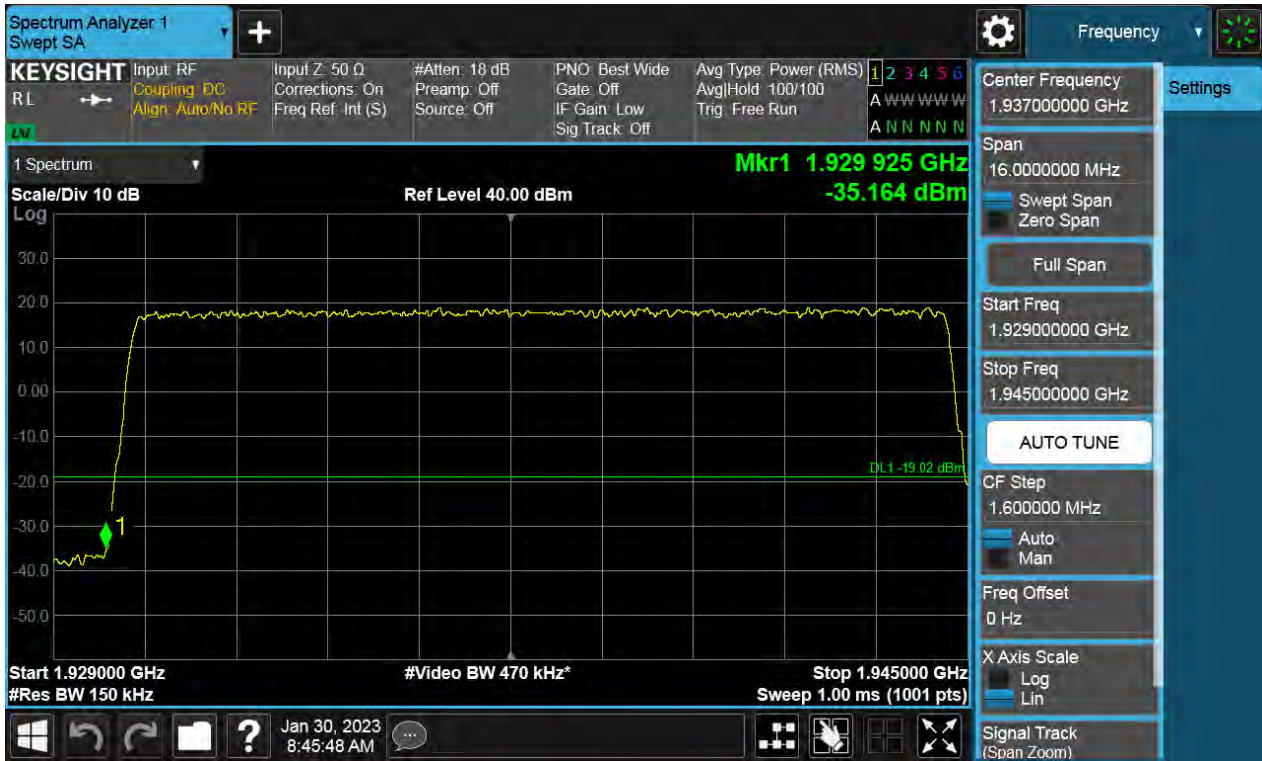

Antenna 2 / (4 Port) DSS B2 10 MHz 1 Carrier + 5G NR n2 5 MHz 1 Carrier + LTE B2 5 MHz 1 Carrer [3 Carrier][1C+2C] / QPSK / High / Non-Contiguous

Antenna 0 / (4 Port) DSS B2 10 MHz 1 Carrier + 5G NR n2 5 MHz 1 Carrier + LTE B2 5 MHz 1 Carrer [3 Carrier][2C+1C] / QPSK/ Low / Non-Contiguous

Antenna 3 / (4 Port) DSS B2 10 MHz 1 Carrier + 5G NR n2 5 MHz 1 Carrier + LTE B2 5 MHz 1 Carrer [3 Carrier][2C+1C] / QPSK/ High / Non-Contiguous

Antenna 3 / (4 Port) DSS B2 10 MHz 1 Carrier + 5G NR n2 15 MHz 1 Carrier + LTE B2 5 MHz 1 Carrer [3 Carrier][1C+2C] / 256QAM / Low / Non-Contiguous

Antenna 1 / (4 Port) DSS B2 10 MHz 1 Carrier + 5G NR n2 15 MHz 1 Carrier + LTE B2 5 MHz 1 Carrer [3 Carrier][1C+2C] / 16QAM / High / Non-Contiguous

Antenna 2 / (4 Port) DSS B2 10 MHz 1 Carrier + 5G NR n2 15 MHz 1 Carrier + LTE B2 5 MHz 1 Carrer [3 Carrier][2C+1C] / QPSK / Low / Non-Contiguous