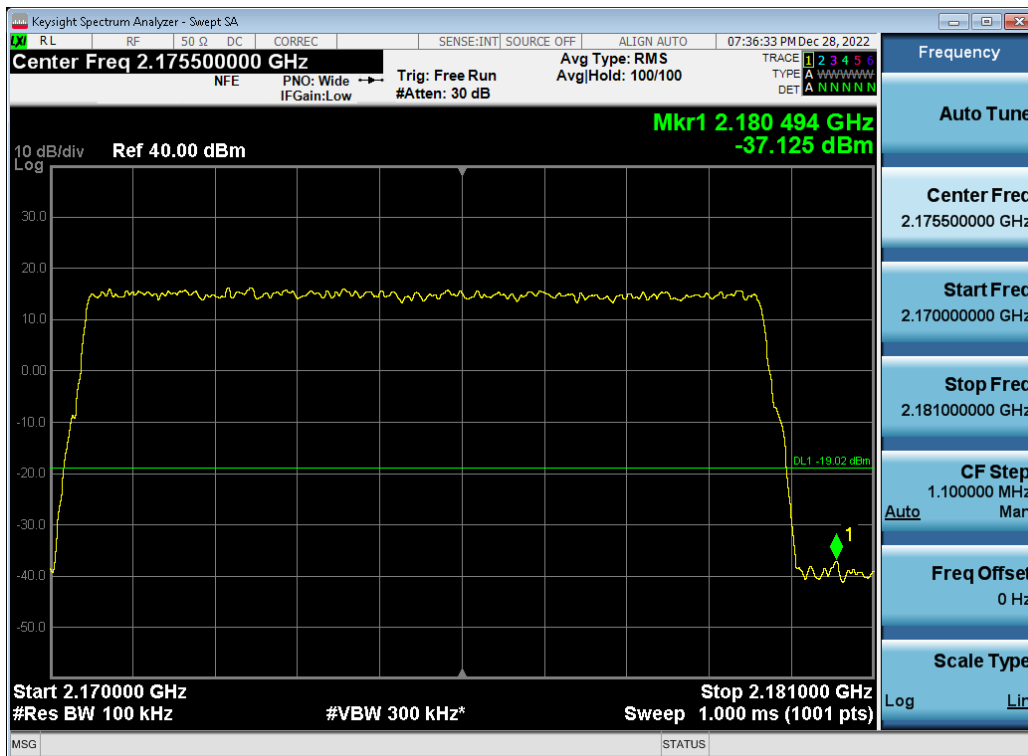

Antenna 2 / (4 Port) DSS B66 10 MHz 1 Carrier + DSS B66 10 MHz 1 Carrier + DSS B66 10 MHz 1 Carrier [3 Carrier]
[2C+1C] / 256QAM / High / Non-Contiguous