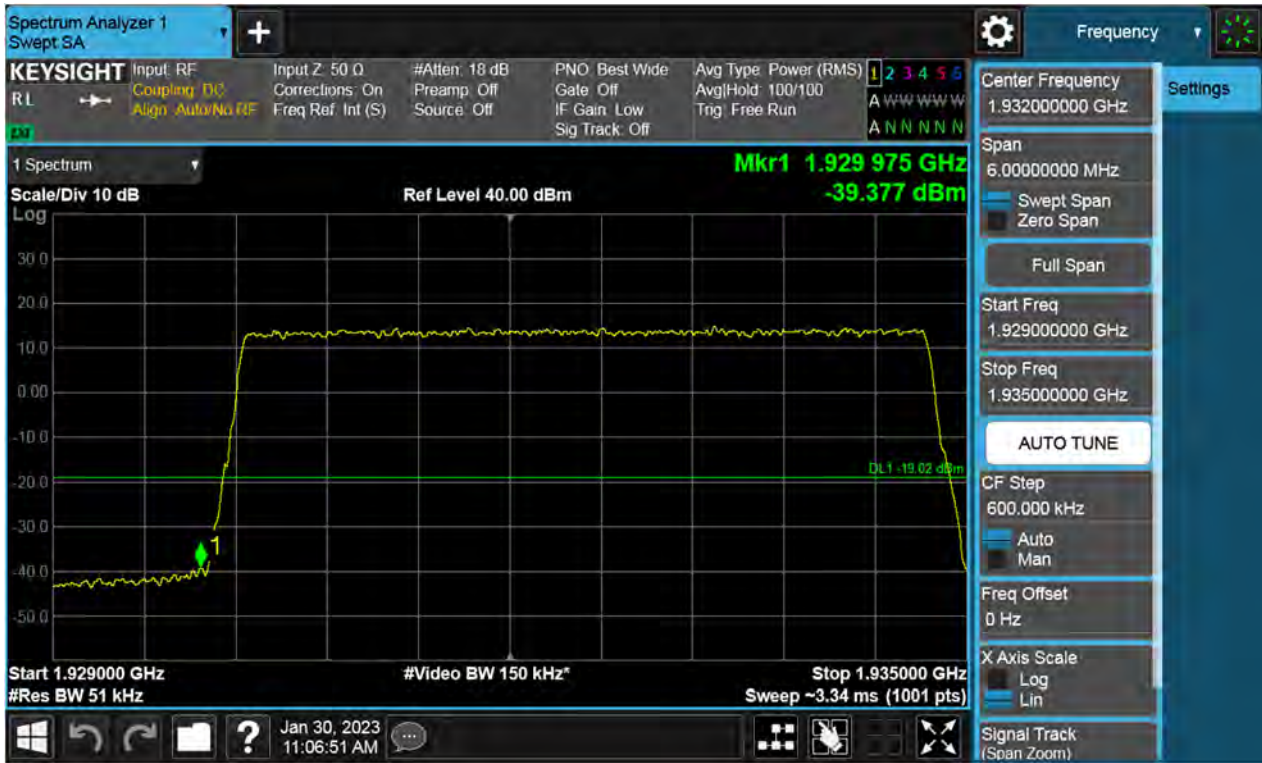

Antenna 2 / (4 Port) 5G NR n2 20 MHz 1 Carrier + 5G NR n2 5 MHz 1 Carrier + 5G NR n2 5 MHz 1 Carrier [3 Carrier][2C+1C]
/ 256QAM / High / Non-Contiguous

Antenna 0 / (4 Port) 5G NR n2 5 MHz 1 Carrier + 5G NR n2 5 MHz 1 Carrier + LTE B2 5 MHz 1 Carrier [3 Carrier][1C+2C] / QPSK / Low / Non-Contiguous

Antenna 1 / (4 Port) 5G NR n2 5 MHz 1 Carrier + 5G NR n2 5 MHz 1 Carrier + LTE B2 5 MHz 1 Carrier [3 Carrier][1C+2C] / 256QAM / High / Non-Contiguous

Antenna 3 / (4 Port) 5G NR n2 5 MHz 1 Carrier + 5G NR n2 5 MHz 1 Carrier + LTE B2 5 MHz 1 Carrier [3 Carrier][2C+1C] / 16QAM / Low / Non-Contiguous

Antenna 3 / (4 Port) 5G NR n2 5 MHz 1 Carrier + 5G NR n2 5 MHz 1 Carrier + LTE B2 5 MHz 1 Carrier [3 Carrier][2C+1C] / 16QAM / High / Non-Contiguous

Antenna 3 / (4 Port) 5G NR n2 5 MHz 1 Carrier + 5G NR n2 20 MHz 1 Carrier + LTE B2 5 MHz 1 Carrier [3 Carrier][1C+2C] / 256QAM / Low / Non-Contiguous