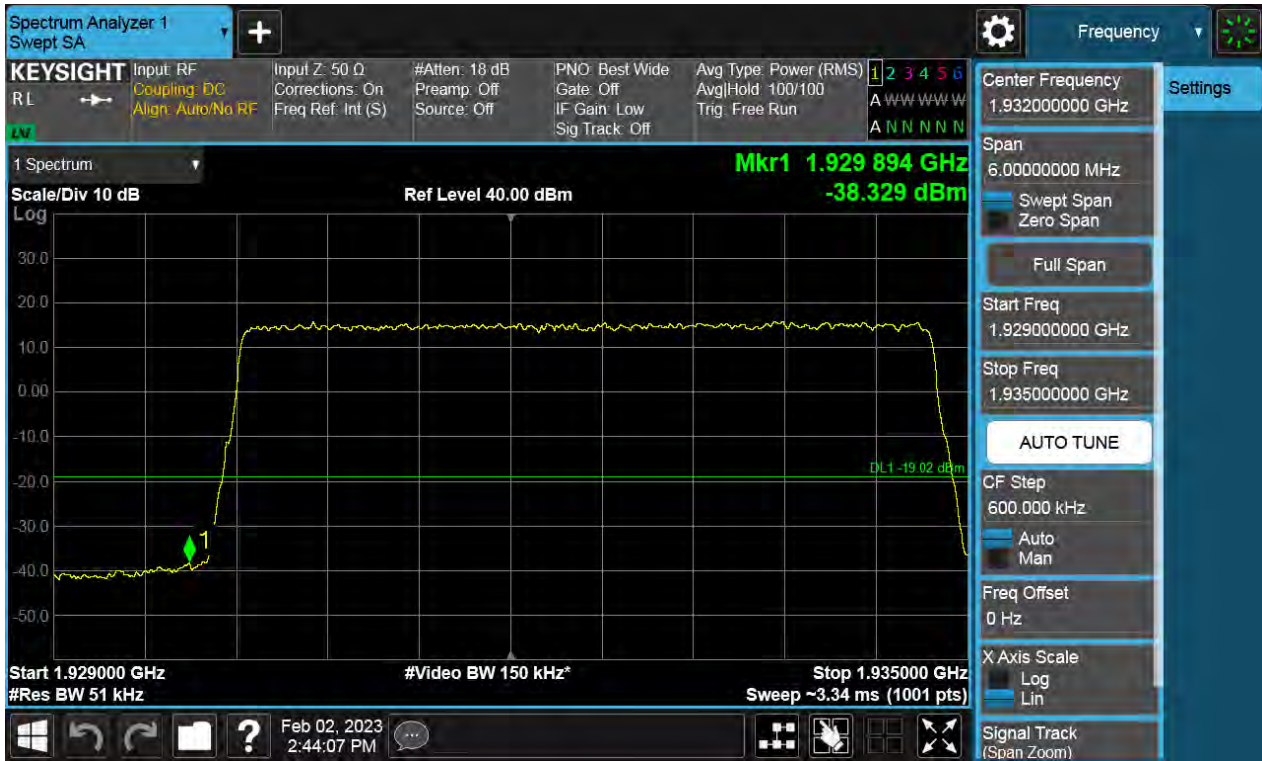

Antenna 3 / (4 Port) 5G NR n2 5 MHz 1 Carrier + 5G NR n2 5 MHz 1 Carrier + LTE B2 5 MHz 1 Carrier [3 Carrier][2C+1C] / 16QAM / High / Non-Contiguous

Antenna 3 / (4 Port) 5G NR n2 5 MHz 1 Carrier + 5G NR n2 20 MHz 1 Carrier + LTE B2 5 MHz 1 Carrier [3 Carrier][1C+2C] / 256QAM / Low / Non-Contiguous

Antenna 0 / (4 Port) 5G NR n2 5 MHz 1 Carrier + 5G NR n2 20 MHz 1 Carrier + LTE B2 5 MHz 1 Carrier [3 Carrier][1C+2C] / 64QAM / High / Non-Contiguous

Antenna 1 / (4 Port) 5G NR n2 5 MHz 1 Carrier + 5G NR n2 20 MHz 1 Carrier + LTE B2 5 MHz 1 Carrier [3 Carrier][2C+1C] / QPSK / Low / Non-Contiguous

Antenna 1 / (4 Port) 5G NR n2 5 MHz 1 Carrier + 5G NR n2 20 MHz 1 Carrier + LTE B2 5 MHz 1 Carrier [3 Carrier][2C+1C] / 64QAM / High / Non-Contiguous

Antenna 3 / (4 Port) DSS B2 10 MHz 1 Carrier + LTE B2 5 MHz 1 Carrier + LTE B2 5 MHz 1 Carrier [3 Carrier][1C+2C] / 256QAM / Low / Non-Contiguous