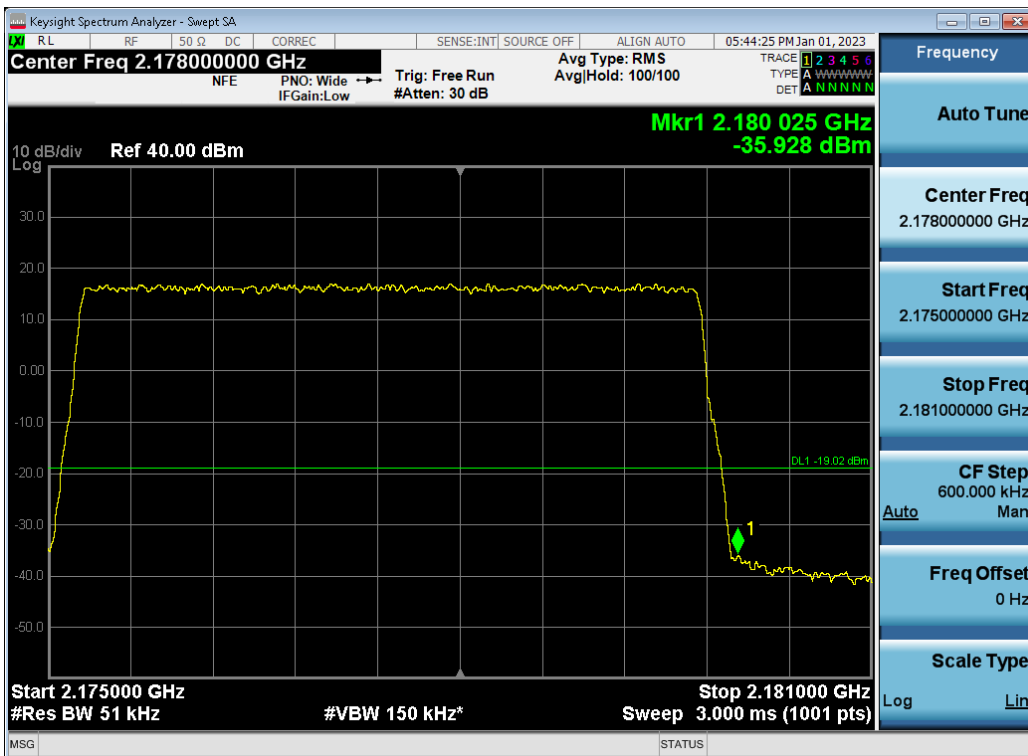

Antenna 0 / (4 Port) 5G NR n66 5 MHz 1 Carrier + 5G NR n66 5 MHz 1 Carrier + 5G NR n66 5 MHz 1 Carrier [3 Carrier]
[1C+2C] / 64QAM / High / Non-Contiguous