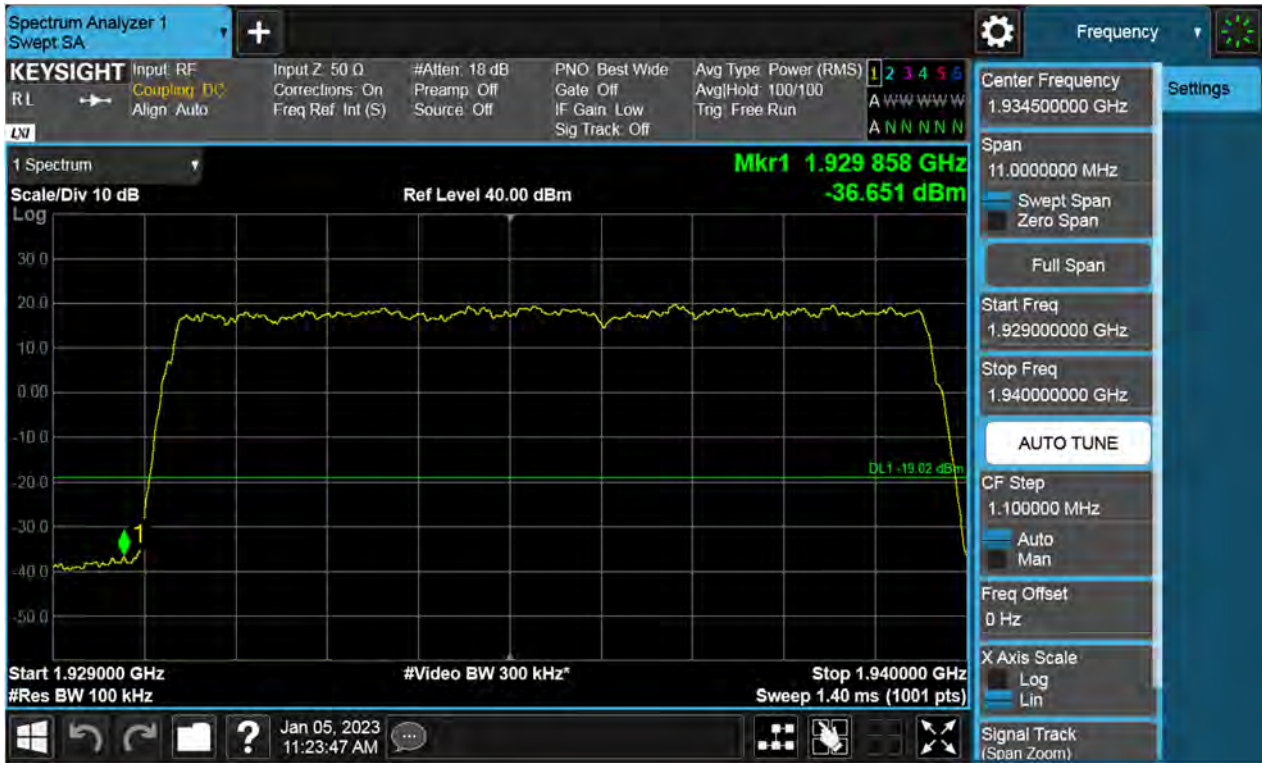

Antenna 0 / (4 Port) LTE B66 5 MHz 1 Carrier + 5G NR n66 5 MHz 1 Carrier + DSS B66 10 MHz 1 Carrier + 5G NR n66 20 MHz 1 Carrier [4 Carrier] / QPSK / High / Contiguous

Antenna 0 / (4 Port) DSS B66 5 MHz 1 Carrier + LTE B66 5 MHz 1 Carrier + LTE B66 5 MHz 1 Carrier + LTE B66 10 MHz 1 Carrier [4 Carrier] / 16QAM / Low / Contiguous

Antenna 0 / (4 Port) DSS B66 5 MHz 1 Carrier + LTE B66 5 MHz 1 Carrier + LTE B66 5 MHz 1 Carrier + LTE B66 10 MHz 1 Carrier [4 Carrier] / 64QAM / High / Contiguous

Antenna 0 / (4 Port) LTE B66 5 MHz 1 Carrier + DSS B66 10 MHz 1 Carrier + DSS B66 10 MHz 1 Carrier + DSS B66 15 MHz 1 Carrier [4 Carrier] / 16QAM / Low / Contiguous

Antenna 0 / (4 Port) LTE B66 5 MHz 1 Carrier + DSS B66 10 MHz 1 Carrier + DSS B66 10 MHz 1 Carrier + DSS B66 15 MHz 1 Carrier [4 Carrier] / 64QAM / High / Contiguous

Antenna 3 / (4 Port) DSS B2 10 MHz 1 Carrier + DSS B2 10 MHz 1 Carrier [2 Carrier][1C+1C] / 16QAM / Low / Non-Contiguous