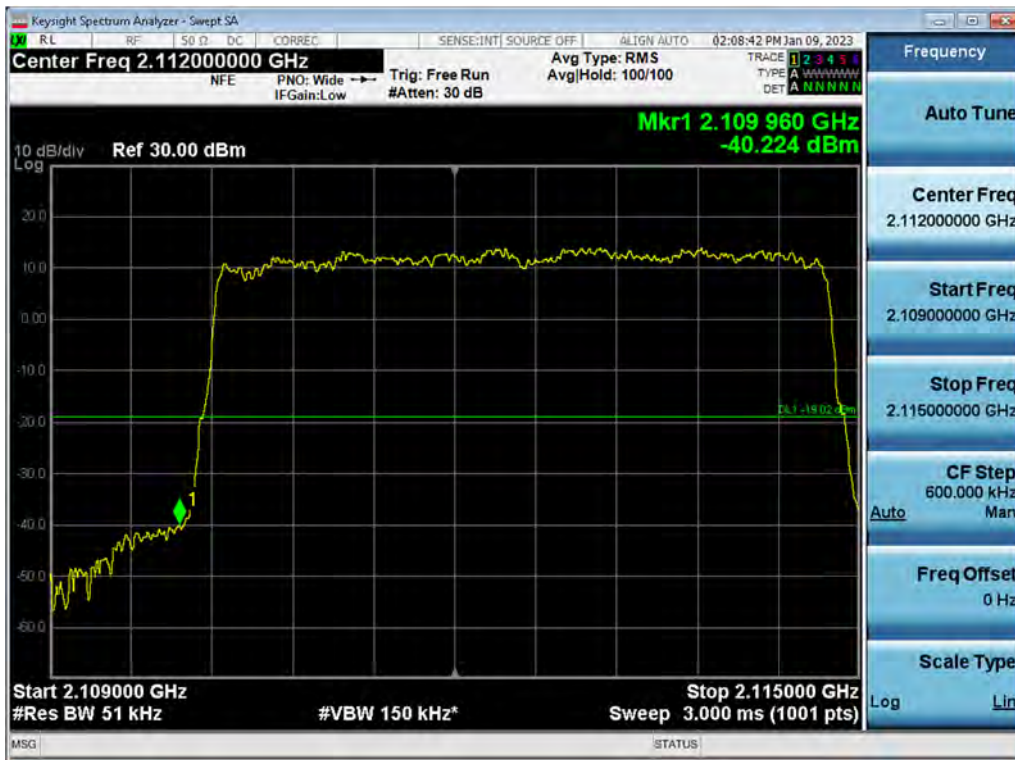

Antenna 1 / (4 Port) LTE B66 5 MHz 1 Carrier + 5G NR n66 5 MHz 1 Carrier + 5G NR n66 5 MHz 1 Carrier + DSS B66 10 MHz 1 Carrier [4 Carrier] / 16QAM / High / Contiguous

Antenna 0 / (4 Port) LTE B66 5 MHz 1 Carrier + 5G NR n66 5 MHz 1 Carrier + DSS B66 10 MHz 1 Carrier + 5G NR n66 20 MHz 1 Carrier [4 Carrier] / QPSK / Low / Contiguous

Antenna 0 / (4 Port) LTE B66 5 MHz 1 Carrier + 5G NR n66 5 MHz 1 Carrier + DSS B66 10 MHz 1 Carrier + 5G NR n66 20 MHz 1 Carrier [4 Carrier] / QPSK / High / Contiguous

Antenna 0 / (4 Port) DSS B66 5 MHz 1 Carrier + LTE B66 5 MHz 1 Carrier + LTE B66 5 MHz 1 Carrier + LTE B66 10 MHz 1 Carrier [4 Carrier] / 16QAM / Low / Contiguous

Antenna 0 / (4 Port) DSS B66 5 MHz 1 Carrier + LTE B66 5 MHz 1 Carrier + LTE B66 5 MHz 1 Carrier + LTE B66 10 MHz 1 Carrier [4 Carrier] / 64QAM / High / Contiguous

Antenna 0 / (4 Port) LTE B66 5 MHz 1 Carrier + DSS B66 10 MHz 1 Carrier + DSS B66 10 MHz 1 Carrier + DSS B66 15 MHz 1 Carrier [4 Carrier] / 16QAM / Low / Contiguous