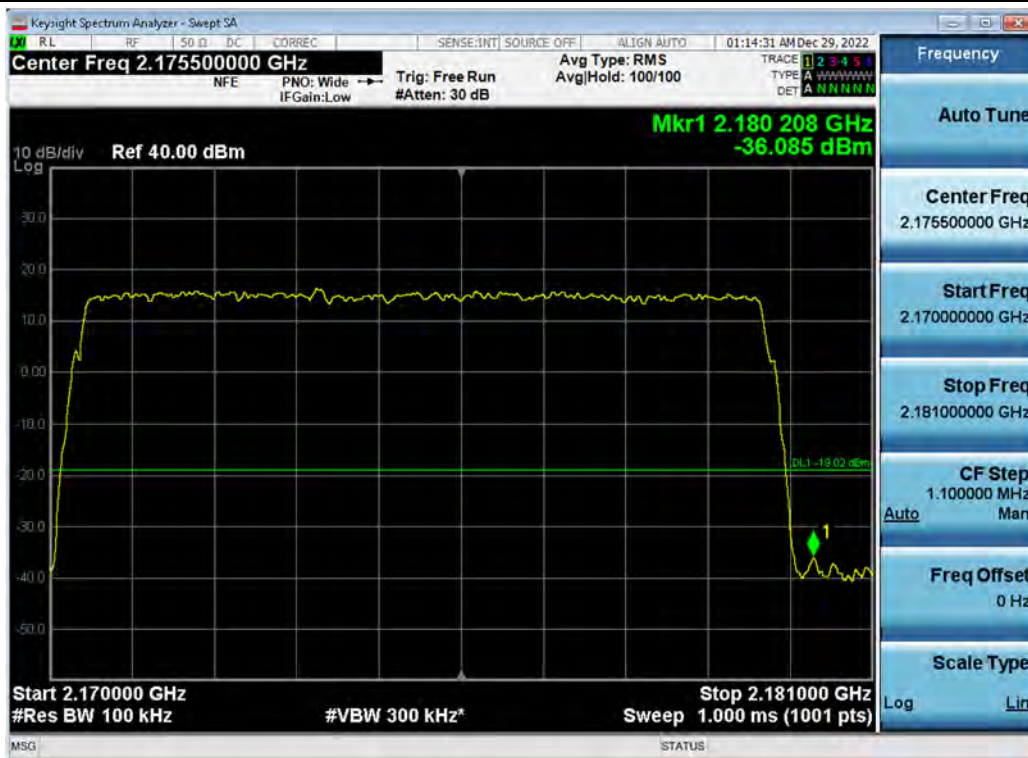

Antenna 1 / (4 Port) DSS B66 10 MHz 1 Carrier + DSS B66 10 MHz 1 Carrier + DSS B66 20 MHz 1 Carrier [3 Carrier] / 256QAM / High / Contiguous