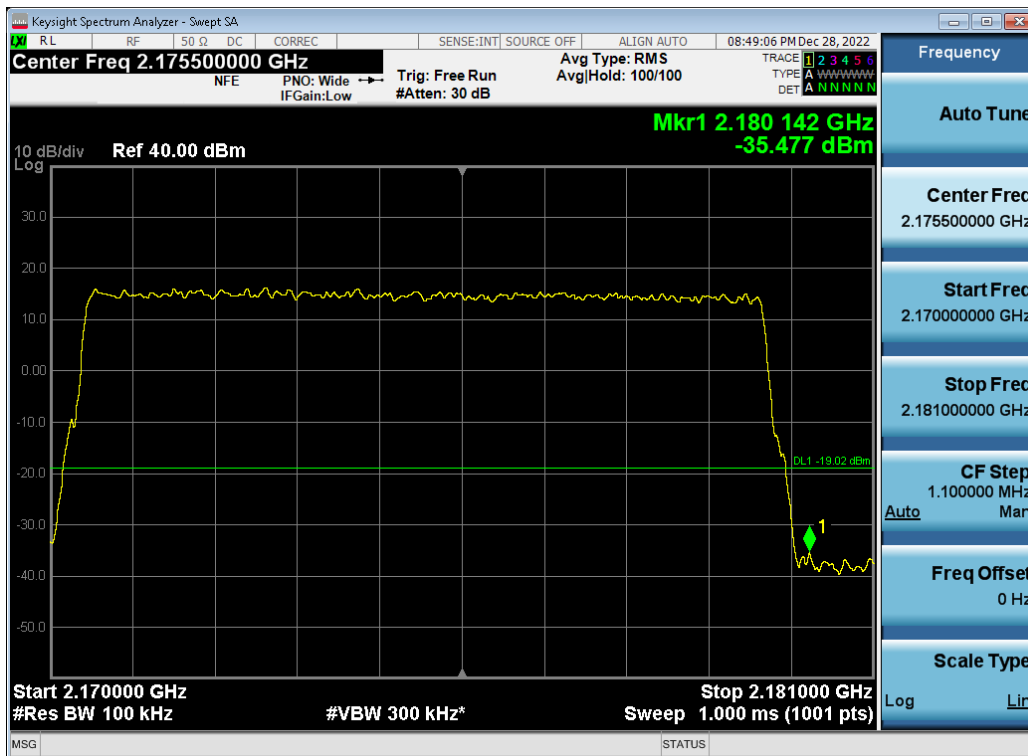

Antenna 3 / (4 Port) DSS B66 10 MHz 1 Carrier + DSS B66 10 MHz 1 Carrier + DSS B66 10 MHz 1 Carrier [3 Carrier]
[1C+2C] / 64QAM / High / Non-Contiguous