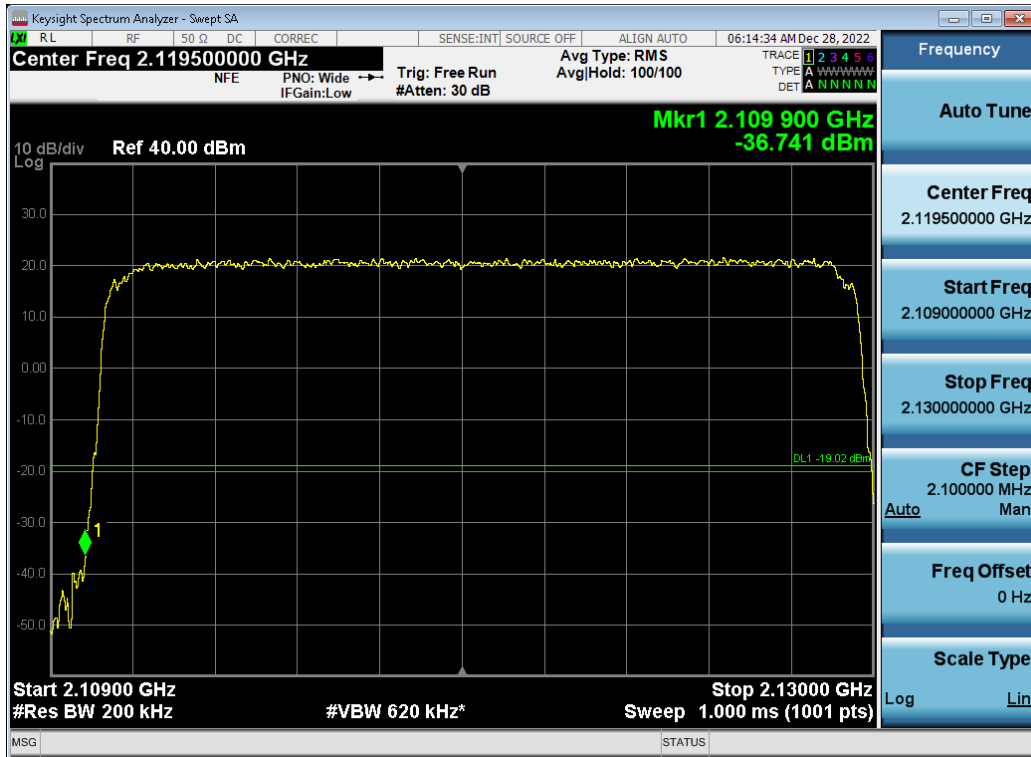

Antenna 0 / (4 Port) DSS B66 20 MHz 5to5 [1 Carrier] / 64QAM / Low