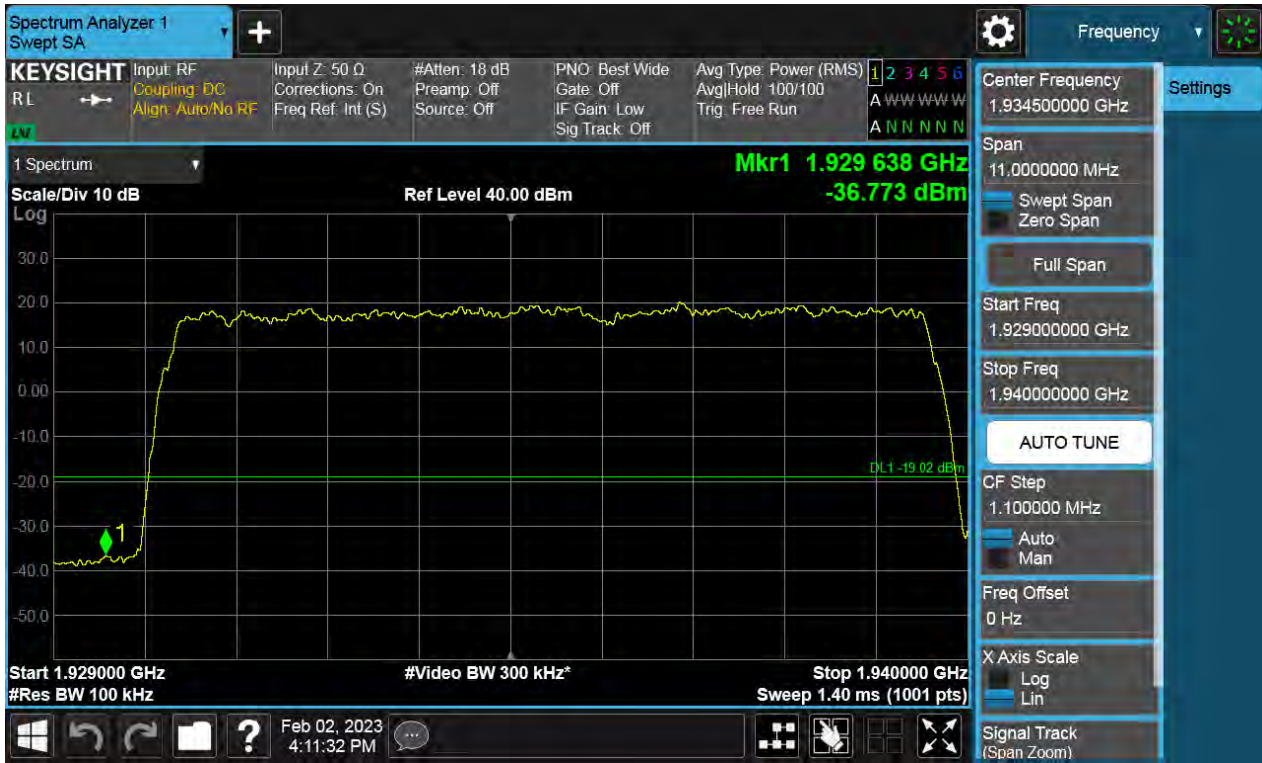

Antenna 0 / (4 Port) 5G NR n2 5 MHz 1 Carrier + 5G NR n2 20 MHz 1 Carrier + LTE B2 5 MHz 1 Carrier [3 Carrier][1C+2C] / 64QAM / High / Non-Contiguous

Antenna 1 / (4 Port) 5G NR n2 5 MHz 1 Carrier + 5G NR n2 20 MHz 1 Carrier + LTE B2 5 MHz 1 Carrier [3 Carrier][2C+1C] / QPSK / Low / Non-Contiguous

Antenna 1 / (4 Port) 5G NR n2 5 MHz 1 Carrier + 5G NR n2 20 MHz 1 Carrier + LTE B2 5 MHz 1 Carrier [3 Carrier][2C+1C] / 64QAM / High / Non-Contiguous

Antenna 3 / (4 Port) DSS B2 10 MHz 1 Carrier + LTE B2 5 MHz 1 Carrier + LTE B2 5 MHz 1 Carrier [3 Carrier][1C+2C] / 256QAM / Low / Non-Contiguous

Antenna 2 / (4 Port) DSS B2 10 MHz 1 Carrier + LTE B2 5 MHz 1 Carrier + LTE B2 5 MHz 1 Carrier [3 Carrier][1C+2C] / 256QAM / High / Non-Contiguous

Antenna 0 / (4 Port) DSS B2 10 MHz 1 Carrier + LTE B2 5 MHz 1 Carrier + LTE B2 5 MHz 1 Carrier [3 Carrier][2C+1C] / 16QAM / Low / Non-Contiguous