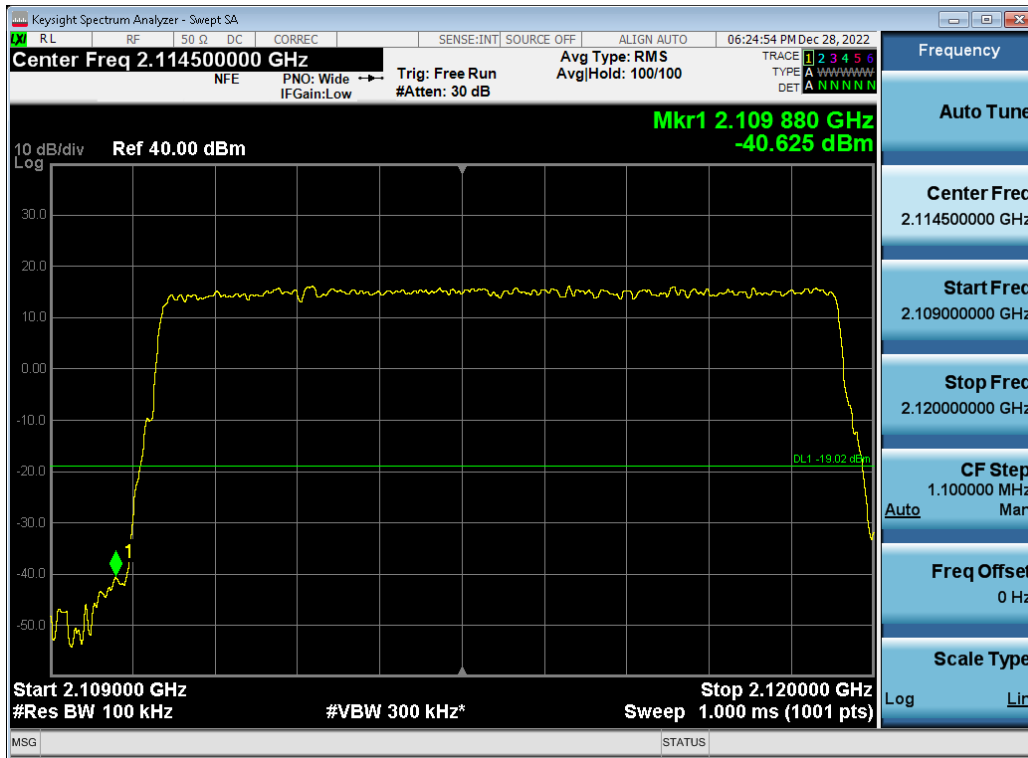

Antenna 0 / (4 Port) DSS B66 10 MHz 1 Carrier + DSS B66 10 MHz 1 Carrier + DSS B66 10 MHz 1 Carrier [3 Carrier]
[2C+1C] / QPSK / Low / Non-Contiguous