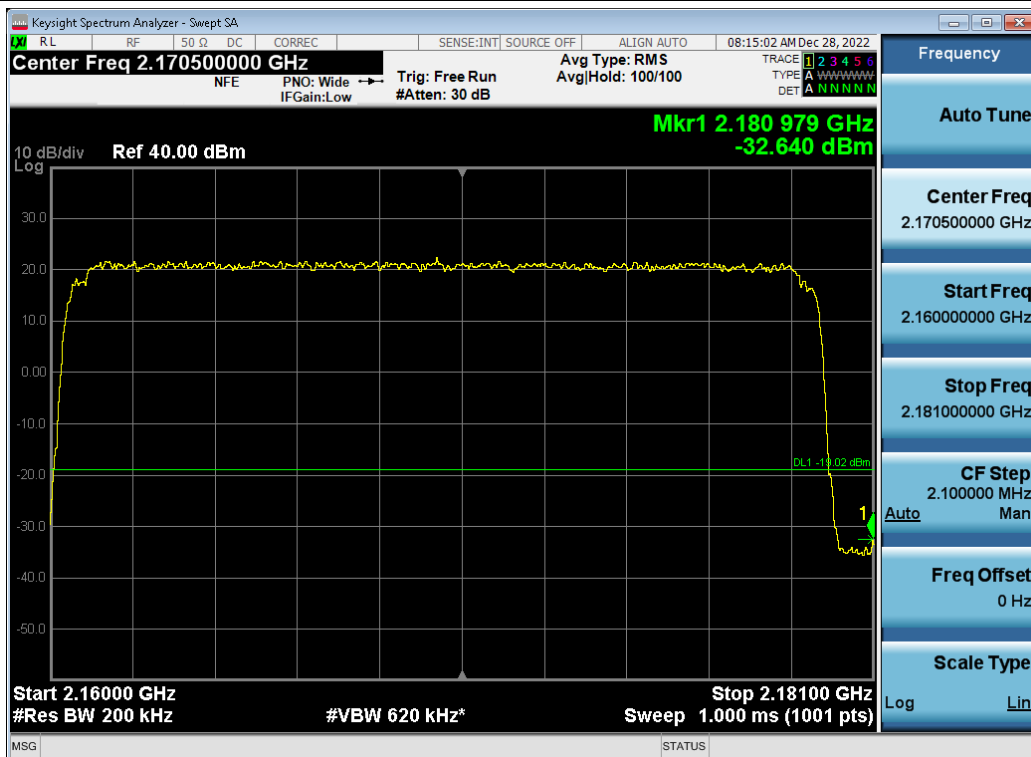

Antenna 1 / (4 Port) DSS B66 20 MHz 5to5 [1 Carrier] / QPSK / High