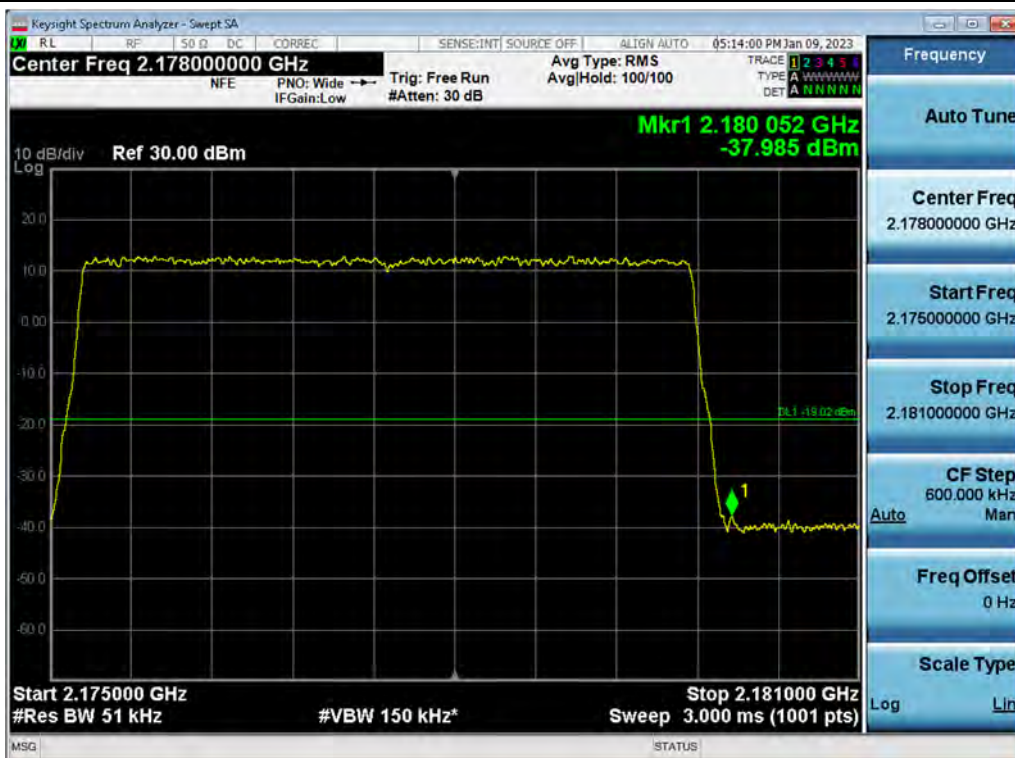

Antenna 0 / (4 Port) LTE B66 5 MHz 1 Carrier + DSS B66 10 MHz 1 Carrier + DSS B66 10 MHz 1 Carrier + DSS B66 15 MHz 1 Carrier [4 Carrier] / 64QAM / High / Contiguous