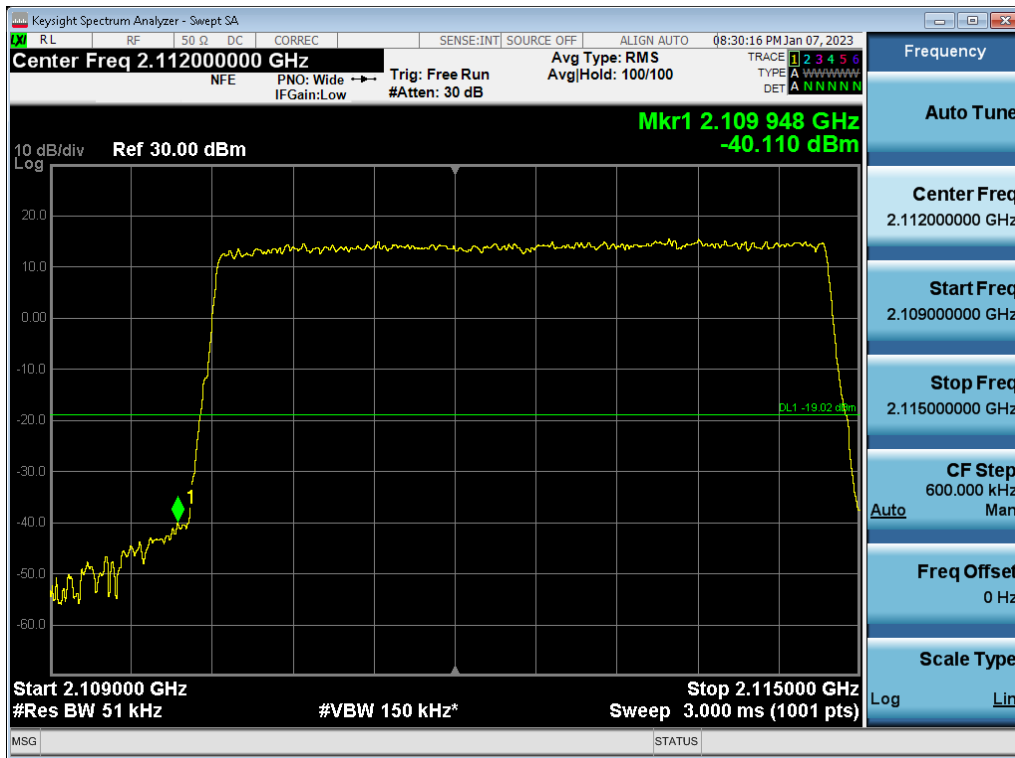

Antenna 1 / (4 Port) LTE B66 5 MHz 1 Carrier + 5G NR n66 5 MHz 1 Carrier + 5G NR n66 5 MHz 1 Carrier + DSS B66 10 MHz 1 Carrier [4 Carrier] [1C+3C] / 256QAM / Low / Non-Contiguous