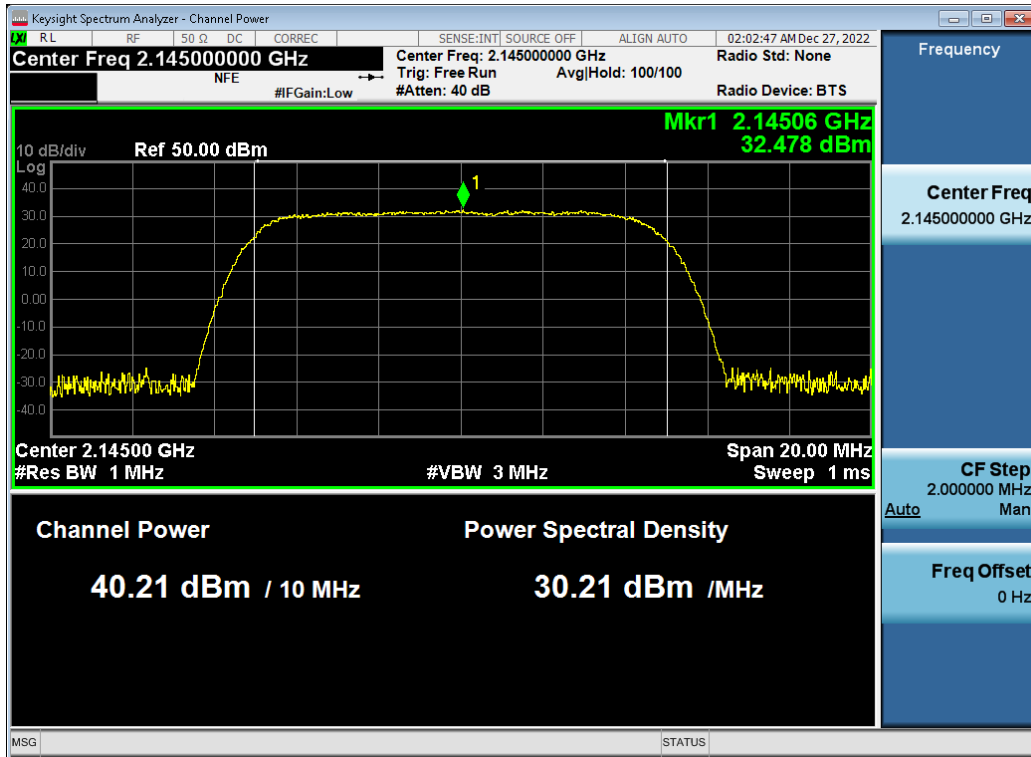

Antenna 1 / (4 Port) DSS B66 10 MHz 5to5 [1 Carrier] / 16QAM / Middle