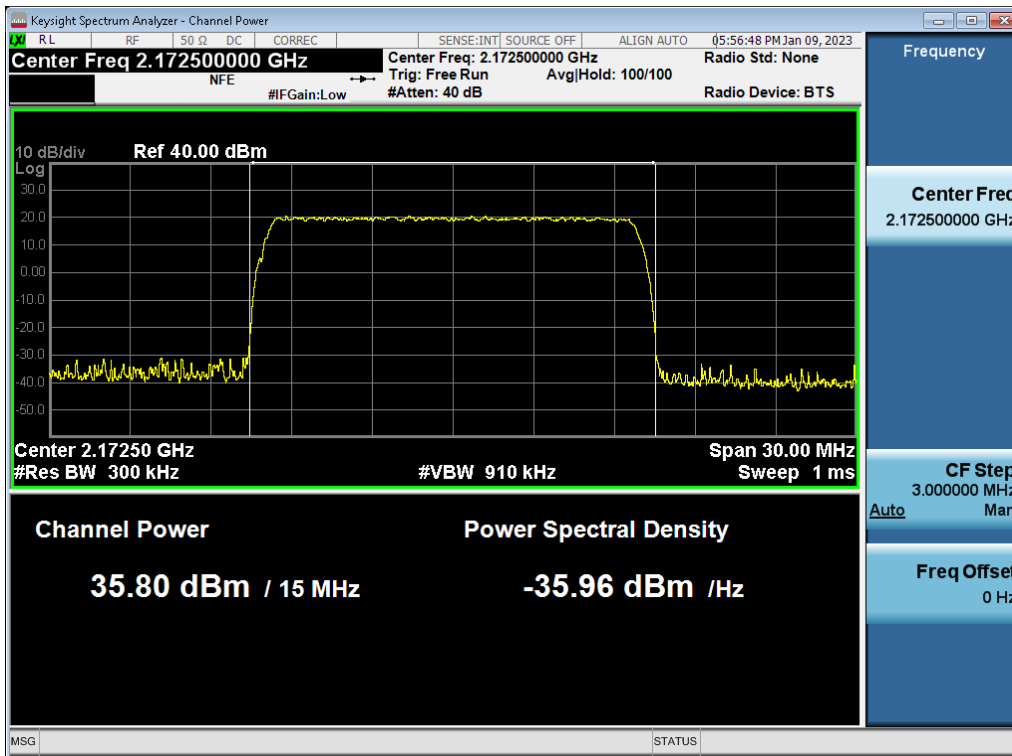

Antenna 1 / (4 Port) LTE B66 5 MHz 1 Carrier + DSS B66 10 MHz 1 Carrier + DSS B66 10 MHz 1 Carrier + DSS B66 15 MHz 1 Carrier [4 Carrier] [3C+1C] / DSS B66 15 MHz 1 Carrier / QPSK / High / Non-Contiguous