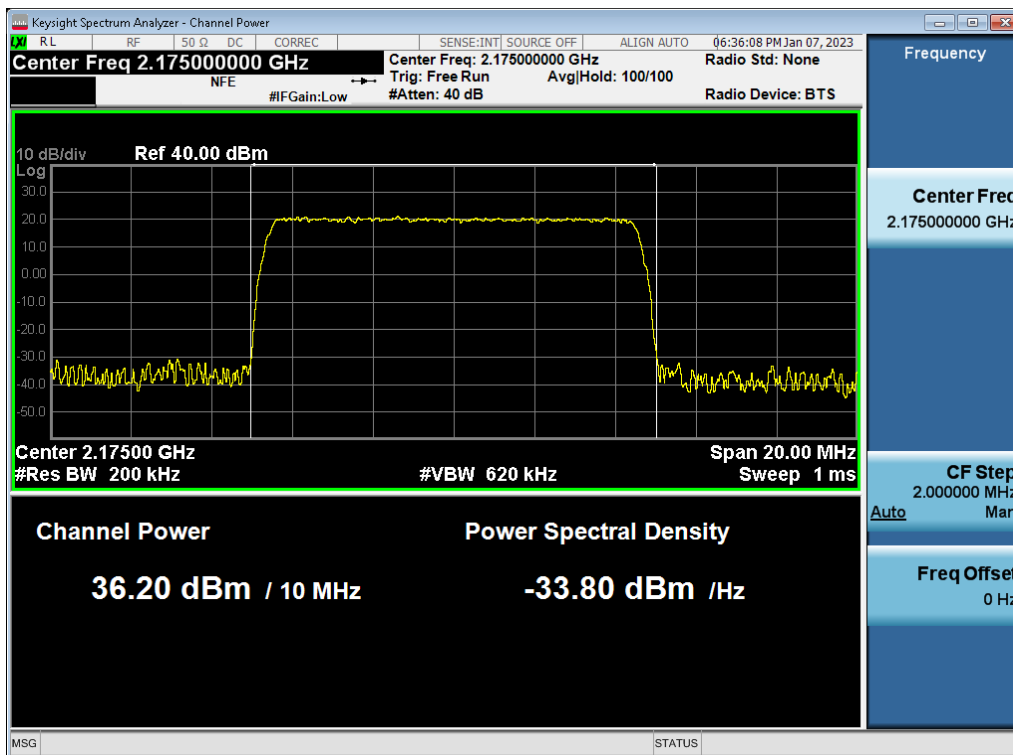

Antenna 1 / (4 Port) LTE B66 5 MHz 1 Carrier + 5G NR n66 5 MHz 1 Carrier + 5G NR n66 5 MHz 1 Carrier + DSS B66 10 MHz 1 Carrier [4 Carrier] [3C+1C] / DSS B66 10 MHz 1 Carrier / 64QAM / High / Non-Contiguous