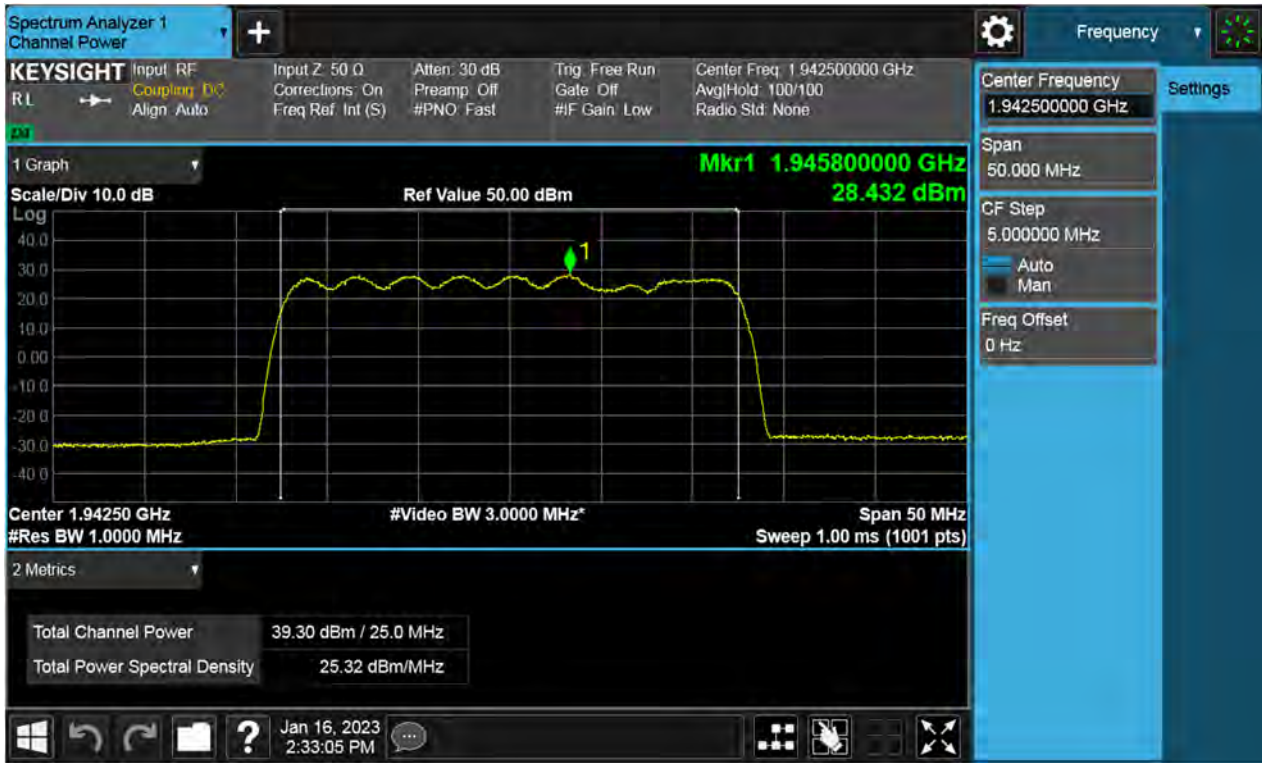

Antenna 1 / (4 Port) 5G NR n2 5 MHz 1 Carrier + 5G NR n2 20 MHz 1 Carrier + LTE B2 5 MHz 1 Carrier [3 Carrier][2C+1C] / Non-Contiguous / 5G NR n2 20 MHz 1 Carrier + 5G NR n2 5 MHz 1 Carrier / 16QAM / Low