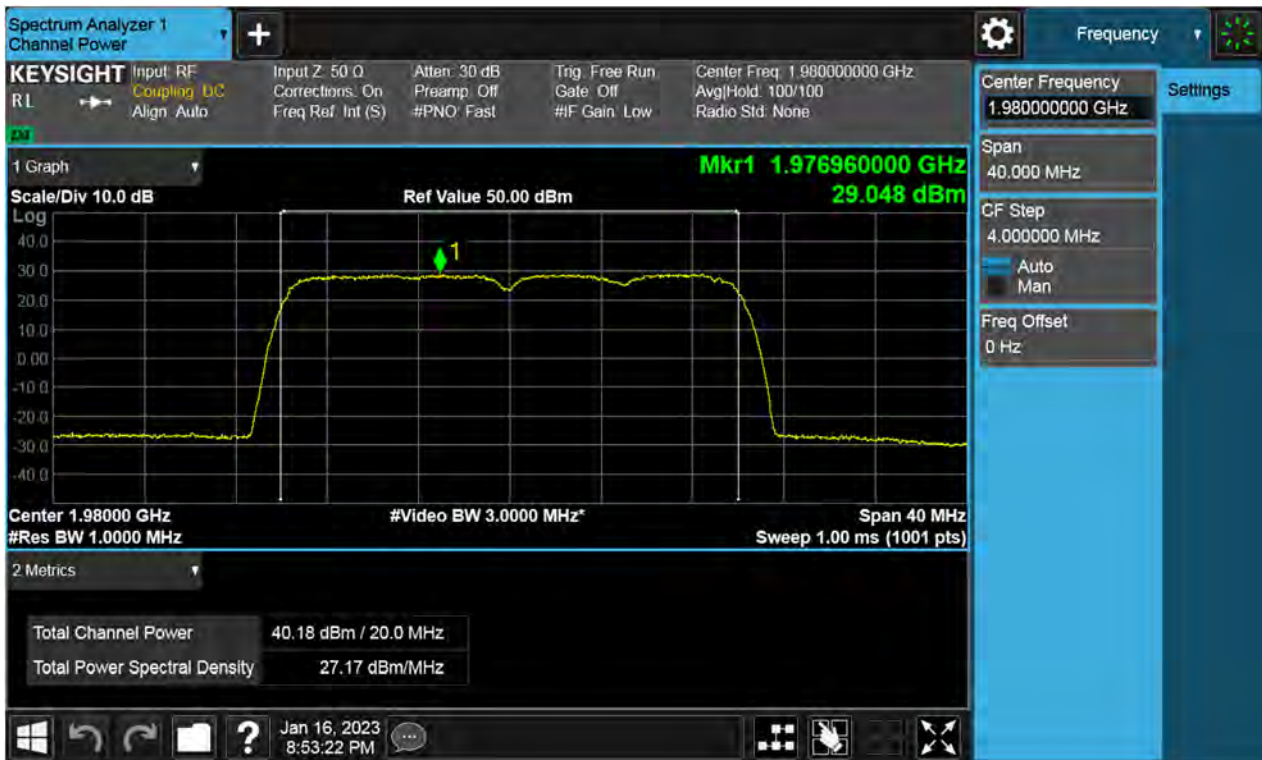

Antenna 0 / (4 Port) DSS B2 10 MHz 1 Carrier + 5G NR n2 5 MHz 1 Carrier + 5G NR n2 5 MHz 1 Carrer [3 Carrier] / 16QAM / High / Contiguous