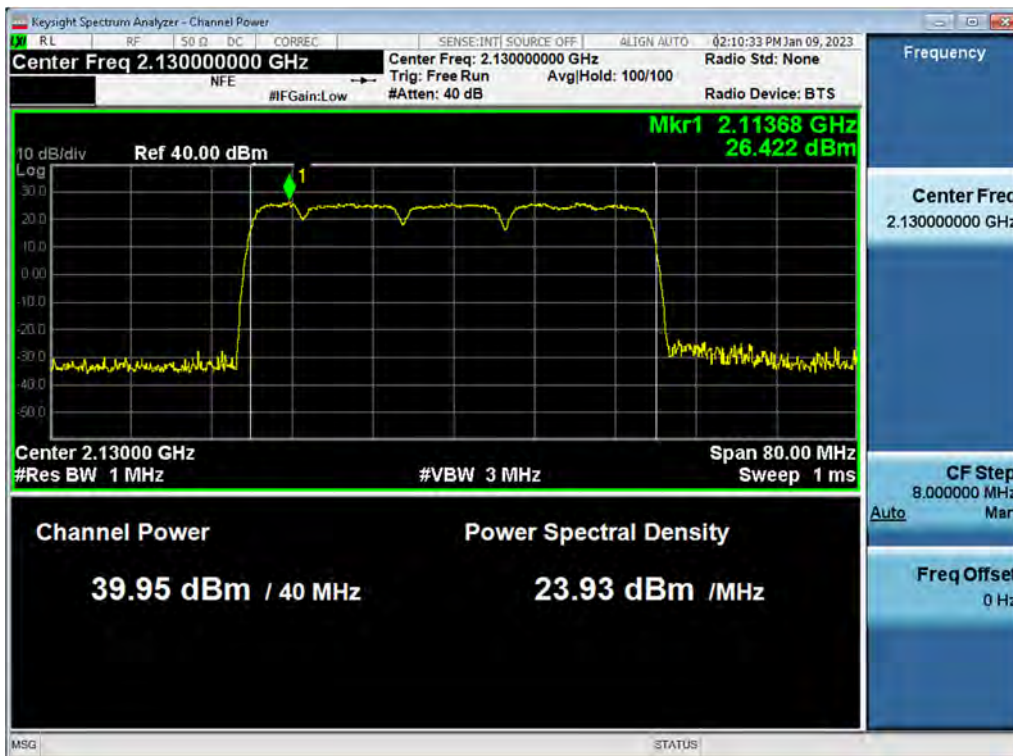

Antenna 1 / (4 Port) LTE B66 5 MHz 1 Carrier + DSS B66 10 MHz 1 Carrier + DSS B66 10 MHz 1 Carrier + DSS B66 15 MHz 1 Carrier [4 Carrier] / 16QAM / LOW / Contiguous