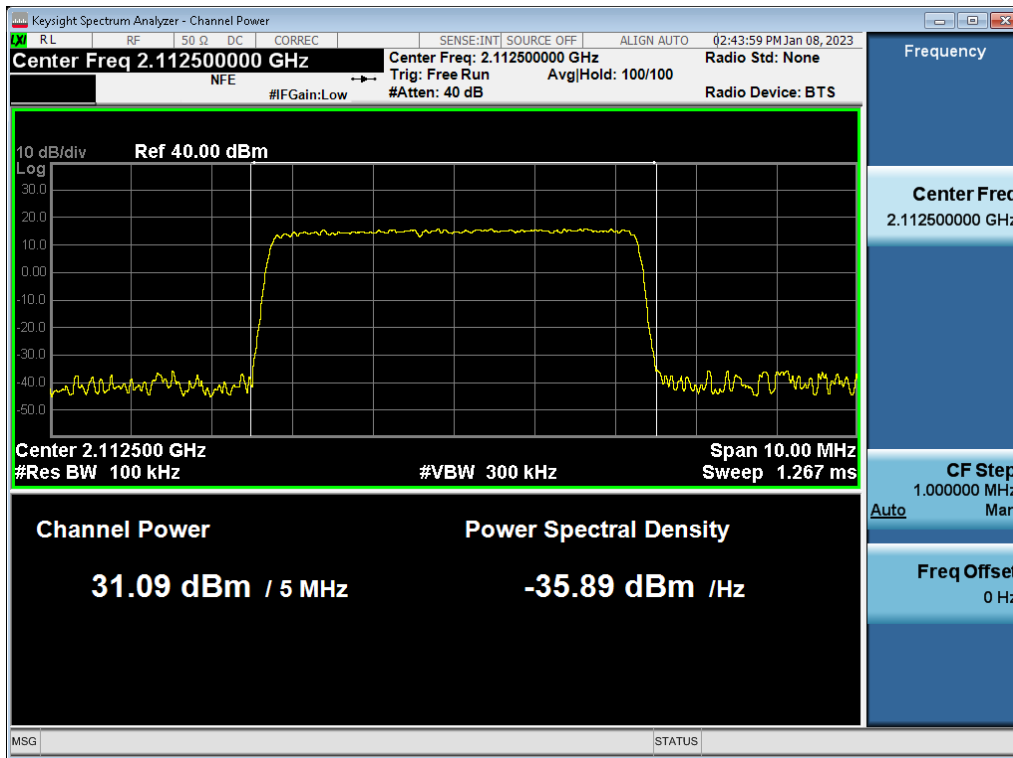

Antenna 1 / (4 Port) LTE B66 5 MHz 1 Carrier + 5G NR n66 5 MHz 1 Carrier + DSS B66 10 MHz 1 Carrier + 5G NR n66 20 MHz 1 Carrier [4 Carrier] [1C+3C] / LTE B66 5 MHz 1 Carrier / QPSK / Low / Non-Contiguous