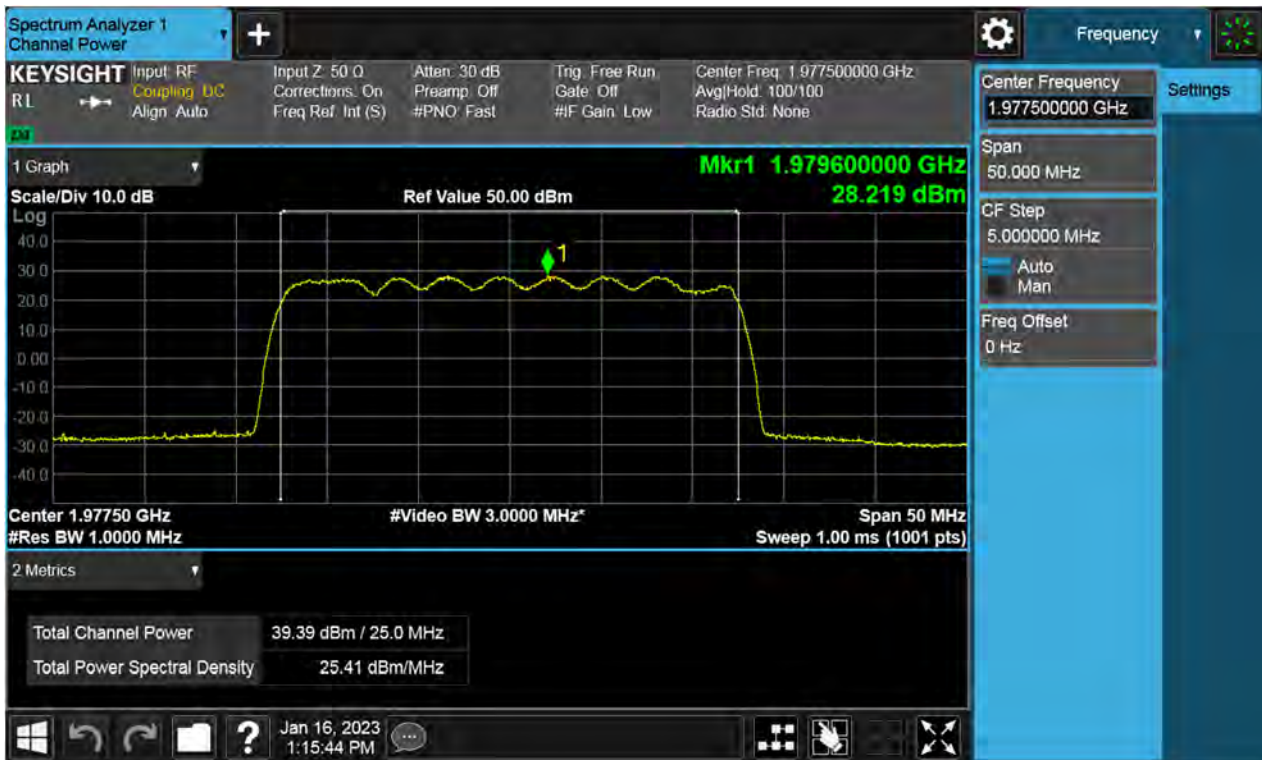

Antenna 0 / (4 Port) 5G NR n2 5 MHz 1 Carrier + 5G NR n2 20 MHz 1 Carrier + LTE B2 5 MHz 1 Carrier [3 Carrier][1C+2C] / Non-Contiguous / 5G NR n2 5 MHz 1 Carrier + 5G NR n2 20 MHz 1 Carrier / 16QAM / High