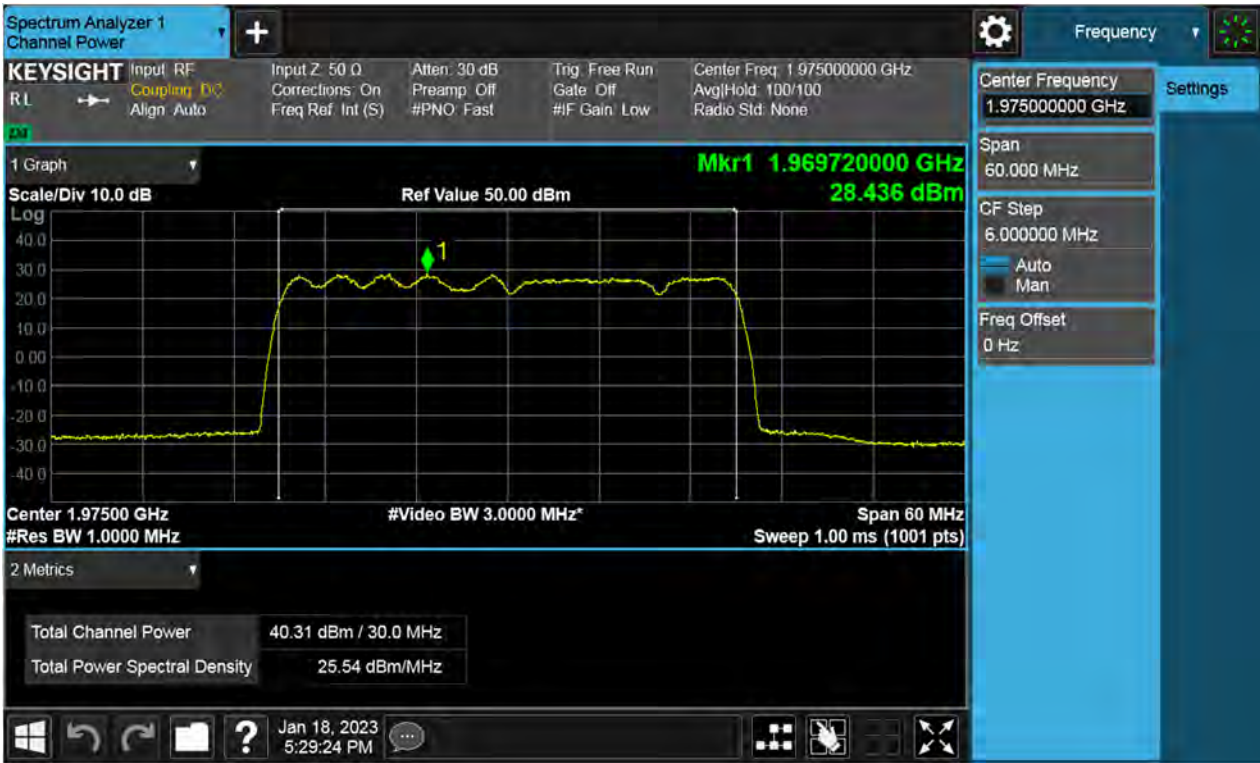

Antenna 0 / (4 Port) DSS B2 10 MHz 1 Carrier + 5G NR n2 15 MHz 1 Carrier + LTE B2 5 MHz 1 Carrer [3 Carrier] / 16QAM / High / Contiguous