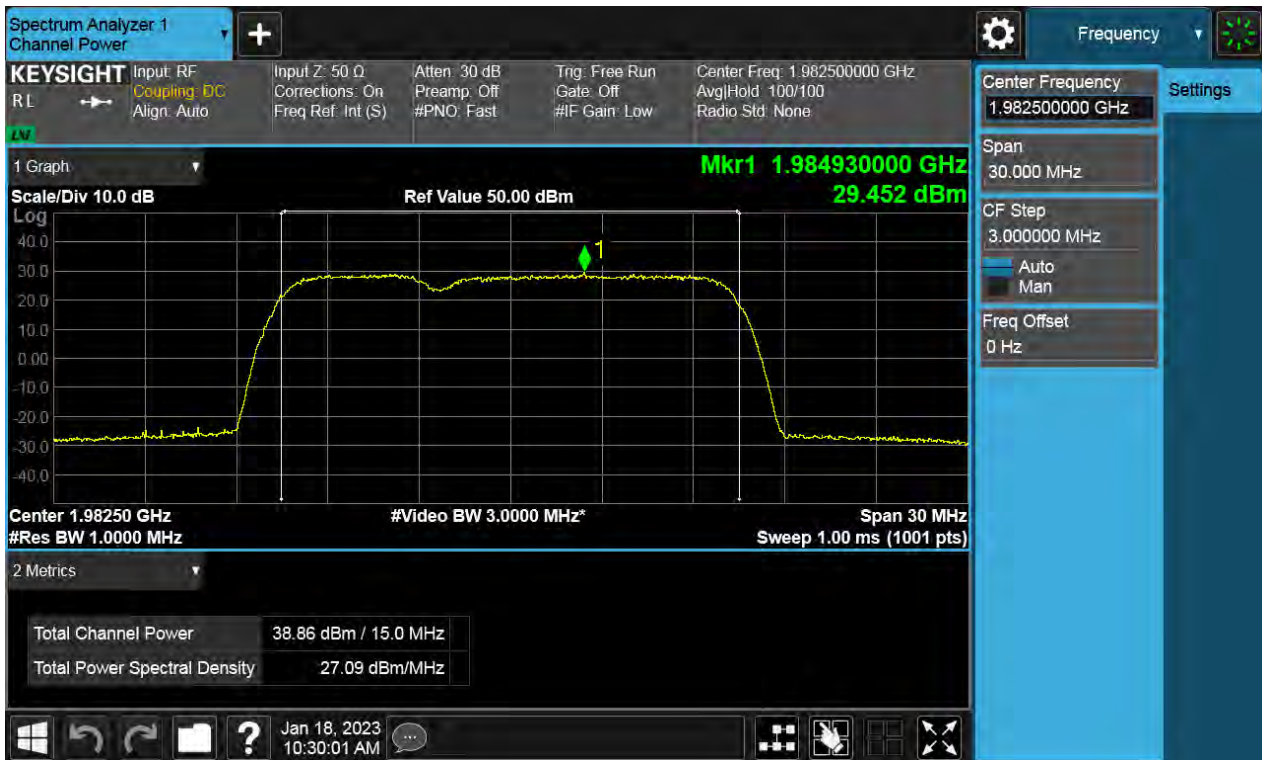

Antenna 0 / (4 Port) DSS B2 10 MHz 1 Carrier + 5G NR n2 5 MHz 1 Carrier + LTE B2 5 MHz 1 Carrer [3 Carrier][1C+2C] / Non-Contiguous / 5G NR n2 5 MHz 1 Carrier + DSS B2 10 MHz 1 Carrier / 16QAM / High