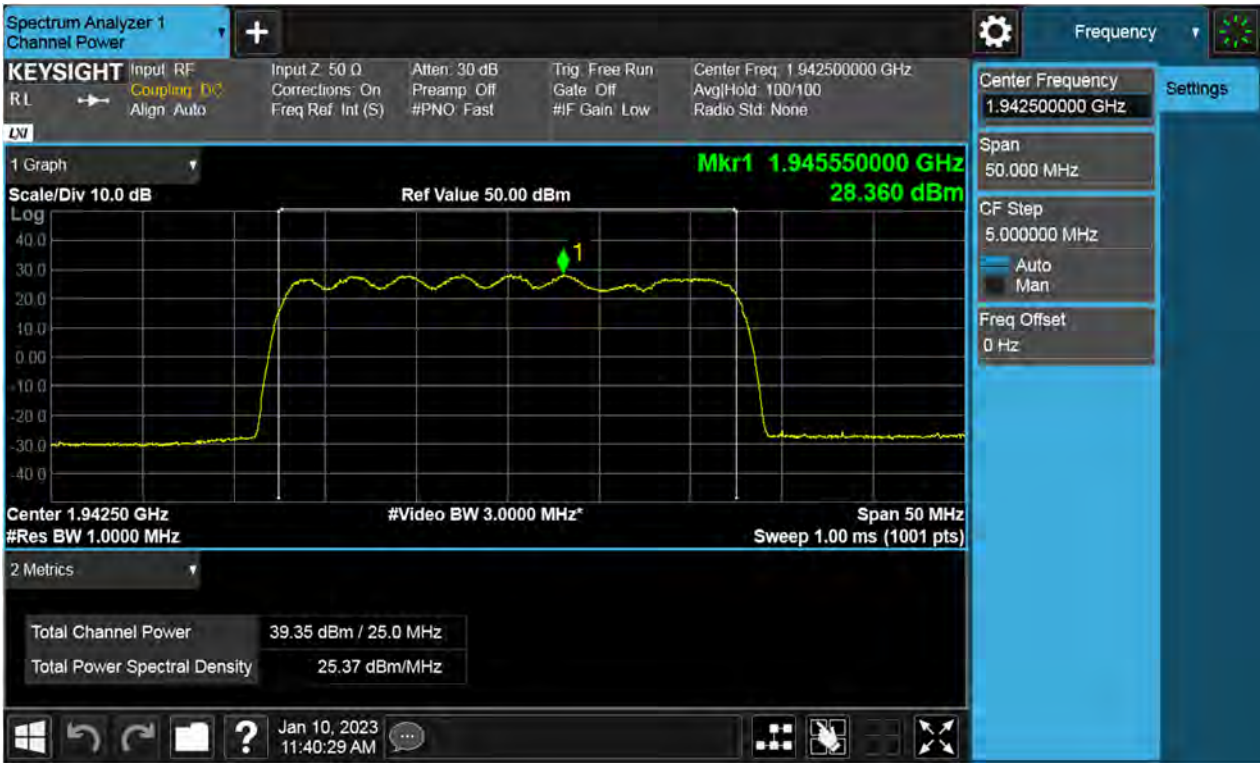

Antenna 0 / (4 Port) 5G NR n2 20 MHz 1 Carrier + 5G NR n2 5 MHz 1 Carrier + 5G NR n2 5 MHz 1 Carrier [3 Carrier][2C+1C]
/ Non-Contiguous / 5G NR n2 20 MHz 1 Carrier + 5G NR n2 5 MHz 1 Carrier / 16QAM / Low