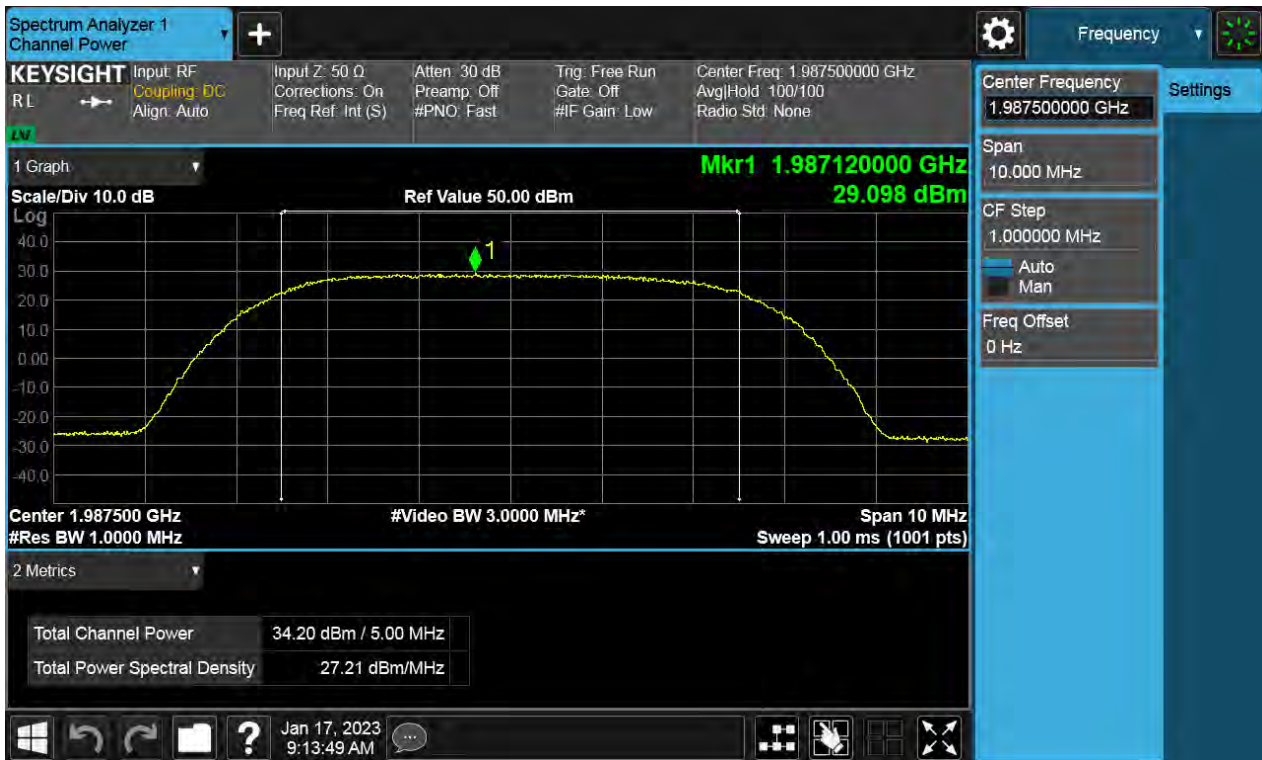

Antenna 0 / (4 Port) DSS B2 10 MHz 1 Carrier + 5G NR n2 5 MHz 1 Carrier + 5G NR n2 5 MHz 1 Carrer [3 Carrier][2C+1C] / Non-Contiguous / 5G NR n2 5 MHz 1 Carrier / 16QAM / High