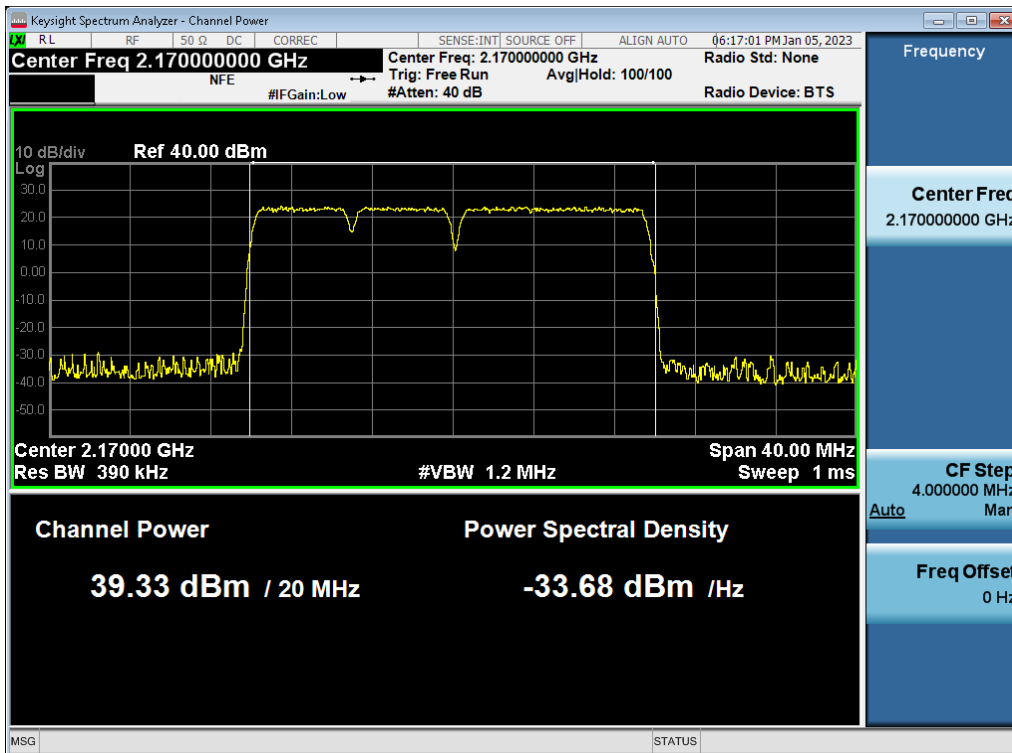

Antenna 1 / (4 Port) DSS B66 5 MHz 1 Carrier + LTE B66 5 MHz 1 Carrier + LTE B66 5 MHz 1 Carrier + LTE B66 10 MHz 1 Carrier [4 Carrier] [1C+3C] / LTE B66 5 MHz 1 Carrier + LTE B66 5 MHz 1 Carrier + LTE B66 10 MHz 1 Carrier / 256QAM / High / Non-Contiguous