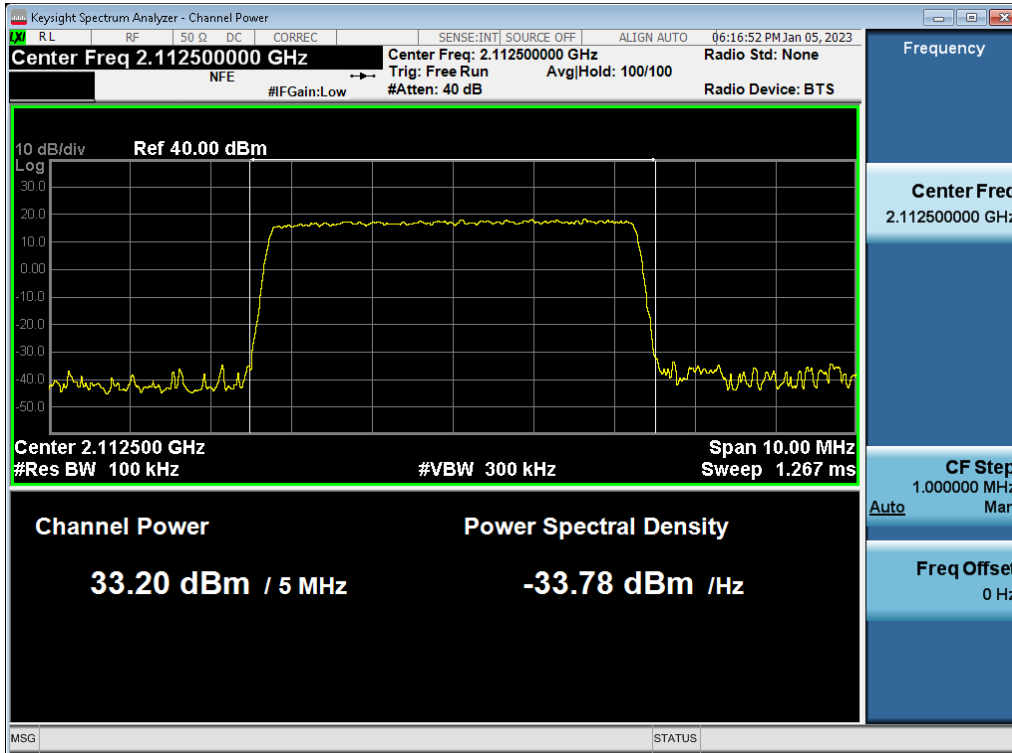

Antenna 1 / (4 Port) DSS B66 5 MHz 1 Carrier + LTE B66 5 MHz 1 Carrier + LTE B66 5 MHz 1 Carrier + LTE B66 10 MHz 1 Carrier [4 Carrier] [1C+3C] / DSS B66 5 MHz 1 Carrier / 256QAM / Low / Non-Contiguous