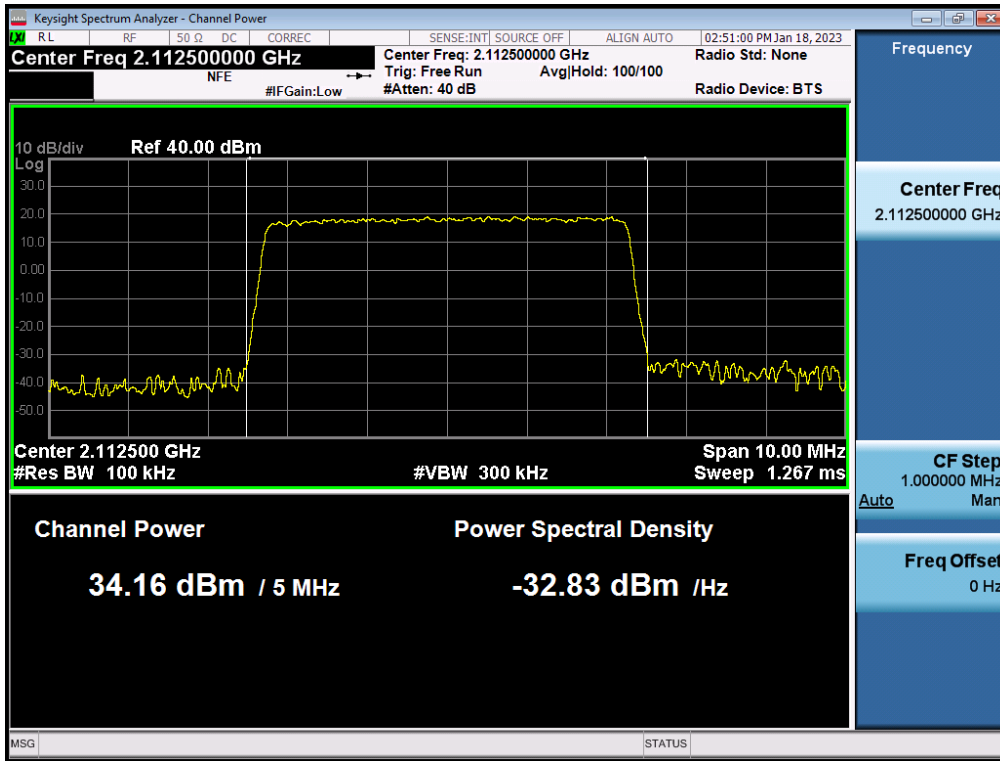

Antenna 1 / (4 Port) LTE B66 5 MHz 1 Carrier + 5G NR n66 5 MHz 1 Carrier + 5G NR n66 5 MHz 1 Carrier + 5G NR n66 5 MHz 1 Carrier [4 Carrier] [1C+3C] / LTE B66 5 MHz 1 Carrier / 64QAM / Low / Non-Contiguous