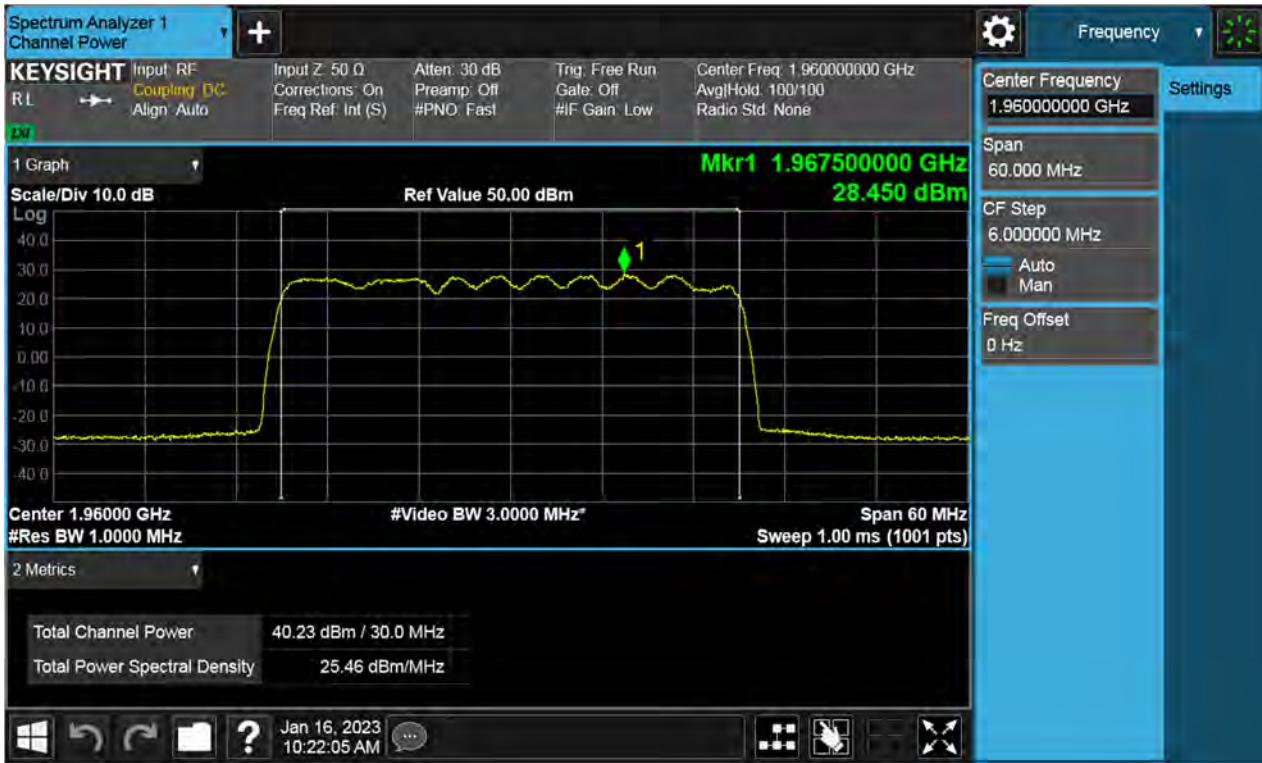

Antenna 0 / (4 Port) 5G NR n2 5 MHz 1 Carrier + 5G NR n2 20 MHz 1 Carrier + LTE B2 5 MHz 1 Carrier [3 Carrier] / 16QAM / Middle / Contiguous