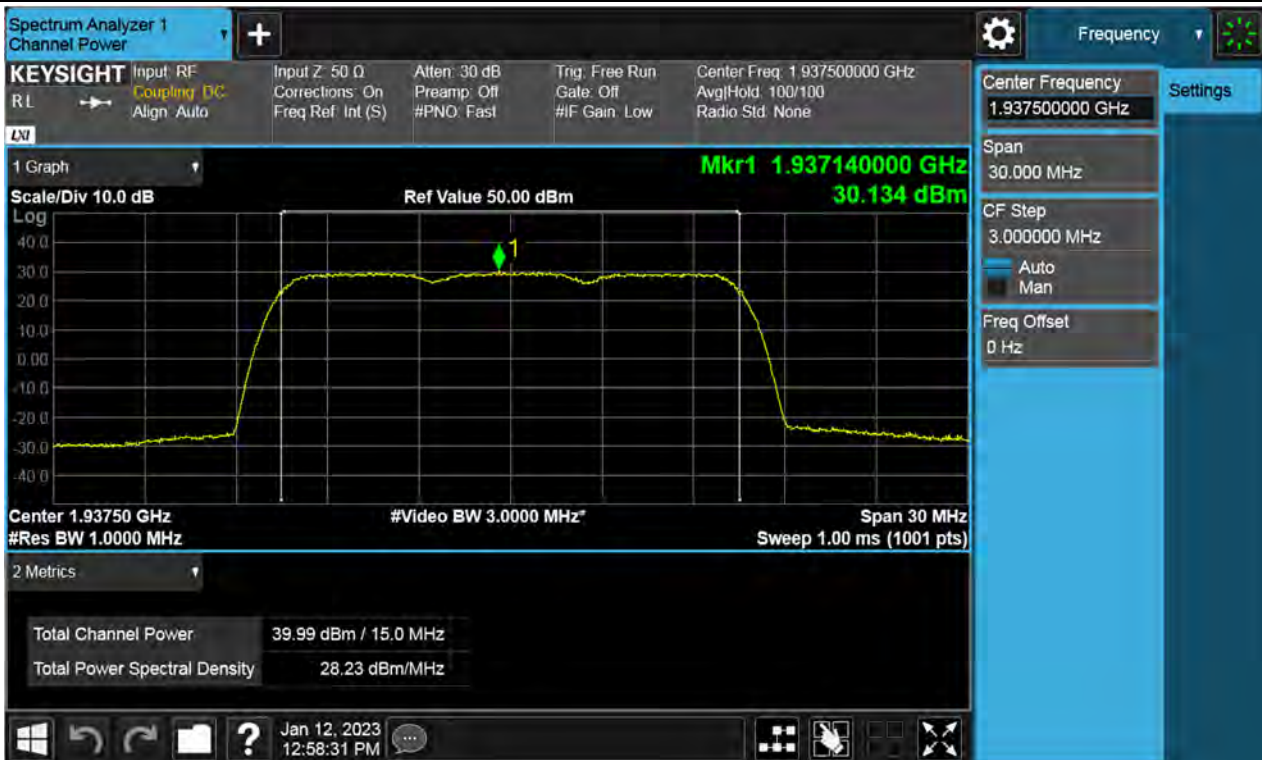

Antenna 3 / (4 Port) 5G NR n2 5 MHz 1 Carrier + 5G NR n2 5 MHz 1 Carrier + LTE B2 5 MHz 1 Carrier [3 Carrier] / 256QAM / Low / Contiguous