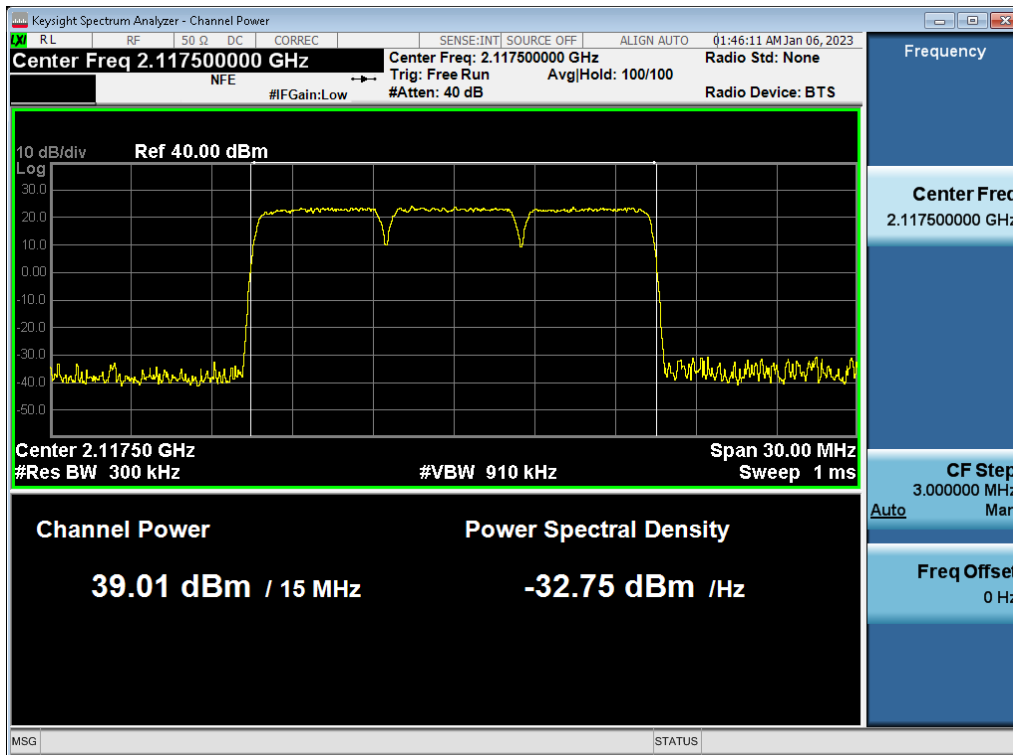

Antenna 1 / (4 Port) LTE B66 5 MHz 1 Carrier + 5G NR n66 5 MHz 1 Carrier + 5G NR n66 5 MHz 1 Carrier + 5G NR n66 5 MHz 1 Carrier [4 Carrier] [3C+1C] / LTE B66 5 MHz 1 Carrier + 5G NR n66 5 MHz 1 Carrier + 5G NR n66 5 MHz 1 Carrier / 64QAM / Low / Non-Contiguous