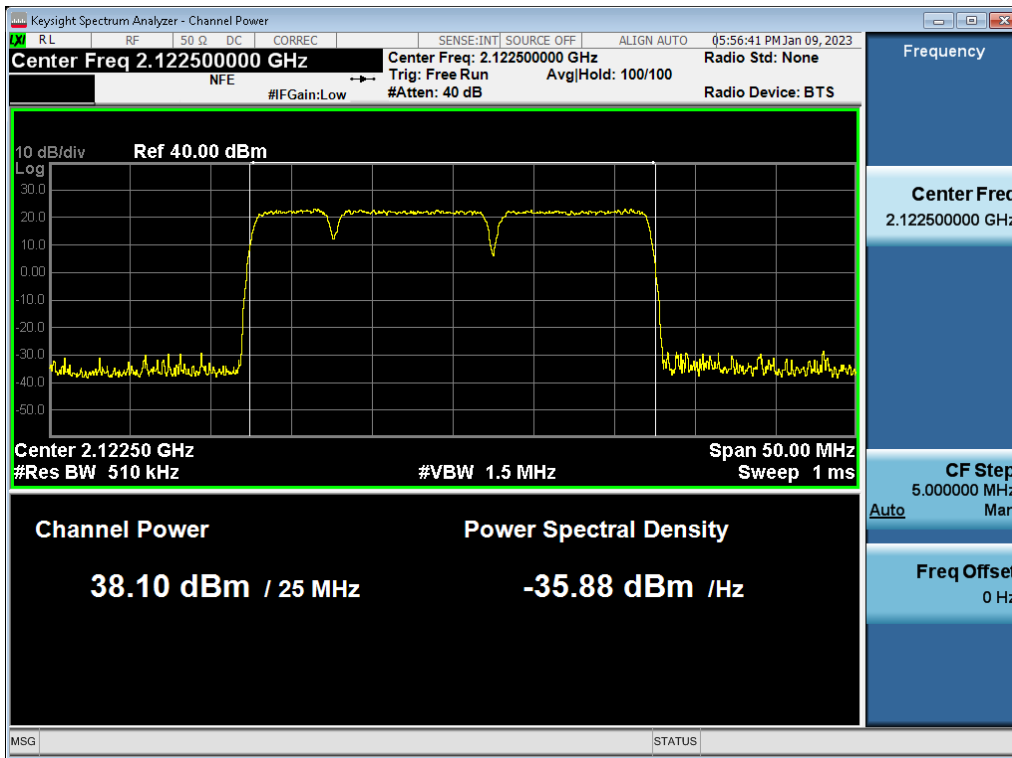

Antenna 1 / (4 Port) LTE B66 5 MHz 1 Carrier + DSS B66 10 MHz 1 Carrier + DSS B66 10 MHz 1 Carrier + DSS B66 15 MHz 1 Carrier [4 Carrier] [3C+1C] / LTE B66 5 MHz 1 Carrier + DSS B66 10 MHz 1 Carrier + DSS B66 10 MHz 1 Carrier / QPSK / Low / Non-Contiguous