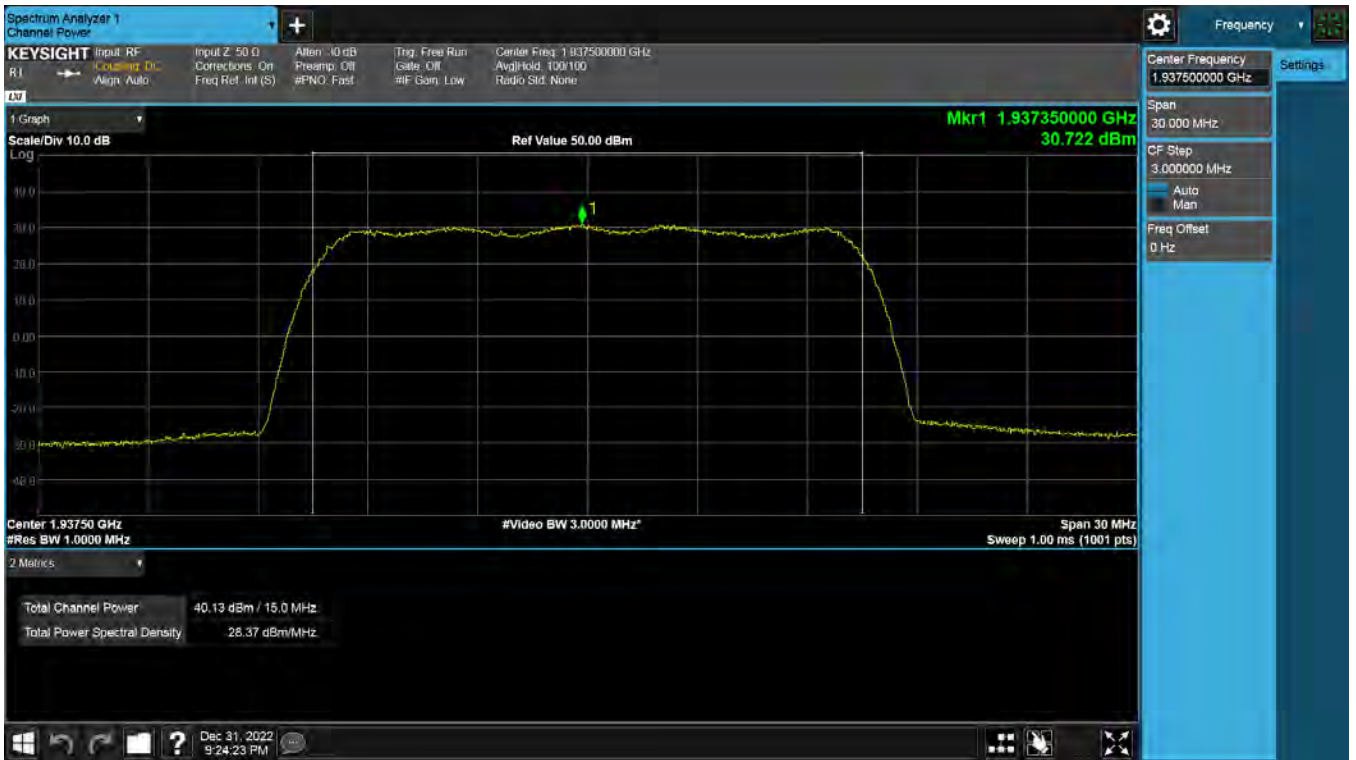

Antenna 3 / (4 Port) DSS B2 15 MHz 5to5 [1 Carrier] / 16QAM / Low