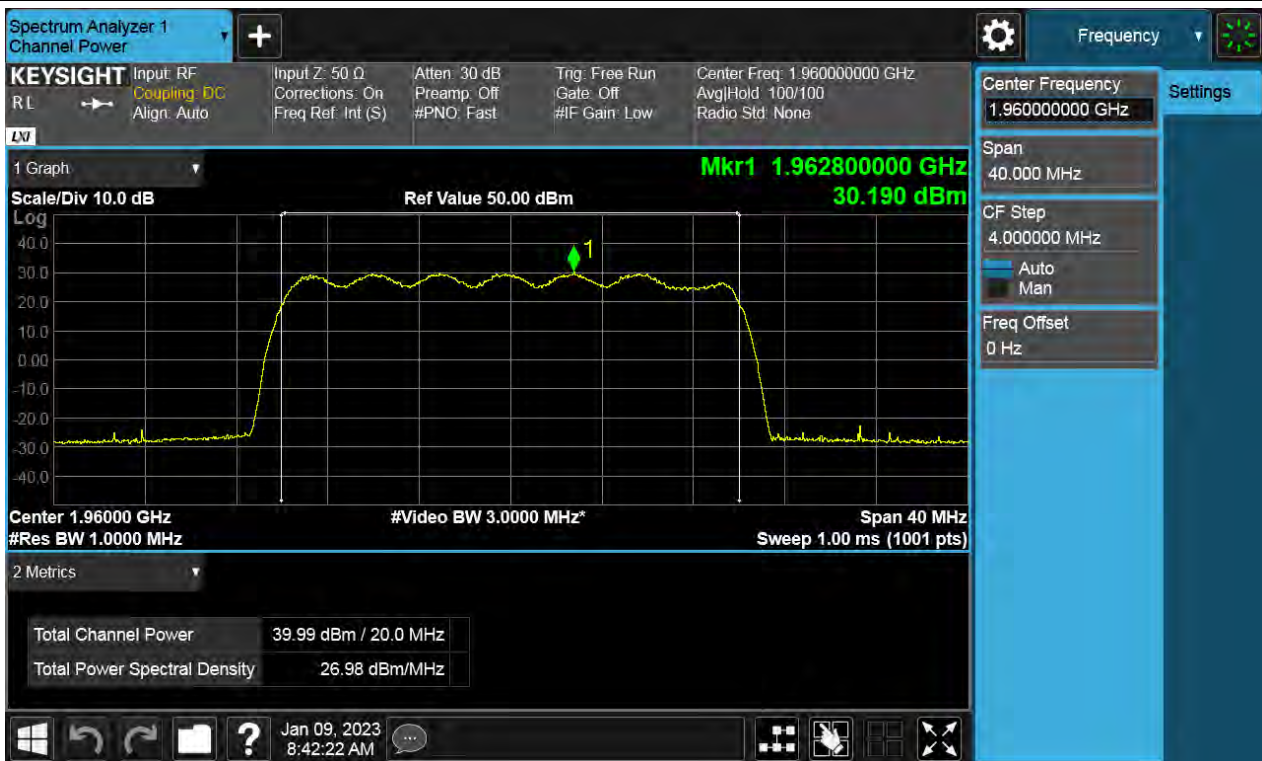

Antenna 0 / (4 Port) 5G NR n2 20 MHz [1 Carrier] / 16QAM / Middle