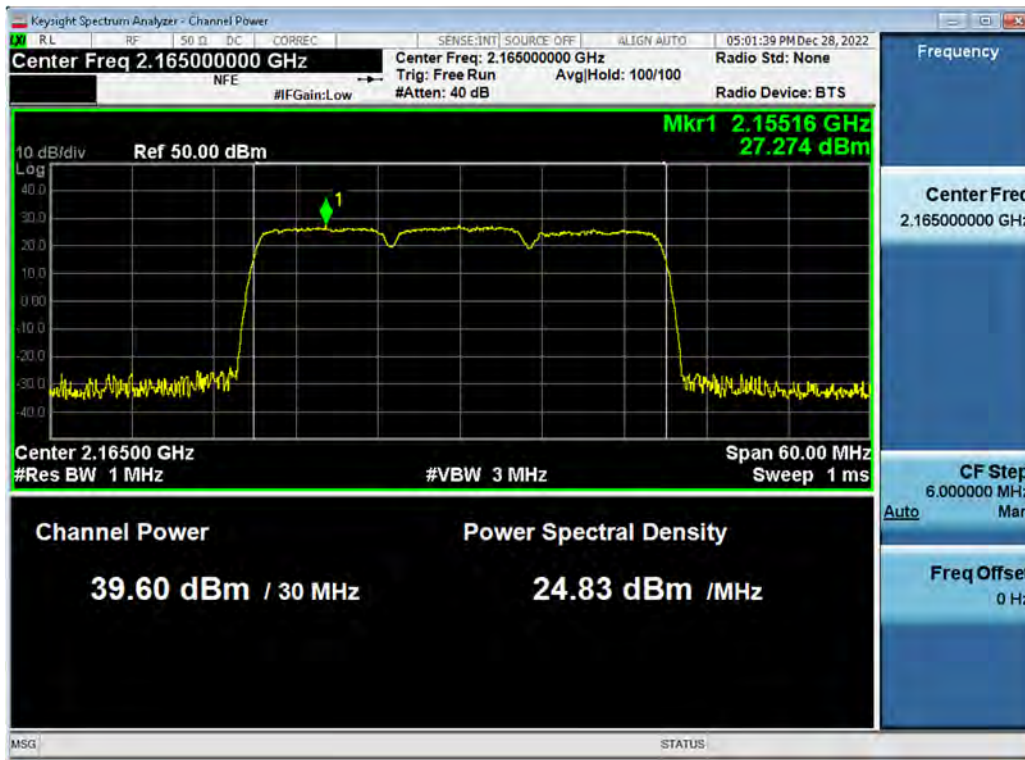

Antenna 0 / (4 Port) DSS B66 10 MHz 1 Carrier + DSS B66 10 MHz 1 Carrier + DSS B66 10 MHz 1 Carrier [3 Carrier] / 16QAM / HIGH / Contiguous