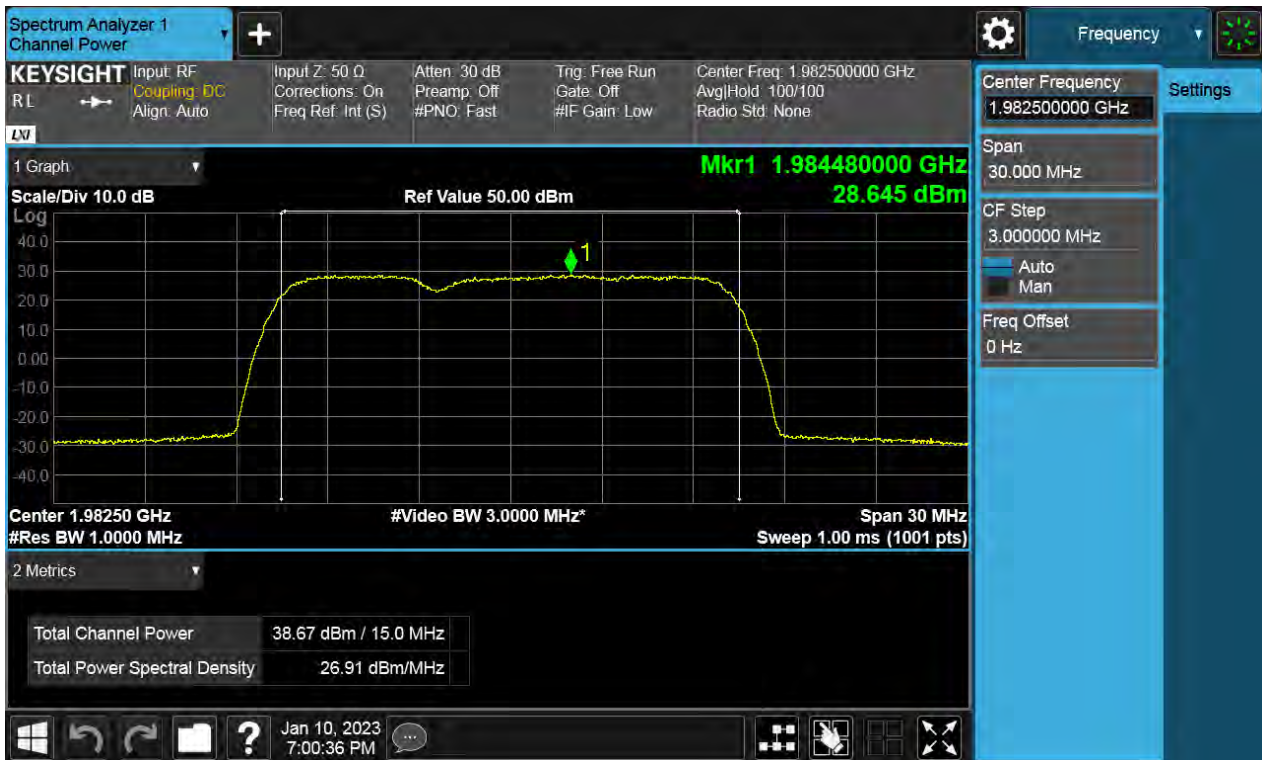

Antenna 2 / (4 Port) DSS B2 10 MHz 1 Carrier + LTE B2 5 MHz 1 Carrier + LTE B2 5 MHz 1 Carrier [3 Carrier][1C+2C] / Non-Contiguous / LTE B2 5 MHz 1 Carrier + DSS B2 10 MHz 1 Carrier / 16QAM / High