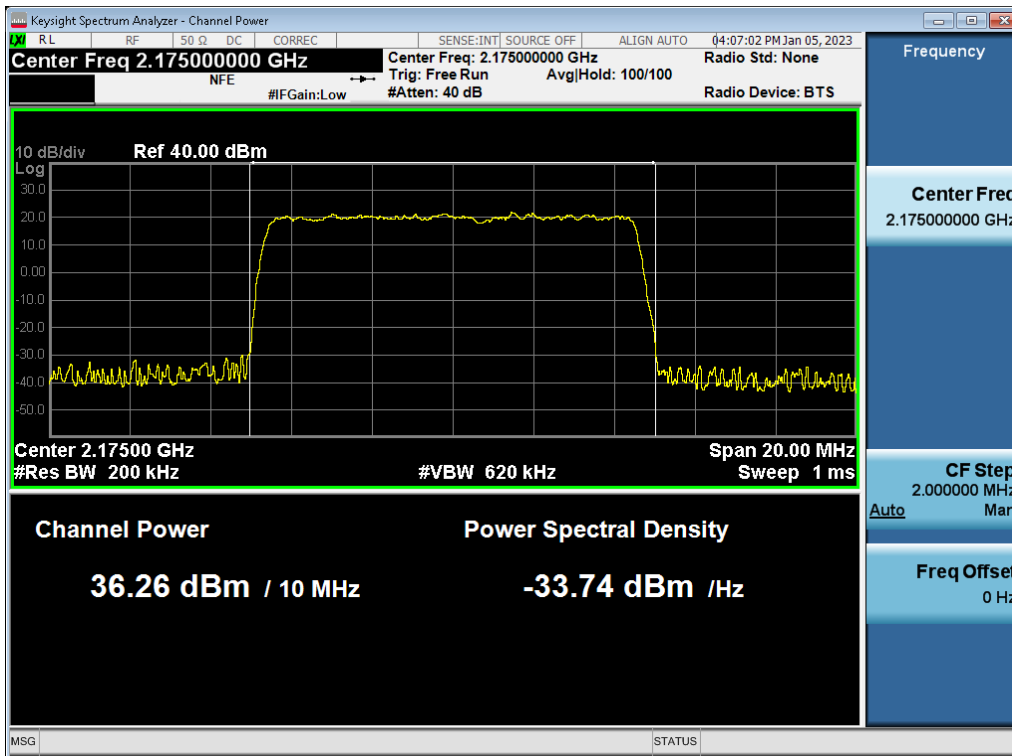

Antenna 1 / (4 Port) DSS B66 5 MHz 1 Carrier + LTE B66 5 MHz 1 Carrier + LTE B66 5 MHz 1 Carrier + LTE B66 10 MHz 1 Carrier [4 Carrier] [3C+1C] / LTE B66 10 MHz 1 Carrier / 16QAM / High / Non-Contiguous