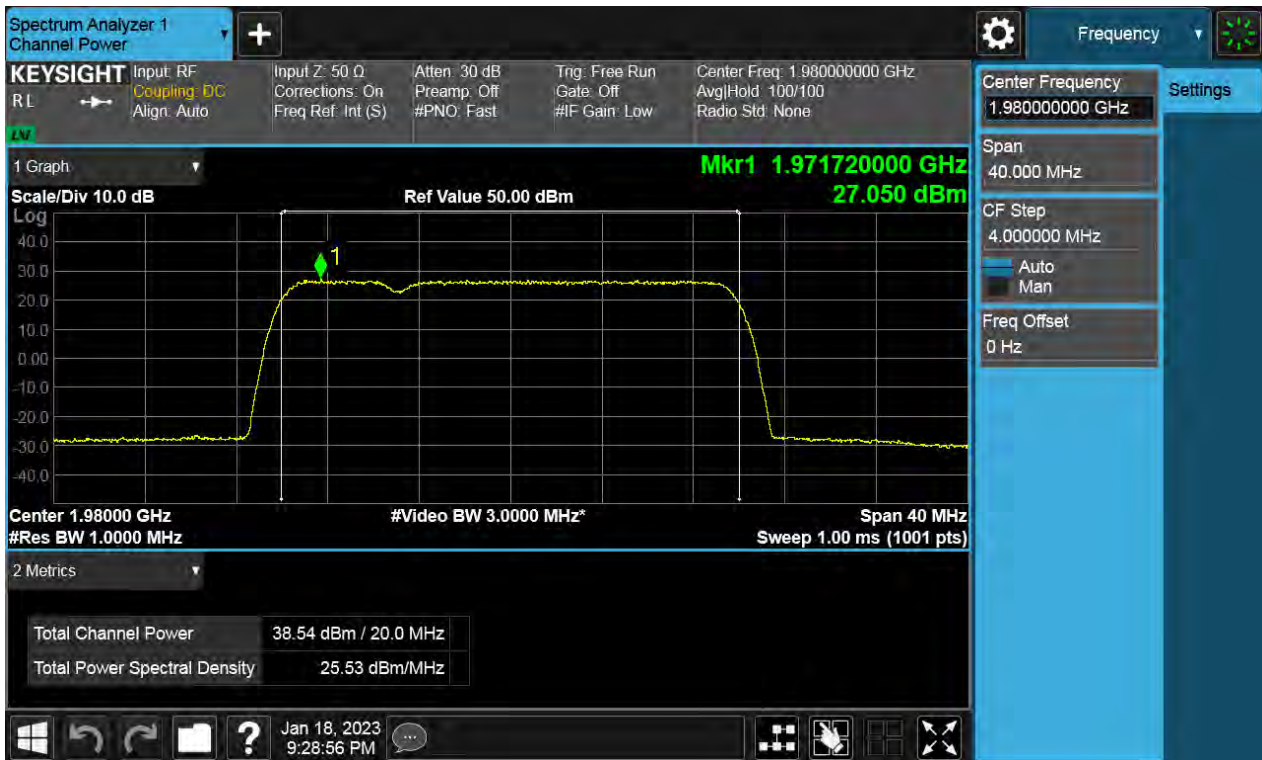

Antenna 0 / (4 Port) DSS B2 10 MHz 1 Carrier + 5G NR n2 15 MHz 1 Carrier + LTE B2 5 MHz 1 Carrer [3 Carrier][1C+2C] / Non-Contiguous / LTE B2 5 MHz + 5G NR n2 15 MHz 1 Carrier / QPSK / High