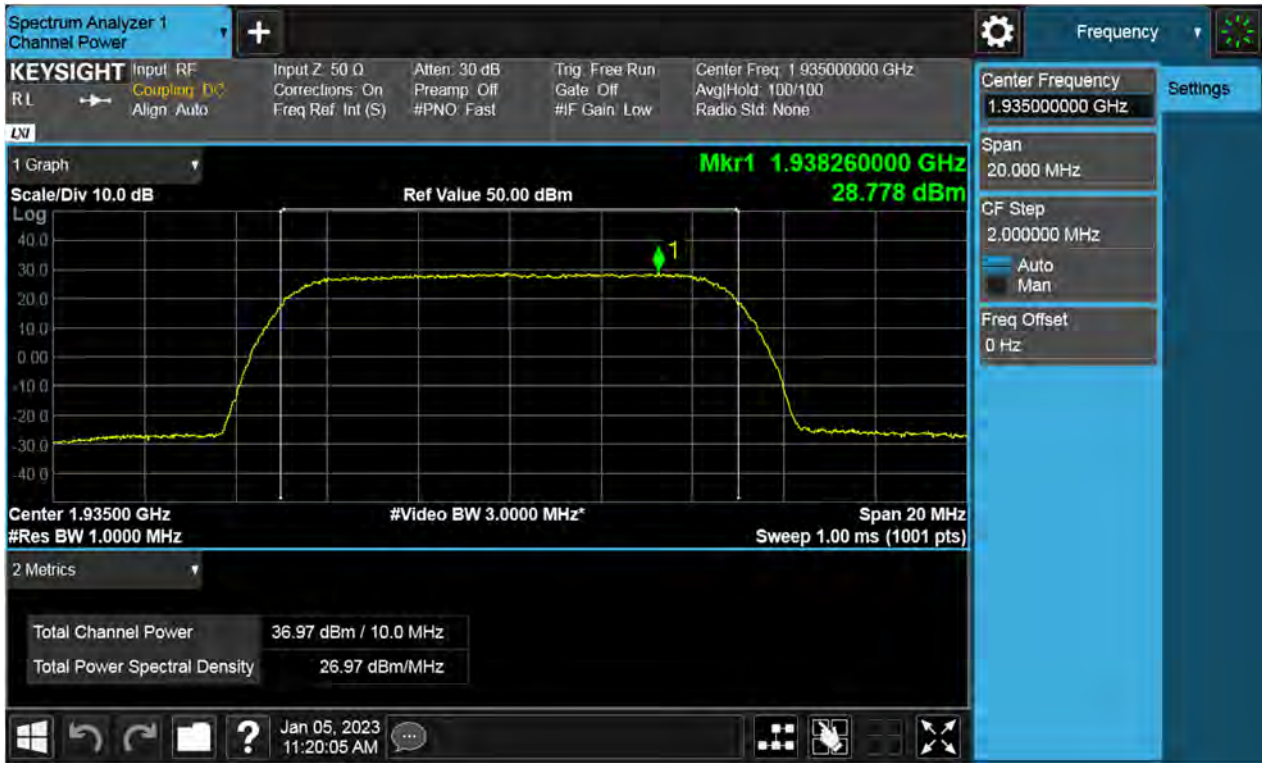

Antenna 2 / (4 Port) DSS B2 10 MHz 1 Carrier + DSS B2 10 MHz 1 Carrier [2 Carrier] / Non-Contiguous / DSS B2 10 MHz 1 Carrier / 16QAM / Low