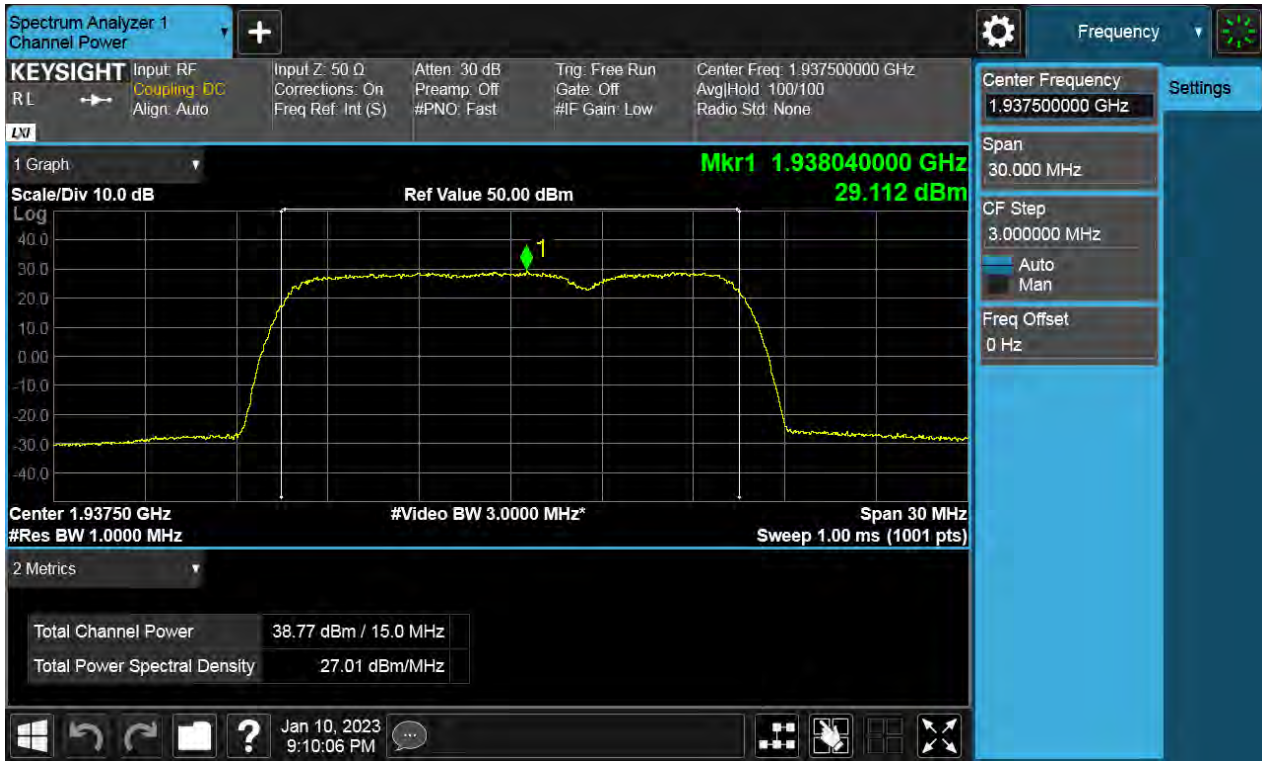

Antenna 2 / (4 Port) DSS B2 10 MHz 1 Carrier + LTE B2 5 MHz 1 Carrier + LTE B2 5 MHz 1 Carrier [3 Carrier][2C+1C] / Non-Contiguous / DSS B2 10 MHz 1 Carrer + LTE B2 5 MHz 1 Carrier / 16QAM / Low