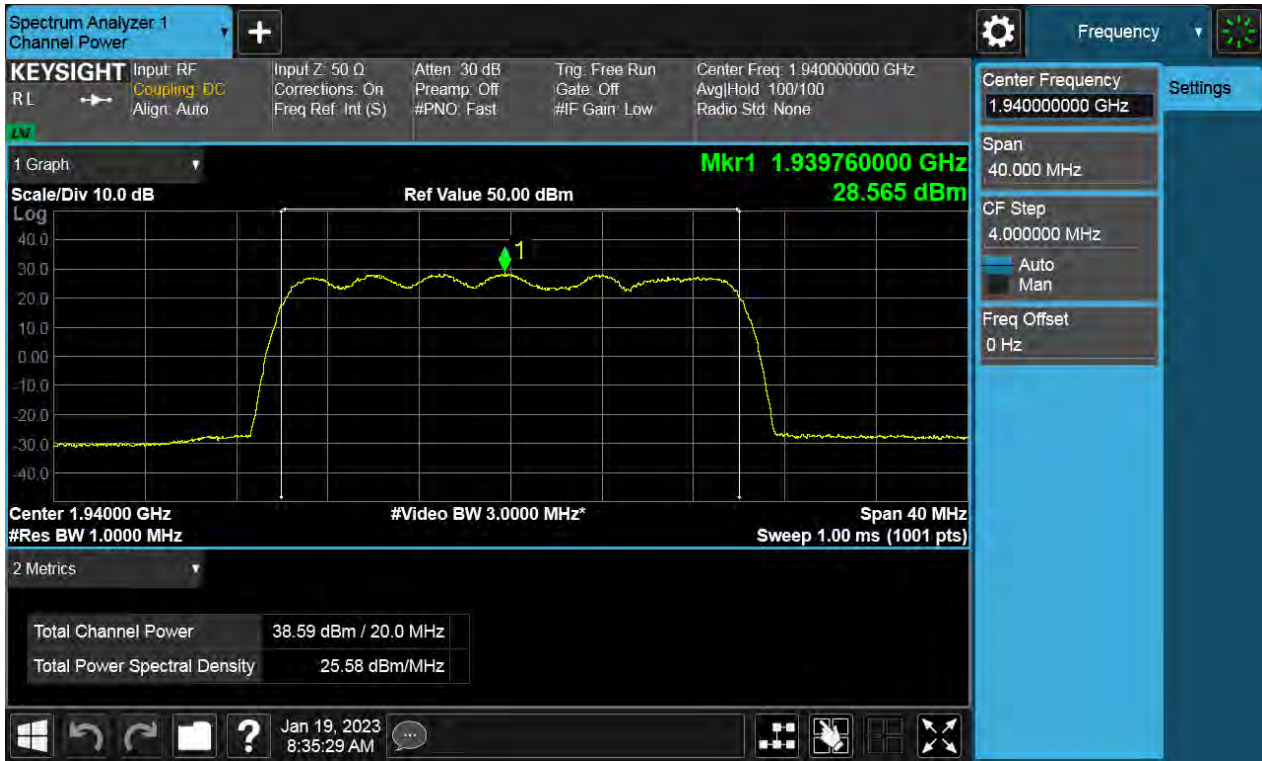

Antenna 0 / (4 Port) DSS B2 10 MHz 1 Carrier + 5G NR n2 15 MHz 1 Carrier + LTE B2 5 MHz 1 Carrer [3 Carrier][2C+1C] / Non-Contiguous / 5G NR n2 15 MHz 1 Carrier + LTE B2 5 MHz 1 Carrier/ 16QAM / Low