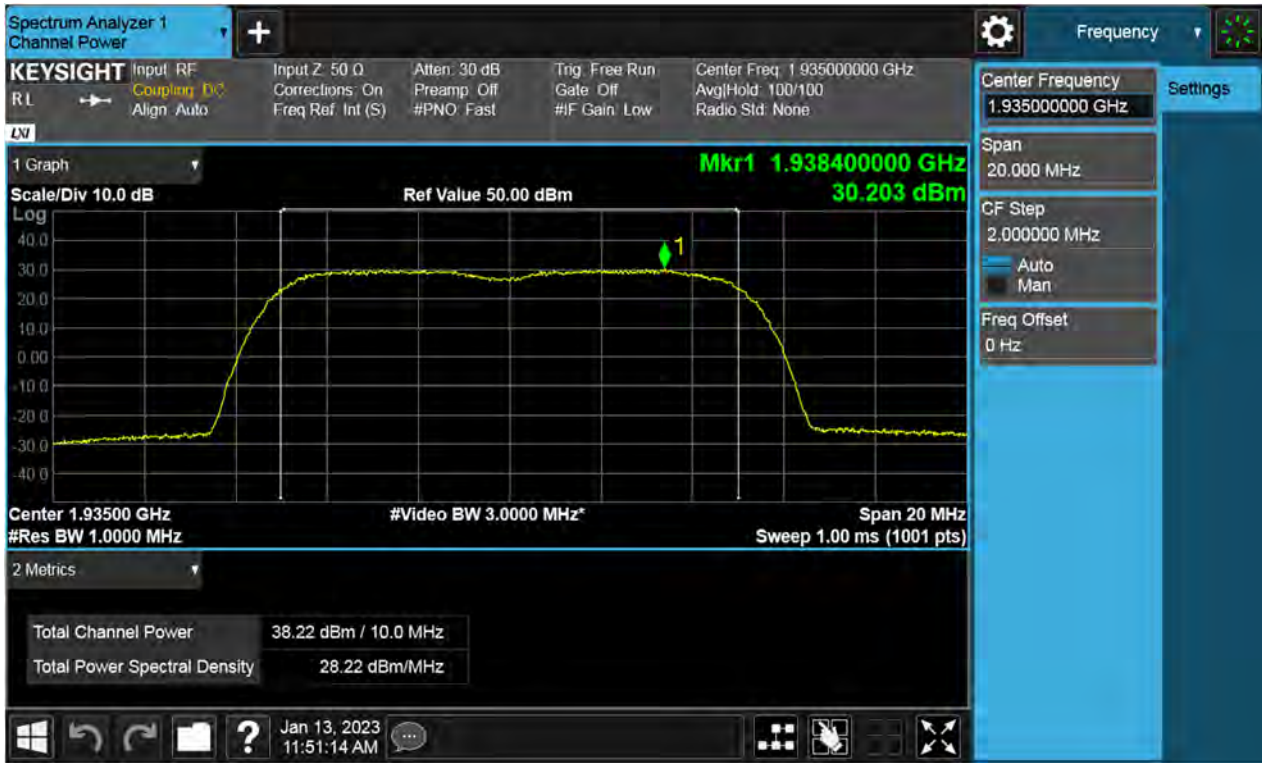

Antenna 0 / (4 Port) 5G NR n2 5 MHz 1 Carrier + 5G NR n2 5 MHz 1 Carrier + LTE B2 5 MHz 1 Carrier [3 Carrier][2C+1C] / Non-Contiguous / 5G NR n2 5 MHz 1 Carrier + 5G NR n2 5 MHz 1 Carrier / 16QAM / Low