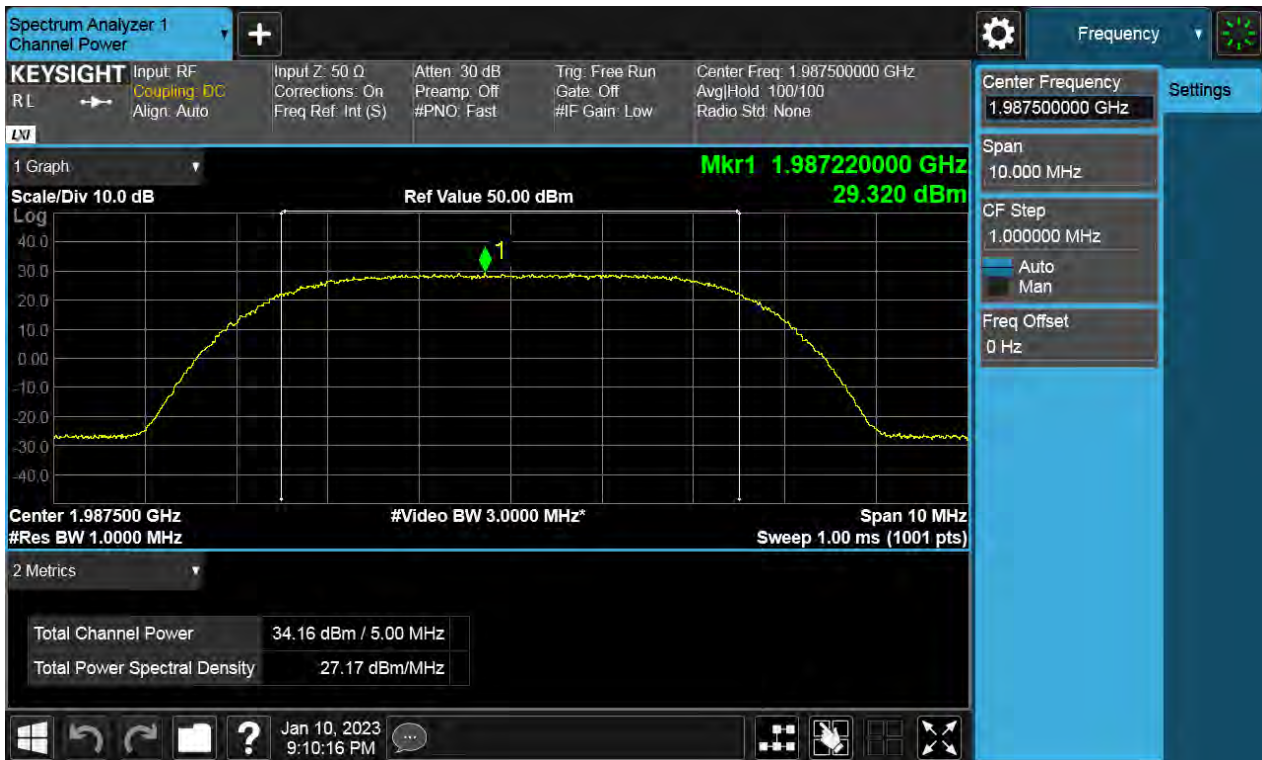

Antenna 2 / (4 Port) DSS B2 10 MHz 1 Carrier + LTE B2 5 MHz 1 Carrier + LTE B2 5 MHz 1 Carrier [3 Carrier][2C+1C] / Non-Contiguous / LTE B2 5 MHz 1 Carrier / 16QAM / High