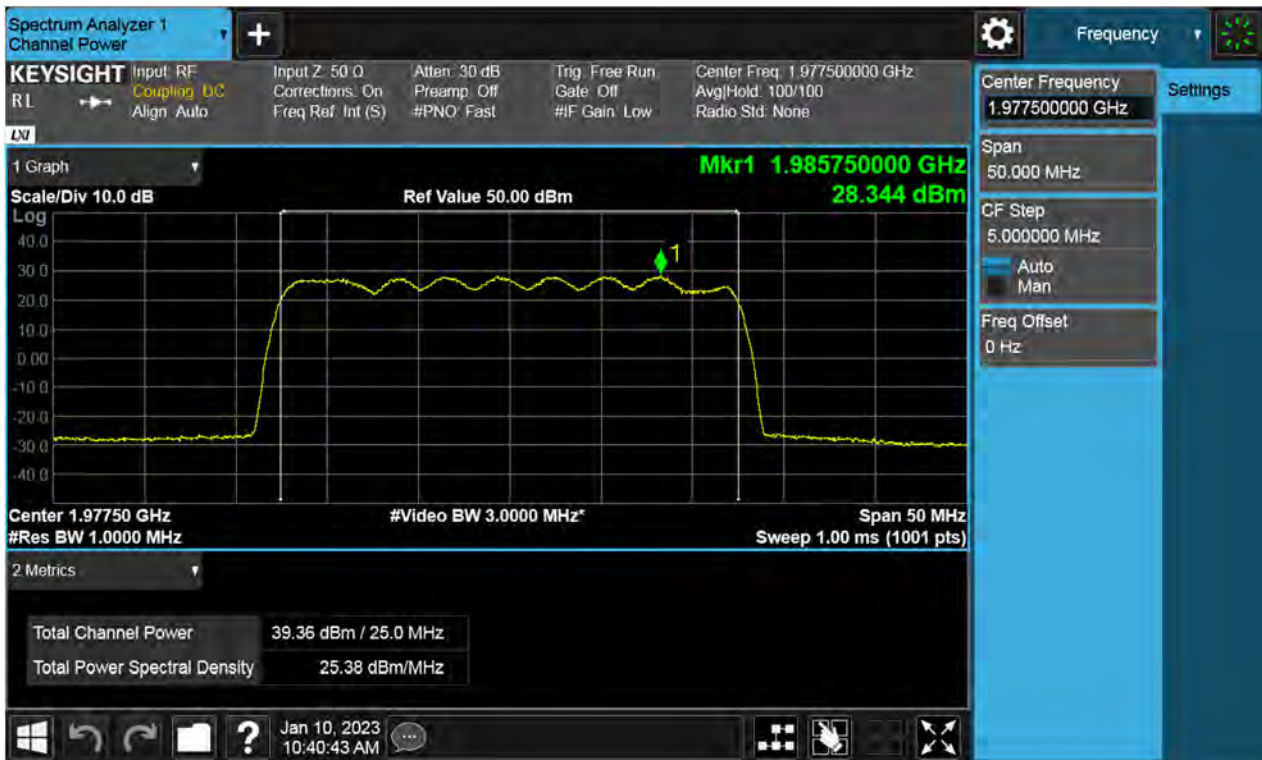

Antenna 3 / (4 Port) 5G NR n2 20 MHz 1 Carrier + 5G NR n2 5 MHz 1 Carrier + 5G NR n2 5 MHz 1 Carrier [3 Carrier][1C+2C]
/ Non-Contiguous / 5G NR n2 5 MHz 1 Carrier + 5G NR n2 20 MHz 1 Carrier / 16QAM / High