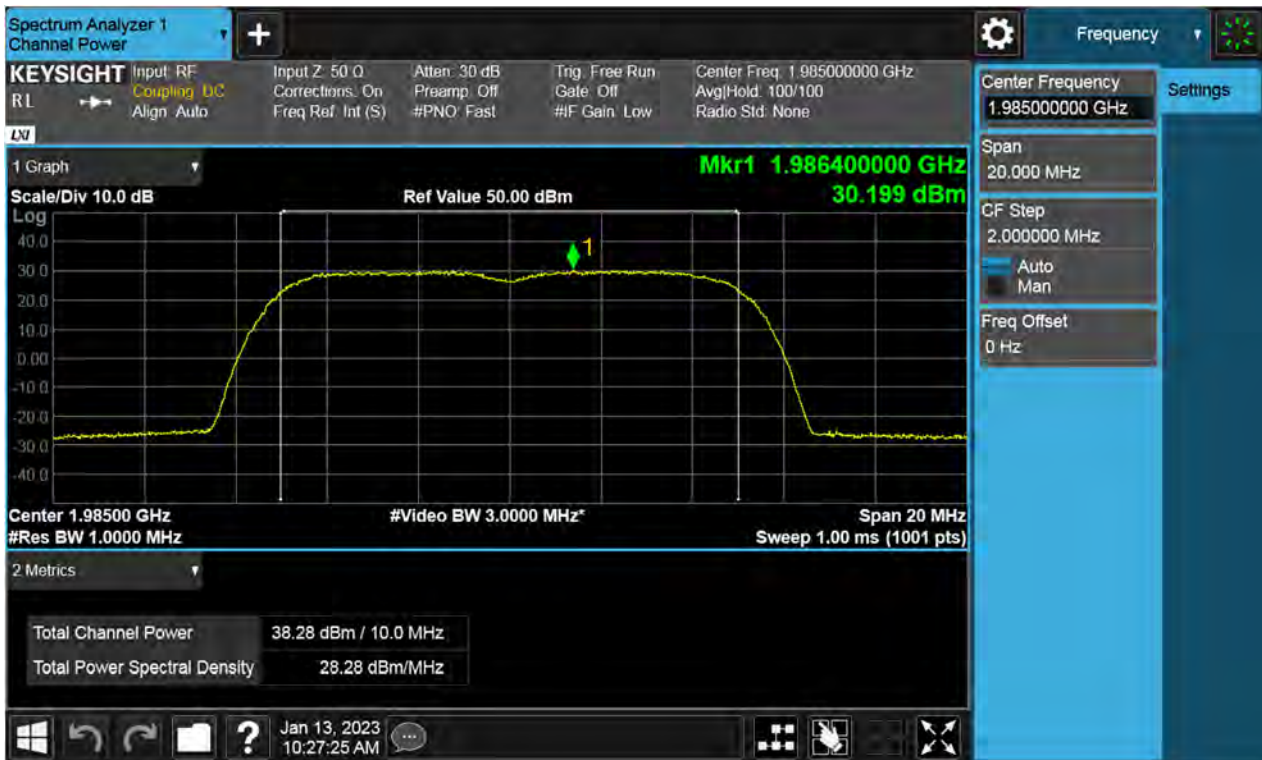

Antenna 0 / (4 Port) 5G NR n2 5 MHz 1 Carrier + 5G NR n2 5 MHz 1 Carrier + LTE B2 5 MHz 1 Carrier [3 Carrier][1C+2C] / Non-Contiguous / 5G NR n2 5 MHz 1 Carrier + 5G NR n2 5 MHz 1 Carrier / 16QAM / High