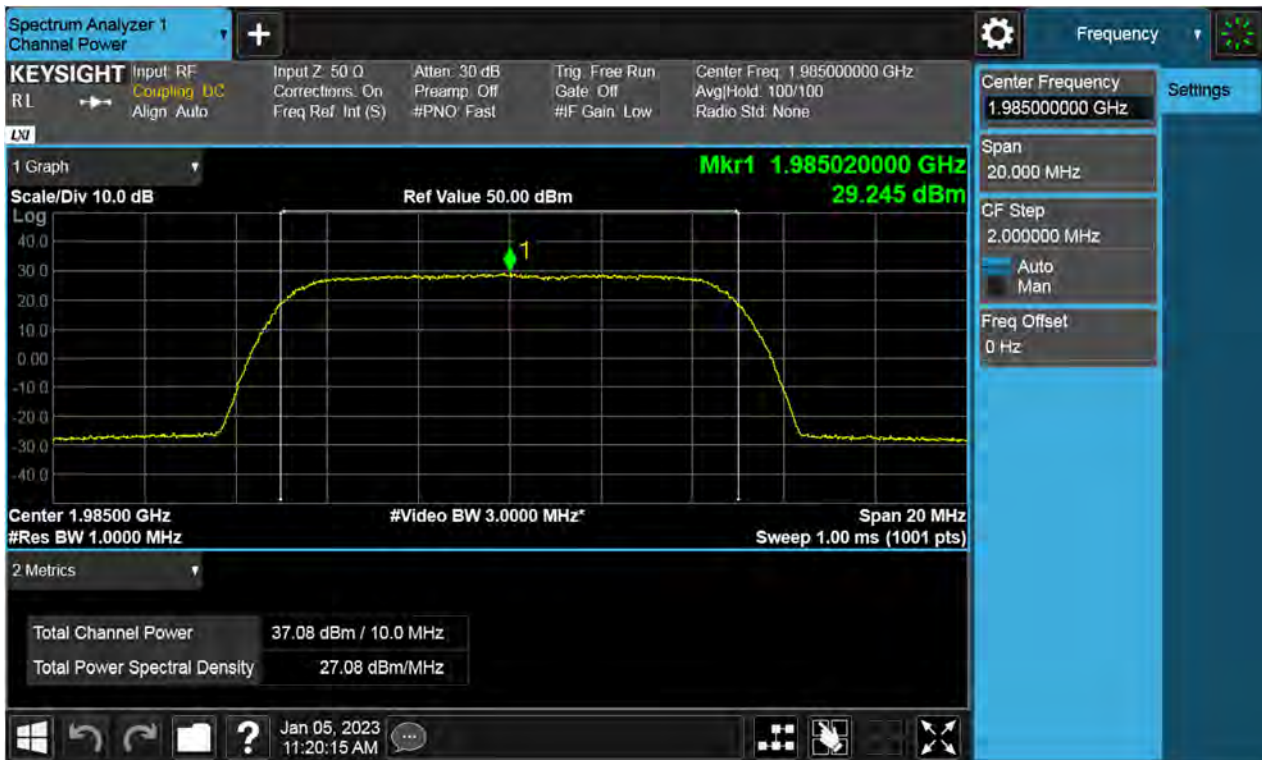

Antenna 2 / (4 Port) DSS B2 10 MHz 1 Carrier + DSS B2 10 MHz 1 Carrier [2 Carrier] / Non-Contiguous / DSS B2 10 MHz 1 Carrier / 16QAM / High