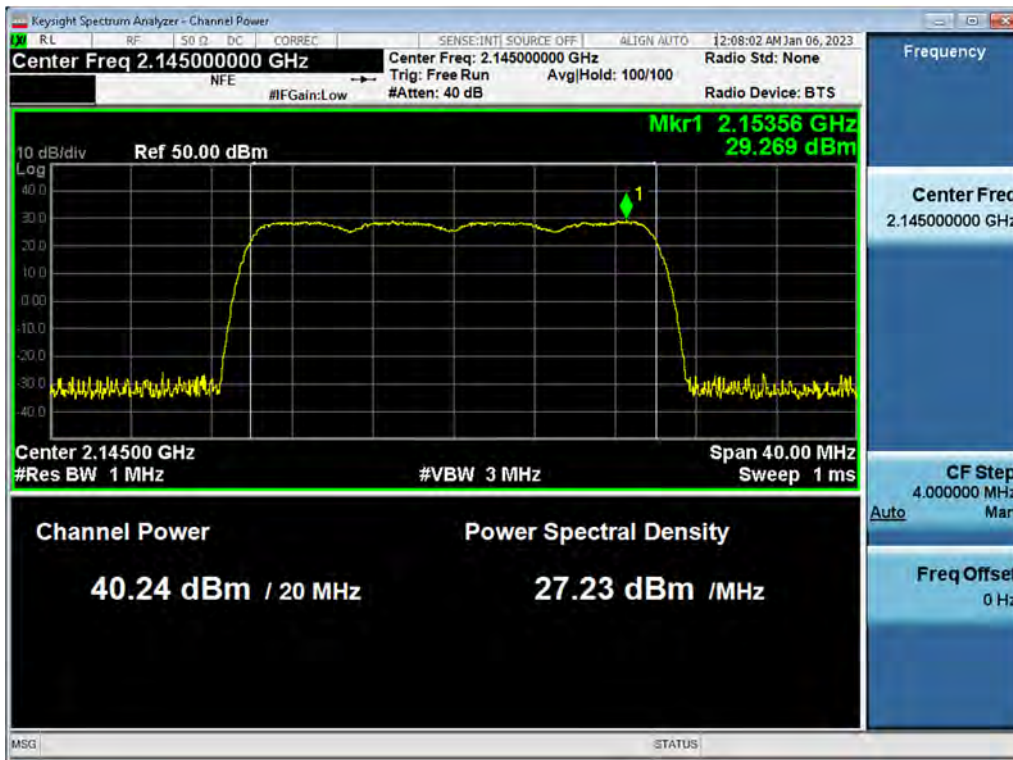

Antenna 1 / (4 Port) LTE B66 5 MHz 1 Carrier + 5G NR n66 5 MHz 1 Carrier + 5G NR n66 5 MHz 1 Carrier + 5G NR n66 5 MHz 1 Carrier [4 Carrier] / 16QAM / MIDDLE / Contiguous