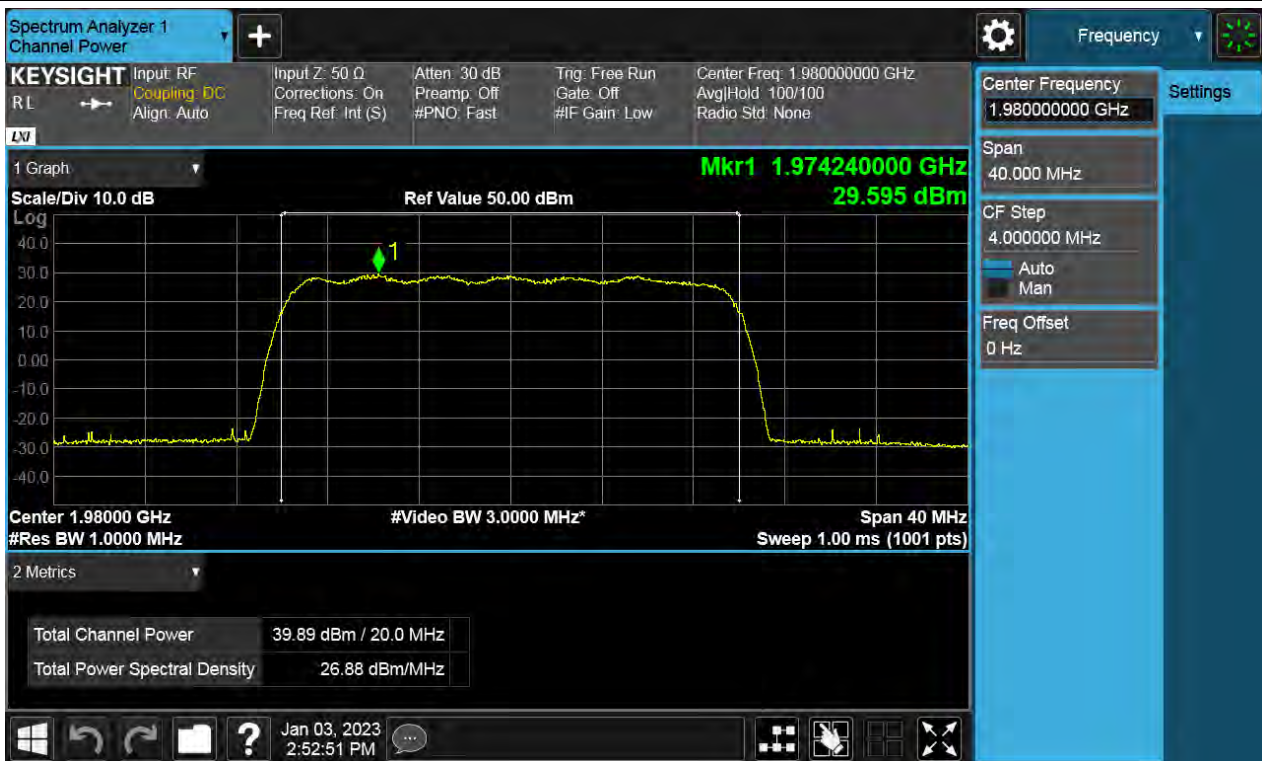

Antenna 2 / (4 Port) DSS B2 20 MHz 5to5 [1 Carrier] / 16QAM / High