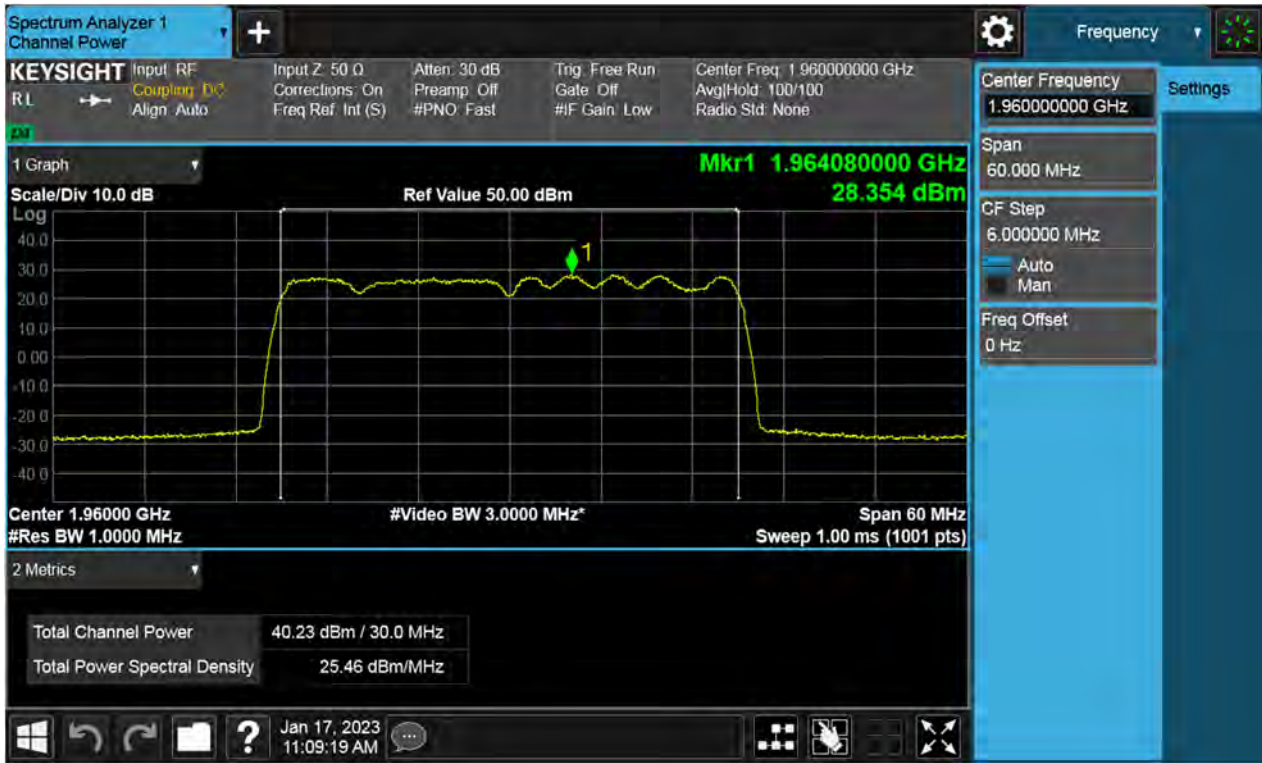

Antenna 0 / (4 Port) DSS B2 10 MHz 1 Carrier + 5G NR n2 5 MHz 1 Carrier + 5G NR n2 15 MHz 1 Carrier [3 Carrier] / 16QAM / Middle / Contiguous