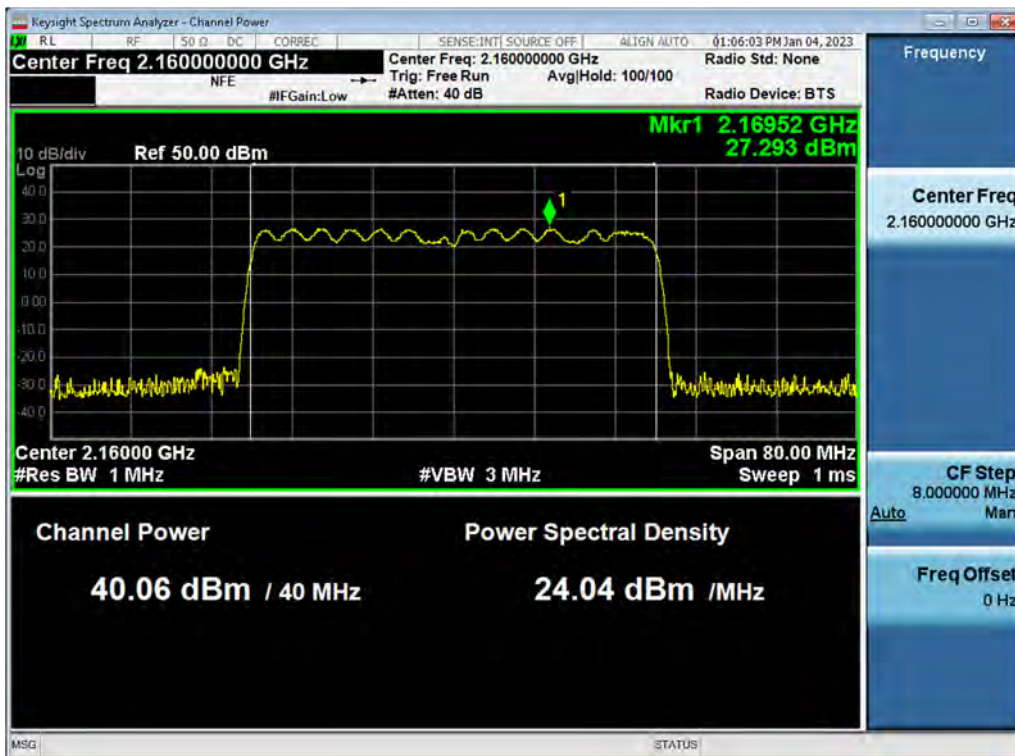

Antenna 2 / (4 Port) 5G NR n66 5 MHz 1 Carrier + 5G NR n66 15 MHz 1 Carrier + 5G NR n66 20 MHz 1 Carrier [3 Carrier] / 16QAM / HIGH / Contiguous