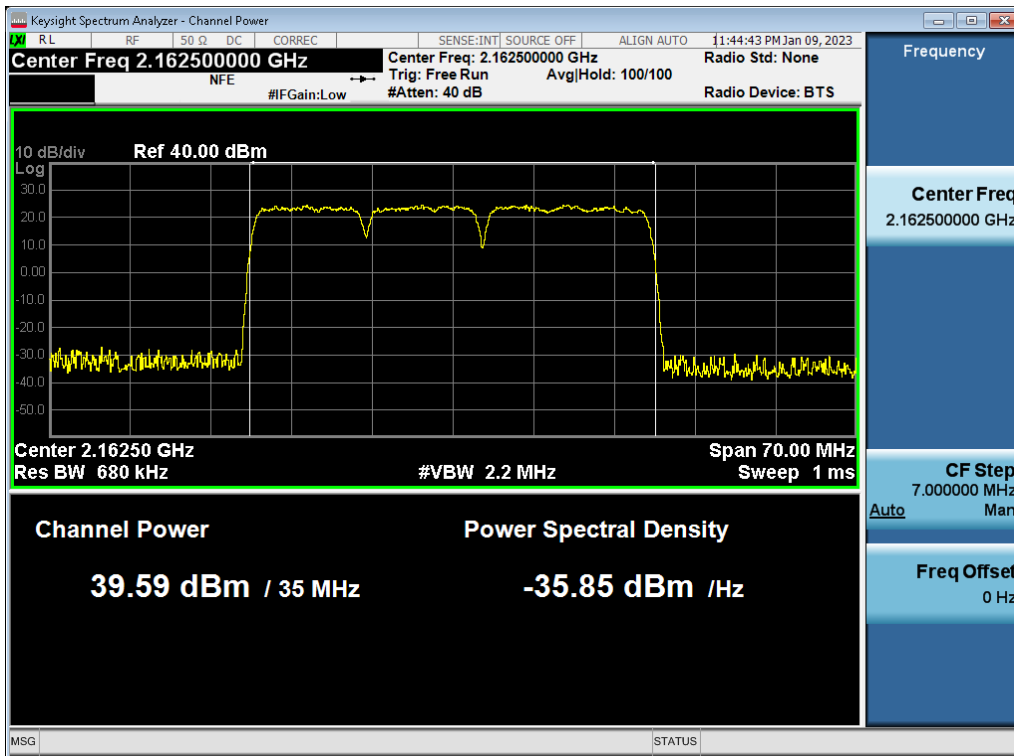

Antenna 1 / (4 Port) LTE B66 5 MHz 1 Carrier + DSS B66 10 MHz 1 Carrier + DSS B66 10 MHz 1 Carrier + DSS B66 15 MHz 1 Carrier [4 Carrier] [1C+3C] / DSS B66 10 MHz 1 Carrier + DSS B66 10 MHz 1 Carrier + DSS B66 15 MHz 1 Carrier / 16QAM / High / Non-Contiguous