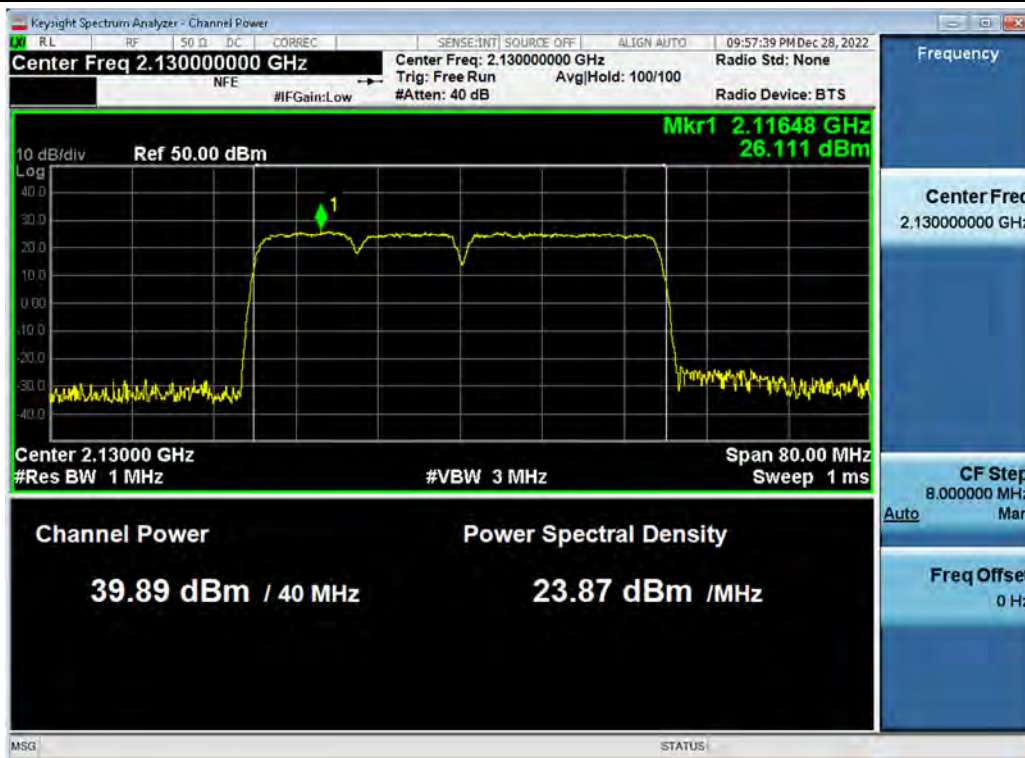

Antenna 0 / (4 Port) DSS B66 10 MHz 1 Carrier + DSS B66 10 MHz 1 Carrier + DSS B66 20 MHz 1 Carrier [3 Carrier] / 16QAM / LOW / Contiguous