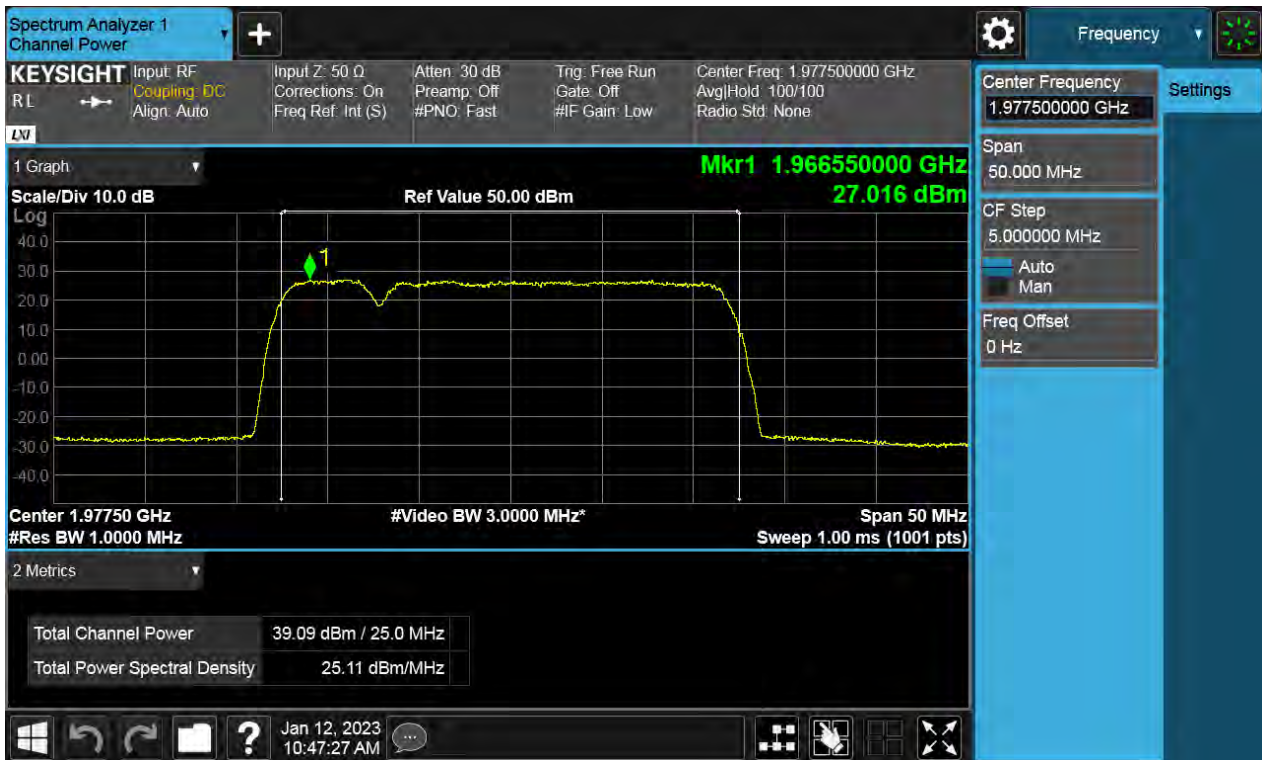

Antenna 3 / (4 Port) DSS B2 20 MHz 1 Carrier + LTE B2 5 MHz 1 Carrier + LTE B2 5 MHz 1 Carrier [3 Carrier][1C+2C] / Non-Contiguous / LTE B2 5 MHz 1 Carrier + DSS B2 20 MHz 1 Carrier / 16QAM / High