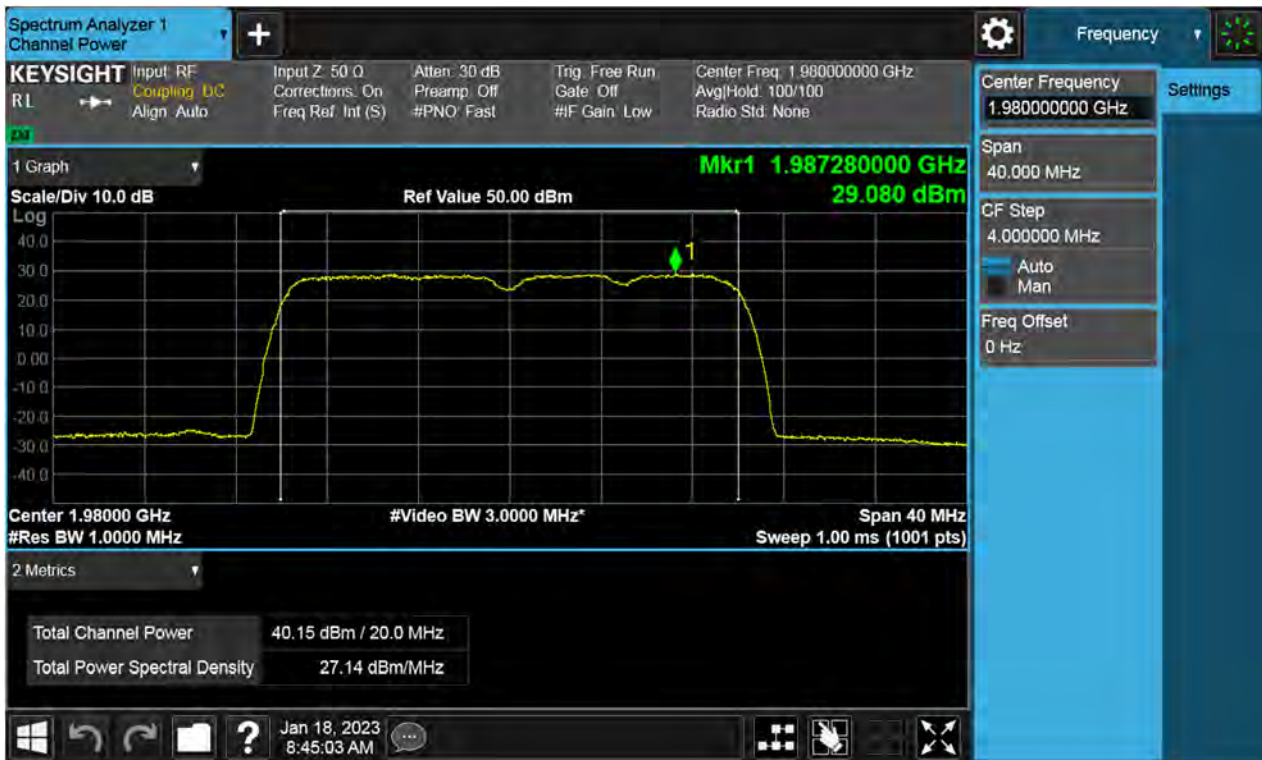

Antenna 3 / (4 Port) DSS B2 10 MHz 1 Carrier + 5G NR n2 5 MHz 1 Carrier + LTE B2 5 MHz 1 Carrier [3 Carrier] / 16QAM / High / Contiguous