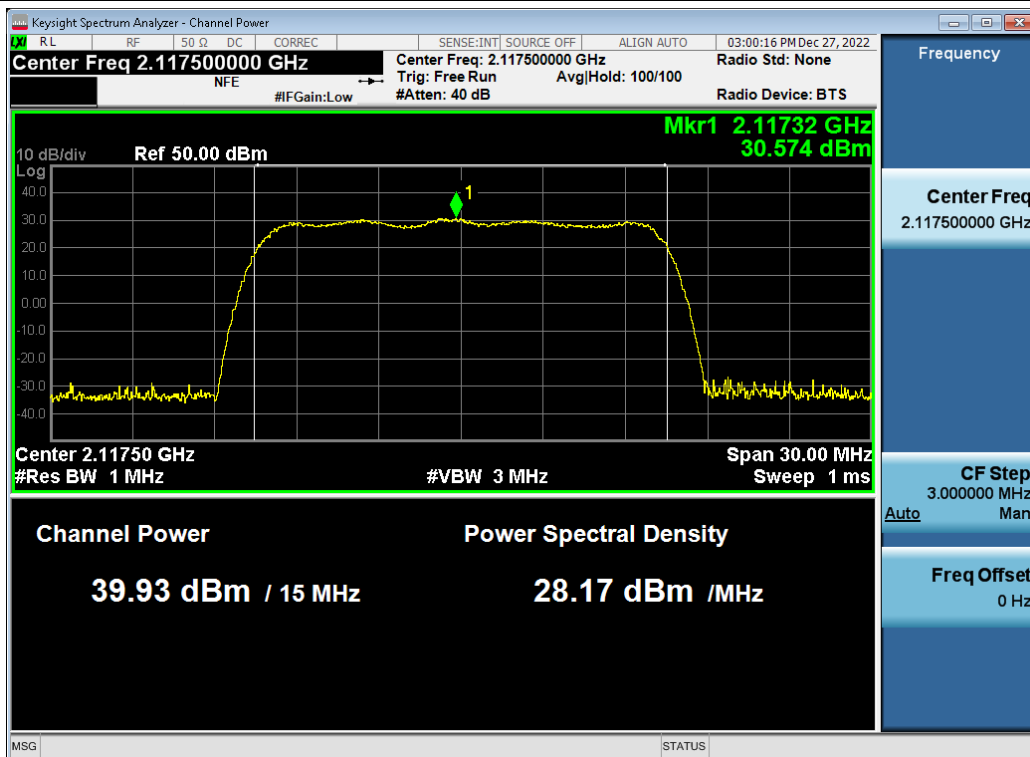

Antenna 1 / (4 Port) DSS B66 15 MHz 5to5 [1 Carrier] / 16QAM / Low