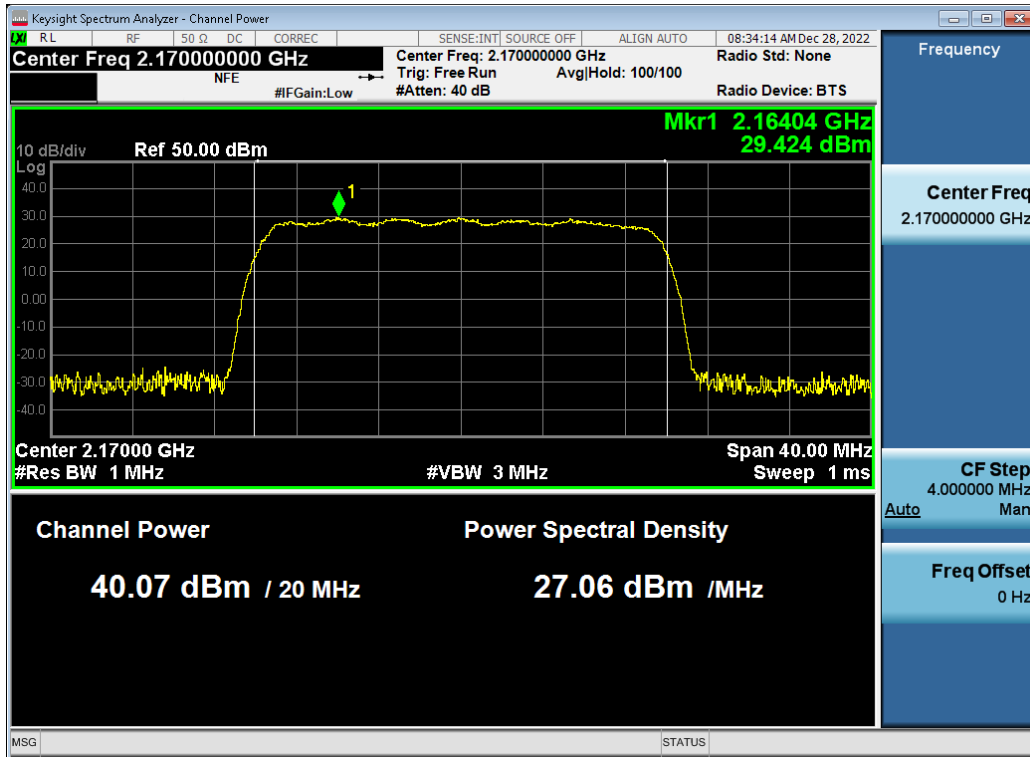

Antenna 1 / (4 Port) DSS B66 20 MHz 5to5 [1 Carrier] / 16QAM / High