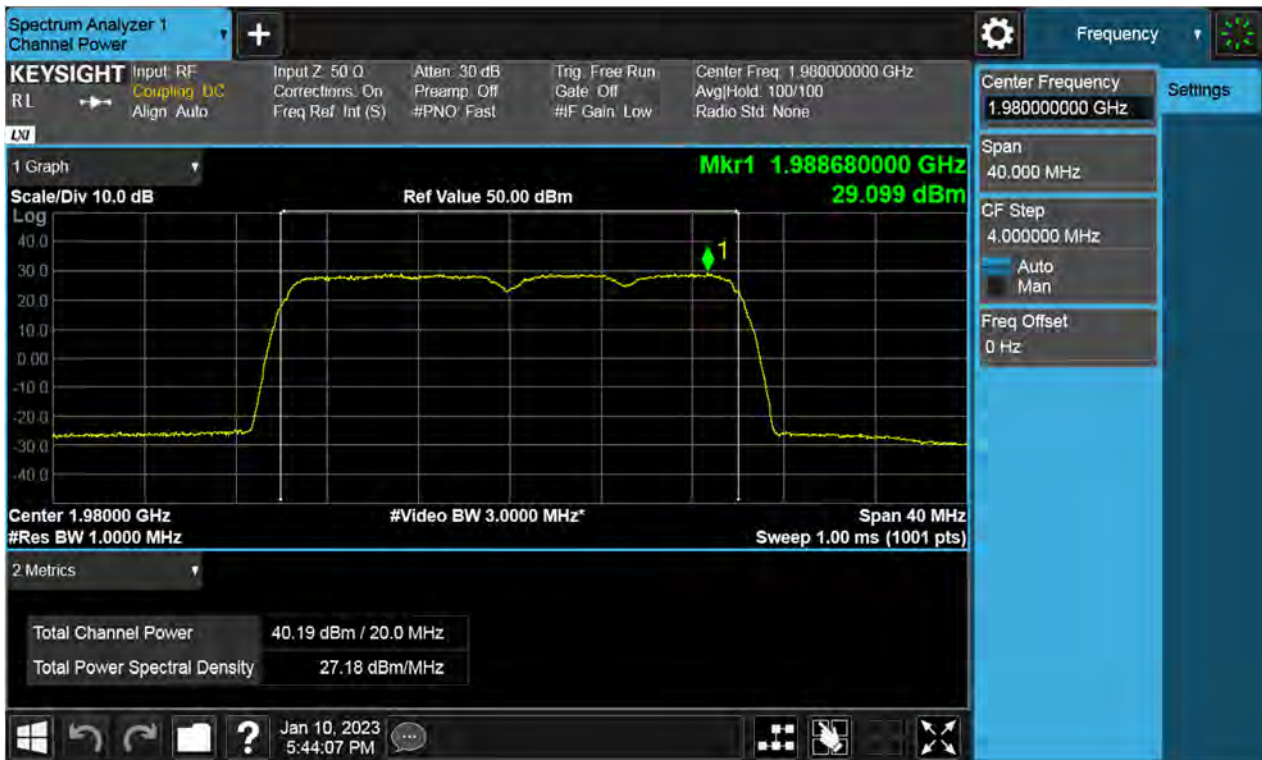

Antenna 0 / (4 Port) DSS B2 10 MHz 1 Carrier + LTE B2 5 MHz 1 Carrier + LTE B2 5 MHz 1 Carrier [3 Carrier] / 16QAM / High / Contiguous