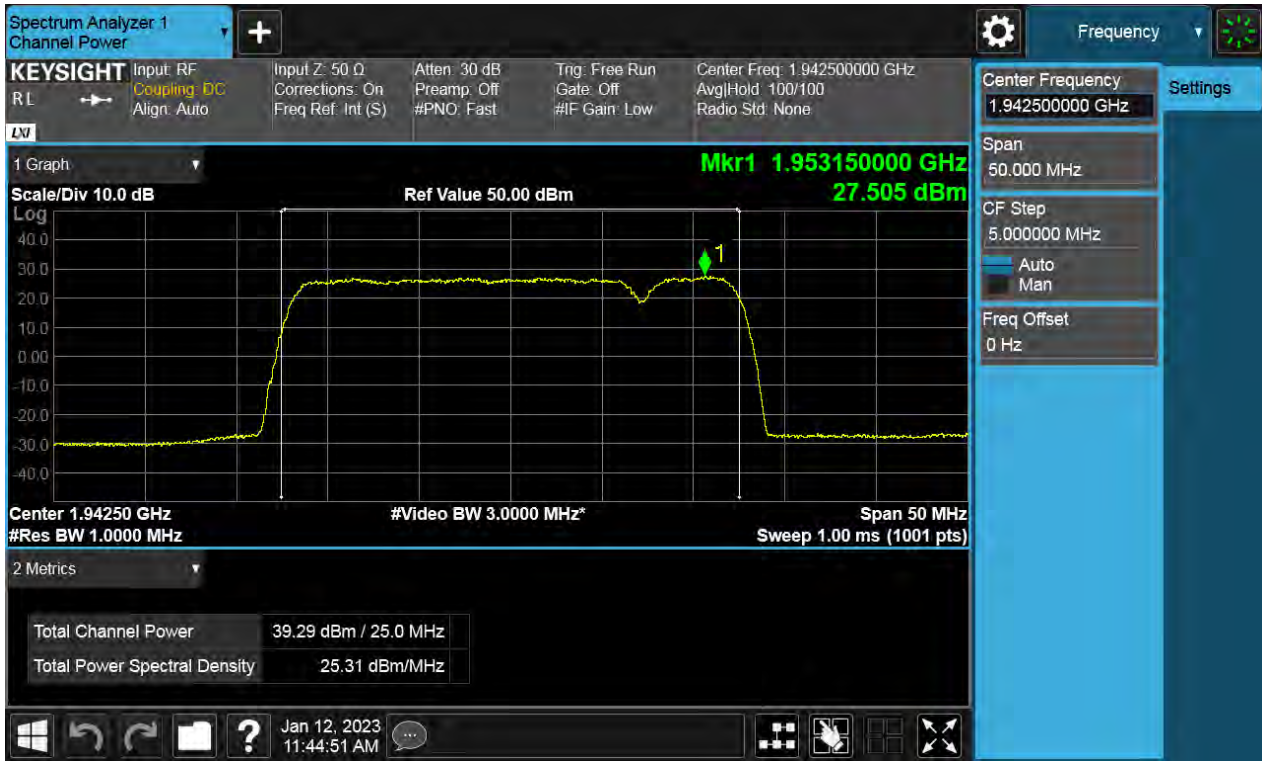

Antenna 0 / (4 Port) DSS B2 20 MHz 1 Carrier + LTE B2 5 MHz 1 Carrier + LTE B2 5 MHz 1 Carrier [3 Carrier][2C+1C] / Non-Contiguous / DSS B2 20 MHz 1 Carrier + LTE B2 5 MHz 1 Carrier / 16QAM / Low