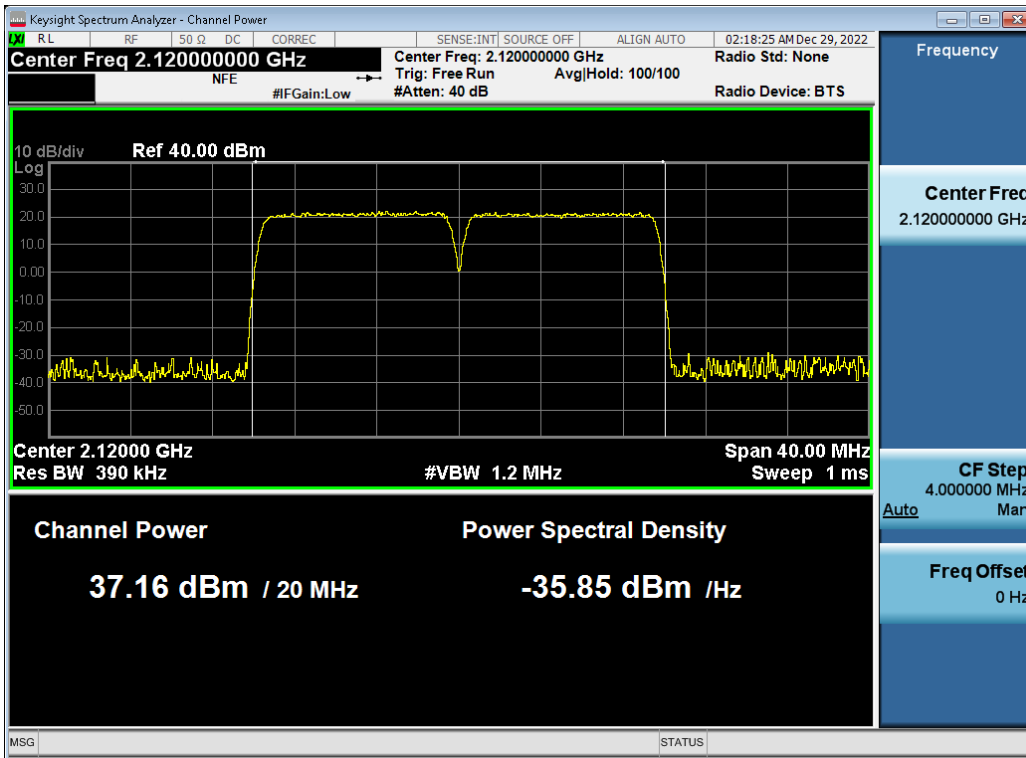

Antenna 1 / (4 Port) DSS B66 10 MHz 1 Carrier + DSS B66 10 MHz 1 Carrier + DSS B66 20 MHz 1 Carrier [3 Carrier]  
[2C+1C] / DSS B66 10 MHz 1 Carrier + DSS B66 10 MHz 1 Carrier / 64QAM / Low / Non-Contiguous