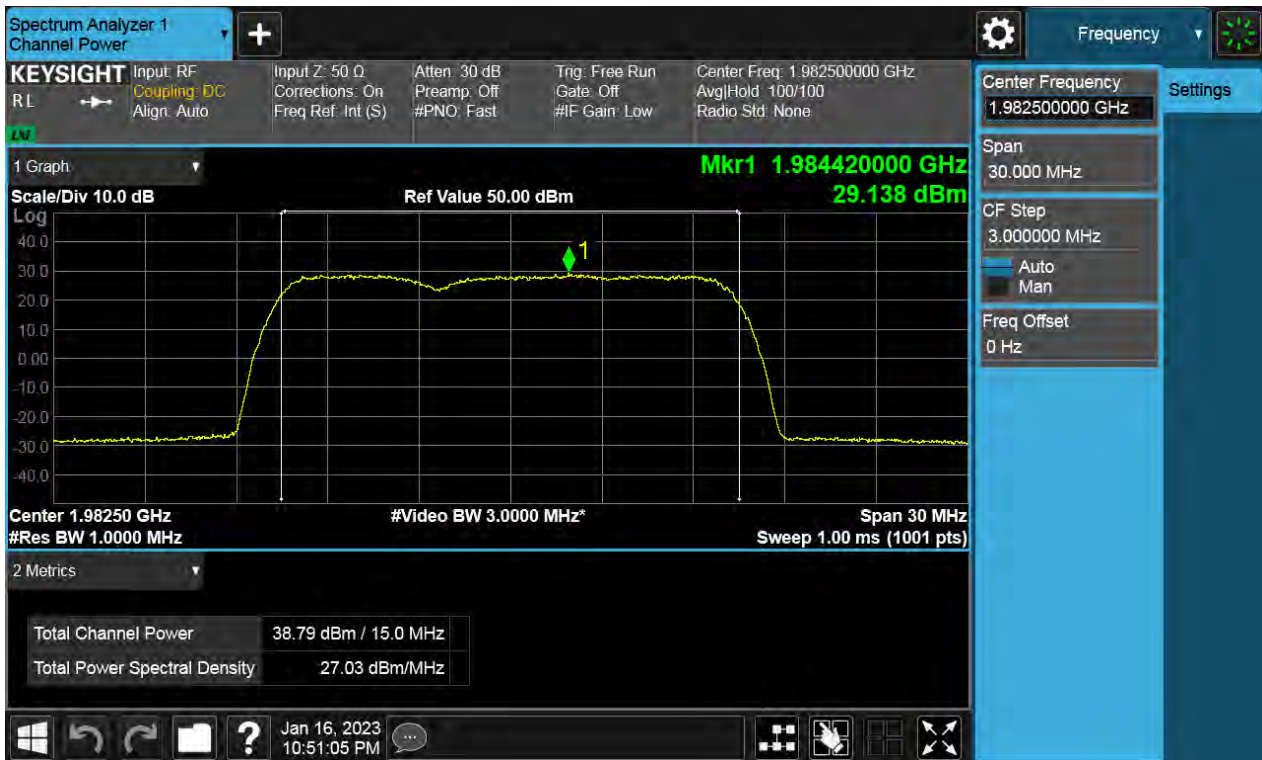

Antenna 1 / (4 Port) DSS B2 10 MHz 1 Carrier + 5G NR n2 5 MHz 1 Carrier + 5G NR n2 5 MHz 1 Carrer [3 Carrier][1C+2C] / Non-Contiguous / 5G NR n2 5 MHz 1 Carrier + DSS B2 10 MHz 1 Carrier / 16QAM / High