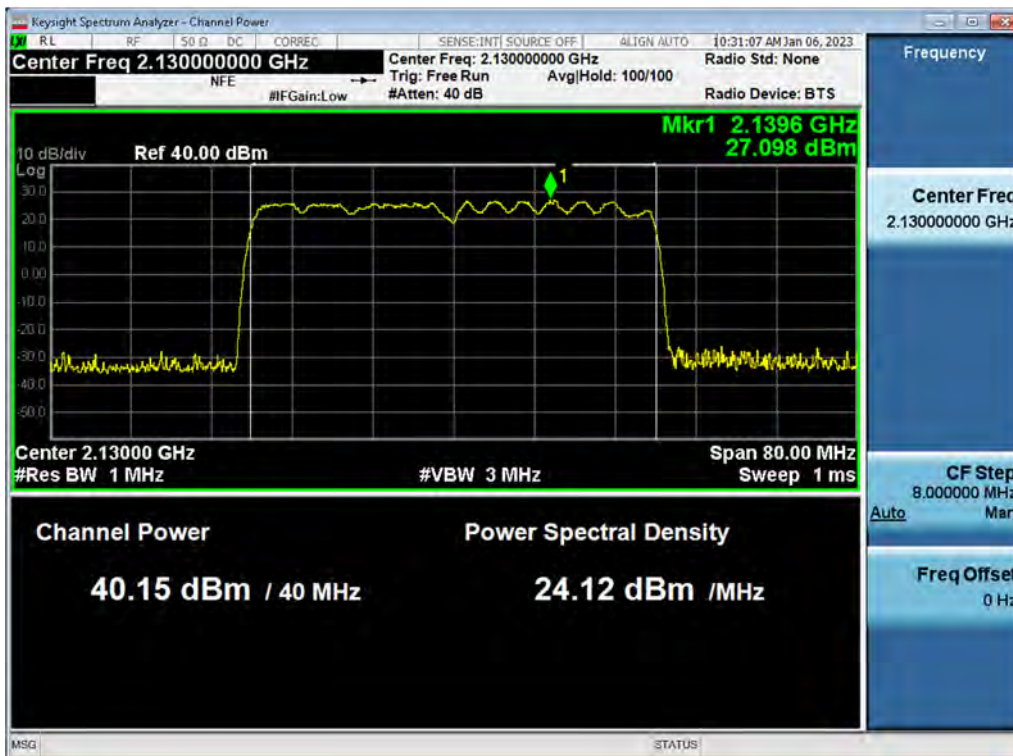

Antenna 1 / (4 Port) LTE B66 5 MHz 1 Carrier + 5G NR n66 5 MHz 1 Carrier + 5G NR n66 10 MHz 1 Carrier + 5G NR n66 20 MHz 1 Carrier [4 Carrier] / 16QAM / LOW / Contiguous