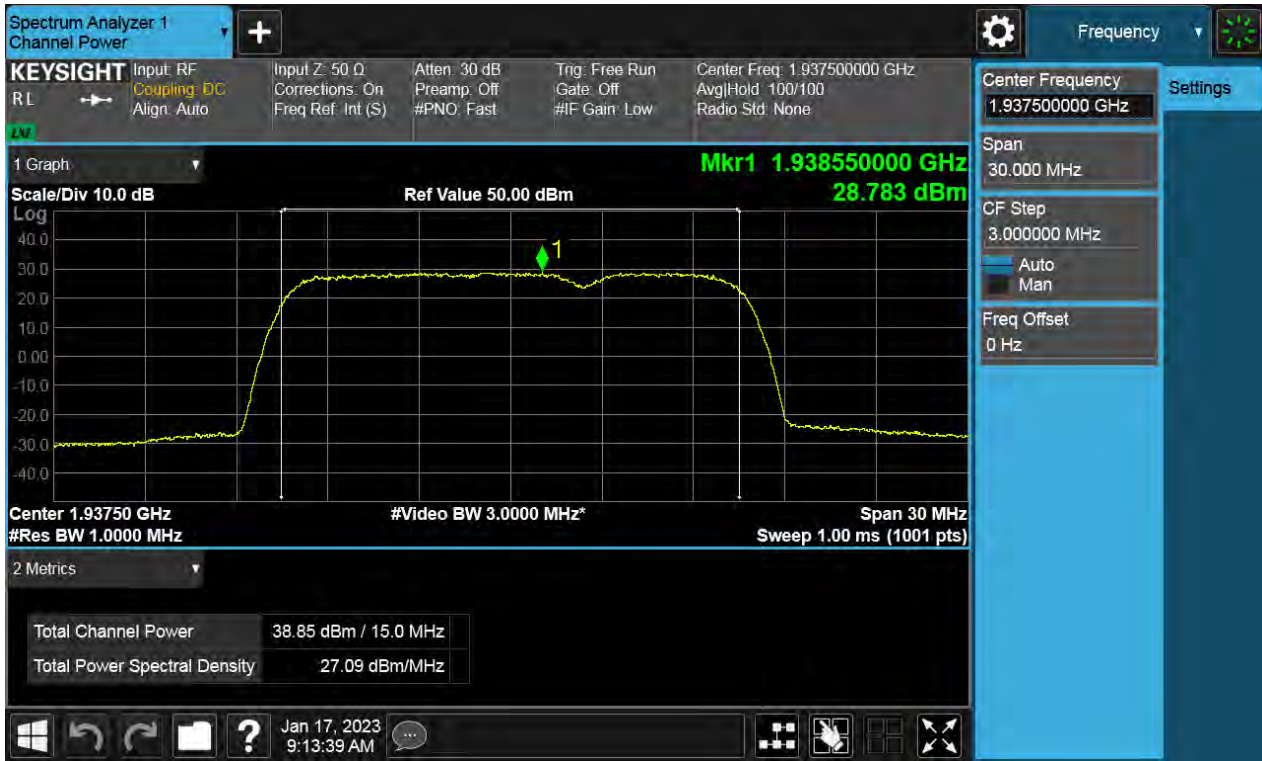

Antenna 0 / (4 Port) DSS B2 10 MHz 1 Carrier + 5G NR n2 5 MHz 1 Carrier + 5G NR n2 5 MHz 1 Carrer [3 Carrier][2C+1C] / Non-Contiguous / DSS B2 10 MHz 1 Carrier + 5G NR n2 5 MHz 1 Carrier / 16QAM / Low