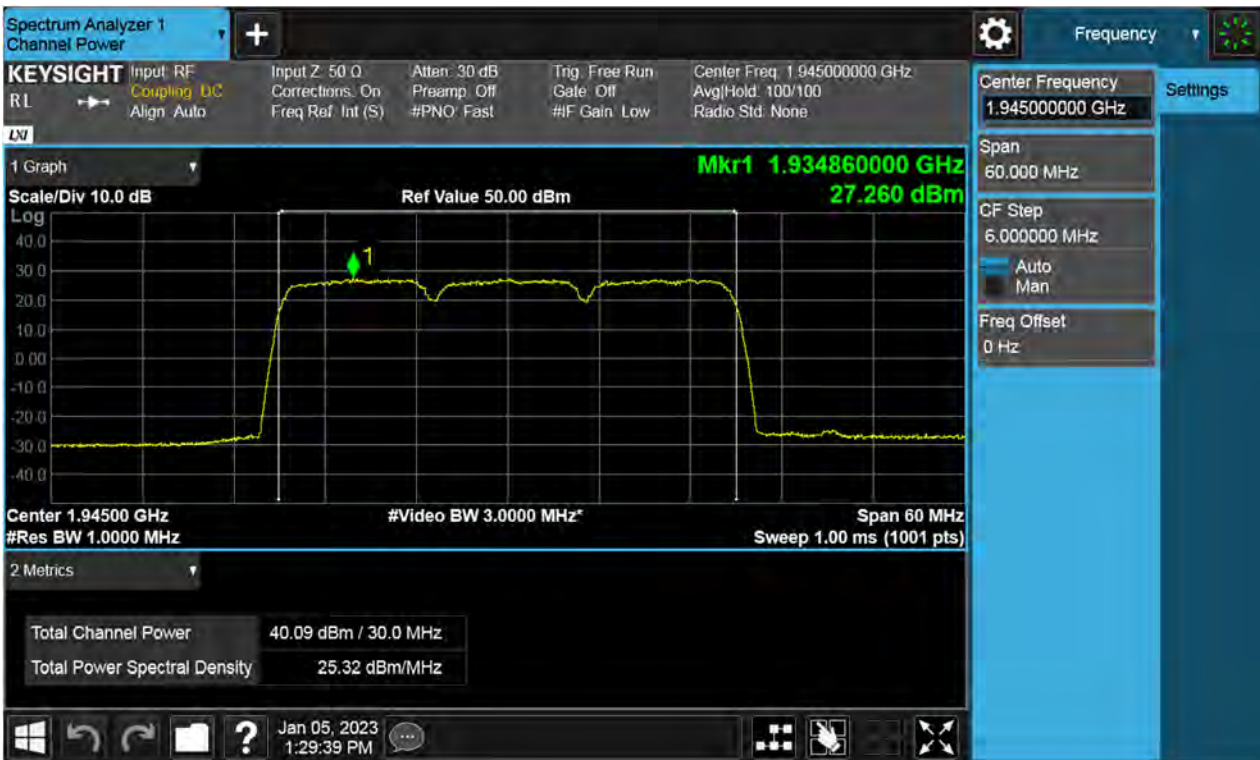

Antenna 3 / (4 Port) DSS B2 10 MHz 1 Carrier + DSS B2 10 MHz 1 Carrier + DSS B2 10 MHz 1 Carrier [3 Carrier] / 16QAM / Low / Contiguous