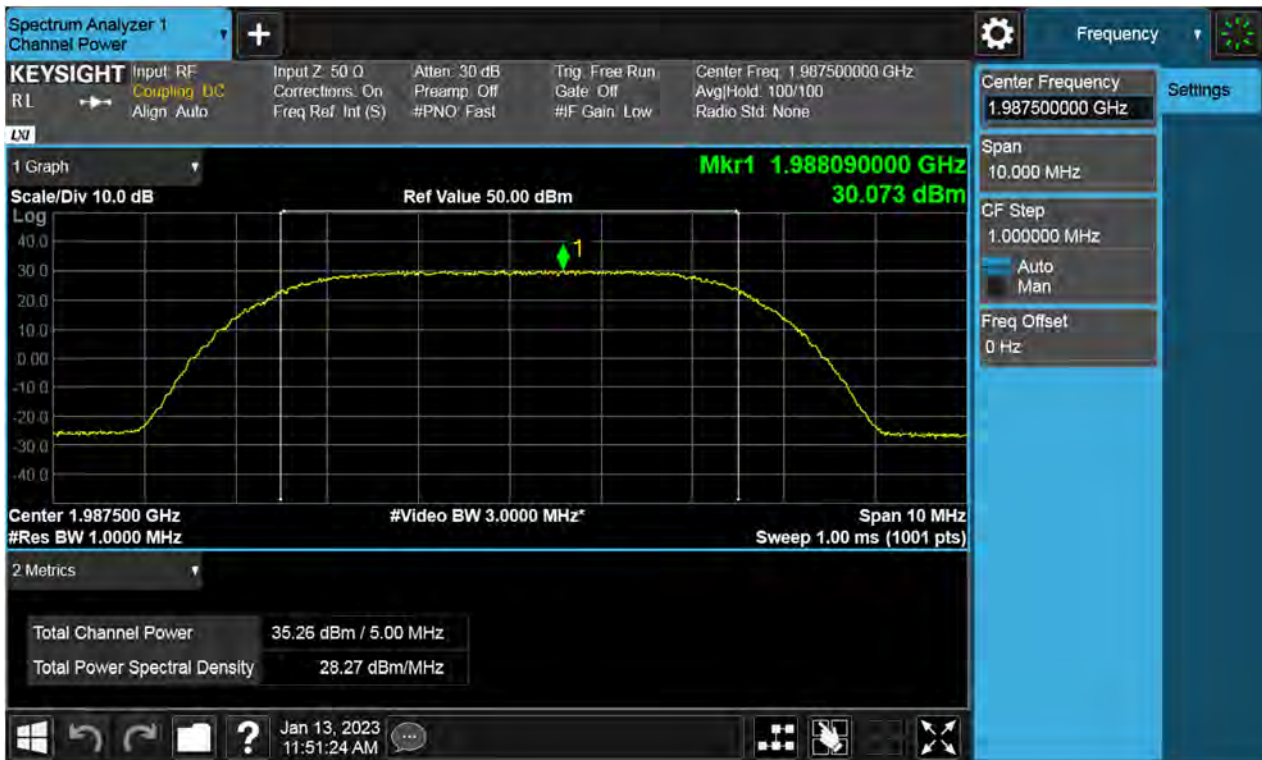

Antenna 0 / (4 Port) 5G NR n2 5 MHz 1 Carrier + 5G NR n2 5 MHz 1 Carrier + LTE B2 5 MHz 1 Carrier [3 Carrier][2C+1C] / Non-Contiguous / LTE B2 5 MHz 1 Carrier / 16QAM / High