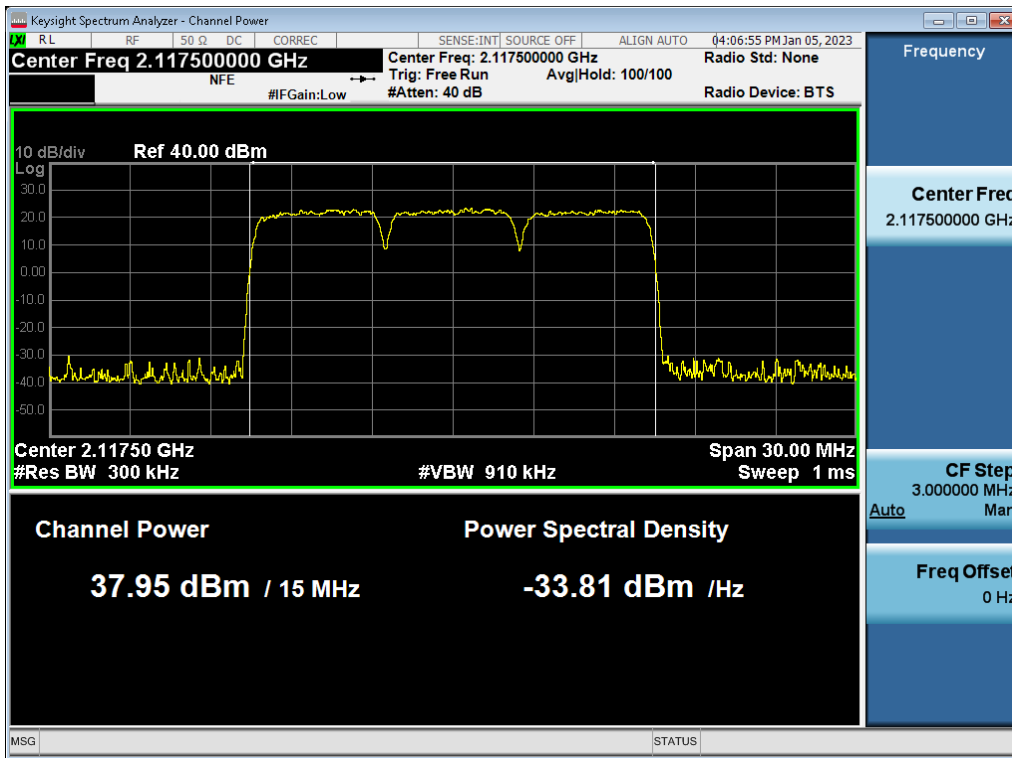

Antenna 1 / (4 Port) DSS B66 5 MHz 1 Carrier + LTE B66 5 MHz 1 Carrier + LTE B66 5 MHz 1 Carrier + LTE B66 10 MHz 1 Carrier [4 Carrier] [3C+1C] / DSS B66 5 MHz 1 Carrier + LTE B66 5 MHz 1 Carrier + LTE B66 5 MHz 1 Carrier / 16QAM / Low / Non-Contiguous