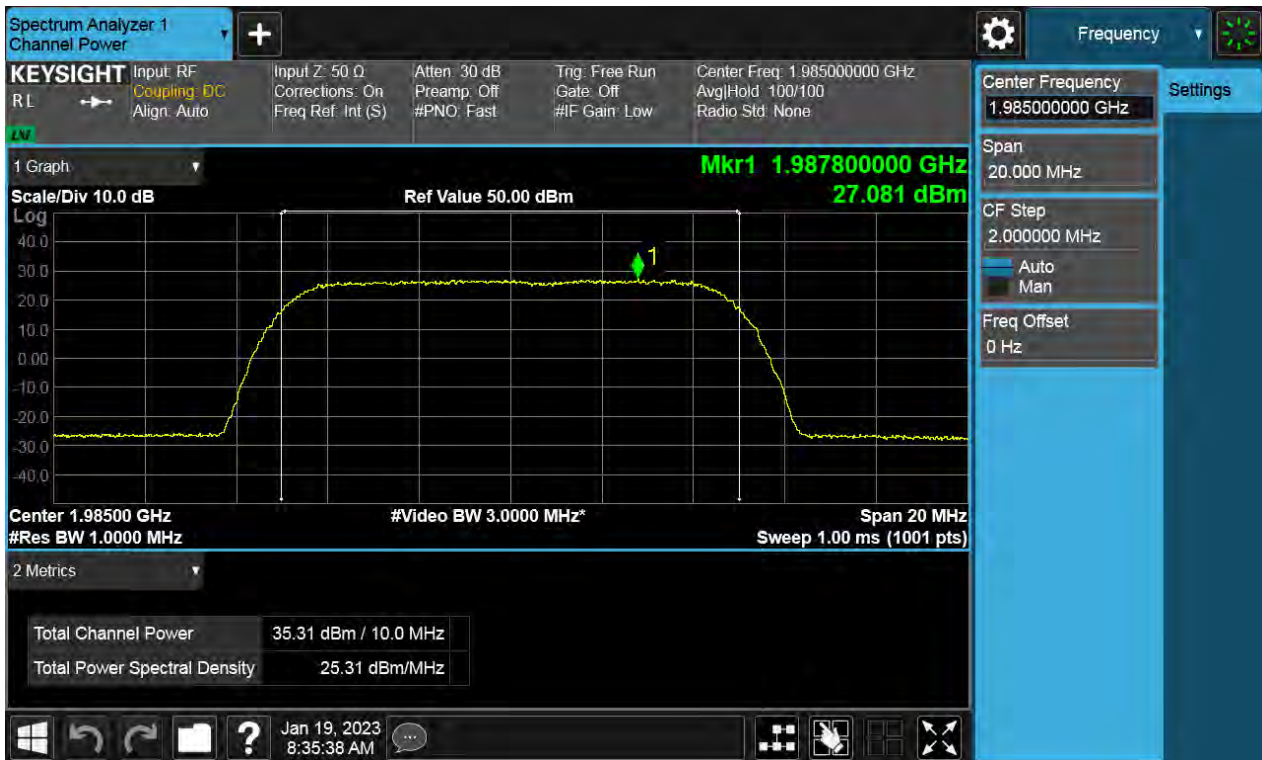

Antenna 0 / (4 Port) DSS B2 10 MHz 1 Carrier + 5G NR n2 15 MHz 1 Carrier + LTE B2 5 MHz 1 Carrer [3 Carrier][2C+1C] / Non-Contiguous / DSS B2 10 MHz 1 Carrier / 16QAM / High