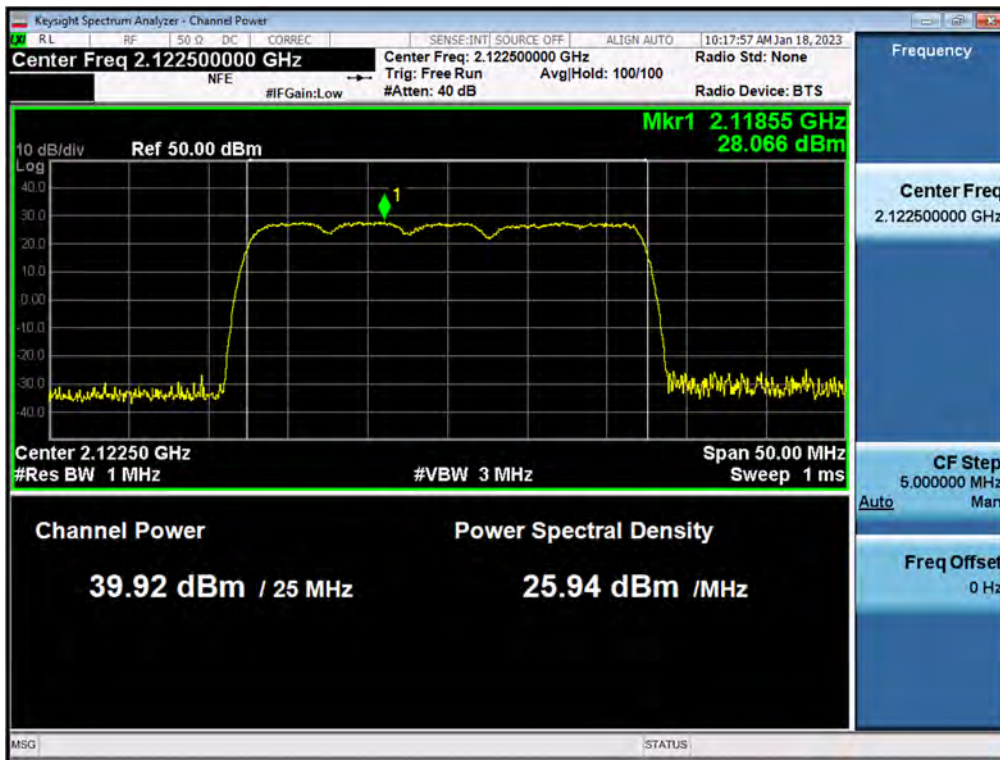

Antenna 0 / (4 Port) DSS B66 5 MHz 1 Carrier + LTE B66 5 MHz 1 Carrier + LTE B66 5 MHz 1 Carrier + LTE B66 10 MHz 1 Carrier [4 Carrier] / 16QAM / LOW / Contiguous