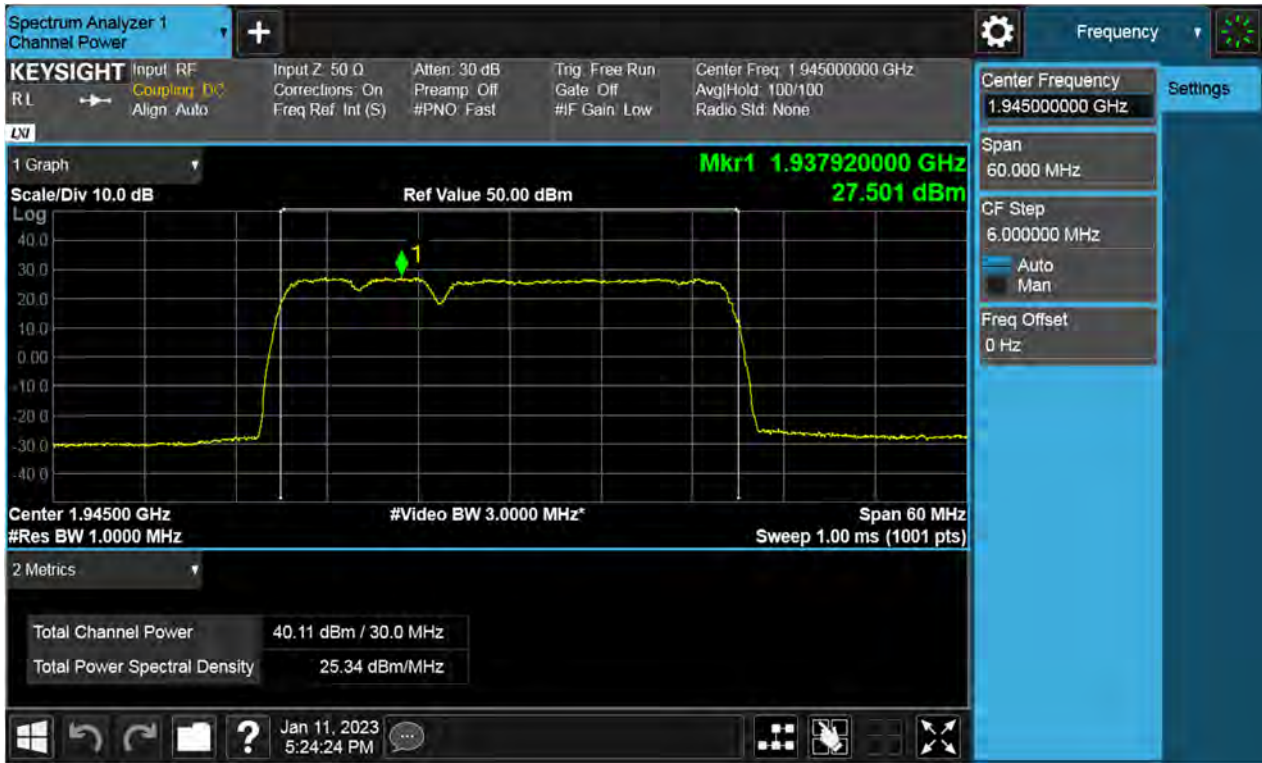

Antenna 0 / (4 Port) DSS B2 20 MHz 1 Carrier + LTE B2 5 MHz 1 Carrier + LTE B2 5 MHz 1 Carrier [3 Carrier] / 16QAM / Low / Contiguous