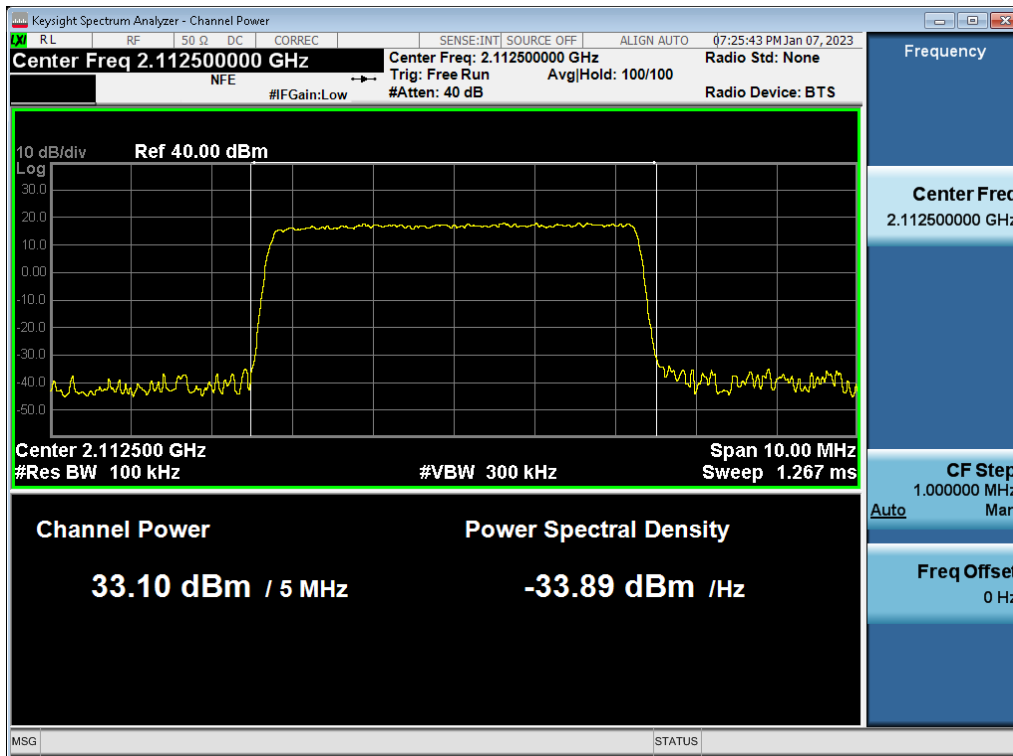

Antenna 1 / (4 Port) LTE B66 5 MHz 1 Carrier + 5G NR n66 5 MHz 1 Carrier + 5G NR n66 5 MHz 1 Carrier + DSS B66 10 MHz 1 Carrier [4 Carrier] [1C+3C] / LTE B66 5 MHz 1 Carrier / QPSK / Low / Non-Contiguous