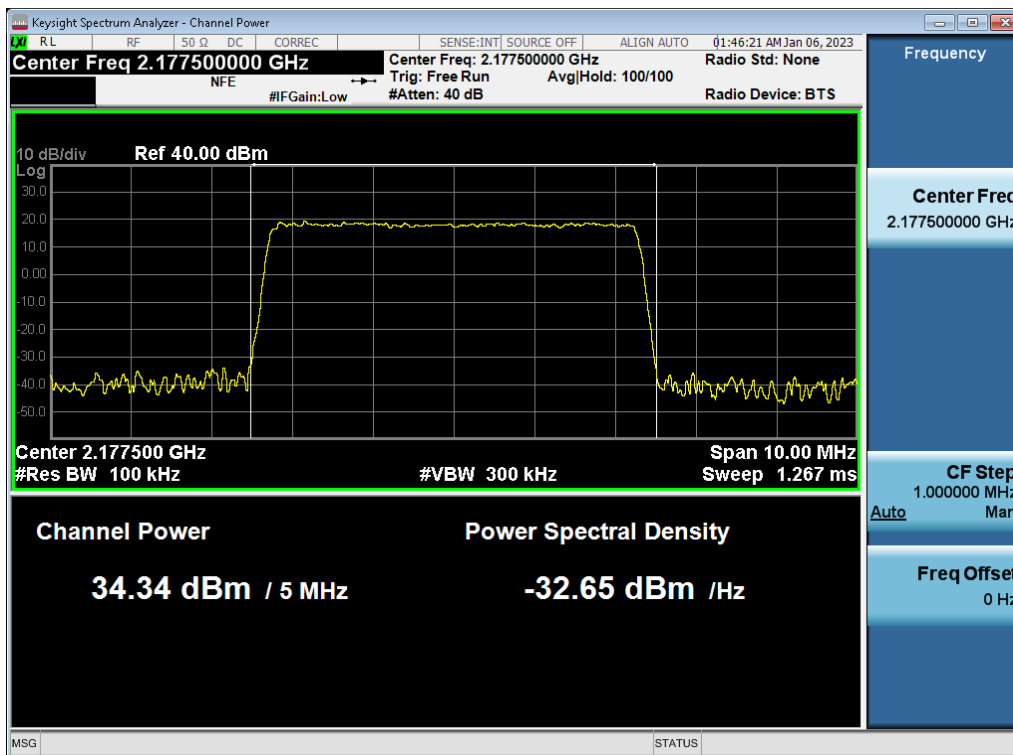

Antenna 1 / (4 Port) LTE B66 5 MHz 1 Carrier + 5G NR n66 5 MHz 1 Carrier + 5G NR n66 5 MHz 1 Carrier + 5G NR n66 5 MHz 1 Carrier [4 Carrier] [3C+1C] / 5G NR n66 5 MHz 1 Carrier / 64QAM / High / Non-Contiguous