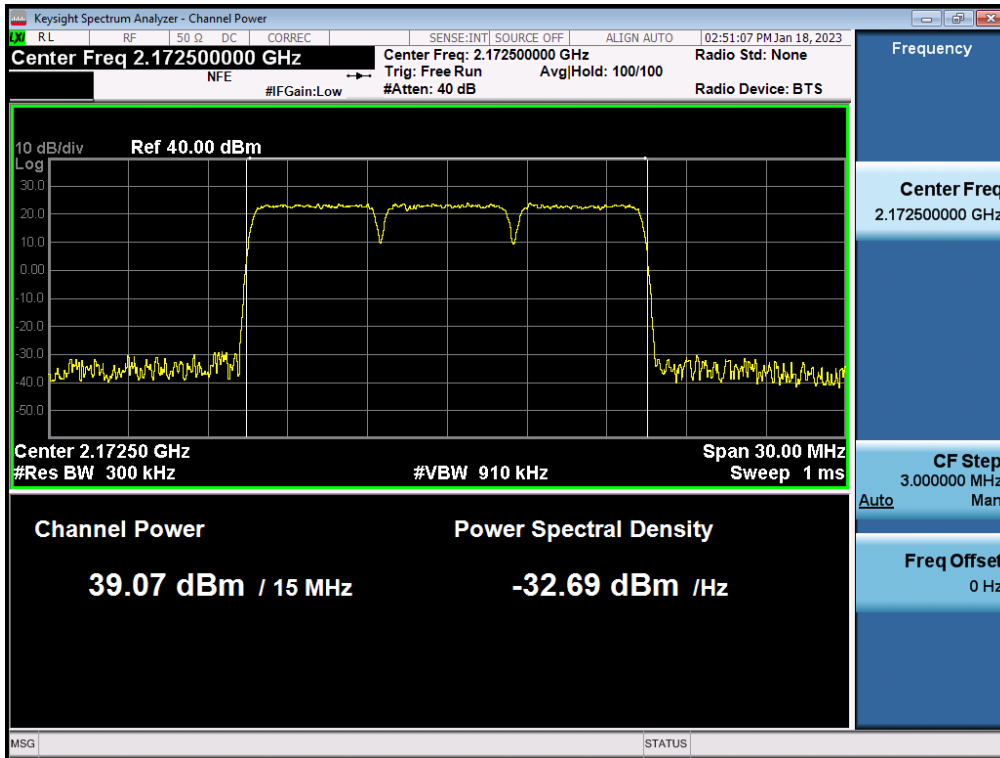

Antenna 1 / (4 Port) LTE B66 5 MHz 1 Carrier + 5G NR n66 5 MHz 1 Carrier + 5G NR n66 5 MHz 1 Carrier + 5G NR n66 5 MHz 1 Carrier [4 Carrier] [1C+3C] / 5G NR n66 5 MHz 1 Carrier + 5G NR n66 5 MHz 1 Carrier + 5G NR n66 5 MHz 1 Carrier / 64QAM / High / Non-Contiguous