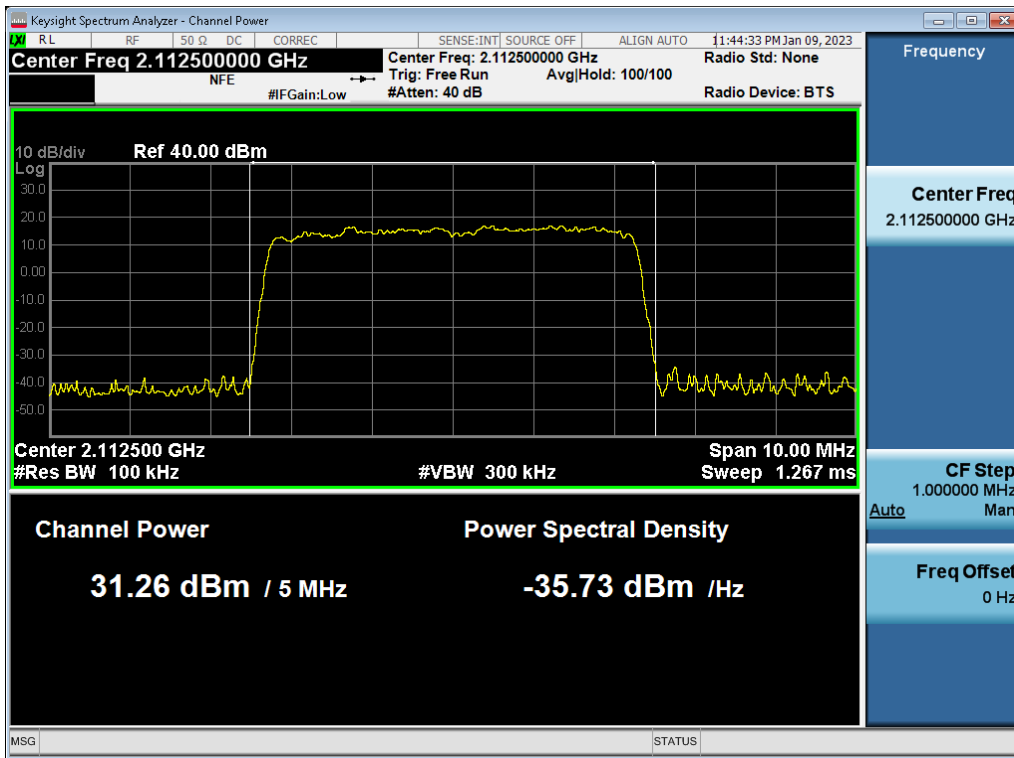

Antenna 1 / (4 Port) LTE B66 5 MHz 1 Carrier + DSS B66 10 MHz 1 Carrier + DSS B66 10 MHz 1 Carrier + DSS B66 15 MHz 1 Carrier [4 Carrier] [1C+3C] / LTE B66 5 MHz 1 Carrier / 16QAM / Low / Non-Contiguous