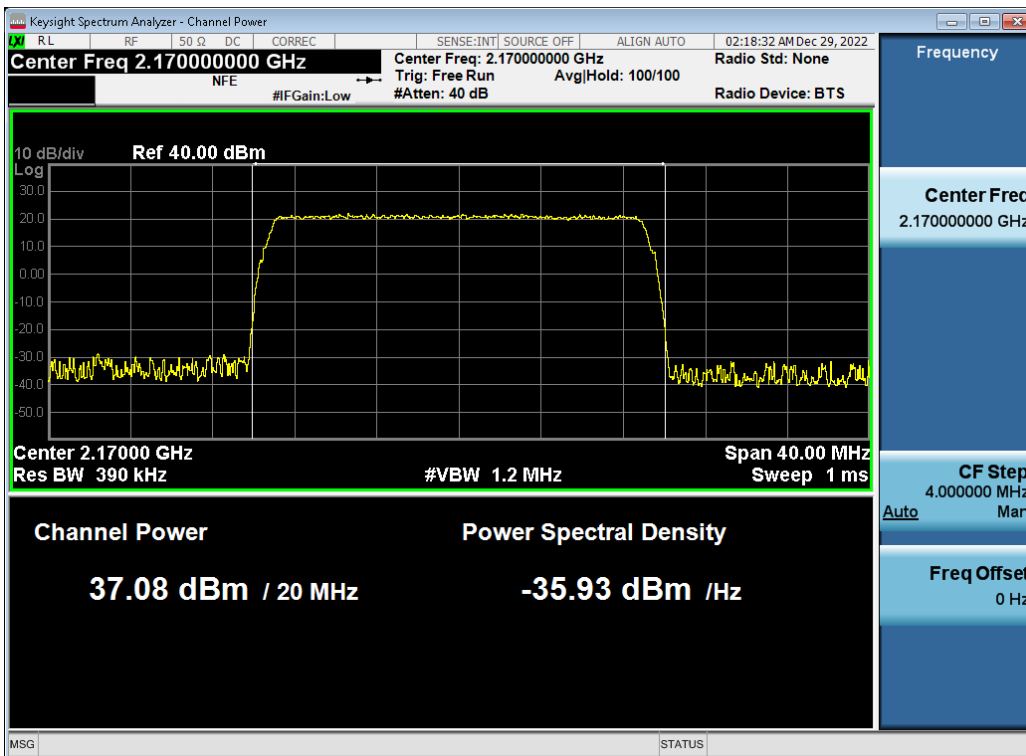

Antenna 1 / (4 Port) DSS B66 10 MHz 1 Carrier + DSS B66 10 MHz 1 Carrier + DSS B66 20 MHz 1 Carrier [3 Carrier]
[2C+1C] / DSS B66 20 MHz 1 Carrier / 64QAM / High / Non-Contiguous