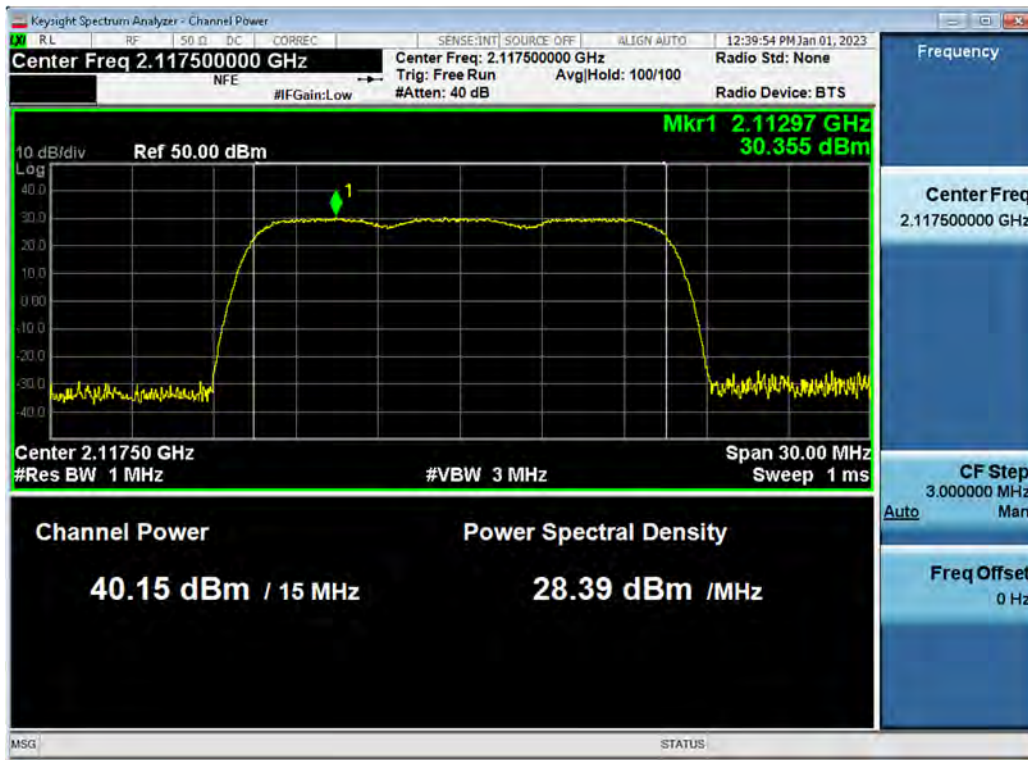

Antenna 2 / (4 Port) 5G NR n66 5 MHz 1 Carrier + 5G NR n66 5 MHz 1 Carrier + 5G NR n66 5 MHz 1 Carrier [3 Carrier] / 16QAM / LOW / Contiguous