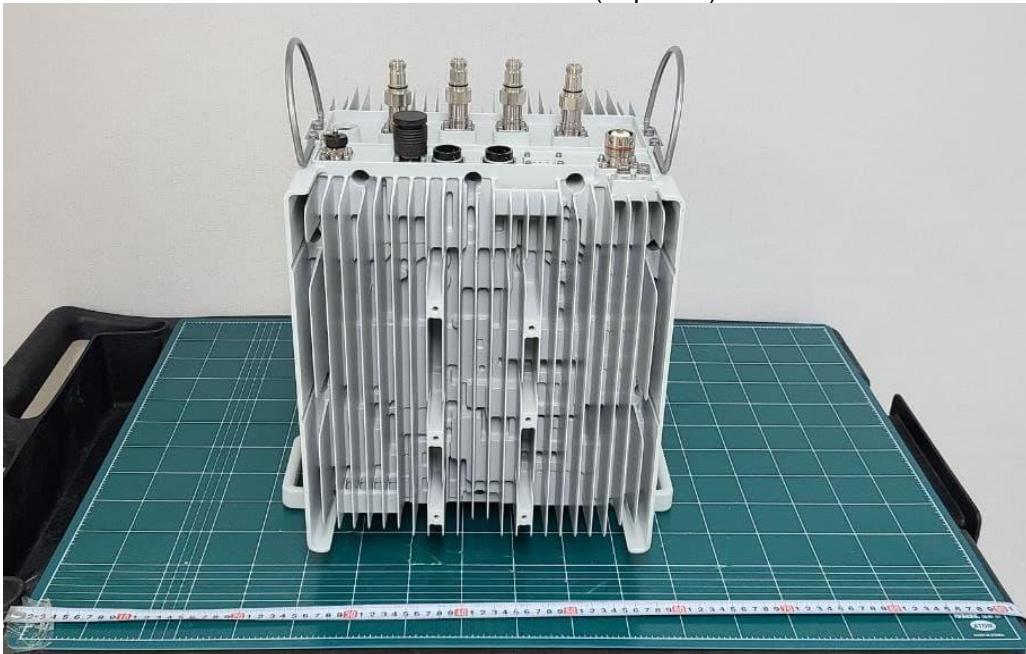

# EXTERNAL PHOTOGRAPHS

1. External Photo (Front view)

2. External Photo (Rear view)

	Samsung Electronics Co., Ltd.	FCC ID: A3LRF4435D-71A	Model: RF4435d-71A
External Photos	EUT Type: RRU (RF4435d)		Page 1 of 3

3. External Photo (Bottom view)

4. External Photo (Top view)

	<p>Samsung Electronics Co., Ltd.</p>	<p>FCC ID: A3LRF4435D-71A</p>	<p>Model: RF4435d-71A</p>
<p>External Photos</p>	<p>EUT Type: RRU (RF4435d)</p>		<p>Page 2 of 3</p>

5. External Photo (Left side view)

6. External Photo (Right side view)

 Proud to be part of element	Samsung Electronics Co., Ltd.	FCC ID: A3LRF4435D-71A	Model: RF4435d-71A
External Photos	EUT Type: RRU (RF4435d)		Page 3 of 3