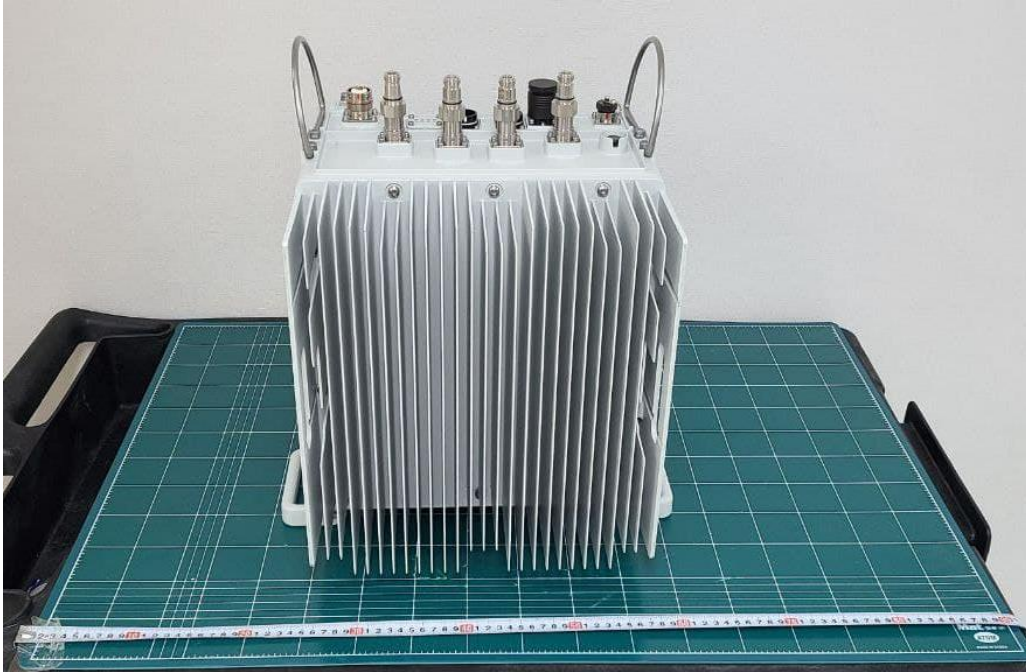

# EXTERNAL PHOTOGRAPHS

1. External Photo (Front view)

2. External Photo (Rear view)

	Samsung Electronics Co., Ltd.	FCC ID: A3LRF4435D-71A	Model: RF4435d-71A
External Photos	EUT Type: RRU (RF4435d)		Page 1 of 3

3. External Photo (Bottom view)

4. External Photo (Top view)

	<p>Samsung Electronics Co., Ltd.</p>	<p>FCC ID: A3LRF4435D-71A</p>	<p>Model: RF4435d-71A</p>
<p>External Photos</p>	<p>EUT Type: RRU (RF4435d)</p>		<p>Page 2 of 3</p>

5. External Photo (Left side view)

6. External Photo (Right side view)

 Proud to be part of element	Samsung Electronics Co., Ltd.	FCC ID: A3LRF4435D-71A	Model: RF4435d-71A
External Photos	EUT Type: RRU (RF4435d)		Page 3 of 3