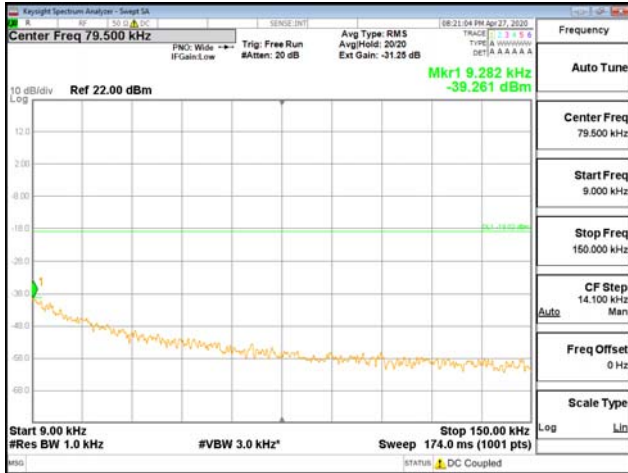

CTK Co., Ltd.
(Ho-dong), 113, Yejik-ro, Cheoin-gu,
Yongin-si, Gyeonggi-do, Korea
Tel: +82-31-339-9970
Fax: +82-31-624-9501

Report No.:
CTK-2020-01890
Page (98) / (146) Pages

ANT2

9 kHz - 150 kHz