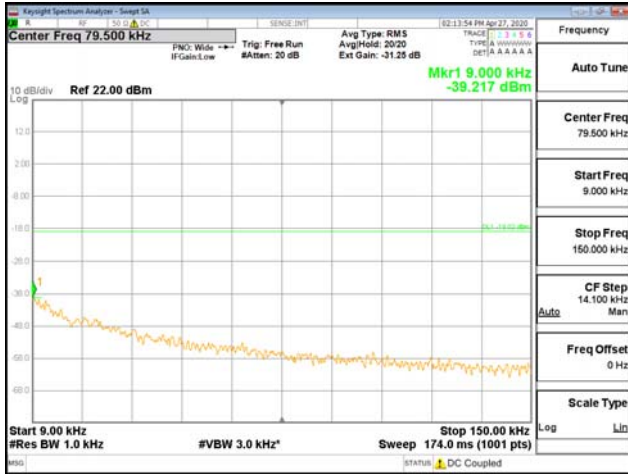

CTK Co., Ltd.
(Ho-dong), 113, Yejik-ro, Cheoin-gu,
Yongin-si, Gyeonggi-do, Korea
Tel: +82-31-339-9970
Fax: +82-31-624-9501

Report No.:
CTK-2020-01890
Page (76) / (146) Pages

**BW 5MHz, Bottom, 64QAM
ANTO**

9 kHz - 150 kHz