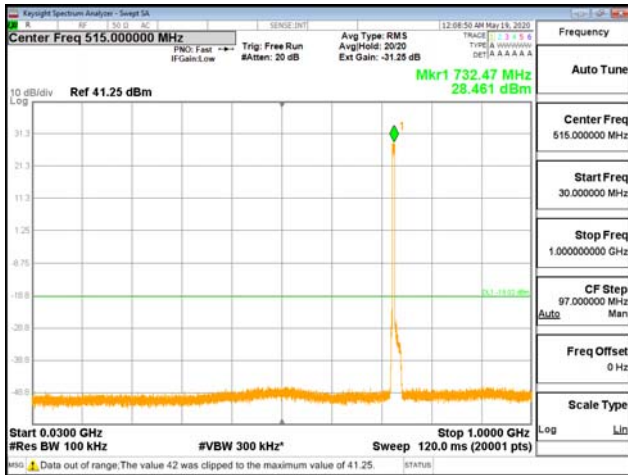

Report No.:
 CTK-2020-01890
 Page (79) / (146) Pages

ANT3

9 kHz - 150 kHz

150 kHz - 30 MHz

30 MHz - 1000 MHz

1000 MHz - 8000 MHz

CTK Co., Ltd.
 (Ho-dong), 113, Yejik-ro, Cheoin-gu,
 Yongin-si, Gyeonggi-do, Korea
 Tel: +82-31-339-9970
 Fax: +82-31-624-9501