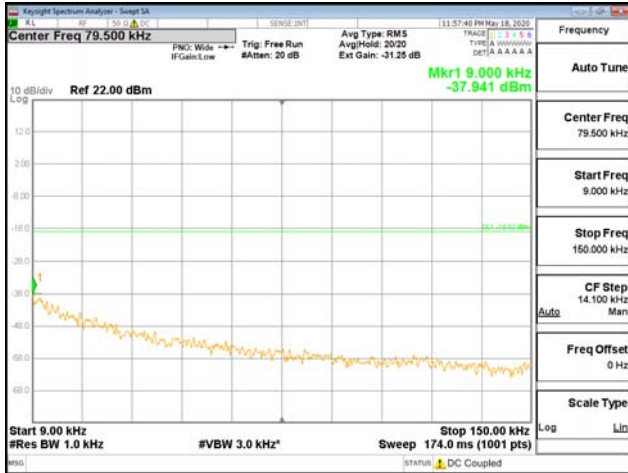

CTK Co., Ltd.
(Ho-dong), 113, Yejik-ro, Cheoin-gu,
Yongin-si, Gyeonggi-do, Korea
Tel: +82-31-339-9970
Fax: +82-31-624-9501

Report No.:
CTK-2020-01890
Page (87) / (146) Pages

ANT3

9 kHz - 150 kHz