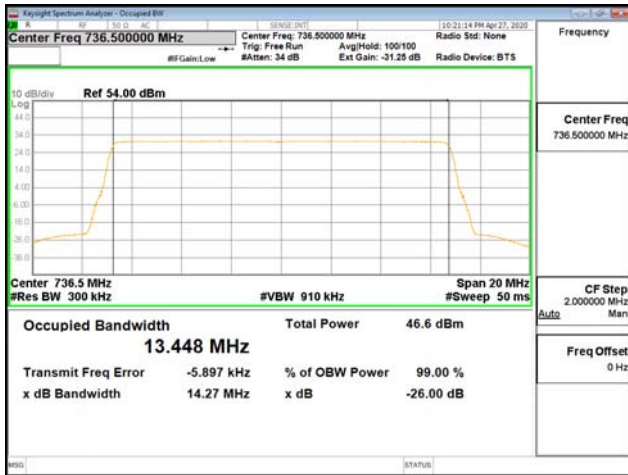

CTK Co., Ltd.
(Ho-dong), 113, Yejik-ro, Cheoin-gu,
Yongin-si, Gyeonggi-do, Korea
Tel: +82-31-339-9970
Fax: +82-31-624-9501

Report No.:
CTK-2020-01890
Page (69) / (146) Pages

ANT2

QPSK