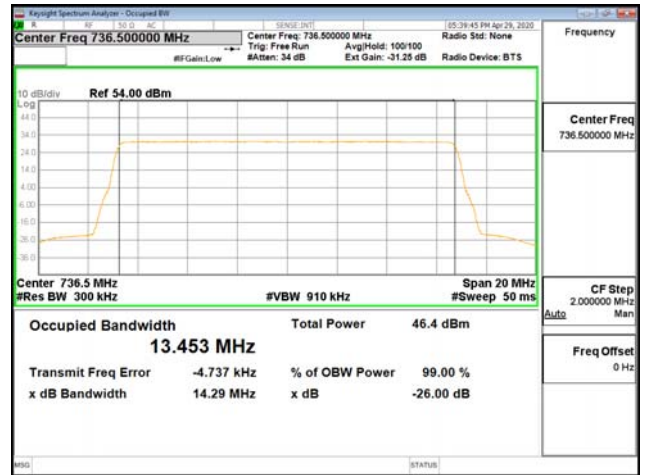

CTK Co., Ltd.
(Ho-dong), 113, Yejik-ro, Cheoin-gu,
Yongin-si, Gyeonggi-do, Korea
Tel: +82-31-339-9970
Fax: +82-31-624-9501

Report No.:
CTK-2020-01890
Page (70) / (146) Pages

ANT3

QPSK

16QAM

64QAM

256QAM