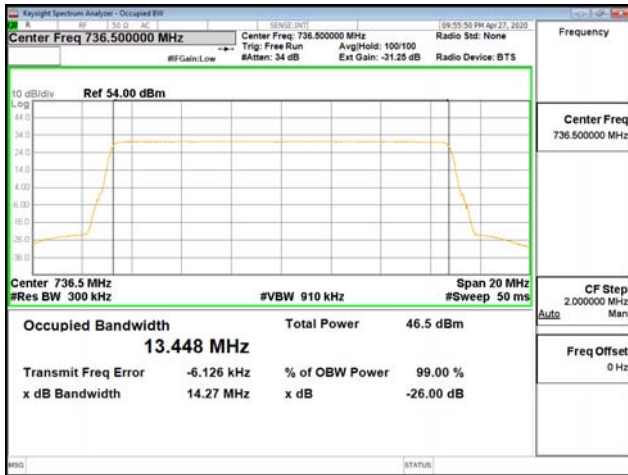

CTK Co., Ltd.
(Ho-dong), 113, Yejik-ro, Cheoin-gu,
Yongin-si, Gyeonggi-do, Korea
Tel: +82-31-339-9970
Fax: +82-31-624-9501

Report No.:
CTK-2020-01890
Page (69) / (146) Pages

ANT2

QPSK

16QAM

64QAM

256QAM