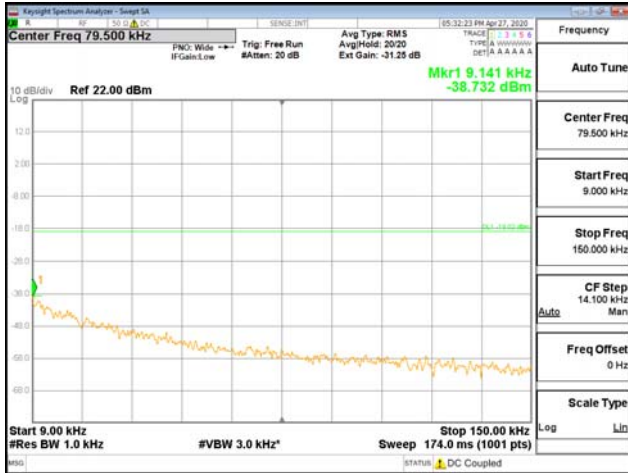

CTK Co., Ltd.
(Ho-dong), 113, Yejik-ro, Cheoin-gu,
Yongin-si, Gyeonggi-do, Korea
Tel: +82-31-339-9970
Fax: +82-31-624-9501

Report No.:
CTK-2020-01890
Page (94) / (146) Pages

ANT2

9 kHz - 150 kHz