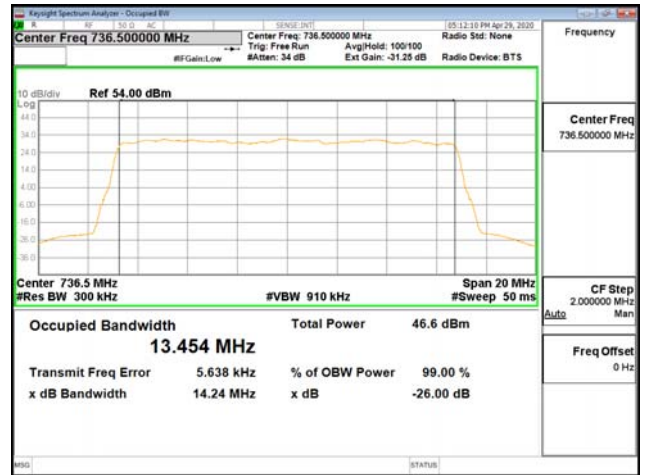

CTK Co., Ltd.
(Ho-dong), 113, Yejik-ro, Cheoin-gu,
Yongin-si, Gyeonggi-do, Korea
Tel: +82-31-339-9970
Fax: +82-31-624-9501

Report No.:
CTK-2020-01890
Page (69) / (146) Pages

ANT2

QPSK

16QAM

64QAM

256QAM