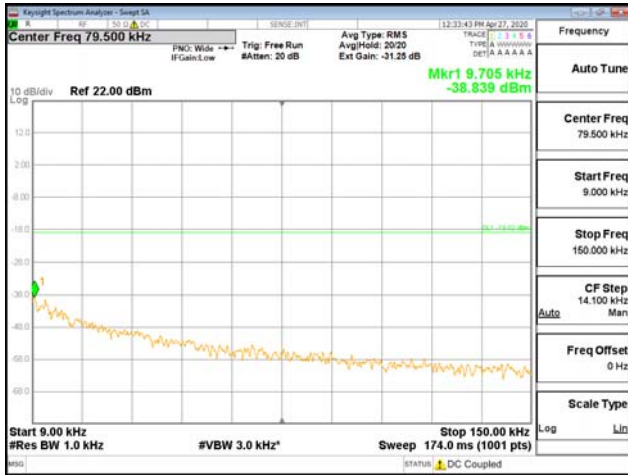

CTK Co., Ltd.
(Ho-dong), 113, Yejik-ro, Cheoin-gu,
Yongin-si, Gyeonggi-do, Korea
Tel: +82-31-339-9970
Fax: +82-31-624-9501

Report No.:
CTK-2020-01890
Page (72) / (146) Pages

Test Plot at Spurious Emissions

BW 5MHz, Bottom, QPSK
ANTO

9 kHz - 150 kHz