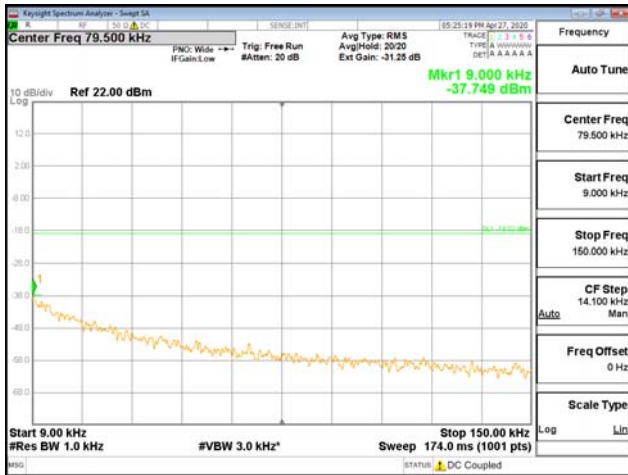

CTK Co., Ltd.
(Ho-dong), 113, Yejik-ro, Cheoin-gu,
Yongin-si, Gyeonggi-do, Korea
Tel: +82-31-339-9970
Fax: +82-31-624-9501

Report No.:
CTK-2020-01890
Page (78) / (146) Pages

ANT2

9 kHz - 150 kHz