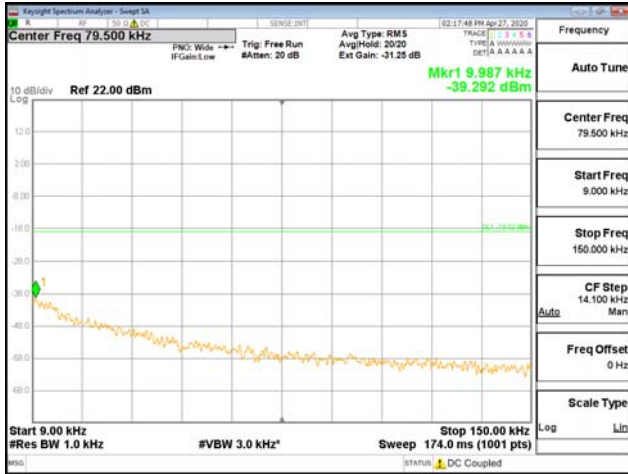

CTK Co., Ltd.
(Ho-dong), 113, Yejik-ro, Cheoin-gu,
Yongin-si, Gyeonggi-do, Korea
Tel: +82-31-339-9970
Fax: +82-31-624-9501

Report No.:
CTK-2020-01890
Page (84) / (146) Pages

**BW 5MHz, Middle, 64QAM
ANTO**

9 kHz - 150 kHz