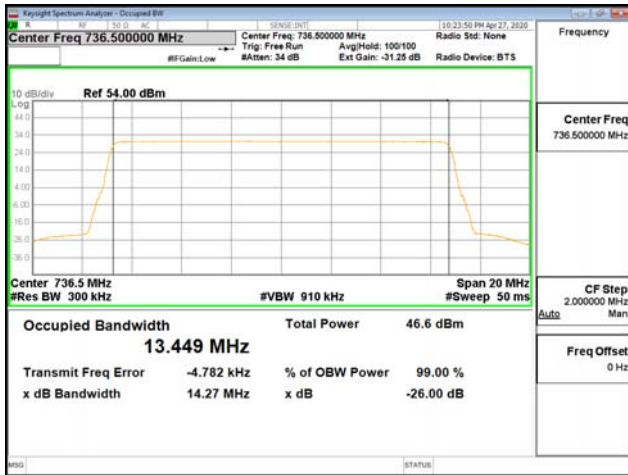

CTK Co., Ltd.
(Ho-dong), 113, Yejik-ro, Cheoin-gu,
Yongin-si, Gyeonggi-do, Korea
Tel: +82-31-339-9970
Fax: +82-31-624-9501

Report No.:
CTK-2020-01890
Page (70) / (146) Pages

ANT3

QPSK