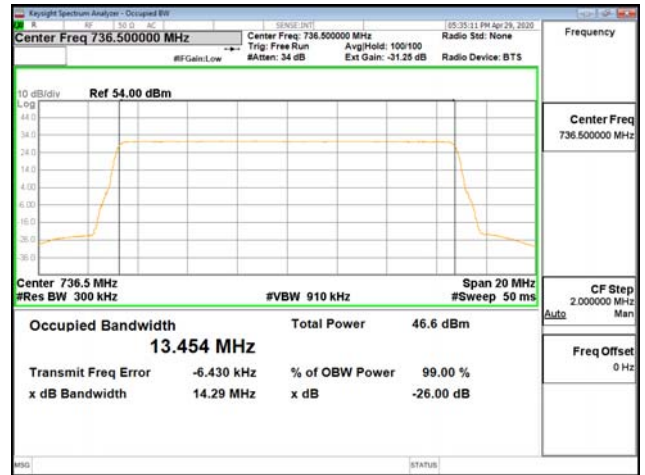

CTK Co., Ltd.
(Ho-dong), 113, Yejik-ro, Cheoin-gu,
Yongin-si, Gyeonggi-do, Korea
Tel: +82-31-339-9970
Fax: +82-31-624-9501

Report No.:
CTK-2020-01890
Page (69) / (146) Pages

ANT2

QPSK

16QAM

64QAM

256QAM