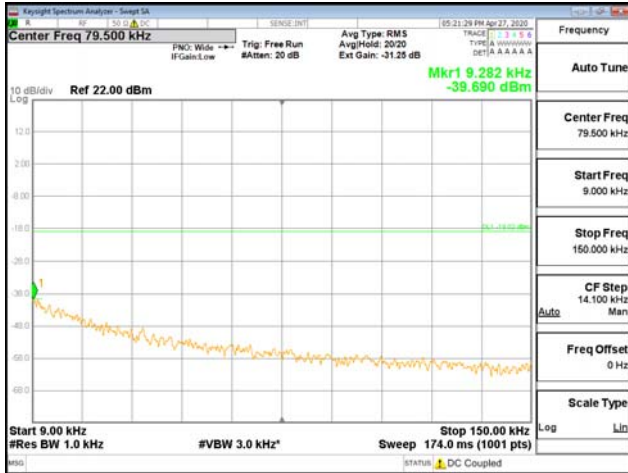

CTK Co., Ltd.
(Ho-dong), 113, Yejik-ro, Cheoin-gu,
Yongin-si, Gyeonggi-do, Korea
Tel: +82-31-339-9970
Fax: +82-31-624-9501

Report No.:
CTK-2020-01890
Page (90) / (146) Pages

ANT2

9 kHz - 150 kHz