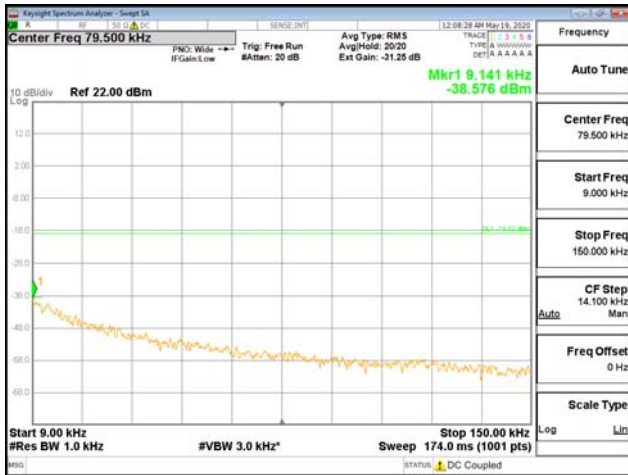

CTK Co., Ltd.
(Ho-dong), 113, Yejik-ro, Cheoin-gu,
Yongin-si, Gyeonggi-do, Korea
Tel: +82-31-339-9970
Fax: +82-31-624-9501

Report No.:
CTK-2020-01890
Page (79) / (146) Pages

ANT3

9 kHz - 150 kHz