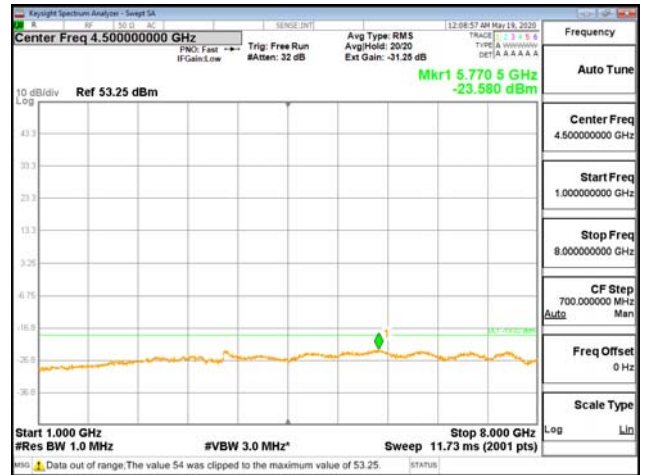

Report No.:
 CTK-2020-01890
 Page (79) / (146) Pages

ANT3

9 kHz - 150 kHz

150 kHz - 30 MHz

30 MHz - 1000 MHz

1000 MHz - 8000 MHz

CTK Co., Ltd.
 (Ho-dong), 113, Yejik-ro, Cheoin-gu,
 Yongin-si, Gyeonggi-do, Korea
 Tel: +82-31-339-9970
 Fax: +82-31-624-9501