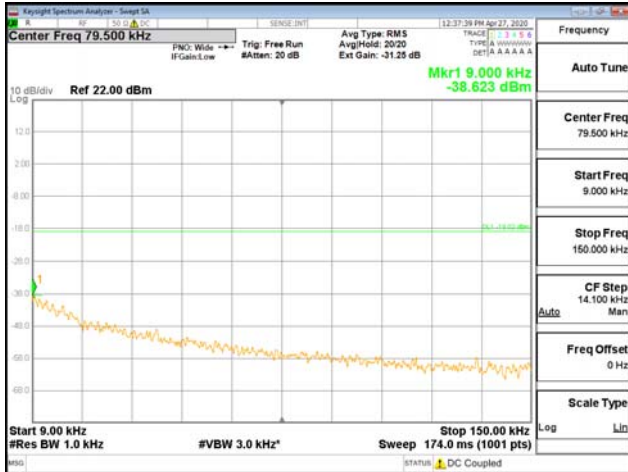

CTK Co., Ltd.
(Ho-dong), 113, Yejik-ro, Cheoin-gu,
Yongin-si, Gyeonggi-do, Korea
Tel: +82-31-339-9970
Fax: +82-31-624-9501

Report No.:
CTK-2020-01890
Page (80) / (146) Pages

**BW 5MHz, Middle, QPSK
ANTO**

9 kHz - 150 kHz