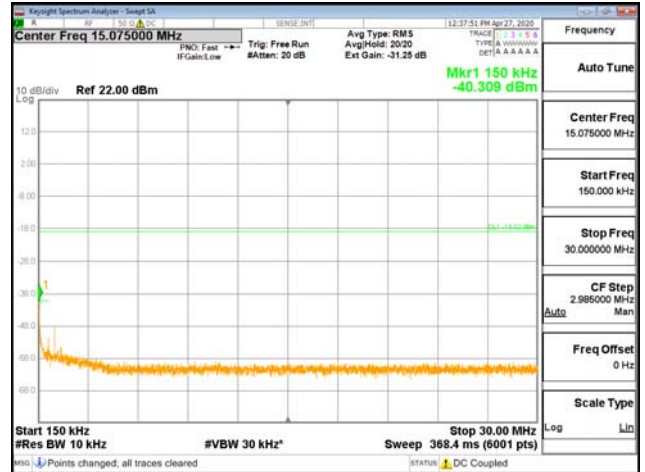

150 kHz - 30 MHz