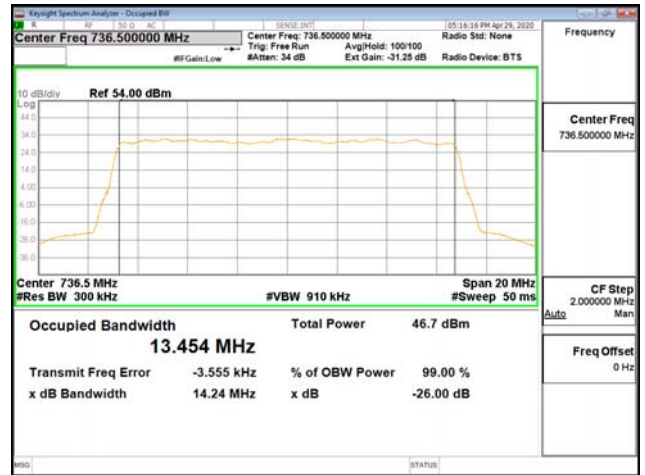

CTK Co., Ltd.
(Ho-dong), 113, Yejik-ro, Cheoin-gu,
Yongin-si, Gyeonggi-do, Korea
Tel: +82-31-339-9970
Fax: +82-31-624-9501

Report No.:
CTK-2020-01890
Page (68) / (146) Pages

ANT1

QPSK

16QAM

64QAM

256QAM