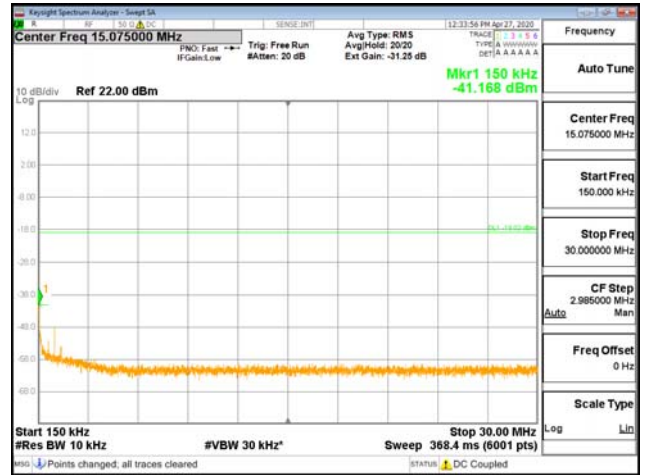

150 kHz - 30 MHz