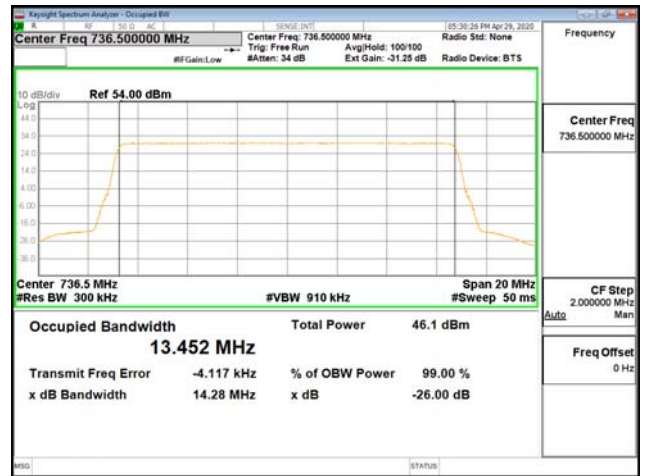

CTK Co., Ltd.
(Ho-dong), 113, Yejik-ro, Cheoin-gu,
Yongin-si, Gyeonggi-do, Korea
Tel: +82-31-339-9970
Fax: +82-31-624-9501

Report No.:
CTK-2020-01890
Page (67) / (146) Pages

**BW 15MHz, Middle
ANTO**

QPSK

16QAM

64QAM

256QAM