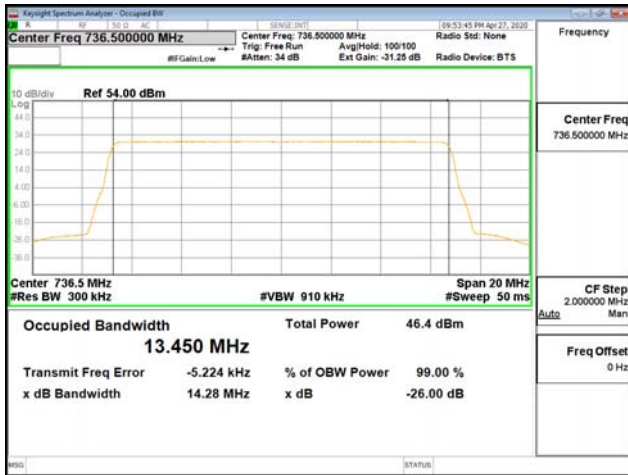

CTK Co., Ltd.
(Ho-dong), 113, Yejik-ro, Cheoin-gu,
Yongin-si, Gyeonggi-do, Korea
Tel: +82-31-339-9970
Fax: +82-31-624-9501

Report No.:
CTK-2020-01890
Page (70) / (146) Pages

ANT3

QPSK

16QAM

64QAM

256QAM