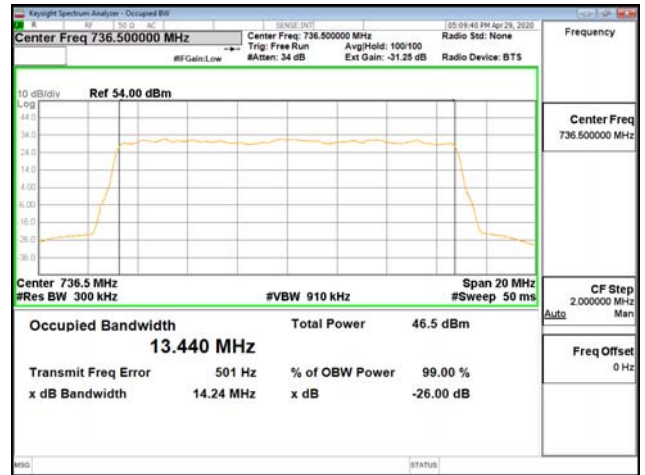

CTK Co., Ltd.
(Ho-dong), 113, Yejik-ro, Cheoin-gu,
Yongin-si, Gyeonggi-do, Korea
Tel: +82-31-339-9970
Fax: +82-31-624-9501

Report No.:
CTK-2020-01890
Page (70) / (146) Pages

ANT3

QPSK

16QAM

64QAM

256QAM