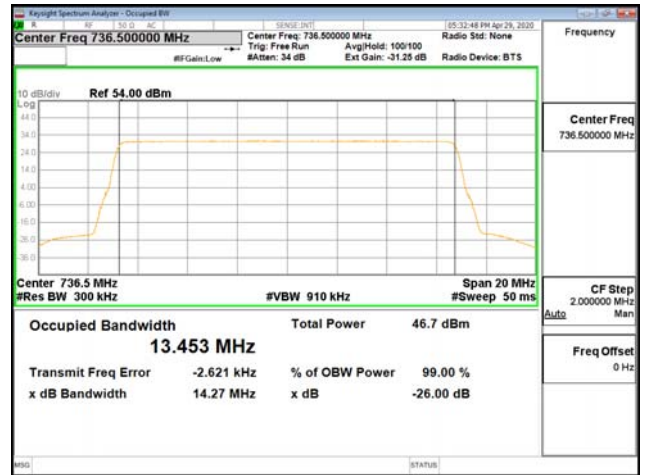

CTK Co., Ltd.
(Ho-dong), 113, Yejik-ro, Cheoin-gu,
Yongin-si, Gyeonggi-do, Korea
Tel: +82-31-339-9970
Fax: +82-31-624-9501

Report No.:
CTK-2020-01890
Page (68) / (146) Pages

ANT1

QPSK

16QAM

64QAM

256QAM