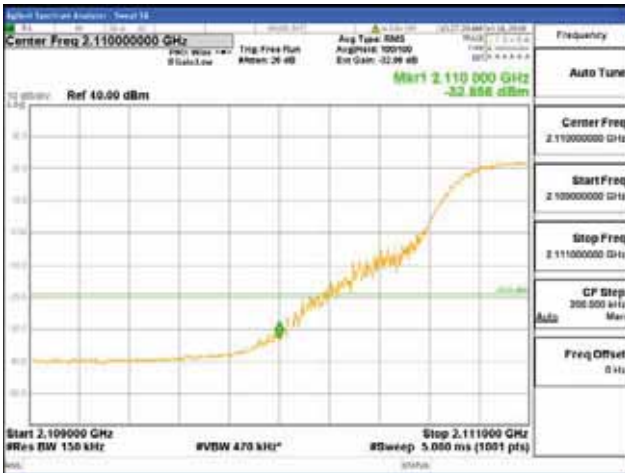

ANT 3
Band 66, BW 15MHz + BW 10MHz, Multi 2 carrier(Non-contiguous), 4TX

QPSK

16QAM

CTK Co., Ltd.
 (Ho-dong), 113, Yejik-ro, Cheoin-gu,
 Yongin-si, Gyeonggi-do, Korea
 Tel: +82-31-339-9970
 Fax: +82-31-624-9501