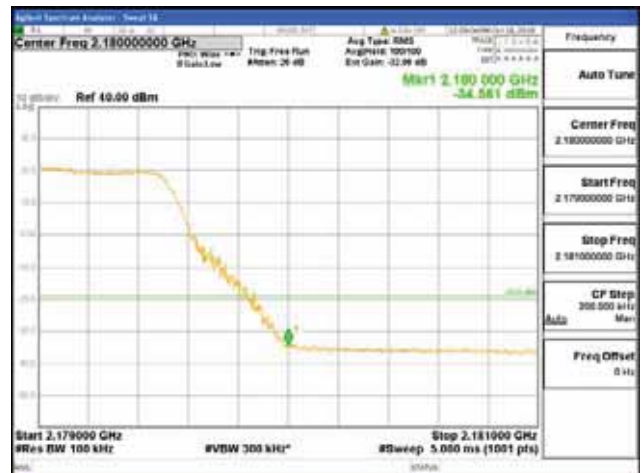

ANT 2
Band 66, BW 15MHz + BW 10MHz, Multi 2 carrier(Non-contiguous), 4TX

QPSK

16QAM

CTK Co., Ltd.
(Ho-dong), 113, Yejik-ro, Cheoin-gu,
Yongin-si, Gyeonggi-do, Korea
Tel: +82-31-339-9970
Fax: +82-31-624-9501