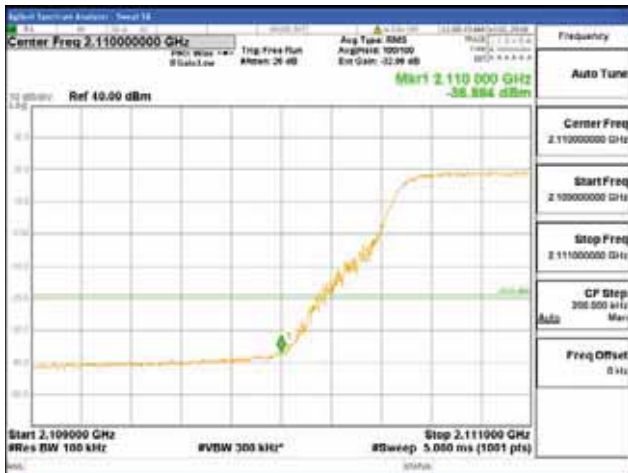

CTK Co., Ltd.
(Ho-dong), 113, Yejik-ro, Cheoin-gu,
Yongin-si, Gyeonggi-do, Korea
Tel: +82-31-339-9970
Fax: +82-31-624-9501

Report No.:
CTK-2017-01618-1
Page (2919) / (2957)
Pages

64QAM

256QAM