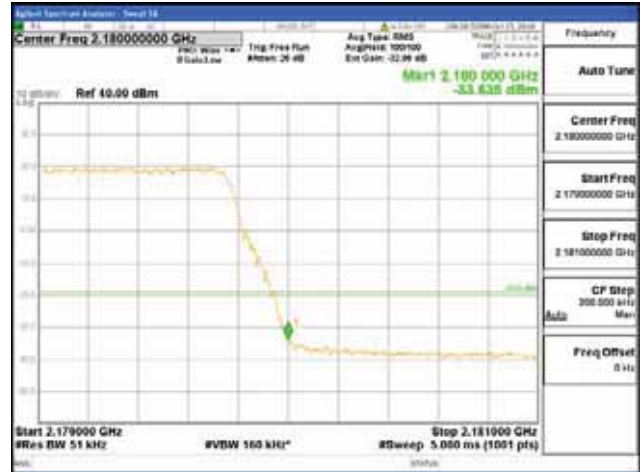

CTK Co., Ltd.
(Ho-dong), 113, Yejik-ro, Cheoin-gu,
Yongin-si, Gyeonggi-do, Korea
Tel: +82-31-339-9970
Fax: +82-31-624-9501

Report No.:
CTK-2017-01618-1
Page (2883) / (2957)
Pages

64QAM