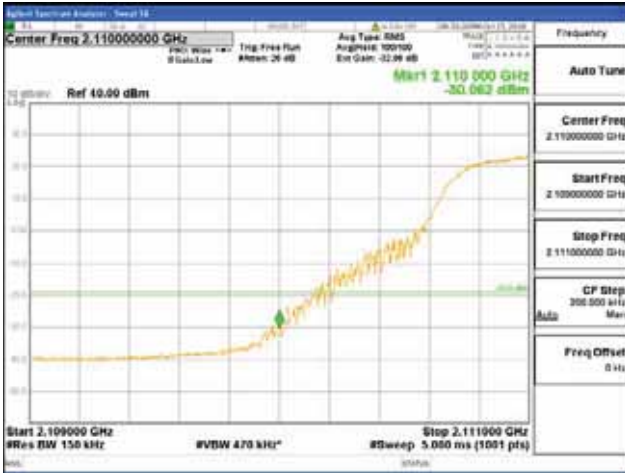

ANT 4
Band 66, BW 15MHz + BW 5MHz, Multi 2 carrier(Non-contiguous), 4TX

QPSK

16QAM

CTK Co., Ltd.
(Ho-dong), 113, Yejik-ro, Cheoin-gu,
Yongin-si, Gyeonggi-do, Korea
Tel: +82-31-339-9970
Fax: +82-31-624-9501