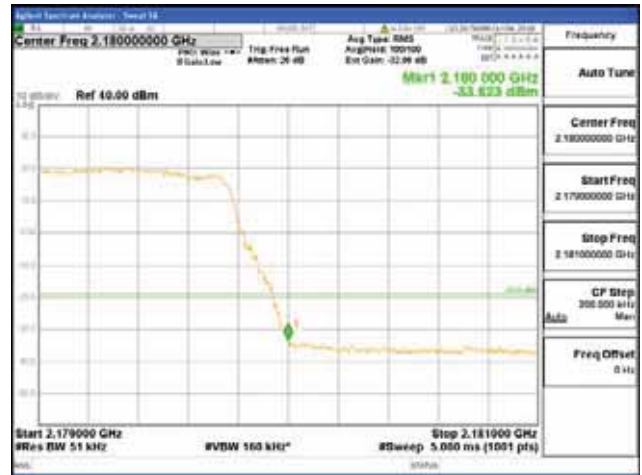

ANT 4

Band 66, BW 5MHz + BW 10MHz + BW 5MHz, Multi 3 carrier(Non-contiguous), 4TX

QPSK

16QAM

CTK Co., Ltd.
(Ho-dong), 113, Yejik-ro, Cheoin-gu,
Yongin-si, Gyeonggi-do, Korea
Tel: +82-31-339-9970
Fax: +82-31-624-9501