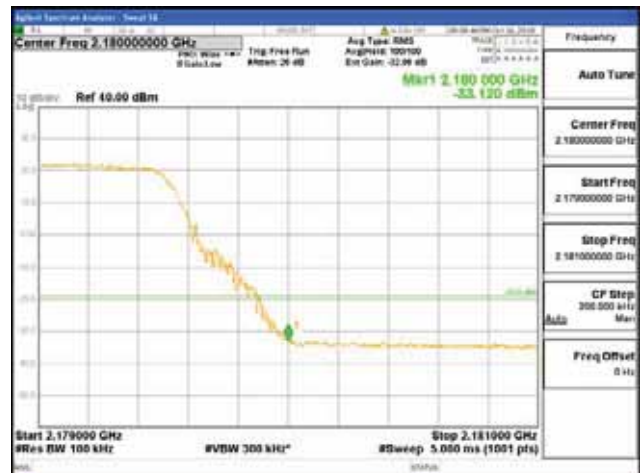

Report No.:
CTK-2017-01618-1
Page (2885) / (2957)
Pages

64QAM

256QAM

ANT 2
Band 66, BW 10MHz + BW 10MHz, Multi 2 carrier(Non-contiguous), 4TX

QPSK

16QAM

CTK Co., Ltd.
(Ho-dong), 113, Yejik-ro, Cheoin-gu,
Yongin-si, Gyeonggi-do, Korea
Tel: +82-31-339-9970
Fax: +82-31-624-9501