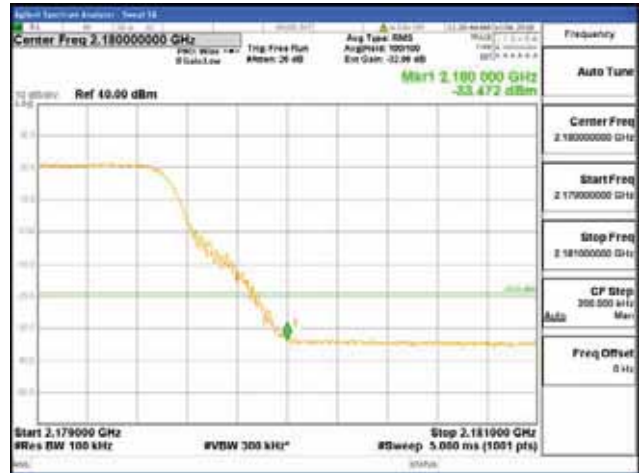

CTK Co., Ltd.
(Ho-dong), 113, Yejik-ro, Cheoin-gu,
Yongin-si, Gyeonggi-do, Korea
Tel: +82-31-339-9970
Fax: +82-31-624-9501

Report No.:
CTK-2017-01618-1
Page (2931) / (2957)
Pages

64QAM

256QAM