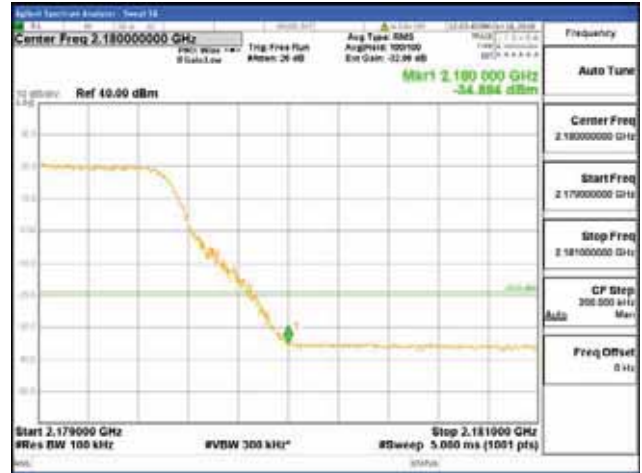

ANT 2
Band 66, BW 15MHz + BW 10MHz, Multi 2 carrier(Non-contiguous), 4TX

QPSK

16QAM

CTK Co., Ltd.
(Ho-dong), 113, Yejik-ro, Cheoin-gu,
Yongin-si, Gyeonggi-do, Korea
Tel: +82-31-339-9970
Fax: +82-31-624-9501