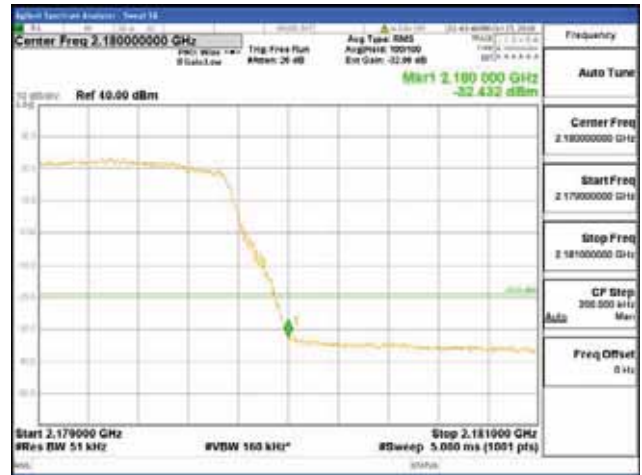

CTK Co., Ltd.
(Ho-dong), 113, Yejik-ro, Cheoin-gu,
Yongin-si, Gyeonggi-do, Korea
Tel: +82-31-339-9970
Fax: +82-31-624-9501

Report No.:
CTK-2017-01618-1
Page (2904) / (2957)
Pages

ANT 3

Band 66, BW 5MHz + BW 5MHz, Multi 2 carrier(Non-contiguous), 4TX

QPSK