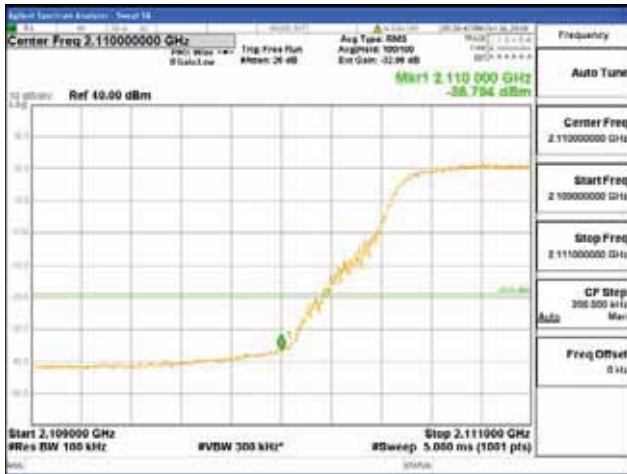

CTK Co., Ltd.
(Ho-dong), 113, Yejik-ro, Cheoin-gu,
Yongin-si, Gyeonggi-do, Korea
Tel: +82-31-339-9970
Fax: +82-31-624-9501

Report No.:
CTK-2017-01618-1
Page (2884) / (2957)
Pages

ANT 1

Band 66, BW 10MHz + BW 10MHz, Multi 2 carrier(Non-contiguous), 4TX

QPSK