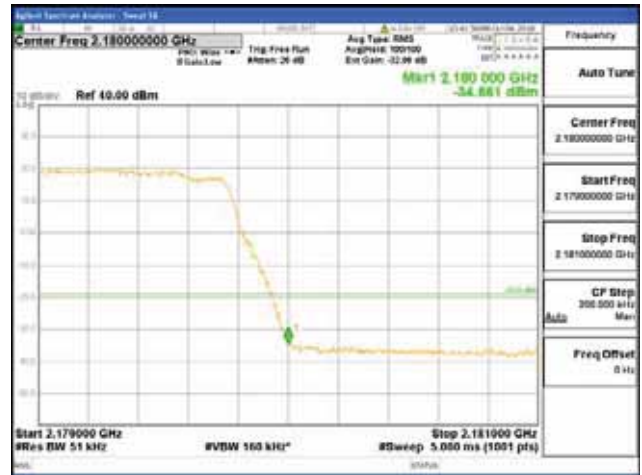

ANT 2
Band 66, BW 5MHz + BW 10MHz + BW 5MHz, Multi 3 carrier(Non-contiguous), 4TX

QPSK

16QAM

CTK Co., Ltd.
 (Ho-dong), 113, Yejik-ro, Cheoin-gu,
 Yongin-si, Gyeonggi-do, Korea
 Tel: +82-31-339-9970
 Fax: +82-31-624-9501