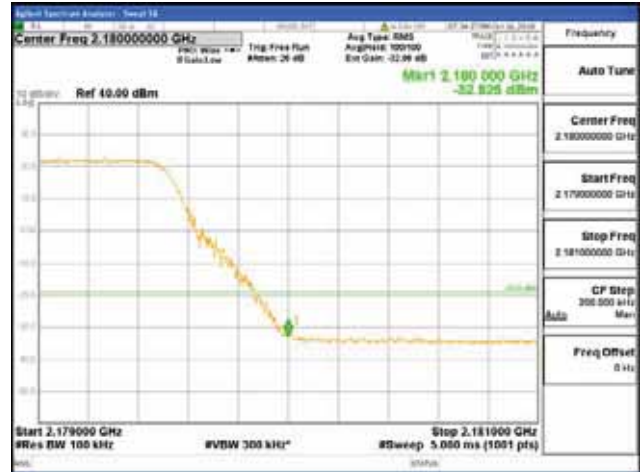

CTK Co., Ltd.
(Ho-dong), 113, Yejik-ro, Cheoin-gu,
Yongin-si, Gyeonggi-do, Korea
Tel: +82-31-339-9970
Fax: +82-31-624-9501

Report No.:
CTK-2017-01618-1
Page (2887) / (2957)
Pages

64QAM