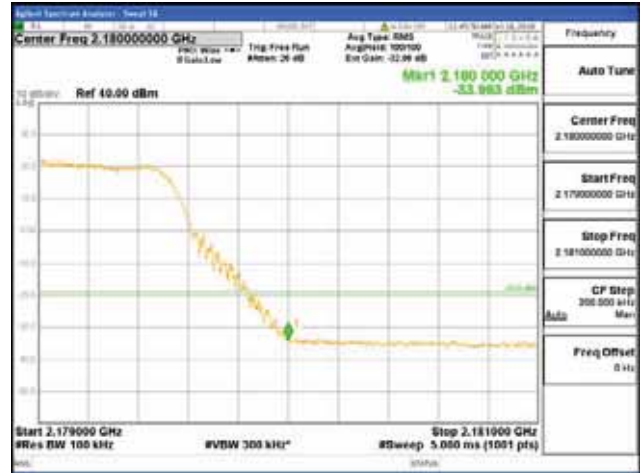

ANT 4
Band 66, BW 15MHz + BW 10MHz, Multi 2 carrier(Non-contiguous), 4TX

QPSK

16QAM

CTK Co., Ltd.
(Ho-dong), 113, Yejik-ro, Cheoin-gu,
Yongin-si, Gyeonggi-do, Korea
Tel: +82-31-339-9970
Fax: +82-31-624-9501