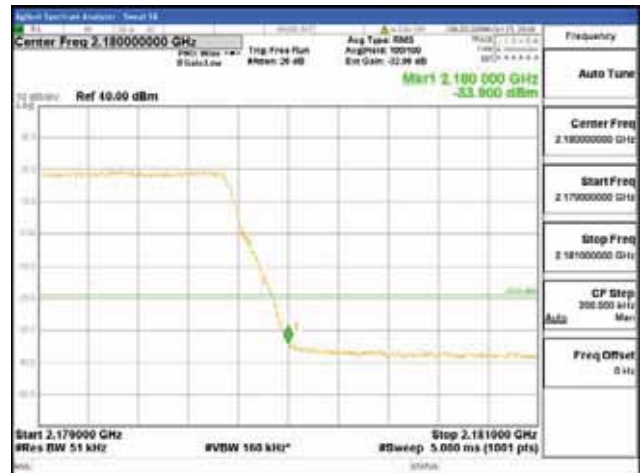

CTK Co., Ltd.
(Ho-dong), 113, Yejik-ro, Cheoin-gu,
Yongin-si, Gyeonggi-do, Korea
Tel: +82-31-339-9970
Fax: +82-31-624-9501

Report No.:
CTK-2017-01618-1
Page (2881) / (2957)
Pages

64QAM

256QAM