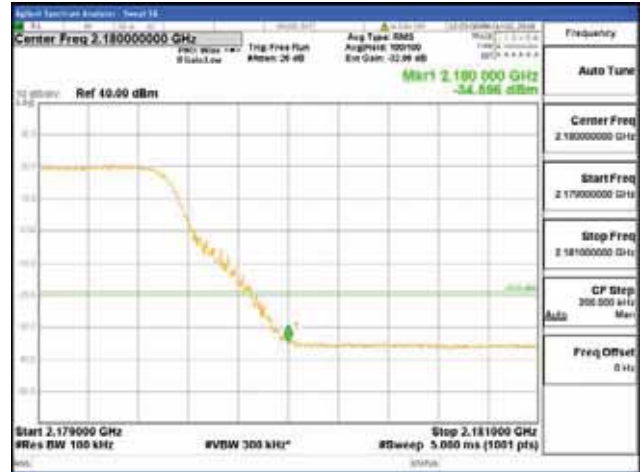

CTK Co., Ltd.
(Ho-dong), 113, Yejik-ro, Cheoin-gu,
Yongin-si, Gyeonggi-do, Korea
Tel: +82-31-339-9970
Fax: +82-31-624-9501

Report No.:
CTK-2017-01618-1
Page (2917) / (2957)
Pages

64QAM