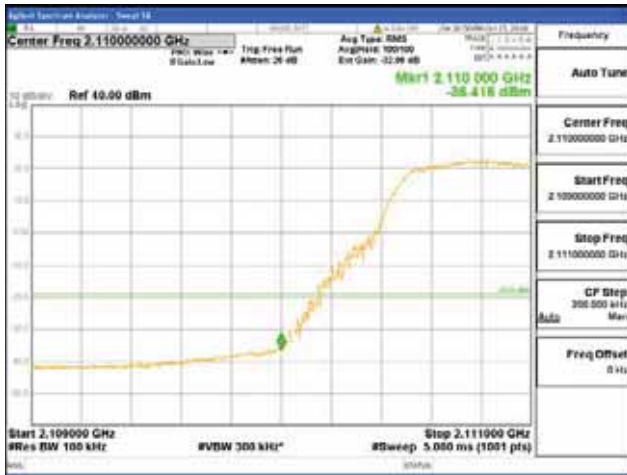

ANT 4
Band 66, BW 10MHz + BW 5MHz, Multi 2 carrier(Non-contiguous), 4TX

QPSK

16QAM

CTK Co., Ltd.
(Ho-dong), 113, Yejik-ro, Cheoin-gu,
Yongin-si, Gyeonggi-do, Korea
Tel: +82-31-339-9970
Fax: +82-31-624-9501