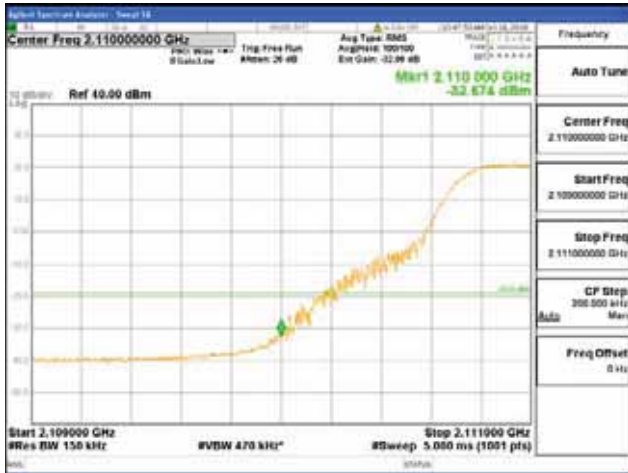

CTK Co., Ltd.
(Ho-dong), 113, Yejik-ro, Cheoin-gu,
Yongin-si, Gyeonggi-do, Korea
Tel: +82-31-339-9970
Fax: +82-31-624-9501

Report No.:
CTK-2017-01618-1
Page (2875) / (2957)
Pages

64QAM

256QAM