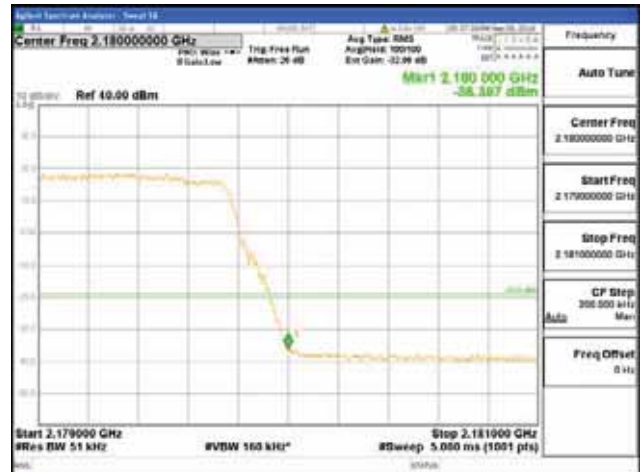

ANT 3

Band 66, BW 10MHz + BW 15MHz + BW 5MHz, Multi 3 carrier(Non-contiguous), 4TX

QPSK

16QAM

CTK Co., Ltd.
(Ho-dong), 113, Yejik-ro, Cheoin-gu,
Yongin-si, Gyeonggi-do, Korea
Tel: +82-31-339-9970
Fax: +82-31-624-9501