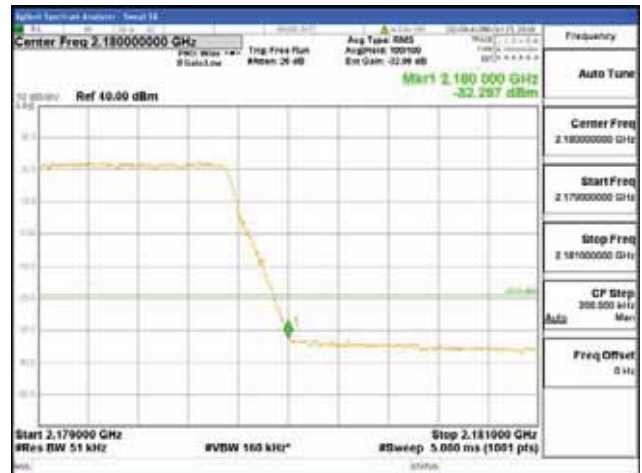

CTK Co., Ltd.
(Ho-dong), 113, Yejik-ro, Cheoin-gu,
Yongin-si, Gyeonggi-do, Korea
Tel: +82-31-339-9970
Fax: +82-31-624-9501

Report No.:
CTK-2017-01618-1
Page (2907) / (2957)
Pages

64QAM

256QAM