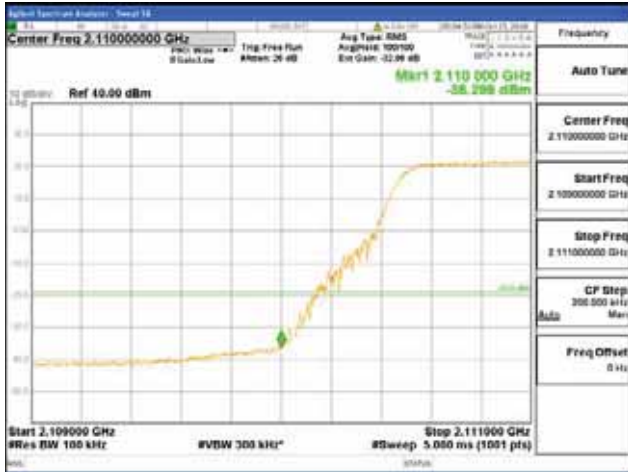

CTK Co., Ltd.
(Ho-dong), 113, Yejik-ro, Cheoin-gu,
Yongin-si, Gyeonggi-do, Korea
Tel: +82-31-339-9970
Fax: +82-31-624-9501

Report No.:
CTK-2017-01618-1
Page (2893) / (2957)
Pages

64QAM