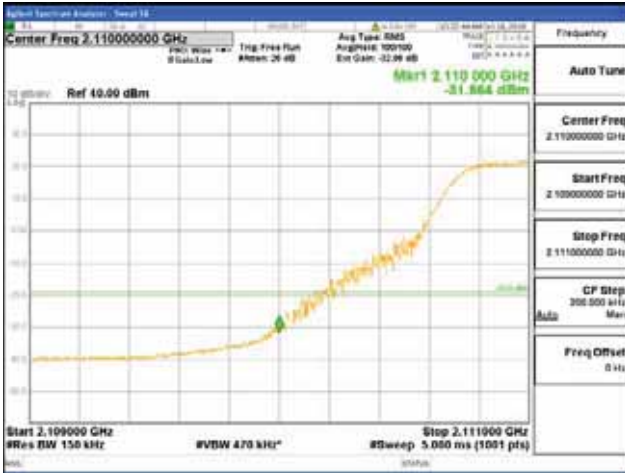

ANT 3
Band 66, BW 15MHz + BW 10MHz, Multi 2 carrier(Non-contiguous), 4TX

QPSK

16QAM

CTK Co., Ltd.
 (Ho-dong), 113, Yejik-ro, Cheoin-gu,
 Yongin-si, Gyeonggi-do, Korea
 Tel: +82-31-339-9970
 Fax: +82-31-624-9501