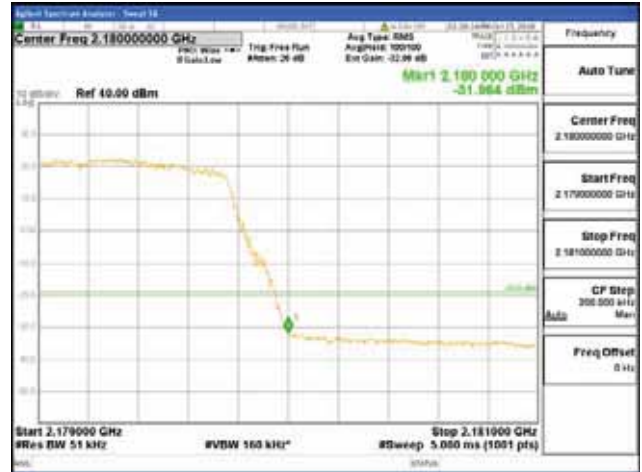

CTK Co., Ltd.
(Ho-dong), 113, Yejik-ro, Cheoin-gu,
Yongin-si, Gyeonggi-do, Korea
Tel: +82-31-339-9970
Fax: +82-31-624-9501

Report No.:
CTK-2017-01618-1
Page (2900) / (2957)
Pages

ANT 1

Band 66, BW 5MHz + BW 5MHz, Multi 2 carrier(Non-contiguous), 4TX

QPSK