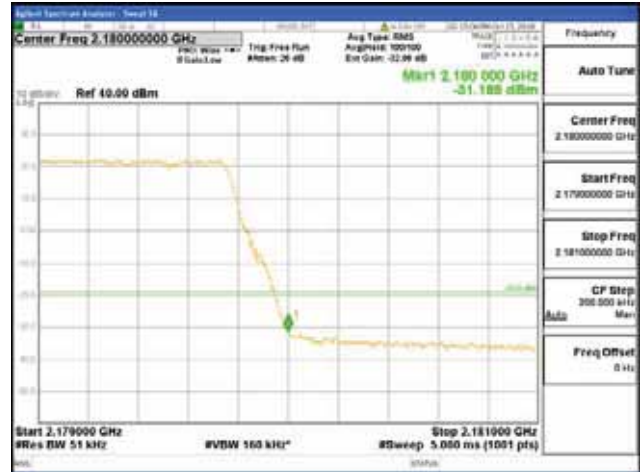

CTK Co., Ltd.
(Ho-dong), 113, Yejik-ro, Cheoin-gu,
Yongin-si, Gyeonggi-do, Korea
Tel: +82-31-339-9970
Fax: +82-31-624-9501

Report No.:
CTK-2017-01618-1
Page (2905) / (2957)
Pages

64QAM