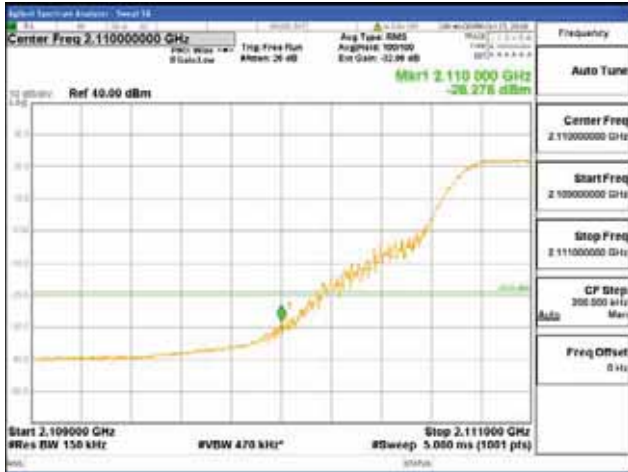

CTK Co., Ltd.
(Ho-dong), 113, Yejik-ro, Cheoin-gu,
Yongin-si, Gyeonggi-do, Korea
Tel: +82-31-339-9970
Fax: +82-31-624-9501

Report No.:
CTK-2017-01618-1
Page (2881) / (2957)
Pages

64QAM