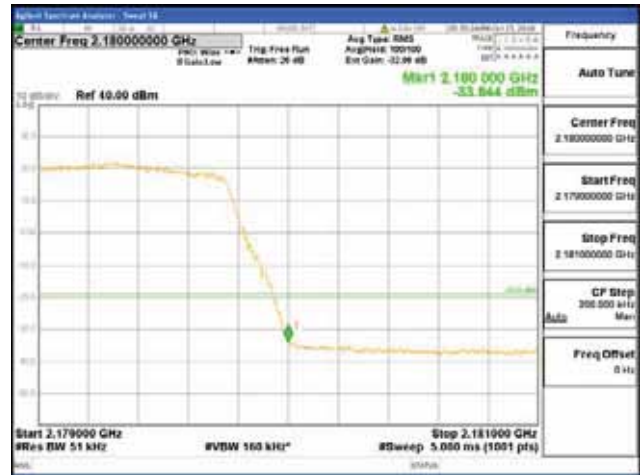

CTK Co., Ltd.
(Ho-dong), 113, Yejik-ro, Cheoin-gu,
Yongin-si, Gyeonggi-do, Korea
Tel: +82-31-339-9970
Fax: +82-31-624-9501

Report No.:
CTK-2017-01618-1
Page (2896) / (2957)
Pages

ANT 3
Band 66, BW 10MHz + BW 5MHz, Multi 2 carrier(Non-contiguous), 4TX

QPSK

16QAM