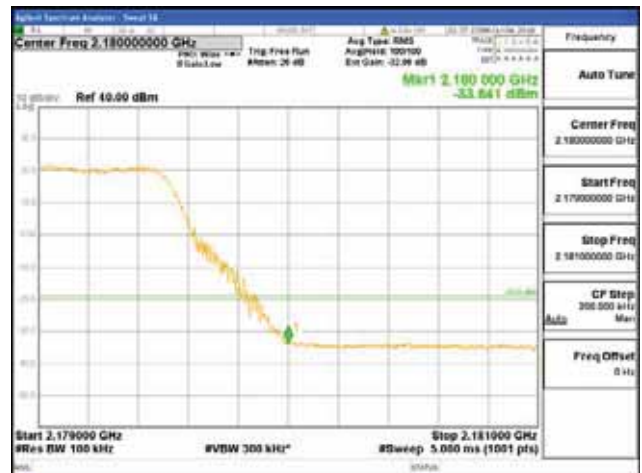

ANT 4

Band 66, BW 5MHz + BW 10MHz + BW 10MHz, Multi 3 carrier(Non-contiguous), 4TX

QPSK

16QAM

CTK Co., Ltd.
(Ho-dong), 113, Yejik-ro, Cheoin-gu,
Yongin-si, Gyeonggi-do, Korea
Tel: +82-31-339-9970
Fax: +82-31-624-9501