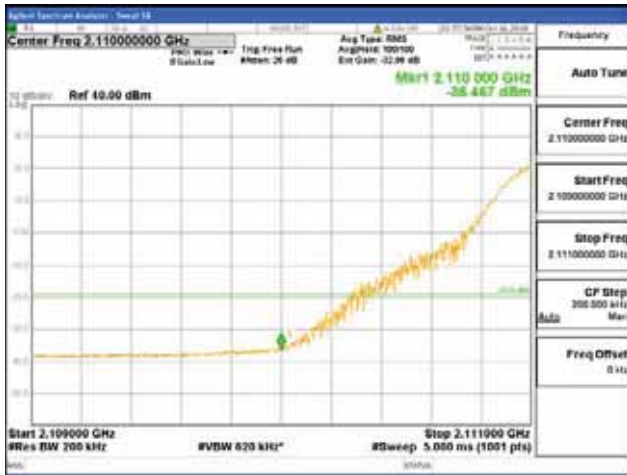

ANT 2
Band 66, BW 20MHz + BW 5MHz, Multi 2 carrier(Non-contiguous), 4TX

QPSK

16QAM

CTK Co., Ltd.
(Ho-dong), 113, Yejik-ro, Cheoin-gu,
Yongin-si, Gyeonggi-do, Korea
Tel: +82-31-339-9970
Fax: +82-31-624-9501