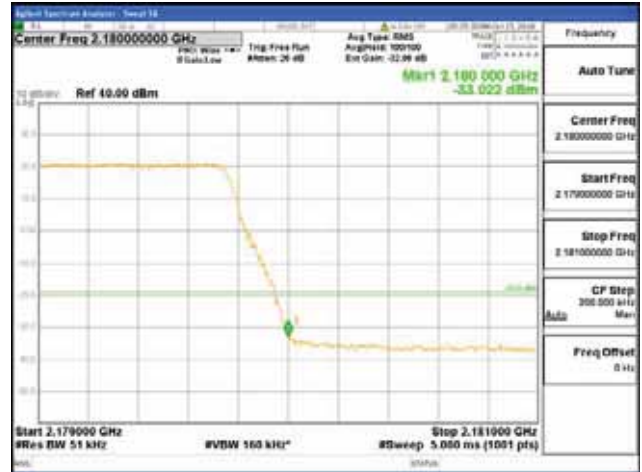

CTK Co., Ltd.
(Ho-dong), 113, Yejik-ro, Cheoin-gu,
Yongin-si, Gyeonggi-do, Korea
Tel: +82-31-339-9970
Fax: +82-31-624-9501

Report No.:
CTK-2017-01618-1
Page (2899) / (2957)
Pages

64QAM