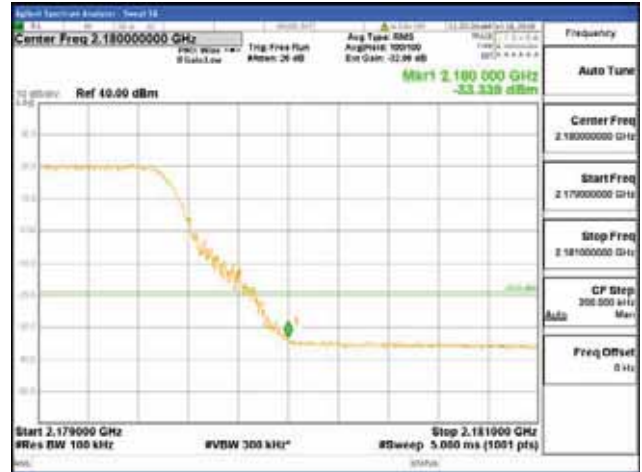

CTK Co., Ltd.
(Ho-dong), 113, Yejik-ro, Cheoin-gu,
Yongin-si, Gyeonggi-do, Korea
Tel: +82-31-339-9970
Fax: +82-31-624-9501

Report No.:
CTK-2017-01618-1
Page (2869) / (2957)
Pages

64QAM