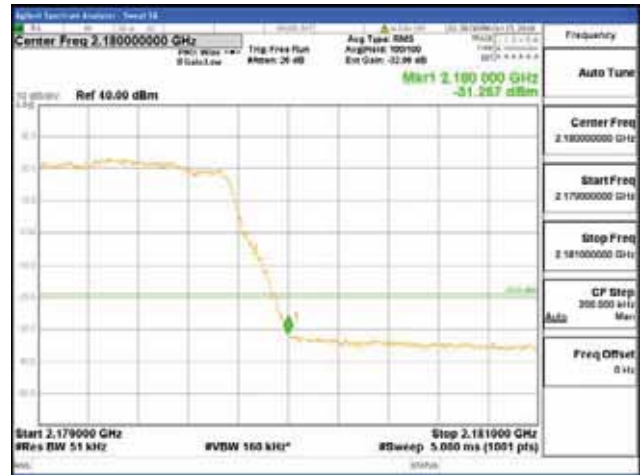

Report No.:
 CTK-2017-01618-1
 Page (2901) / (2957)
 Pages

64QAM

256QAM

ANT 2
Band 66, BW 5MHz + BW 5MHz, Multi 2 carrier(Non-contiguous), 4TX

QPSK

16QAM

CTK Co., Ltd.
(Ho-dong), 113, Yejik-ro, Cheoin-gu,
Yongin-si, Gyeonggi-do, Korea
Tel: +82-31-339-9970
Fax: +82-31-624-9501