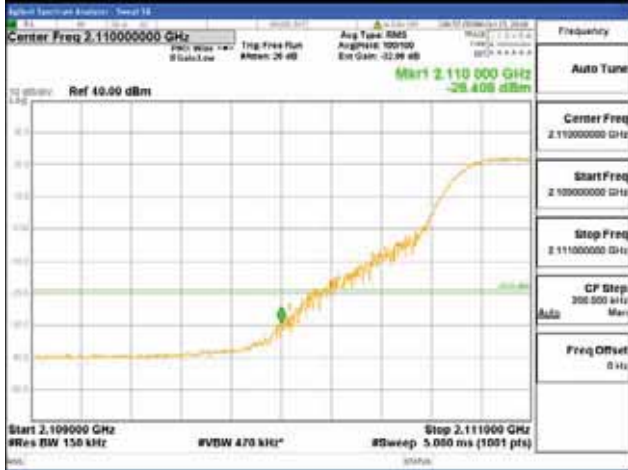

CTK Co., Ltd.
(Ho-dong), 113, Yejik-ro, Cheoin-gu,
Yongin-si, Gyeonggi-do, Korea
Tel: +82-31-339-9970
Fax: +82-31-624-9501

Report No.:
CTK-2017-01618-1
Page (2877) / (2957)
Pages

64QAM