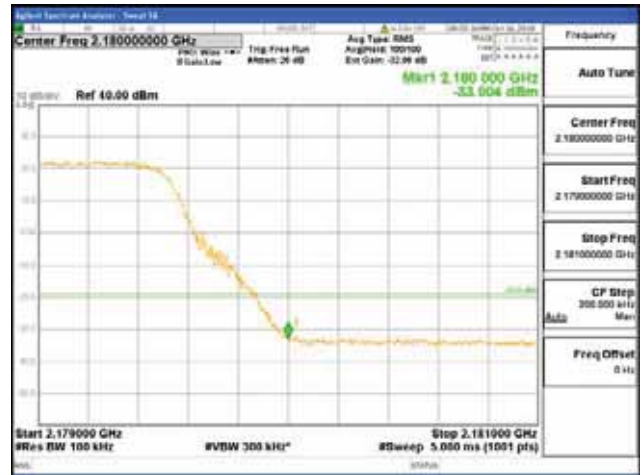

Report No.:
CTK-2017-01618-1
Page (2885) / (2957)
Pages

64QAM

256QAM

ANT 2
Band 66, BW 10MHz + BW 10MHz, Multi 2 carrier(Non-contiguous), 4TX

QPSK

16QAM

CTK Co., Ltd.
(Ho-dong), 113, Yejik-ro, Cheoin-gu,
Yongin-si, Gyeonggi-do, Korea
Tel: +82-31-339-9970
Fax: +82-31-624-9501