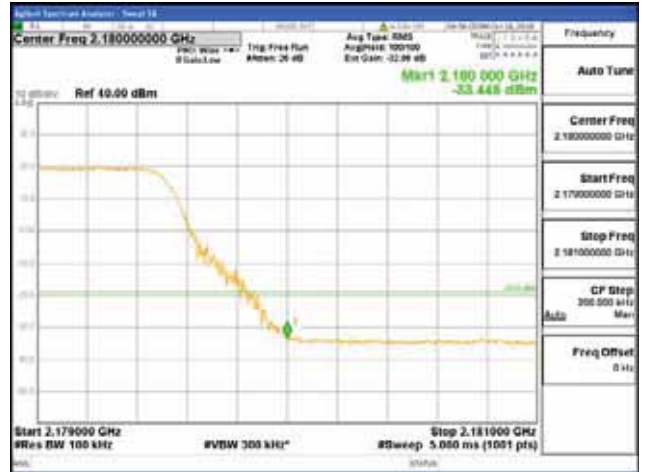

CTK Co., Ltd.
(Ho-dong), 113, Yejik-ro, Cheoin-gu,
Yongin-si, Gyeonggi-do, Korea
Tel: +82-31-339-9970
Fax: +82-31-624-9501

Report No.:
CTK-2017-01618-1
Page (2853) / (2957)
Pages

64QAM