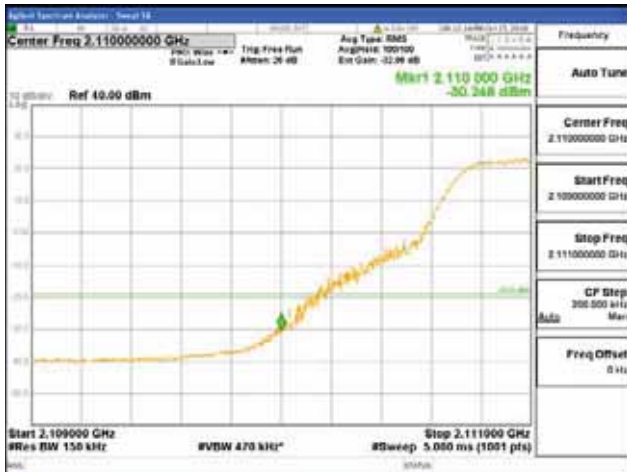

CTK Co., Ltd.
(Ho-dong), 113, Yejik-ro, Cheoin-gu,
Yongin-si, Gyeonggi-do, Korea
Tel: +82-31-339-9970
Fax: +82-31-624-9501

Report No.:
CTK-2017-01618-1
Page (2876) / (2957)
Pages

ANT 1

Band 66, BW 15MHz + BW 5MHz, Multi 2 carrier(Non-contiguous), 4TX

QPSK

16QAM