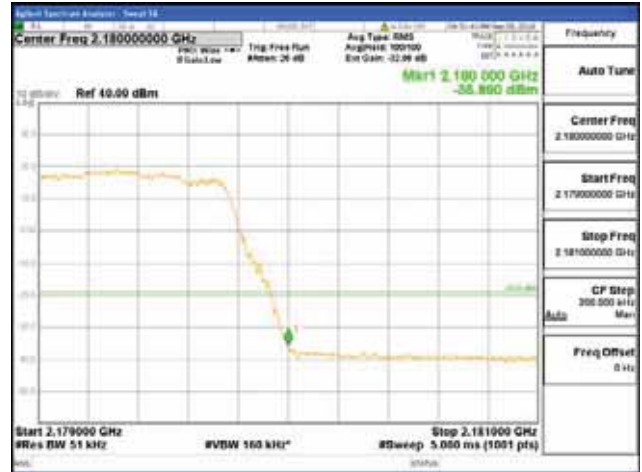

ANT 3

Band 66, BW 10MHz + BW 15MHz + BW 5MHz, Multi 3 carrier(Non-contiguous), 4TX

QPSK

16QAM

CTK Co., Ltd.
(Ho-dong), 113, Yejik-ro, Cheoin-gu,
Yongin-si, Gyeonggi-do, Korea
Tel: +82-31-339-9970
Fax: +82-31-624-9501