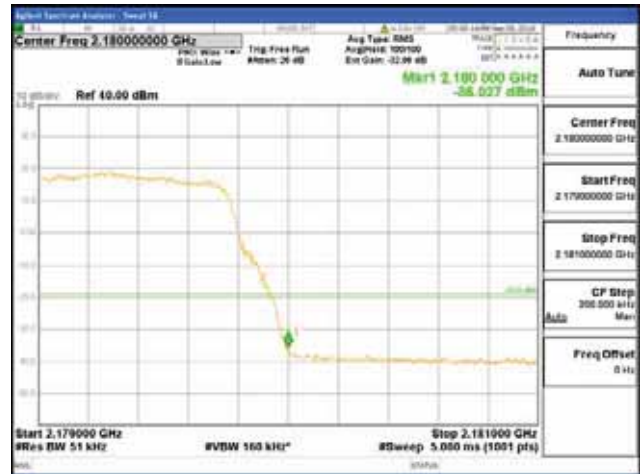

CTK Co., Ltd.
(Ho-dong), 113, Yejik-ro, Cheoin-gu,
Yongin-si, Gyeonggi-do, Korea
Tel: +82-31-339-9970
Fax: +82-31-624-9501

Report No.:
CTK-2017-01618-1
Page (2908) / (2957)
Pages

ANT 1

Band 66, BW 10MHz + BW 15MHz + BW 5MHz, Multi 3 carrier(Non-contiguous), 4TX

QPSK