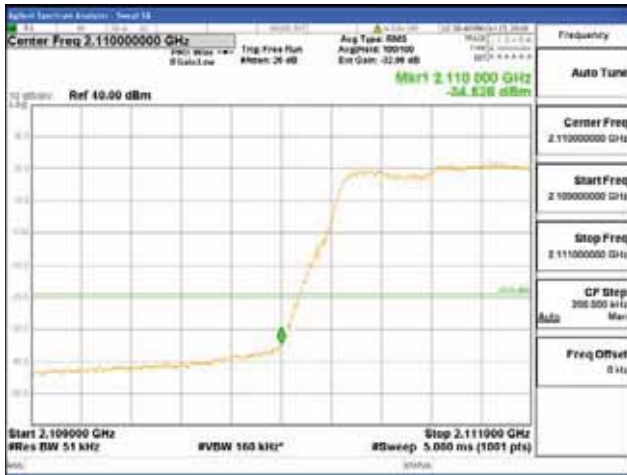

Report No.:
 CTK-2017-01618-1
 Page (2901) / (2957)
 Pages

64QAM

256QAM

ANT 2
Band 66, BW 5MHz + BW 5MHz, Multi 2 carrier(Non-contiguous), 4TX

QPSK

16QAM

CTK Co., Ltd.
(Ho-dong), 113, Yejik-ro, Cheoin-gu,
Yongin-si, Gyeonggi-do, Korea
Tel: +82-31-339-9970
Fax: +82-31-624-9501