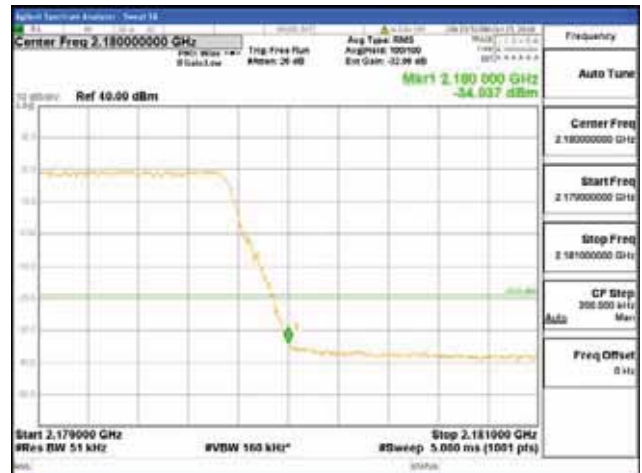

CTK Co., Ltd.
(Ho-dong), 113, Yejik-ro, Cheoin-gu,
Yongin-si, Gyeonggi-do, Korea
Tel: +82-31-339-9970
Fax: +82-31-624-9501

Report No.:
CTK-2017-01618-1
Page (2883) / (2957)
Pages

64QAM

256QAM