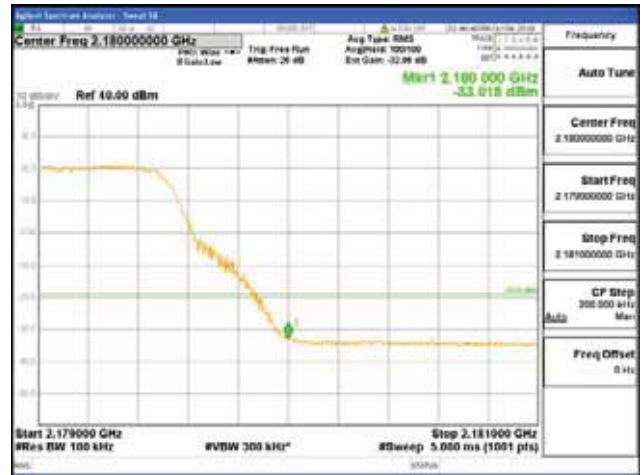

ANT 4

Band 66, BW 5MHz + BW 10MHz + BW 10MHz, Multi 3 carrier(Non-contiguous), 4TX

QPSK

16QAM

CTK Co., Ltd.
(Ho-dong), 113, Yejik-ro, Cheoin-gu,
Yongin-si, Gyeonggi-do, Korea
Tel: +82-31-339-9970
Fax: +82-31-624-9501