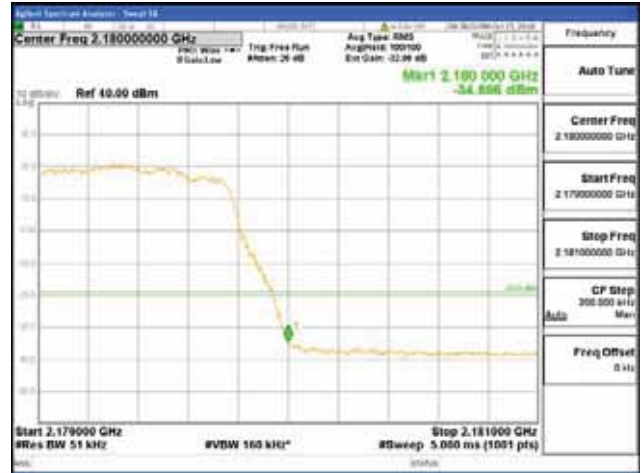

CTK Co., Ltd.
(Ho-dong), 113, Yejik-ro, Cheoin-gu,
Yongin-si, Gyeonggi-do, Korea
Tel: +82-31-339-9970
Fax: +82-31-624-9501

Report No.:
CTK-2017-01618-1
Page (2880) / (2957)
Pages

ANT 3
Band 66, BW 15MHz + BW 5MHz, Multi 2 carrier(Non-contiguous), 4TX

QPSK