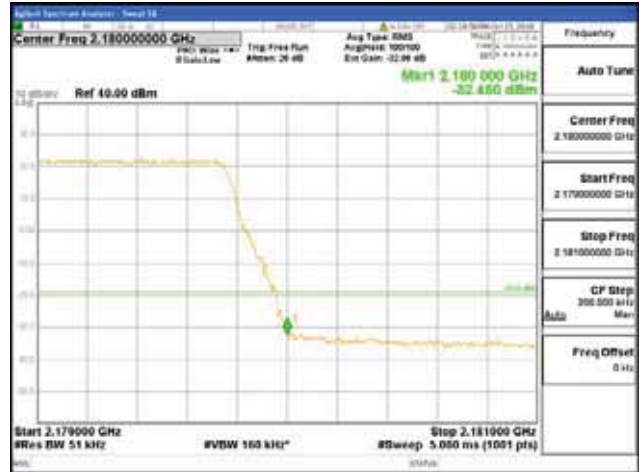

CTK Co., Ltd.
(Ho-dong), 113, Yejik-ro, Cheoin-gu,
Yongin-si, Gyeonggi-do, Korea
Tel: +82-31-339-9970
Fax: +82-31-624-9501

Report No.:
CTK-2017-01618-1
Page (2903) / (2957)
Pages

64QAM