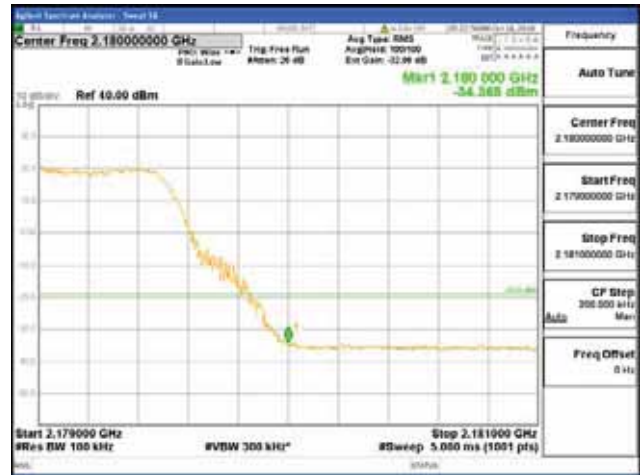

ANT 2
Band 66, BW 20MHz + BW 10MHz, Multi 2 carrier(Non-contiguous), 4TX

QPSK

16QAM

CTK Co., Ltd.
 (Ho-dong), 113, Yejik-ro, Cheoin-gu,
 Yongin-si, Gyeonggi-do, Korea
 Tel: +82-31-339-9970
 Fax: +82-31-624-9501