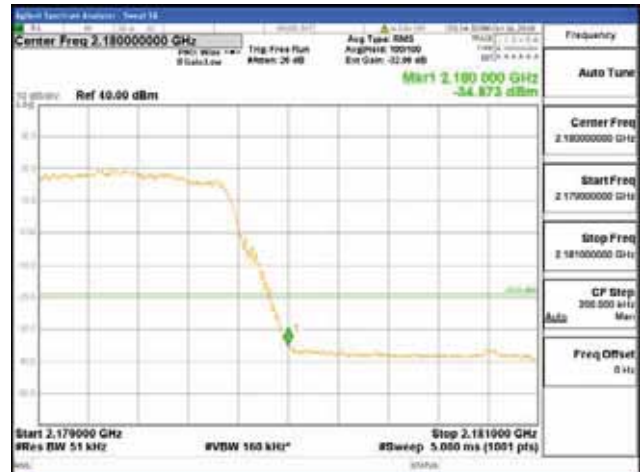

ANT 3

Band 66, BW 20MHz + BW 5MHz, Multi 2 carrier(Non-contiguous), 4TX

QPSK

16QAM

CTK Co., Ltd.
(Ho-dong), 113, Yejik-ro, Cheoin-gu,
Yongin-si, Gyeonggi-do, Korea
Tel: +82-31-339-9970
Fax: +82-31-624-9501