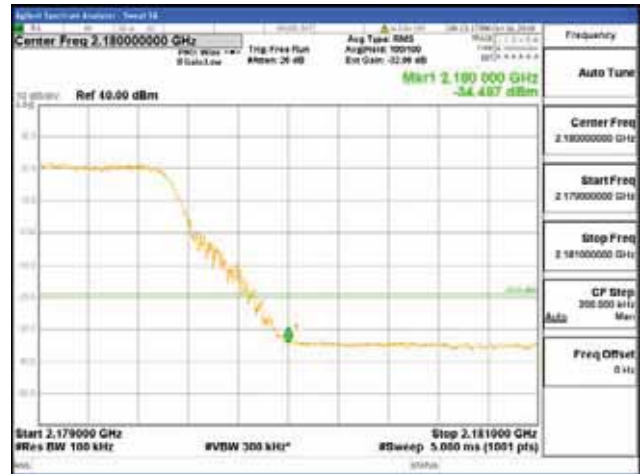

CTK Co., Ltd.
(Ho-dong), 113, Yejik-ro, Cheoin-gu,
Yongin-si, Gyeonggi-do, Korea
Tel: +82-31-339-9970
Fax: +82-31-624-9501

Report No.:
CTK-2017-01618-1
Page (2884) / (2957)
Pages

ANT 1

Band 66, BW 10MHz + BW 10MHz, Multi 2 carrier(Non-contiguous), 4TX

QPSK