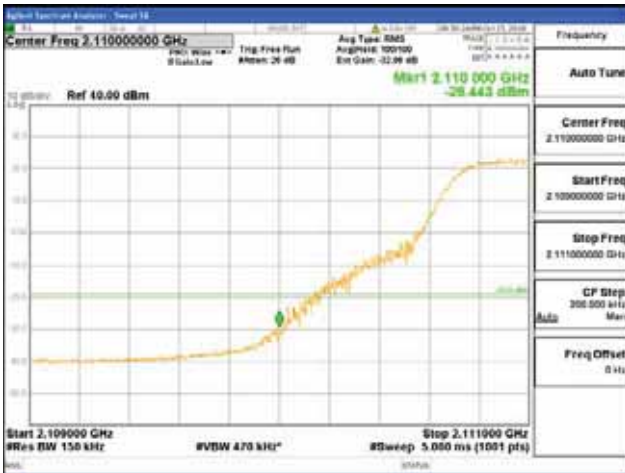

ANT 4
Band 66, BW 15MHz + BW 5MHz, Multi 2 carrier(Non-contiguous), 4TX

QPSK

16QAM

CTK Co., Ltd.
(Ho-dong), 113, Yejik-ro, Cheoin-gu,
Yongin-si, Gyeonggi-do, Korea
Tel: +82-31-339-9970
Fax: +82-31-624-9501