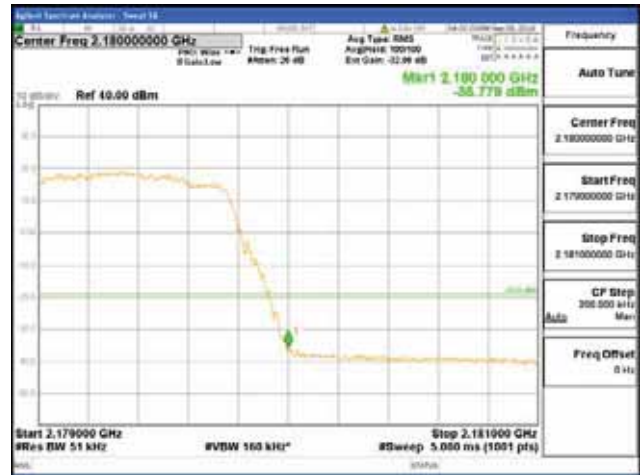

ANT 4

Band 66, BW 10MHz + BW 15MHz + BW 5MHz, Multi 3 carrier(Non-contiguous), 4TX

QPSK

16QAM

CTK Co., Ltd.
 (Ho-dong), 113, Yejik-ro, Cheoin-gu,
 Yongin-si, Gyeonggi-do, Korea
 Tel: +82-31-339-9970
 Fax: +82-31-624-9501