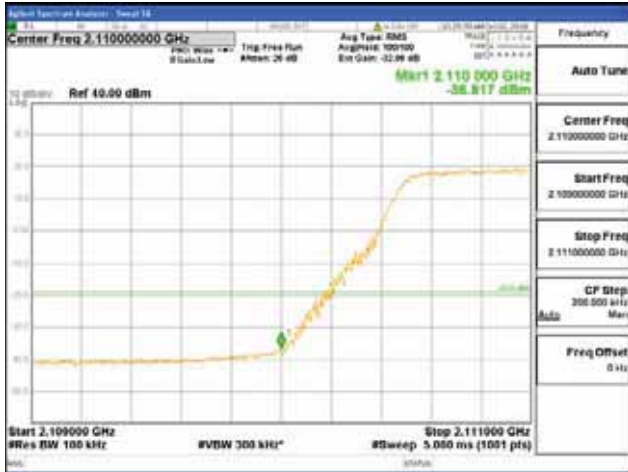

CTK Co., Ltd.
(Ho-dong), 113, Yejik-ro, Cheoin-gu,
Yongin-si, Gyeonggi-do, Korea
Tel: +82-31-339-9970
Fax: +82-31-624-9501

Report No.:
CTK-2017-01618-1
Page (2917) / (2957)
Pages

64QAM