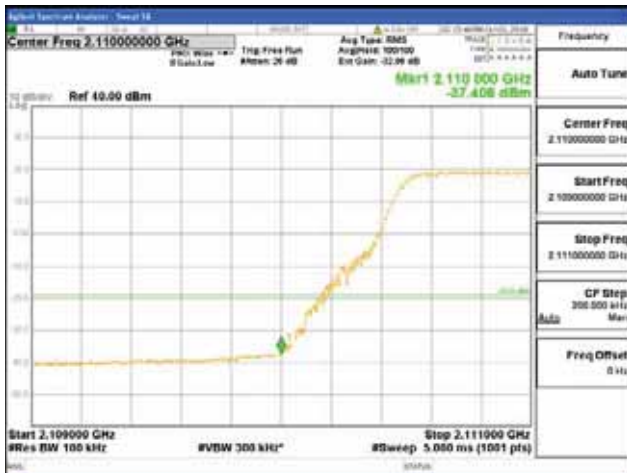

CTK Co., Ltd.
(Ho-dong), 113, Yejik-ro, Cheoin-gu,
Yongin-si, Gyeonggi-do, Korea
Tel: +82-31-339-9970
Fax: +82-31-624-9501

Report No.:
CTK-2017-01618-1
Page (2911) / (2957)
Pages

64QAM

256QAM