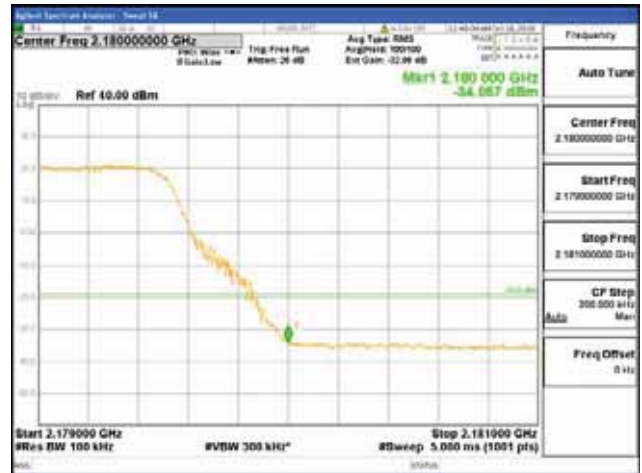

ANT 4
Band 66, BW 15MHz + BW 10MHz, Multi 2 carrier(Non-contiguous), 4TX

QPSK

16QAM

CTK Co., Ltd.
(Ho-dong), 113, Yejik-ro, Cheoin-gu,
Yongin-si, Gyeonggi-do, Korea
Tel: +82-31-339-9970
Fax: +82-31-624-9501