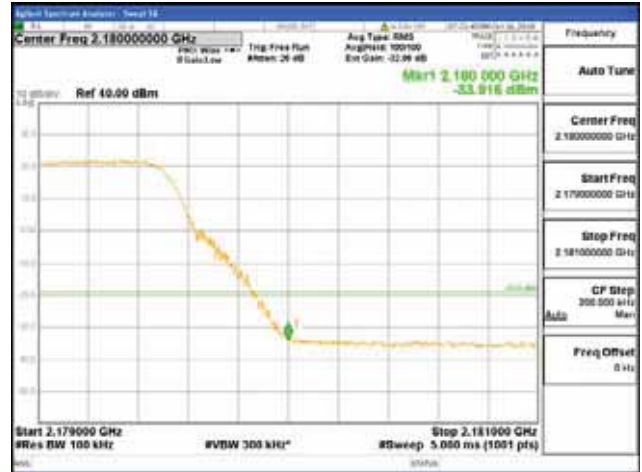

CTK Co., Ltd.
(Ho-dong), 113, Yejik-ro, Cheoin-gu,
Yongin-si, Gyeonggi-do, Korea
Tel: +82-31-339-9970
Fax: +82-31-624-9501

Report No.:
CTK-2017-01618-1
Page (2885) / (2957)
Pages

64QAM