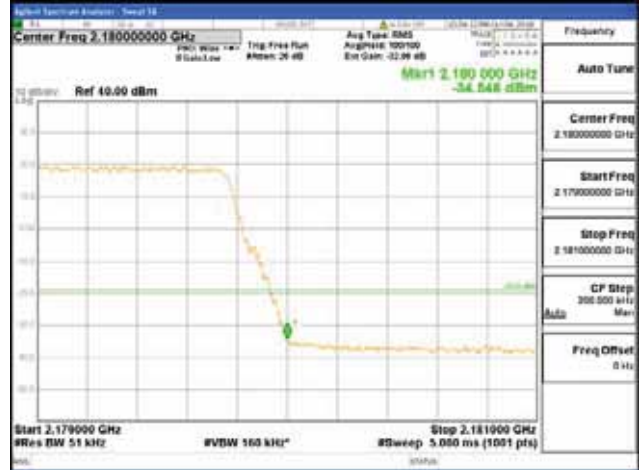

CTK Co., Ltd.
(Ho-dong), 113, Yejik-ro, Cheoin-gu,
Yongin-si, Gyeonggi-do, Korea
Tel: +82-31-339-9970
Fax: +82-31-624-9501

Report No.:
CTK-2017-01618-1
Page (2935) / (2957)
Pages

64QAM