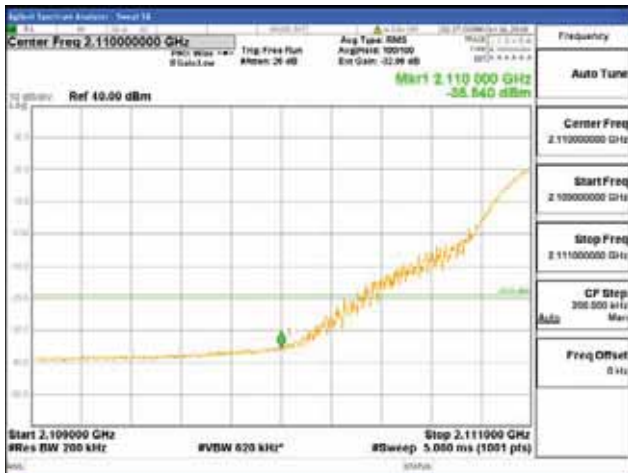

CTK Co., Ltd.
(Ho-dong), 113, Yejik-ro, Cheoin-gu,
Yongin-si, Gyeonggi-do, Korea
Tel: +82-31-339-9970
Fax: +82-31-624-9501

Report No.:
CTK-2017-01618-1
Page (2865) / (2957)
Pages

64QAM

256QAM