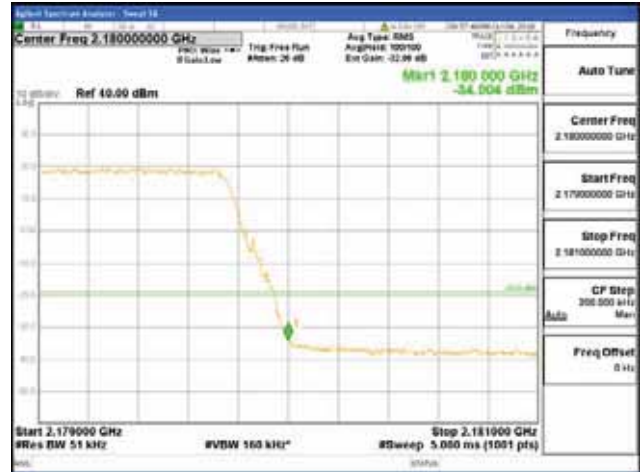

CTK Co., Ltd.
(Ho-dong), 113, Yejik-ro, Cheoin-gu,
Yongin-si, Gyeonggi-do, Korea
Tel: +82-31-339-9970
Fax: +82-31-624-9501

Report No.:
CTK-2017-01618-1
Page (2933) / (2957)
Pages

64QAM