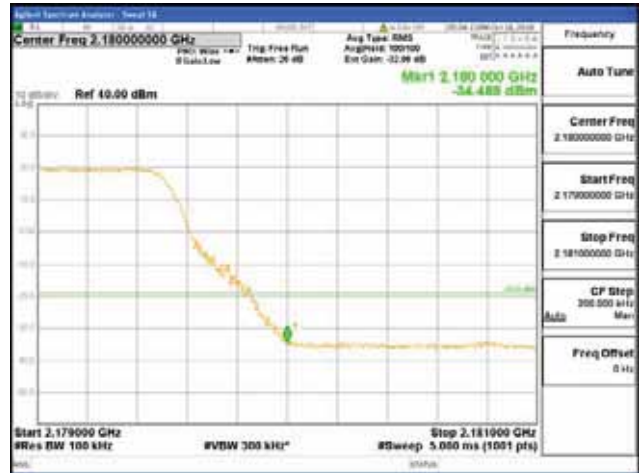

CTK Co., Ltd.
(Ho-dong), 113, Yejik-ro, Cheoin-gu,
Yongin-si, Gyeonggi-do, Korea
Tel: +82-31-339-9970
Fax: +82-31-624-9501

Report No.:
CTK-2017-01618-1
Page (2857) / (2957)
Pages

64QAM

256QAM