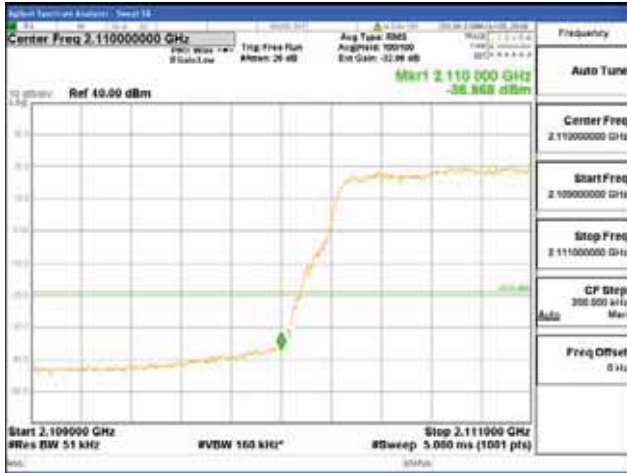

ANT 1

Band 66, BW 5MHz + BW 5MHz + BW 5MHz, Multi 3 carrier(Non-contiguous), 4TX

QPSK

16QAM