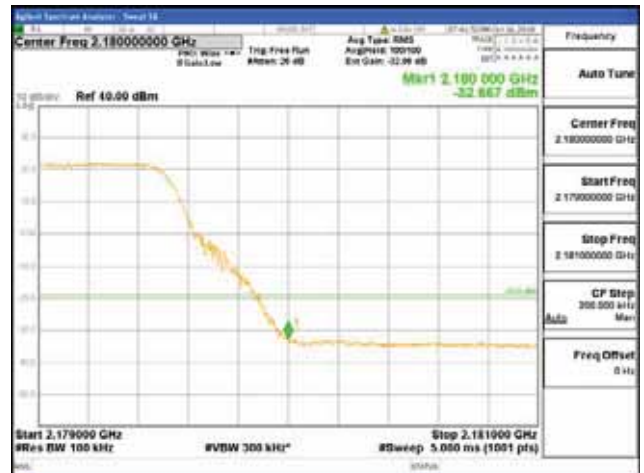

CTK Co., Ltd.
(Ho-dong), 113, Yejik-ro, Cheoin-gu,
Yongin-si, Gyeonggi-do, Korea
Tel: +82-31-339-9970
Fax: +82-31-624-9501

Report No.:
CTK-2017-01618-1
Page (2889) / (2957)
Pages

64QAM

256QAM