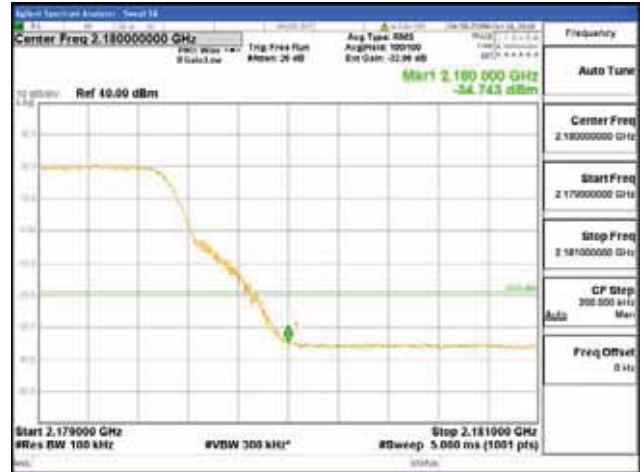

CTK Co., Ltd.
(Ho-dong), 113, Yejik-ro, Cheoin-gu,
Yongin-si, Gyeonggi-do, Korea
Tel: +82-31-339-9970
Fax: +82-31-624-9501

Report No.:
CTK-2017-01618-1
Page (2855) / (2957)
Pages

64QAM