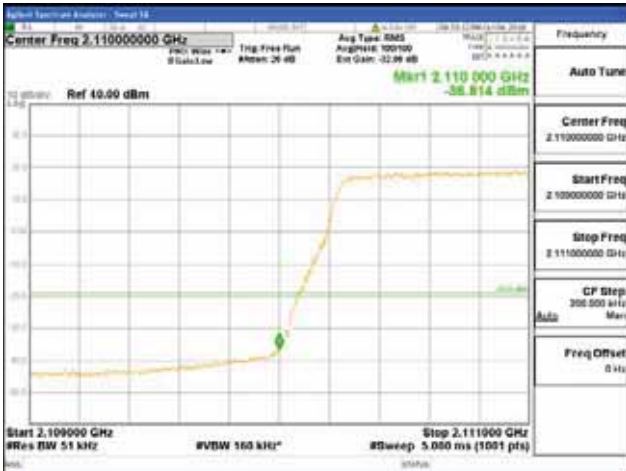

CTK Co., Ltd.
(Ho-dong), 113, Yejik-ro, Cheoin-gu,
Yongin-si, Gyeonggi-do, Korea
Tel: +82-31-339-9970
Fax: +82-31-624-9501

Report No.:
CTK-2017-01618-1
Page (2937) / (2957)
Pages

64QAM

256QAM