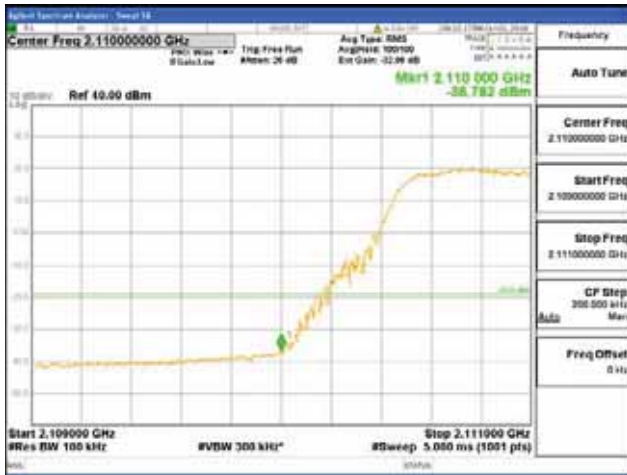

ANT 2

Band 66, BW 10MHz + BW 10MHz + BW 10MHz, Multi 3 carrier(Non-contiguous), 4TX

QPSK

16QAM

CTK Co., Ltd.
 (Ho-dong), 113, Yejik-ro, Cheoin-gu,
 Yongin-si, Gyeonggi-do, Korea
 Tel: +82-31-339-9970
 Fax: +82-31-624-9501