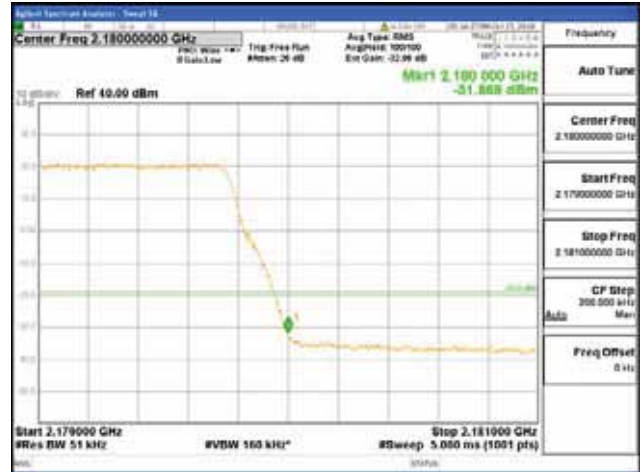

CTK Co., Ltd.
(Ho-dong), 113, Yejik-ro, Cheoin-gu,
Yongin-si, Gyeonggi-do, Korea
Tel: +82-31-339-9970
Fax: +82-31-624-9501

Report No.:
CTK-2017-01618-1
Page (2895) / (2957)
Pages

64QAM