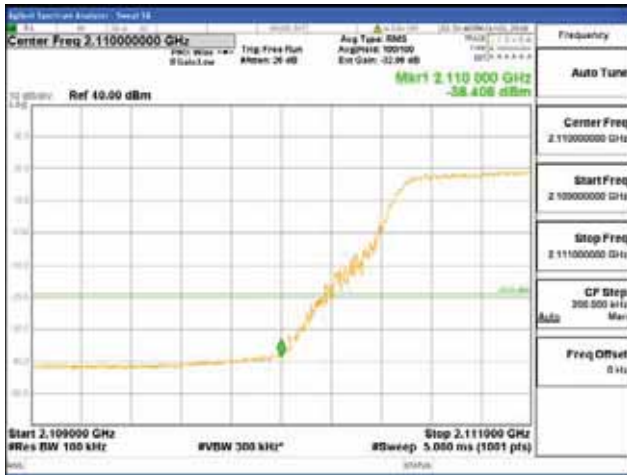

CTK Co., Ltd.
(Ho-dong), 113, Yejik-ro, Cheoin-gu,
Yongin-si, Gyeonggi-do, Korea
Tel: +82-31-339-9970
Fax: +82-31-624-9501

Report No.:
CTK-2017-01618-1
Page (2908) / (2957)
Pages

ANT 1

Band 66, BW 10MHz + BW 15MHz + BW 5MHz, Multi 3 carrier(Non-contiguous), 4TX

QPSK

16QAM