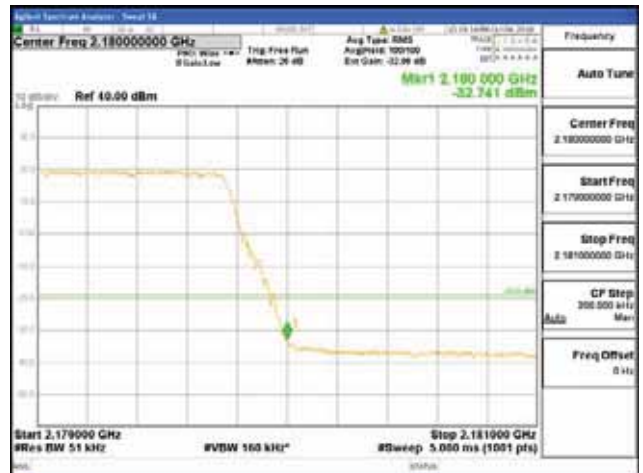

CTK Co., Ltd.
(Ho-dong), 113, Yejik-ro, Cheoin-gu,
Yongin-si, Gyeonggi-do, Korea
Tel: +82-31-339-9970
Fax: +82-31-624-9501

Report No.:
CTK-2017-01618-1
Page (2939) / (2957)
Pages

64QAM

256QAM