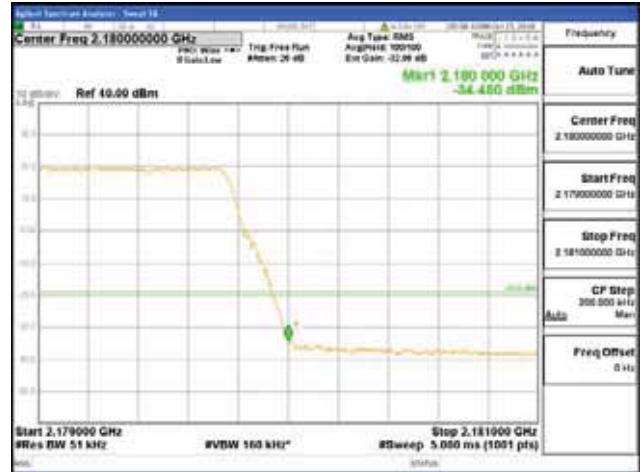

CTK Co., Ltd.
(Ho-dong), 113, Yejik-ro, Cheoin-gu,
Yongin-si, Gyeonggi-do, Korea
Tel: +82-31-339-9970
Fax: +82-31-624-9501

Report No.:
CTK-2017-01618-1
Page (2893) / (2957)
Pages

64QAM