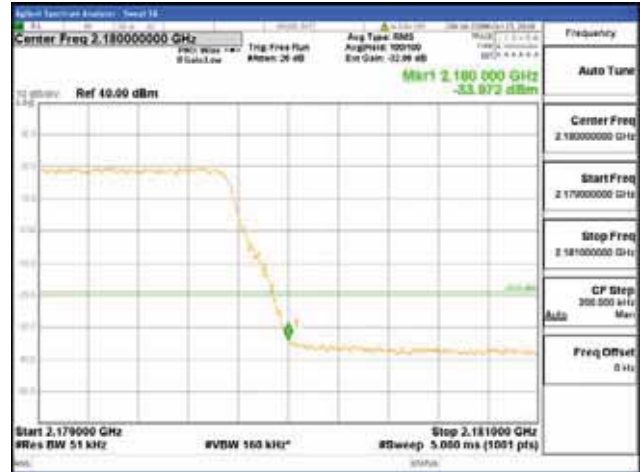

CTK Co., Ltd.
(Ho-dong), 113, Yejik-ro, Cheoin-gu,
Yongin-si, Gyeonggi-do, Korea
Tel: +82-31-339-9970
Fax: +82-31-624-9501

Report No.:
CTK-2017-01618-1
Page (2881) / (2957)
Pages

64QAM