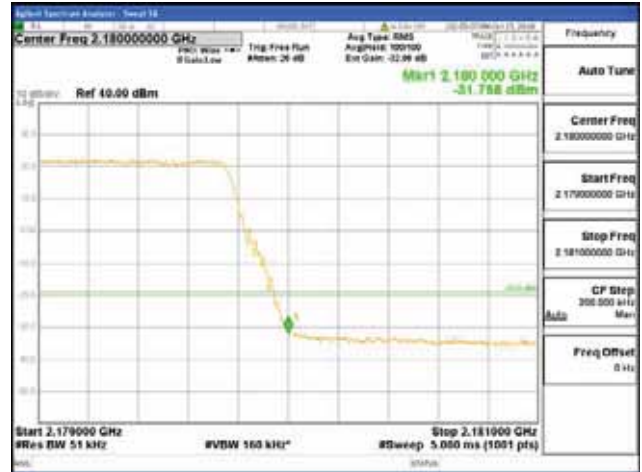

CTK Co., Ltd.
(Ho-dong), 113, Yejik-ro, Cheoin-gu,
Yongin-si, Gyeonggi-do, Korea
Tel: +82-31-339-9970
Fax: +82-31-624-9501

Report No.:
CTK-2017-01618-1
Page (2907) / (2957)
Pages

64QAM