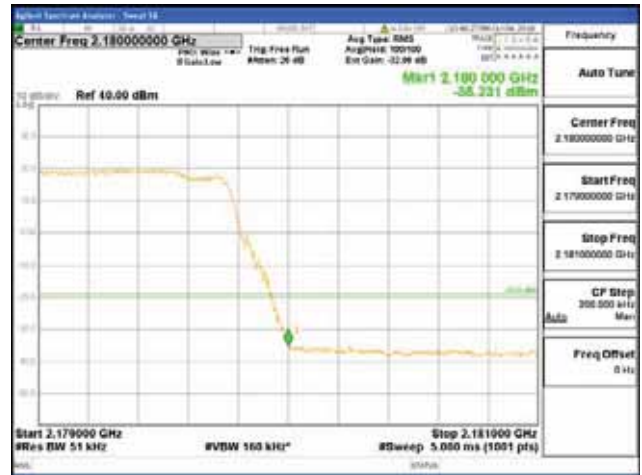

CTK Co., Ltd.
(Ho-dong), 113, Yejik-ro, Cheoin-gu,
Yongin-si, Gyeonggi-do, Korea
Tel: +82-31-339-9970
Fax: +82-31-624-9501

Report No.:
CTK-2017-01618-1
Page (2932) / (2957)
Pages

ANT 1

Band 66, BW 5MHz + BW 10MHz + BW 5MHz, Multi 3 carrier(Non-contiguous), 4TX

QPSK