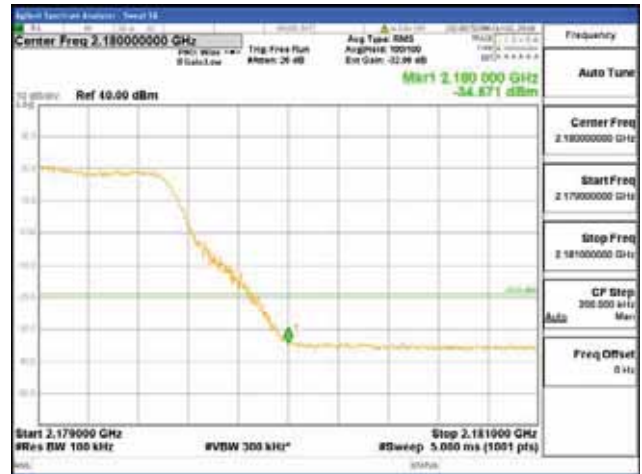

ANT 3

Band 66, BW 10MHz + BW 10MHz + BW 10MHz, Multi 3 carrier(Non-contiguous), 4TX

QPSK

16QAM

CTK Co., Ltd.
(Ho-dong), 113, Yejik-ro, Cheoin-gu,
Yongin-si, Gyeonggi-do, Korea
Tel: +82-31-339-9970
Fax: +82-31-624-9501