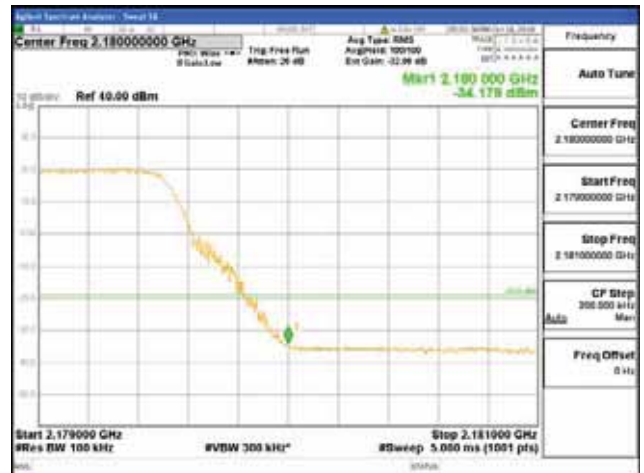

CTK Co., Ltd.
(Ho-dong), 113, Yejik-ro, Cheoin-gu,
Yongin-si, Gyeonggi-do, Korea
Tel: +82-31-339-9970
Fax: +82-31-624-9501

Report No.:
CTK-2017-01618-1
Page (2855) / (2957)
Pages

64QAM

256QAM