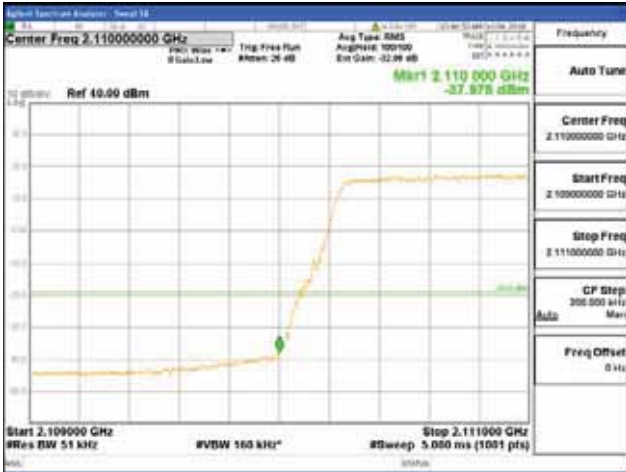

CTK Co., Ltd.
(Ho-dong), 113, Yejik-ro, Cheoin-gu,
Yongin-si, Gyeonggi-do, Korea
Tel: +82-31-339-9970
Fax: +82-31-624-9501

Report No.:
CTK-2017-01618-1
Page (2929) / (2957)
Pages

64QAM