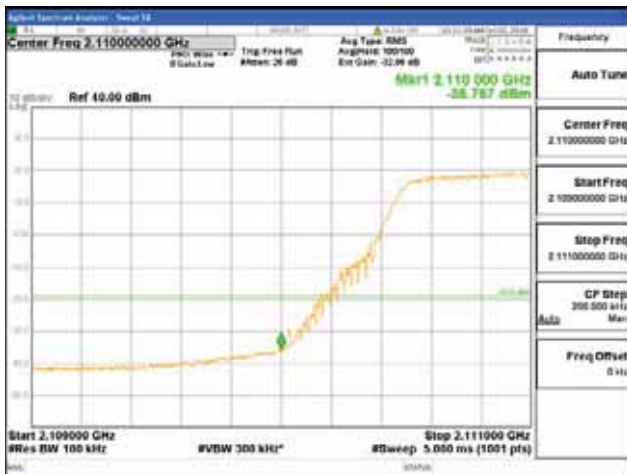

ANT 3

Band 66, BW 10MHz + BW 10MHz + BW 10MHz, Multi 3 carrier(Non-contiguous), 4TX

QPSK

16QAM

CTK Co., Ltd.
(Ho-dong), 113, Yejik-ro, Cheoin-gu,
Yongin-si, Gyeonggi-do, Korea
Tel: +82-31-339-9970
Fax: +82-31-624-9501