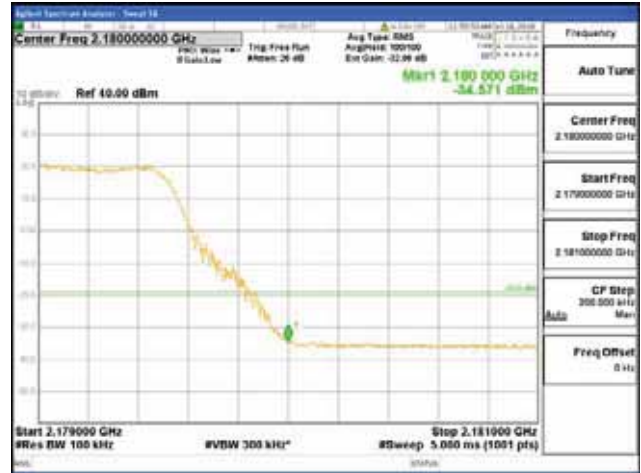

CTK Co., Ltd.
(Ho-dong), 113, Yejik-ro, Cheoin-gu,
Yongin-si, Gyeonggi-do, Korea
Tel: +82-31-339-9970
Fax: +82-31-624-9501

Report No.:
CTK-2017-01618-1
Page (2872) / (2957)
Pages

ANT 3
Band 66, BW 15MHz + BW 10MHz, Multi 2 carrier(Non-contiguous), 4TX

QPSK