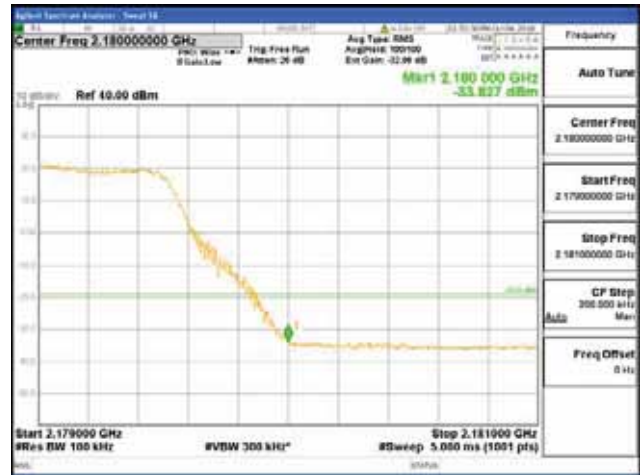

ANT 2

Band 66, BW 5MHz + BW 10MHz + BW 10MHz, Multi 3 carrier(Non-contiguous), 4TX

QPSK

16QAM

CTK Co., Ltd.
(Ho-dong), 113, Yejik-ro, Cheoin-gu,
Yongin-si, Gyeonggi-do, Korea
Tel: +82-31-339-9970
Fax: +82-31-624-9501