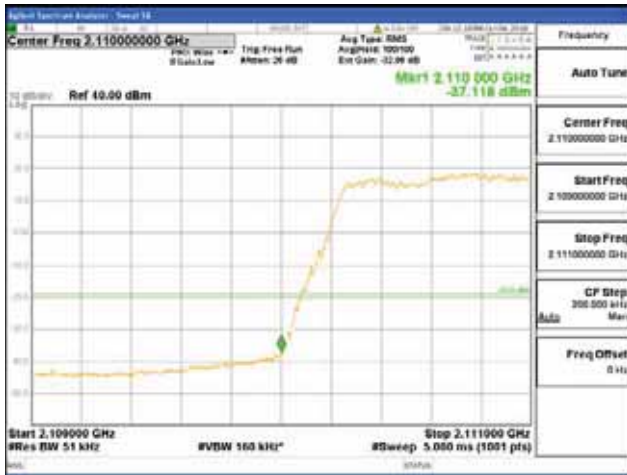

ANT 4

Band 66, BW 5MHz + BW 10MHz + BW 5MHz, Multi 3 carrier(Non-contiguous), 4TX

QPSK

16QAM

CTK Co., Ltd.
(Ho-dong), 113, Yejik-ro, Cheoin-gu,
Yongin-si, Gyeonggi-do, Korea
Tel: +82-31-339-9970
Fax: +82-31-624-9501