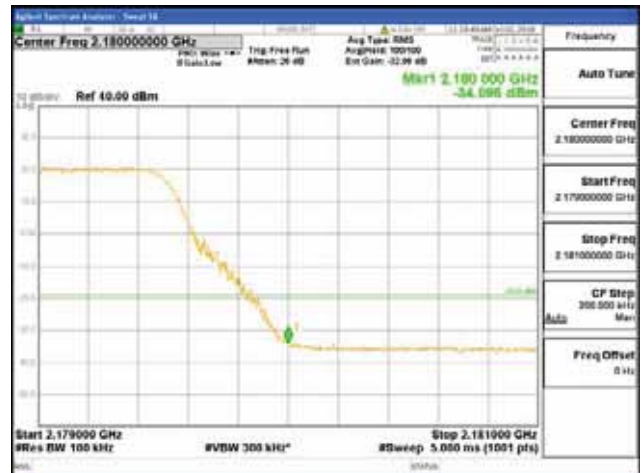

CTK Co., Ltd.
(Ho-dong), 113, Yejik-ro, Cheoin-gu,
Yongin-si, Gyeonggi-do, Korea
Tel: +82-31-339-9970
Fax: +82-31-624-9501

Report No.:
CTK-2017-01618-1
Page (2919) / (2957)
Pages

64QAM

256QAM