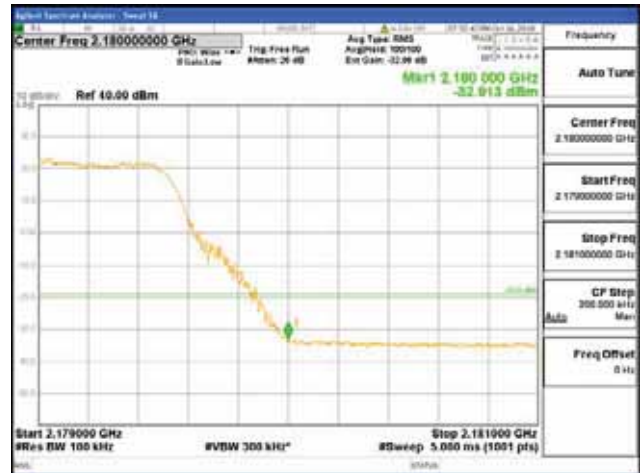

ANT 4
Band 66, BW 10MHz + BW 10MHz, Multi 2 carrier(Non-contiguous), 4TX

QPSK

16QAM

CTK Co., Ltd.
(Ho-dong), 113, Yejik-ro, Cheoin-gu,
Yongin-si, Gyeonggi-do, Korea
Tel: +82-31-339-9970
Fax: +82-31-624-9501