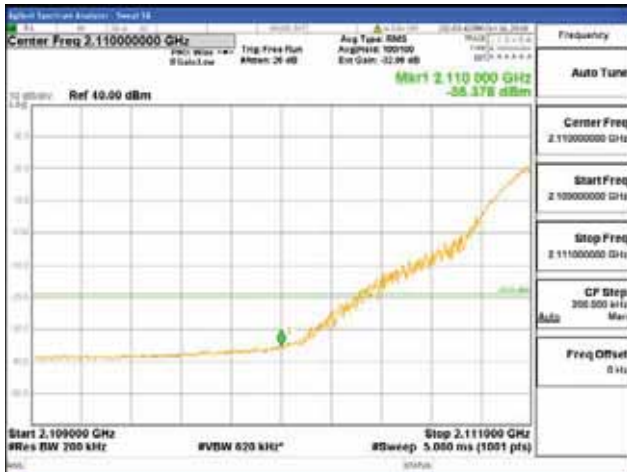

ANT 3

Band 66, BW 20MHz + BW 5MHz, Multi 2 carrier(Non-contiguous), 4TX

QPSK

16QAM

CTK Co., Ltd.
(Ho-dong), 113, Yejik-ro, Cheoin-gu,
Yongin-si, Gyeonggi-do, Korea
Tel: +82-31-339-9970
Fax: +82-31-624-9501