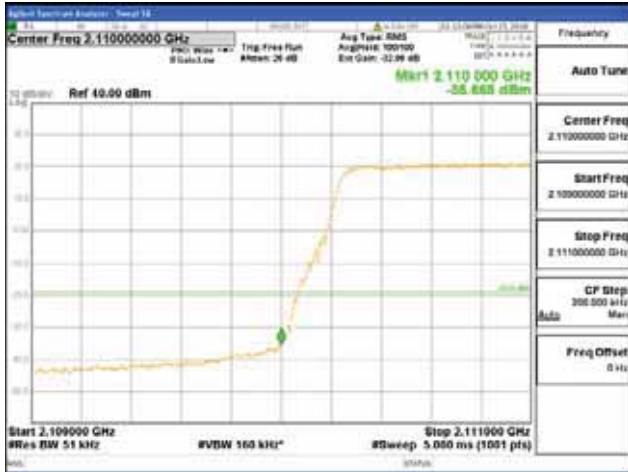

CTK Co., Ltd.
(Ho-dong), 113, Yejik-ro, Cheoin-gu,
Yongin-si, Gyeonggi-do, Korea
Tel: +82-31-339-9970
Fax: +82-31-624-9501

Report No.:
CTK-2017-01618-1
Page (2903) / (2957)
Pages

64QAM