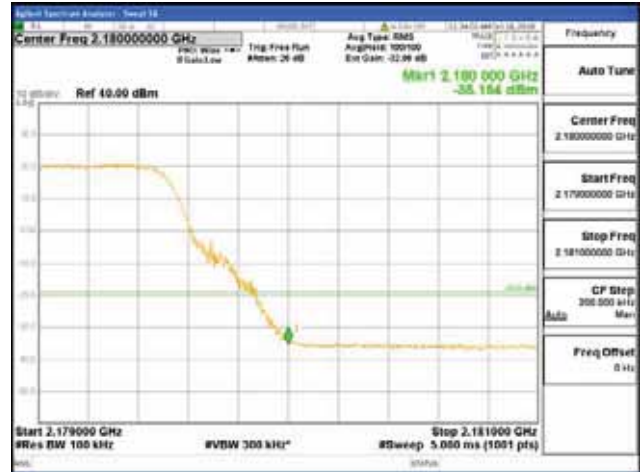

CTK Co., Ltd.
(Ho-dong), 113, Yejik-ro, Cheoin-gu,
Yongin-si, Gyeonggi-do, Korea
Tel: +82-31-339-9970
Fax: +82-31-624-9501

Report No.:
CTK-2017-01618-1
Page (2873) / (2957)
Pages

64QAM