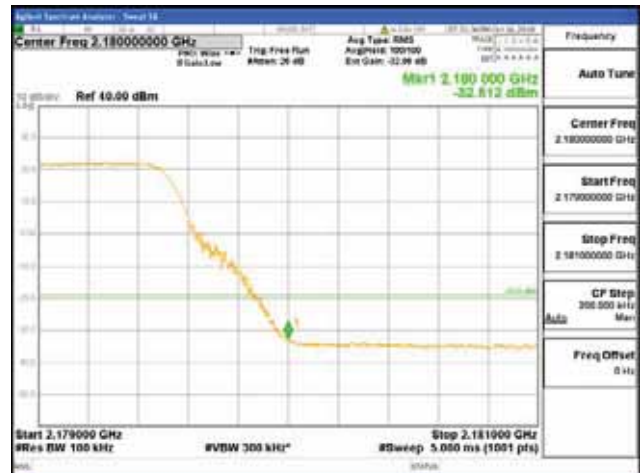

CTK Co., Ltd.
(Ho-dong), 113, Yejik-ro, Cheoin-gu,
Yongin-si, Gyeonggi-do, Korea
Tel: +82-31-339-9970
Fax: +82-31-624-9501

Report No.:
CTK-2017-01618-1
Page (2887) / (2957)
Pages

64QAM

256QAM