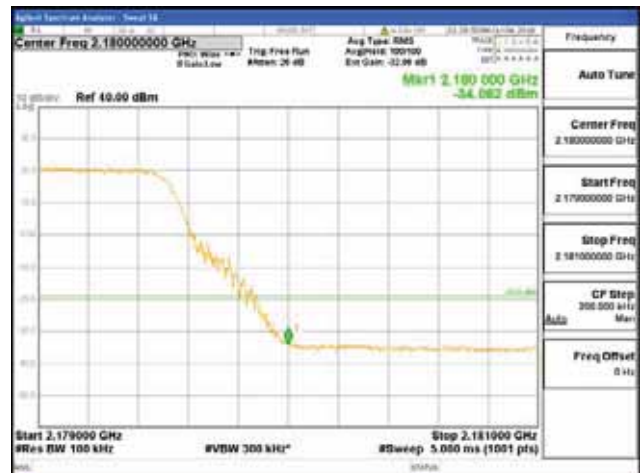

ANT 2

Band 66, BW 5MHz + BW 10MHz + BW 10MHz, Multi 3 carrier(Non-contiguous), 4TX

QPSK

16QAM

CTK Co., Ltd.
(Ho-dong), 113, Yejik-ro, Cheoin-gu,
Yongin-si, Gyeonggi-do, Korea
Tel: +82-31-339-9970
Fax: +82-31-624-9501