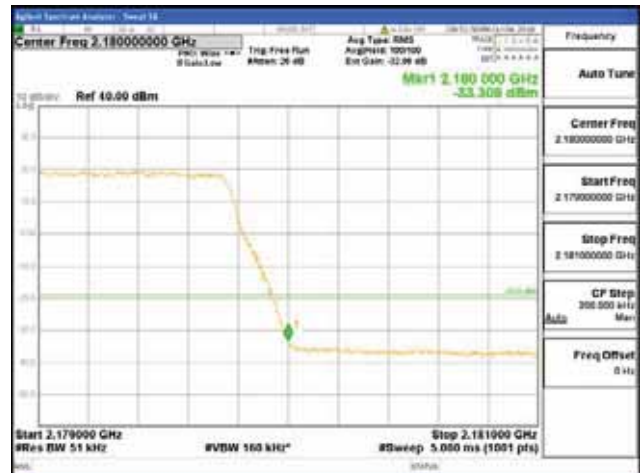

CTK Co., Ltd.
(Ho-dong), 113, Yejik-ro, Cheoin-gu,
Yongin-si, Gyeonggi-do, Korea
Tel: +82-31-339-9970
Fax: +82-31-624-9501

Report No.:
CTK-2017-01618-1
Page (2933) / (2957)
Pages

64QAM

256QAM