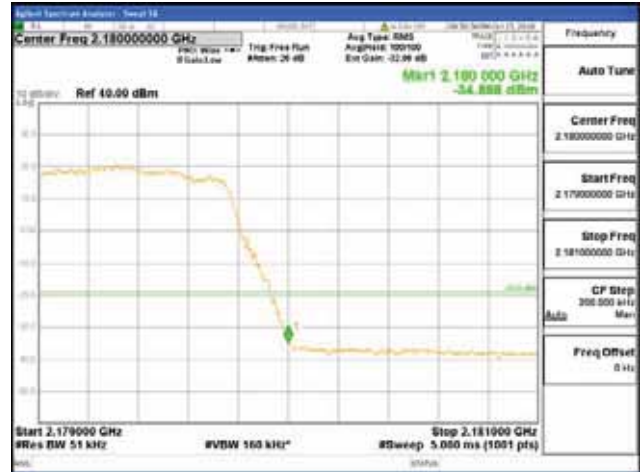

CTK Co., Ltd.
(Ho-dong), 113, Yejik-ro, Cheoin-gu,
Yongin-si, Gyeonggi-do, Korea
Tel: +82-31-339-9970
Fax: +82-31-624-9501

Report No.:
CTK-2017-01618-1
Page (2876) / (2957)
Pages

ANT 1

Band 66, BW 15MHz + BW 5MHz, Multi 2 carrier(Non-contiguous), 4TX

QPSK