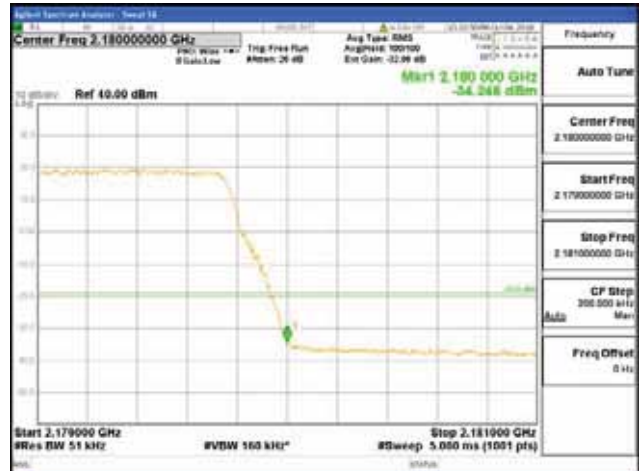

CTK Co., Ltd.
(Ho-dong), 113, Yejik-ro, Cheoin-gu,
Yongin-si, Gyeonggi-do, Korea
Tel: +82-31-339-9970
Fax: +82-31-624-9501

Report No.:
CTK-2017-01618-1
Page (2937) / (2957)
Pages

64QAM

256QAM