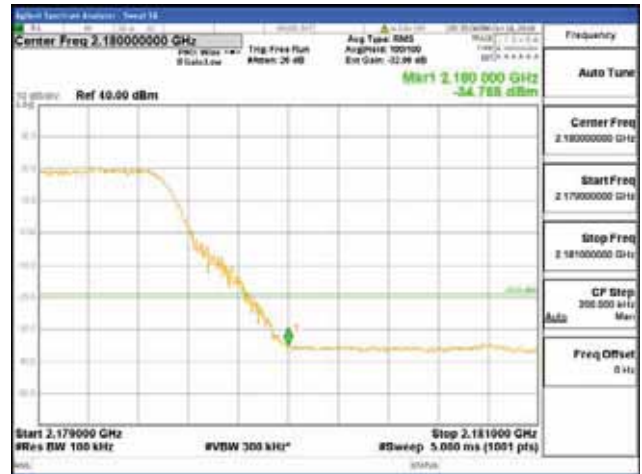

CTK Co., Ltd.
(Ho-dong), 113, Yejik-ro, Cheoin-gu,
Yongin-si, Gyeonggi-do, Korea
Tel: +82-31-339-9970
Fax: +82-31-624-9501

Report No.:
CTK-2017-01618-1
Page (2852) / (2957)
Pages

ANT 1

Band 66, BW 20MHz + BW 10MHz, Multi 2 carrier(Non-contiguous), 4TX

QPSK