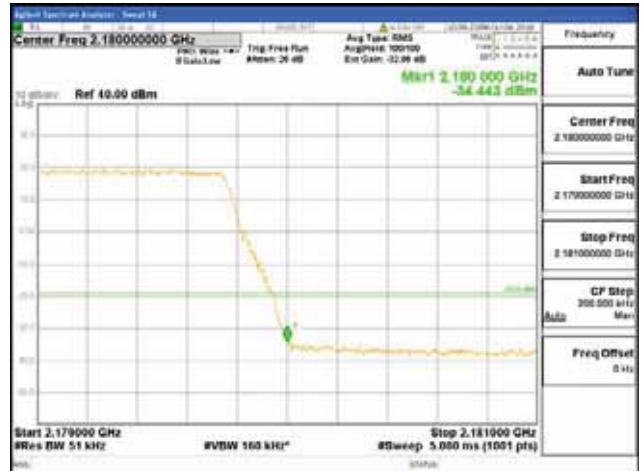

CTK Co., Ltd.
(Ho-dong), 113, Yejik-ro, Cheoin-gu,
Yongin-si, Gyeonggi-do, Korea
Tel: +82-31-339-9970
Fax: +82-31-624-9501

Report No.:
CTK-2017-01618-1
Page (2935) / (2957)
Pages

64QAM

256QAM