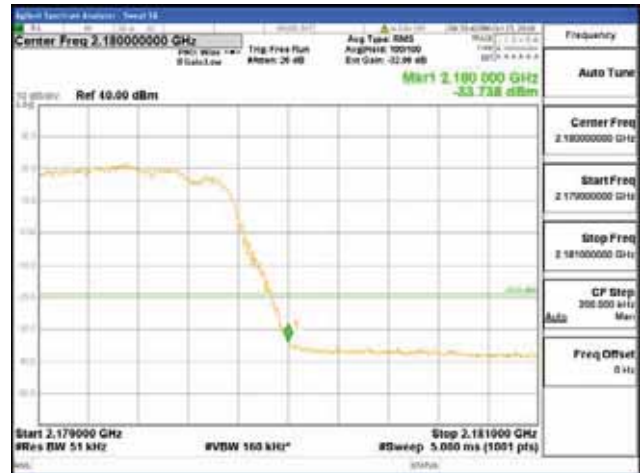

ANT 4
Band 66, BW 15MHz + BW 5MHz, Multi 2 carrier(Non-contiguous), 4TX

QPSK

16QAM

CTK Co., Ltd.
(Ho-dong), 113, Yejik-ro, Cheoin-gu,
Yongin-si, Gyeonggi-do, Korea
Tel: +82-31-339-9970
Fax: +82-31-624-9501