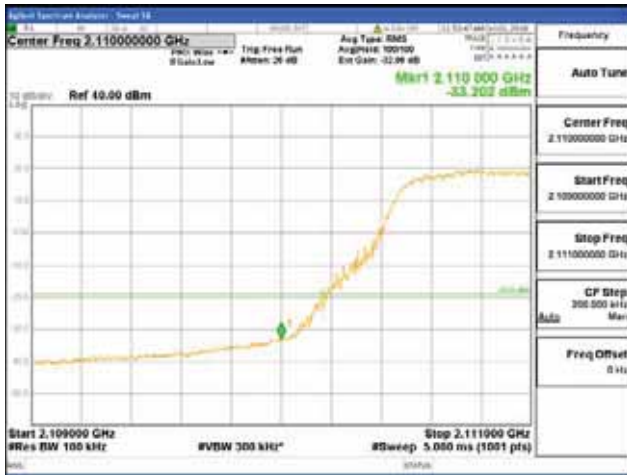

ANT 2
Band 66, BW 10MHz + BW 15MHz + BW 5MHz, Multi 3 carrier(Non-contiguous), 4TX

QPSK

16QAM

CTK Co., Ltd.
(Ho-dong), 113, Yejik-ro, Cheoin-gu,
Yongin-si, Gyeonggi-do, Korea
Tel: +82-31-339-9970
Fax: +82-31-624-9501