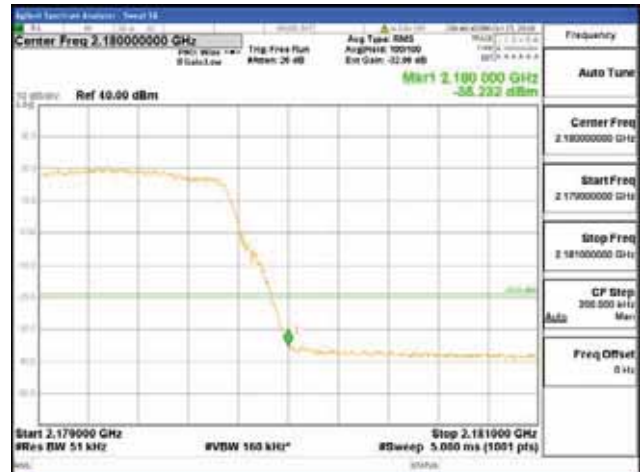

CTK Co., Ltd.
(Ho-dong), 113, Yejik-ro, Cheoin-gu,
Yongin-si, Gyeonggi-do, Korea
Tel: +82-31-339-9970
Fax: +82-31-624-9501

Report No.:
CTK-2017-01618-1
Page (2876) / (2957)
Pages

ANT 1

Band 66, BW 15MHz + BW 5MHz, Multi 2 carrier(Non-contiguous), 4TX

QPSK

16QAM