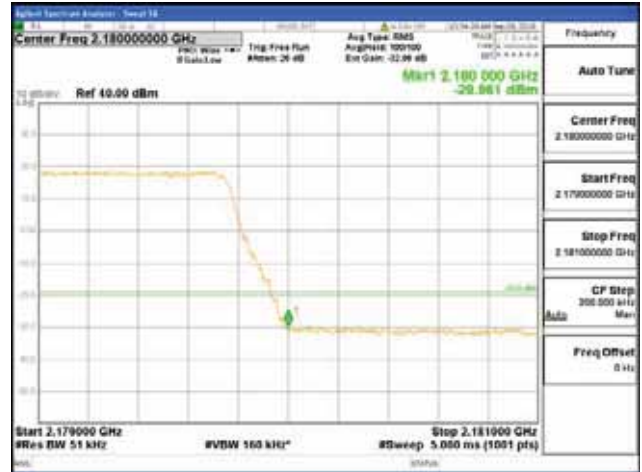

CTK Co., Ltd.
(Ho-dong), 113, Yejik-ro, Cheoin-gu,
Yongin-si, Gyeonggi-do, Korea
Tel: +82-31-339-9970
Fax: +82-31-624-9501

Report No.:
CTK-2017-01618-1
Page (2911) / (2957)
Pages

64QAM