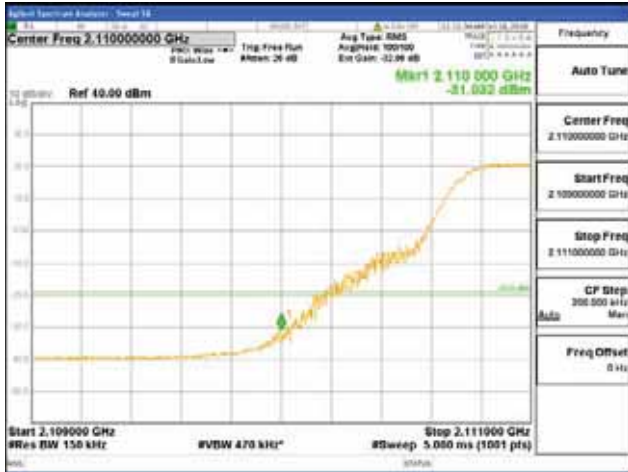

CTK Co., Ltd.
(Ho-dong), 113, Yejik-ro, Cheoin-gu,
Yongin-si, Gyeonggi-do, Korea
Tel: +82-31-339-9970
Fax: +82-31-624-9501

Report No.:
CTK-2017-01618-1
Page (2869) / (2957)
Pages

64QAM