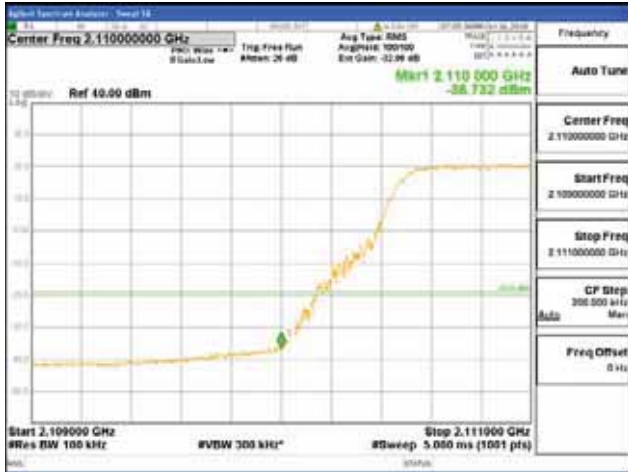

CTK Co., Ltd.
(Ho-dong), 113, Yejik-ro, Cheoin-gu,
Yongin-si, Gyeonggi-do, Korea
Tel: +82-31-339-9970
Fax: +82-31-624-9501

Report No.:
CTK-2017-01618-1
Page (2889) / (2957)
Pages

64QAM