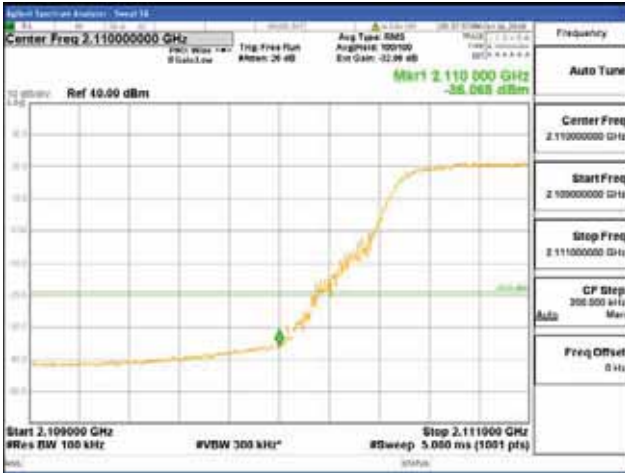

CTK Co., Ltd.
(Ho-dong), 113, Yejik-ro, Cheoin-gu,
Yongin-si, Gyeonggi-do, Korea
Tel: +82-31-339-9970
Fax: +82-31-624-9501

Report No.:
CTK-2017-01618-1
Page (2888) / (2957)
Pages

ANT 3
Band 66, BW 10MHz + BW 10MHz, Multi 2 carrier(Non-contiguous), 4TX

QPSK