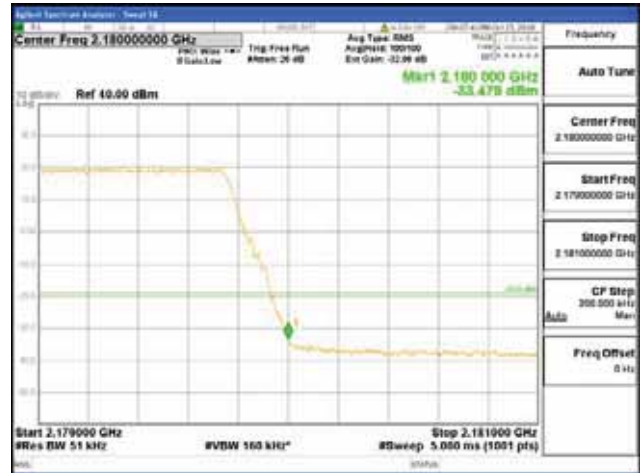

CTK Co., Ltd.
(Ho-dong), 113, Yejik-ro, Cheoin-gu,
Yongin-si, Gyeonggi-do, Korea
Tel: +82-31-339-9970
Fax: +82-31-624-9501

Report No.:
CTK-2017-01618-1
Page (2879) / (2957)
Pages

64QAM

256QAM