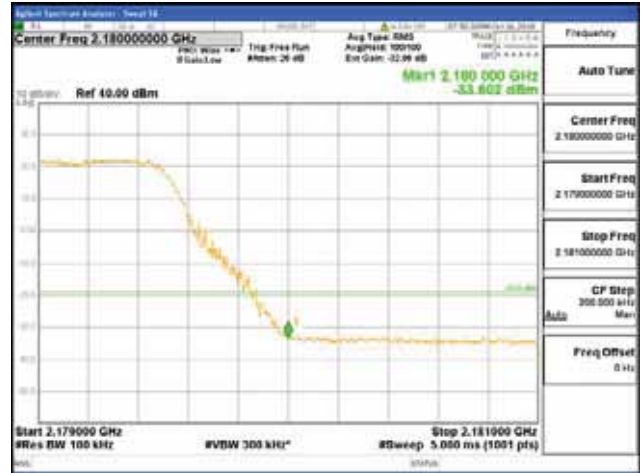

ANT 4
Band 66, BW 10MHz + BW 10MHz, Multi 2 carrier(Non-contiguous), 4TX

QPSK

16QAM

CTK Co., Ltd.
(Ho-dong), 113, Yejik-ro, Cheoin-gu,
Yongin-si, Gyeonggi-do, Korea
Tel: +82-31-339-9970
Fax: +82-31-624-9501