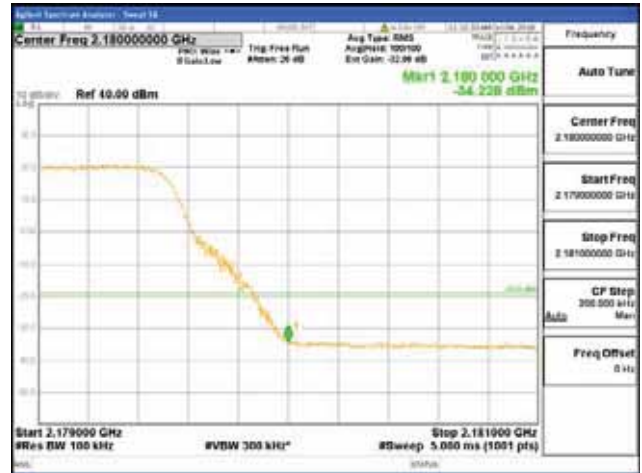

CTK Co., Ltd.
(Ho-dong), 113, Yejik-ro, Cheoin-gu,
Yongin-si, Gyeonggi-do, Korea
Tel: +82-31-339-9970
Fax: +82-31-624-9501

Report No.:
CTK-2017-01618-1
Page (2925) / (2957)
Pages

64QAM

256QAM