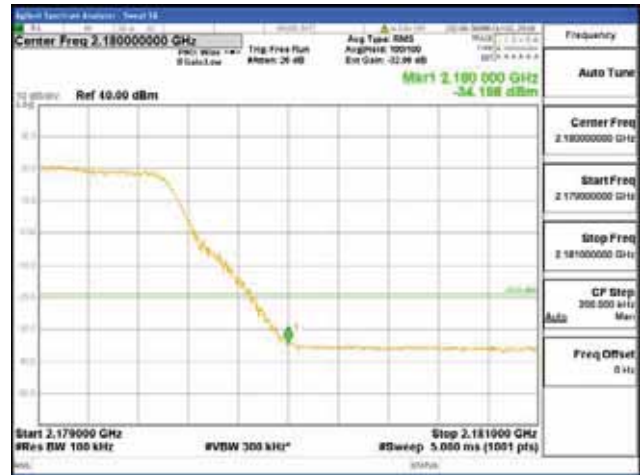

ANT 2

Band 66, BW 10MHz + BW 10MHz + BW 10MHz, Multi 3 carrier(Non-contiguous), 4TX

QPSK

16QAM

CTK Co., Ltd.
 (Ho-dong), 113, Yejik-ro, Cheoin-gu,
 Yongin-si, Gyeonggi-do, Korea
 Tel: +82-31-339-9970
 Fax: +82-31-624-9501