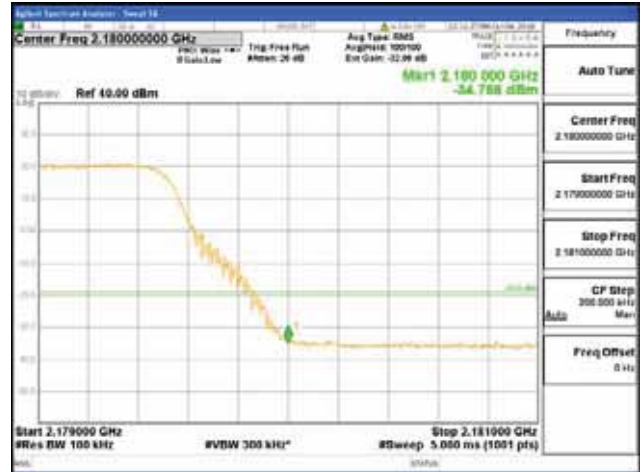

CTK Co., Ltd.
(Ho-dong), 113, Yejik-ro, Cheoin-gu,
Yongin-si, Gyeonggi-do, Korea
Tel: +82-31-339-9970
Fax: +82-31-624-9501

Report No.:
CTK-2017-01618-1
Page (2927) / (2957)
Pages

64QAM