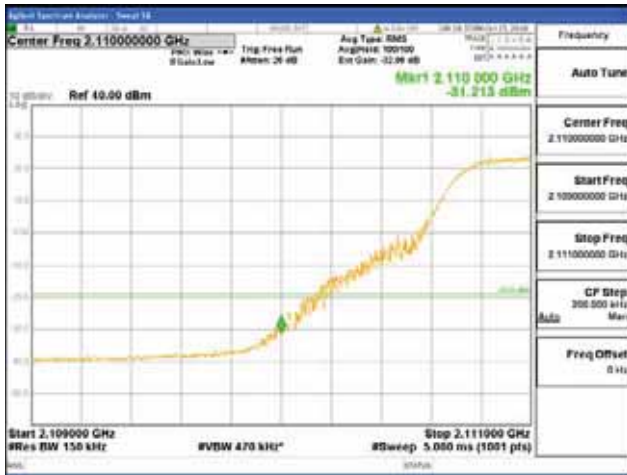

Report No.:
CTK-2017-01618-1
Page (2877) / (2957)
Pages

64QAM

256QAM

ANT 2
Band 66, BW 15MHz + BW 5MHz, Multi 2 carrier(Non-contiguous), 4TX

QPSK

16QAM

CTK Co., Ltd.
 (Ho-dong), 113, Yejik-ro, Cheoin-gu,
 Yongin-si, Gyeonggi-do, Korea
 Tel: +82-31-339-9970
 Fax: +82-31-624-9501