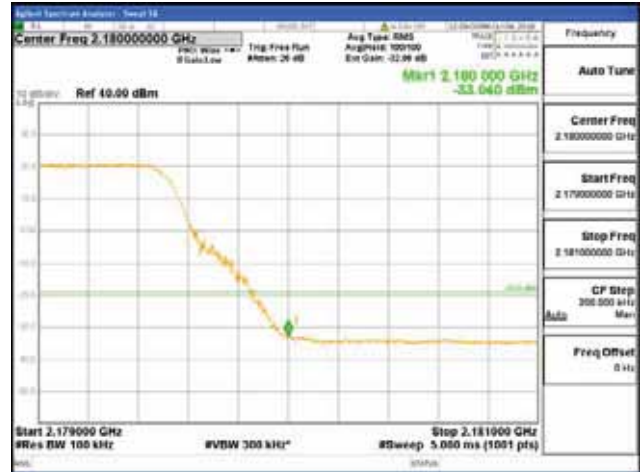

CTK Co., Ltd.
(Ho-dong), 113, Yejik-ro, Cheoin-gu,
Yongin-si, Gyeonggi-do, Korea
Tel: +82-31-339-9970
Fax: +82-31-624-9501

Report No.:
CTK-2017-01618-1
Page (2929) / (2957)
Pages

64QAM