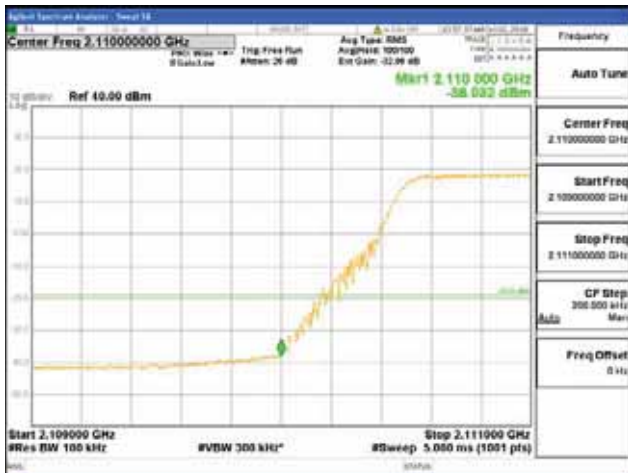

CTK Co., Ltd.
(Ho-dong), 113, Yejik-ro, Cheoin-gu,
Yongin-si, Gyeonggi-do, Korea
Tel: +82-31-339-9970
Fax: +82-31-624-9501

Report No.:
CTK-2017-01618-1
Page (2921) / (2957)
Pages

64QAM

256QAM