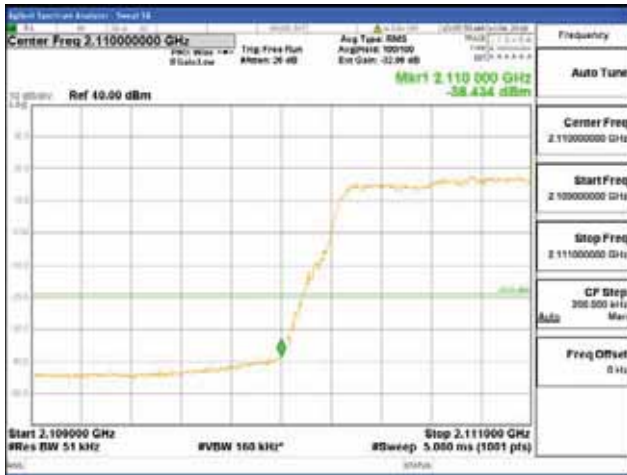

ANT 4

Band 66, BW 5MHz + BW 10MHz + BW 10MHz, Multi 3 carrier(Non-contiguous), 4TX

QPSK

16QAM

CTK Co., Ltd.
(Ho-dong), 113, Yejik-ro, Cheoin-gu,
Yongin-si, Gyeonggi-do, Korea
Tel: +82-31-339-9970
Fax: +82-31-624-9501