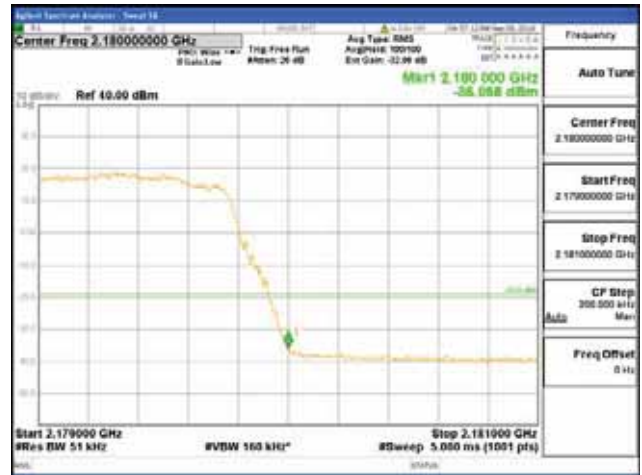

ANT 2
Band 66, BW 10MHz + BW 15MHz + BW 5MHz, Multi 3 carrier(Non-contiguous), 4TX

QPSK

16QAM

CTK Co., Ltd.
(Ho-dong), 113, Yejik-ro, Cheoin-gu,
Yongin-si, Gyeonggi-do, Korea
Tel: +82-31-339-9970
Fax: +82-31-624-9501