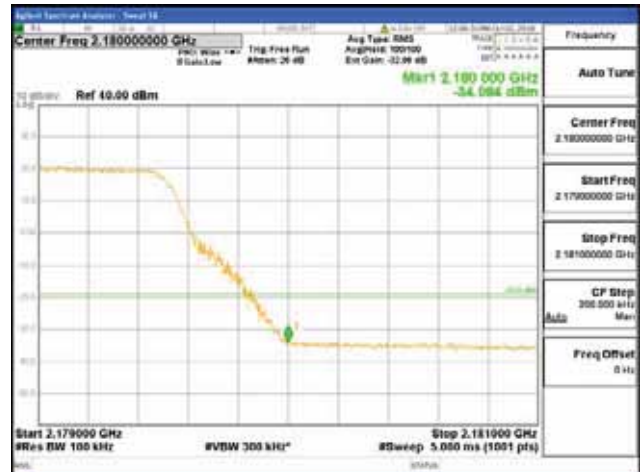

CTK Co., Ltd.
(Ho-dong), 113, Yejik-ro, Cheoin-gu,
Yongin-si, Gyeonggi-do, Korea
Tel: +82-31-339-9970
Fax: +82-31-624-9501

Report No.:
CTK-2017-01618-1
Page (2916) / (2957)
Pages

ANT 1

Band 66, BW 10MHz + BW 10MHz + BW 10MHz, Multi 3 carrier(Non-contiguous), 4TX

QPSK

16QAM