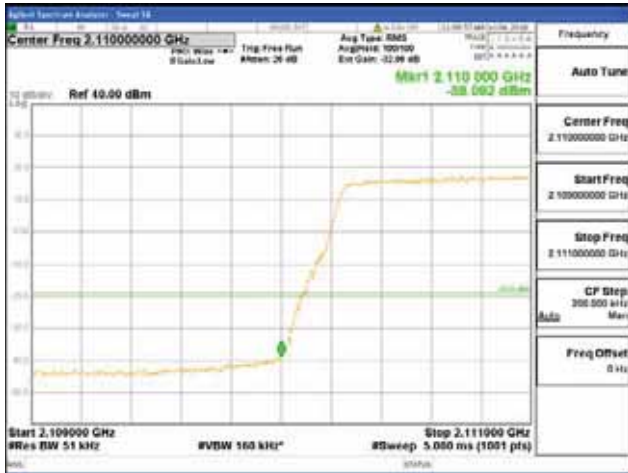

CTK Co., Ltd.
(Ho-dong), 113, Yejik-ro, Cheoin-gu,
Yongin-si, Gyeonggi-do, Korea
Tel: +82-31-339-9970
Fax: +82-31-624-9501

Report No.:
CTK-2017-01618-1
Page (2925) / (2957)
Pages

64QAM

256QAM