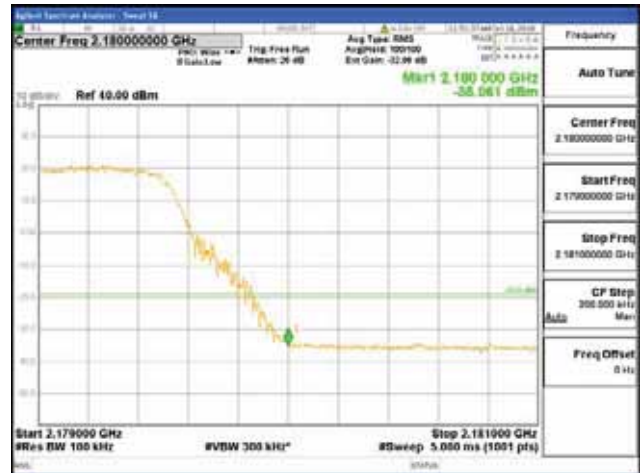

CTK Co., Ltd.
(Ho-dong), 113, Yejik-ro, Cheoin-gu,
Yongin-si, Gyeonggi-do, Korea
Tel: +82-31-339-9970
Fax: +82-31-624-9501

Report No.:
CTK-2017-01618-1
Page (2872) / (2957)
Pages

ANT 3
Band 66, BW 15MHz + BW 10MHz, Multi 2 carrier(Non-contiguous), 4TX

QPSK

16QAM