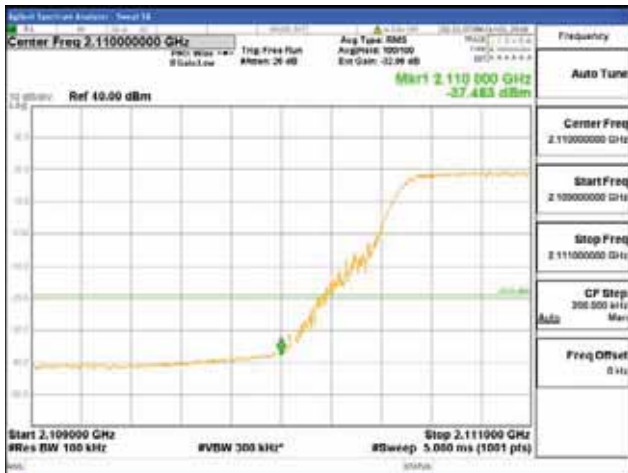

CTK Co., Ltd.
(Ho-dong), 113, Yejik-ro, Cheoin-gu,
Yongin-si, Gyeonggi-do, Korea
Tel: +82-31-339-9970
Fax: +82-31-624-9501

Report No.:
CTK-2017-01618-1
Page (2909) / (2957)
Pages

64QAM

256QAM