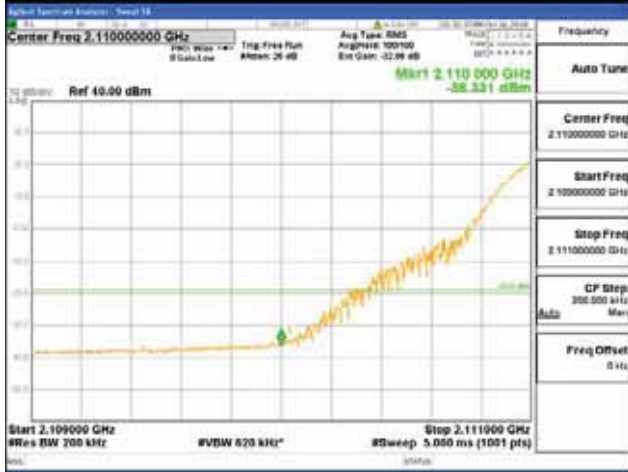

CTK Co., Ltd.
(Ho-dong), 113, Yejik-ro, Cheoin-gu,
Yongin-si, Gyeonggi-do, Korea
Tel: +82-31-339-9970
Fax: +82-31-624-9501

Report No.:
CTK-2017-01618-1
Page (2863) / (2957)
Pages

64QAM