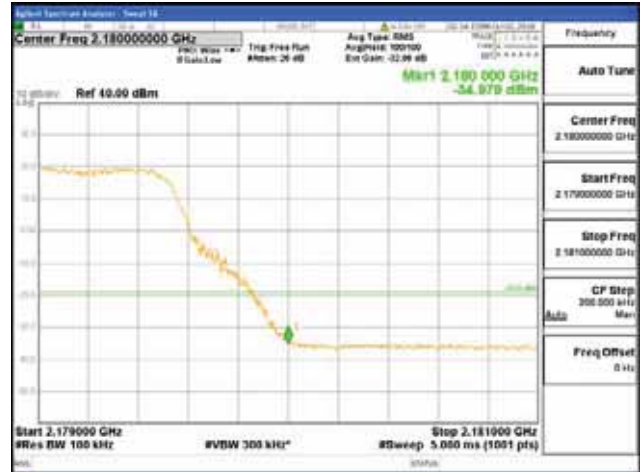

CTK Co., Ltd.
(Ho-dong), 113, Yejik-ro, Cheoin-gu,
Yongin-si, Gyeonggi-do, Korea
Tel: +82-31-339-9970
Fax: +82-31-624-9501

Report No.:
CTK-2017-01618-1
Page (2916) / (2957)
Pages

ANT 1

Band 66, BW 10MHz + BW 10MHz + BW 10MHz, Multi 3 carrier(Non-contiguous), 4TX

QPSK