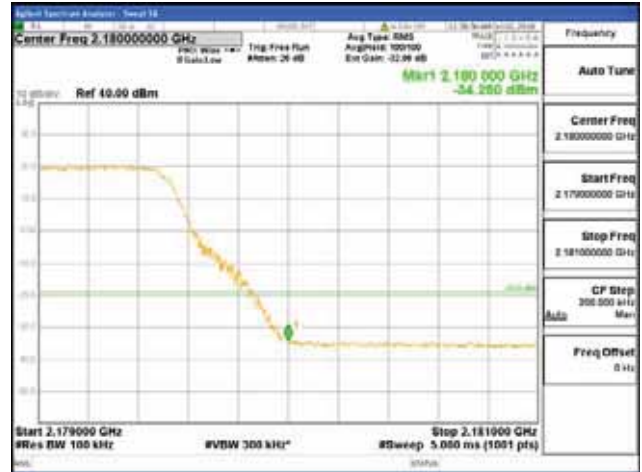

CTK Co., Ltd.
(Ho-dong), 113, Yejik-ro, Cheoin-gu,
Yongin-si, Gyeonggi-do, Korea
Tel: +82-31-339-9970
Fax: +82-31-624-9501

Report No.:
CTK-2017-01618-1
Page (2921) / (2957)
Pages

64QAM