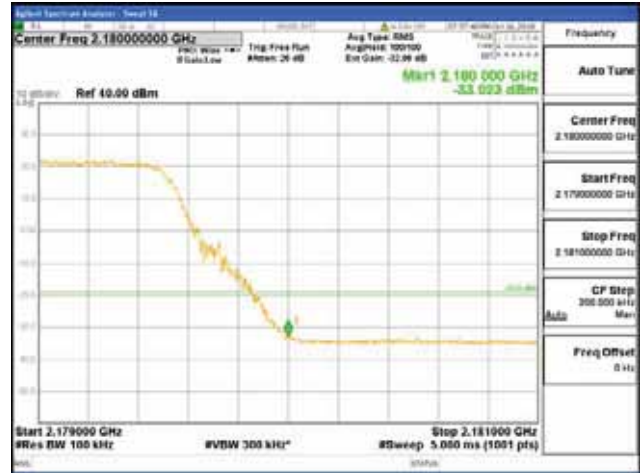

CTK Co., Ltd.
(Ho-dong), 113, Yejik-ro, Cheoin-gu,
Yongin-si, Gyeonggi-do, Korea
Tel: +82-31-339-9970
Fax: +82-31-624-9501

Report No.:
CTK-2017-01618-1
Page (2888) / (2957)
Pages

ANT 3
Band 66, BW 10MHz + BW 10MHz, Multi 2 carrier(Non-contiguous), 4TX

QPSK