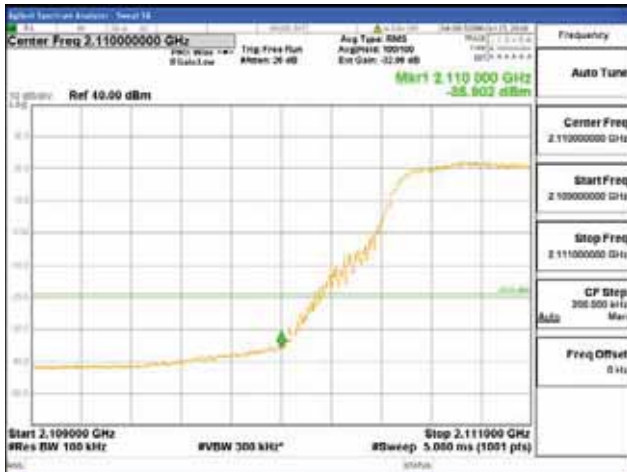

CTK Co., Ltd.
(Ho-dong), 113, Yejik-ro, Cheoin-gu,
Yongin-si, Gyeonggi-do, Korea
Tel: +82-31-339-9970
Fax: +82-31-624-9501

Report No.:
CTK-2017-01618-1
Page (2892) / (2957)
Pages

ANT 1

Band 66, BW 10MHz + BW 5MHz, Multi 2 carrier(Non-contiguous), 4TX

QPSK

16QAM