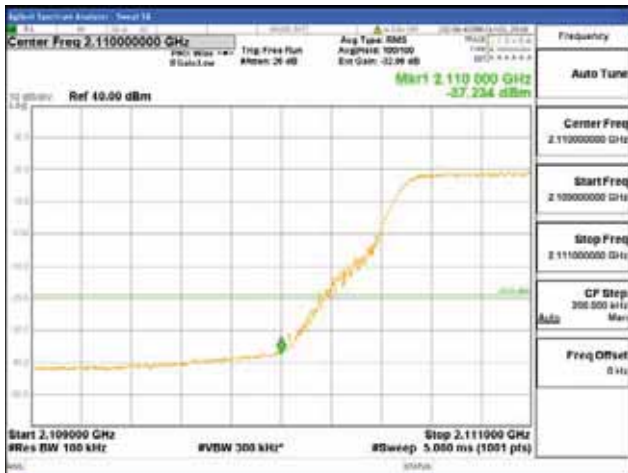

CTK Co., Ltd.
(Ho-dong), 113, Yejik-ro, Cheoin-gu,
Yongin-si, Gyeonggi-do, Korea
Tel: +82-31-339-9970
Fax: +82-31-624-9501

Report No.:
CTK-2017-01618-1
Page (2915) / (2957)
Pages

64QAM

256QAM