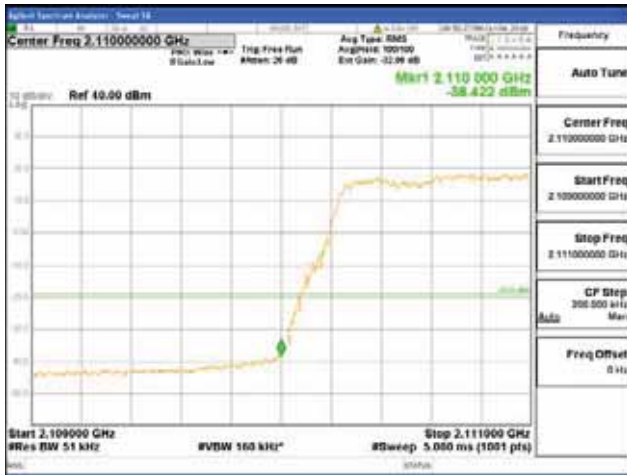

ANT 2
Band 66, BW 5MHz + BW 10MHz + BW 5MHz, Multi 3 carrier(Non-contiguous), 4TX

QPSK

16QAM

CTK Co., Ltd.
 (Ho-dong), 113, Yejik-ro, Cheoin-gu,
 Yongin-si, Gyeonggi-do, Korea
 Tel: +82-31-339-9970
 Fax: +82-31-624-9501