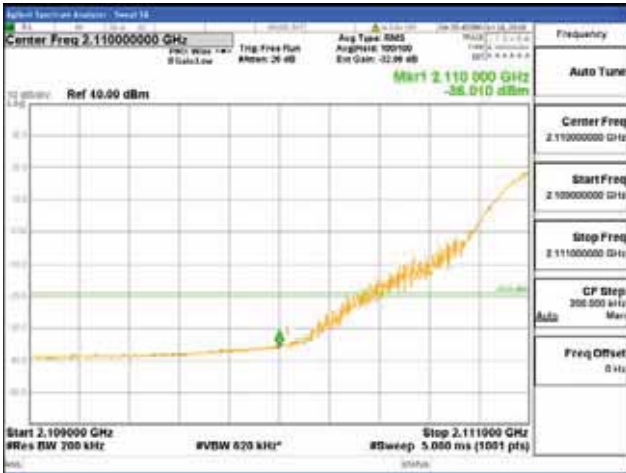

CTK Co., Ltd.
(Ho-dong), 113, Yejik-ro, Cheoin-gu,
Yongin-si, Gyeonggi-do, Korea
Tel: +82-31-339-9970
Fax: +82-31-624-9501

Report No.:
CTK-2017-01618-1
Page (2857) / (2957)
Pages

64QAM

256QAM