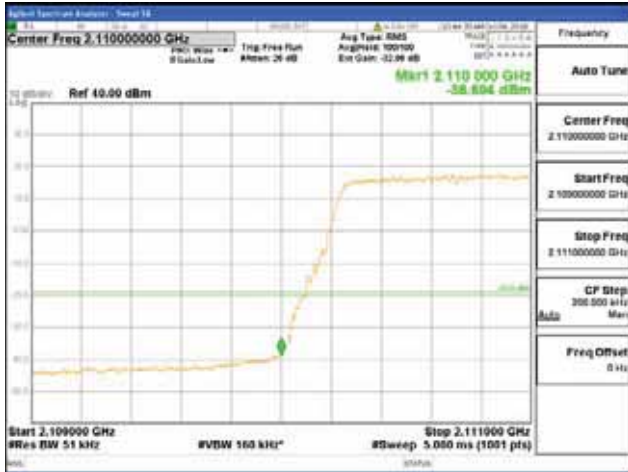

CTK Co., Ltd.
(Ho-dong), 113, Yejik-ro, Cheoin-gu,
Yongin-si, Gyeonggi-do, Korea
Tel: +82-31-339-9970
Fax: +82-31-624-9501

Report No.:
CTK-2017-01618-1
Page (2927) / (2957)
Pages

64QAM