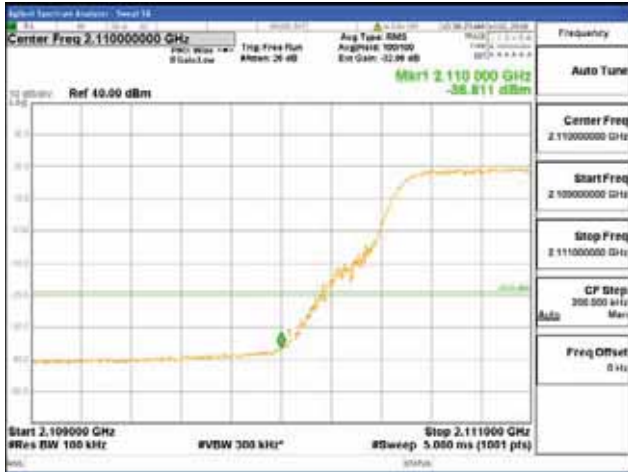

CTK Co., Ltd.
(Ho-dong), 113, Yejik-ro, Cheoin-gu,
Yongin-si, Gyeonggi-do, Korea
Tel: +82-31-339-9970
Fax: +82-31-624-9501

Report No.:
CTK-2017-01618-1
Page (2919) / (2957)
Pages

64QAM