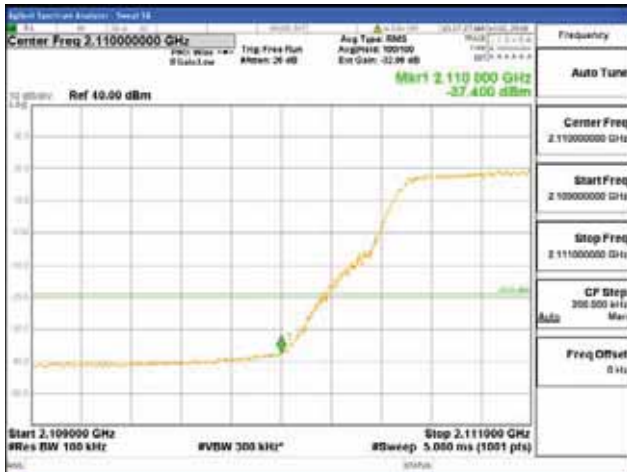

CTK Co., Ltd.
(Ho-dong), 113, Yejik-ro, Cheoin-gu,
Yongin-si, Gyeonggi-do, Korea
Tel: +82-31-339-9970
Fax: +82-31-624-9501

Report No.:
CTK-2017-01618-1
Page (2916) / (2957)
Pages

ANT 1

Band 66, BW 10MHz + BW 10MHz + BW 10MHz, Multi 3 carrier(Non-contiguous), 4TX

QPSK

16QAM