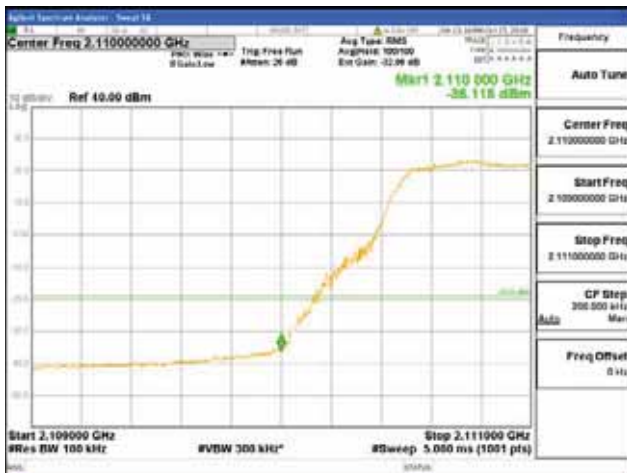

Report No.:
 CTK-2017-01618-1
 Page (2893) / (2957)
 Pages

64QAM

256QAM

ANT 2
Band 66, BW 10MHz + BW 5MHz, Multi 2 carrier(Non-contiguous), 4TX

QPSK

16QAM

CTK Co., Ltd.
 (Ho-dong), 113, Yejik-ro, Cheoin-gu,
 Yongin-si, Gyeonggi-do, Korea
 Tel: +82-31-339-9970
 Fax: +82-31-624-9501