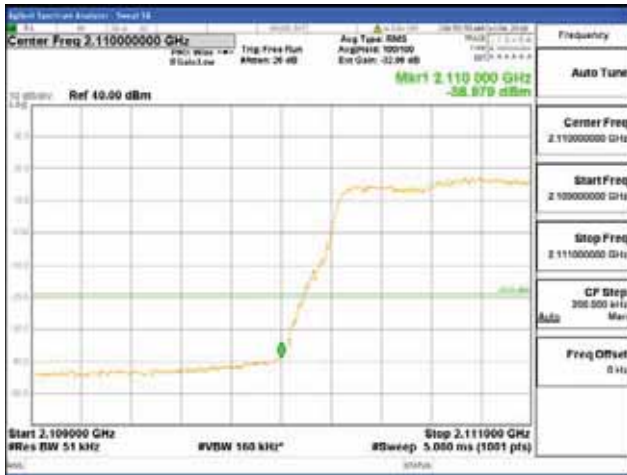

ANT 2

Band 66, BW 5MHz + BW 10MHz + BW 10MHz, Multi 3 carrier(Non-contiguous), 4TX

QPSK

16QAM

CTK Co., Ltd.
(Ho-dong), 113, Yejik-ro, Cheoin-gu,
Yongin-si, Gyeonggi-do, Korea
Tel: +82-31-339-9970
Fax: +82-31-624-9501