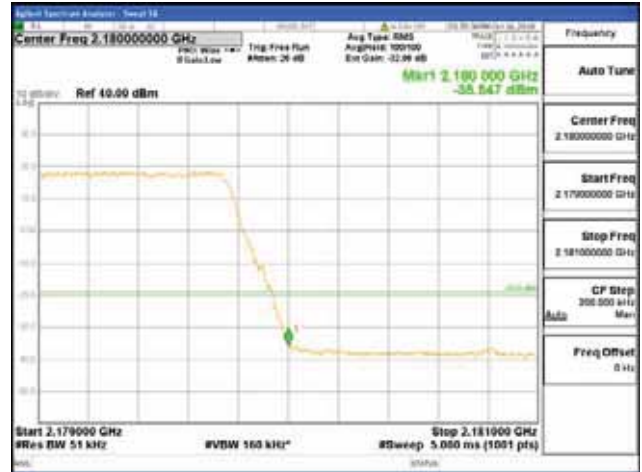

CTK Co., Ltd.
(Ho-dong), 113, Yejik-ro, Cheoin-gu,
Yongin-si, Gyeonggi-do, Korea
Tel: +82-31-339-9970
Fax: +82-31-624-9501

Report No.:
CTK-2017-01618-1
Page (2865) / (2957)
Pages

64QAM