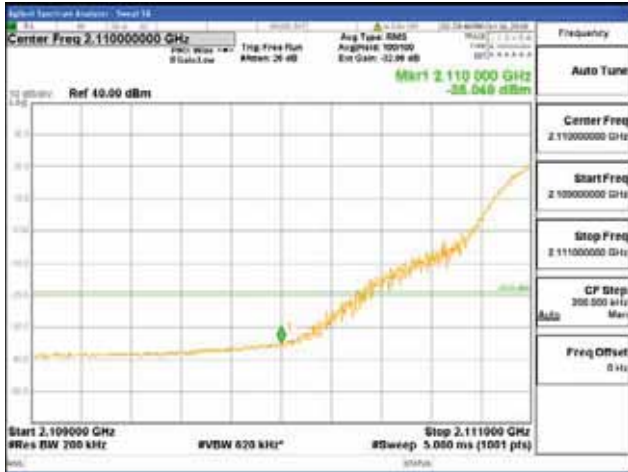

CTK Co., Ltd.
(Ho-dong), 113, Yejik-ro, Cheoin-gu,
Yongin-si, Gyeonggi-do, Korea
Tel: +82-31-339-9970
Fax: +82-31-624-9501

Report No.:
CTK-2017-01618-1
Page (2865) / (2957)
Pages

64QAM