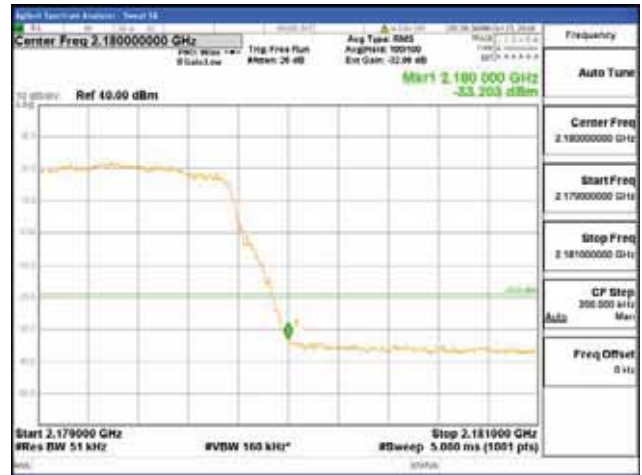

Report No.:
 CTK-2017-01618-1
 Page (2893) / (2957)
 Pages

64QAM

256QAM

ANT 2
Band 66, BW 10MHz + BW 5MHz, Multi 2 carrier(Non-contiguous), 4TX

QPSK

16QAM

CTK Co., Ltd.
 (Ho-dong), 113, Yejik-ro, Cheoin-gu,
 Yongin-si, Gyeonggi-do, Korea
 Tel: +82-31-339-9970
 Fax: +82-31-624-9501