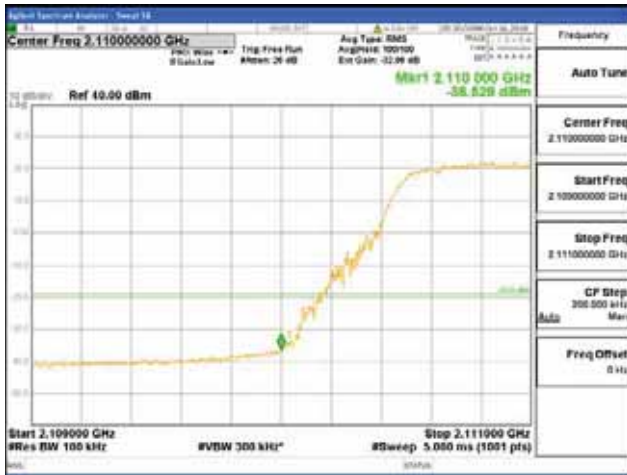

Report No.:
CTK-2017-01618-1
Page (2885) / (2957)
Pages

64QAM

256QAM

ANT 2
Band 66, BW 10MHz + BW 10MHz, Multi 2 carrier(Non-contiguous), 4TX

QPSK

16QAM

CTK Co., Ltd.
(Ho-dong), 113, Yejik-ro, Cheoin-gu,
Yongin-si, Gyeonggi-do, Korea
Tel: +82-31-339-9970
Fax: +82-31-624-9501