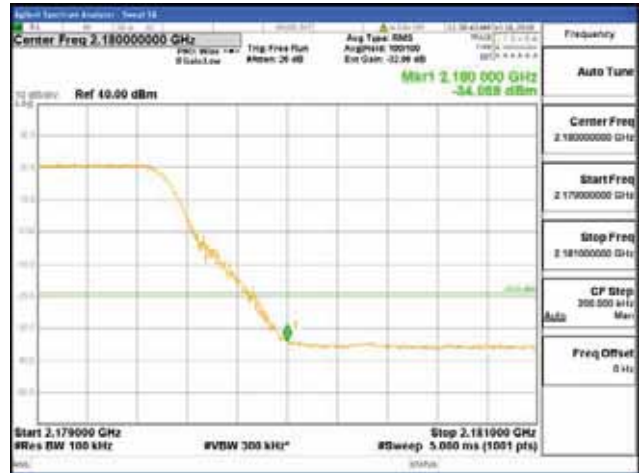

CTK Co., Ltd.
(Ho-dong), 113, Yejik-ro, Cheoin-gu,
Yongin-si, Gyeonggi-do, Korea
Tel: +82-31-339-9970
Fax: +82-31-624-9501

Report No.:
CTK-2017-01618-1
Page (2875) / (2957)
Pages

64QAM

256QAM