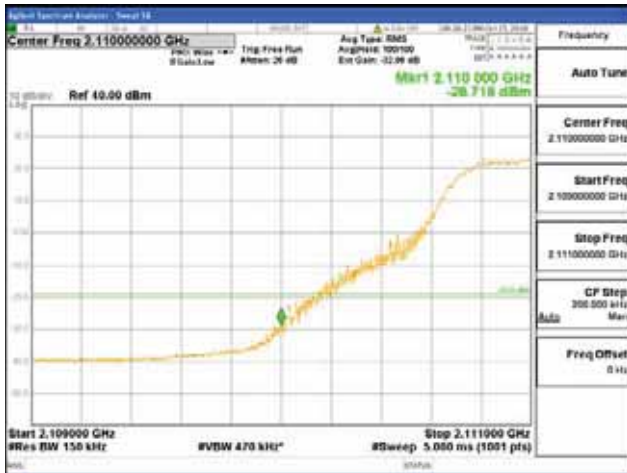

CTK Co., Ltd.
(Ho-dong), 113, Yejik-ro, Cheoin-gu,
Yongin-si, Gyeonggi-do, Korea
Tel: +82-31-339-9970
Fax: +82-31-624-9501

Report No.:
CTK-2017-01618-1
Page (2880) / (2957)
Pages

ANT 3
Band 66, BW 15MHz + BW 5MHz, Multi 2 carrier(Non-contiguous), 4TX

QPSK

16QAM