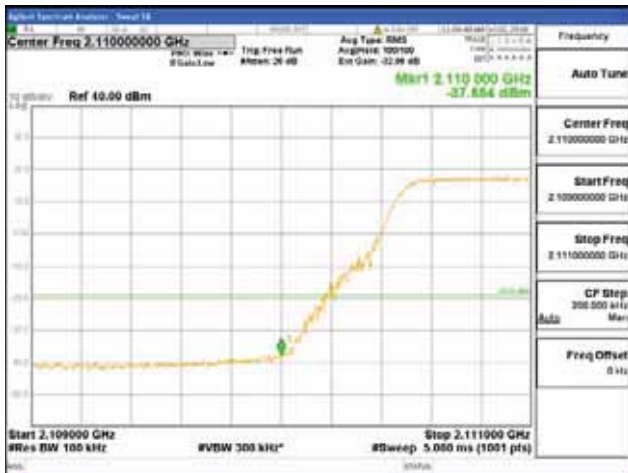

CTK Co., Ltd.
(Ho-dong), 113, Yejik-ro, Cheoin-gu,
Yongin-si, Gyeonggi-do, Korea
Tel: +82-31-339-9970
Fax: +82-31-624-9501

Report No.:
CTK-2017-01618-1
Page (2917) / (2957)
Pages

64QAM

256QAM