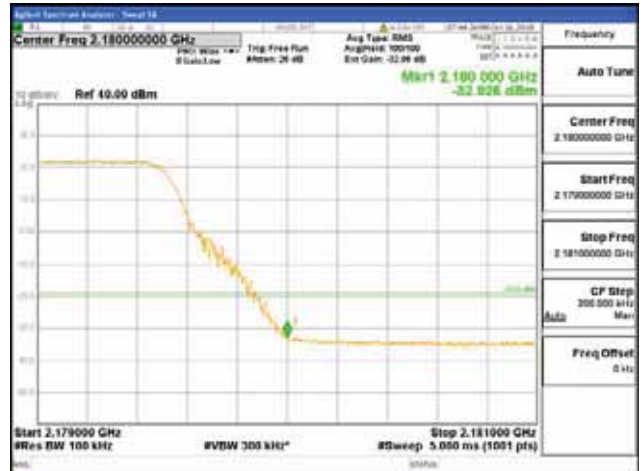

CTK Co., Ltd.
(Ho-dong), 113, Yejik-ro, Cheoin-gu,
Yongin-si, Gyeonggi-do, Korea
Tel: +82-31-339-9970
Fax: +82-31-624-9501

Report No.:
CTK-2017-01618-1
Page (2891) / (2957)
Pages

64QAM

256QAM