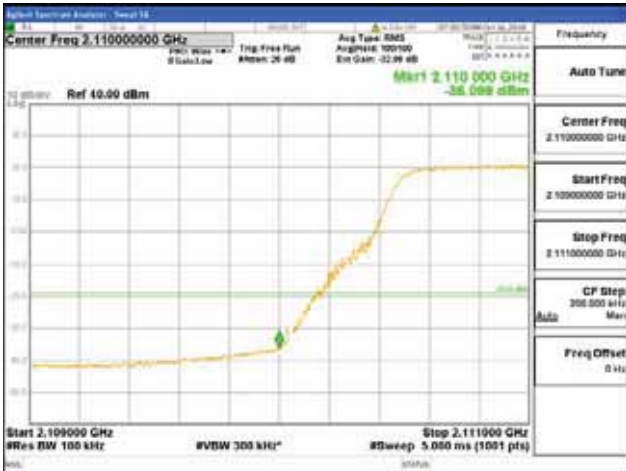

CTK Co., Ltd.
(Ho-dong), 113, Yejik-ro, Cheoin-gu,
Yongin-si, Gyeonggi-do, Korea
Tel: +82-31-339-9970
Fax: +82-31-624-9501

Report No.:
CTK-2017-01618-1
Page (2891) / (2957)
Pages

64QAM

256QAM