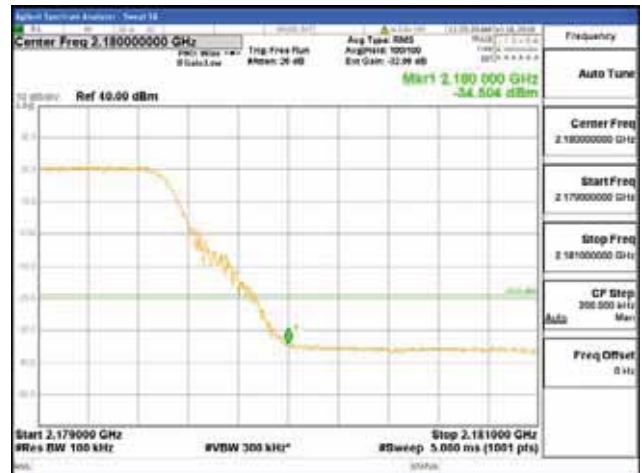

CTK Co., Ltd.
(Ho-dong), 113, Yejik-ro, Cheoin-gu,
Yongin-si, Gyeonggi-do, Korea
Tel: +82-31-339-9970
Fax: +82-31-624-9501

Report No.:
CTK-2017-01618-1
Page (2871) / (2957)
Pages

64QAM

256QAM