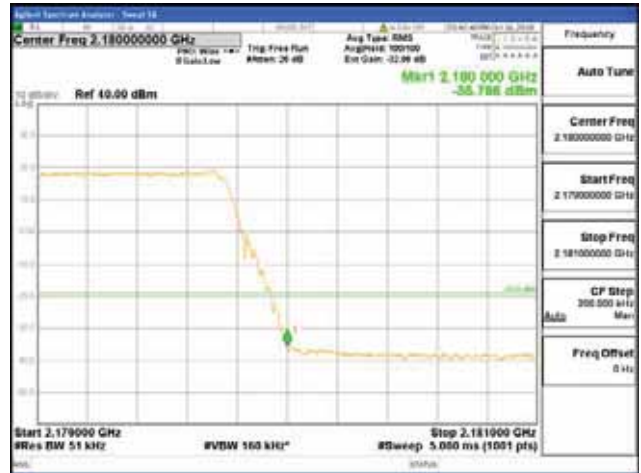

CTK Co., Ltd.
(Ho-dong), 113, Yejik-ro, Cheoin-gu,
Yongin-si, Gyeonggi-do, Korea
Tel: +82-31-339-9970
Fax: +82-31-624-9501

Report No.:
CTK-2017-01618-1
Page (2863) / (2957)
Pages

64QAM

256QAM