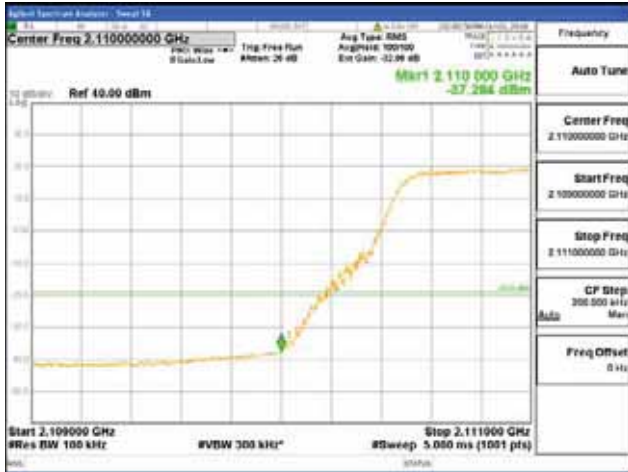

CTK Co., Ltd.
(Ho-dong), 113, Yejik-ro, Cheoin-gu,
Yongin-si, Gyeonggi-do, Korea
Tel: +82-31-339-9970
Fax: +82-31-624-9501

Report No.:
CTK-2017-01618-1
Page (2915) / (2957)
Pages

64QAM