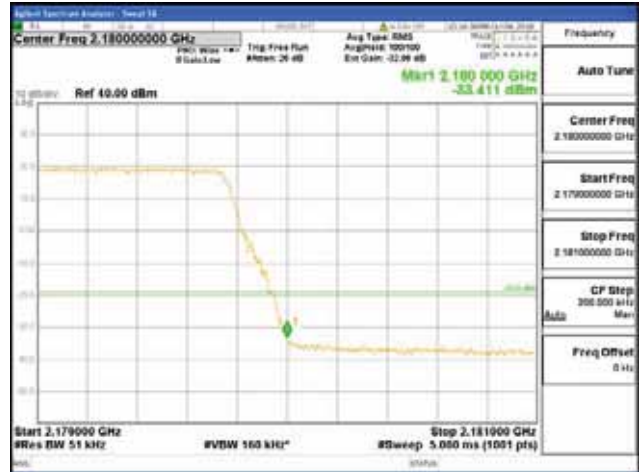

CTK Co., Ltd.
(Ho-dong), 113, Yejik-ro, Cheoin-gu,
Yongin-si, Gyeonggi-do, Korea
Tel: +82-31-339-9970
Fax: +82-31-624-9501

Report No.:
CTK-2017-01618-1
Page (2939) / (2957)
Pages

64QAM