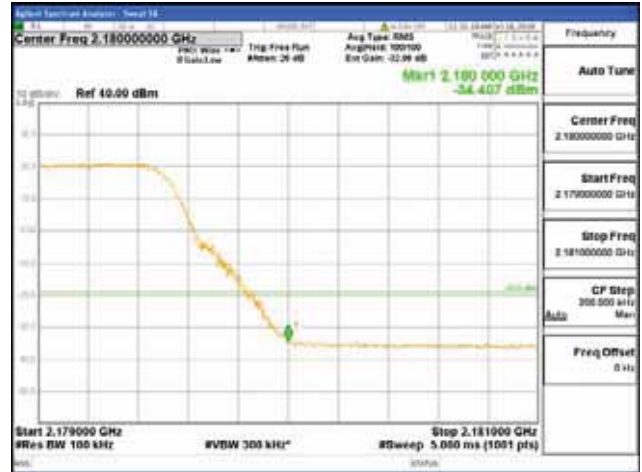

CTK Co., Ltd.
(Ho-dong), 113, Yejik-ro, Cheoin-gu,
Yongin-si, Gyeonggi-do, Korea
Tel: +82-31-339-9970
Fax: +82-31-624-9501

Report No.:
CTK-2017-01618-1
Page (2871) / (2957)
Pages

64QAM