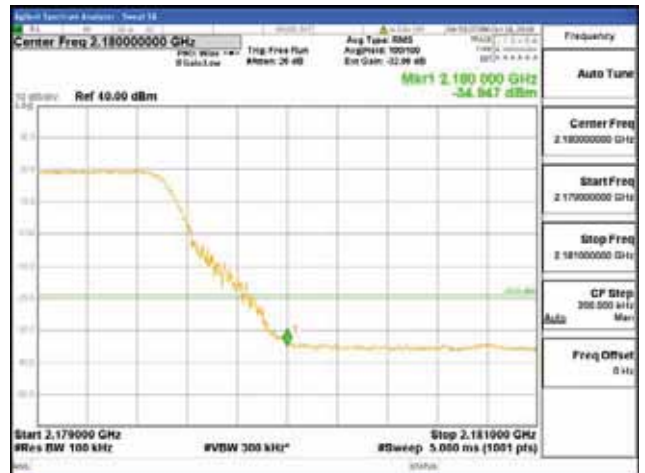

ANT 2
Band 66, BW 20MHz + BW 10MHz, Multi 2 carrier(Non-contiguous), 4TX

QPSK

16QAM

CTK Co., Ltd.
 (Ho-dong), 113, Yejik-ro, Cheoin-gu,
 Yongin-si, Gyeonggi-do, Korea
 Tel: +82-31-339-9970
 Fax: +82-31-624-9501