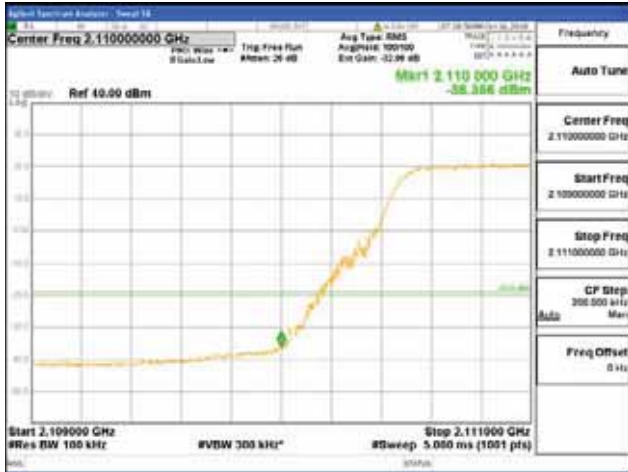

CTK Co., Ltd.
(Ho-dong), 113, Yejik-ro, Cheoin-gu,
Yongin-si, Gyeonggi-do, Korea
Tel: +82-31-339-9970
Fax: +82-31-624-9501

Report No.:
CTK-2017-01618-1
Page (2885) / (2957)
Pages

64QAM