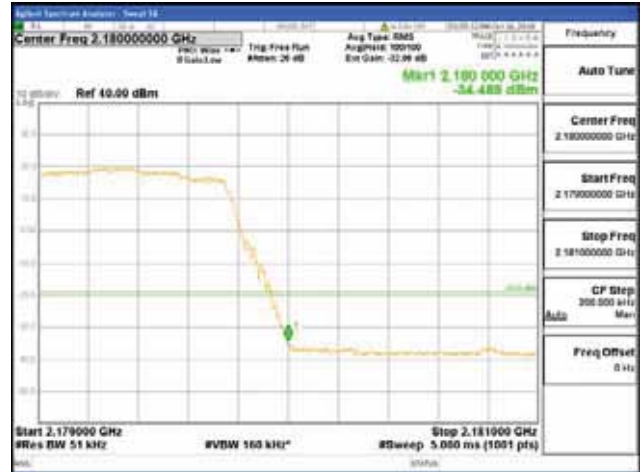

CTK Co., Ltd.
(Ho-dong), 113, Yejik-ro, Cheoin-gu,
Yongin-si, Gyeonggi-do, Korea
Tel: +82-31-339-9970
Fax: +82-31-624-9501

Report No.:
CTK-2017-01618-1
Page (2864) / (2957)
Pages

ANT 3

Band 66, BW 20MHz + BW 5MHz, Multi 2 carrier(Non-contiguous), 4TX

QPSK