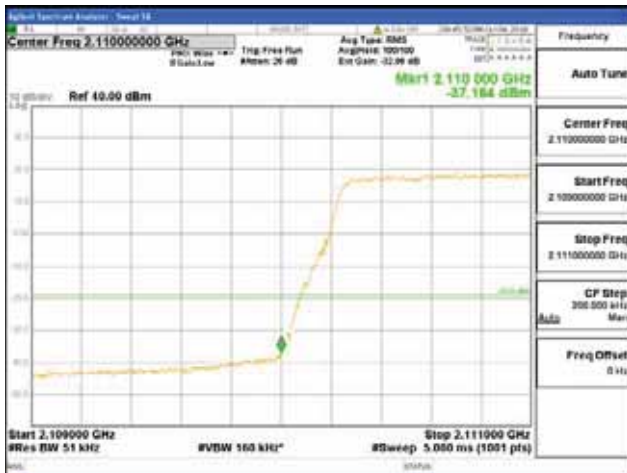

CTK Co., Ltd.
(Ho-dong), 113, Yejik-ro, Cheoin-gu,
Yongin-si, Gyeonggi-do, Korea
Tel: +82-31-339-9970
Fax: +82-31-624-9501

Report No.:
CTK-2017-01618-1
Page (2933) / (2957)
Pages

64QAM

256QAM