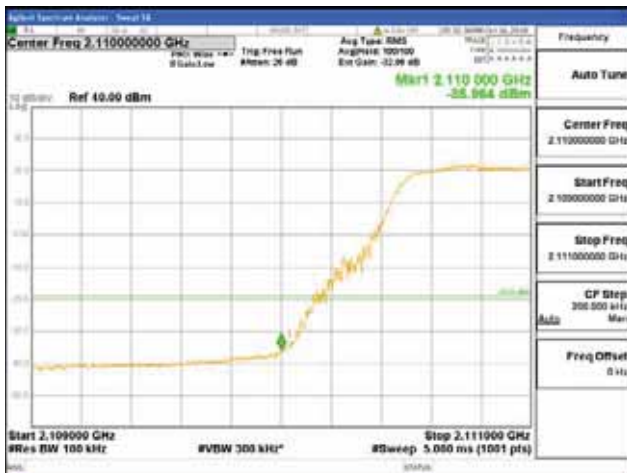

Report No.:
CTK-2017-01618-1
Page (2885) / (2957)
Pages

64QAM

256QAM

ANT 2
Band 66, BW 10MHz + BW 10MHz, Multi 2 carrier(Non-contiguous), 4TX

QPSK

16QAM

CTK Co., Ltd.
(Ho-dong), 113, Yejik-ro, Cheoin-gu,
Yongin-si, Gyeonggi-do, Korea
Tel: +82-31-339-9970
Fax: +82-31-624-9501