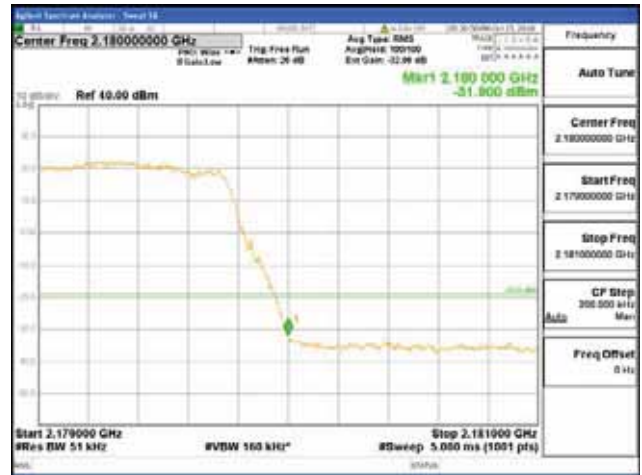

ANT 4
Band 66, BW 10MHz + BW 5MHz, Multi 2 carrier(Non-contiguous), 4TX

QPSK

16QAM

CTK Co., Ltd.
(Ho-dong), 113, Yejik-ro, Cheoin-gu,
Yongin-si, Gyeonggi-do, Korea
Tel: +82-31-339-9970
Fax: +82-31-624-9501