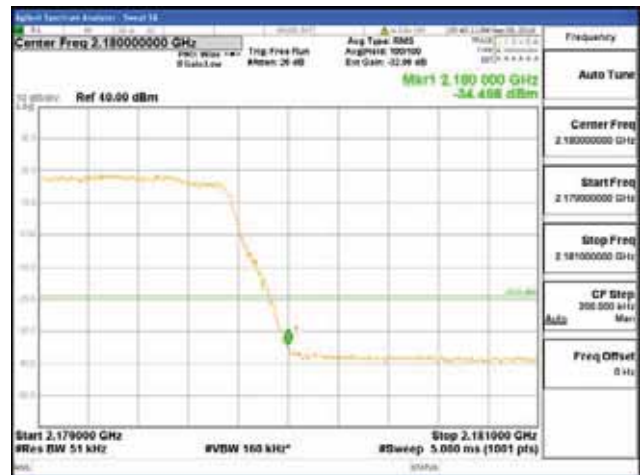

ANT 2
Band 66, BW 10MHz + BW 15MHz + BW 5MHz, Multi 3 carrier(Non-contiguous), 4TX

QPSK

16QAM

CTK Co., Ltd.
(Ho-dong), 113, Yejik-ro, Cheoin-gu,
Yongin-si, Gyeonggi-do, Korea
Tel: +82-31-339-9970
Fax: +82-31-624-9501