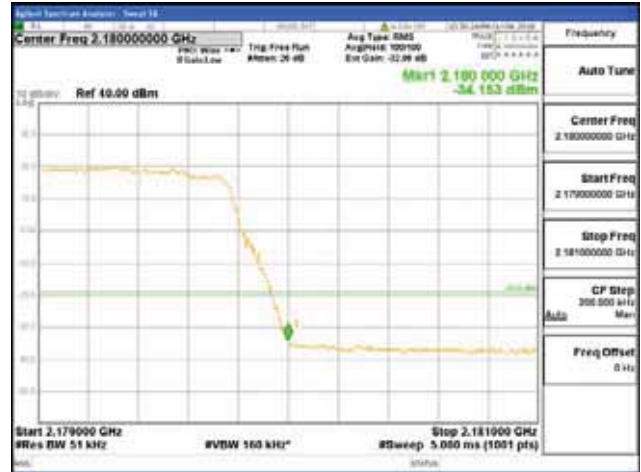

ANT 3

Band 66, BW 5MHz + BW 10MHz + BW 5MHz, Multi 3 carrier(Non-contiguous), 4TX

QPSK

16QAM

CTK Co., Ltd.
 (Ho-dong), 113, Yejik-ro, Cheoin-gu,
 Yongin-si, Gyeonggi-do, Korea
 Tel: +82-31-339-9970
 Fax: +82-31-624-9501