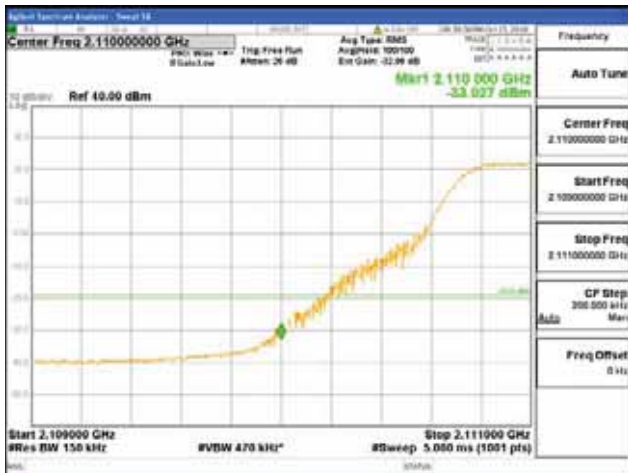

CTK Co., Ltd.
(Ho-dong), 113, Yejik-ro, Cheoin-gu,
Yongin-si, Gyeonggi-do, Korea
Tel: +82-31-339-9970
Fax: +82-31-624-9501

Report No.:
CTK-2017-01618-1
Page (2883) / (2957)
Pages

64QAM

256QAM