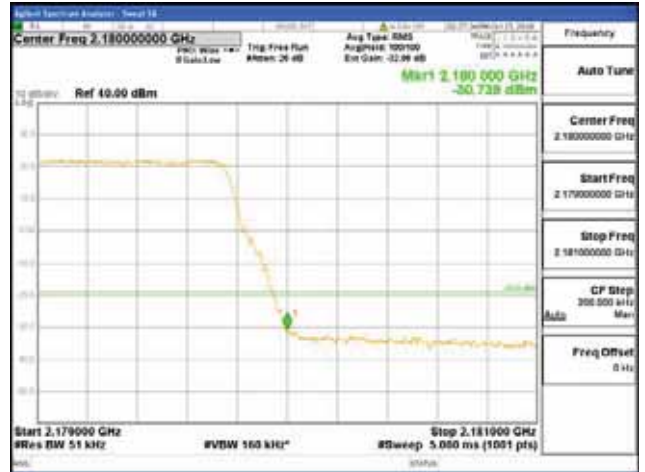

CTK Co., Ltd.
(Ho-dong), 113, Yejik-ro, Cheoin-gu,
Yongin-si, Gyeonggi-do, Korea
Tel: +82-31-339-9970
Fax: +82-31-624-9501

Report No.:
CTK-2017-01618-1
Page (2901) / (2957)
Pages

64QAM