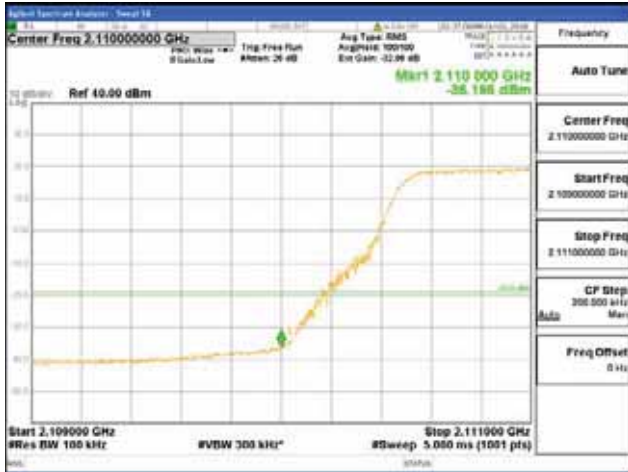

CTK Co., Ltd.
(Ho-dong), 113, Yejik-ro, Cheoin-gu,
Yongin-si, Gyeonggi-do, Korea
Tel: +82-31-339-9970
Fax: +82-31-624-9501

Report No.:
CTK-2017-01618-1
Page (2909) / (2957)
Pages

64QAM