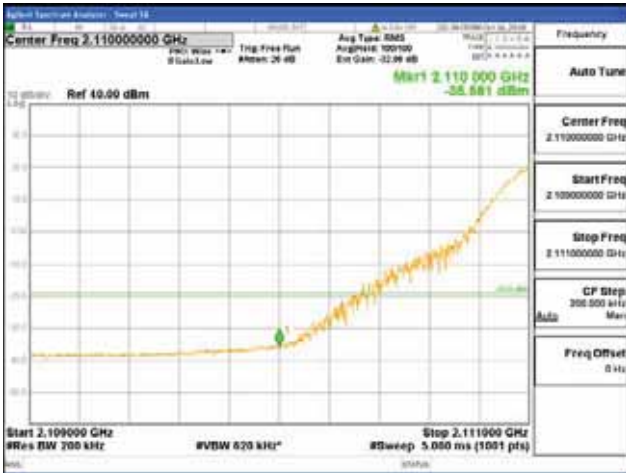

CTK Co., Ltd.
(Ho-dong), 113, Yejik-ro, Cheoin-gu,
Yongin-si, Gyeonggi-do, Korea
Tel: +82-31-339-9970
Fax: +82-31-624-9501

Report No.:
CTK-2017-01618-1
Page (2861) / (2957)
Pages

64QAM

256QAM