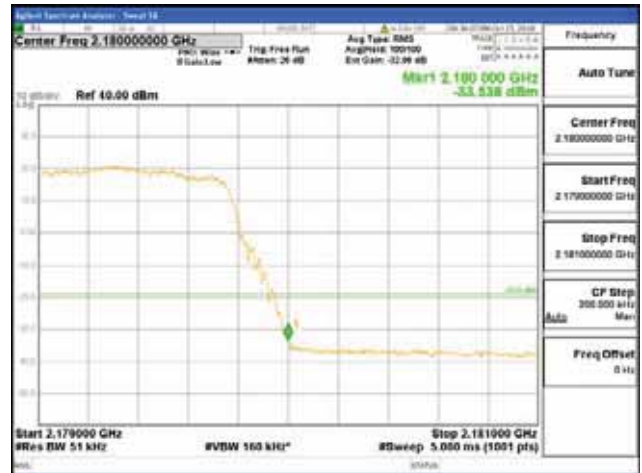

CTK Co., Ltd.
(Ho-dong), 113, Yejik-ro, Cheoin-gu,
Yongin-si, Gyeonggi-do, Korea
Tel: +82-31-339-9970
Fax: +82-31-624-9501

Report No.:
CTK-2017-01618-1
Page (2880) / (2957)
Pages

ANT 3
Band 66, BW 15MHz + BW 5MHz, Multi 2 carrier(Non-contiguous), 4TX

QPSK

16QAM