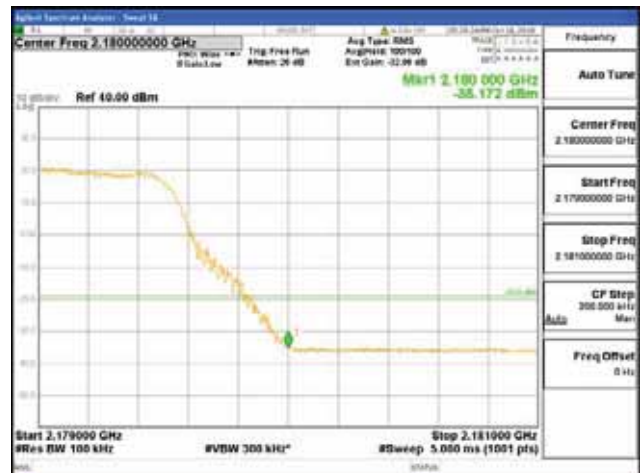

ANT 2
Band 66, BW 20MHz + BW 10MHz, Multi 2 carrier(Non-contiguous), 4TX

QPSK

16QAM

CTK Co., Ltd.
 (Ho-dong), 113, Yejik-ro, Cheoin-gu,
 Yongin-si, Gyeonggi-do, Korea
 Tel: +82-31-339-9970
 Fax: +82-31-624-9501