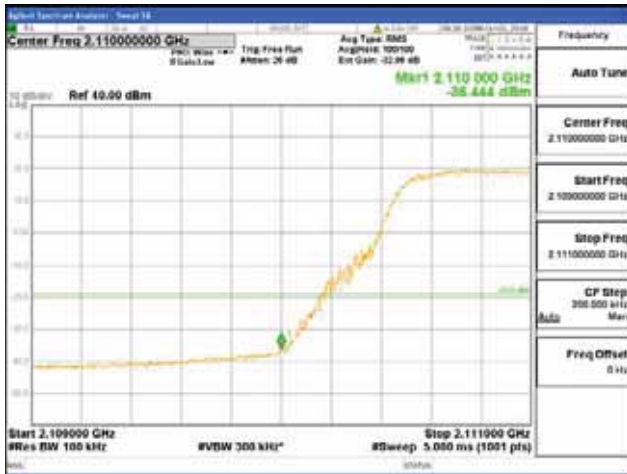

ANT 3

Band 66, BW 10MHz + BW 10MHz + BW 10MHz, Multi 3 carrier(Non-contiguous), 4TX

QPSK

16QAM

CTK Co., Ltd.
(Ho-dong), 113, Yejik-ro, Cheoin-gu,
Yongin-si, Gyeonggi-do, Korea
Tel: +82-31-339-9970
Fax: +82-31-624-9501