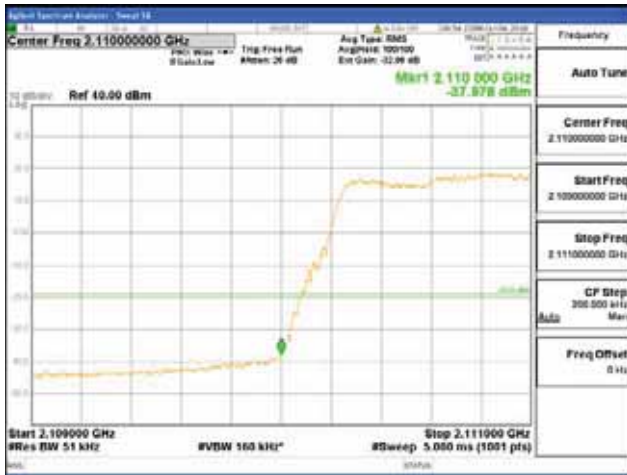

CTK Co., Ltd.
(Ho-dong), 113, Yejik-ro, Cheoin-gu,
Yongin-si, Gyeonggi-do, Korea
Tel: +82-31-339-9970
Fax: +82-31-624-9501

Report No.:
CTK-2017-01618-1
Page (2932) / (2957)
Pages

ANT 1

Band 66, BW 5MHz + BW 10MHz + BW 5MHz, Multi 3 carrier(Non-contiguous), 4TX

QPSK