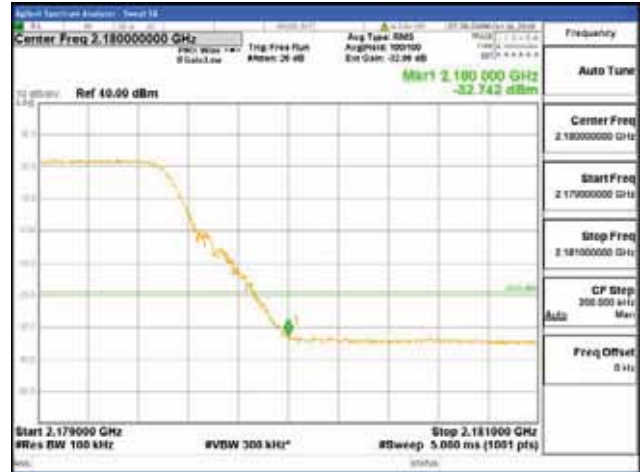

CTK Co., Ltd.
(Ho-dong), 113, Yejik-ro, Cheoin-gu,
Yongin-si, Gyeonggi-do, Korea
Tel: +82-31-339-9970
Fax: +82-31-624-9501

Report No.:
CTK-2017-01618-1
Page (2889) / (2957)
Pages

64QAM