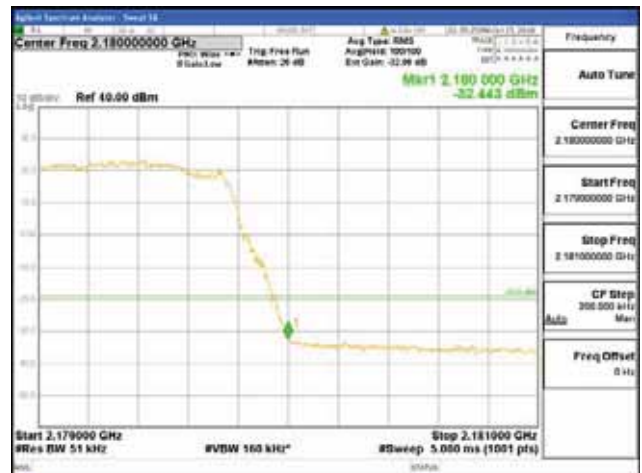

Report No.:
 CTK-2017-01618-1
 Page (2901) / (2957)
 Pages

64QAM

256QAM

ANT 2
Band 66, BW 5MHz + BW 5MHz, Multi 2 carrier(Non-contiguous), 4TX

QPSK

16QAM

CTK Co., Ltd.
(Ho-dong), 113, Yejik-ro, Cheoin-gu,
Yongin-si, Gyeonggi-do, Korea
Tel: +82-31-339-9970
Fax: +82-31-624-9501