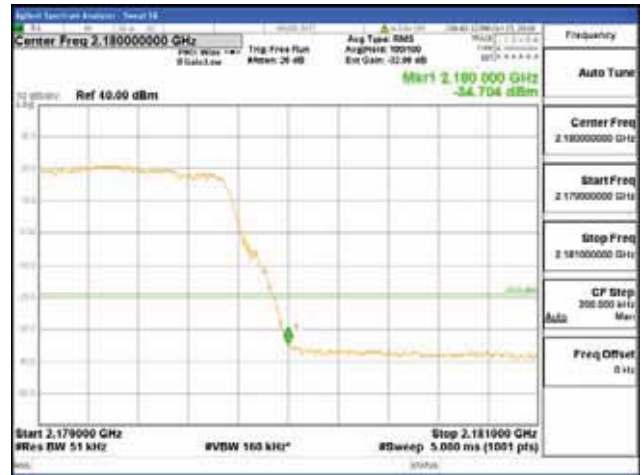

Report No.:
CTK-2017-01618-1
Page (2877) / (2957)
Pages

64QAM

256QAM

ANT 2
Band 66, BW 15MHz + BW 5MHz, Multi 2 carrier(Non-contiguous), 4TX

QPSK

16QAM

CTK Co., Ltd.
 (Ho-dong), 113, Yejik-ro, Cheoin-gu,
 Yongin-si, Gyeonggi-do, Korea
 Tel: +82-31-339-9970
 Fax: +82-31-624-9501