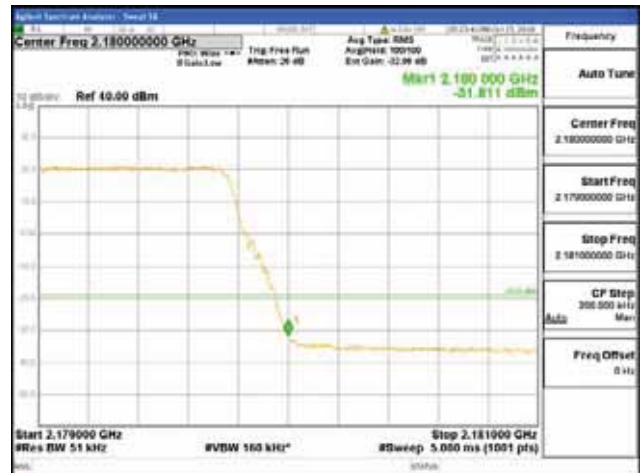

CTK Co., Ltd.
(Ho-dong), 113, Yejik-ro, Cheoin-gu,
Yongin-si, Gyeonggi-do, Korea
Tel: +82-31-339-9970
Fax: +82-31-624-9501

Report No.:
CTK-2017-01618-1
Page (2899) / (2957)
Pages

64QAM

256QAM