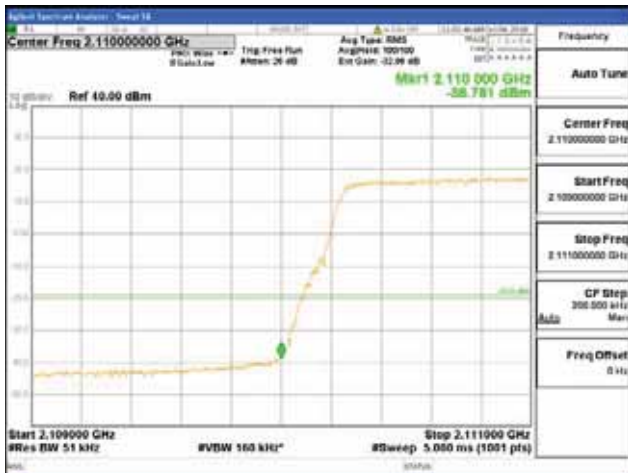

CTK Co., Ltd.
(Ho-dong), 113, Yejik-ro, Cheoin-gu,
Yongin-si, Gyeonggi-do, Korea
Tel: +82-31-339-9970
Fax: +82-31-624-9501

Report No.:
CTK-2017-01618-1
Page (2927) / (2957)
Pages

64QAM

256QAM