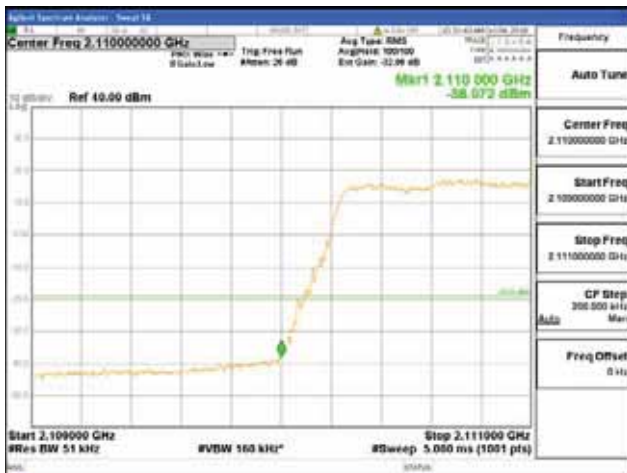

ANT 2

Band 66, BW 5MHz + BW 10MHz + BW 10MHz, Multi 3 carrier(Non-contiguous), 4TX

QPSK

16QAM

CTK Co., Ltd.
(Ho-dong), 113, Yejik-ro, Cheoin-gu,
Yongin-si, Gyeonggi-do, Korea
Tel: +82-31-339-9970
Fax: +82-31-624-9501