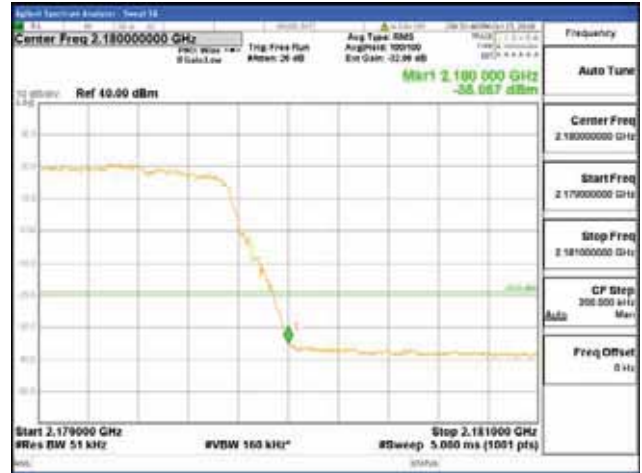

ANT 4
Band 66, BW 15MHz + BW 5MHz, Multi 2 carrier(Non-contiguous), 4TX

QPSK

16QAM

CTK Co., Ltd.
(Ho-dong), 113, Yejik-ro, Cheoin-gu,
Yongin-si, Gyeonggi-do, Korea
Tel: +82-31-339-9970
Fax: +82-31-624-9501