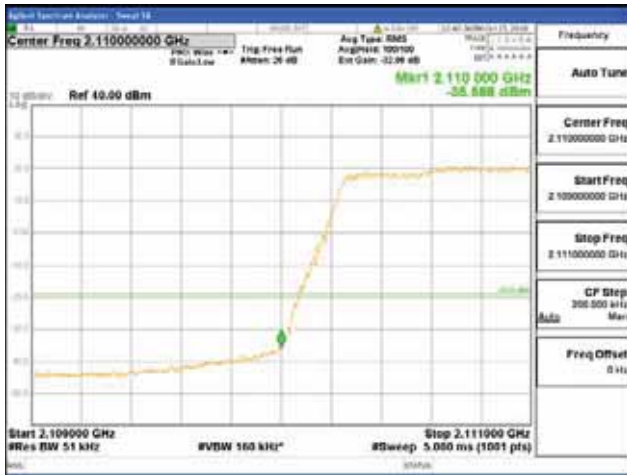

CTK Co., Ltd.
(Ho-dong), 113, Yejik-ro, Cheoin-gu,
Yongin-si, Gyeonggi-do, Korea
Tel: +82-31-339-9970
Fax: +82-31-624-9501

Report No.:
CTK-2017-01618-1
Page (2904) / (2957)
Pages

ANT 3

Band 66, BW 5MHz + BW 5MHz, Multi 2 carrier(Non-contiguous), 4TX

QPSK