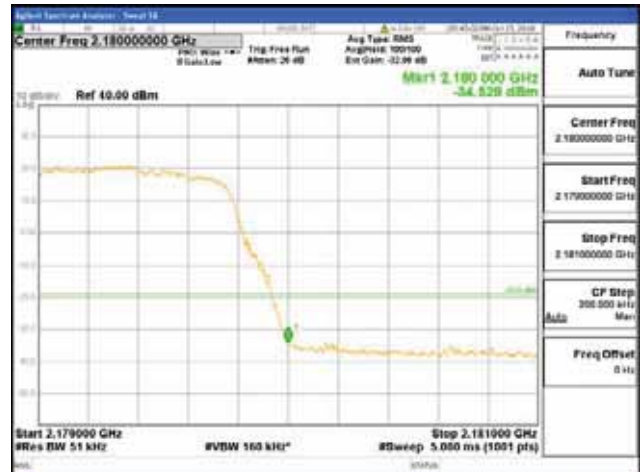

CTK Co., Ltd.
(Ho-dong), 113, Yejik-ro, Cheoin-gu,
Yongin-si, Gyeonggi-do, Korea
Tel: +82-31-339-9970
Fax: +82-31-624-9501

Report No.:
CTK-2017-01618-1
Page (2892) / (2957)
Pages

ANT 1

Band 66, BW 10MHz + BW 5MHz, Multi 2 carrier(Non-contiguous), 4TX

QPSK

16QAM