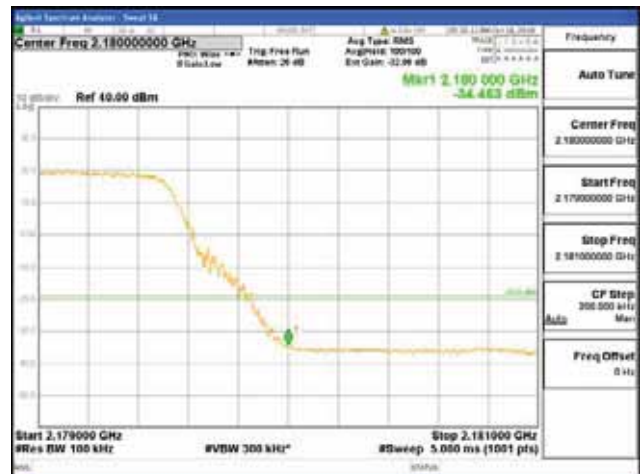

CTK Co., Ltd.
(Ho-dong), 113, Yejik-ro, Cheoin-gu,
Yongin-si, Gyeonggi-do, Korea
Tel: +82-31-339-9970
Fax: +82-31-624-9501

Report No.:
CTK-2017-01618-1
Page (2852) / (2957)
Pages

ANT 1

Band 66, BW 20MHz + BW 10MHz, Multi 2 carrier(Non-contiguous), 4TX

QPSK

16QAM