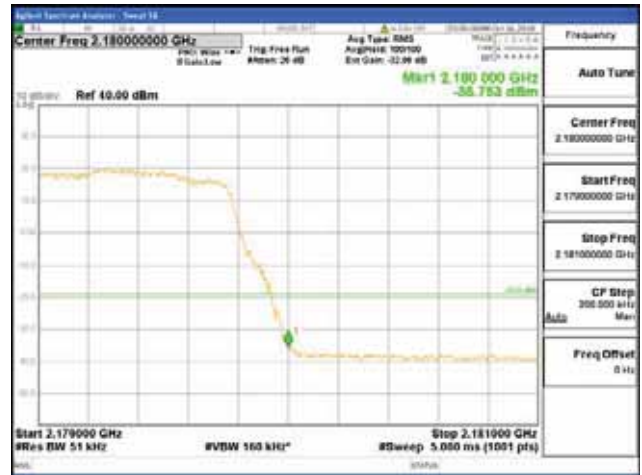

ANT 2
Band 66, BW 20MHz + BW 5MHz, Multi 2 carrier(Non-contiguous), 4TX

QPSK

16QAM

CTK Co., Ltd.
(Ho-dong), 113, Yejik-ro, Cheoin-gu,
Yongin-si, Gyeonggi-do, Korea
Tel: +82-31-339-9970
Fax: +82-31-624-9501