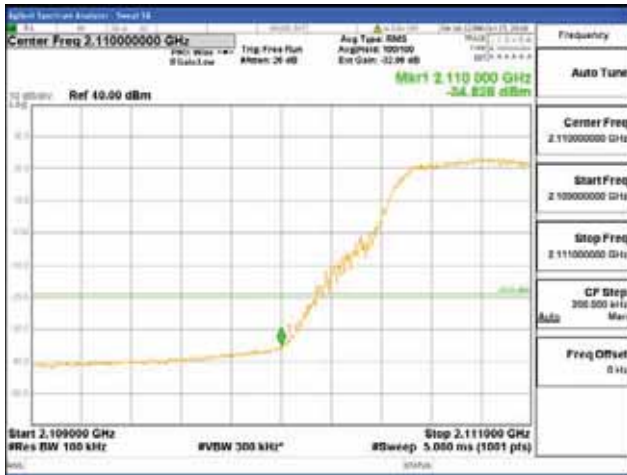

Report No.:
 CTK-2017-01618-1
 Page (2893) / (2957)
 Pages

64QAM

256QAM

ANT 2
Band 66, BW 10MHz + BW 5MHz, Multi 2 carrier(Non-contiguous), 4TX

QPSK

16QAM

CTK Co., Ltd.
 (Ho-dong), 113, Yejik-ro, Cheoin-gu,
 Yongin-si, Gyeonggi-do, Korea
 Tel: +82-31-339-9970
 Fax: +82-31-624-9501