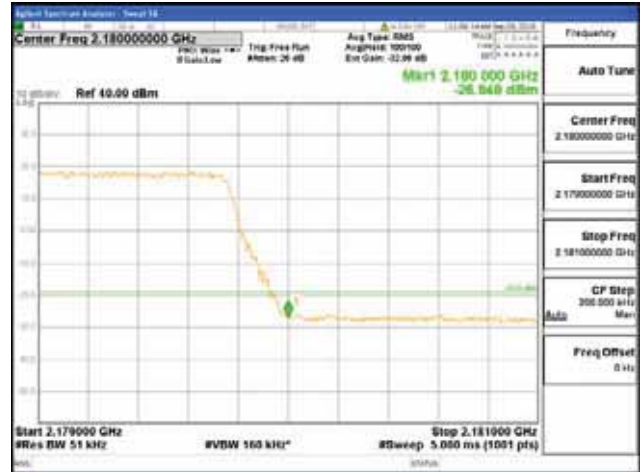

CTK Co., Ltd.
(Ho-dong), 113, Yejik-ro, Cheoin-gu,
Yongin-si, Gyeonggi-do, Korea
Tel: +82-31-339-9970
Fax: +82-31-624-9501

Report No.:
CTK-2017-01618-1
Page (2915) / (2957)
Pages

64QAM