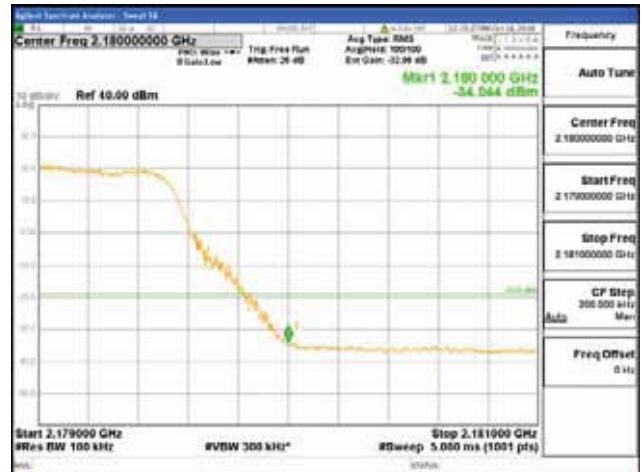

CTK Co., Ltd.
(Ho-dong), 113, Yejik-ro, Cheoin-gu,
Yongin-si, Gyeonggi-do, Korea
Tel: +82-31-339-9970
Fax: +82-31-624-9501

Report No.:
CTK-2017-01618-1
Page (2868) / (2957)
Pages

ANT 1

Band 66, BW 15MHz + BW 10MHz, Multi 2 carrier(Non-contiguous), 4TX

QPSK

16QAM