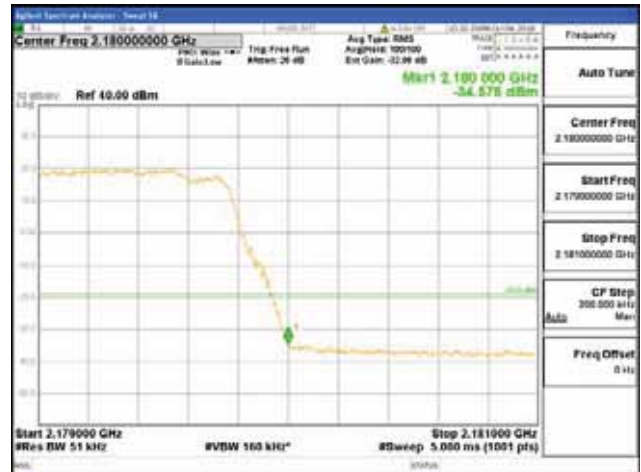

ANT 3

Band 66, BW 5MHz + BW 10MHz + BW 5MHz, Multi 3 carrier(Non-contiguous), 4TX

QPSK

16QAM

CTK Co., Ltd.
 (Ho-dong), 113, Yejik-ro, Cheoin-gu,
 Yongin-si, Gyeonggi-do, Korea
 Tel: +82-31-339-9970
 Fax: +82-31-624-9501