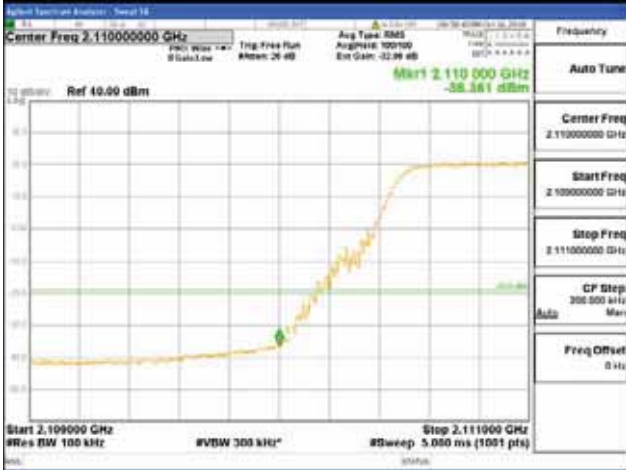

CTK Co., Ltd.
(Ho-dong), 113, Yejik-ro, Cheoin-gu,
Yongin-si, Gyeonggi-do, Korea
Tel: +82-31-339-9970
Fax: +82-31-624-9501

Report No.:
CTK-2017-01618-1
Page (2891) / (2957)
Pages

64QAM