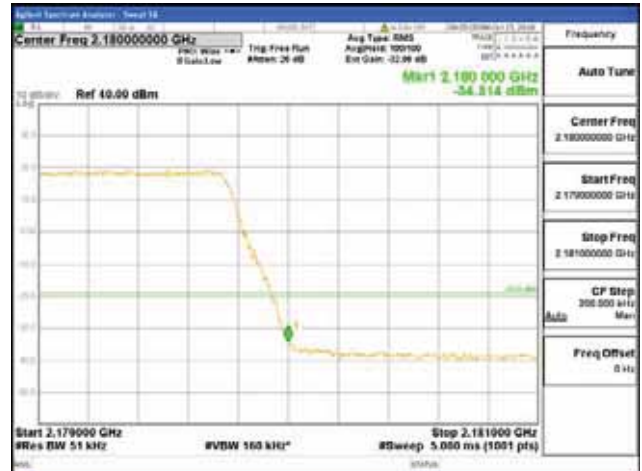

CTK Co., Ltd.
(Ho-dong), 113, Yejik-ro, Cheoin-gu,
Yongin-si, Gyeonggi-do, Korea
Tel: +82-31-339-9970
Fax: +82-31-624-9501

Report No.:
CTK-2017-01618-1
Page (2877) / (2957)
Pages

64QAM

256QAM