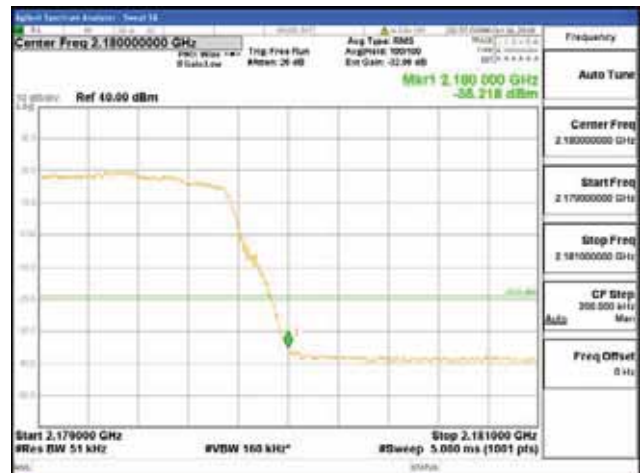

ANT 2
Band 66, BW 20MHz + BW 5MHz, Multi 2 carrier(Non-contiguous), 4TX

QPSK

16QAM

CTK Co., Ltd.
(Ho-dong), 113, Yejik-ro, Cheoin-gu,
Yongin-si, Gyeonggi-do, Korea
Tel: +82-31-339-9970
Fax: +82-31-624-9501