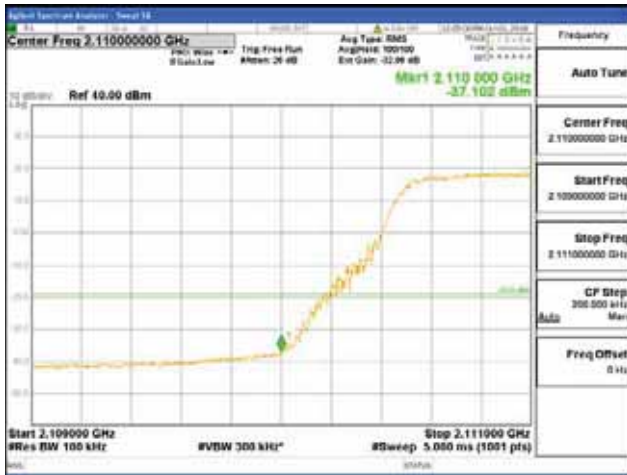

ANT 4

Band 66, BW 10MHz + BW 15MHz + BW 5MHz, Multi 3 carrier(Non-contiguous), 4TX

QPSK

16QAM

CTK Co., Ltd.
 (Ho-dong), 113, Yejik-ro, Cheoin-gu,
 Yongin-si, Gyeonggi-do, Korea
 Tel: +82-31-339-9970
 Fax: +82-31-624-9501