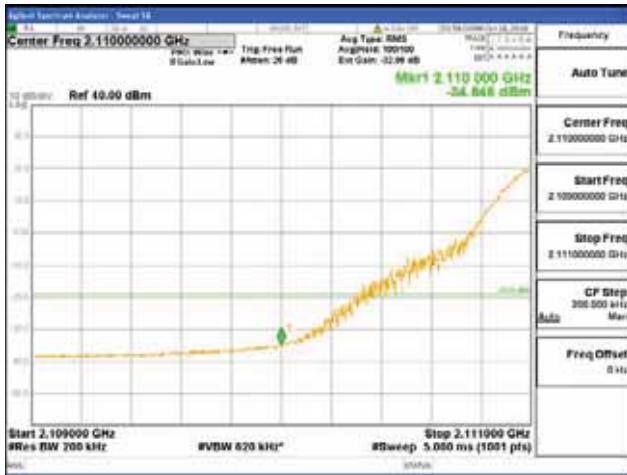

ANT 2
Band 66, BW 20MHz + BW 10MHz, Multi 2 carrier(Non-contiguous), 4TX

QPSK

16QAM

CTK Co., Ltd.
 (Ho-dong), 113, Yejik-ro, Cheoin-gu,
 Yongin-si, Gyeonggi-do, Korea
 Tel: +82-31-339-9970
 Fax: +82-31-624-9501