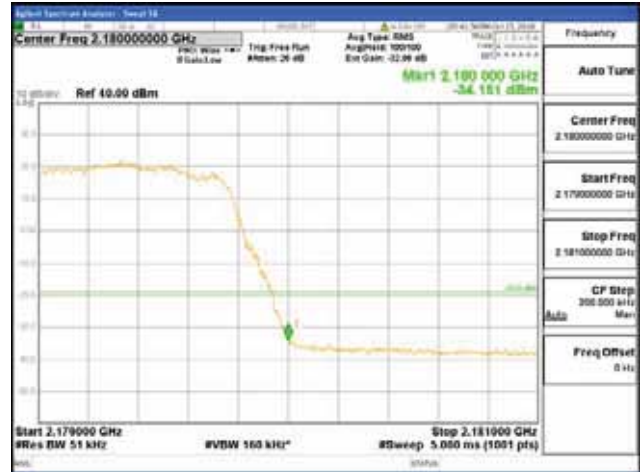

CTK Co., Ltd.
(Ho-dong), 113, Yejik-ro, Cheoin-gu,
Yongin-si, Gyeonggi-do, Korea
Tel: +82-31-339-9970
Fax: +82-31-624-9501

Report No.:
CTK-2017-01618-1
Page (2892) / (2957)
Pages

ANT 1

Band 66, BW 10MHz + BW 5MHz, Multi 2 carrier(Non-contiguous), 4TX

QPSK