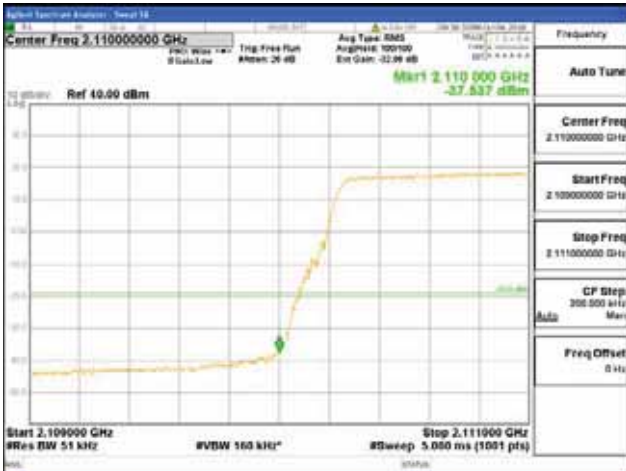

CTK Co., Ltd.
(Ho-dong), 113, Yejik-ro, Cheoin-gu,
Yongin-si, Gyeonggi-do, Korea
Tel: +82-31-339-9970
Fax: +82-31-624-9501

Report No.:
CTK-2017-01618-1
Page (2935) / (2957)
Pages

64QAM

256QAM