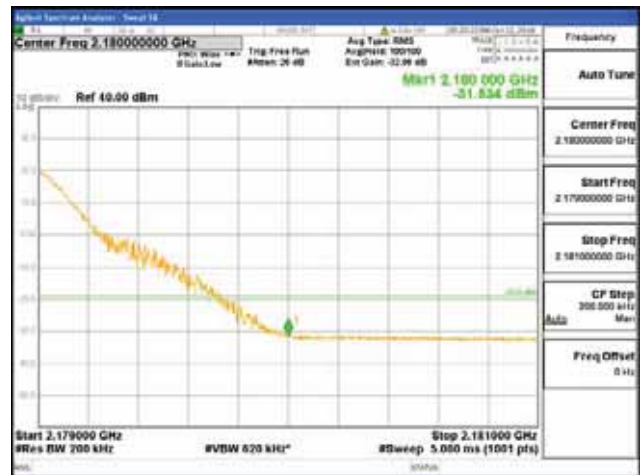

CTK Co., Ltd.
(Ho-dong), 113, Yejik-ro, Cheoin-gu,
Yongin-si, Gyeonggi-do, Korea
Tel: +82-31-339-9970
Fax: +82-31-624-9501

Report No.:
CTK-2017-01618-1
Page (2748) / (2957)
Pages

ANT 1
Band 66, BW 20MHz, Single 1 carrier, 4TX

QPSK

16QAM