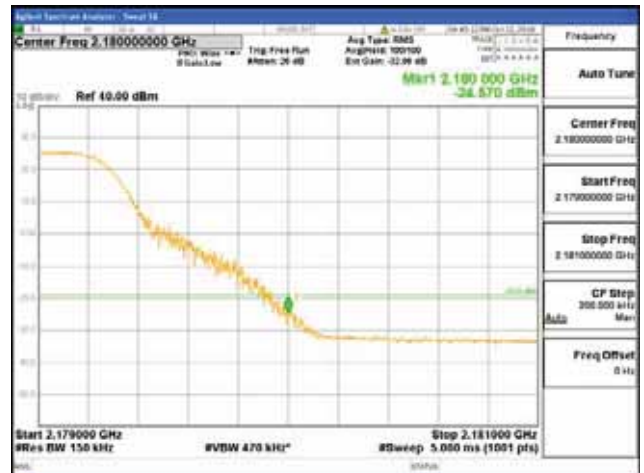

CTK Co., Ltd.
(Ho-dong), 113, Yejik-ro, Cheoin-gu,
Yongin-si, Gyeonggi-do, Korea
Tel: +82-31-339-9970
Fax: +82-31-624-9501

Report No.:
CTK-2017-01618-1
Page (2747) / (2957)
Pages

64QAM

256QAM