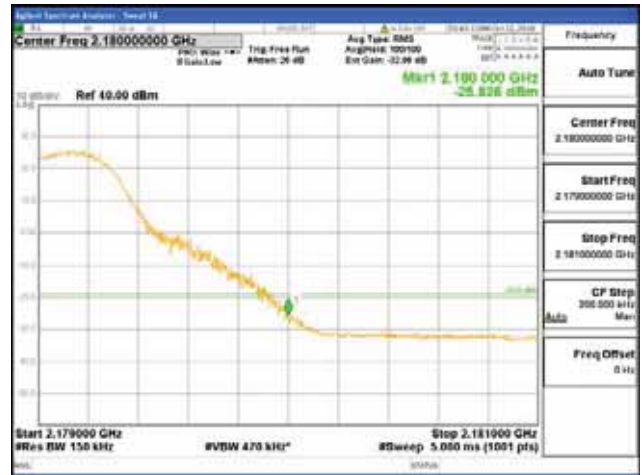

ANT 4
Band 66, BW 15MHz, Single 1 carrier, 4TX

QPSK

16QAM

CTK Co., Ltd.
 (Ho-dong), 113, Yejik-ro, Cheoin-gu,
 Yongin-si, Gyeonggi-do, Korea
 Tel: +82-31-339-9970
 Fax: +82-31-624-9501

Report No.:
 CTK-2017-01618-1
 Page (2747) / (2957)
 Pages