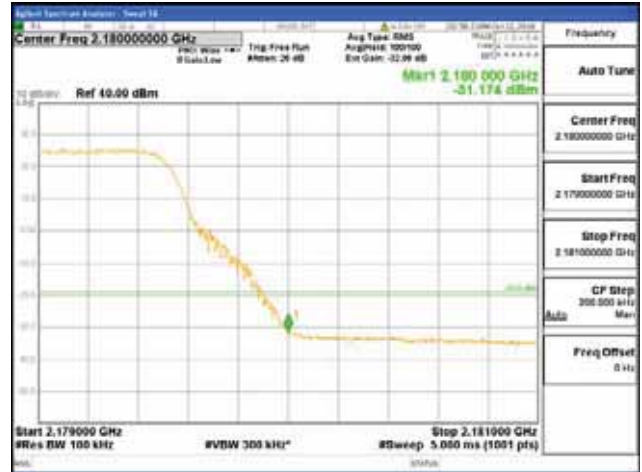

CTK Co., Ltd.
(Ho-dong), 113, Yejik-ro, Cheoin-gu,
Yongin-si, Gyeonggi-do, Korea
Tel: +82-31-339-9970
Fax: +82-31-624-9501

Report No.:
CTK-2017-01618-1
Page (2735) / (2957)
Pages

64QAM