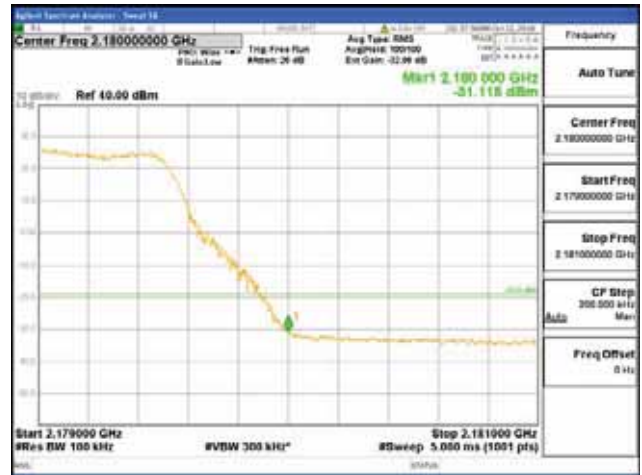

Report No.:
 CTK-2017-01618-1
 Page (2733) / (2957)
 Pages

64QAM

256QAM

ANT 2
Band 66, BW 10MHz, Single 1 carrier, 4TX

QPSK

16QAM

CTK Co., Ltd.
(Ho-dong), 113, Yejik-ro, Cheoin-gu,
Yongin-si, Gyeonggi-do, Korea
Tel: +82-31-339-9970
Fax: +82-31-624-9501