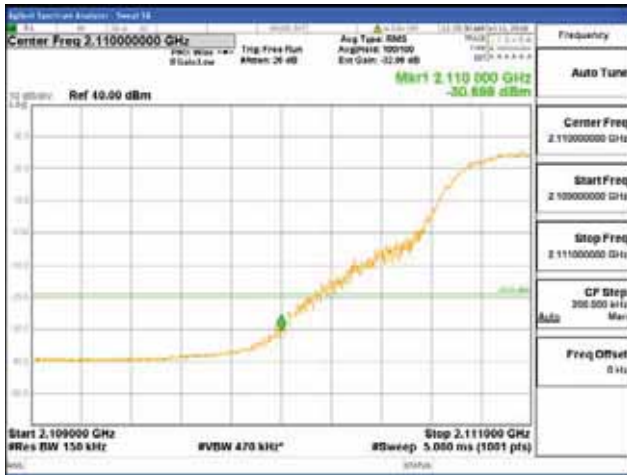

Report No.:
CTK-2017-01618-1
Page (2744) / (2957)
Pages

ANT 3
Band 66, BW 15MHz, Single 1 carrier, 4TX

QPSK

16QAM

CTK Co., Ltd.
(Ho-dong), 113, Yejik-ro, Cheoin-gu,
Yongin-si, Gyeonggi-do, Korea
Tel: +82-31-339-9970
Fax: +82-31-624-9501