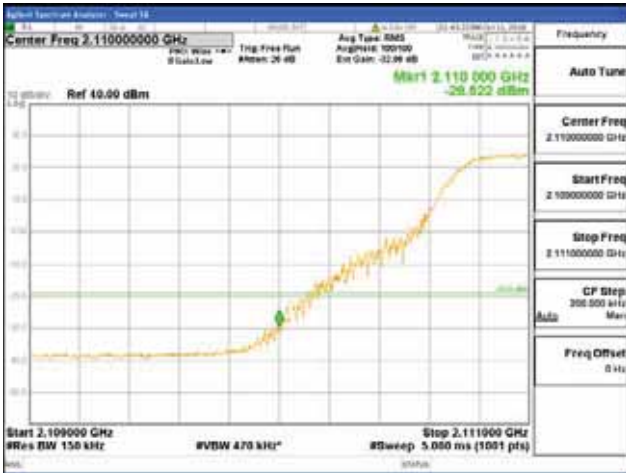

CTK Co., Ltd.
(Ho-dong), 113, Yejik-ro, Cheoin-gu,
Yongin-si, Gyeonggi-do, Korea
Tel: +82-31-339-9970
Fax: +82-31-624-9501

Report No.:
CTK-2017-01618-1
Page (2741) / (2957)
Pages

64QAM

256QAM