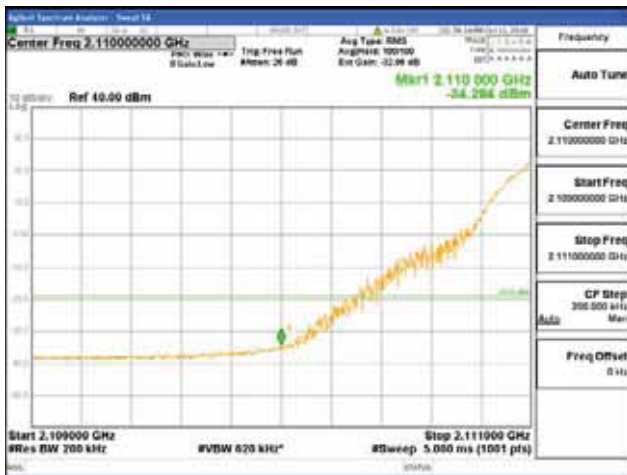

ANT 2
Band 66, BW 20MHz, Single 1 carrier, 4TX

QPSK

16QAM