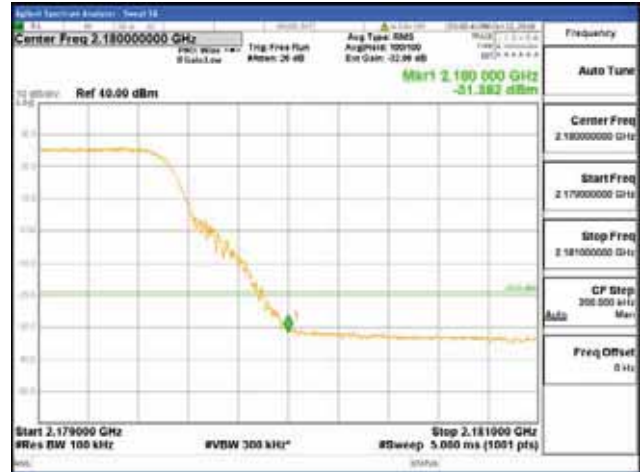

CTK Co., Ltd.
(Ho-dong), 113, Yejik-ro, Cheoin-gu,
Yongin-si, Gyeonggi-do, Korea
Tel: +82-31-339-9970
Fax: +82-31-624-9501

Report No.:
CTK-2017-01618-1
Page (2737) / (2957)
Pages

64QAM