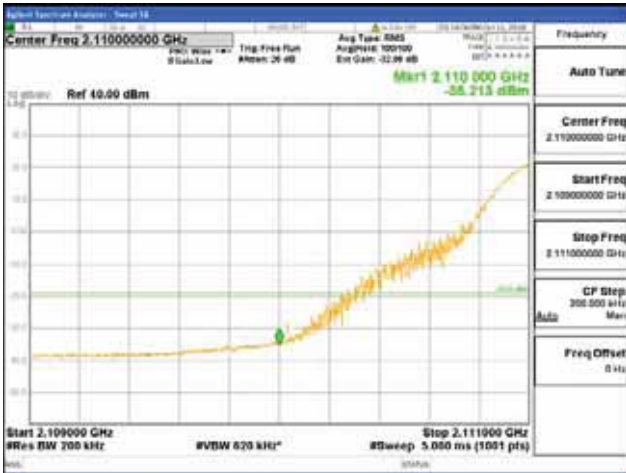

CTK Co., Ltd.
(Ho-dong), 113, Yejik-ro, Cheoin-gu,
Yongin-si, Gyeonggi-do, Korea
Tel: +82-31-339-9970
Fax: +82-31-624-9501

Report No.:
CTK-2017-01618-1
Page (2753) / (2957)
Pages

64QAM

256QAM