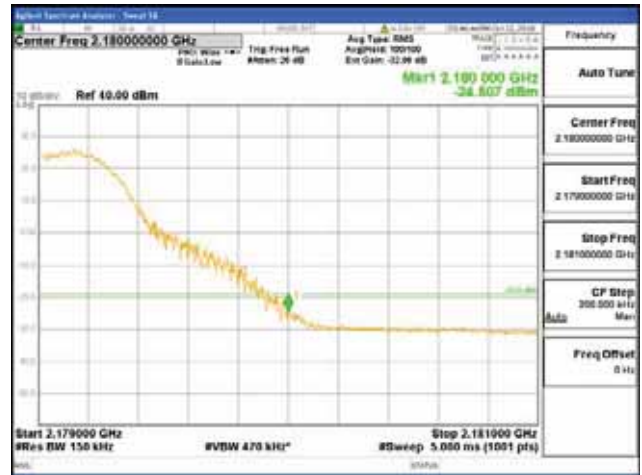

Report No.:
CTK-2017-01618-1
Page (2744) / (2957)
Pages

ANT 3
Band 66, BW 15MHz, Single 1 carrier, 4TX

QPSK

16QAM

CTK Co., Ltd.
(Ho-dong), 113, Yejik-ro, Cheoin-gu,
Yongin-si, Gyeonggi-do, Korea
Tel: +82-31-339-9970
Fax: +82-31-624-9501