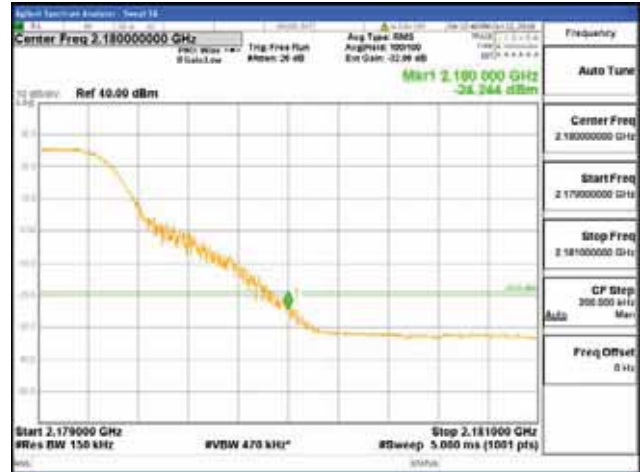

CTK Co., Ltd.
(Ho-dong), 113, Yejik-ro, Cheoin-gu,
Yongin-si, Gyeonggi-do, Korea
Tel: +82-31-339-9970
Fax: +82-31-624-9501

Report No.:
CTK-2017-01618-1
Page (2743) / (2957)
Pages

64QAM