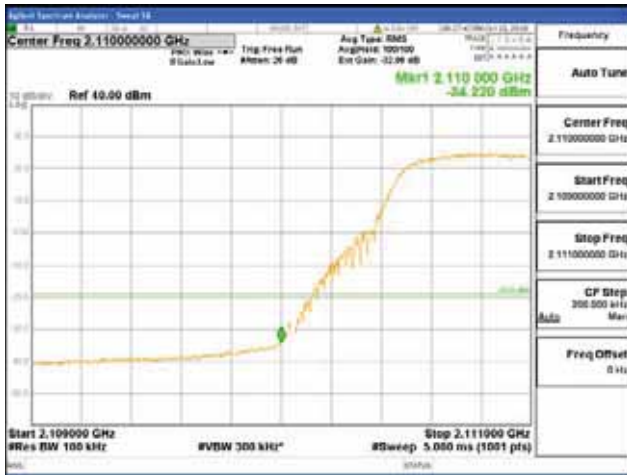

Report No.:
 CTK-2017-01618-1
 Page (2733) / (2957)
 Pages

64QAM

256QAM

ANT 2
Band 66, BW 10MHz, Single 1 carrier, 4TX

QPSK

16QAM

CTK Co., Ltd.
(Ho-dong), 113, Yejik-ro, Cheoin-gu,
Yongin-si, Gyeonggi-do, Korea
Tel: +82-31-339-9970
Fax: +82-31-624-9501