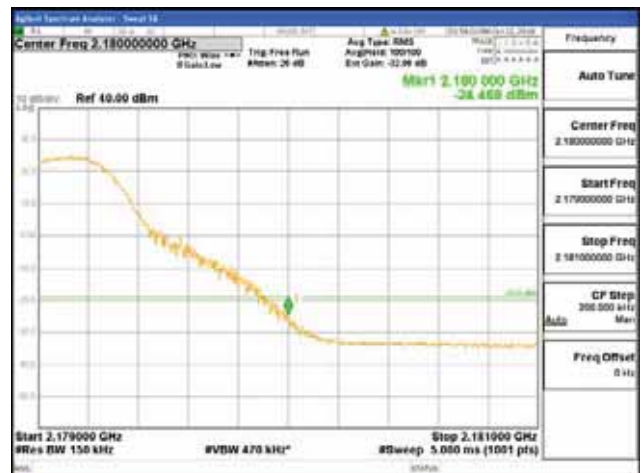

CTK Co., Ltd.
(Ho-dong), 113, Yejik-ro, Cheoin-gu,
Yongin-si, Gyeonggi-do, Korea
Tel: +82-31-339-9970
Fax: +82-31-624-9501

Report No.:
CTK-2017-01618-1
Page (2740) / (2957)
Pages

ANT 1
Band 66, BW 15MHz, Single 1 carrier, 4TX

QPSK

16QAM