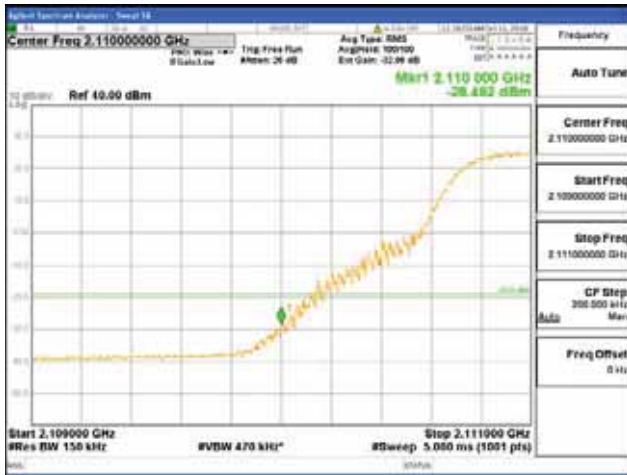

CTK Co., Ltd.
(Ho-dong), 113, Yejik-ro, Cheoin-gu,
Yongin-si, Gyeonggi-do, Korea
Tel: +82-31-339-9970
Fax: +82-31-624-9501

Report No.:
CTK-2017-01618-1
Page (2742) / (2957)
Pages

ANT 2
Band 66, BW 15MHz, Single 1 carrier, 4TX

QPSK