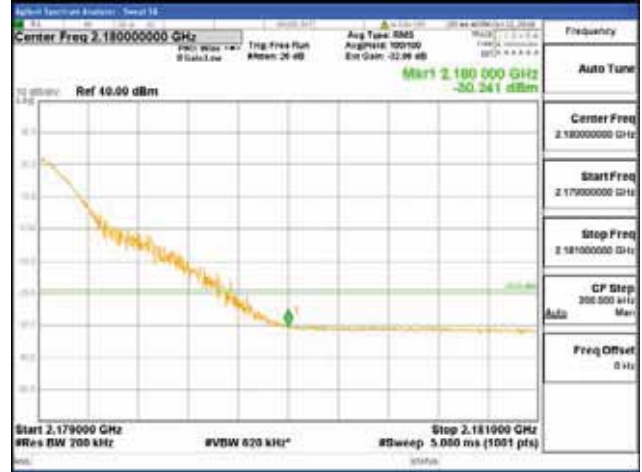

CTK Co., Ltd.
(Ho-dong), 113, Yejik-ro, Cheoin-gu,
Yongin-si, Gyeonggi-do, Korea
Tel: +82-31-339-9970
Fax: +82-31-624-9501

Report No.:
CTK-2017-01618-1
Page (2753) / (2957)
Pages

64QAM