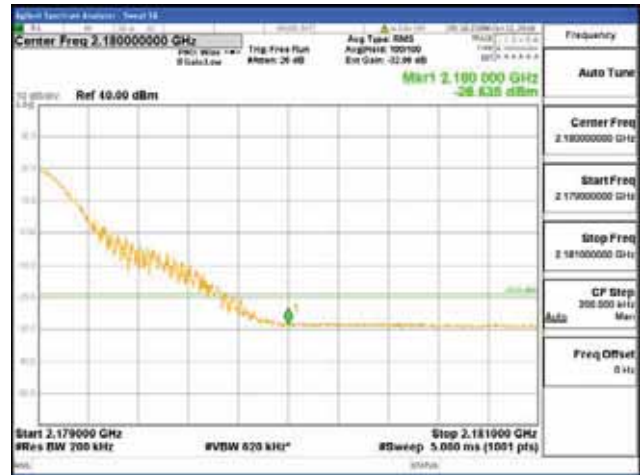

CTK Co., Ltd.
(Ho-dong), 113, Yejik-ro, Cheoin-gu,
Yongin-si, Gyeonggi-do, Korea
Tel: +82-31-339-9970
Fax: +82-31-624-9501

Report No.:
CTK-2017-01618-1
Page (2748) / (2957)
Pages

ANT 1
Band 66, BW 20MHz, Single 1 carrier, 4TX

QPSK