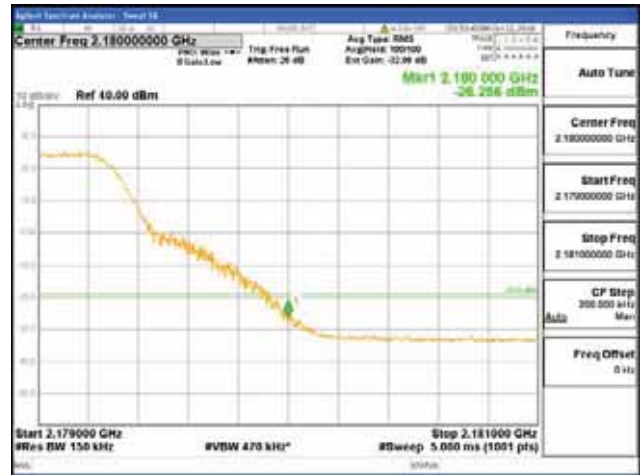

CTK Co., Ltd.
(Ho-dong), 113, Yejik-ro, Cheoin-gu,
Yongin-si, Gyeonggi-do, Korea
Tel: +82-31-339-9970
Fax: +82-31-624-9501

Report No.:
CTK-2017-01618-1
Page (2742) / (2957)
Pages

ANT 2
Band 66, BW 15MHz, Single 1 carrier, 4TX

QPSK