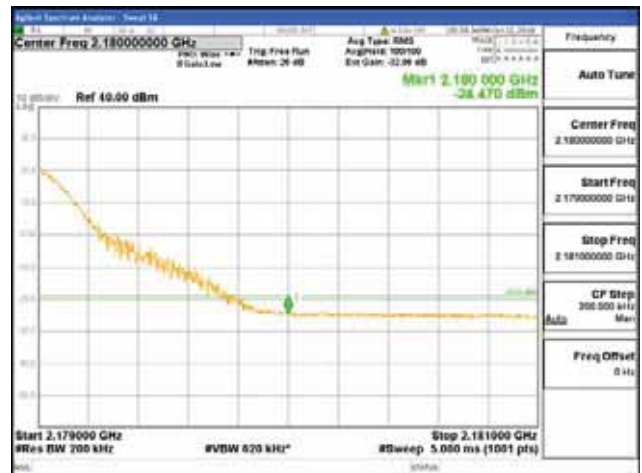

ANT 3
Band 66, BW 20MHz, Single 1 carrier, 4TX

QPSK

16QAM

CTK Co., Ltd.
(Ho-dong), 113, Yejik-ro, Cheoin-gu,
Yongin-si, Gyeonggi-do, Korea
Tel: +82-31-339-9970
Fax: +82-31-624-9501

Report No.:
CTK-2017-01618-1
Page (2753) / (2957)
Pages