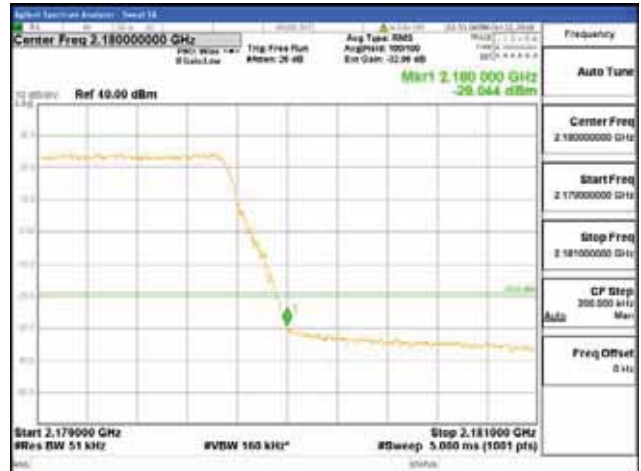

CTK Co., Ltd.
(Ho-dong), 113, Yejik-ro, Cheoin-gu,
Yongin-si, Gyeonggi-do, Korea
Tel: +82-31-339-9970
Fax: +82-31-624-9501

Report No.:
CTK-2017-01618-1
Page (2731) / (2957)
Pages

64QAM

256QAM