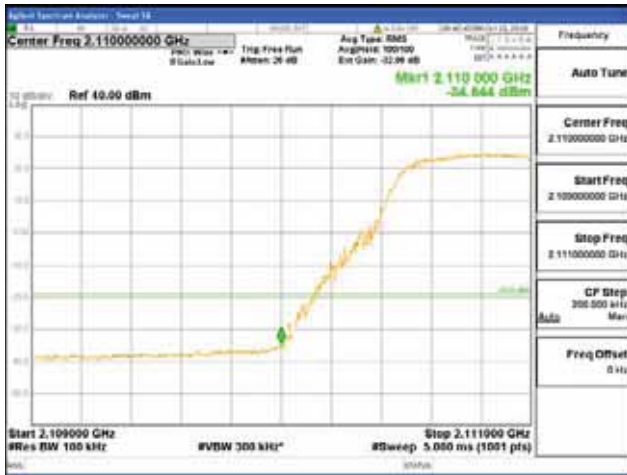

Report No.:
CTK-2017-01618-1
Page (2732) / (2957)
Pages

ANT 1
Band 66, BW 10MHz, Single 1 carrier, 4TX

QPSK

16QAM

CTK Co., Ltd.
 (Ho-dong), 113, Yejik-ro, Cheoin-gu,
 Yongin-si, Gyeonggi-do, Korea
 Tel: +82-31-339-9970
 Fax: +82-31-624-9501