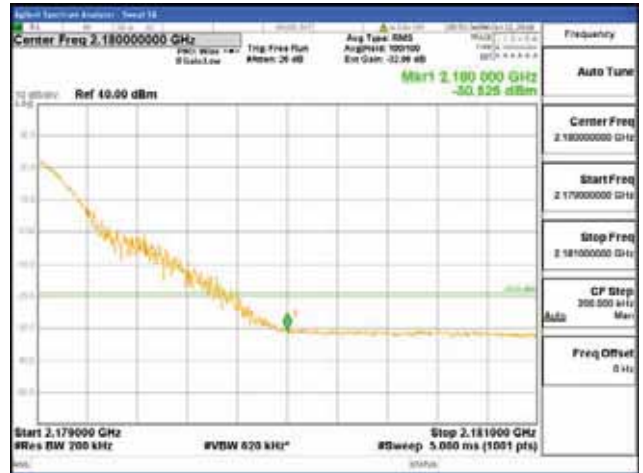

ANT 3
Band 66, BW 20MHz, Single 1 carrier, 4TX

QPSK

16QAM

CTK Co., Ltd.
(Ho-dong), 113, Yejik-ro, Cheoin-gu,
Yongin-si, Gyeonggi-do, Korea
Tel: +82-31-339-9970
Fax: +82-31-624-9501

Report No.:
CTK-2017-01618-1
Page (2753) / (2957)
Pages