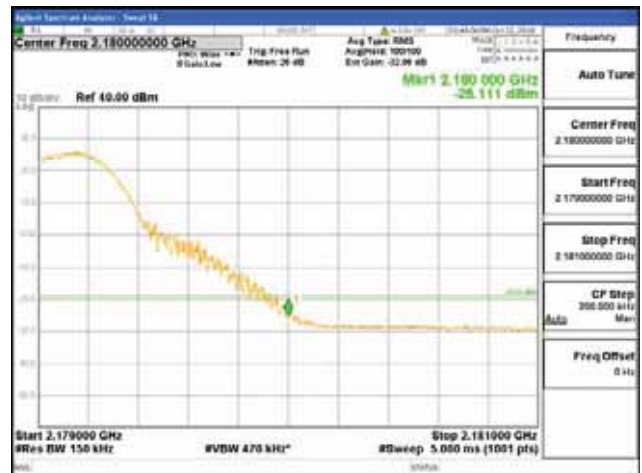

Report No.:
CTK-2017-01618-1
Page (2744) / (2957)
Pages

ANT 3
Band 66, BW 15MHz, Single 1 carrier, 4TX

QPSK

16QAM

CTK Co., Ltd.
(Ho-dong), 113, Yejik-ro, Cheoin-gu,
Yongin-si, Gyeonggi-do, Korea
Tel: +82-31-339-9970
Fax: +82-31-624-9501