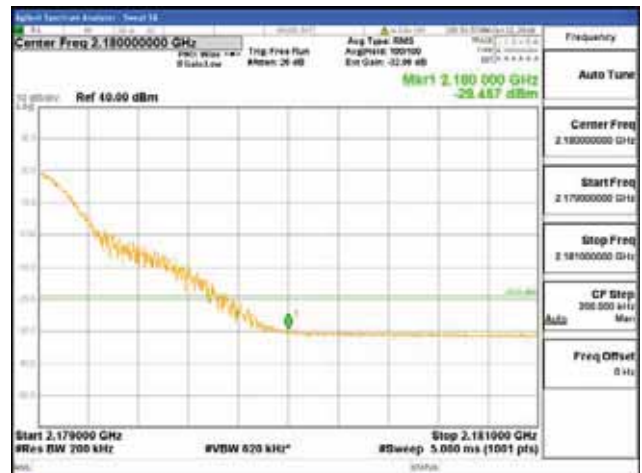

CTK Co., Ltd.
(Ho-dong), 113, Yejik-ro, Cheoin-gu,
Yongin-si, Gyeonggi-do, Korea
Tel: +82-31-339-9970
Fax: +82-31-624-9501

Report No.:
CTK-2017-01618-1
Page (2754) / (2957)
Pages

ANT 4
Band 66, BW 20MHz, Single 1 carrier, 4TX

QPSK

16QAM