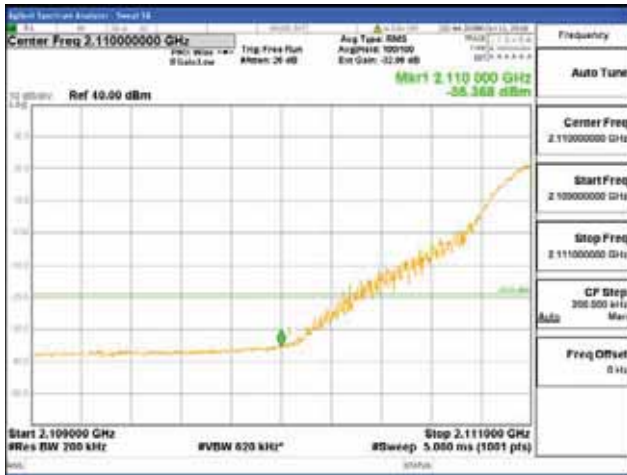

CTK Co., Ltd.
(Ho-dong), 113, Yejik-ro, Cheoin-gu,
Yongin-si, Gyeonggi-do, Korea
Tel: +82-31-339-9970
Fax: +82-31-624-9501

Report No.:
CTK-2017-01618-1
Page (2748) / (2957)
Pages

ANT 1
Band 66, BW 20MHz, Single 1 carrier, 4TX

QPSK