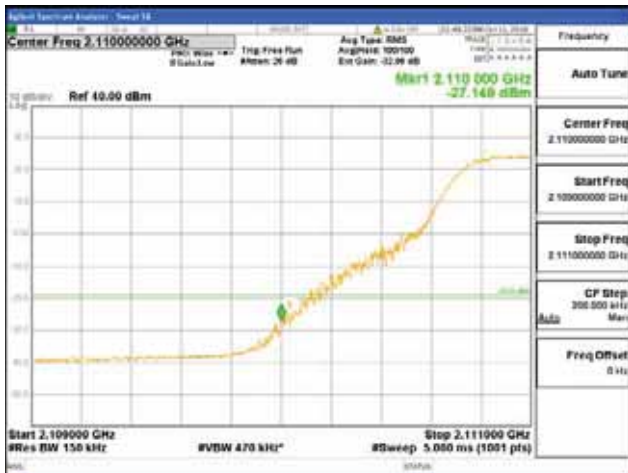

CTK Co., Ltd.
(Ho-dong), 113, Yejik-ro, Cheoin-gu,
Yongin-si, Gyeonggi-do, Korea
Tel: +82-31-339-9970
Fax: +82-31-624-9501

Report No.:
CTK-2017-01618-1
Page (2743) / (2957)
Pages

64QAM

256QAM