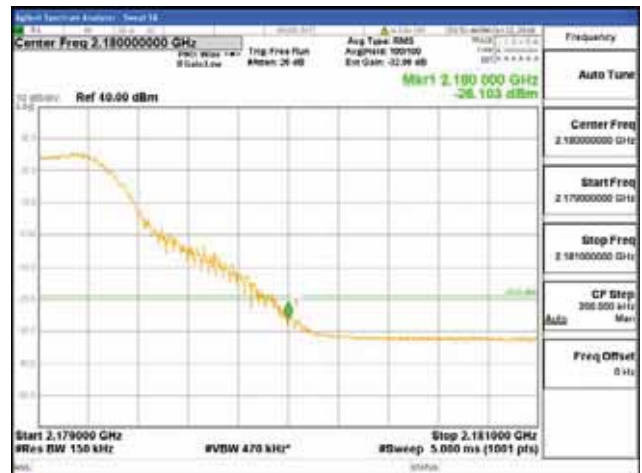

CTK Co., Ltd.
(Ho-dong), 113, Yejik-ro, Cheoin-gu,
Yongin-si, Gyeonggi-do, Korea
Tel: +82-31-339-9970
Fax: +82-31-624-9501

Report No.:
CTK-2017-01618-1
Page (2742) / (2957)
Pages

ANT 2
Band 66, BW 15MHz, Single 1 carrier, 4TX

QPSK

16QAM