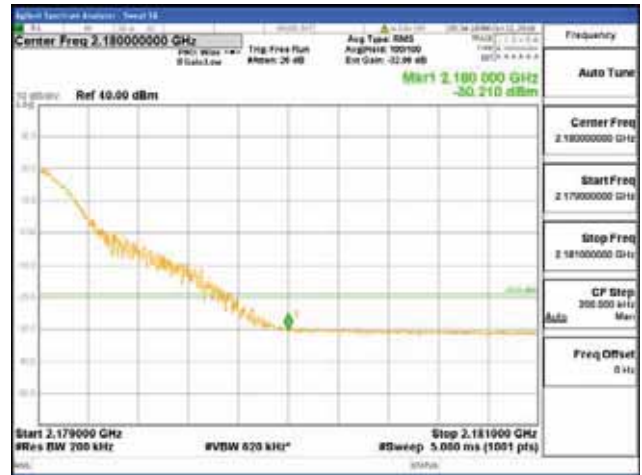

CTK Co., Ltd.
(Ho-dong), 113, Yejik-ro, Cheoin-gu,
Yongin-si, Gyeonggi-do, Korea
Tel: +82-31-339-9970
Fax: +82-31-624-9501

Report No.:
CTK-2017-01618-1
Page (2754) / (2957)
Pages

ANT 4
Band 66, BW 20MHz, Single 1 carrier, 4TX

QPSK