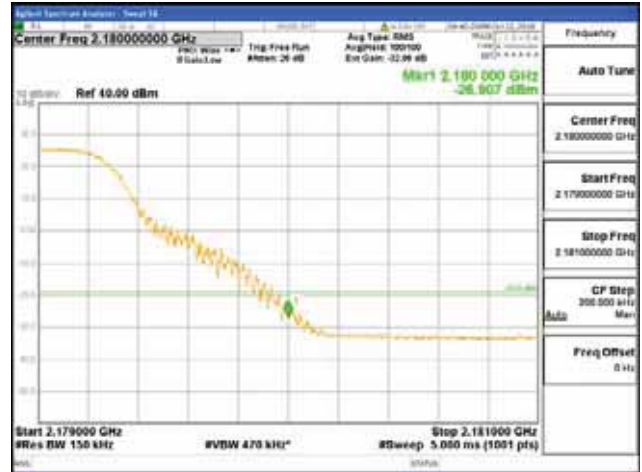

CTK Co., Ltd.
(Ho-dong), 113, Yejik-ro, Cheoin-gu,
Yongin-si, Gyeonggi-do, Korea
Tel: +82-31-339-9970
Fax: +82-31-624-9501

Report No.:
CTK-2017-01618-1
Page (2745) / (2957)
Pages

64QAM