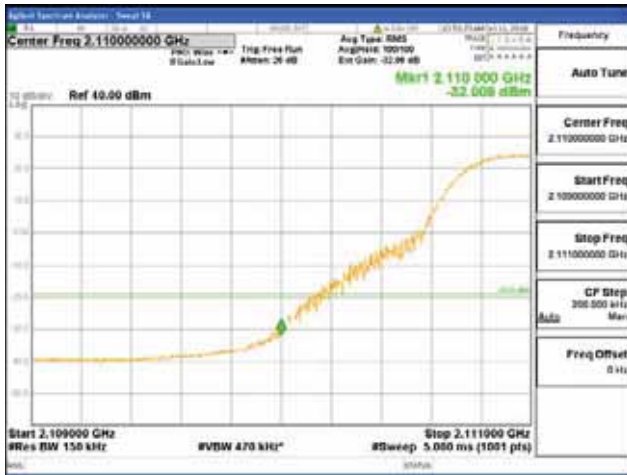

ANT 4
Band 66, BW 15MHz, Single 1 carrier, 4TX

QPSK

16QAM

CTK Co., Ltd.
 (Ho-dong), 113, Yejik-ro, Cheoin-gu,
 Yongin-si, Gyeonggi-do, Korea
 Tel: +82-31-339-9970
 Fax: +82-31-624-9501

Report No.:
 CTK-2017-01618-1
 Page (2747) / (2957)
 Pages