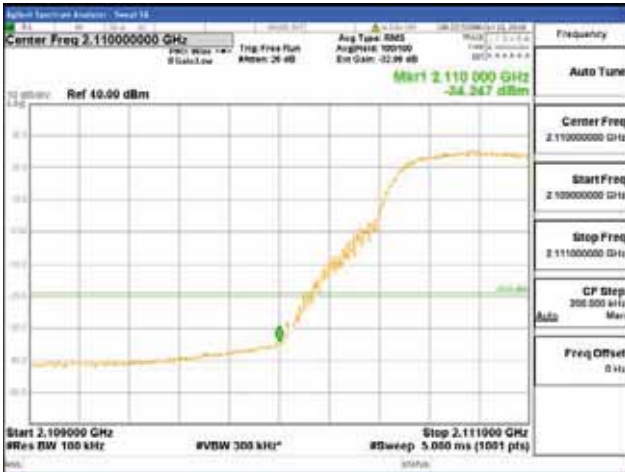

Report No.:
CTK-2017-01618-1
Page (2735) / (2957)
Pages

64QAM

256QAM

ANT 3
Band 66, BW 10MHz, Single 1 carrier, 4TX

QPSK

16QAM

CTK Co., Ltd.
(Ho-dong), 113, Yejik-ro, Cheoin-gu,
Yongin-si, Gyeonggi-do, Korea
Tel: +82-31-339-9970
Fax: +82-31-624-9501