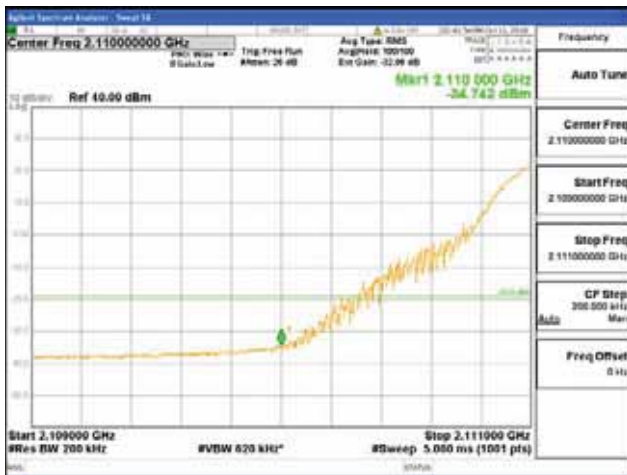

CTK Co., Ltd.
(Ho-dong), 113, Yejik-ro, Cheoin-gu,
Yongin-si, Gyeonggi-do, Korea
Tel: +82-31-339-9970
Fax: +82-31-624-9501

Report No.:
CTK-2017-01618-1
Page (2748) / (2957)
Pages

ANT 1
Band 66, BW 20MHz, Single 1 carrier, 4TX

QPSK

16QAM