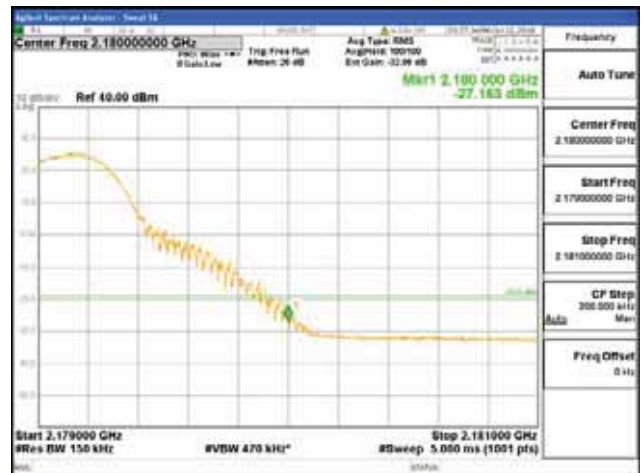

ANT 4
Band 66, BW 15MHz, Single 1 carrier, 4TX

QPSK

16QAM

CTK Co., Ltd.
 (Ho-dong), 113, Yejik-ro, Cheoin-gu,
 Yongin-si, Gyeonggi-do, Korea
 Tel: +82-31-339-9970
 Fax: +82-31-624-9501

Report No.:
 CTK-2017-01618-1
 Page (2747) / (2957)
 Pages