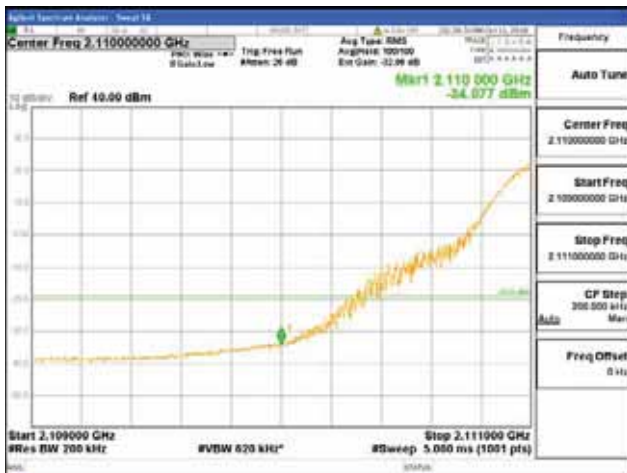

CTK Co., Ltd.
(Ho-dong), 113, Yejik-ro, Cheoin-gu,
Yongin-si, Gyeonggi-do, Korea
Tel: +82-31-339-9970
Fax: +82-31-624-9501

Report No.:
CTK-2017-01618-1
Page (2754) / (2957)
Pages

ANT 4
Band 66, BW 20MHz, Single 1 carrier, 4TX

QPSK

16QAM