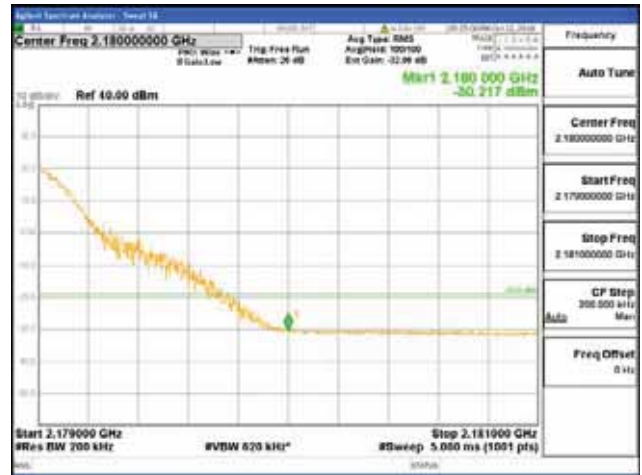

ANT 2
Band 66, BW 20MHz, Single 1 carrier, 4TX

QPSK