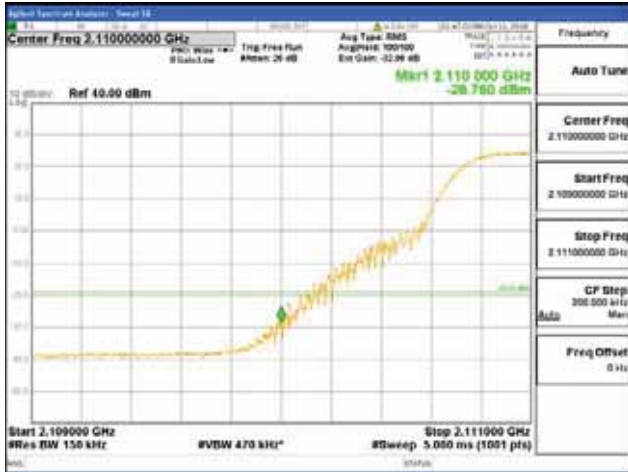

CTK Co., Ltd.
(Ho-dong), 113, Yejik-ro, Cheoin-gu,
Yongin-si, Gyeonggi-do, Korea
Tel: +82-31-339-9970
Fax: +82-31-624-9501

Report No.:
CTK-2017-01618-1
Page (2743) / (2957)
Pages

64QAM