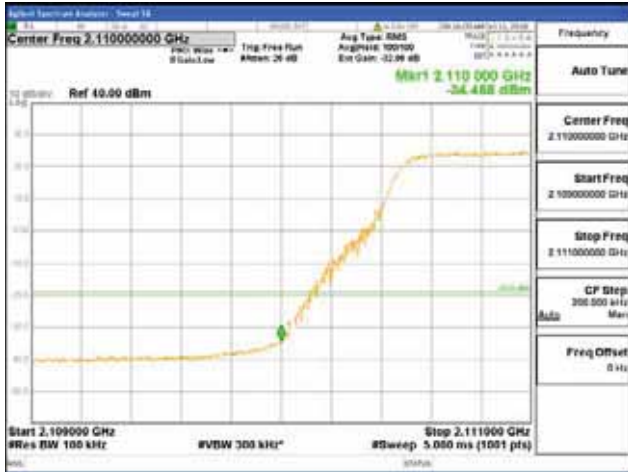

CTK Co., Ltd.
(Ho-dong), 113, Yejik-ro, Cheoin-gu,
Yongin-si, Gyeonggi-do, Korea
Tel: +82-31-339-9970
Fax: +82-31-624-9501

Report No.:
CTK-2017-01618-1
Page (2735) / (2957)
Pages

64QAM