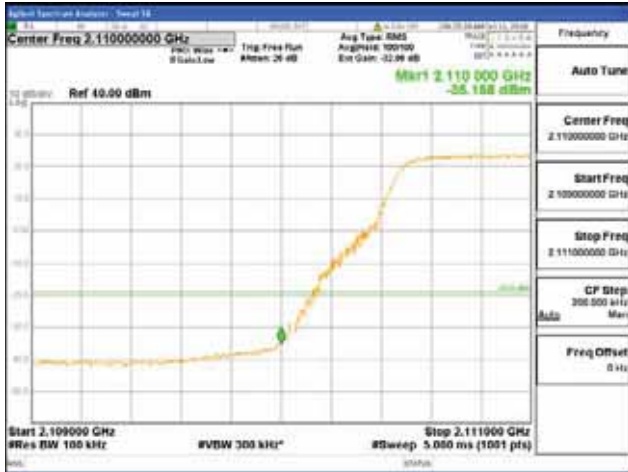

CTK Co., Ltd.
(Ho-dong), 113, Yejik-ro, Cheoin-gu,
Yongin-si, Gyeonggi-do, Korea
Tel: +82-31-339-9970
Fax: +82-31-624-9501

Report No.:
CTK-2017-01618-1
Page (2739) / (2957)
Pages

64QAM