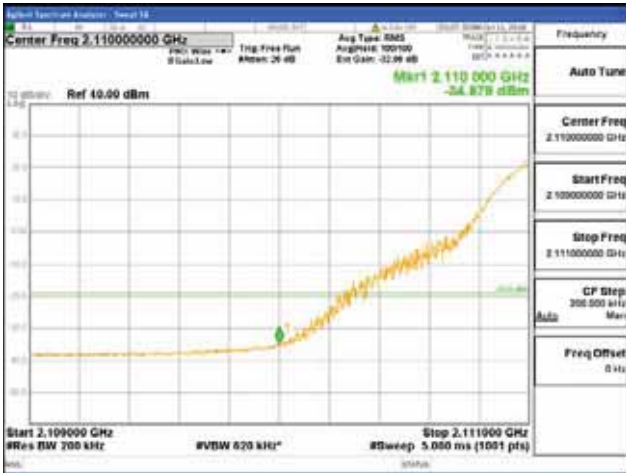

ANT 3
Band 66, BW 20MHz, Single 1 carrier, 4TX

QPSK

16QAM

CTK Co., Ltd.
(Ho-dong), 113, Yejik-ro, Cheoin-gu,
Yongin-si, Gyeonggi-do, Korea
Tel: +82-31-339-9970
Fax: +82-31-624-9501

Report No.:
CTK-2017-01618-1
Page (2753) / (2957)
Pages