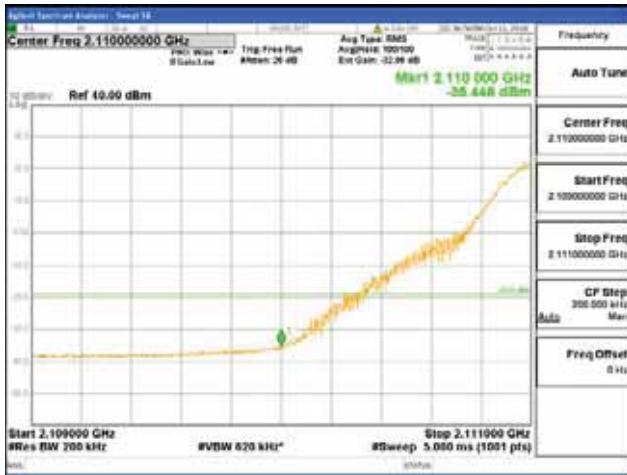

ANT 2
Band 66, BW 20MHz, Single 1 carrier, 4TX

QPSK