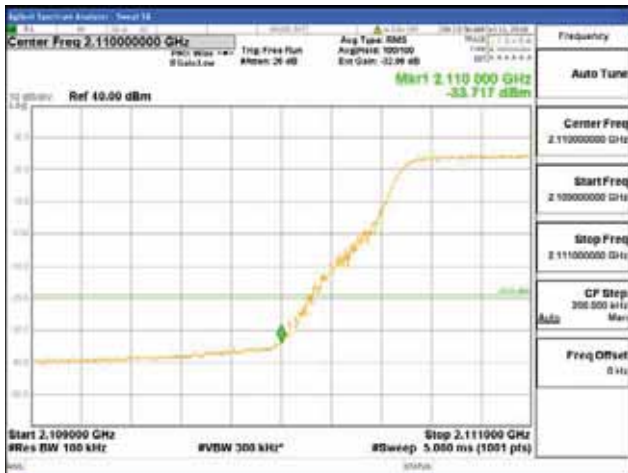

CTK Co., Ltd.
(Ho-dong), 113, Yejik-ro, Cheoin-gu,
Yongin-si, Gyeonggi-do, Korea
Tel: +82-31-339-9970
Fax: +82-31-624-9501

Report No.:
CTK-2017-01618-1
Page (2735) / (2957)
Pages

64QAM

256QAM