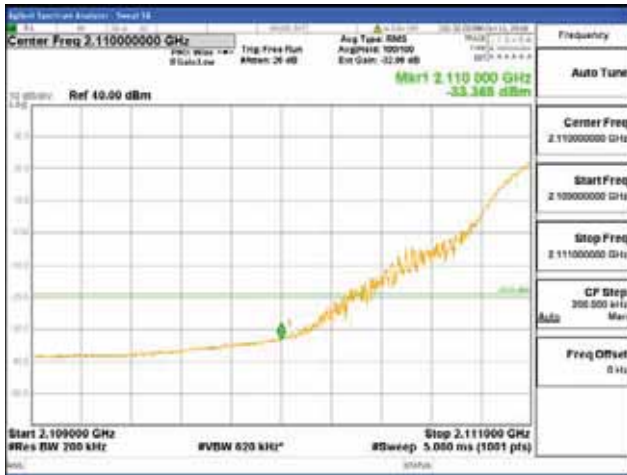

ANT 3
Band 66, BW 20MHz, Single 1 carrier, 4TX

QPSK

16QAM

CTK Co., Ltd.
(Ho-dong), 113, Yejik-ro, Cheoin-gu,
Yongin-si, Gyeonggi-do, Korea
Tel: +82-31-339-9970
Fax: +82-31-624-9501

Report No.:
CTK-2017-01618-1
Page (2753) / (2957)
Pages