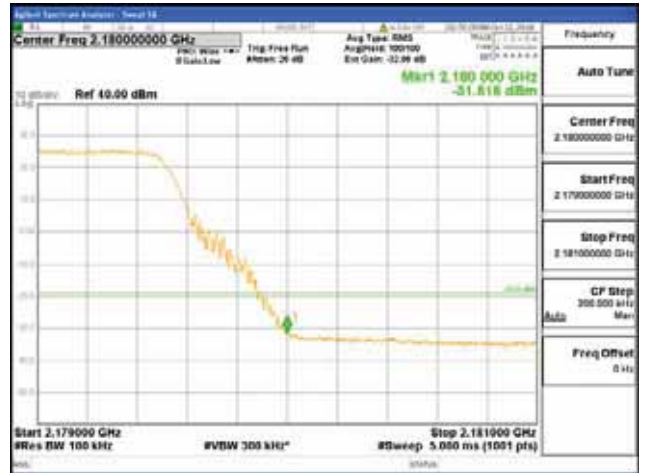

CTK Co., Ltd.
(Ho-dong), 113, Yejik-ro, Cheoin-gu,
Yongin-si, Gyeonggi-do, Korea
Tel: +82-31-339-9970
Fax: +82-31-624-9501

Report No.:
CTK-2017-01618-1
Page (2733) / (2957)
Pages

64QAM

256QAM