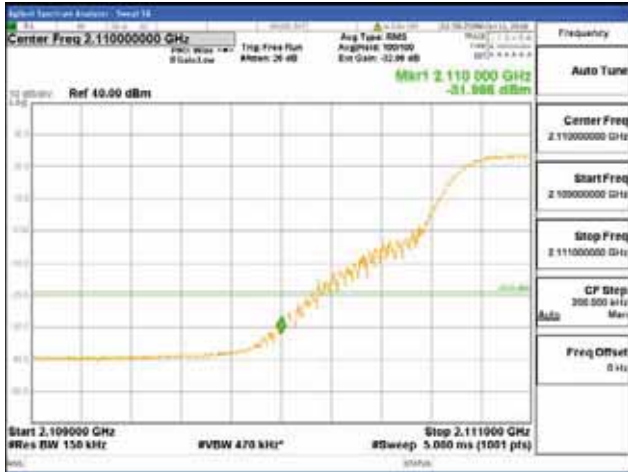

CTK Co., Ltd.
(Ho-dong), 113, Yejik-ro, Cheoin-gu,
Yongin-si, Gyeonggi-do, Korea
Tel: +82-31-339-9970
Fax: +82-31-624-9501

Report No.:
CTK-2017-01618-1
Page (2747) / (2957)
Pages

64QAM