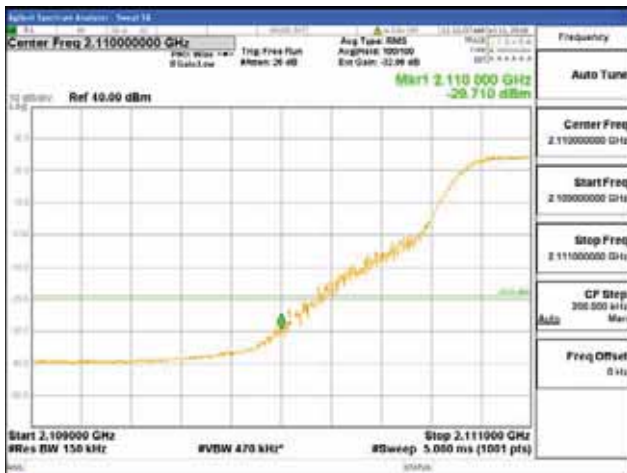

Report No.:
CTK-2017-01618-1
Page (2744) / (2957)
Pages

ANT 3
Band 66, BW 15MHz, Single 1 carrier, 4TX

QPSK

16QAM

CTK Co., Ltd.
(Ho-dong), 113, Yejik-ro, Cheoin-gu,
Yongin-si, Gyeonggi-do, Korea
Tel: +82-31-339-9970
Fax: +82-31-624-9501