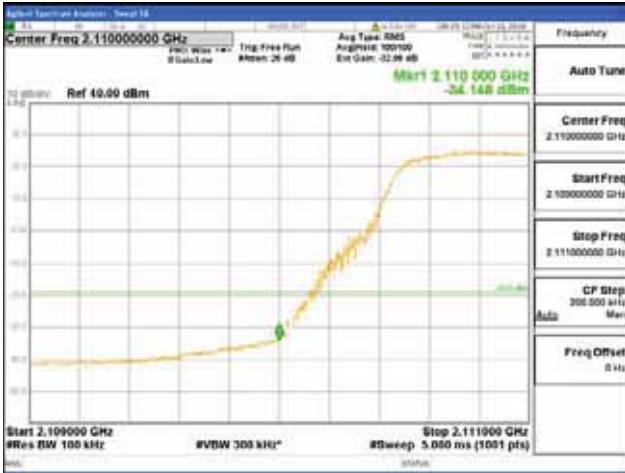

Report No.:
CTK-2017-01618-1
Page (2735) / (2957)
Pages

64QAM

256QAM

ANT 3
Band 66, BW 10MHz, Single 1 carrier, 4TX

QPSK

16QAM

CTK Co., Ltd.
(Ho-dong), 113, Yejik-ro, Cheoin-gu,
Yongin-si, Gyeonggi-do, Korea
Tel: +82-31-339-9970
Fax: +82-31-624-9501