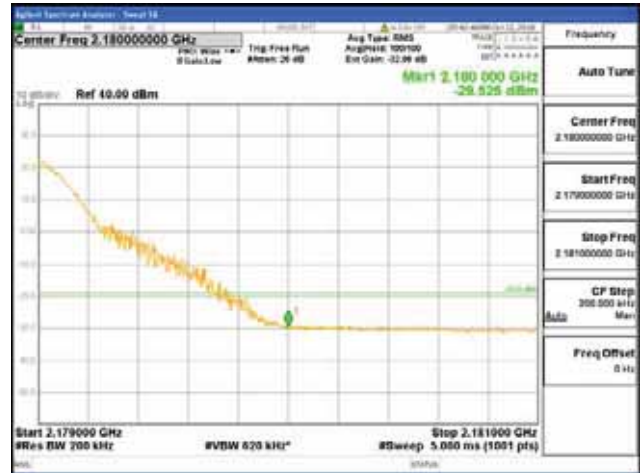

CTK Co., Ltd.
(Ho-dong), 113, Yejik-ro, Cheoin-gu,
Yongin-si, Gyeonggi-do, Korea
Tel: +82-31-339-9970
Fax: +82-31-624-9501

Report No.:
CTK-2017-01618-1
Page (2753) / (2957)
Pages

64QAM

256QAM