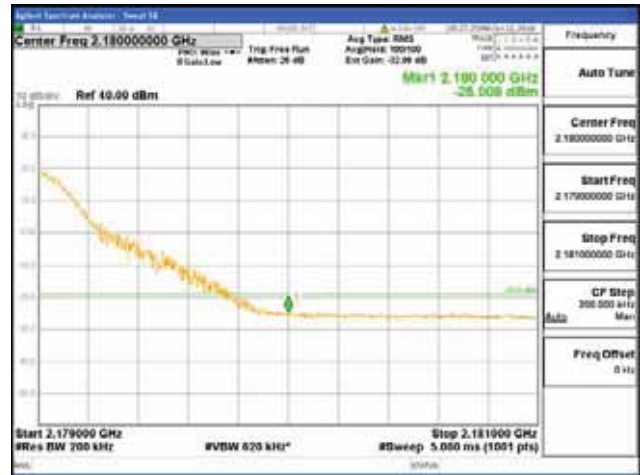

ANT 3
Band 66, BW 20MHz, Single 1 carrier, 4TX

QPSK

16QAM

CTK Co., Ltd.
(Ho-dong), 113, Yejik-ro, Cheoin-gu,
Yongin-si, Gyeonggi-do, Korea
Tel: +82-31-339-9970
Fax: +82-31-624-9501

Report No.:
CTK-2017-01618-1
Page (2753) / (2957)
Pages