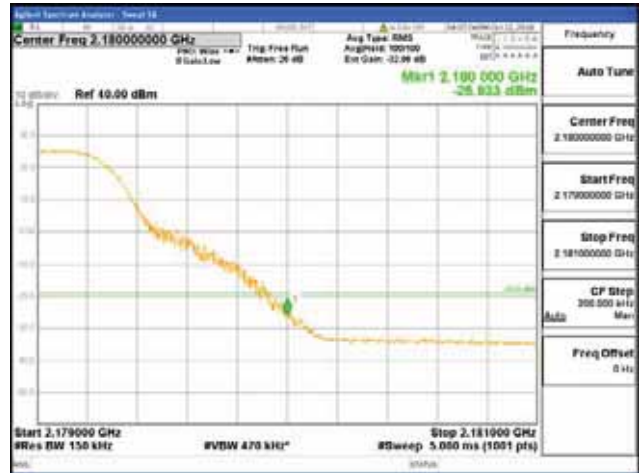

CTK Co., Ltd.
(Ho-dong), 113, Yejik-ro, Cheoin-gu,
Yongin-si, Gyeonggi-do, Korea
Tel: +82-31-339-9970
Fax: +82-31-624-9501

Report No.:
CTK-2017-01618-1
Page (2741) / (2957)
Pages

64QAM

256QAM