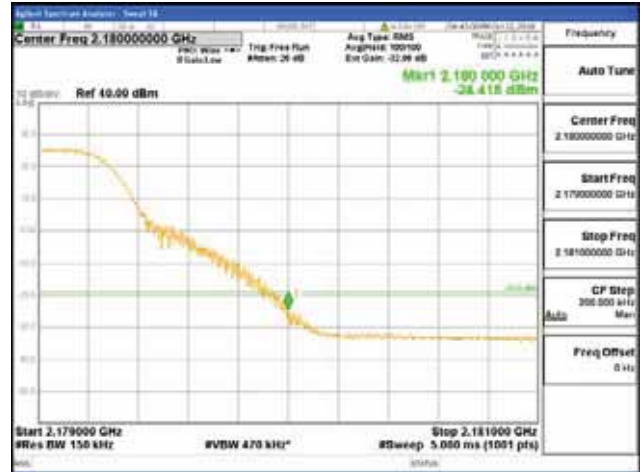

CTK Co., Ltd.
(Ho-dong), 113, Yejik-ro, Cheoin-gu,
Yongin-si, Gyeonggi-do, Korea
Tel: +82-31-339-9970
Fax: +82-31-624-9501

Report No.:
CTK-2017-01618-1
Page (2747) / (2957)
Pages

64QAM