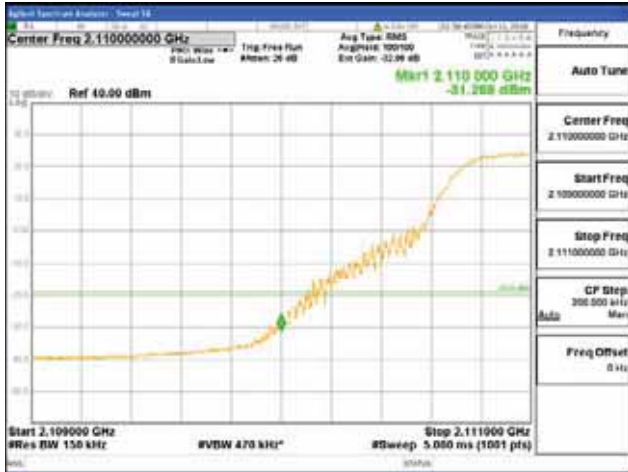

CTK Co., Ltd.
(Ho-dong), 113, Yejik-ro, Cheoin-gu,
Yongin-si, Gyeonggi-do, Korea
Tel: +82-31-339-9970
Fax: +82-31-624-9501

Report No.:
CTK-2017-01618-1
Page (2745) / (2957)
Pages

64QAM