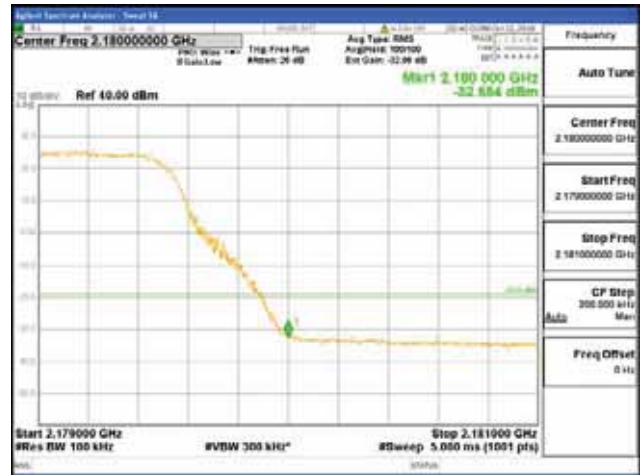

Report No.:
CTK-2017-01618-1
Page (2732) / (2957)
Pages

ANT 1
Band 66, BW 10MHz, Single 1 carrier, 4TX

QPSK

16QAM

CTK Co., Ltd.
 (Ho-dong), 113, Yejik-ro, Cheoin-gu,
 Yongin-si, Gyeonggi-do, Korea
 Tel: +82-31-339-9970
 Fax: +82-31-624-9501