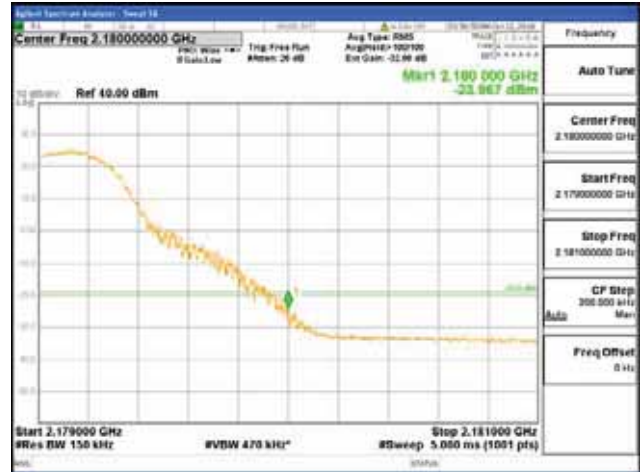

CTK Co., Ltd.
(Ho-dong), 113, Yejik-ro, Cheoin-gu,
Yongin-si, Gyeonggi-do, Korea
Tel: +82-31-339-9970
Fax: +82-31-624-9501

Report No.:
CTK-2017-01618-1
Page (2740) / (2957)
Pages

ANT 1
Band 66, BW 15MHz, Single 1 carrier, 4TX

QPSK