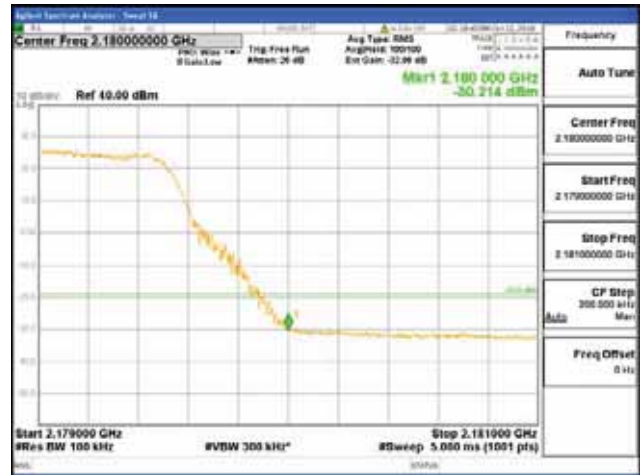

Report No.:
CTK-2017-01618-1
Page (2737) / (2957)
Pages

64QAM

256QAM

ANT 4
Band 66, BW 10MHz, Single 1 carrier, 4TX

QPSK

16QAM

CTK Co., Ltd.
(Ho-dong), 113, Yejik-ro, Cheoin-gu,
Yongin-si, Gyeonggi-do, Korea
Tel: +82-31-339-9970
Fax: +82-31-624-9501