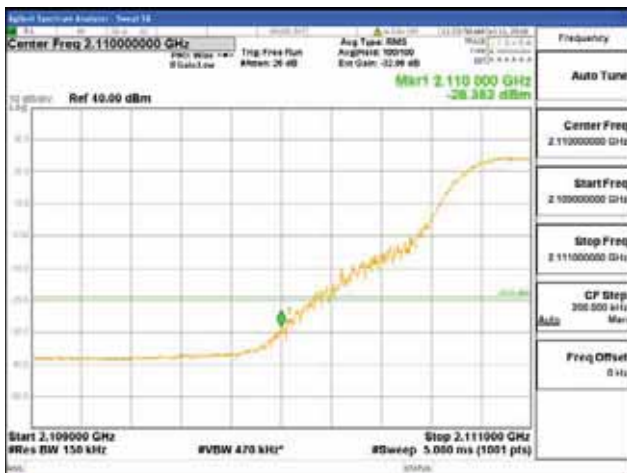

CTK Co., Ltd.
(Ho-dong), 113, Yejik-ro, Cheoin-gu,
Yongin-si, Gyeonggi-do, Korea
Tel: +82-31-339-9970
Fax: +82-31-624-9501

Report No.:
CTK-2017-01618-1
Page (2740) / (2957)
Pages

ANT 1
Band 66, BW 15MHz, Single 1 carrier, 4TX

QPSK

16QAM