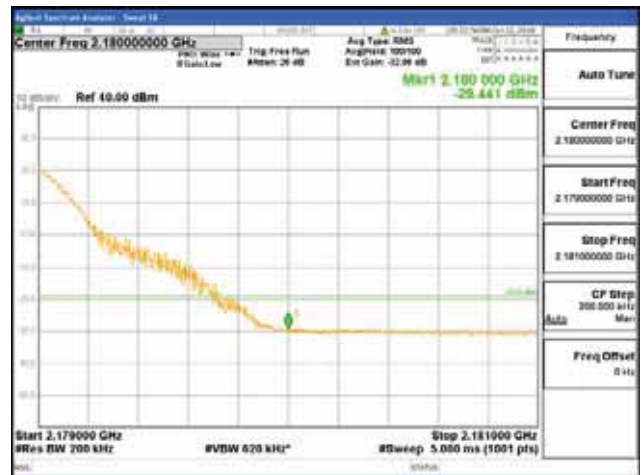

ANT 2
Band 66, BW 20MHz, Single 1 carrier, 4TX

QPSK

16QAM