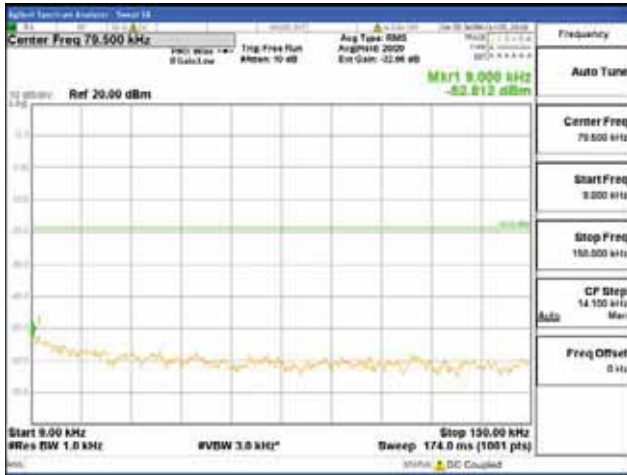

CTK Co., Ltd.
(Ho-dong), 113, Yejik-ro, Cheoin-gu,
Yongin-si, Gyeonggi-do, Korea
Tel: +82-31-339-9970
Fax: +82-31-624-9501

Report No.:
CTK-2017-01618-1
Page (2664) / (2957)
Pages

[64QAM]

9 kHz - 150 kHz