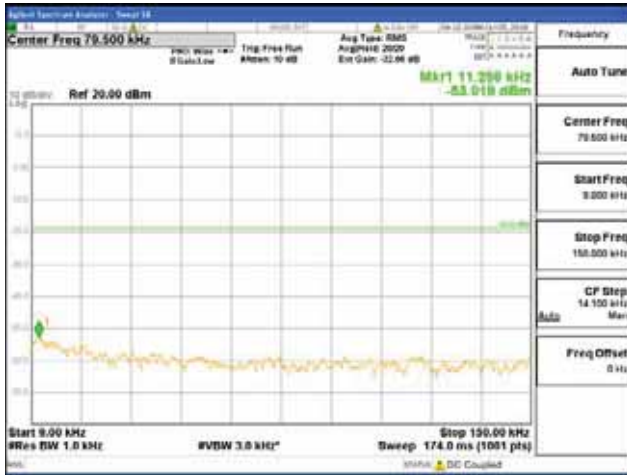

CTK Co., Ltd.
(Ho-dong), 113, Yejik-ro, Cheoin-gu,
Yongin-si, Gyeonggi-do, Korea
Tel: +82-31-339-9970
Fax: +82-31-624-9501

Report No.:
CTK-2017-01618-1
Page (2712) / (2957)
Pages

[64QAM]

9 kHz - 150 kHz