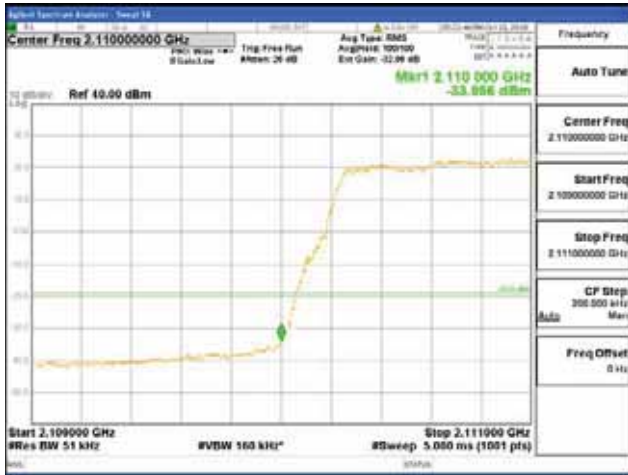

CTK Co., Ltd.
(Ho-dong), 113, Yejik-ro, Cheoin-gu,
Yongin-si, Gyeonggi-do, Korea
Tel: +82-31-339-9970
Fax: +82-31-624-9501

Report No.:
CTK-2017-01618-1
Page (2724) / (2957)
Pages

ANT 1
Band 66, BW 5MHz, Single 1 carrier, 4TX

QPSK