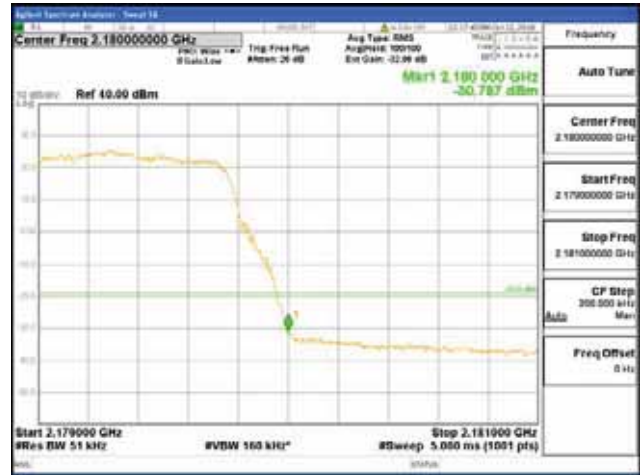

CTK Co., Ltd.
(Ho-dong), 113, Yejik-ro, Cheoin-gu,
Yongin-si, Gyeonggi-do, Korea
Tel: +82-31-339-9970
Fax: +82-31-624-9501

Report No.:
CTK-2017-01618-1
Page (2724) / (2957)
Pages

ANT 1
Band 66, BW 5MHz, Single 1 carrier, 4TX

QPSK

16QAM