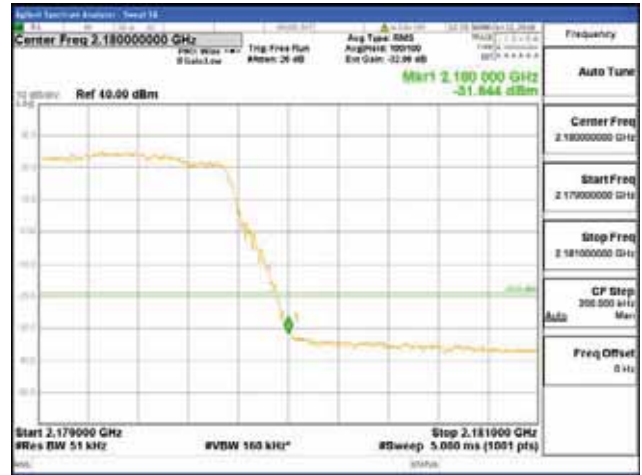

CTK Co., Ltd.
(Ho-dong), 113, Yejik-ro, Cheoin-gu,
Yongin-si, Gyeonggi-do, Korea
Tel: +82-31-339-9970
Fax: +82-31-624-9501

Report No.:
CTK-2017-01618-1
Page (2724) / (2957)
Pages

ANT 1
Band 66, BW 5MHz, Single 1 carrier, 4TX

QPSK