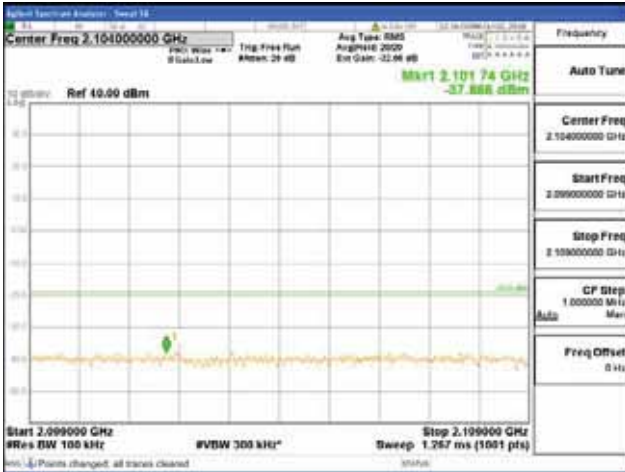

CTK Co., Ltd.
(Ho-dong), 113, Yejik-ro, Cheoin-gu,
Yongin-si, Gyeonggi-do, Korea
Tel: +82-31-339-9970
Fax: +82-31-624-9501

Report No.:
CTK-2017-01618-1
Page (2527) / (2957)
Pages

2099 MHz - 2109 MHz