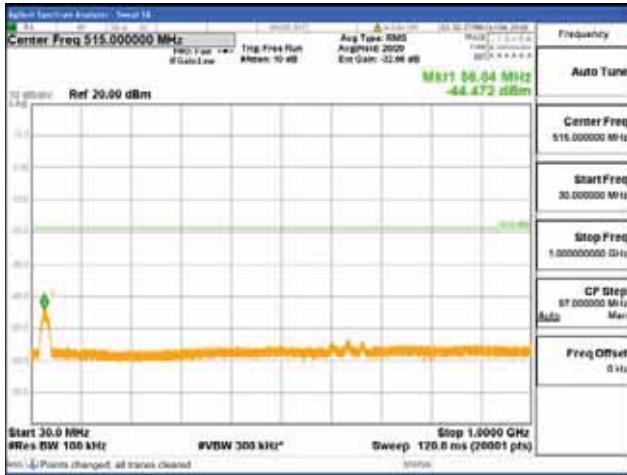

[16QAM]

9 kHz - 150 kHz

150 kHz - 30 MHz

30 MHz - 1000 MHz

1000 MHz - 2099 MHz

CTK Co., Ltd.
 (Ho-dong), 113, Yejik-ro, Cheoin-gu,
 Yongin-si, Gyeonggi-do, Korea
 Tel: +82-31-339-9970
 Fax: +82-31-624-9501