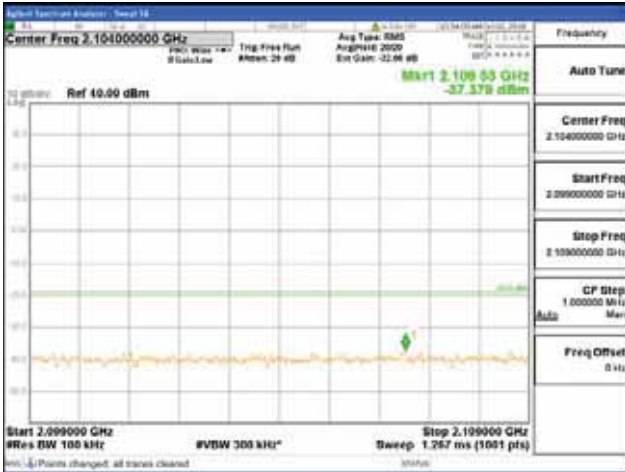

CTK Co., Ltd.
(Ho-dong), 113, Yejik-ro, Cheoin-gu,
Yongin-si, Gyeonggi-do, Korea
Tel: +82-31-339-9970
Fax: +82-31-624-9501

Report No.:
CTK-2017-01618-1
Page (2523) / (2957)
Pages

2099 MHz - 2109 MHz