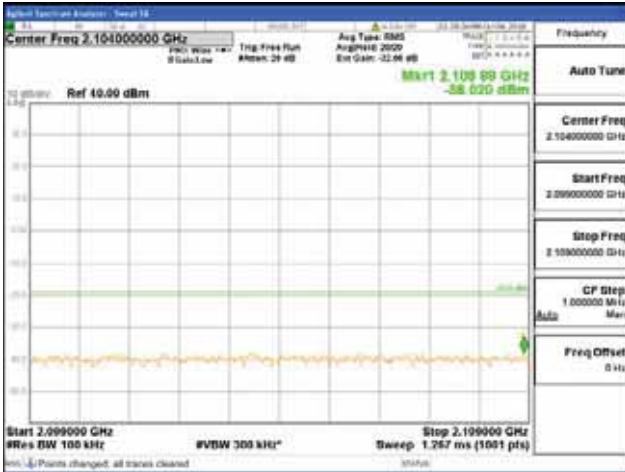

CTK Co., Ltd.
(Ho-dong), 113, Yejik-ro, Cheoin-gu,
Yongin-si, Gyeonggi-do, Korea
Tel: +82-31-339-9970
Fax: +82-31-624-9501

Report No.:
CTK-2017-01618-1
Page (2559) / (2957)
Pages

2099 MHz - 2109 MHz