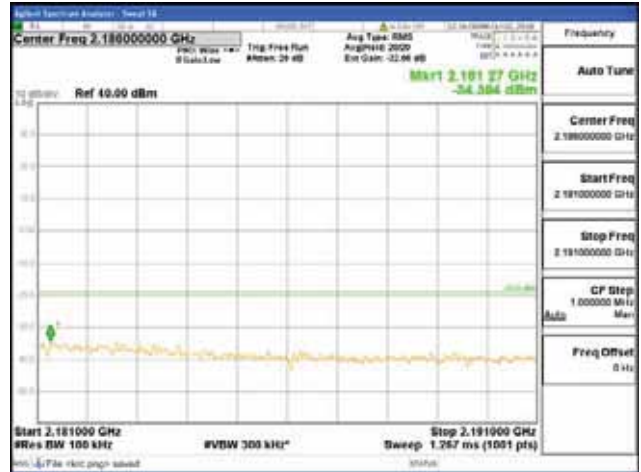

2181 MHz - 2191 MHz