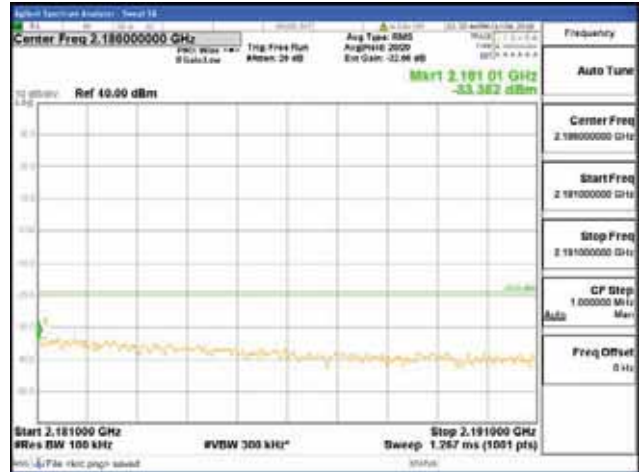

2181 MHz - 2191 MHz