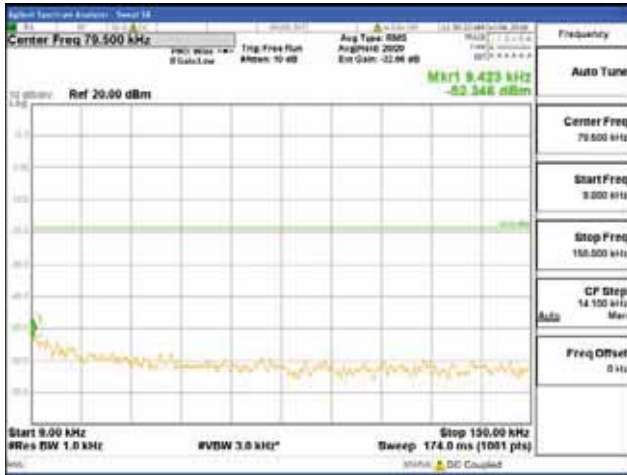

CTK Co., Ltd.
(Ho-dong), 113, Yejik-ro, Cheoin-gu,
Yongin-si, Gyeonggi-do, Korea
Tel: +82-31-339-9970
Fax: +82-31-624-9501

Report No.:
CTK-2017-01618-1
Page (2592) / (2957)
Pages

[64QAM]

9 kHz - 150 kHz