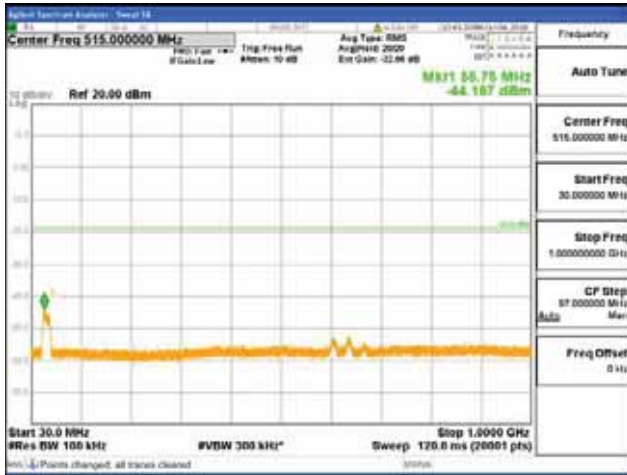

[16QAM]

9 kHz - 150 kHz

150 kHz - 30 MHz

30 MHz - 1000 MHz

1000 MHz - 2099 MHz

CTK Co., Ltd.
 (Ho-dong), 113, Yejik-ro, Cheoin-gu,
 Yongin-si, Gyeonggi-do, Korea
 Tel: +82-31-339-9970
 Fax: +82-31-624-9501