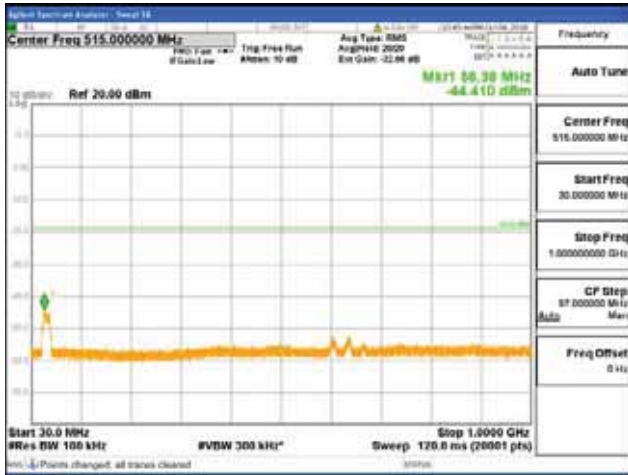

[16QAM]

9 kHz - 150 kHz

150 kHz - 30 MHz

30 MHz - 1000 MHz

1000 MHz - 2099 MHz

CTK Co., Ltd.
 (Ho-dong), 113, Yejik-ro, Cheoin-gu,
 Yongin-si, Gyeonggi-do, Korea
 Tel: +82-31-339-9970
 Fax: +82-31-624-9501