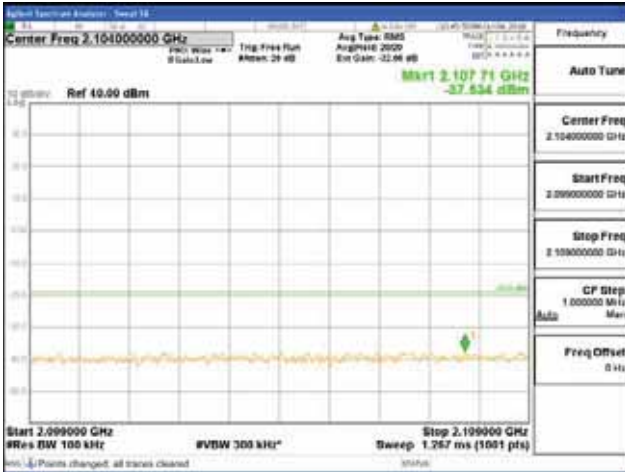

CTK Co., Ltd.
(Ho-dong), 113, Yejik-ro, Cheoin-gu,
Yongin-si, Gyeonggi-do, Korea
Tel: +82-31-339-9970
Fax: +82-31-624-9501

Report No.:
CTK-2017-01618-1
Page (2607) / (2957)
Pages

2099 MHz - 2109 MHz