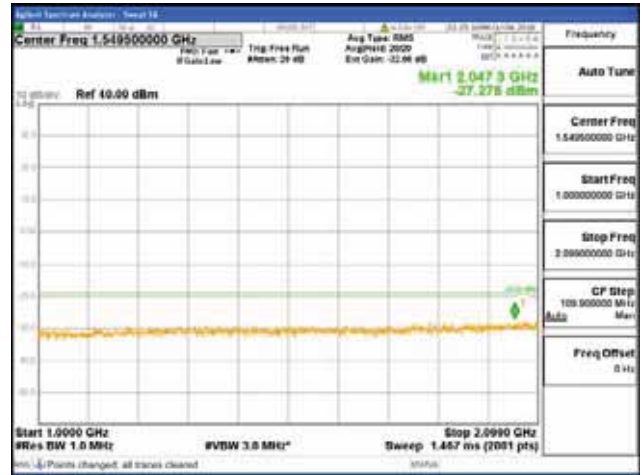

[16QAM]

9 kHz - 150 kHz

150 kHz - 30 MHz

30 MHz - 1000 MHz

1000 MHz - 2099 MHz

CTK Co., Ltd.
 (Ho-dong), 113, Yejik-ro, Cheoin-gu,
 Yongin-si, Gyeonggi-do, Korea
 Tel: +82-31-339-9970
 Fax: +82-31-624-9501