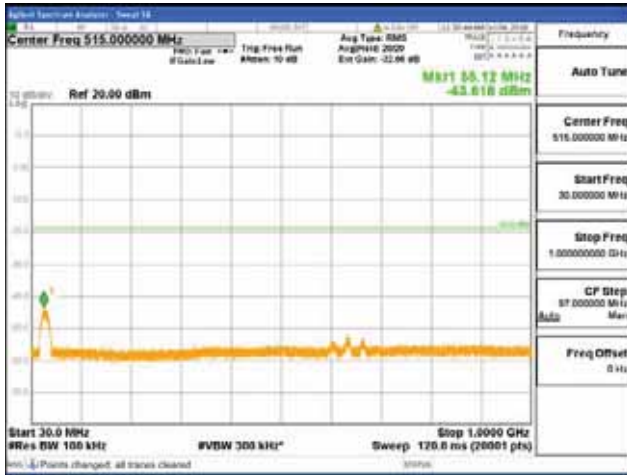

Report No.:
 CTK-2017-01618-1
 Page (2592) / (2957)
 Pages

[64QAM]

9 kHz - 150 kHz

150 kHz - 30 MHz

30 MHz - 1000 MHz

1000 MHz - 2099 MHz

CTK Co., Ltd.
 (Ho-dong), 113, Yejik-ro, Cheoin-gu,
 Yongin-si, Gyeonggi-do, Korea
 Tel: +82-31-339-9970
 Fax: +82-31-624-9501