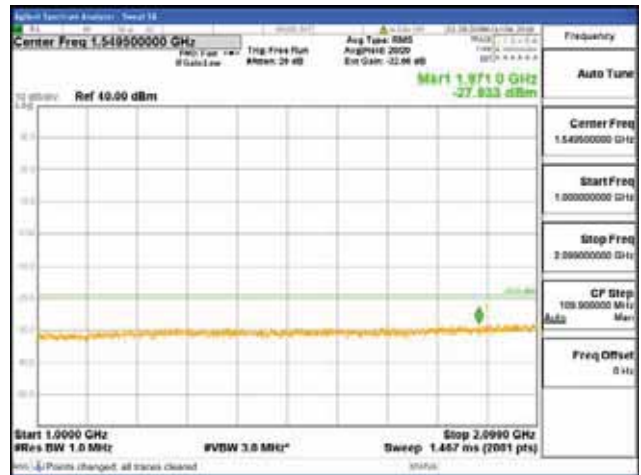

[16QAM]

9 kHz - 150 kHz

150 kHz - 30 MHz

30 MHz - 1000 MHz

1000 MHz - 2099 MHz

CTK Co., Ltd.
 (Ho-dong), 113, Yejik-ro, Cheoin-gu,
 Yongin-si, Gyeonggi-do, Korea
 Tel: +82-31-339-9970
 Fax: +82-31-624-9501