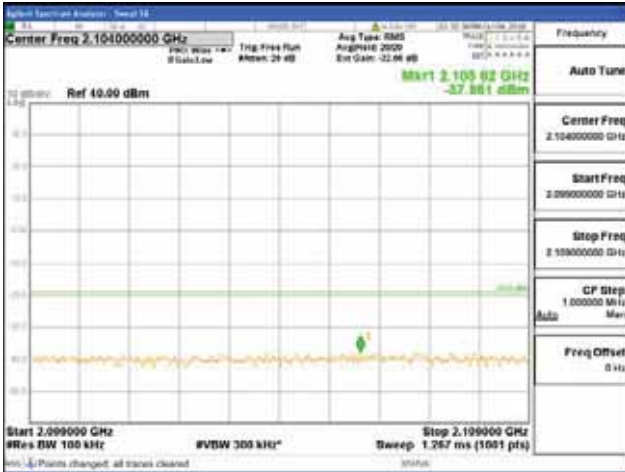

CTK Co., Ltd.
(Ho-dong), 113, Yejik-ro, Cheoin-gu,
Yongin-si, Gyeonggi-do, Korea
Tel: +82-31-339-9970
Fax: +82-31-624-9501

Report No.:
CTK-2017-01618-1
Page (2575) / (2957)
Pages

2099 MHz - 2109 MHz