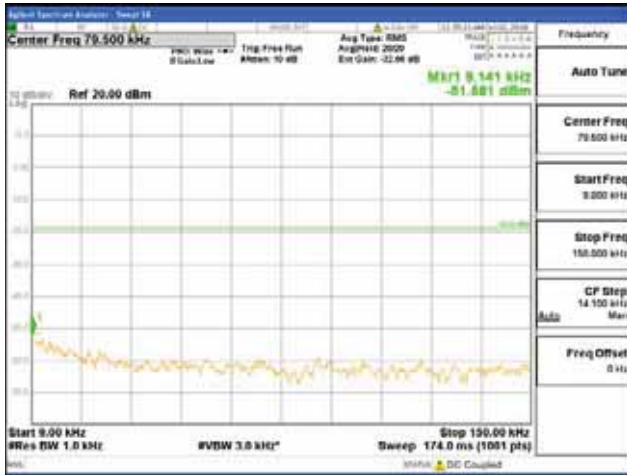

CTK Co., Ltd.
(Ho-dong), 113, Yejik-ro, Cheoin-gu,
Yongin-si, Gyeonggi-do, Korea
Tel: +82-31-339-9970
Fax: +82-31-624-9501

Report No.:
CTK-2017-01618-1
Page (2528) / (2957)
Pages

[64QAM]

9 kHz - 150 kHz