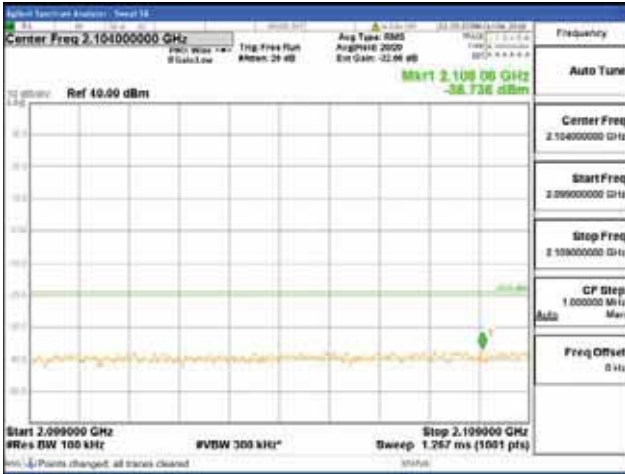

CTK Co., Ltd.
(Ho-dong), 113, Yejik-ro, Cheoin-gu,
Yongin-si, Gyeonggi-do, Korea
Tel: +82-31-339-9970
Fax: +82-31-624-9501

Report No.:
CTK-2017-01618-1
Page (2543) / (2957)
Pages

2099 MHz - 2109 MHz