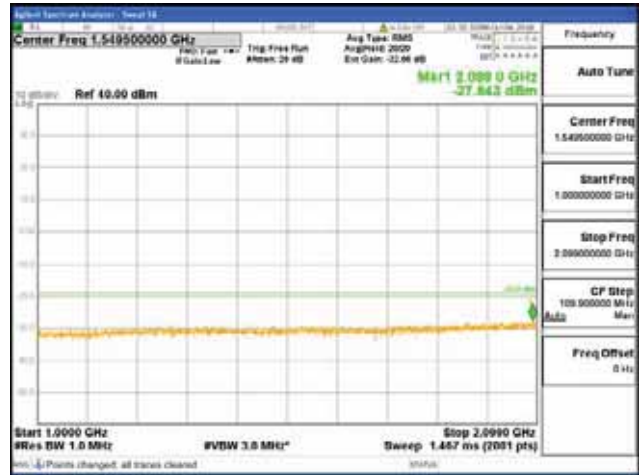

[16QAM]

9 kHz - 150 kHz

150 kHz - 30 MHz

30 MHz - 1000 MHz

1000 MHz - 2099 MHz

CTK Co., Ltd.
 (Ho-dong), 113, Yejik-ro, Cheoin-gu,
 Yongin-si, Gyeonggi-do, Korea
 Tel: +82-31-339-9970
 Fax: +82-31-624-9501