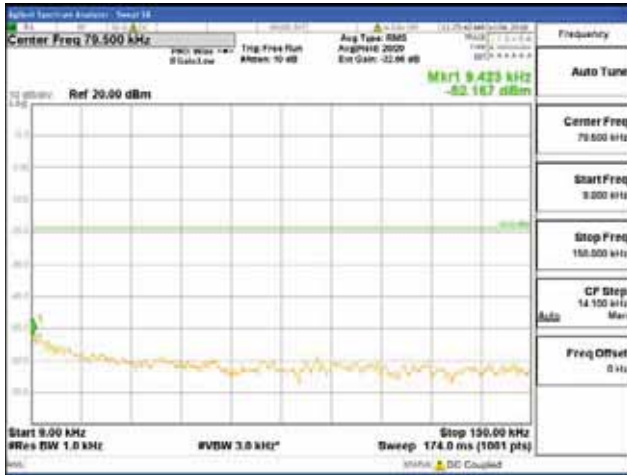

CTK Co., Ltd.
(Ho-dong), 113, Yejik-ro, Cheoin-gu,
Yongin-si, Gyeonggi-do, Korea
Tel: +82-31-339-9970
Fax: +82-31-624-9501

Report No.:
CTK-2017-01618-1
Page (2594) / (2957)
Pages

[256QAM]

9 kHz - 150 kHz