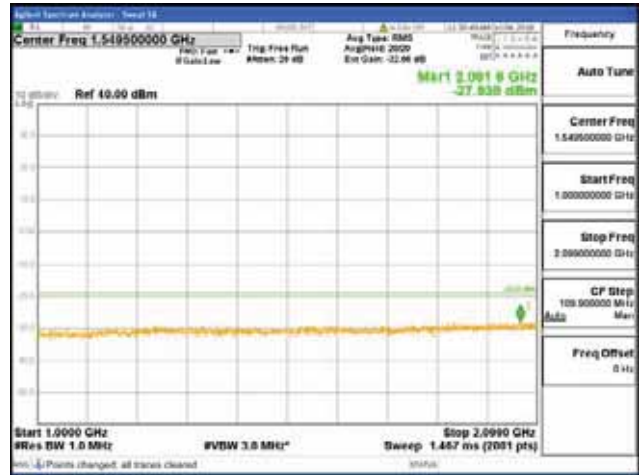

Report No.:
 CTK-2017-01618-1
 Page (2592) / (2957)
 Pages

[64QAM]

9 kHz - 150 kHz

150 kHz - 30 MHz

30 MHz - 1000 MHz

1000 MHz - 2099 MHz

CTK Co., Ltd.
 (Ho-dong), 113, Yejik-ro, Cheoin-gu,
 Yongin-si, Gyeonggi-do, Korea
 Tel: +82-31-339-9970
 Fax: +82-31-624-9501