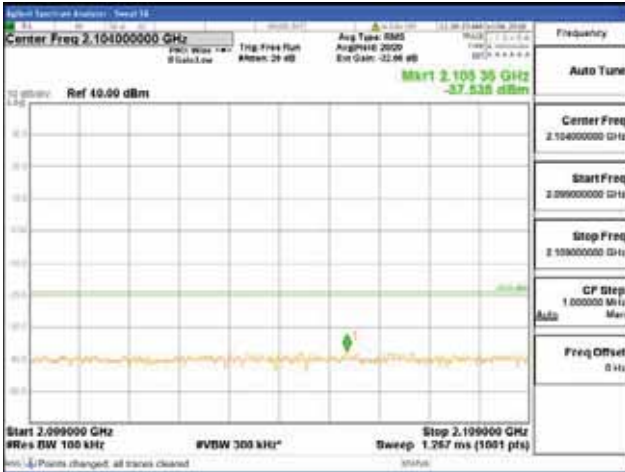

CTK Co., Ltd.
(Ho-dong), 113, Yejik-ro, Cheoin-gu,
Yongin-si, Gyeonggi-do, Korea
Tel: +82-31-339-9970
Fax: +82-31-624-9501

Report No.:
CTK-2017-01618-1
Page (2595) / (2957)
Pages

2099 MHz - 2109 MHz