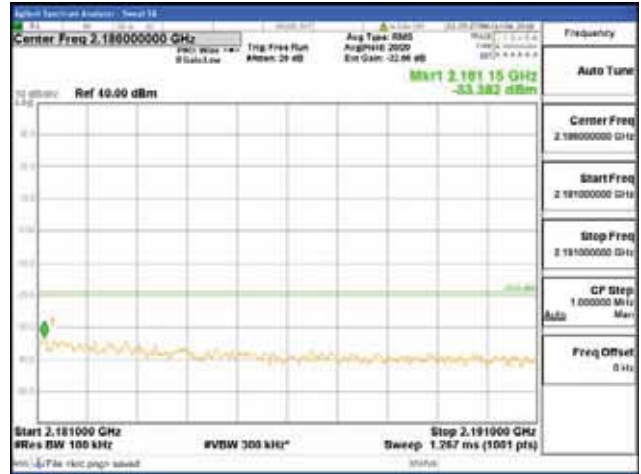

2181 MHz - 2191 MHz