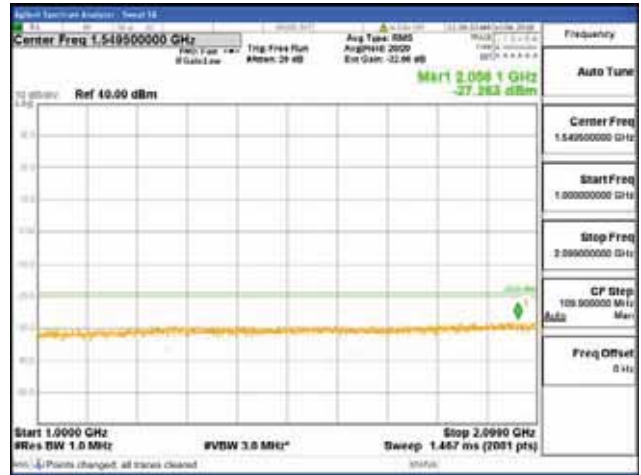

Report No.:
 CTK-2017-01618-1
 Page (2594) / (2957)
 Pages

[256QAM]

9 kHz - 150 kHz

150 kHz - 30 MHz

30 MHz - 1000 MHz

1000 MHz - 2099 MHz

CTK Co., Ltd.
 (Ho-dong), 113, Yejik-ro, Cheoin-gu,
 Yongin-si, Gyeonggi-do, Korea
 Tel: +82-31-339-9970
 Fax: +82-31-624-9501