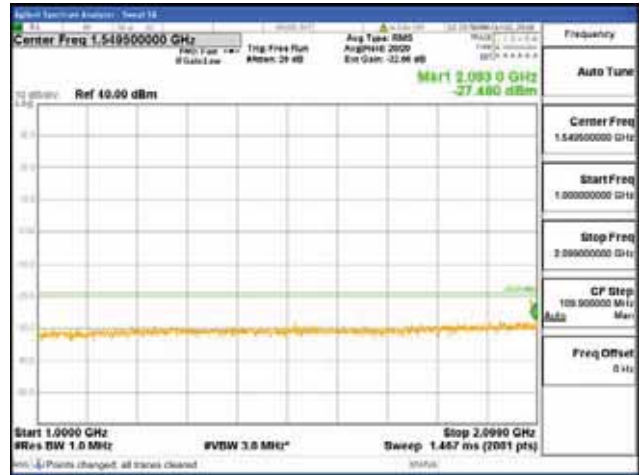

[16QAM]

9 kHz - 150 kHz

150 kHz - 30 MHz

30 MHz - 1000 MHz

1000 MHz - 2099 MHz

CTK Co., Ltd.
 (Ho-dong), 113, Yejik-ro, Cheoin-gu,
 Yongin-si, Gyeonggi-do, Korea
 Tel: +82-31-339-9970
 Fax: +82-31-624-9501