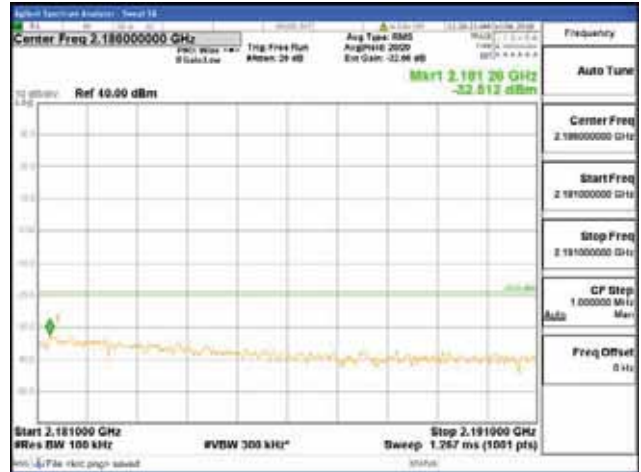

2181 MHz - 2191 MHz