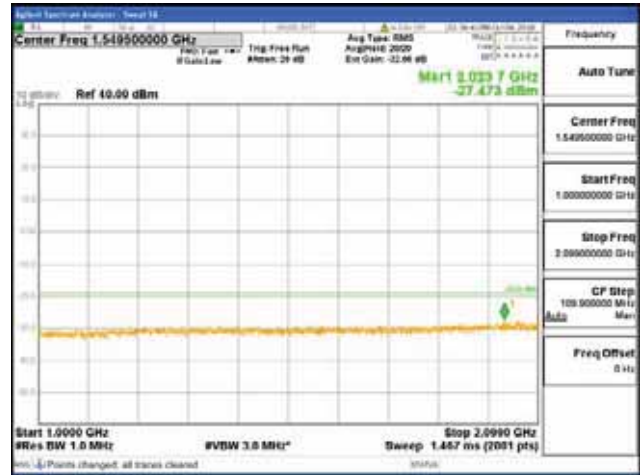

[16QAM]

9 kHz - 150 kHz

150 kHz - 30 MHz

30 MHz - 1000 MHz

1000 MHz - 2099 MHz

CTK Co., Ltd.
 (Ho-dong), 113, Yejik-ro, Cheoin-gu,
 Yongin-si, Gyeonggi-do, Korea
 Tel: +82-31-339-9970
 Fax: +82-31-624-9501