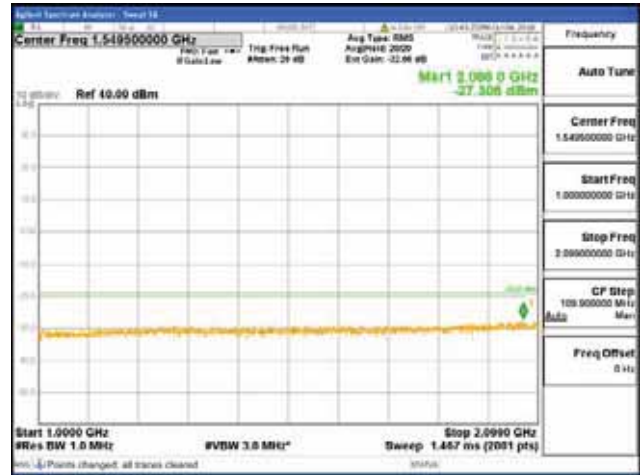

[16QAM]

9 kHz - 150 kHz

150 kHz - 30 MHz

30 MHz - 1000 MHz

1000 MHz - 2099 MHz

CTK Co., Ltd.
 (Ho-dong), 113, Yejik-ro, Cheoin-gu,
 Yongin-si, Gyeonggi-do, Korea
 Tel: +82-31-339-9970
 Fax: +82-31-624-9501