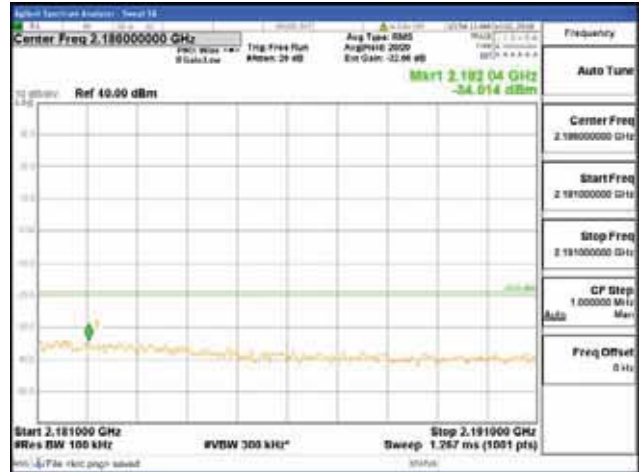

2181 MHz - 2191 MHz