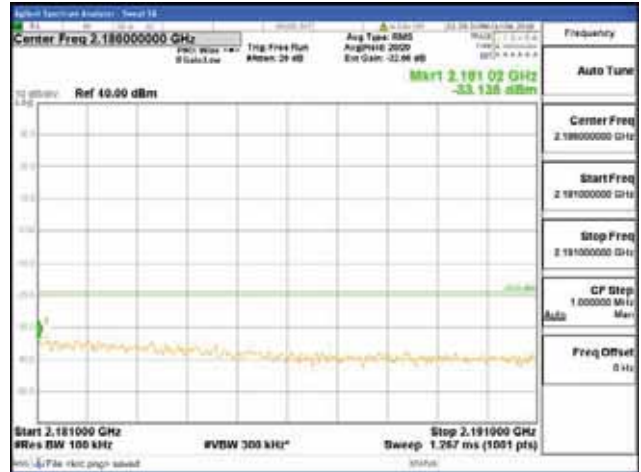

2181 MHz - 2191 MHz