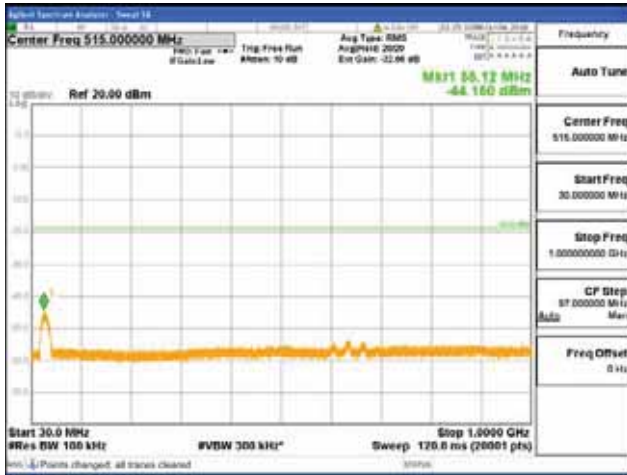

[16QAM]

9 kHz - 150 kHz

150 kHz - 30 MHz

30 MHz - 1000 MHz

1000 MHz - 2099 MHz

CTK Co., Ltd.
 (Ho-dong), 113, Yejik-ro, Cheoin-gu,
 Yongin-si, Gyeonggi-do, Korea
 Tel: +82-31-339-9970
 Fax: +82-31-624-9501