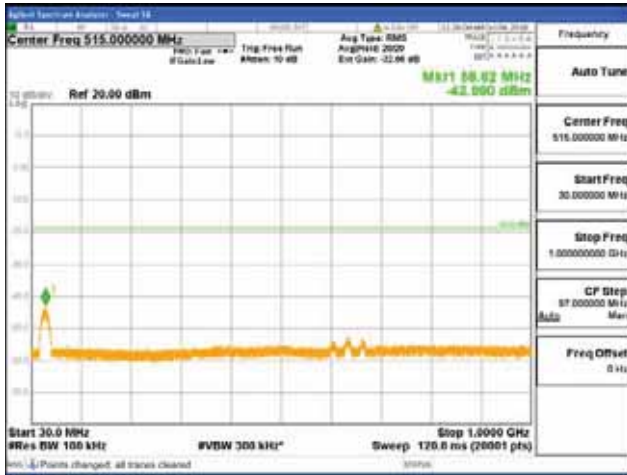

Report No.:
 CTK-2017-01618-1
 Page (2594) / (2957)
 Pages

[256QAM]

9 kHz - 150 kHz

150 kHz - 30 MHz

30 MHz - 1000 MHz

1000 MHz - 2099 MHz

CTK Co., Ltd.
 (Ho-dong), 113, Yejik-ro, Cheoin-gu,
 Yongin-si, Gyeonggi-do, Korea
 Tel: +82-31-339-9970
 Fax: +82-31-624-9501