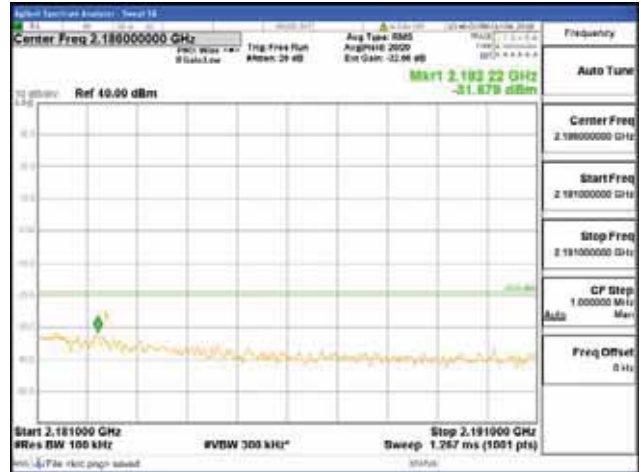

2181 MHz - 2191 MHz